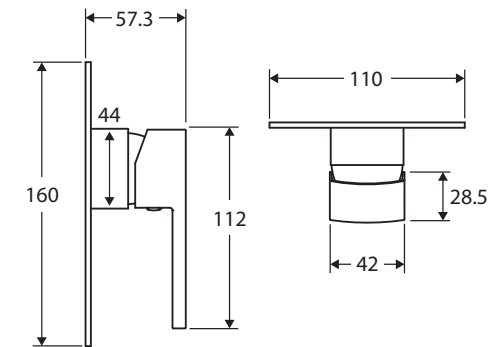

Koko®

WALL MIXER

Features

- Sleek soft-square design
- Designed for shower and bath
- Made from solid brass
- Quality European cartridge (35 mm)

Please note: This product may have a visible Fienza or Watermark logo.

While we aim to ensure specifications are correct at the time of publication, Fienza reserves the right to make modifications without prior notice. Physical colour may vary from image shown. All measurements are shown in millimetres. Always use physical product measurements for mark-ups and roughing-in as the technical drawing may differ from actual product received.