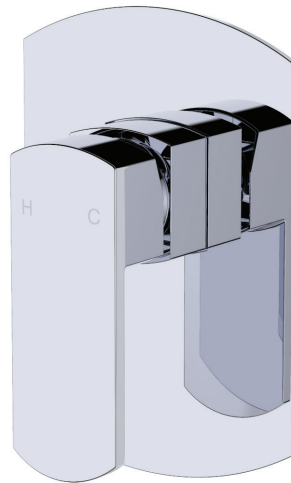

Koko®

WALL MIXER

Features

- Sleek soft-square design
- Designed for shower and bath
- Made from solid brass
- Quality European cartridge (35 mm)

Please note: This product may have a visible Fienza or Watermark logo.