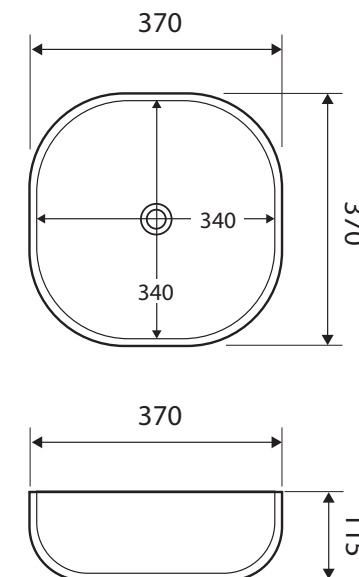

Koko® 370

ABOVE COUNTER BASIN

Features

- Soft square, thin edge design
- Vitreous china
- Glazed on the back side
- No tap hole or overflow
- Requires 32 mm waste without overflow (not included)
- Capacity: 6.1 litres

We aim to ensure that specifications are correct at the time of publication. All measurements are shown in millimetres. For ceramic products, please allow +/- 10 mm tolerance for manufacturing variance. Always use measurements of actual product received for final specification as the technical drawing may contain differences. Due to printing limitations, physical colour may vary from the image shown. Fienza reserves the right to make modifications without prior notice.