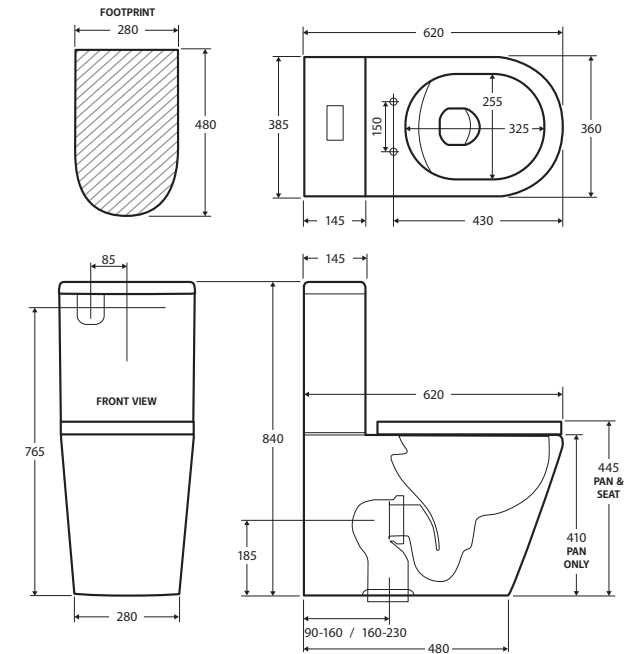

## Isabella BACK-TO-WALL TOILET SUITE

### Features

- Rimless hygienic flush
- Short projection for tight spaces
- Gloss white finish
- Large, easy-push chrome flush buttons
- Concealed pan for easy cleaning
- UF quick release, soft close seat
- High quality, R&T or Geberit flush systems
- Top or bottom inlets:
  - Left top inlet
  - Left or right bottom inlet
- Available as P-Trap or S-Trap
- **WELS 4 Star rated, 4.5L/3L (3.3L average flush)**

### Available in

P-Trap  
R&T System  
**K014P**

S-Trap 90-160  
R&T System  
**K014A**

S-Trap 160-230  
R&T System  
**K014B**

P-Trap  
Geberit System  
**K014GEP**

S-Trap 90-160  
Geberit System  
**K014GEA**

While we aim to ensure specifications are correct at the time of publication, Fienza reserves the right to make modifications without prior notice. Physical colour may vary from image shown. All measurements are shown in millimetres. For ceramic products, please allow +/- 10 mm tolerance for manufacturing variance. Always use physical product measurements for mark-ups and roughing-in as the technical drawing may differ from actual product received.