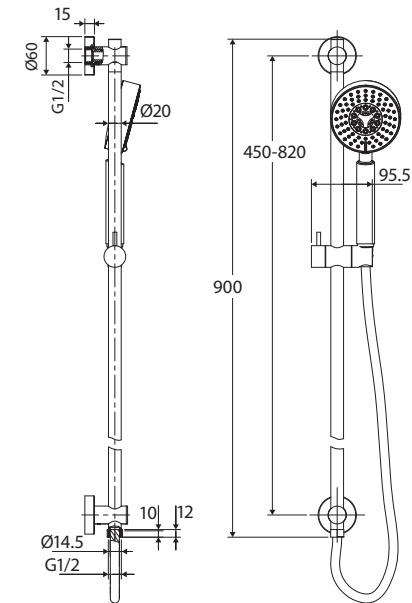

Isabella RAIL SHOWER

Features

- Polished chrome finish
- Integrated top water inlet
- **WELS 3 Star rated, 7L/min**

Rail:

- Slider to adjust height of hand shower
- Made from stainless steel
- Rail thickness: 20 mm
- Adjustable length between wall fixings (only bottom bracket adjusts)
- 1.5 metre stainless steel flexible hose

MICHELLE Multifunction Hand Piece (MSH017):

- Five water-flow settings: normal, massage, misting, spray and massage, and spray and misting
- Easy to clean TPR nozzles
- Made from ABS

Available in

Chrome
444105

While we aim to ensure specifications are correct at the time of publication, Fienza reserves the right to make modifications without prior notice. Physical colour may vary from image shown. All measurements are shown in millimetres. Always use physical product measurements for mark-ups and roughing-in as the technical drawing may differ from actual product received.