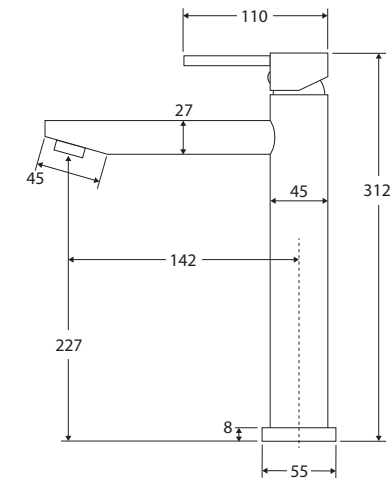

Isabella TALL BASIN MIXER

Features

- Sleek modern design
- Fixed position
- Made from solid brass
- 35 mm cartridge
- PEX split-resistant flexible hoses
- **WELS 5 Star rated, 5L/min**

Please note: This product may have a visible Fienza or Watermark logo.

While we aim to ensure specifications are correct at the time of publication, Fienza reserves the right to make modifications without prior notice. Physical colour may vary from image shown. All measurements are shown in millimetres. Always use physical product measurements for mark-ups and roughing-in as the technical drawing may differ from actual product received.