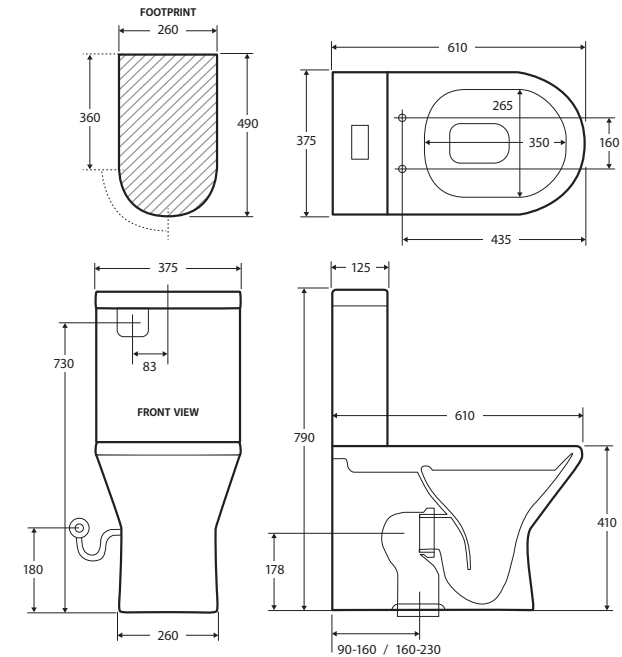

## Escola BACK-TO-WALL TOILET SUITE

### Features

- Rimless hygienic flush
- Powerful water flow prevents splashing
- Gloss white finish
- Large, easy-push chrome flush buttons
- Concealed pan for easy cleaning
- UF quick release, soft close seat
- High quality, R&T flush mechanism
- Stainless steel hinges
- Includes floor mounting screws
- Top or bottom inlets:
  - Left top inlet
  - Left or right bottom inlet
- Available as P-Trap or S-Trap
- **WELS 4 Star rated, 4.5L/3L (3.3L average flush)**

### Available in

P-Trap  
**K1223P**

S-Trap 90-160  
**K1223A**

S-Trap 160-230  
**K1223B**

We aim to ensure that specifications are correct at the time of publication. All measurements are shown in millimetres. For ceramic products, please allow +/- 10 mm tolerance for manufacturing variance. Always use measurements of actual product received for final specification as the technical drawing may contain differences. Due to printing limitations, physical colour may vary from the image shown. Fienza reserves the right to make modifications without prior notice.