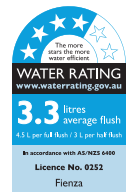

Cleaning & Care

- The toilet seat may be removed for cleaning - depress the quick release buttons and lift up.
- Clean only with a soft cloth or sponge using warm water and mild soap or detergent. Do not use any abrasive cleaning materials.
- Do not use any solvents or corrosive liquids.
- Note that use of clip-on deodorisers will affect flushing performance on rimless suites.