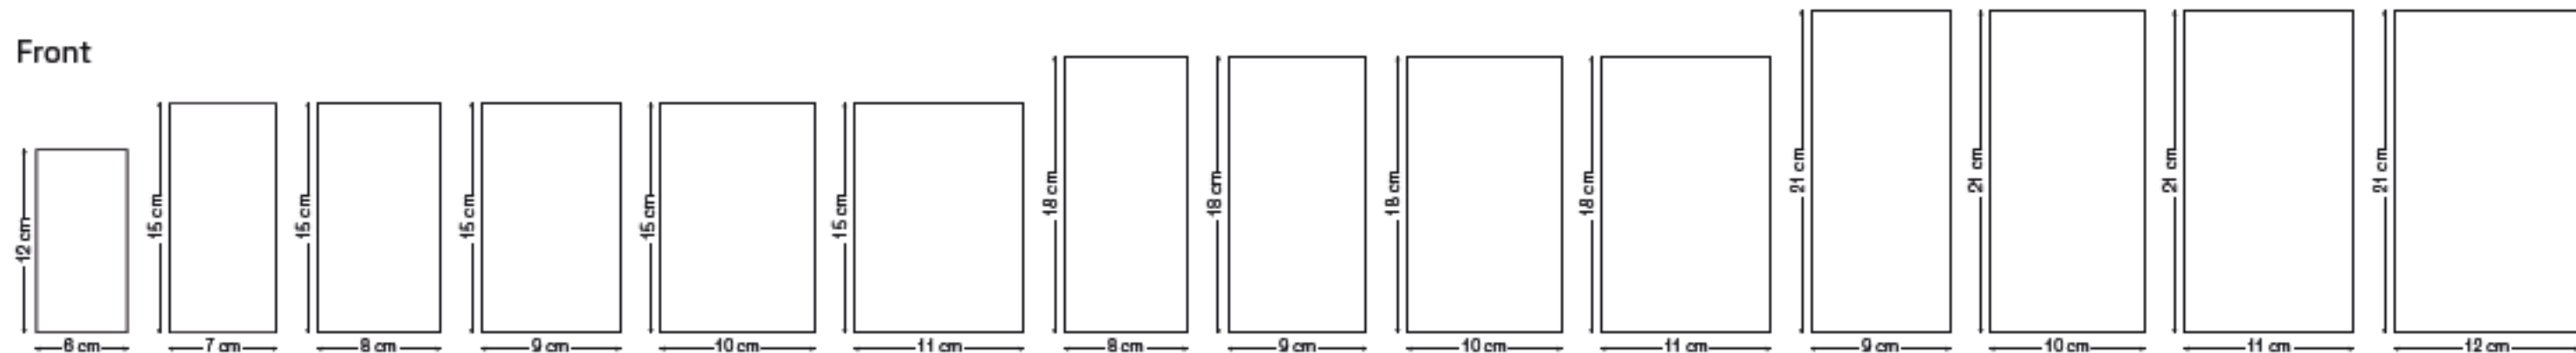

Front

6-12

7-15

8-15

9-15

10-15

11-15

8-18

9-18

10-18

11-18

9-21

10-21

11-21

12-21

Overhead

Please note: The Superflex inserts have a deliberately 'fluid' nature helped by the materials used in their construction. The above measurements are therefore nominal and based on pattern sizes.