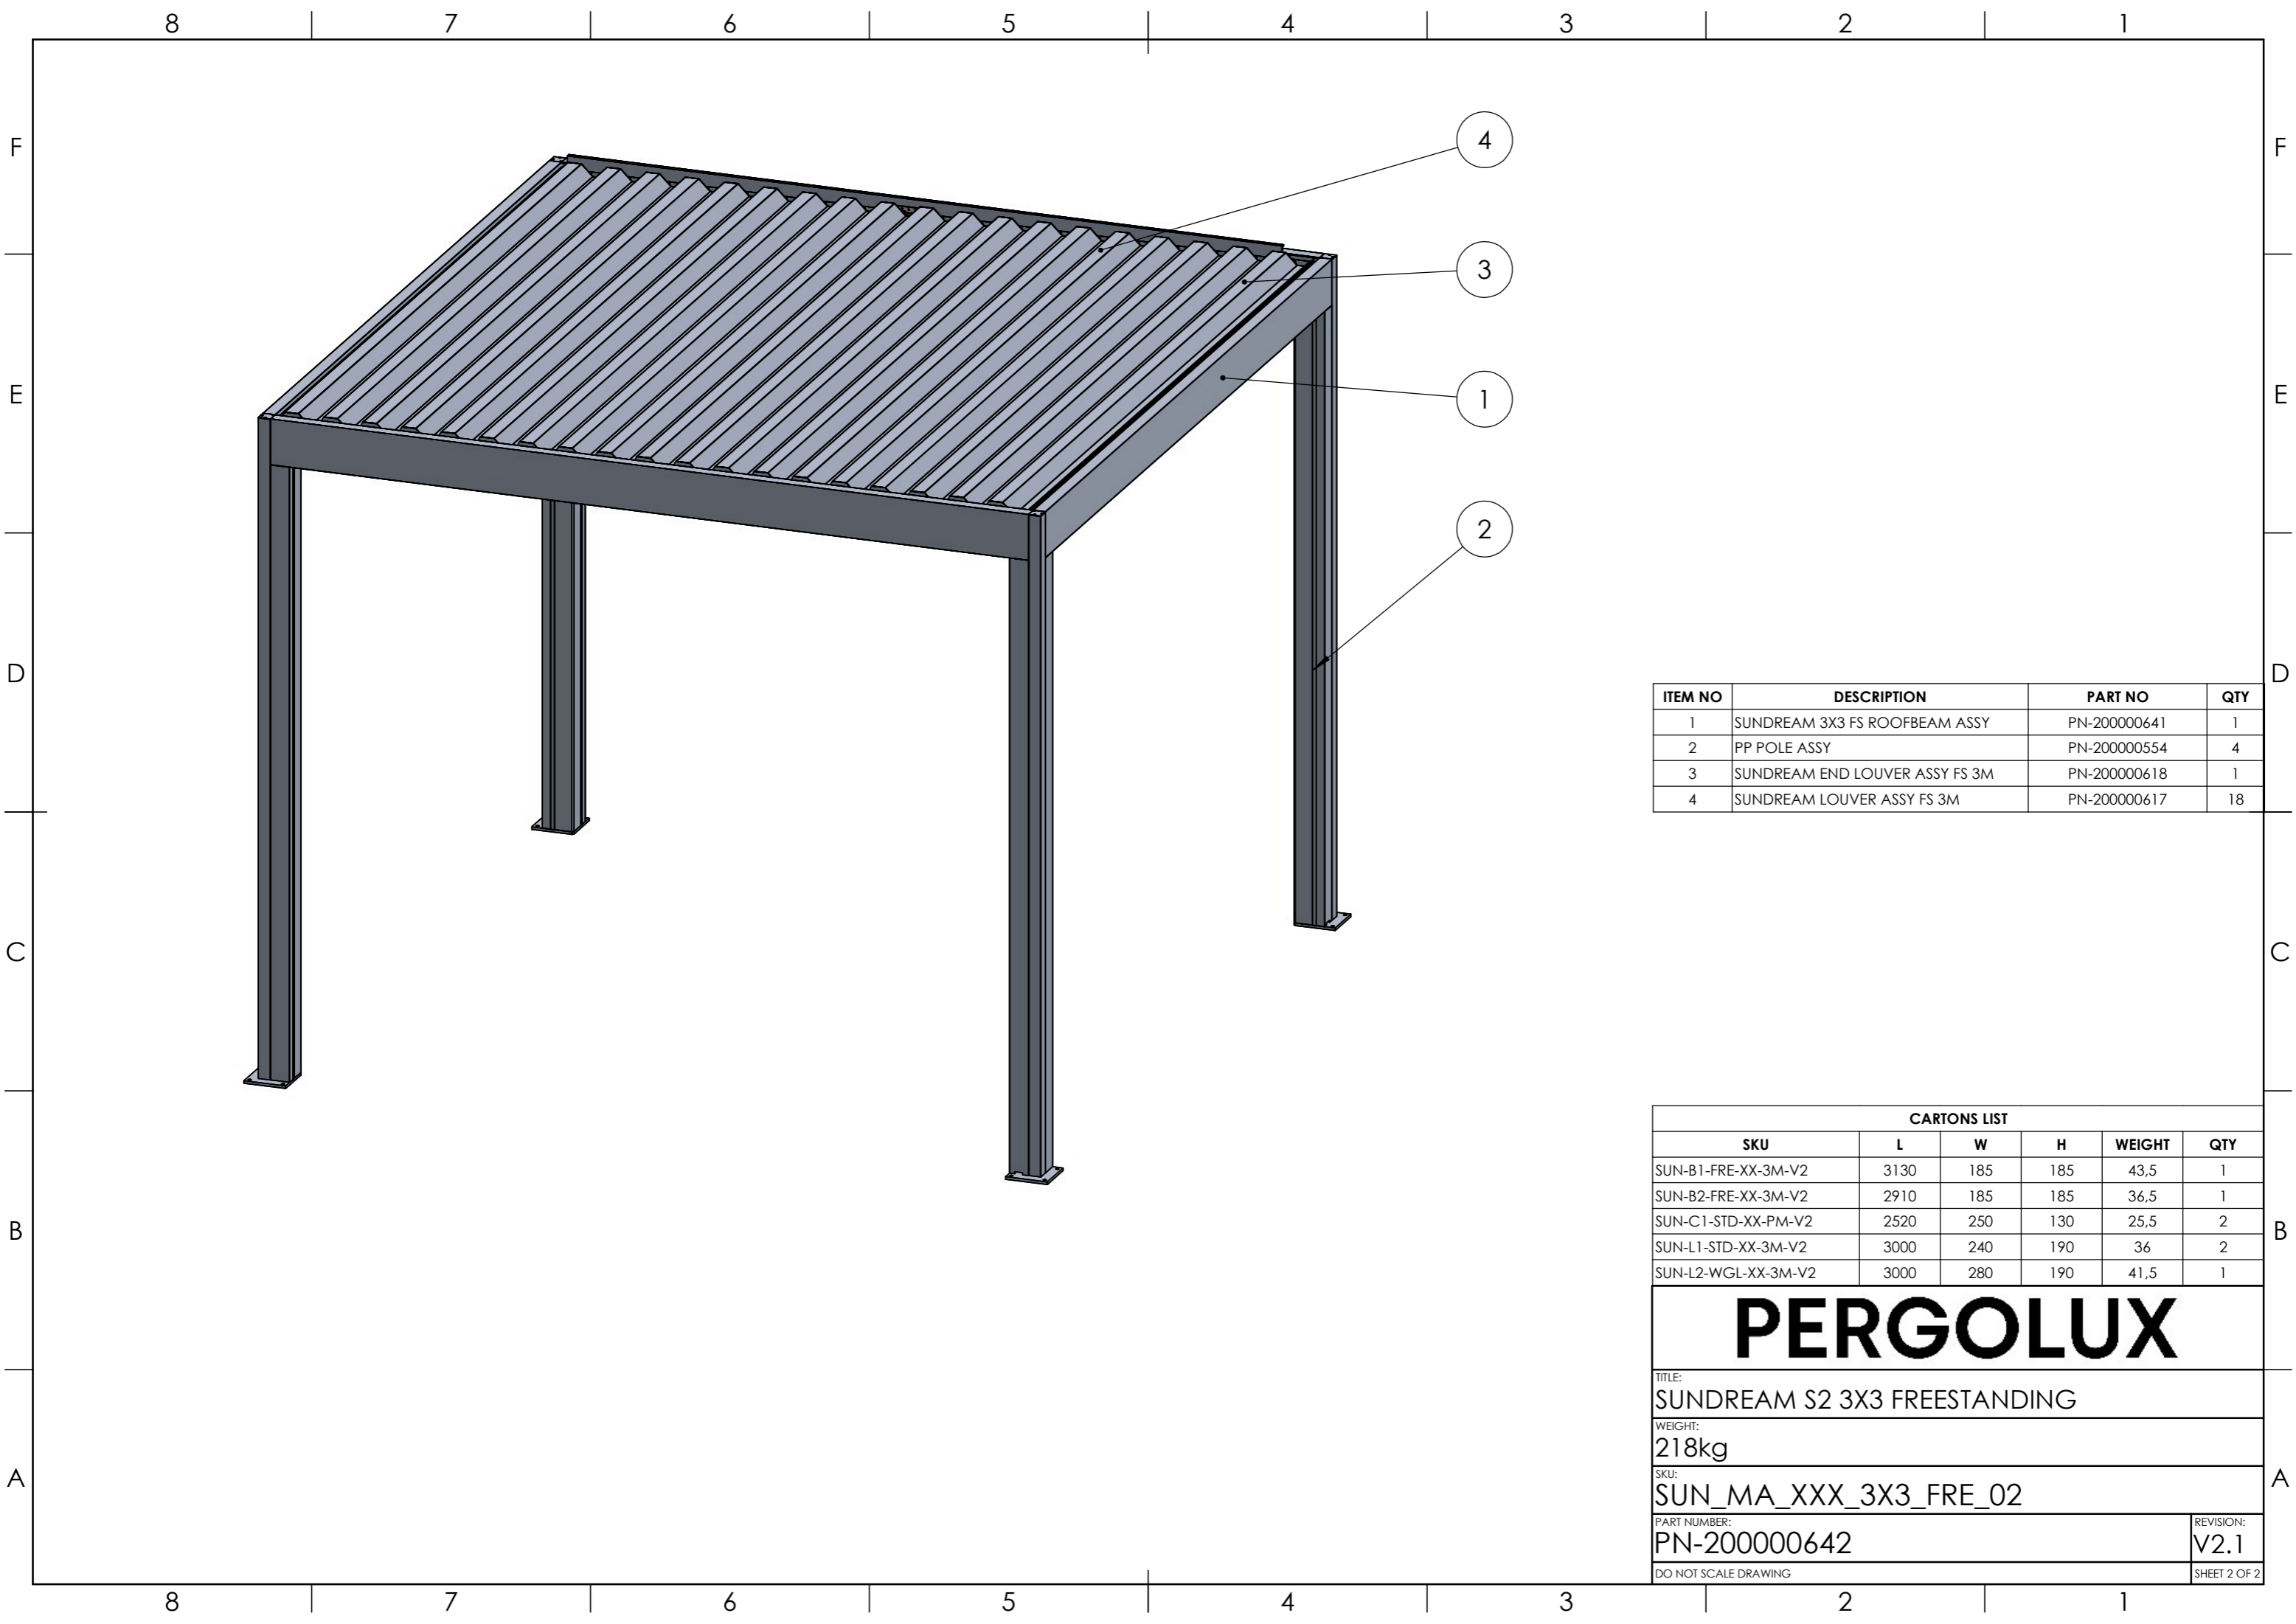

**PERGOLUX**

TITLE:  
SUNDREAM S2 3X3 FREESTANDING

WEIGHT:  
218kg

SKU:  
SUN\_MA\_XXX\_3X3\_FRE\_02

PART NUMBER:  
PN-200000642

REVISION  
V2.1

DO NOT SCALE DRAWING ALL DIMENSIONS ARE IN MILLIMETERS SHEET 1 OF 2