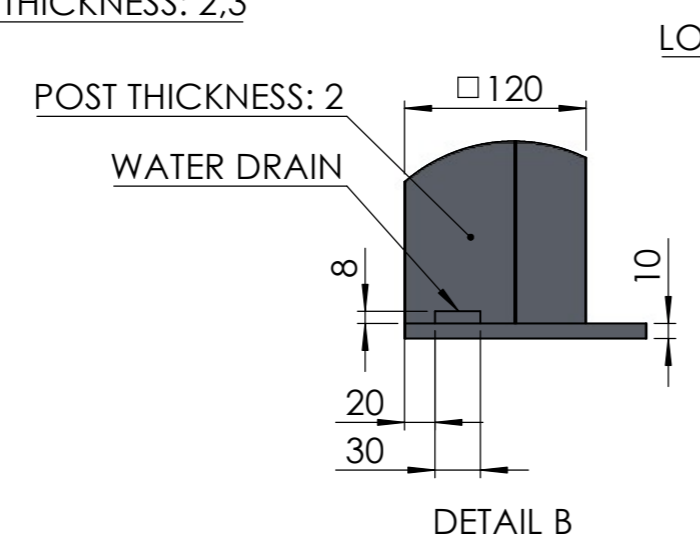

**PERGOLUX**

TITLE:  
SUNDREAM S2 4X4 WALLFIX

WEIGHT:  
291kg

SKU:  
SUN\_MA\_XXX\_4X4\_WAL\_02

|                              |                   |
|------------------------------|-------------------|
| PART NUMBER:<br>PN-200000613 | REVISION:<br>V2.1 |
|------------------------------|-------------------|

DO NOT SCALE DRAWING SHEET 2 OF 2

|  |                                   |
|--|-----------------------------------|
| <b>PERGOLUX</b>                        |                                   |
| TITLE:<br>SUNDREAM S2 4X5 FREESTANDING |                                   |
| WEIGHT:<br>374kg                       |                                   |
| SKU:<br>SUN_MA_XXX_4X5_FRE_02          |                                   |
| PART NUMBER:<br>PN-200000644           | REVISION<br>V2.1                  |
| DO NOT SCALE DRAWING                   | ALL DIMENSIONS ARE IN MILLIMETERS |
|  | SHEET 1 OF 2                      |