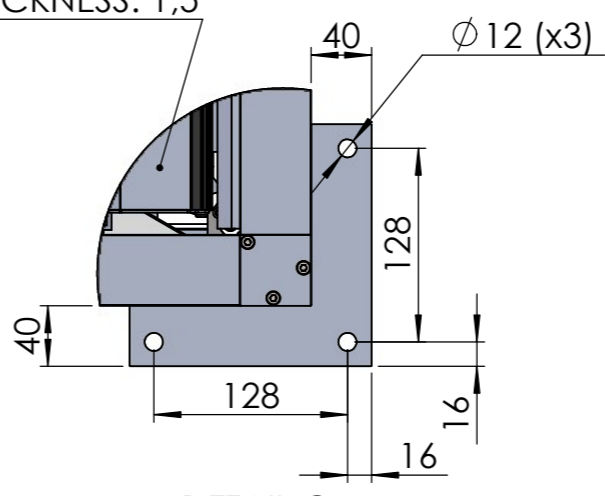

DETAIL C

PERGOLUX

TITLE: SUNDREAM S2 4X4 FREESTANDING	
WEIGHT: 318kg	
SKU: SUN_MA_XXX_4X4_FRE_02	
PART NUMBER: PN-200000636	REVISION V2.1
DO NOT SCALE DRAWING	ALL DIMENSIONS ARE IN MILLIMETERS
SHEET 1 OF 2	

8 7 6 5 4 3 2 1