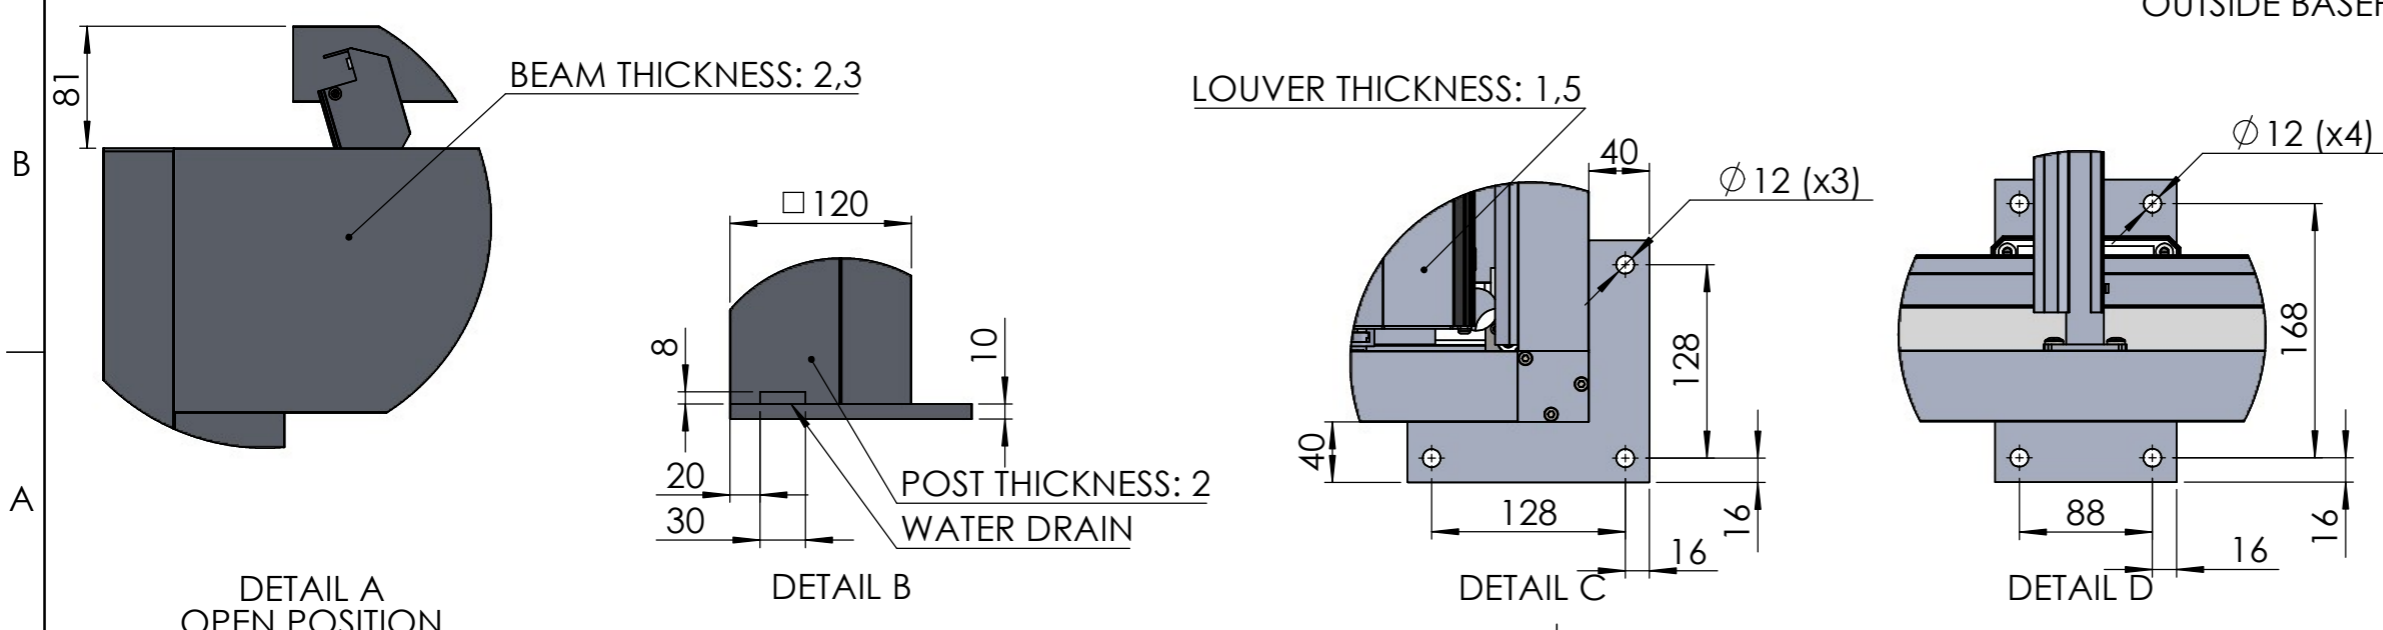

DO NOT SCALE DRAWING SHEET 2 OF 2

|  |                                   |
|--|-----------------------------------|
| <b>PERGOLUX</b>                        |                                   |
| TITLE:<br>SUNDREAM S2 4X6 FREESTANDING |                                   |
| WEIGHT:<br>463kg                       |                                   |
| SKU:<br>SUN_MA_XXX_4X6_FRE_02          |                                   |
| PART NUMBER:<br>PN-200000768           | REVISION<br>0.1                   |
| DO NOT SCALE DRAWING                   | ALL DIMENSIONS ARE IN MILLIMETERS |
| SHEET 1 OF 2                           |                                   |