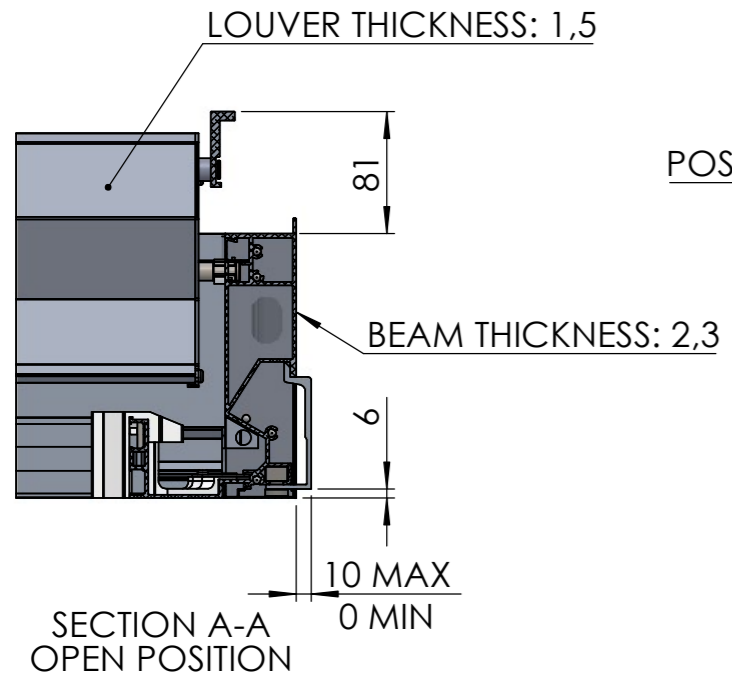

PERGOLUX	
TITLE: SUNDREAM S2 4X5 WALLFIX	
WEIGHT: 345kg	
SKU: SUN_MA_XXX_4X5_WAL_02	
PART NUMBER: PN-200000612	REVISION V2.1
DO NOT SCALE DRAWING	ALL DIMENSIONS ARE IN MILLIMETERS
	SHEET 1 OF 2