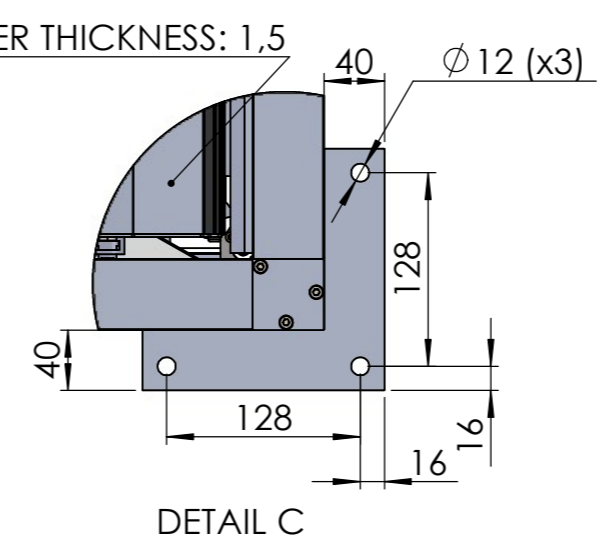

PERGOLUX	
TITLE: SUNDREAM S2 4X5 FREESTANDING	
WEIGHT: 374kg	
SKU: SUN_MA_XXX_4X5_FRE_02	
PART NUMBER: PN-200000644	REVISION V2.1
DO NOT SCALE DRAWING	ALL DIMENSIONS ARE IN MILLIMETERS
	SHEET 1 OF 2