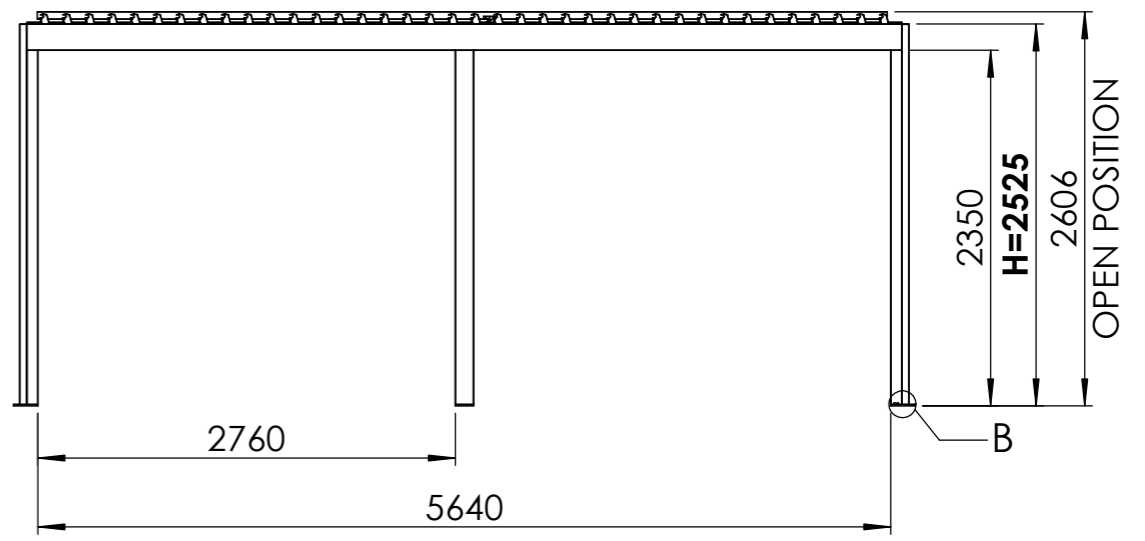

LOUVER THICKNESS: 1,5

PERGOLUX

TITLE: SUNDREAM S2 4X6 WALLFIX	
WEIGHT: 423kg	
SKU: SUN_MA_XXX_4X6_WAL_02	
PART NUMBER: PN-200000775	REVISION: 0.1
DO NOT SCALE DRAWING	ALL DIMENSIONS ARE IN MILLIMETERS
SHEET 1 OF 2