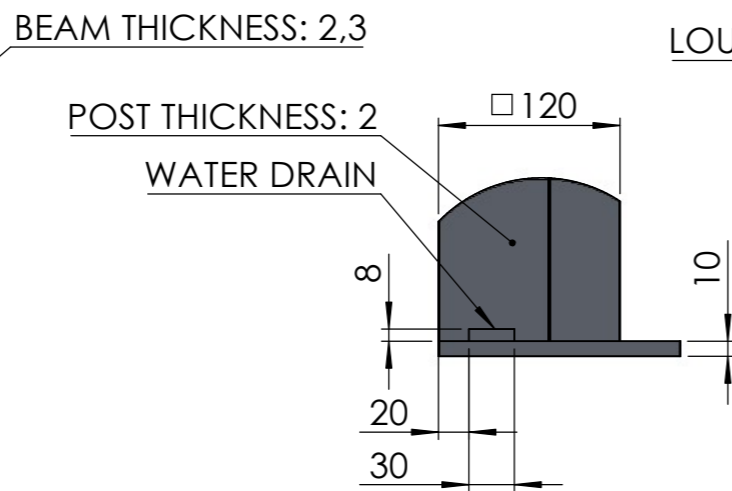

DETAIL B

PERGOLUX	
TITLE: SUNDREAM S2 3X5 FREESTANDING	
WEIGHT: 306kg	
SKU: SUN_MA_XXX_3X5_FRE_02	
PART NUMBER: PN-200000639	REVISION V2.1
DO NOT SCALE DRAWING	ALL DIMENSIONS ARE IN MILLIMETERS
SHEET 1 OF 2