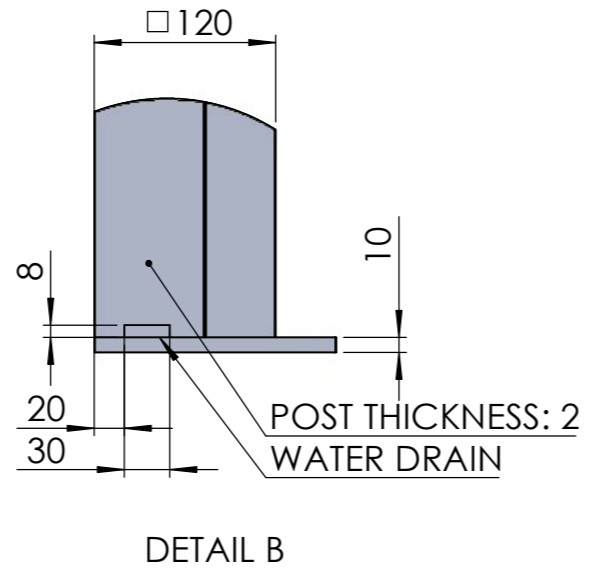

PERGOLUX	
TITLE: SUNDREAM S2 3X4 WALLFIX	
WEIGHT: 232kg	
SKU: SUN_MA_XXX_3X4_WAL_02	
PART NUMBER: PN-200000550	REVISION V2.1
DO NOT SCALE DRAWING	ALL DIMENSIONS ARE IN MILLIMETERS
SHEET 1 OF 2