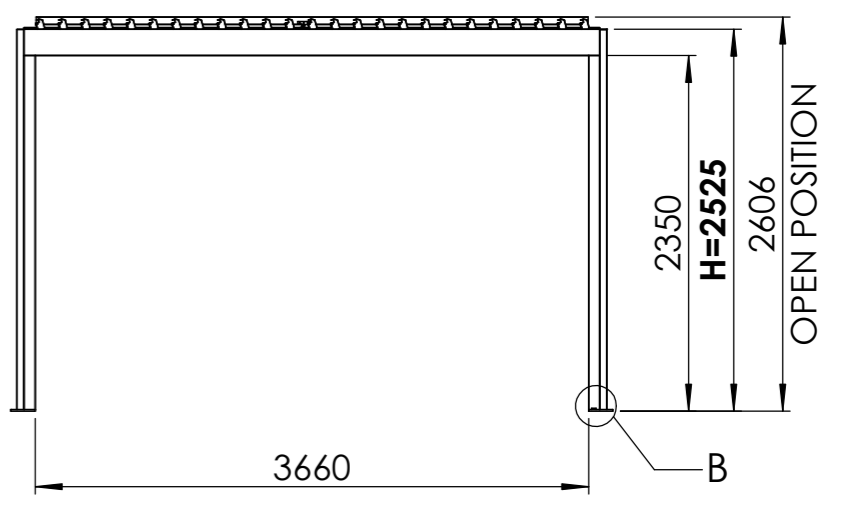

PERGOLUX	
TITLE: SUNDREAM S2 3X4 WALLFIX	
WEIGHT: 232kg	
SKU: SUN_MA_XXX_3X4_WAL_02	
PART NUMBER: PN-200000550	REVISION V2.1
DO NOT SCALE DRAWING	ALL DIMENSIONS ARE IN MILLIMETERS
SHEET 1 OF 2