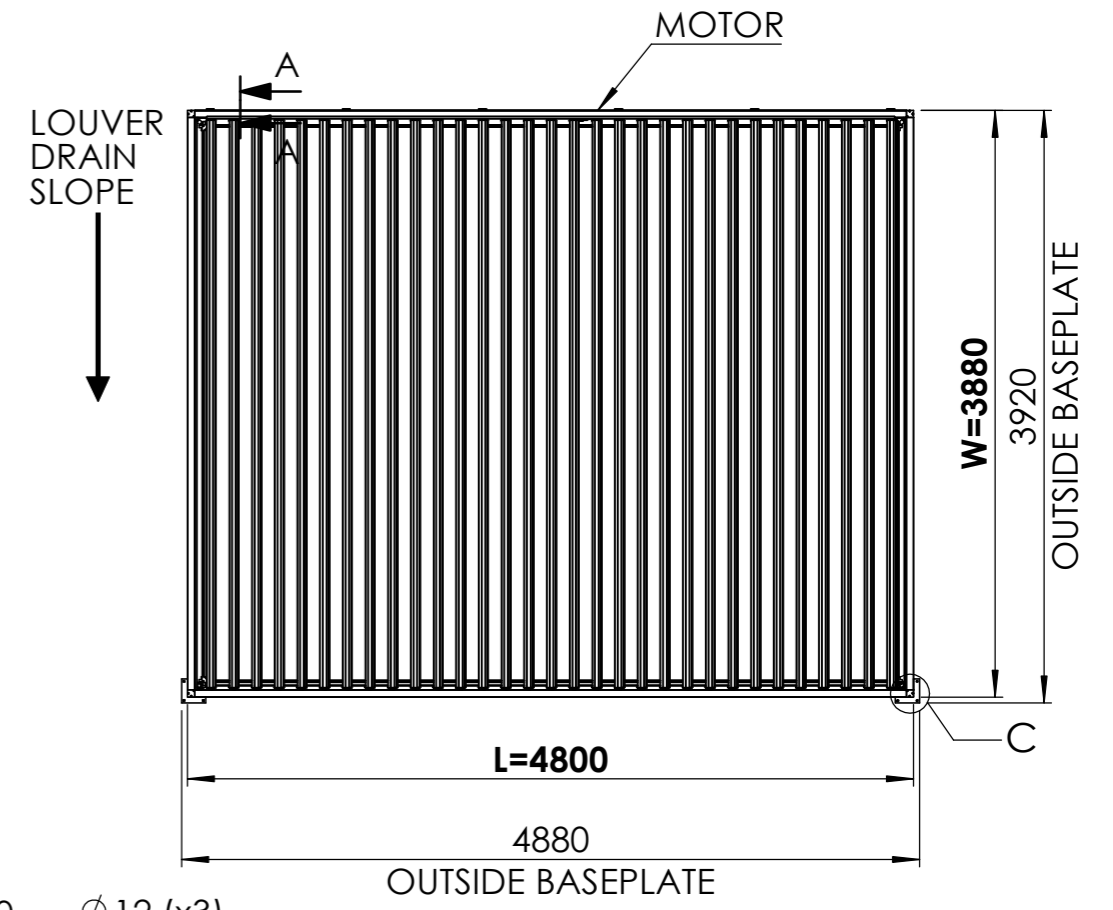

PERGOLUX	
TITLE: SUNDREAM S2 4X5 WALLFIX	
WEIGHT: 345kg	
SKU: SUN_MA_XXX_4X5_WAL_02	
PART NUMBER: PN-200000612	REVISION V2.1
DO NOT SCALE DRAWING	ALL DIMENSIONS ARE IN MILLIMETERS
	SHEET 1 OF 2