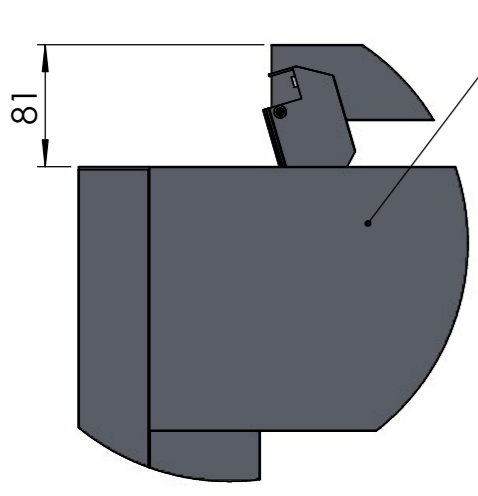

DO NOT SCALE DRAWING SHEET 2 OF 2

8 7 6 5 4 3 2 1

F  
E  
D  
C  
B  
A

LOUVER  
DRAIN  
SLOPE

DETAIL A  
OPEN POSITION

BEAM THICKNESS: 2,3

POST THICKNESS: 2

WATER DRAIN