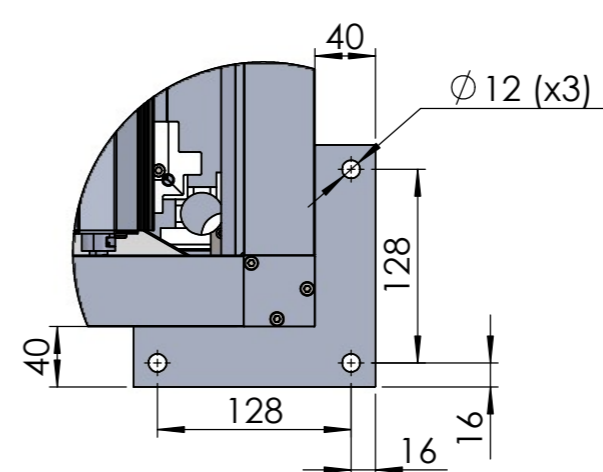

PERGOLUX	
TITLE: SUNDREAM S2 3X5 WALLFIX	
WEIGHT: 275kg	
SKU: SUN_MA_XXX_3X5_WAL_02	
PART NUMBER: PN-200000599	REVISION V2.1
DO NOT SCALE DRAWING	ALL DIMENSIONS ARE IN MILLIMETERS
	SHEET 1 OF 2