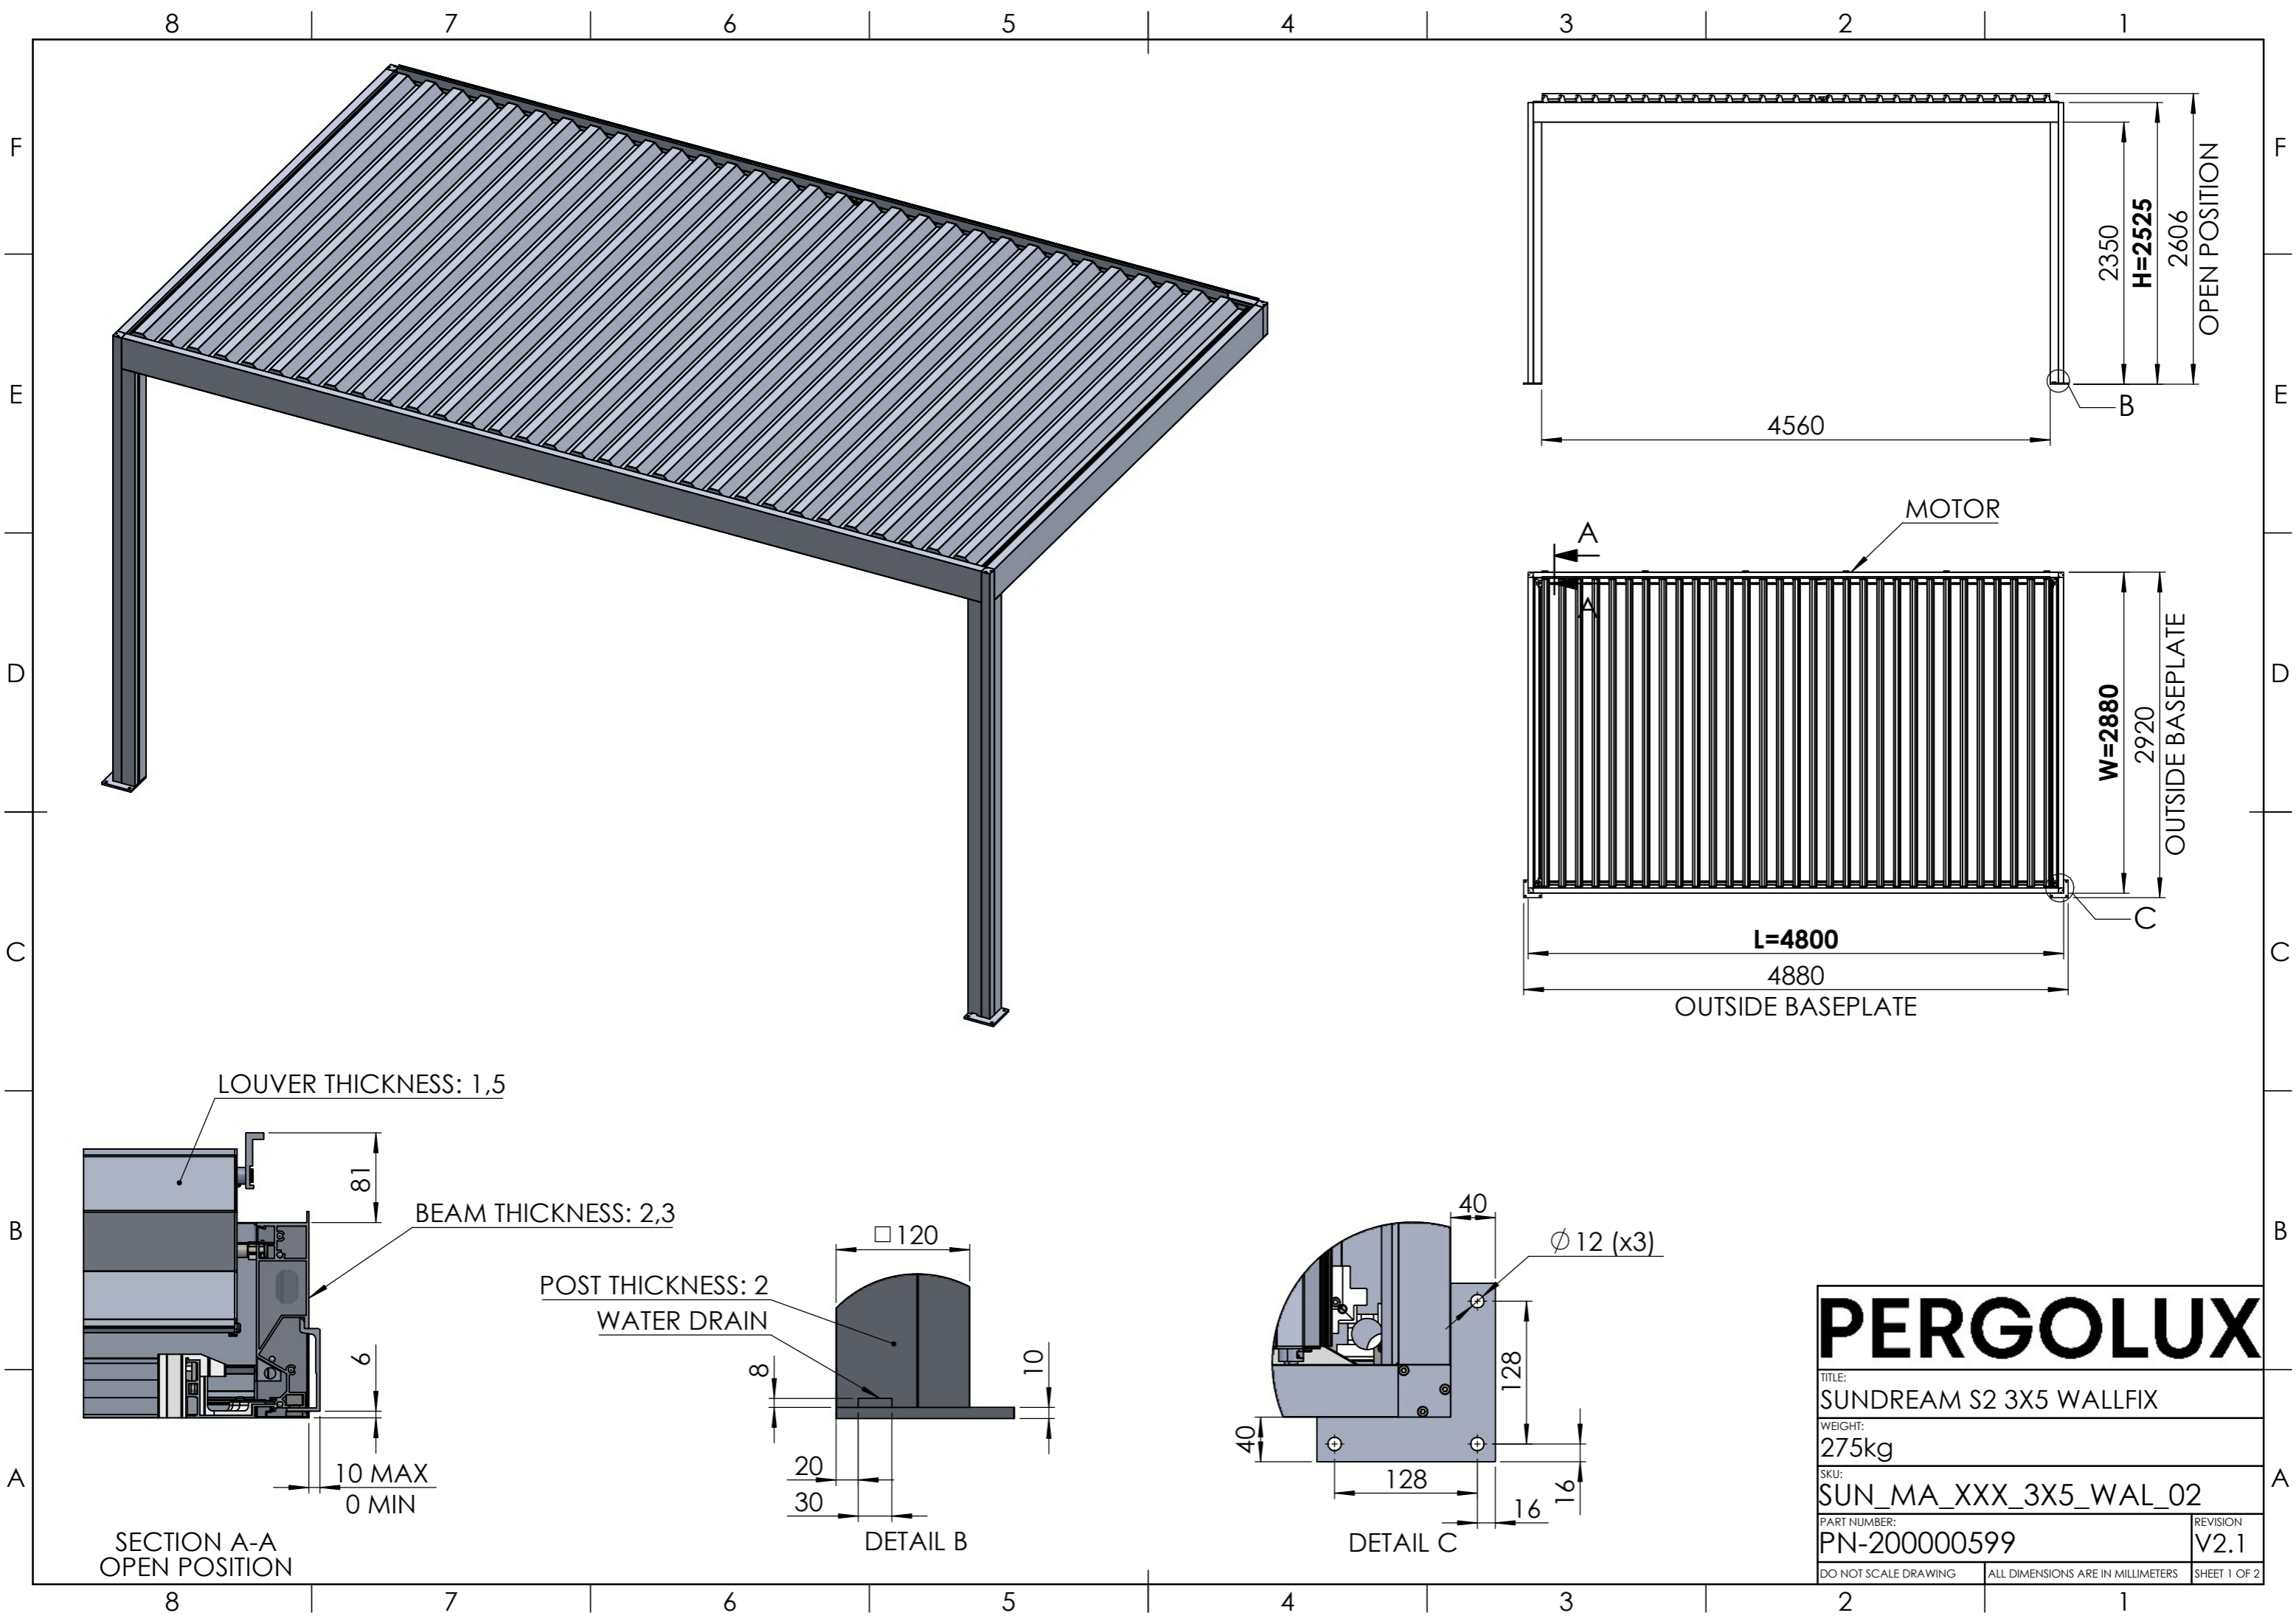

PERGOLUX	
TITLE: SUNDREAM S2 3X5 WALLFIX	
WEIGHT: 275kg	
SKU: SUN_MA_XXX_3X5_WAL_02	
PART NUMBER: PN-200000599	REVISION V2.1
DO NOT SCALE DRAWING	ALL DIMENSIONS ARE IN MILLIMETERS
	SHEET 1 OF 2