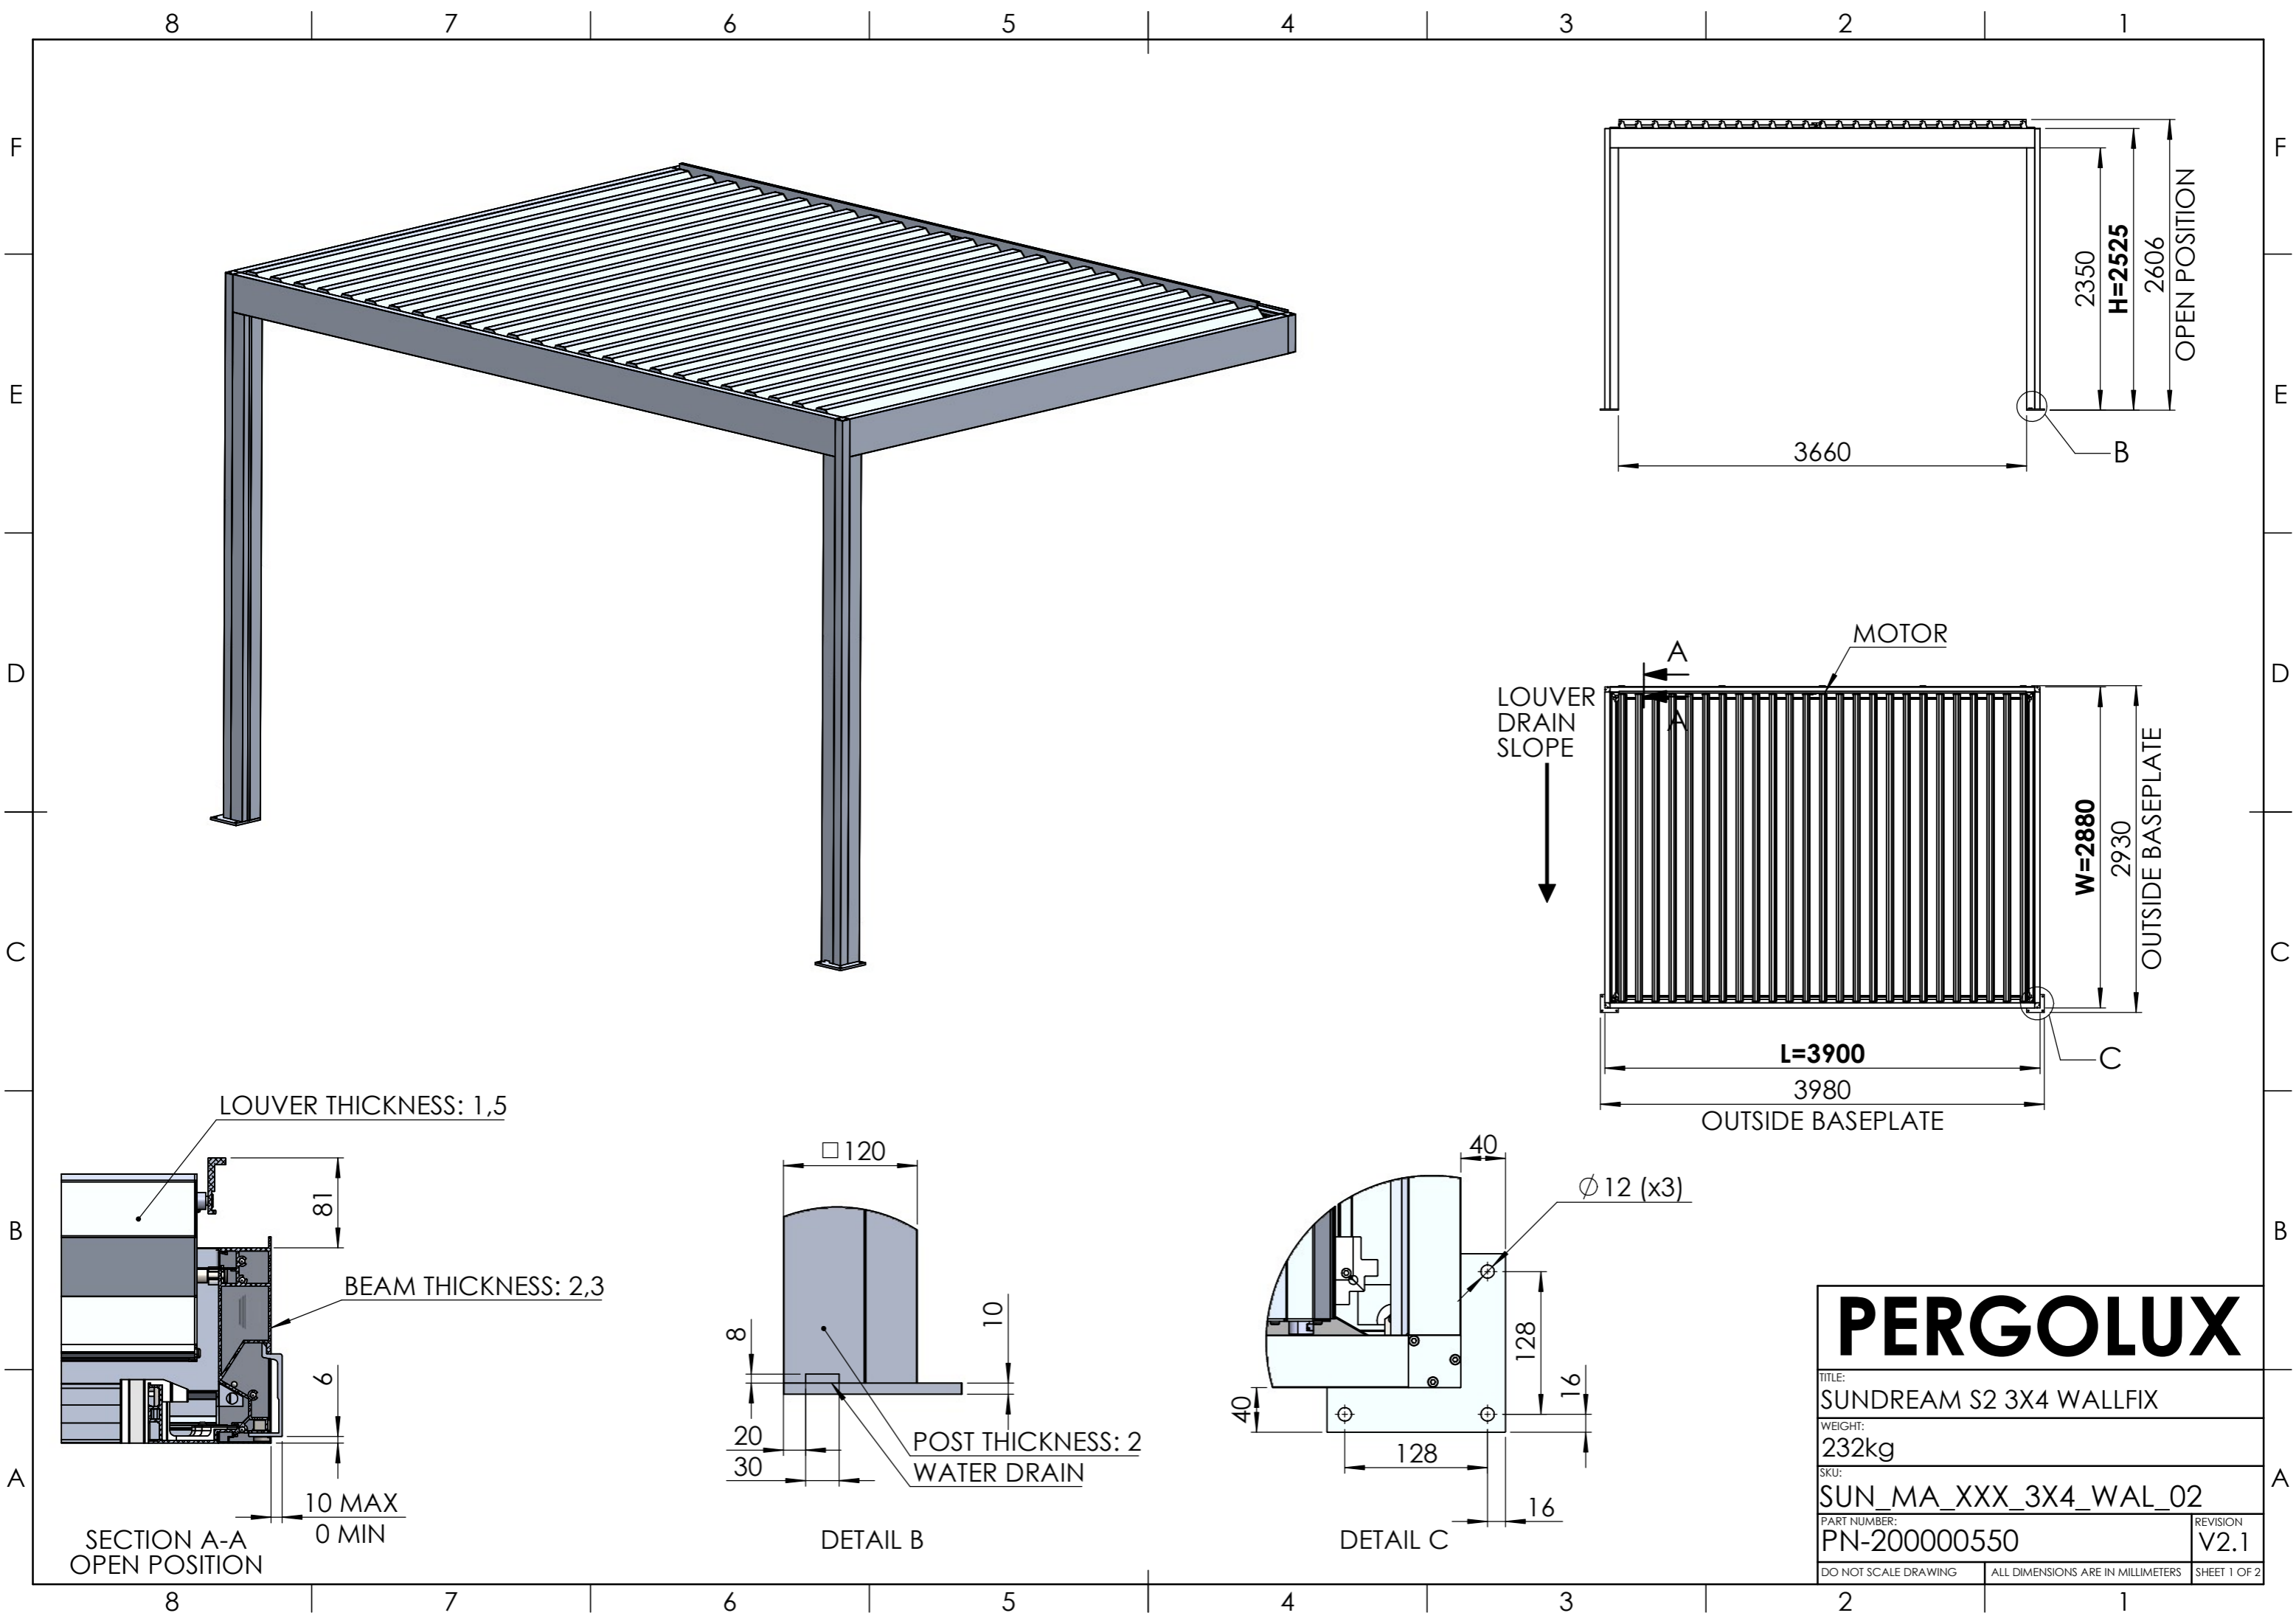

PERGOLUX	
TITLE: SUNDREAM S2 3X4 WALLFIX	
WEIGHT: 232kg	
SKU: SUN_MA_XXX_3X4_WAL_02	
PART NUMBER: PN-200000550	REVISION V2.1
DO NOT SCALE DRAWING	ALL DIMENSIONS ARE IN MILLIMETERS
SHEET 1 OF 2