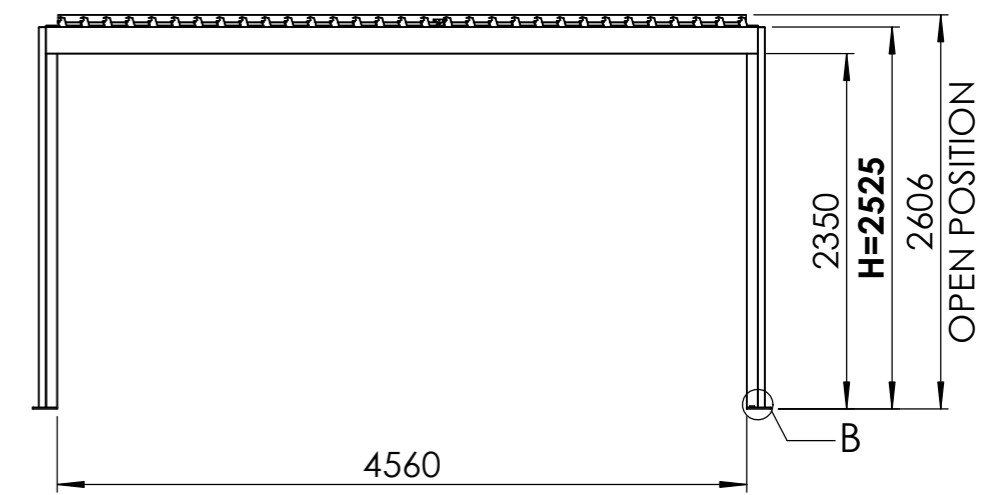

PERGOLUX	
TITLE: SUNDREAM S2 3X5 WALLFIX	
WEIGHT: 275kg	
SKU: SUN_MA_XXX_3X5_WAL_02	
PART NUMBER: PN-200000599	REVISION V2.1
DO NOT SCALE DRAWING	ALL DIMENSIONS ARE IN MILLIMETERS
	SHEET 1 OF 2