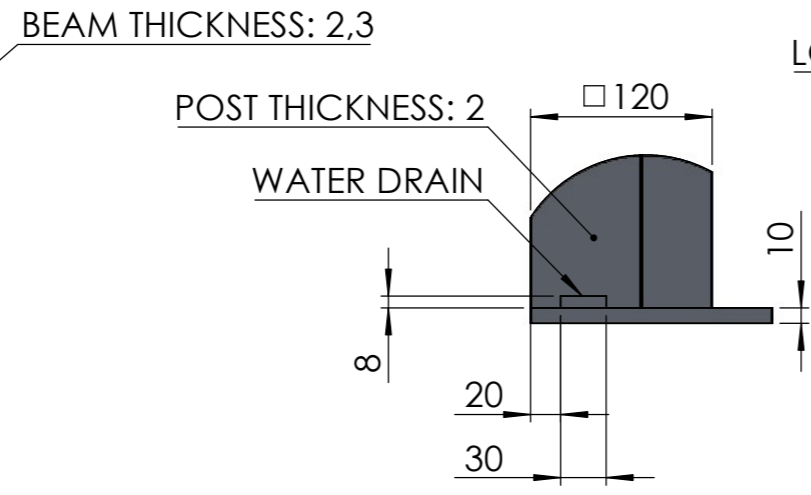

8 7 6 5 4 3 2 1

F
E
D
C
B
A

DETAIL B

PERGOLUX

TITLE: SUNDREAM S2 3X4 FREESTANDING	
WEIGHT: 261kg	
SKU: SUN_MA_XXX_3X4_FRE_02	
PART NUMBER: PN-200000625	REVISION V2.1
DO NOT SCALE DRAWING	SHEET 1 OF 2

8 7 6 5 4 3 2 1