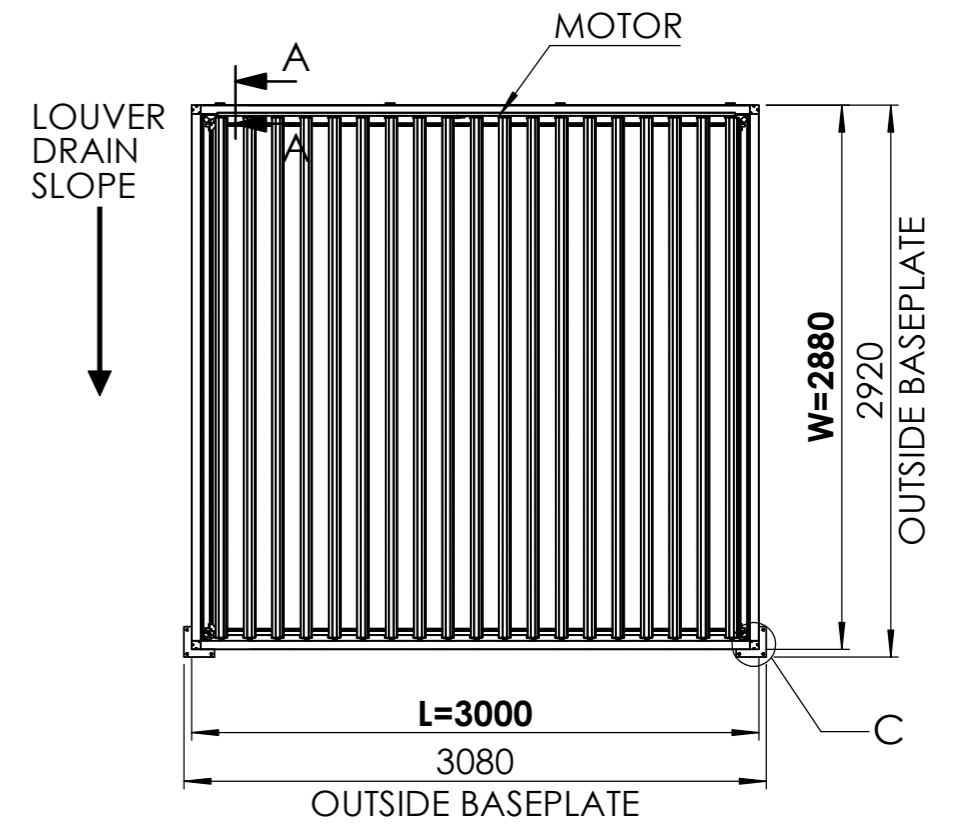

PERGOLUX

TITLE: SUNDREAM S2 3X3 WALLFIX	
WEIGHT: 189kg	
SKU: SUN_MA_XXX_3X3_WAL_02	
PART NUMBER: PN-200000589	REVISION V2.1
DO NOT SCALE DRAWING	ALL DIMENSIONS ARE IN MILLIMETERS
SHEET 1 OF 2