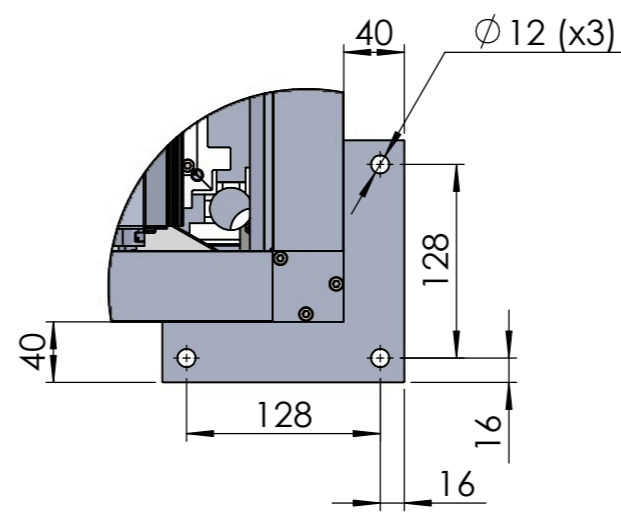

8 7 6 5 4 3 2 1

F
E
D
C
B
A

PERGOLUX

TITLE: SUNDREAM S2 4X4 WALLFIX	
WEIGHT: 291kg	
SKU: SUN_MA_XXX_4X4_WAL_02	
PART NUMBER: PN-200000613	REVISION V2.1
DO NOT SCALE DRAWING	ALL DIMENSIONS ARE IN MILLIMETERS
SHEET 1 OF 2	

8 7 6 5 4 3 2 1