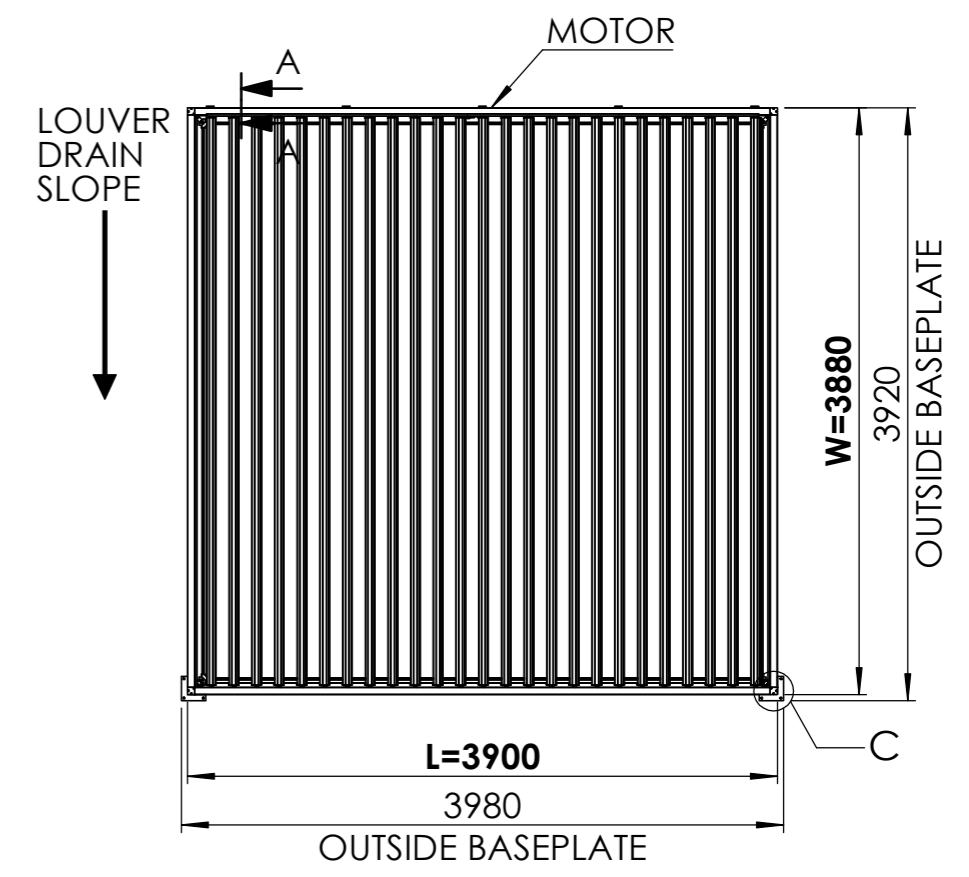

8 7 6 5 4 3 2 1

F
E
D
C
B
A

PERGOLUX

TITLE: SUNDREAM S2 4X4 WALLFIX	
WEIGHT: 291kg	
SKU: SUN_MA_XXX_4X4_WAL_02	
PART NUMBER: PN-200000613	REVISION V2.1
DO NOT SCALE DRAWING	ALL DIMENSIONS ARE IN MILLIMETERS
SHEET 1 OF 2	

8 7 6 5 4 3 2 1