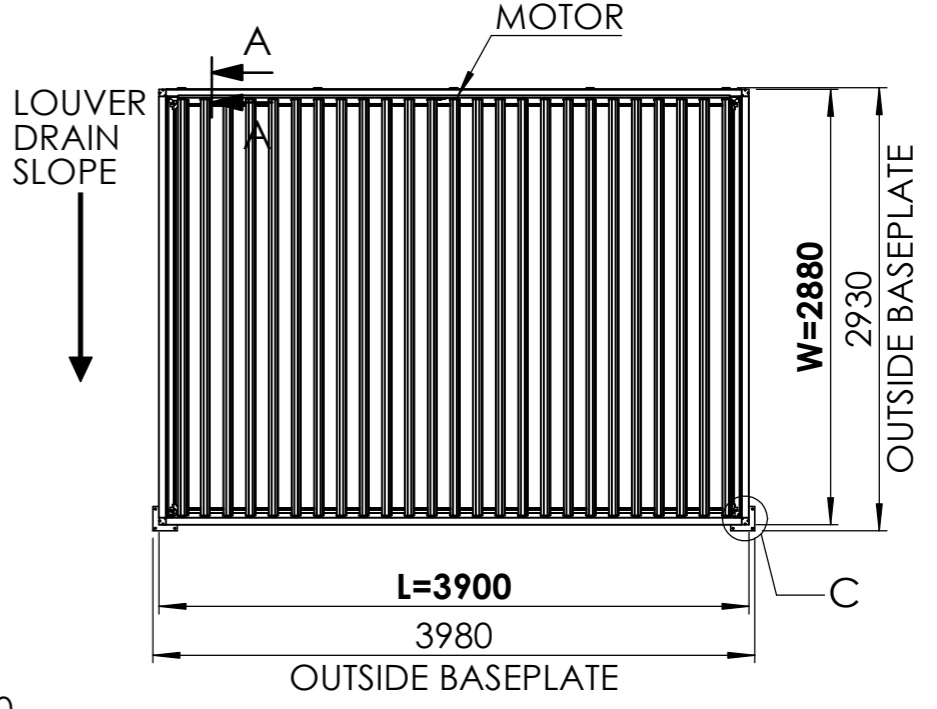

PERGOLUX	
TITLE: SUNDREAM S2 3X4 WALLFIX	
WEIGHT: 232kg	
SKU: SUN_MA_XXX_3X4_WAL_02	
PART NUMBER: PN-200000550	REVISION V2.1
DO NOT SCALE DRAWING	ALL DIMENSIONS ARE IN MILLIMETERS
SHEET 1 OF 2