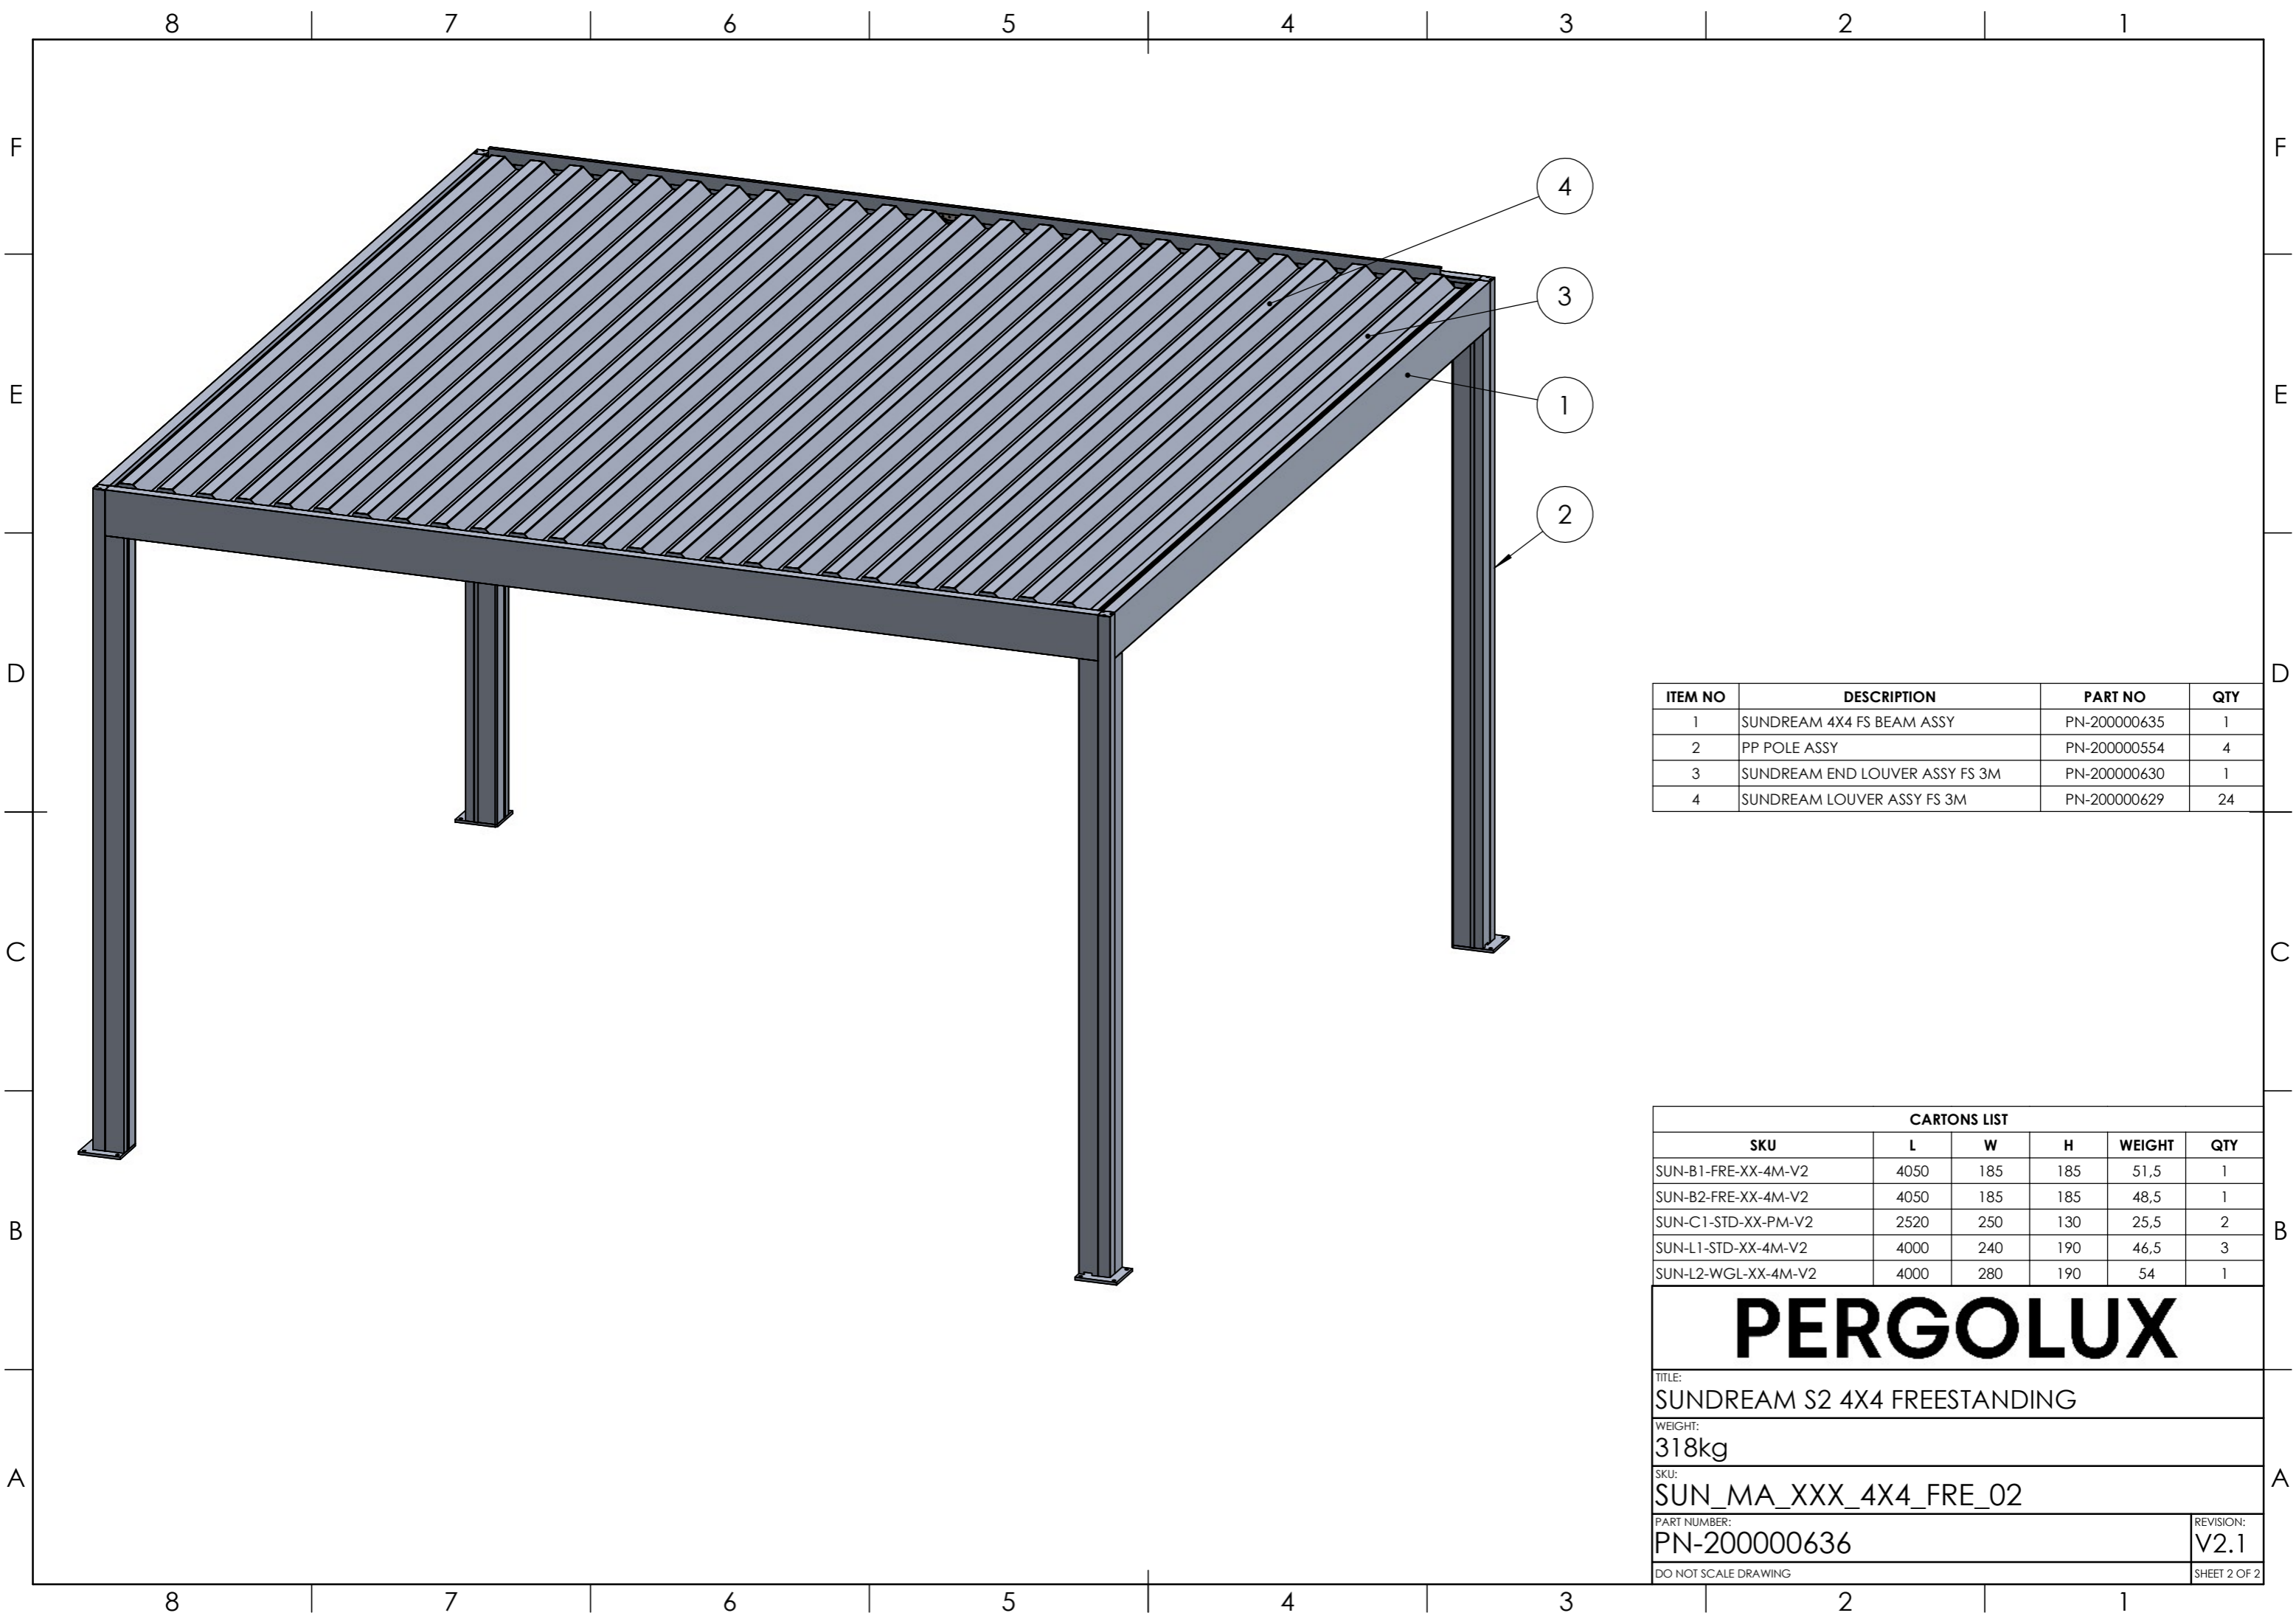

ITEM NO	DESCRIPTION	PART NO	QTY
1	SUNDREAM 4X4 FS BEAM ASSY	PN-200000635	1
2	PP POLE ASSY	PN-200000554	4
3	SUNDREAM END LOUVER ASSY FS 3M	PN-200000630	1
4	SUNDREAM LOUVER ASSY FS 3M	PN-200000629	24

CARTONS LIST					
SKU	L	W	H	WEIGHT	QTY
SUN-B1-FRE-XX-4M-V2	4050	185	185	51,5	1
SUN-B2-FRE-XX-4M-V2	4050	185	185	48,5	1
SUN-C1-STD-XX-PM-V2	2520	250	130	25,5	2
SUN-L1-STD-XX-4M-V2	4000	240	190	46,5	3
SUN-L2-WGL-XX-4M-V2	4000	280	190	54	1

PERGOLUX

TITLE:
SUNDREAM S2 4X4 FREESTANDING

WEIGHT:
318kg

SKU:
SUN_MA_XXX_4X4_FRE_02

PART NUMBER: PN-200000636	REVISION: V2.1

DO NOT SCALE DRAWING SHEET 2 OF 2