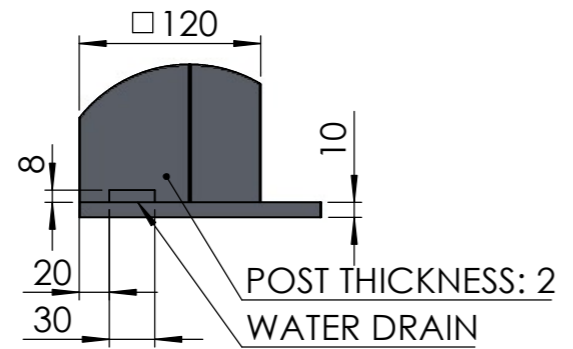

DO NOT SCALE DRAWING SHEET 2 OF 2

LOUVER  
DRAIN  
SLOPE

|                                   |                                   |
|-----------------------------------|-----------------------------------|
| <b>PERGOLUX</b>                   |                                   |
| TITLE:<br>SUNDREAM S2 3X6 WALLFIX |                                   |
| WEIGHT:<br>337kg                  |                                   |
| SKU:<br>SUN_MA_XXX_3X6_WAL_02     |                                   |
| PART NUMBER:<br>PN-200000771      | REVISION<br>0.1                   |
| DO NOT SCALE DRAWING              | ALL DIMENSIONS ARE IN MILLIMETERS |
|                                   | SHEET 1 OF 2                      |