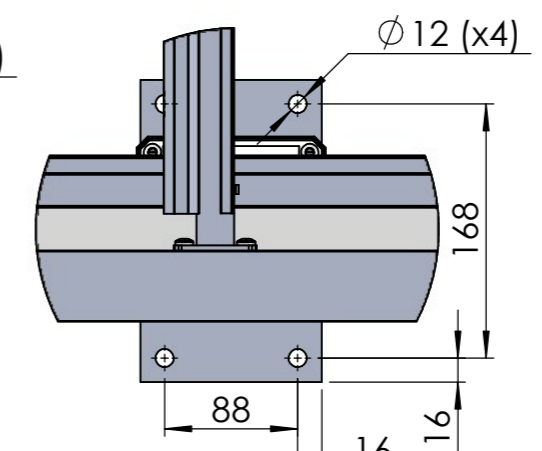

PERGOLUX	
TITLE: SUNDREAM S2 3X6 WALLFIX	
WEIGHT: 337kg	
SKU: SUN_MA_XXX_3X6_WAL_02	
PART NUMBER: PN-200000771	REVISION 0.1
DO NOT SCALE DRAWING	ALL DIMENSIONS ARE IN MILLIMETERS
	SHEET 1 OF 2