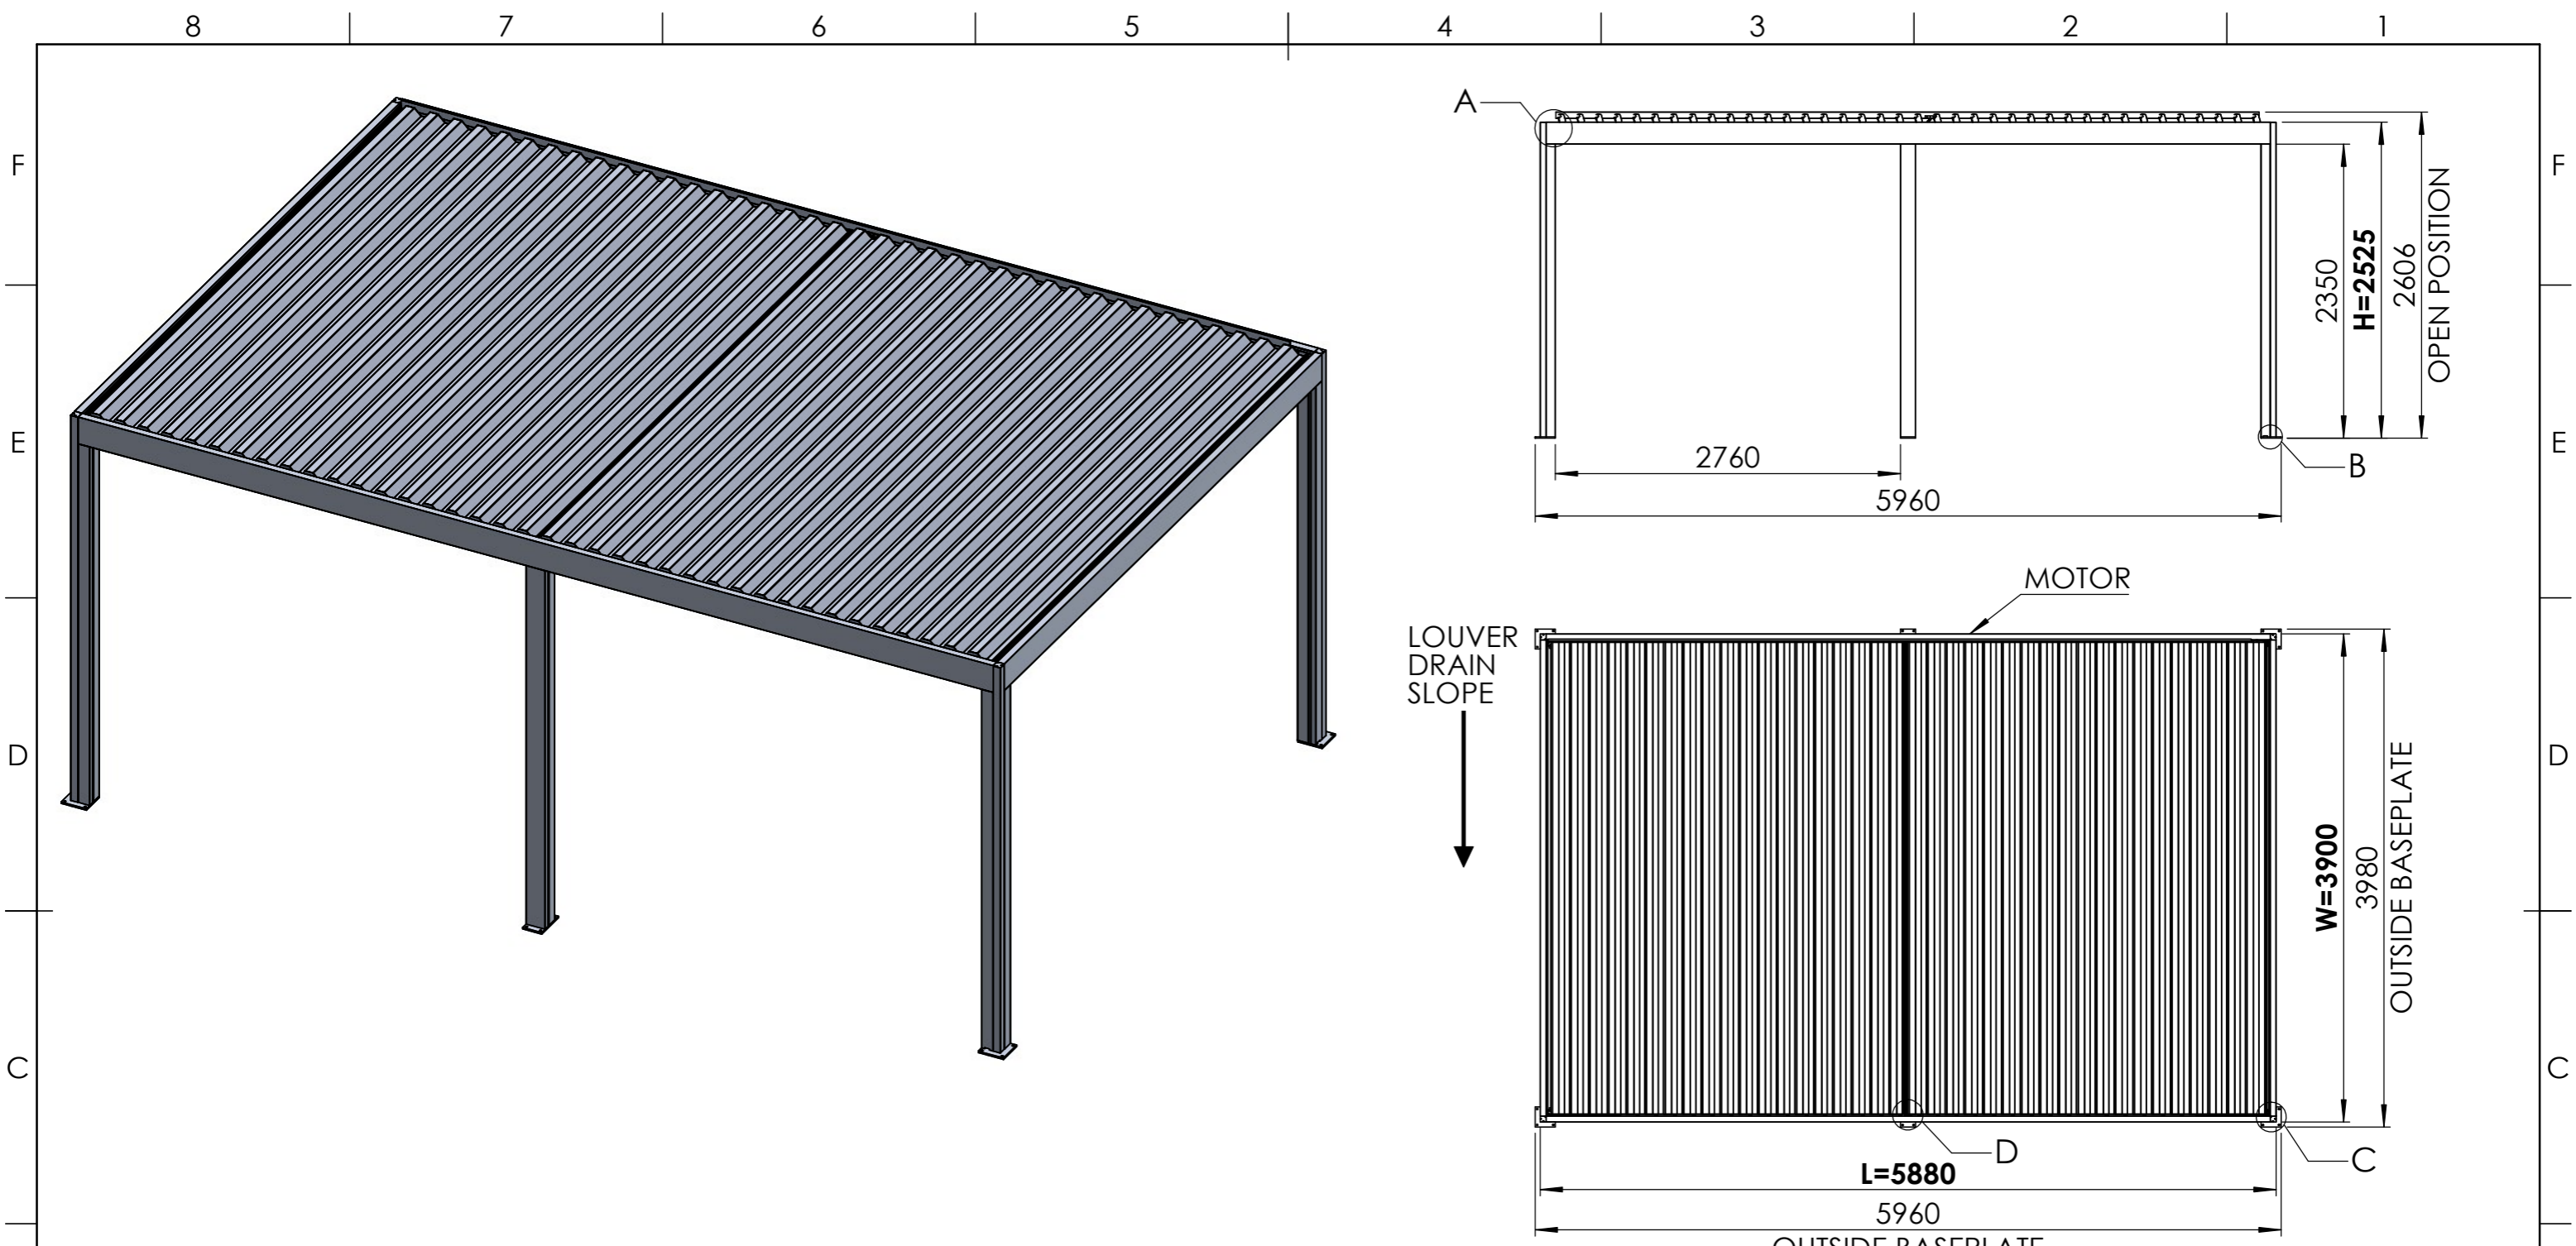

PERGOLUX	
TITLE: SUNDREAM S2 4X6 FREESTANDING	
WEIGHT: 463kg	
SKU: SUN_MA_XXX_4X6_FRE_02	
PART NUMBER: PN-200000768	REVISION 0.1
DO NOT SCALE DRAWING	ALL DIMENSIONS ARE IN MILLIMETERS
SHEET 1 OF 2