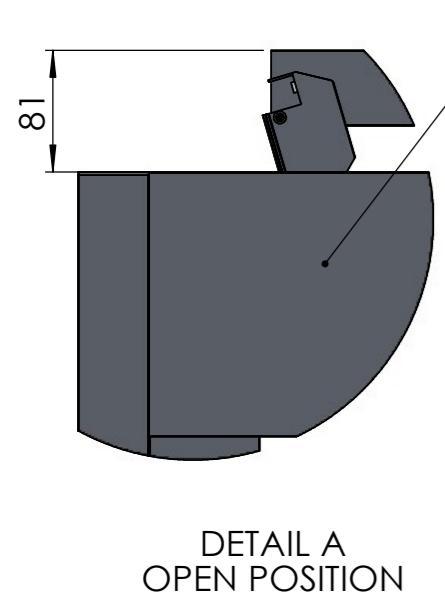

PERGOLUX	
TITLE: SUNDREAM S2 4X5 FREESTANDING	
WEIGHT: 374kg	
SKU: SUN_MA_XXX_4X5_FRE_02	
PART NUMBER: PN-200000644	REVISION V2.1
DO NOT SCALE DRAWING	ALL DIMENSIONS ARE IN MILLIMETERS
	SHEET 1 OF 2