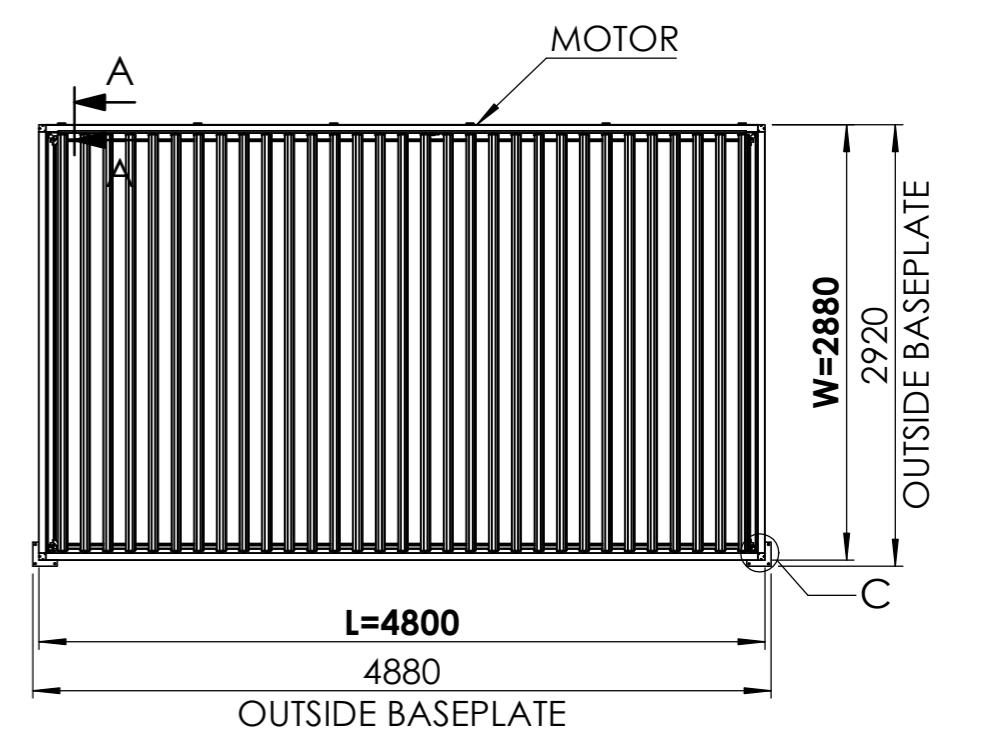

PERGOLUX	
TITLE: SUNDREAM S2 3X5 WALLFIX	
WEIGHT: 275kg	
SKU: SUN_MA_XXX_3X5_WAL_02	
PART NUMBER: PN-200000599	REVISION V2.1
DO NOT SCALE DRAWING	ALL DIMENSIONS ARE IN MILLIMETERS
	SHEET 1 OF 2