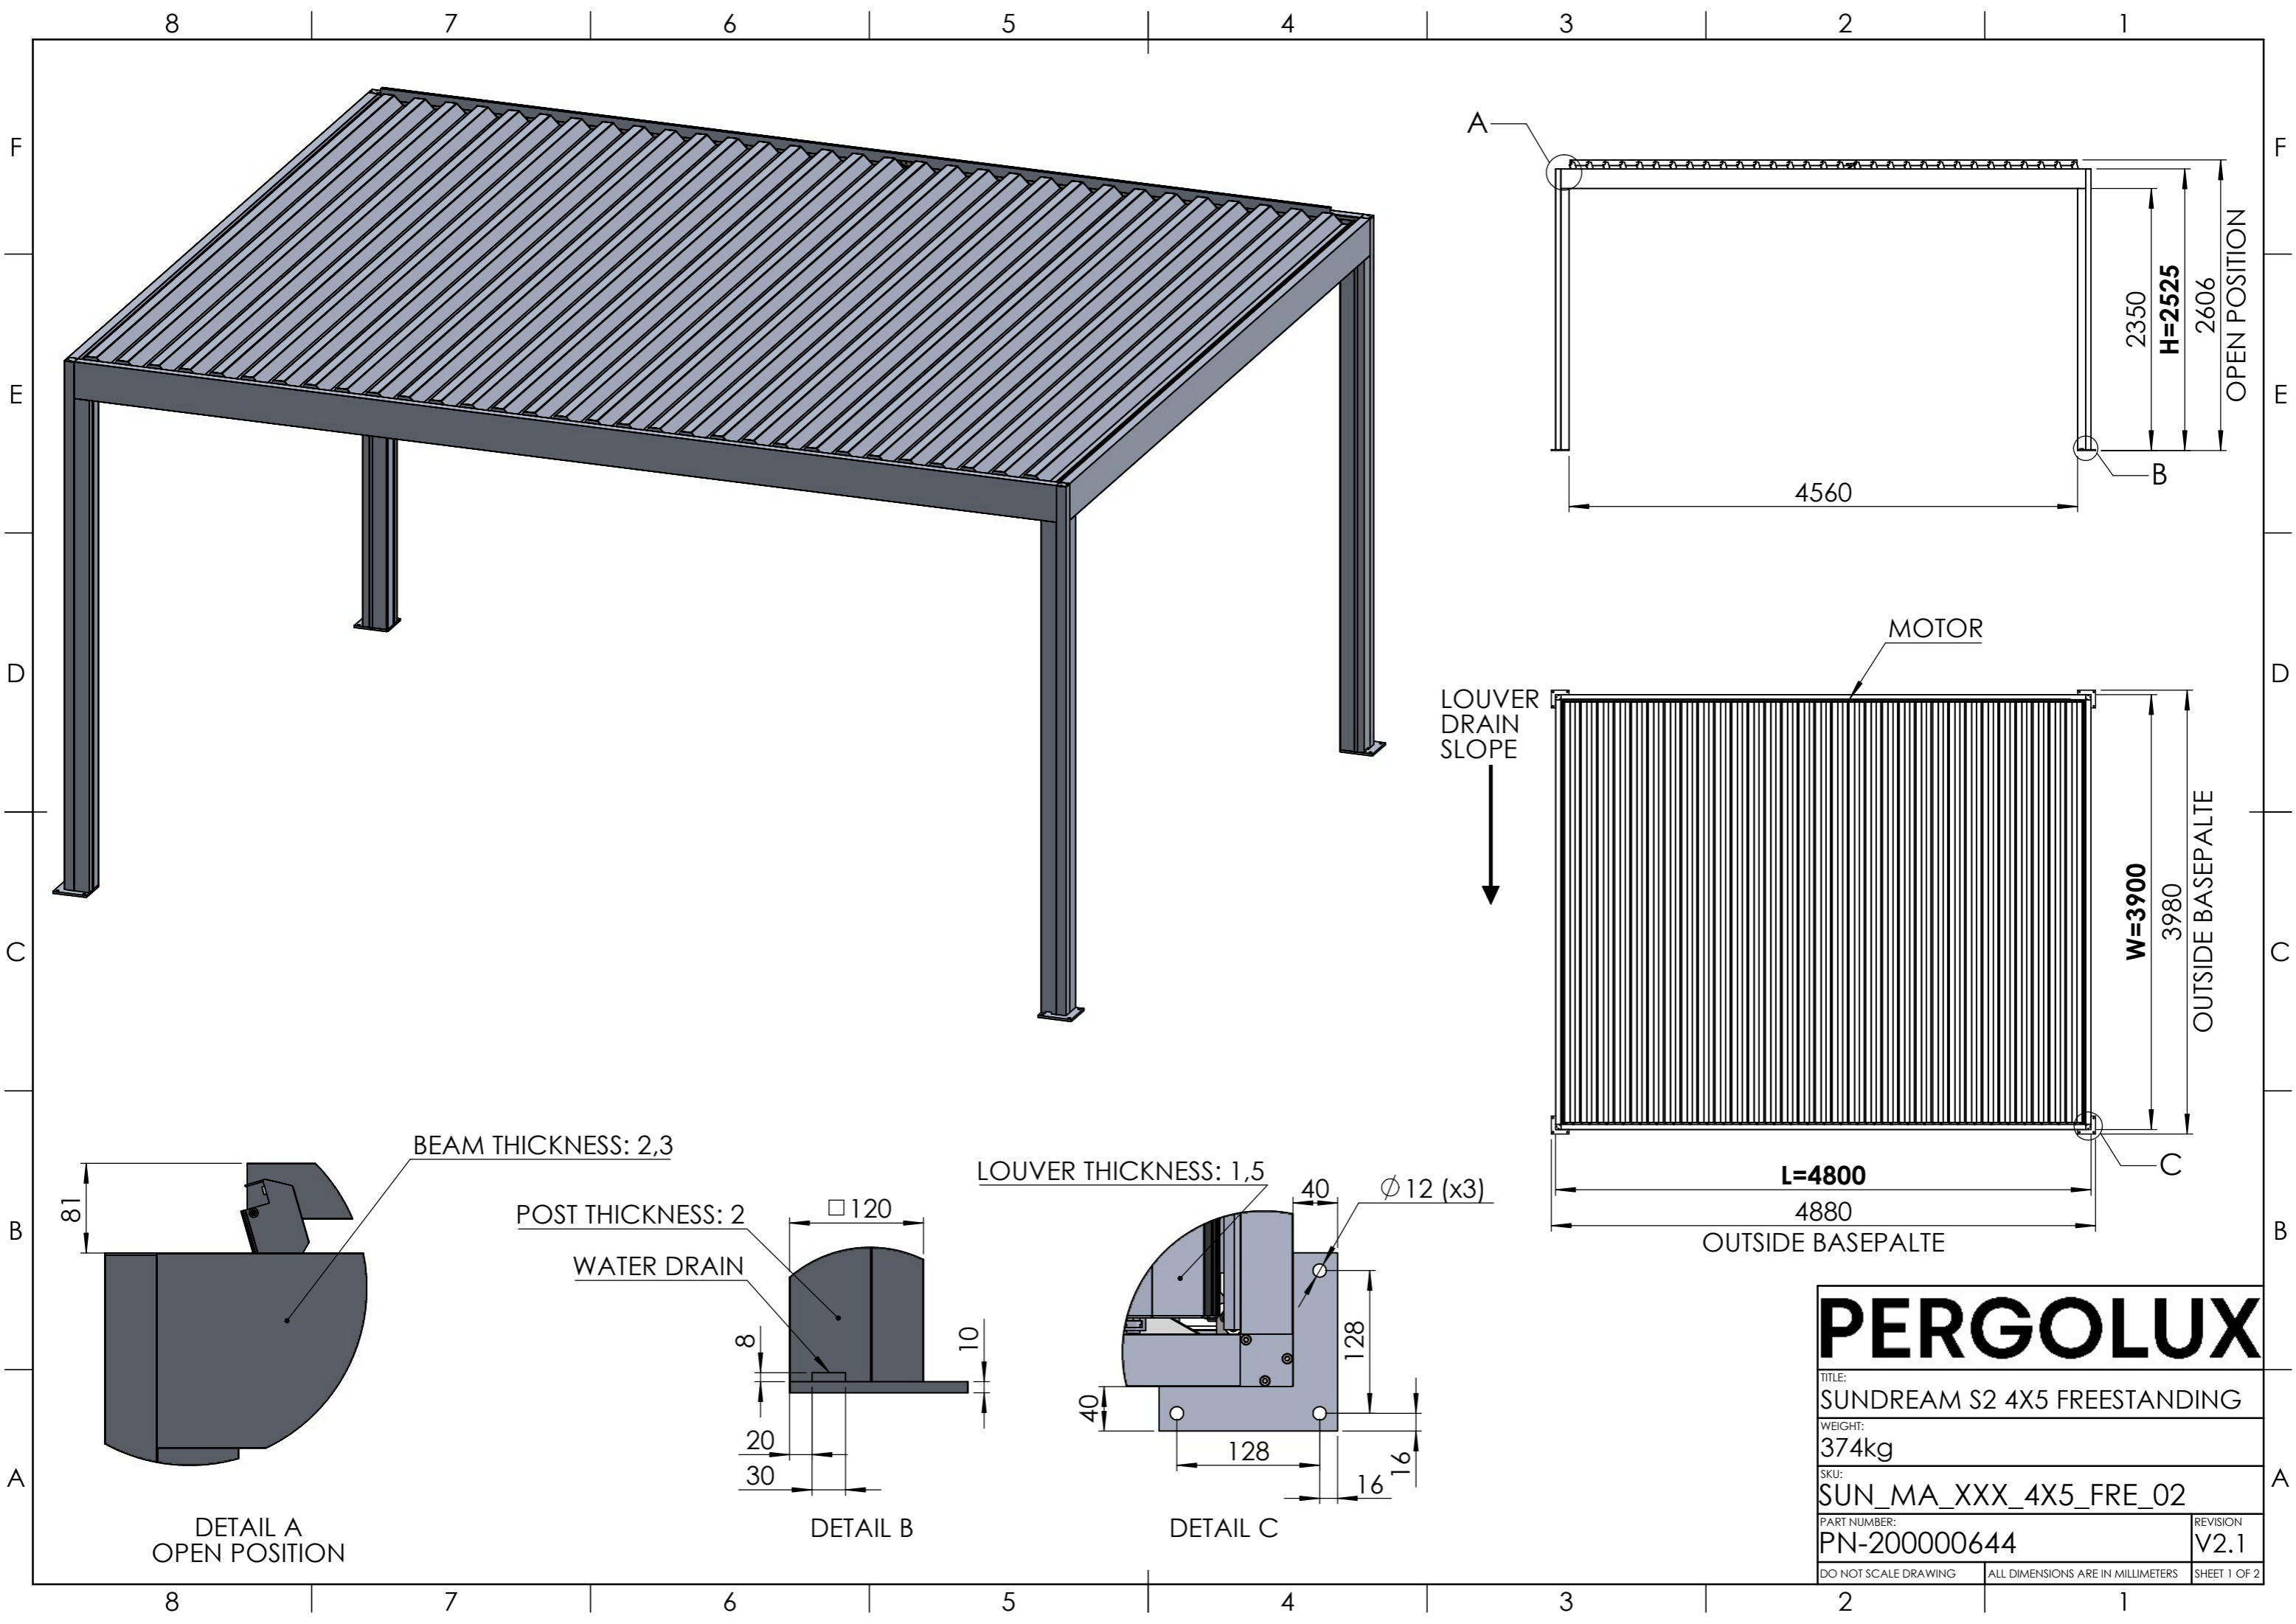

DO NOT SCALE DRAWING SHEET 2 OF 2

|  |                                   |
|--|-----------------------------------|
| <b>PERGOLUX</b>                        |                                   |
| TITLE:<br>SUNDREAM S2 4X5 FREESTANDING |                                   |
| WEIGHT:<br>374kg                       |                                   |
| SKU:<br>SUN_MA_XXX_4X5_FRE_02          |                                   |
| PART NUMBER:<br>PN-200000644           | REVISION<br>V2.1                  |
| DO NOT SCALE DRAWING                   | ALL DIMENSIONS ARE IN MILLIMETERS |
|  | SHEET 1 OF 2                      |