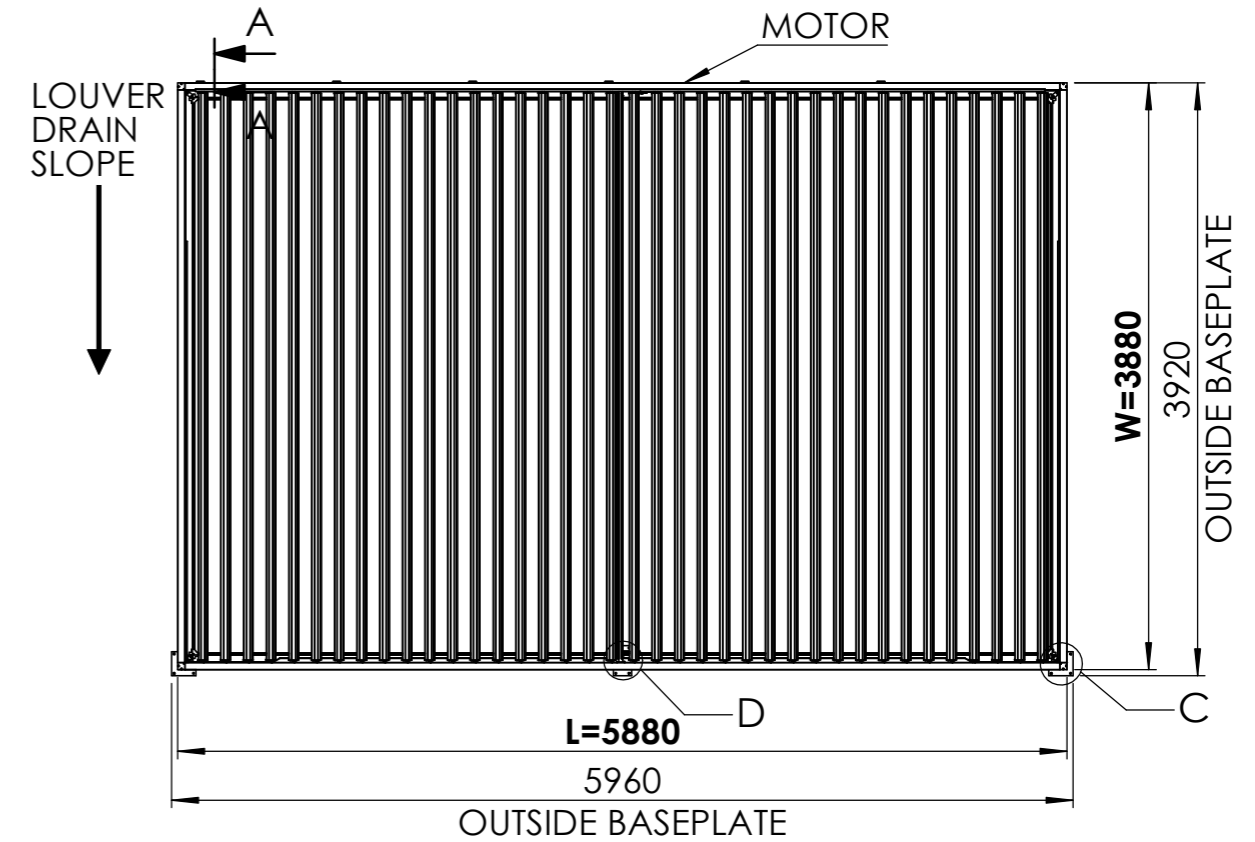

LOUVER THICKNESS: 1,5

PERGOLUX

TITLE: SUNDREAM S2 4X6 WALLFIX	
WEIGHT: 423kg	
SKU: SUN_MA_XXX_4X6_WAL_02	
PART NUMBER: PN-200000775	REVISION: 0.1
DO NOT SCALE DRAWING	ALL DIMENSIONS ARE IN MILLIMETERS
SHEET 1 OF 2