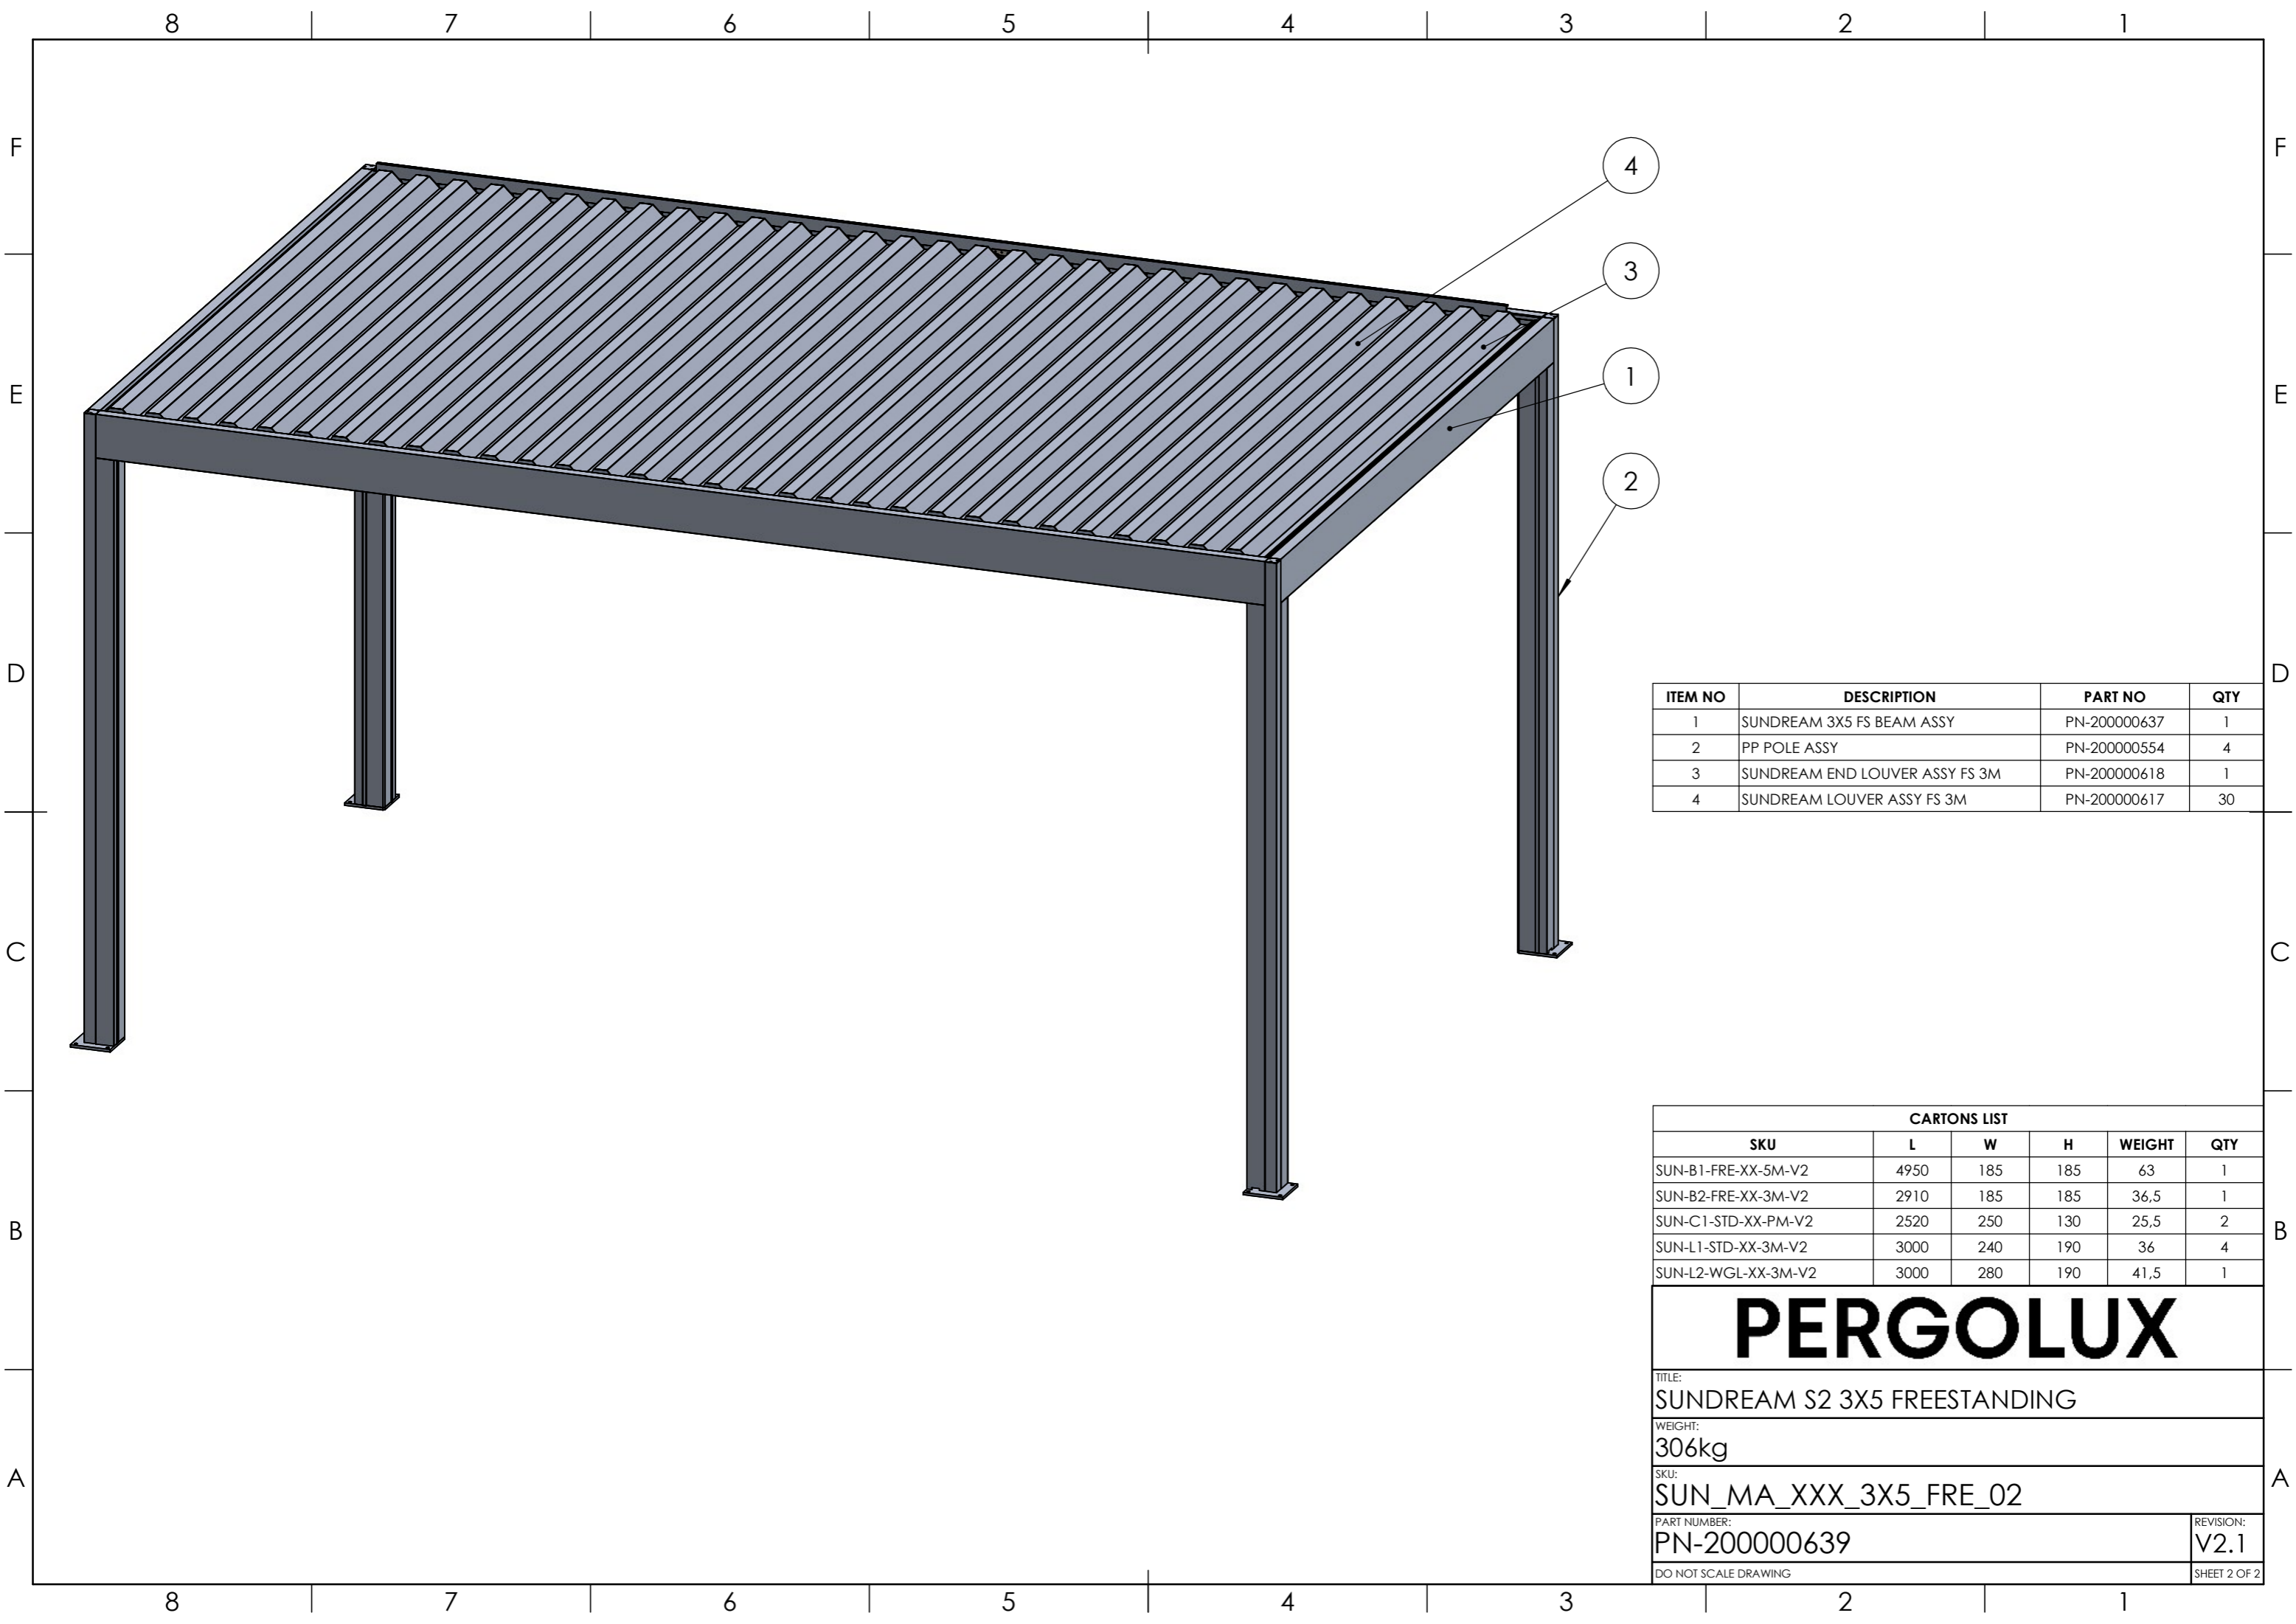

DO NOT SCALE DRAWING SHEET 2 OF 2

DETAIL A  
OPEN POSITION

DETAIL B

DETAIL C

|  |                                   |
|--|-----------------------------------|
| <b>PERGOLUX</b>                        |                                   |
| TITLE:<br>SUNDREAM S2 3X5 FREESTANDING |                                   |
| WEIGHT:<br>306kg                       |                                   |
| SKU:<br>SUN_MA_XXX_3X5_FRE_02          |                                   |
| PART NUMBER:<br>PN-200000639           | REVISION<br>V2.1                  |
| DO NOT SCALE DRAWING                   | ALL DIMENSIONS ARE IN MILLIMETERS |
| SHEET 1 OF 2                           |                                   |