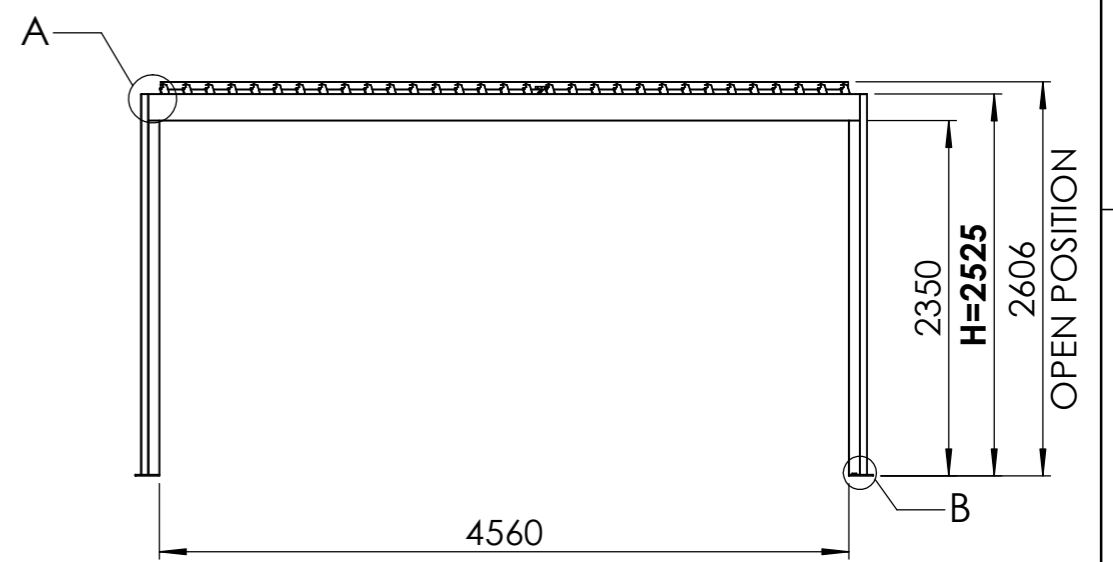

PERGOLUX	
TITLE: SUNDREAM S2 4X5 FREESTANDING	
WEIGHT: 374kg	
SKU: SUN_MA_XXX_4X5_FRE_02	
PART NUMBER: PN-200000644	REVISION V2.1
DO NOT SCALE DRAWING	ALL DIMENSIONS ARE IN MILLIMETERS
	SHEET 1 OF 2