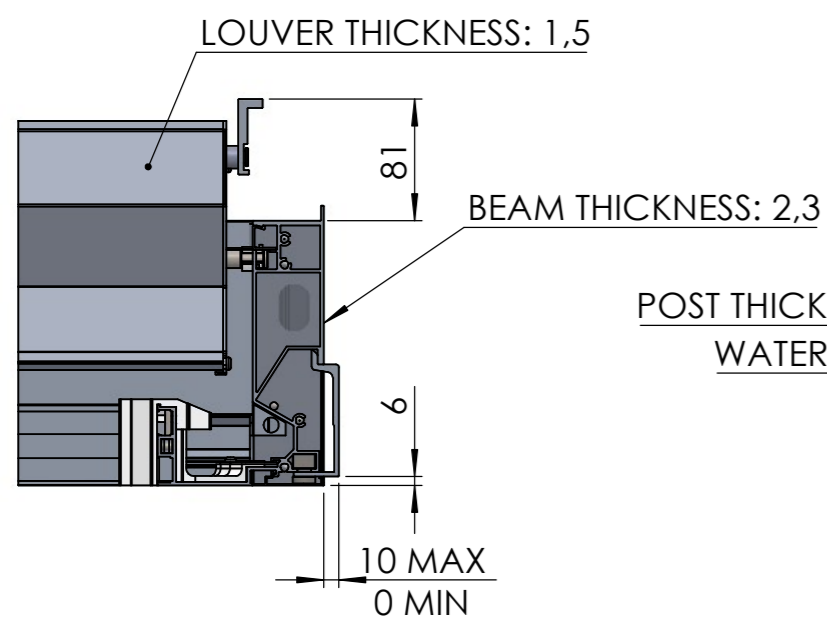

PERGOLUX	
TITLE: SUNDREAM S2 3X5 WALLFIX	
WEIGHT: 275kg	
SKU: SUN_MA_XXX_3X5_WAL_02	
PART NUMBER: PN-200000599	REVISION V2.1
DO NOT SCALE DRAWING	ALL DIMENSIONS ARE IN MILLIMETERS
	SHEET 1 OF 2