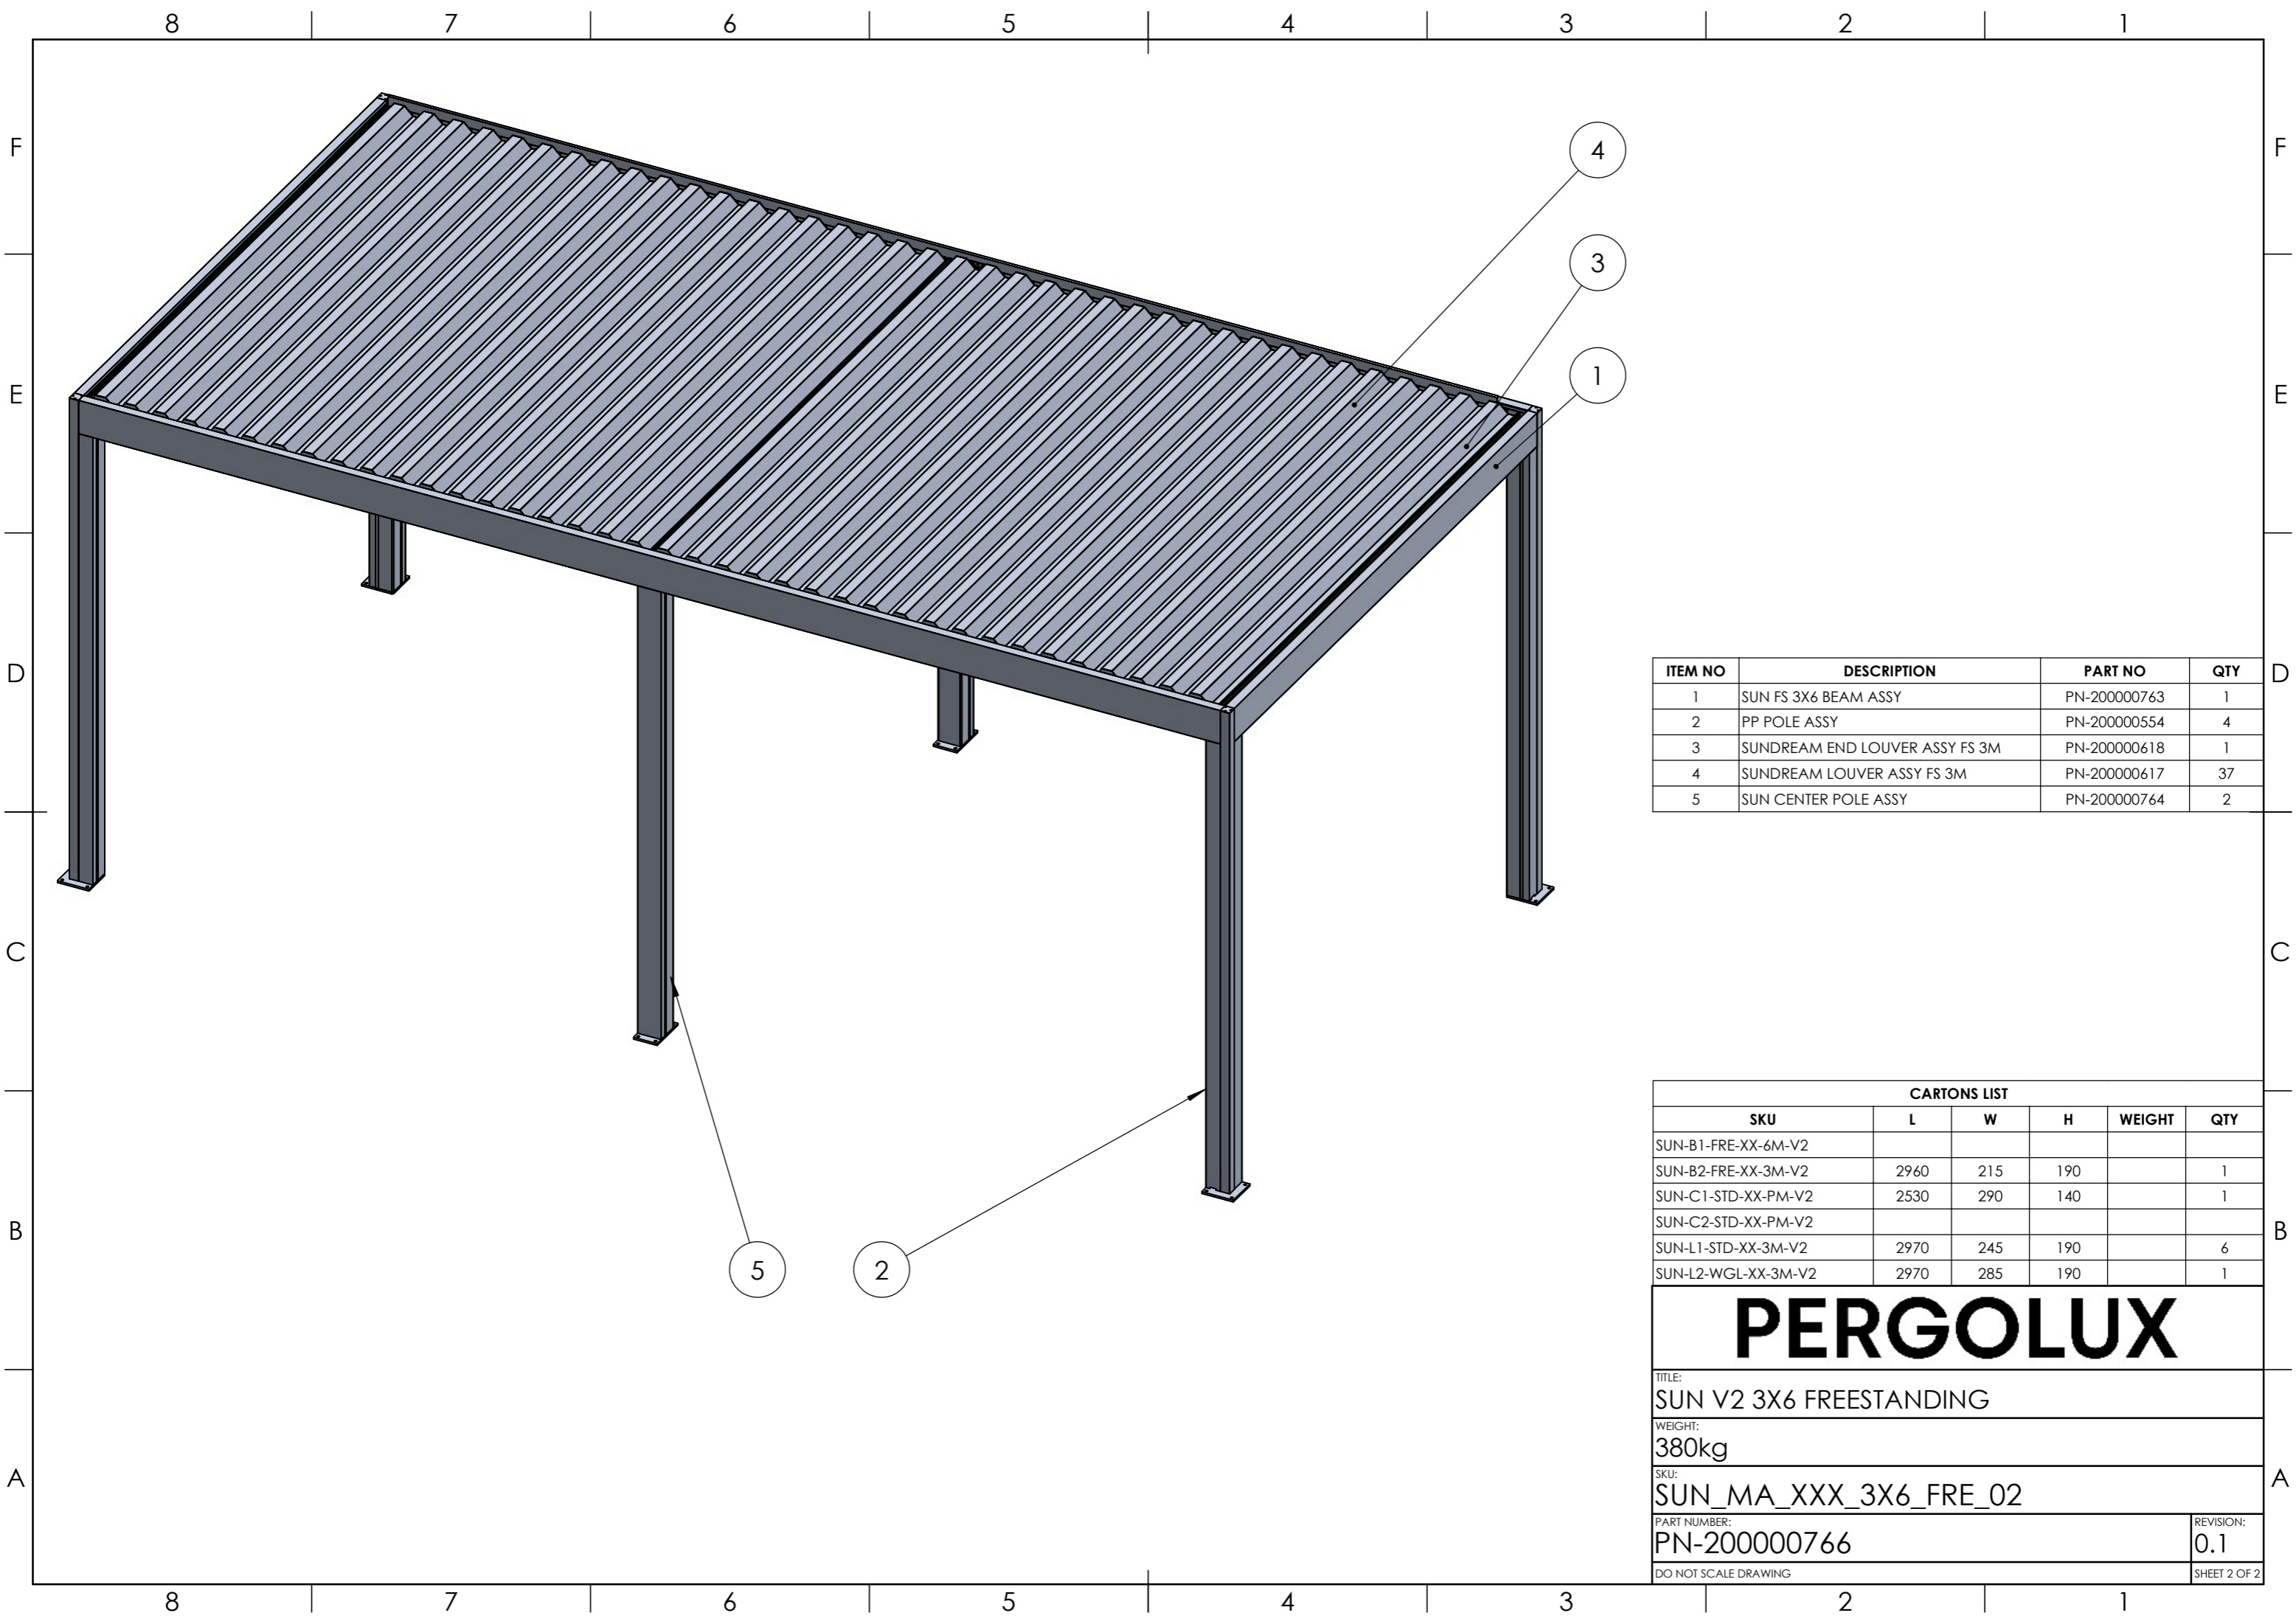

DO NOT SCALE DRAWING SHEET 2 OF 2

**PERGOLUX**

TITLE:  
SUN V2 3X6 FREESTANDING

WEIGHT:  
380kg

SKU:  
SUN\_MA\_XXX\_3X6\_FRE\_02

PART NUMBER:  
PN-200000766

REVISION:  
0.1

DO NOT SCALE DRAWING    ALL DIMENSIONS ARE IN MILLIMETERS    SHEET 1 OF 2