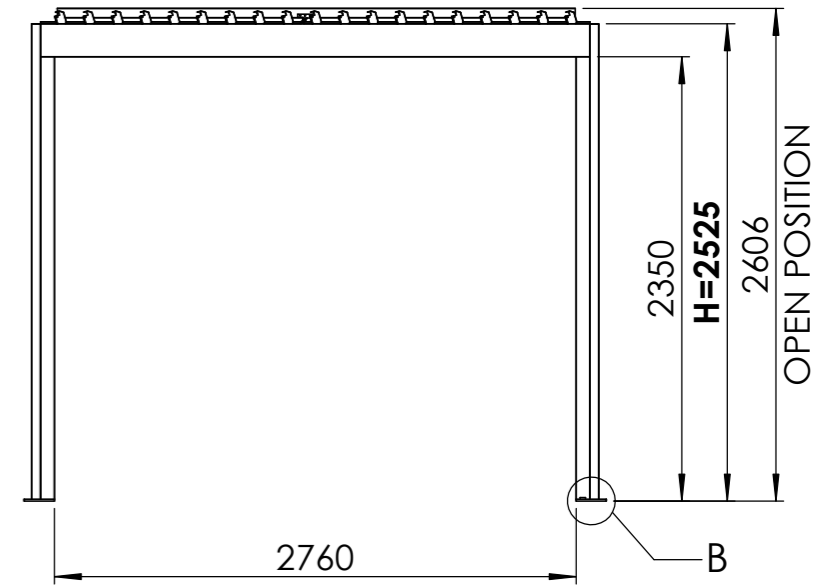

PERGOLUX

TITLE: SUNDREAM S2 3X3 WALLFIX	
WEIGHT: 189kg	
SKU: SUN_MA_XXX_3X3_WAL_02	
PART NUMBER: PN-200000589	REVISION V2.1
DO NOT SCALE DRAWING	ALL DIMENSIONS ARE IN MILLIMETERS
SHEET 1 OF 2