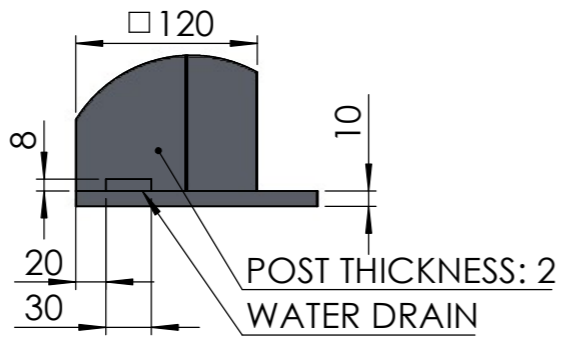

**PERGOLUX**

TITLE:  
SUNDREAM S2 4X6 FREESTANDING

WEIGHT:  
463kg

SKU:  
SUN\_MA\_XXX\_4X6\_FRE\_02

|                              |                  |
|------------------------------|------------------|
| PART NUMBER:<br>PN-200000768 | REVISION:<br>0.1 |
|------------------------------|------------------|

DO NOT SCALE DRAWING SHEET 2 OF 2

LOUVER THICKNESS: 1,5