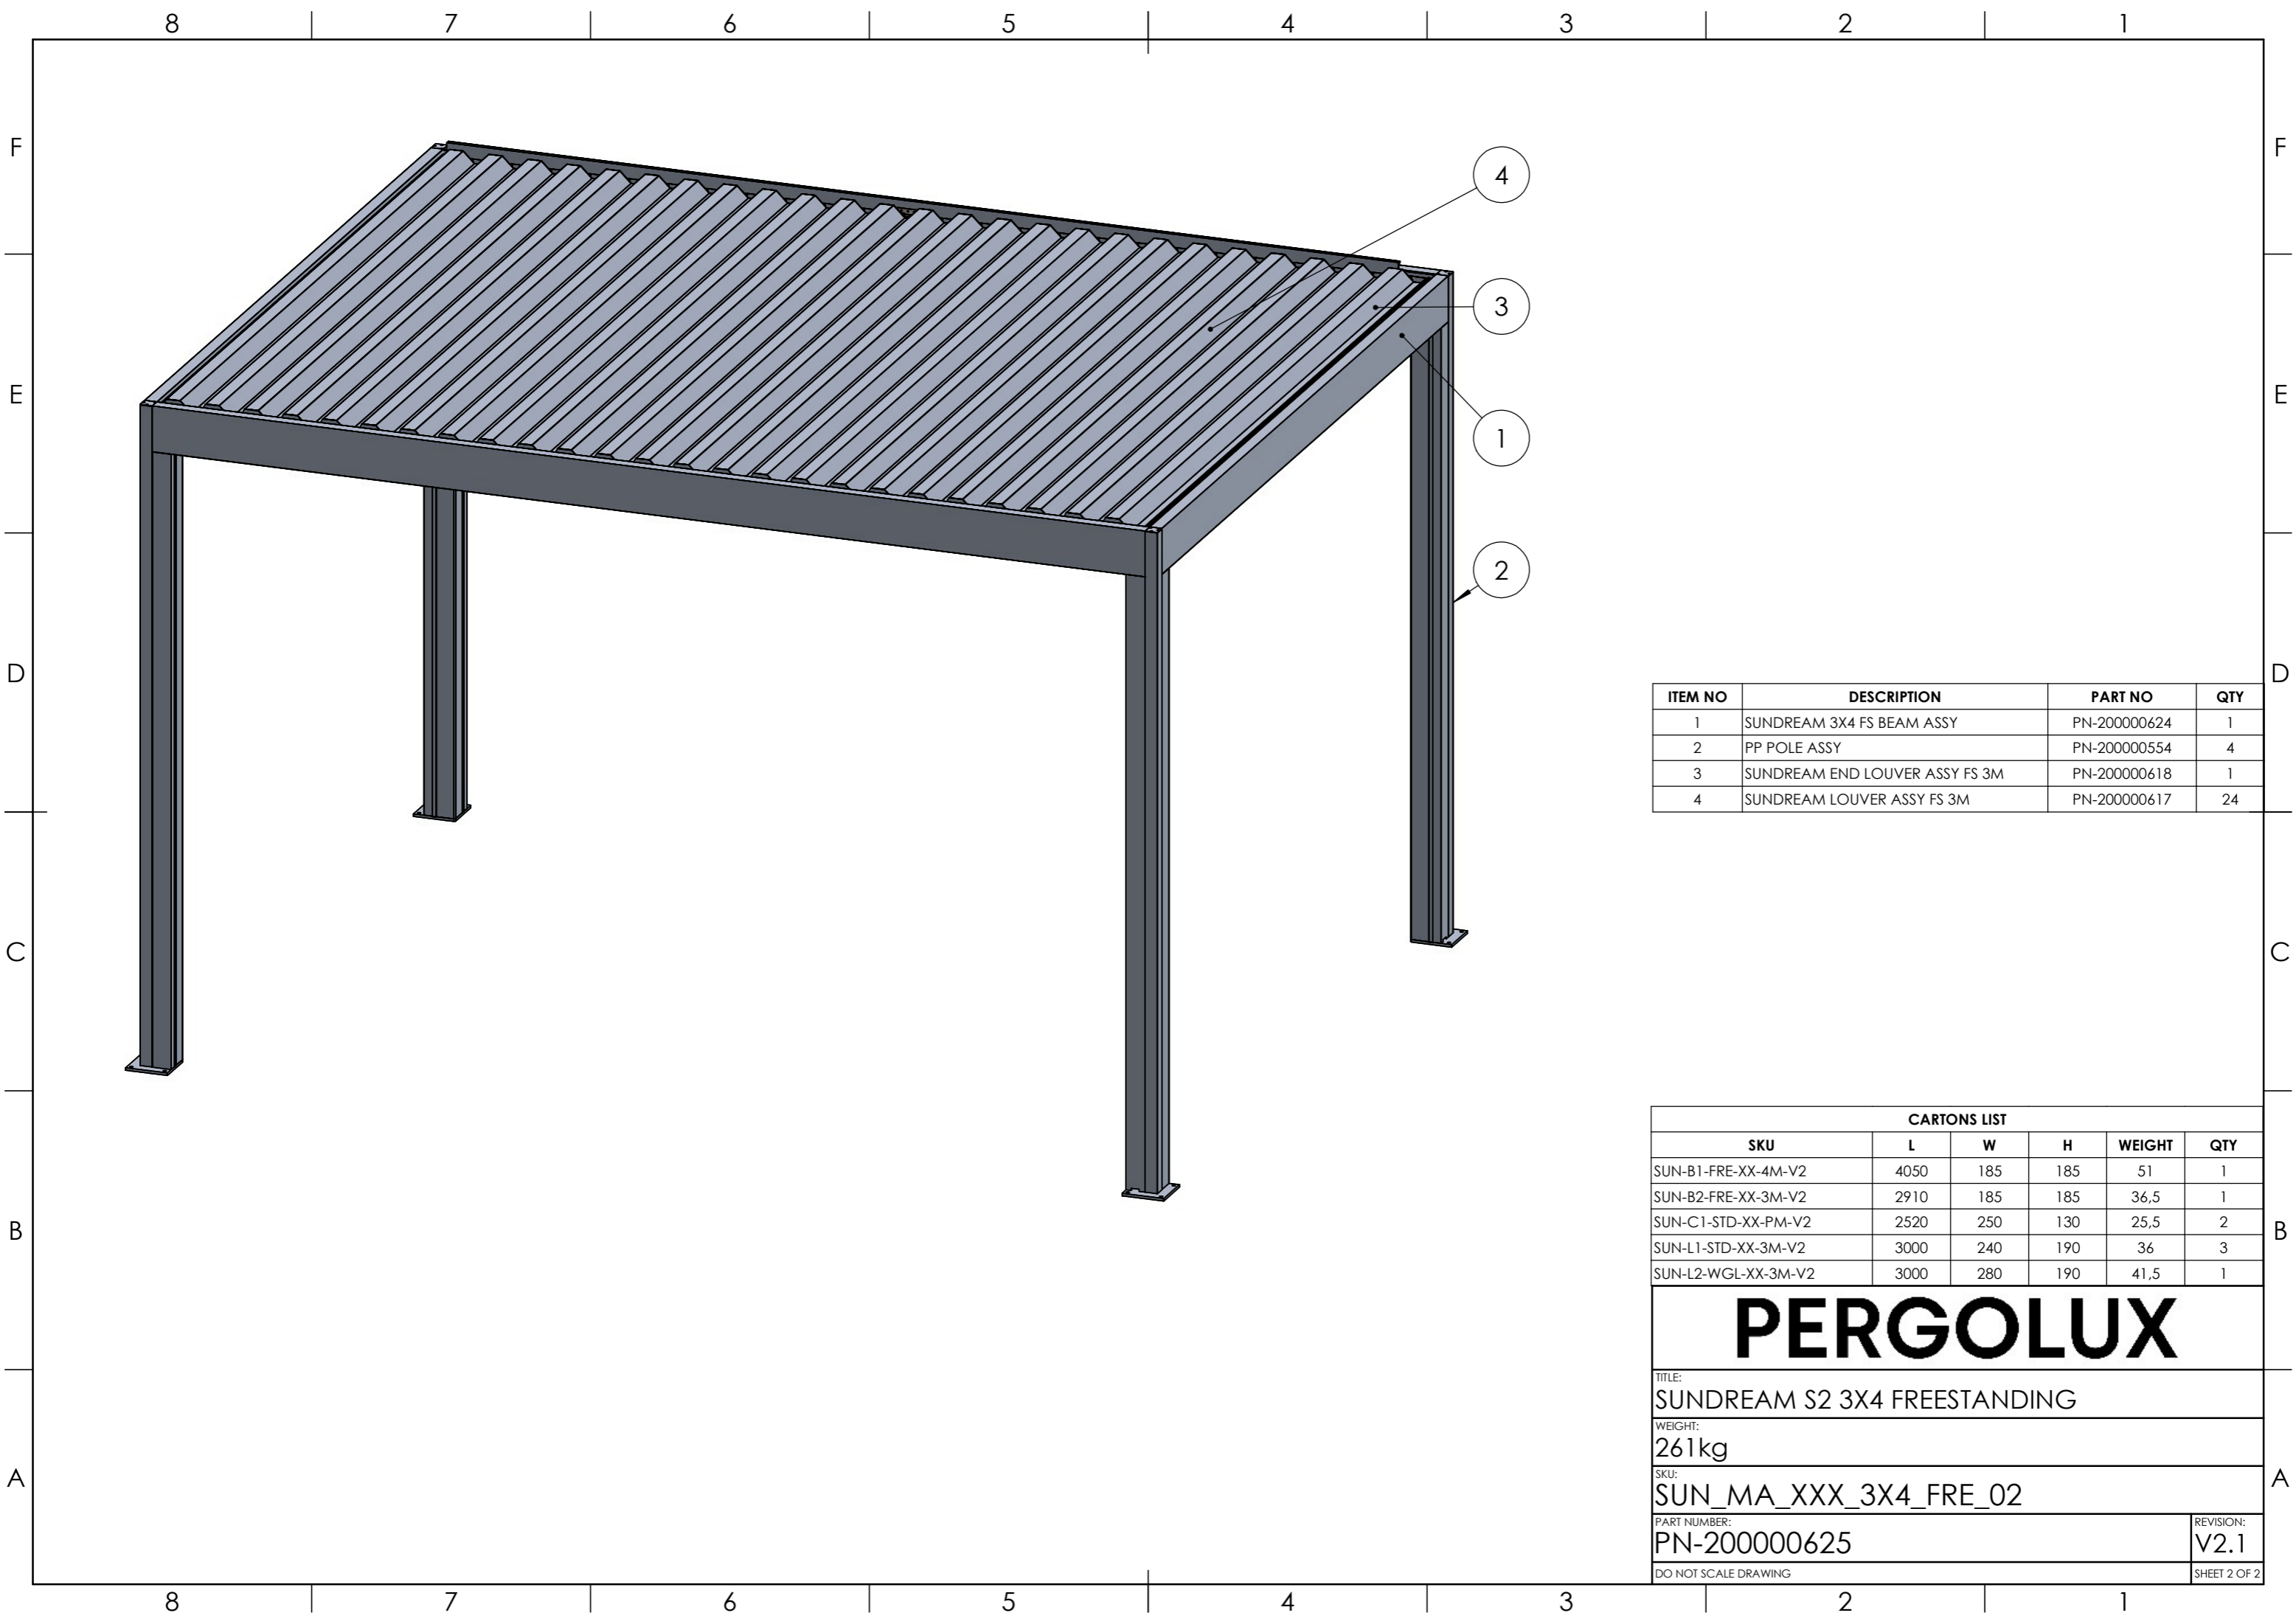

ITEM NO	DESCRIPTION	PART NO	QTY
1	SUNDREAM 3X4 FS BEAM ASSY	PN-200000624	1
2	PP POLE ASSY	PN-200000554	4
3	SUNDREAM END LOUVER ASSY FS 3M	PN-200000618	1
4	SUNDREAM LOUVER ASSY FS 3M	PN-200000617	24

CARTONS LIST					
SKU	L	W	H	WEIGHT	QTY
SUN-B1-FRE-XX-4M-V2	4050	185	185	51	1
SUN-B2-FRE-XX-3M-V2	2910	185	185	36,5	1
SUN-C1-STD-XX-PM-V2	2520	250	130	25,5	2
SUN-L1-STD-XX-3M-V2	3000	240	190	36	3
SUN-L2-WGL-XX-3M-V2	3000	280	190	41,5	1

PERGOLUX

TITLE:
SUNDREAM S2 3X4 FREESTANDING

WEIGHT:
261kg

SKU:
SUN_MA_XXX_3X4_FRE_02

PART NUMBER: PN-200000625	REVISION: V2.1

DO NOT SCALE DRAWING SHEET 2 OF 2