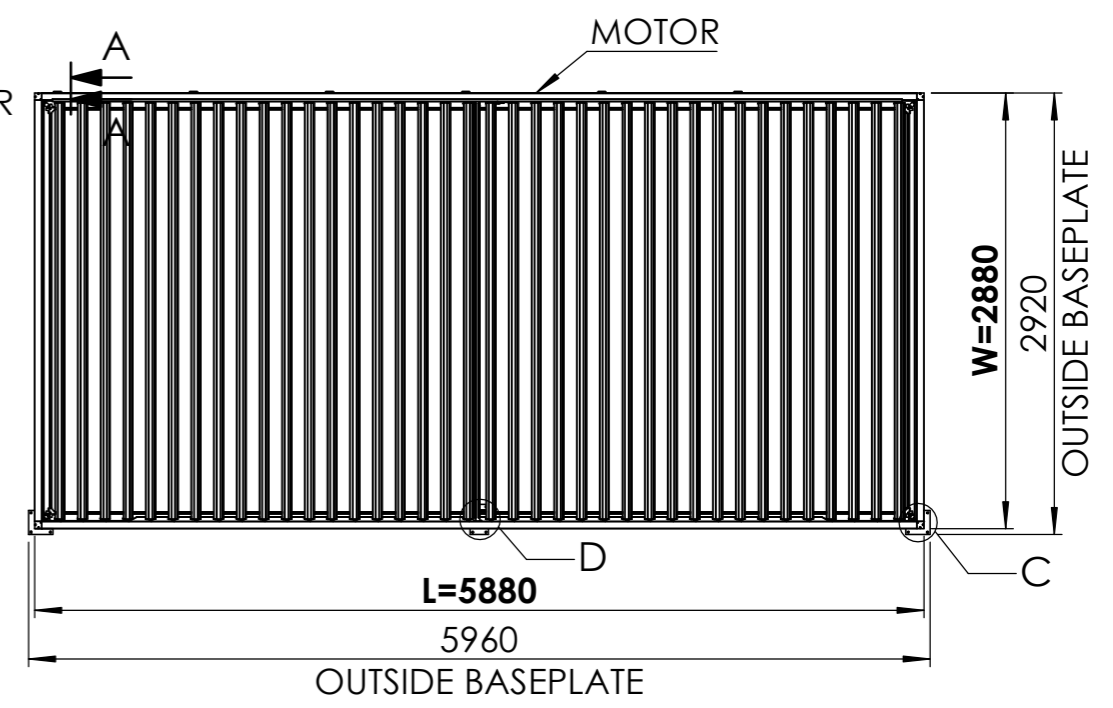

PERGOLUX	
TITLE: SUNDREAM S2 3X6 WALLFIX	
WEIGHT: 337kg	
SKU: SUN_MA_XXX_3X6_WAL_02	
PART NUMBER: PN-200000771	REVISION 0.1
DO NOT SCALE DRAWING	ALL DIMENSIONS ARE IN MILLIMETERS
	SHEET 1 OF 2