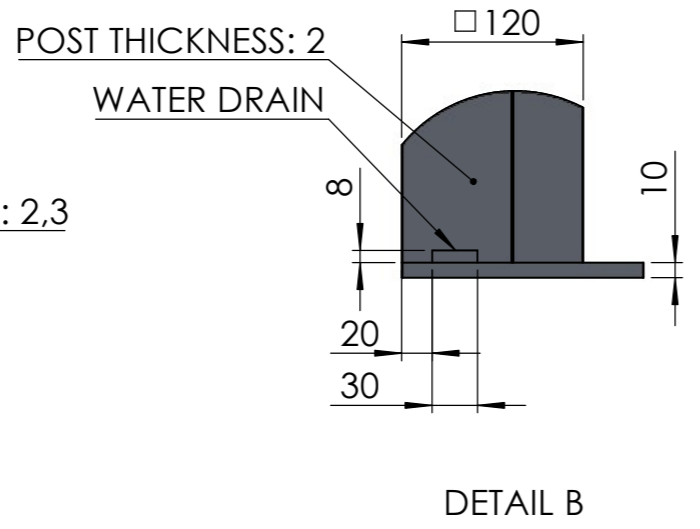

PERGOLUX	
TITLE: SUNDREAM S2 4X5 WALLFIX	
WEIGHT: 345kg	
SKU: SUN_MA_XXX_4X5_WAL_02	
PART NUMBER: PN-200000612	REVISION V2.1
DO NOT SCALE DRAWING	ALL DIMENSIONS ARE IN MILLIMETERS
	SHEET 1 OF 2