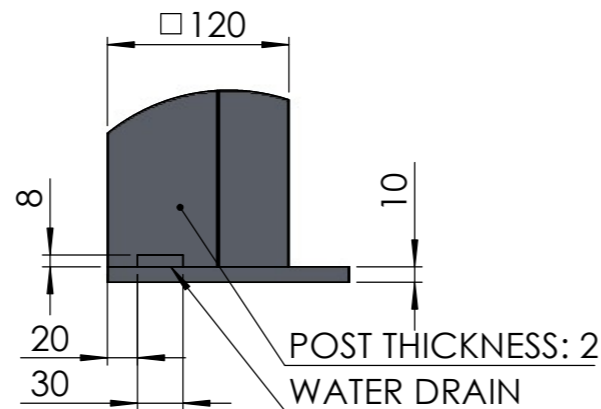

PERGOLUX

TITLE: SUNDREAM S2 3X3 WALLFIX	
WEIGHT: 189kg	
SKU: SUN_MA_XXX_3X3_WAL_02	
PART NUMBER: PN-200000589	REVISION V2.1
DO NOT SCALE DRAWING	ALL DIMENSIONS ARE IN MILLIMETERS
SHEET 1 OF 2