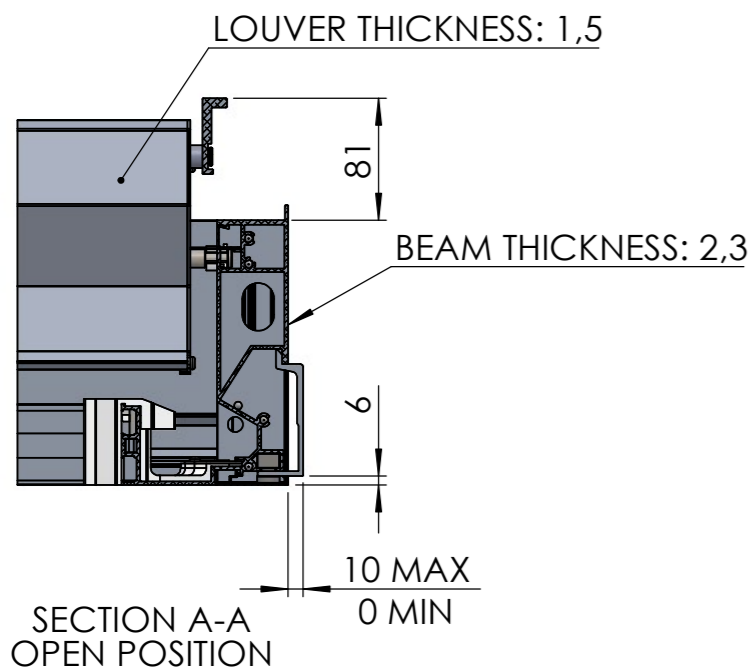

PERGOLUX

TITLE: SUNDREAM S2 3X3 WALLFIX	
WEIGHT: 189kg	
SKU: SUN_MA_XXX_3X3_WAL_02	
PART NUMBER: PN-200000589	REVISION V2.1
DO NOT SCALE DRAWING	ALL DIMENSIONS ARE IN MILLIMETERS
SHEET 1 OF 2