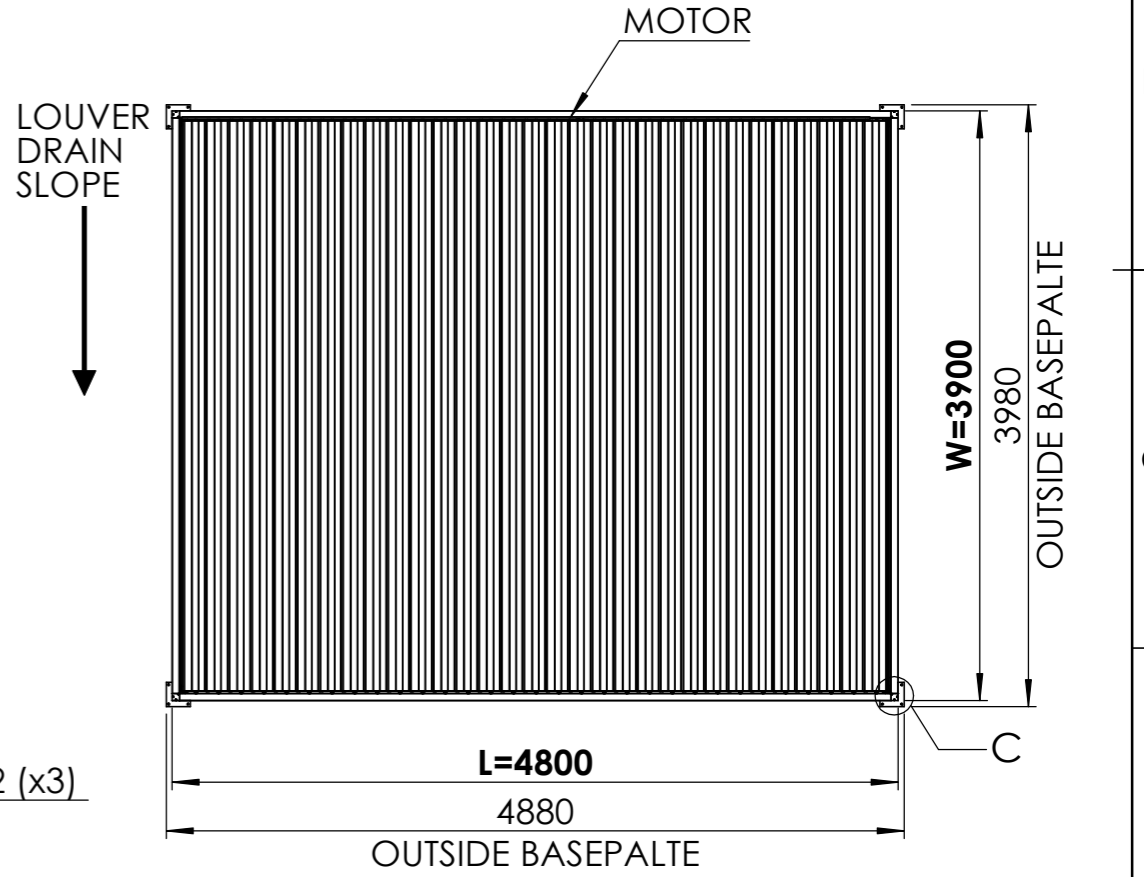

PERGOLUX	
TITLE: SUNDREAM S2 4X5 FREESTANDING	
WEIGHT: 374kg	
SKU: SUN_MA_XXX_4X5_FRE_02	
PART NUMBER: PN-200000644	REVISION V2.1
DO NOT SCALE DRAWING	ALL DIMENSIONS ARE IN MILLIMETERS
	SHEET 1 OF 2