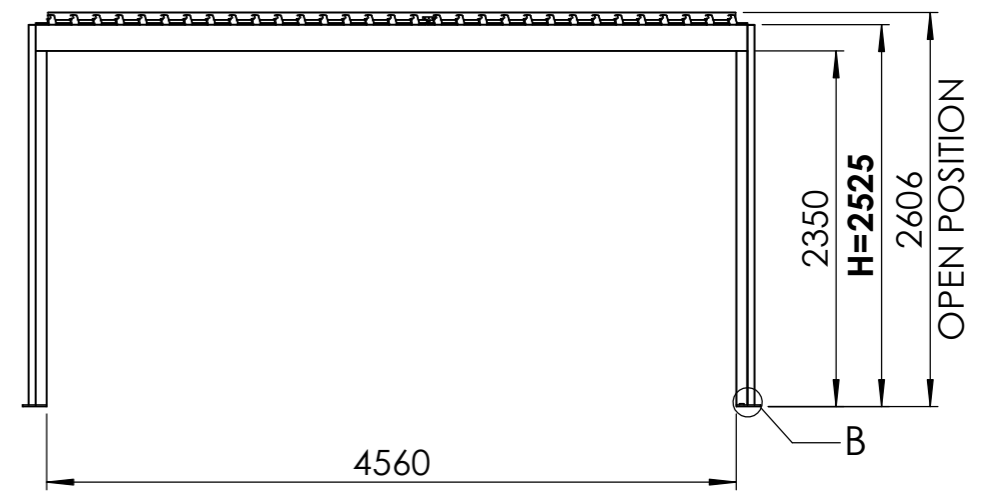

PERGOLUX	
TITLE: SUNDREAM S2 4X5 WALLFIX	
WEIGHT: 345kg	
SKU: SUN_MA_XXX_4X5_WAL_02	
PART NUMBER: PN-200000612	REVISION V2.1
DO NOT SCALE DRAWING	ALL DIMENSIONS ARE IN MILLIMETERS
	SHEET 1 OF 2