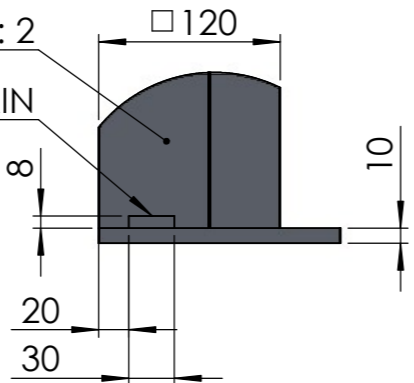

DO NOT SCALE DRAWING SHEET 2 OF 2

8 7 6 5 4 3 2 1

F  
E  
D  
C  
B  
A

LOUVER  
DRAIN  
SLOPE

DETAIL A  
OPEN POSITION

BEAM THICKNESS: 2,3

POST THICKNESS: 2

WATER DRAIN