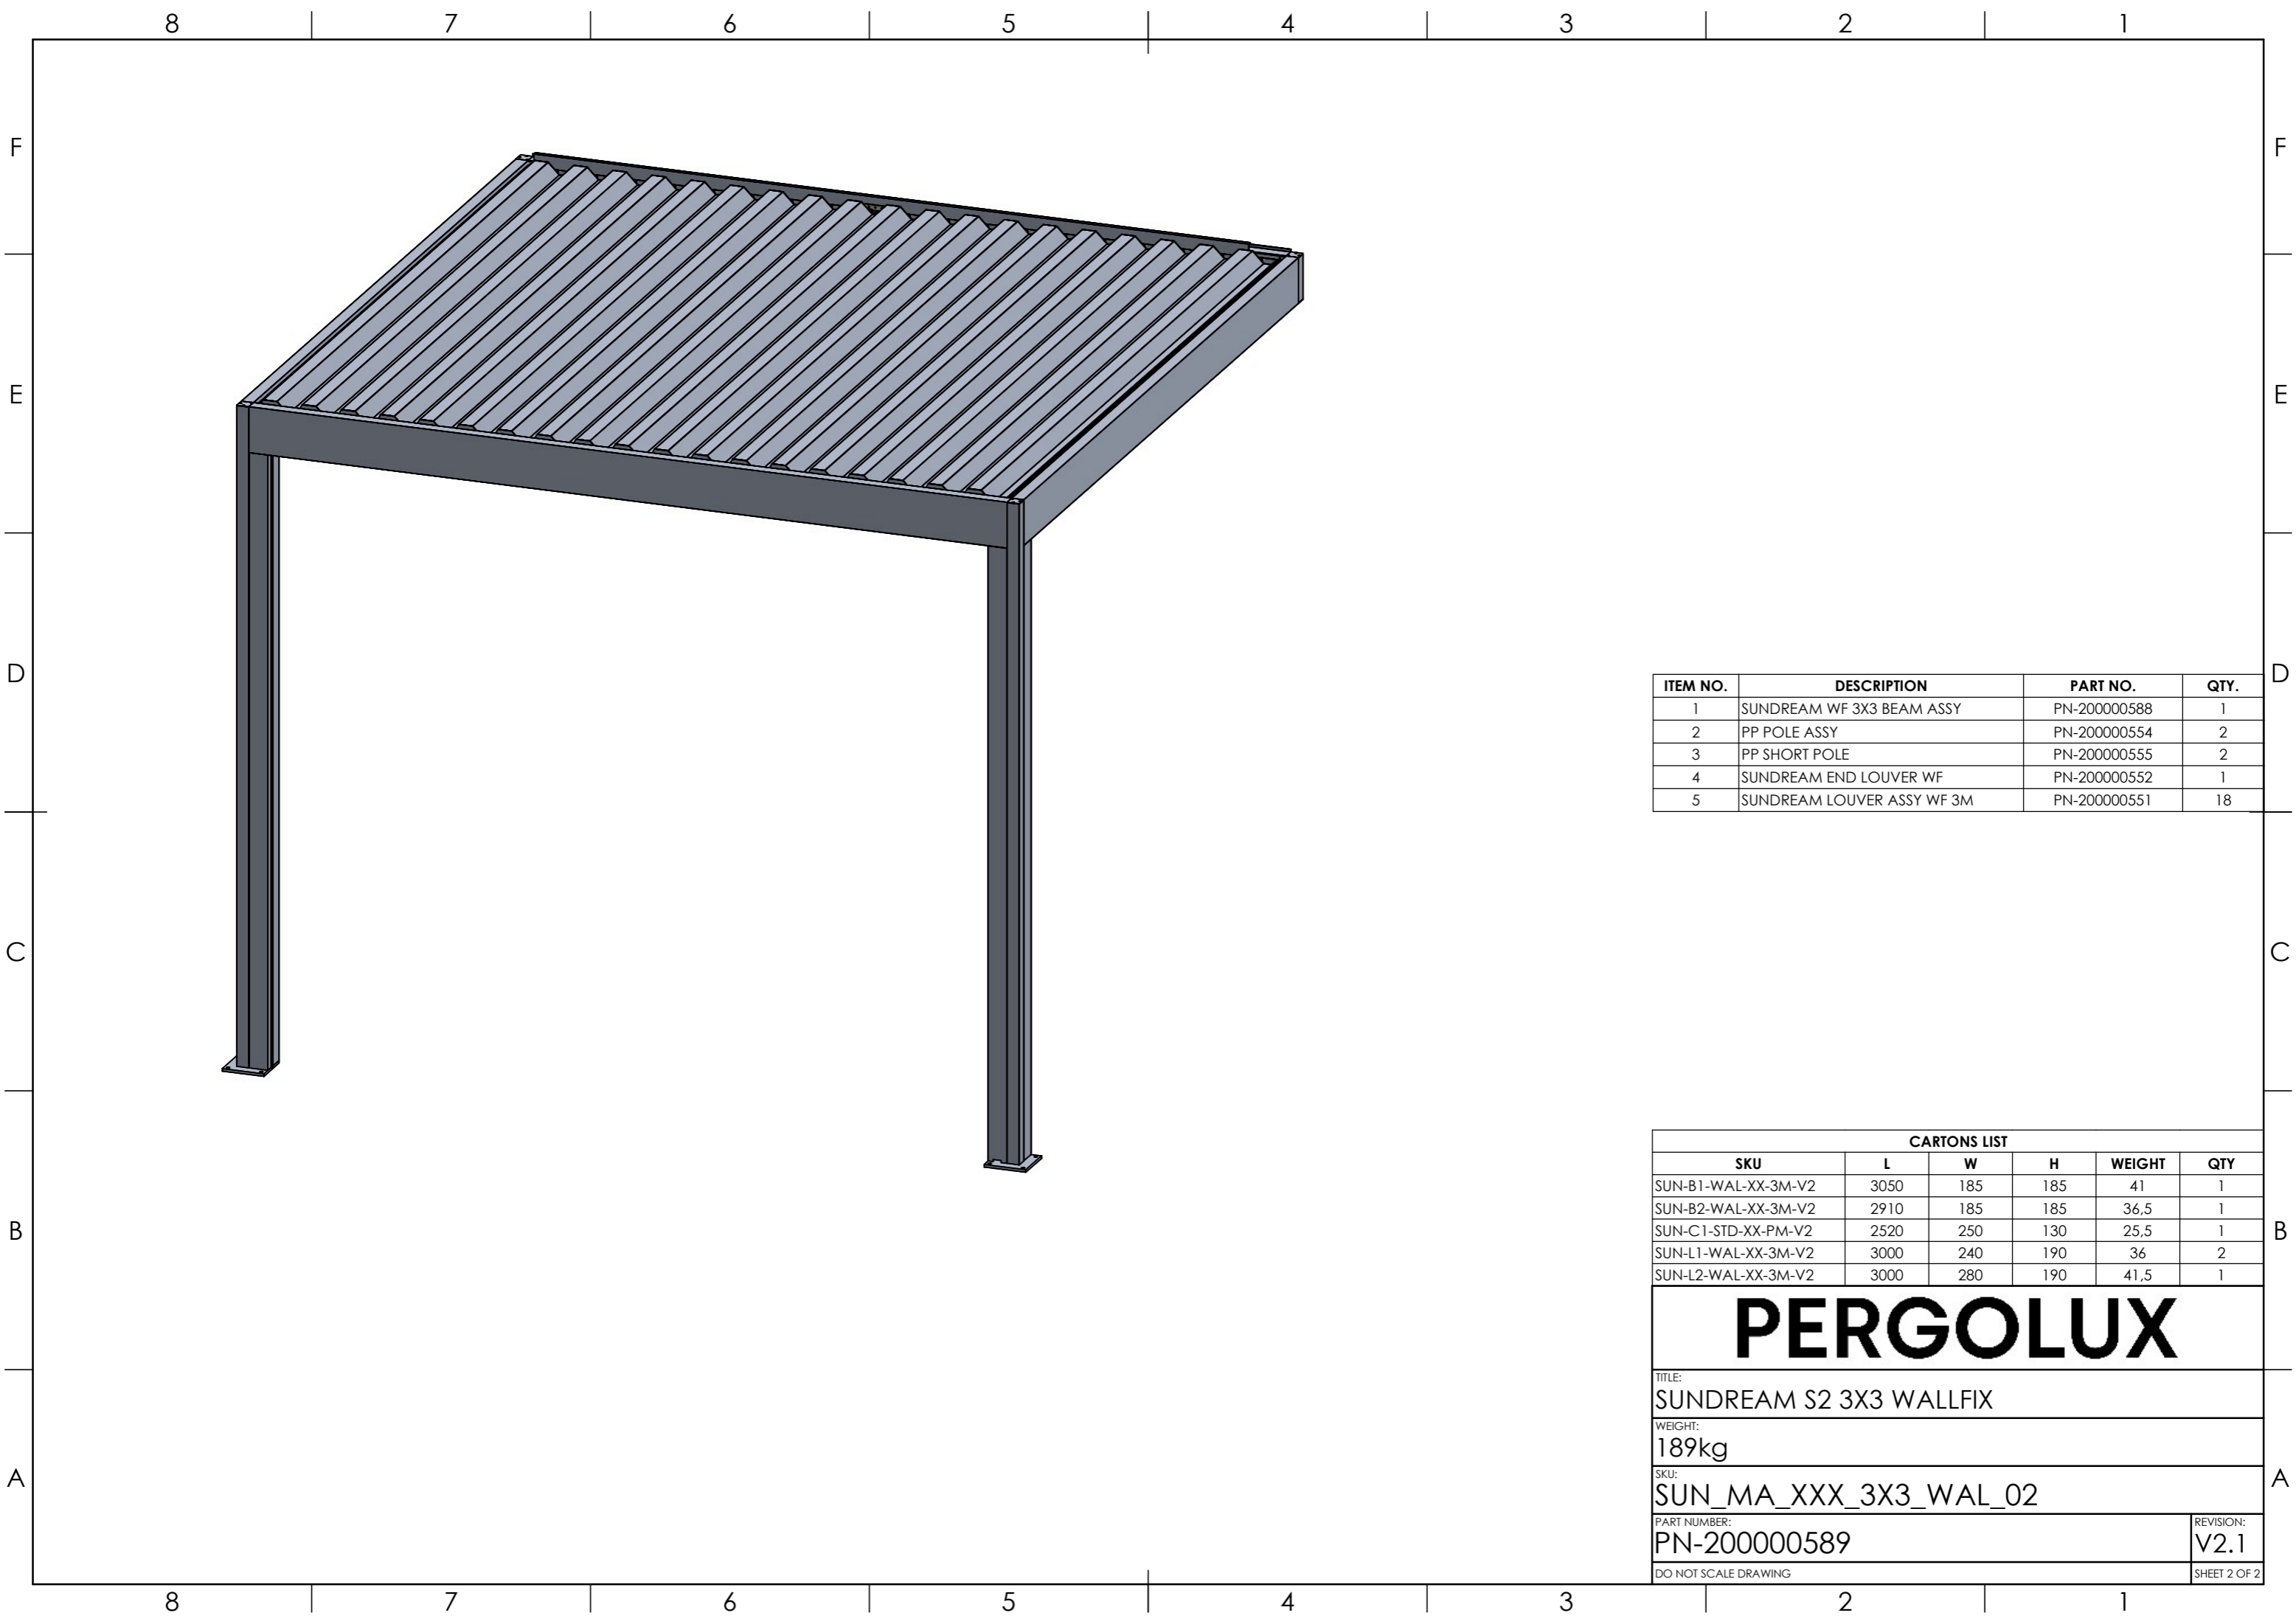

ITEM NO.	DESCRIPTION	PART NO.	QTY.
1	SUNDREAM WF 3X3 BEAM ASSY	PN-200000588	1
2	PP POLE ASSY	PN-200000554	2
3	PP SHORT POLE	PN-200000555	2
4	SUNDREAM END LOUVER WF	PN-200000552	1
5	SUNDREAM LOUVER ASSY WF 3M	PN-200000551	18

CARTONS LIST					
SKU	L	W	H	WEIGHT	QTY
SUN-B1-WAL-XX-3M-V2	3050	185	185	41	1
SUN-B2-WAL-XX-3M-V2	2910	185	185	36,5	1
SUN-C1-STD-XX-PM-V2	2520	250	130	25,5	1
SUN-L1-WAL-XX-3M-V2	3000	240	190	36	2
SUN-L2-WAL-XX-3M-V2	3000	280	190	41,5	1

PERGOLUX	
TITLE: SUNDREAM S2 3X3 WALLFIX	
WEIGHT: 189kg	
SKU: SUN_MA_XXX_3X3_WAL_02	
PART NUMBER: PN-200000589	REVISION: V2.1
DO NOT SCALE DRAWING	SHEET 2 OF 2