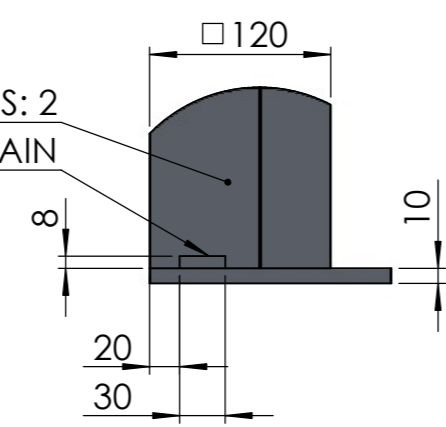

PERGOLUX	
TITLE: SUNDREAM S2 3X5 WALLFIX	
WEIGHT: 275kg	
SKU: SUN_MA_XXX_3X5_WAL_02	
PART NUMBER: PN-200000599	REVISION V2.1
DO NOT SCALE DRAWING	ALL DIMENSIONS ARE IN MILLIMETERS
	SHEET 1 OF 2