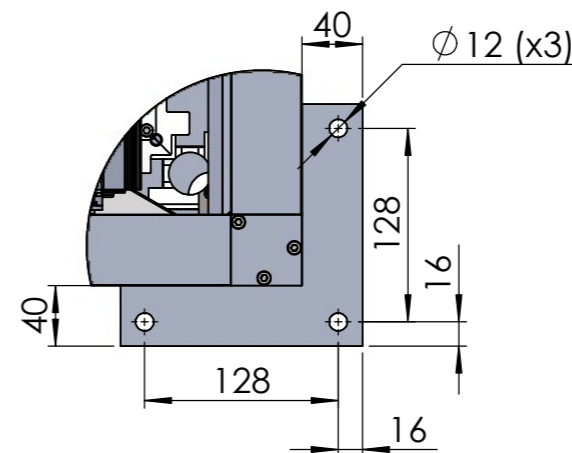

PERGOLUX

TITLE: SUNDREAM S2 3X3 WALLFIX	
WEIGHT: 189kg	
SKU: SUN_MA_XXX_3X3_WAL_02	
PART NUMBER: PN-200000589	REVISION V2.1
DO NOT SCALE DRAWING	ALL DIMENSIONS ARE IN MILLIMETERS
SHEET 1 OF 2