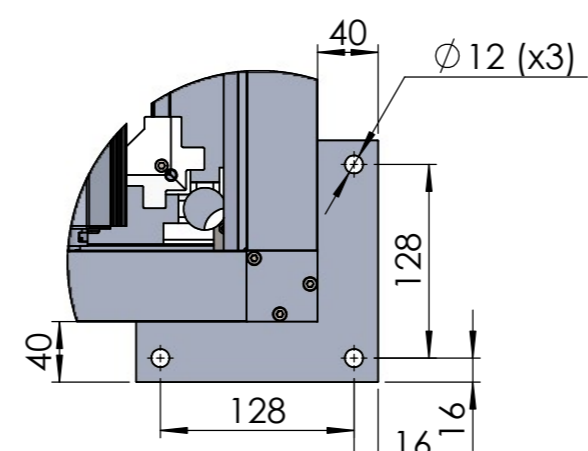

PERGOLUX	
TITLE: SUNDREAM S2 3X6 WALLFIX	
WEIGHT: 337kg	
SKU: SUN_MA_XXX_3X6_WAL_02	
PART NUMBER: PN-200000771	REVISION 0.1
DO NOT SCALE DRAWING	ALL DIMENSIONS ARE IN MILLIMETERS
	SHEET 1 OF 2