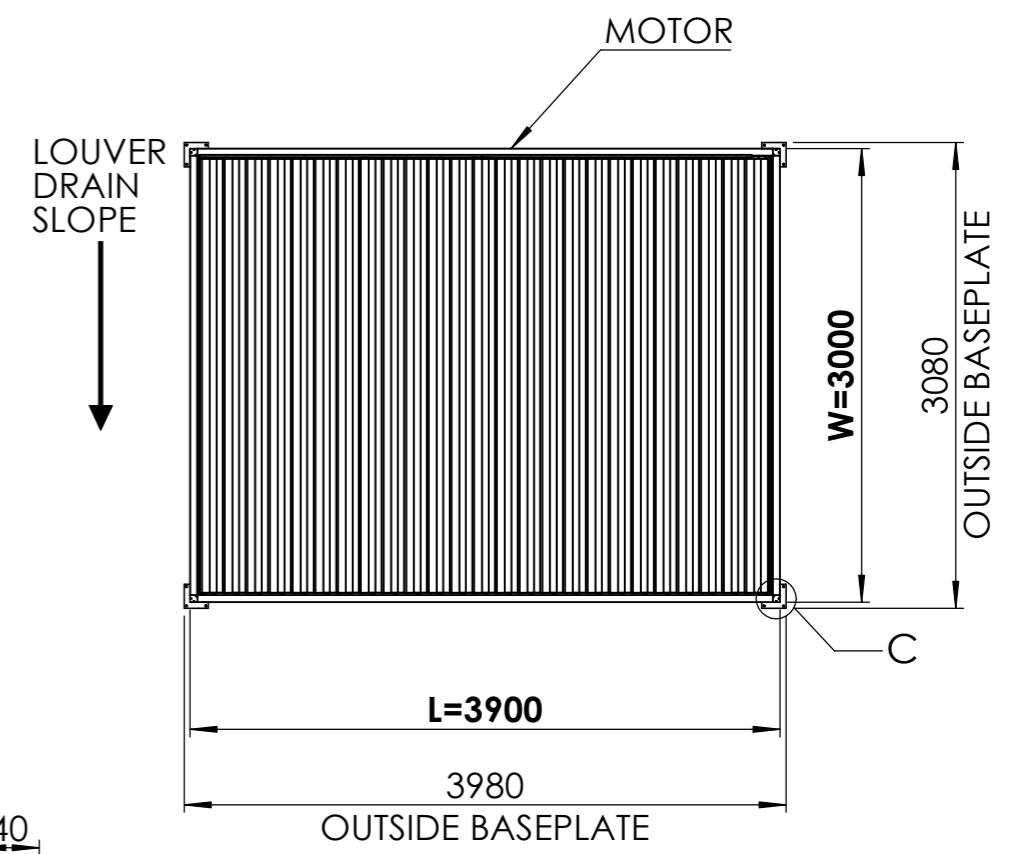

8 7 6 5 4 3 2 1

F
E
D
C
B
A

DETAIL A
OPEN POSITION