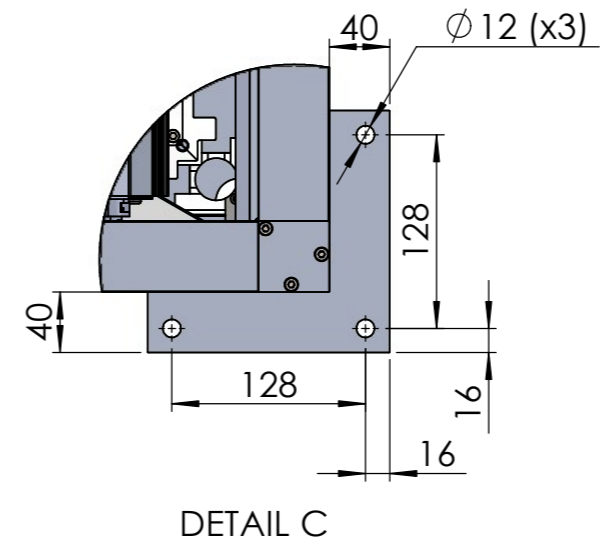

PERGOLUX	
TITLE: SUNDREAM S2 4X5 WALLFIX	
WEIGHT: 345kg	
SKU: SUN_MA_XXX_4X5_WAL_02	
PART NUMBER: PN-200000612	REVISION V2.1
DO NOT SCALE DRAWING	ALL DIMENSIONS ARE IN MILLIMETERS
	SHEET 1 OF 2