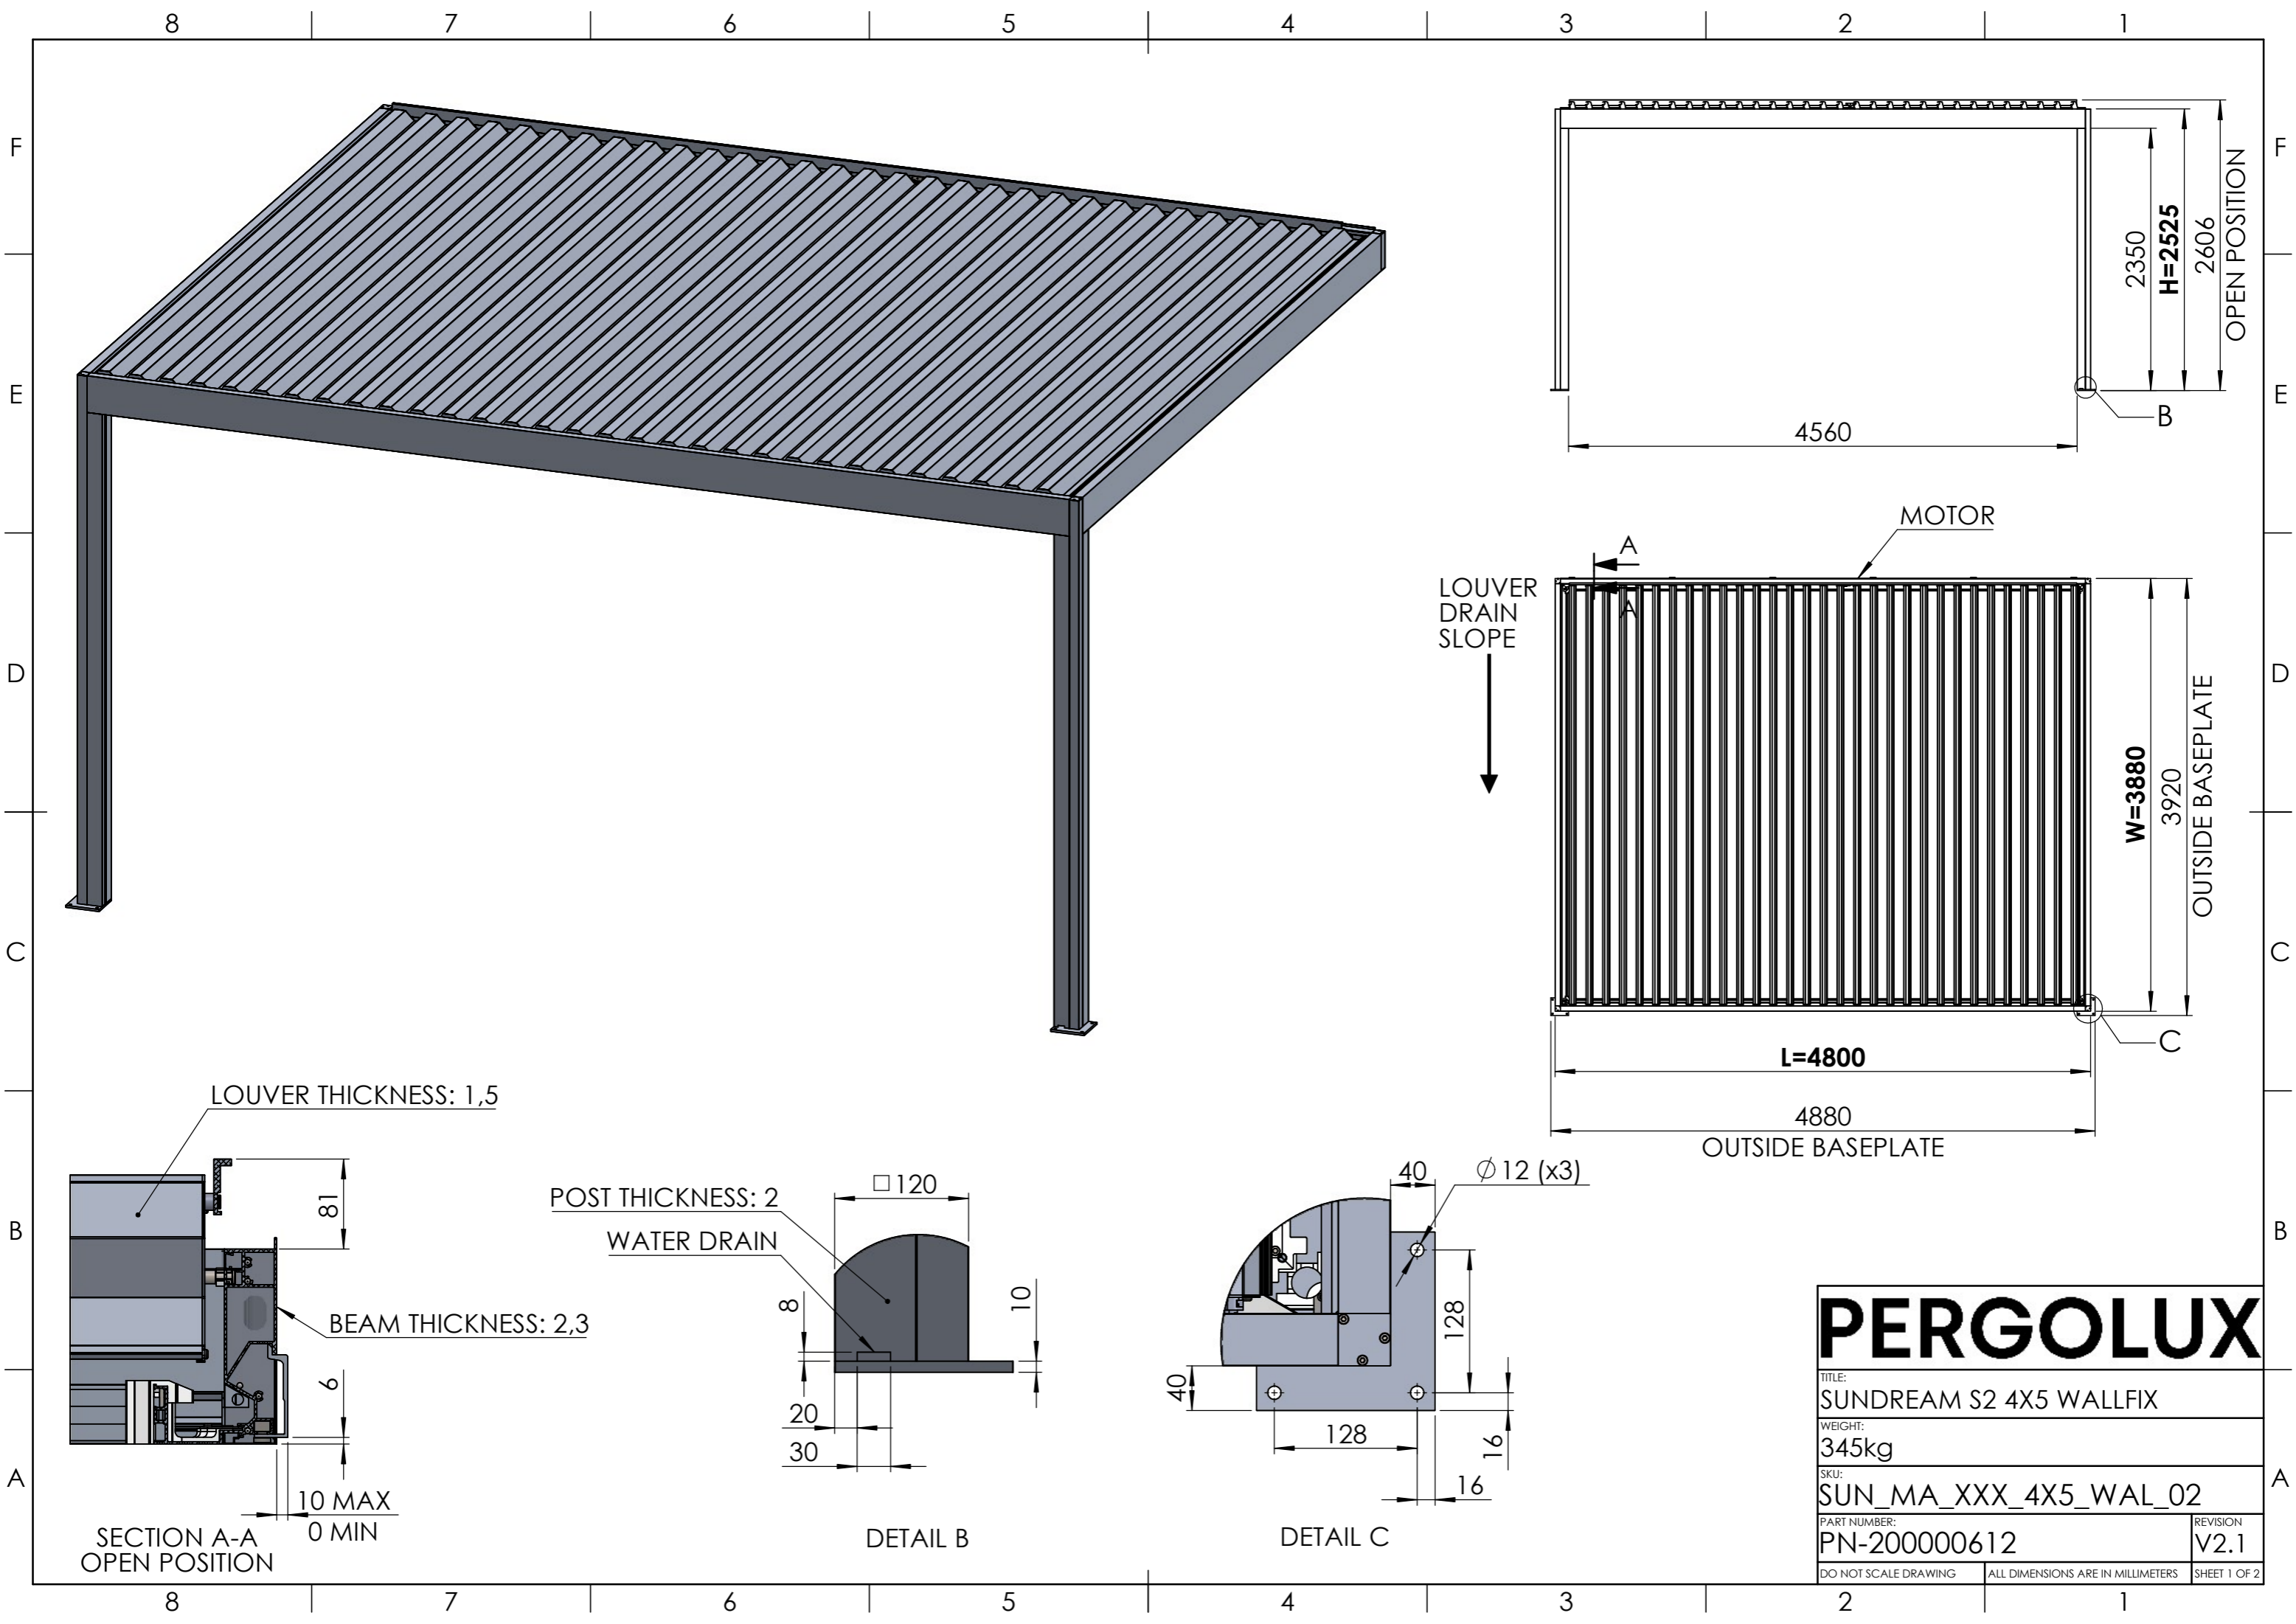

PERGOLUX	
TITLE: SUNDREAM S2 4X5 WALLFIX	
WEIGHT: 345kg	
SKU: SUN_MA_XXX_4X5_WAL_02	
PART NUMBER: PN-200000612	REVISION V2.1
DO NOT SCALE DRAWING	ALL DIMENSIONS ARE IN MILLIMETERS
	SHEET 1 OF 2