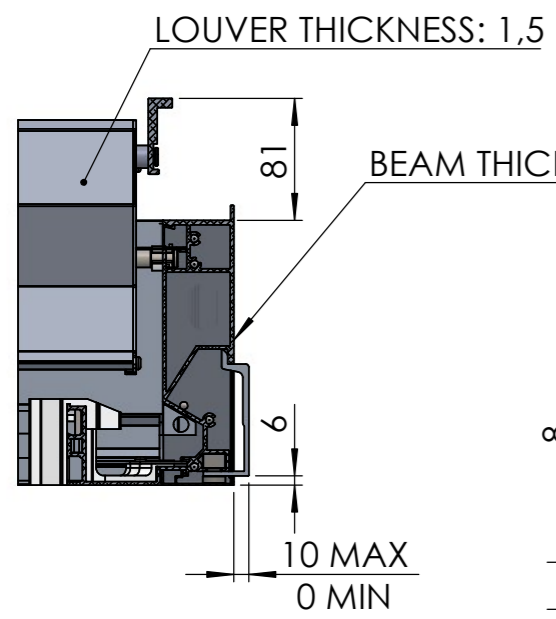

PERGOLUX	
TITLE: SUNDREAM S2 3X6 WALLFIX	
WEIGHT: 337kg	
SKU: SUN_MA_XXX_3X6_WAL_02	
PART NUMBER: PN-200000771	REVISION 0.1
DO NOT SCALE DRAWING	ALL DIMENSIONS ARE IN MILLIMETERS
	SHEET 1 OF 2