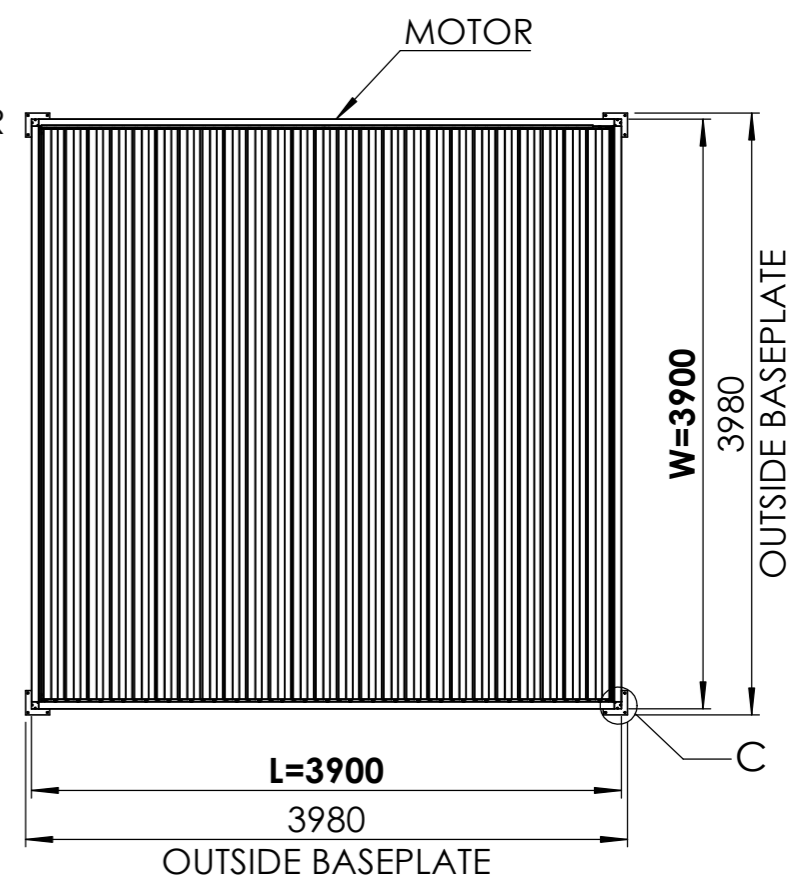

LOUVER
DRAIN
SLOPE

DETAIL A
OPEN POSITION

BEAM THICKNESS: 2,3

POST THICKNESS: 2

WATER DRAIN