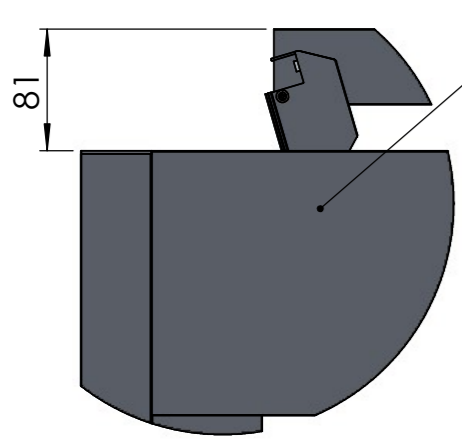

8 7 6 5 4 3 2 1

F
E
D
C
B
A

DETAIL A
OPEN POSITION