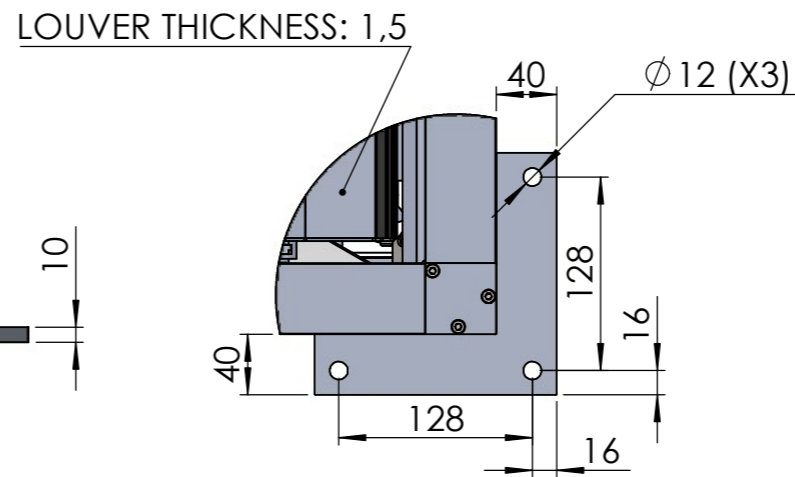

DO NOT SCALE DRAWING SHEET 2 OF 2

DETAIL A  
OPEN POSITION

DETAIL B

DETAIL C

|  |                                   |
|--|-----------------------------------|
| <b>PERGOLUX</b>                        |                                   |
| TITLE:<br>SUNDREAM S2 3X5 FREESTANDING |                                   |
| WEIGHT:<br>306kg                       |                                   |
| SKU:<br>SUN_MA_XXX_3X5_FRE_02          |                                   |
| PART NUMBER:<br>PN-200000639           | REVISION<br>V2.1                  |
| DO NOT SCALE DRAWING                   | ALL DIMENSIONS ARE IN MILLIMETERS |
| SHEET 1 OF 2                           |                                   |