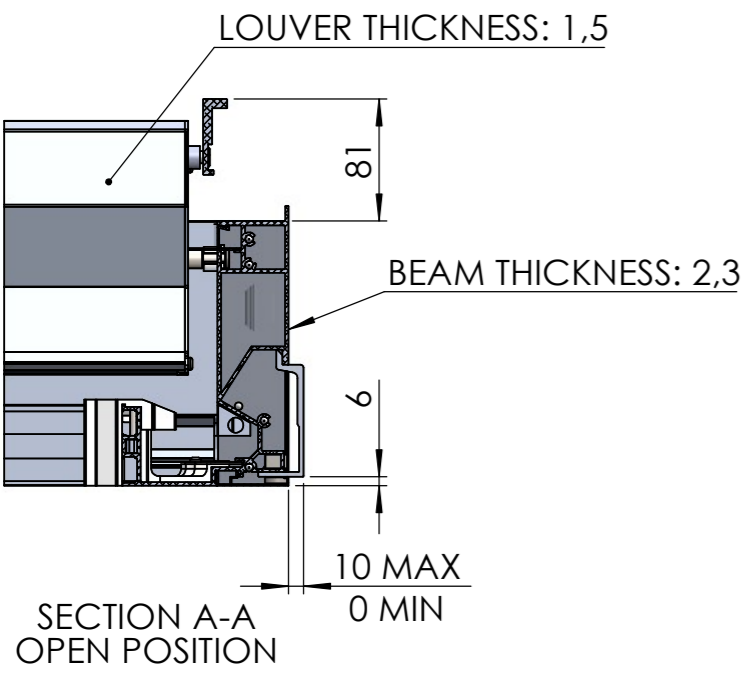

PERGOLUX	
TITLE: SUNDREAM S2 3X4 WALLFIX	
WEIGHT: 232kg	
SKU: SUN_MA_XXX_3X4_WAL_02	
PART NUMBER: PN-200000550	REVISION V2.1
DO NOT SCALE DRAWING	ALL DIMENSIONS ARE IN MILLIMETERS
SHEET 1 OF 2