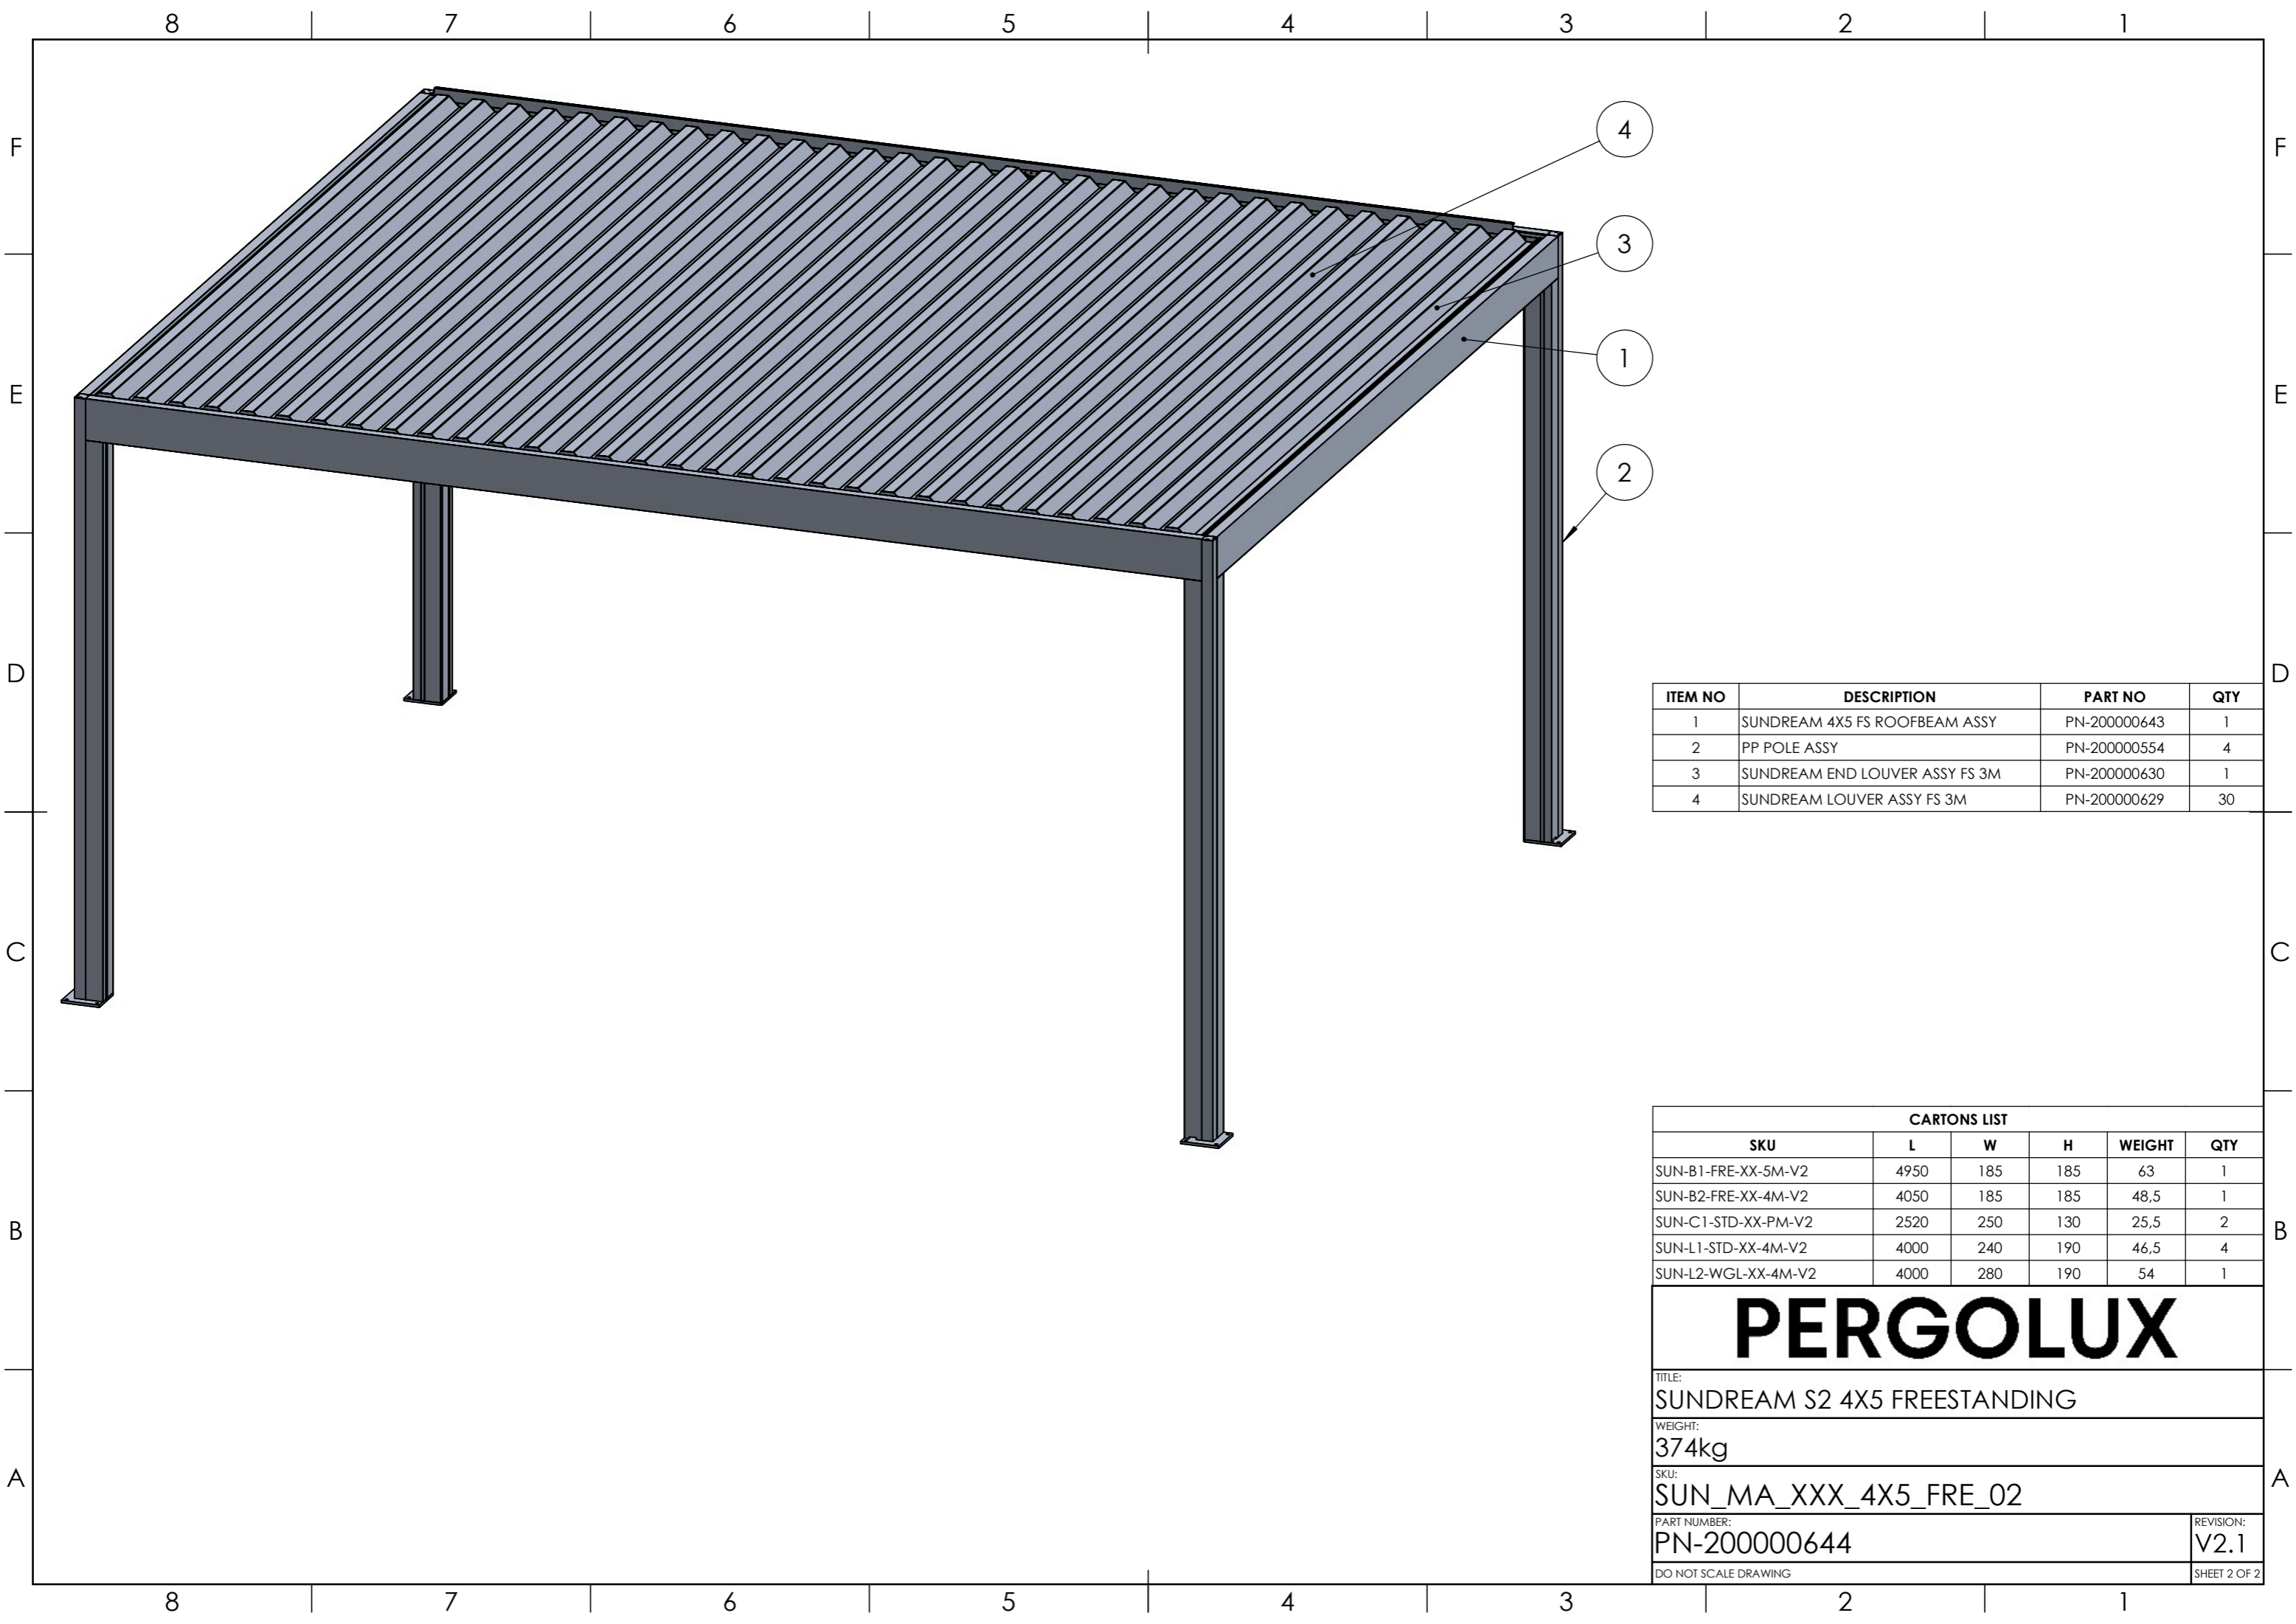

DO NOT SCALE DRAWING SHEET 2 OF 2

|  |                                   |
|--|-----------------------------------|
| <b>PERGOLUX</b>                        |                                   |
| TITLE:<br>SUNDREAM S2 4X5 FREESTANDING |                                   |
| WEIGHT:<br>374kg                       |                                   |
| SKU:<br>SUN_MA_XXX_4X5_FRE_02          |                                   |
| PART NUMBER:<br>PN-200000644           | REVISION<br>V2.1                  |
| DO NOT SCALE DRAWING                   | ALL DIMENSIONS ARE IN MILLIMETERS |
|  | SHEET 1 OF 2                      |