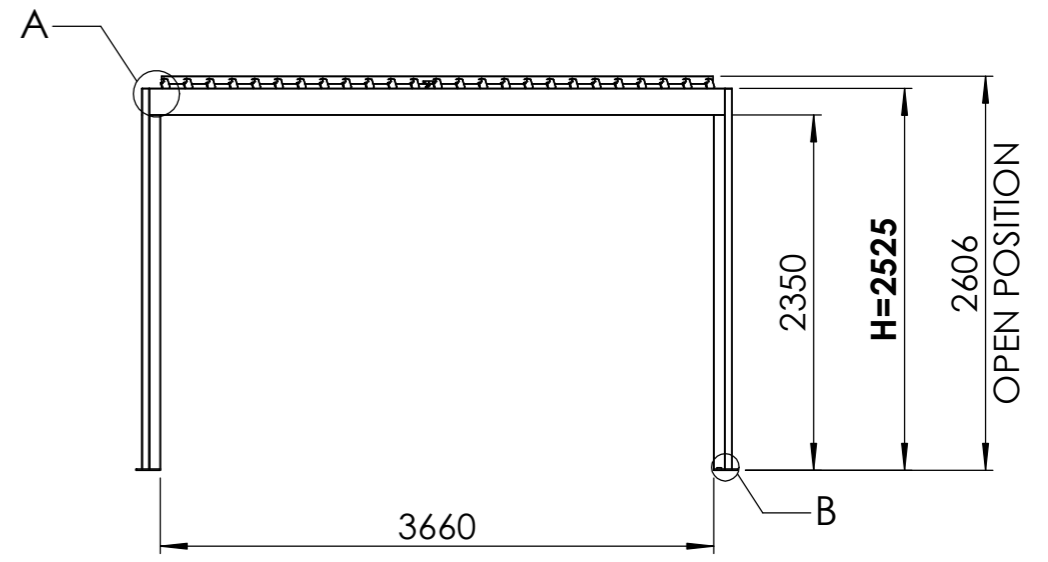

8 7 6 5 4 3 2 1

F
E
D
C
B
A

DETAIL A
OPEN POSITION