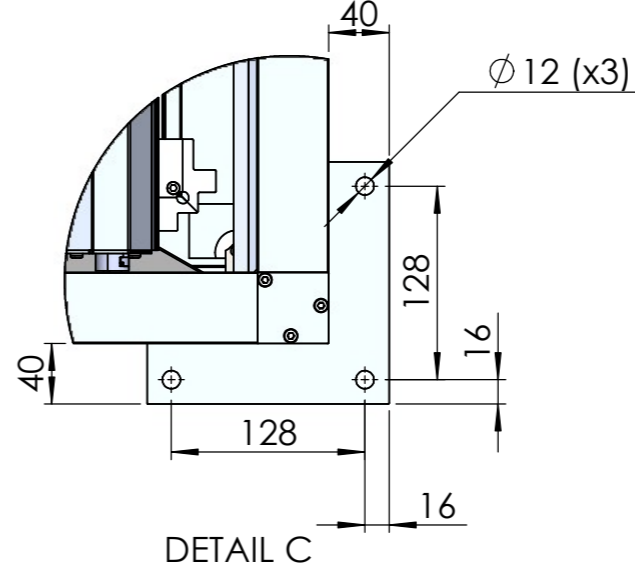

PERGOLUX	
TITLE: SUNDREAM S2 3X4 WALLFIX	
WEIGHT: 232kg	
SKU: SUN_MA_XXX_3X4_WAL_02	
PART NUMBER: PN-200000550	REVISION V2.1
DO NOT SCALE DRAWING	ALL DIMENSIONS ARE IN MILLIMETERS
SHEET 1 OF 2