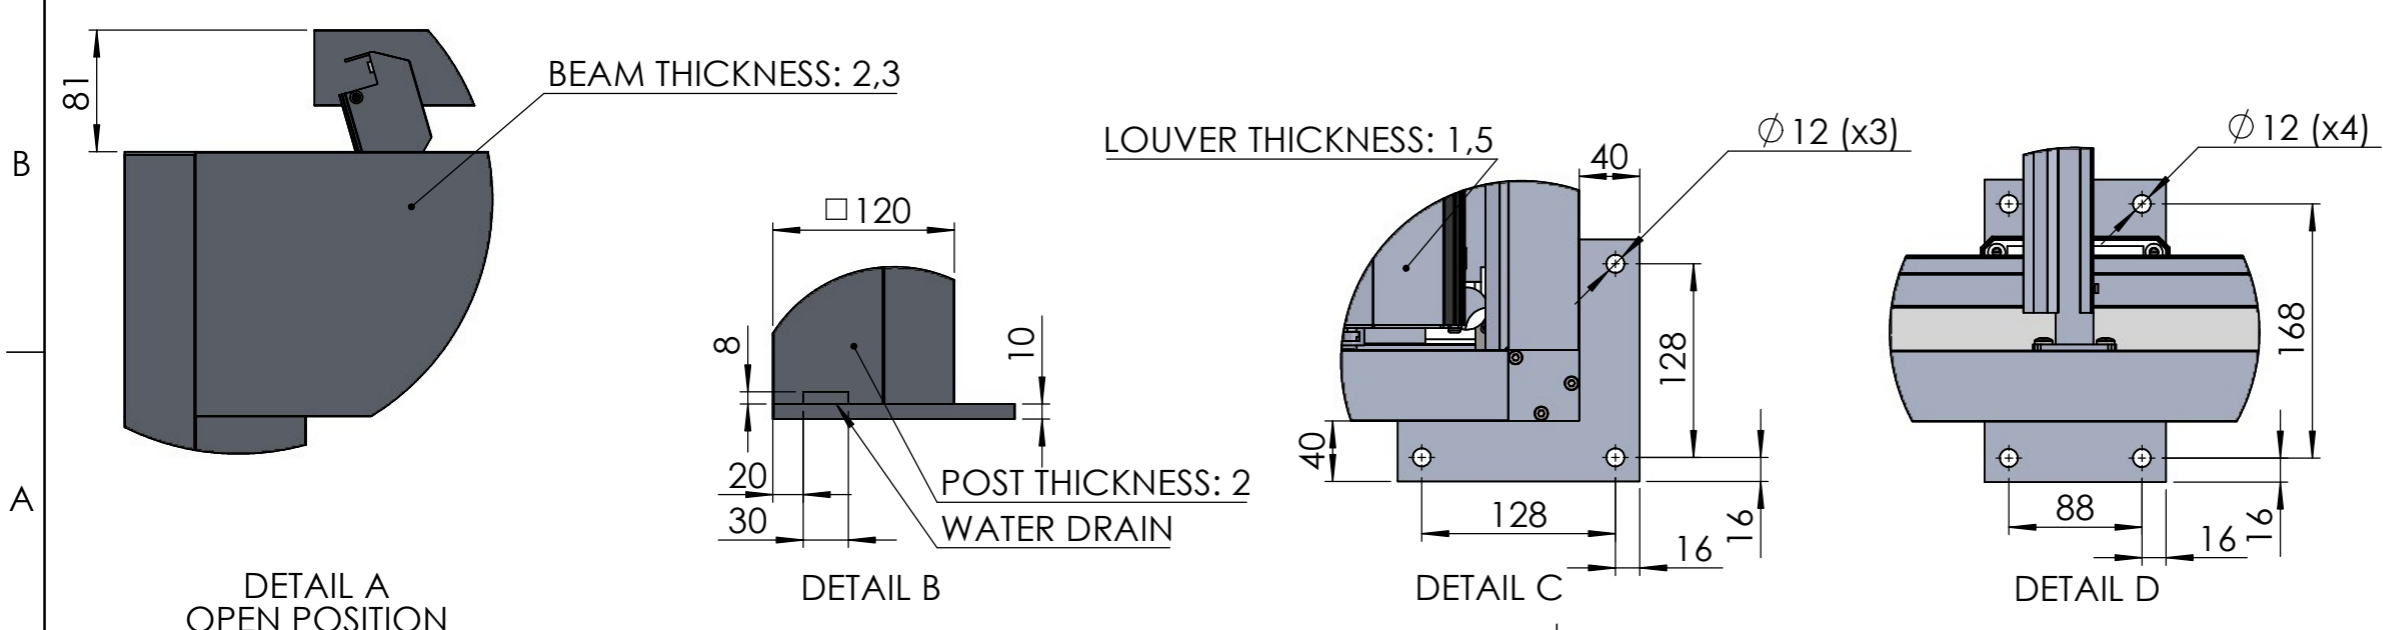

PERGOLUX

TITLE:
SUN V2 3X6 FREESTANDING

WEIGHT:
380kg

SKU:
SUN_MA_XXX_3X6_FRE_02

PART NUMBER:
PN-200000766

REVISION:
0.1

DO NOT SCALE DRAWING   ALL DIMENSIONS ARE IN MILLIMETERS   SHEET 1 OF 2