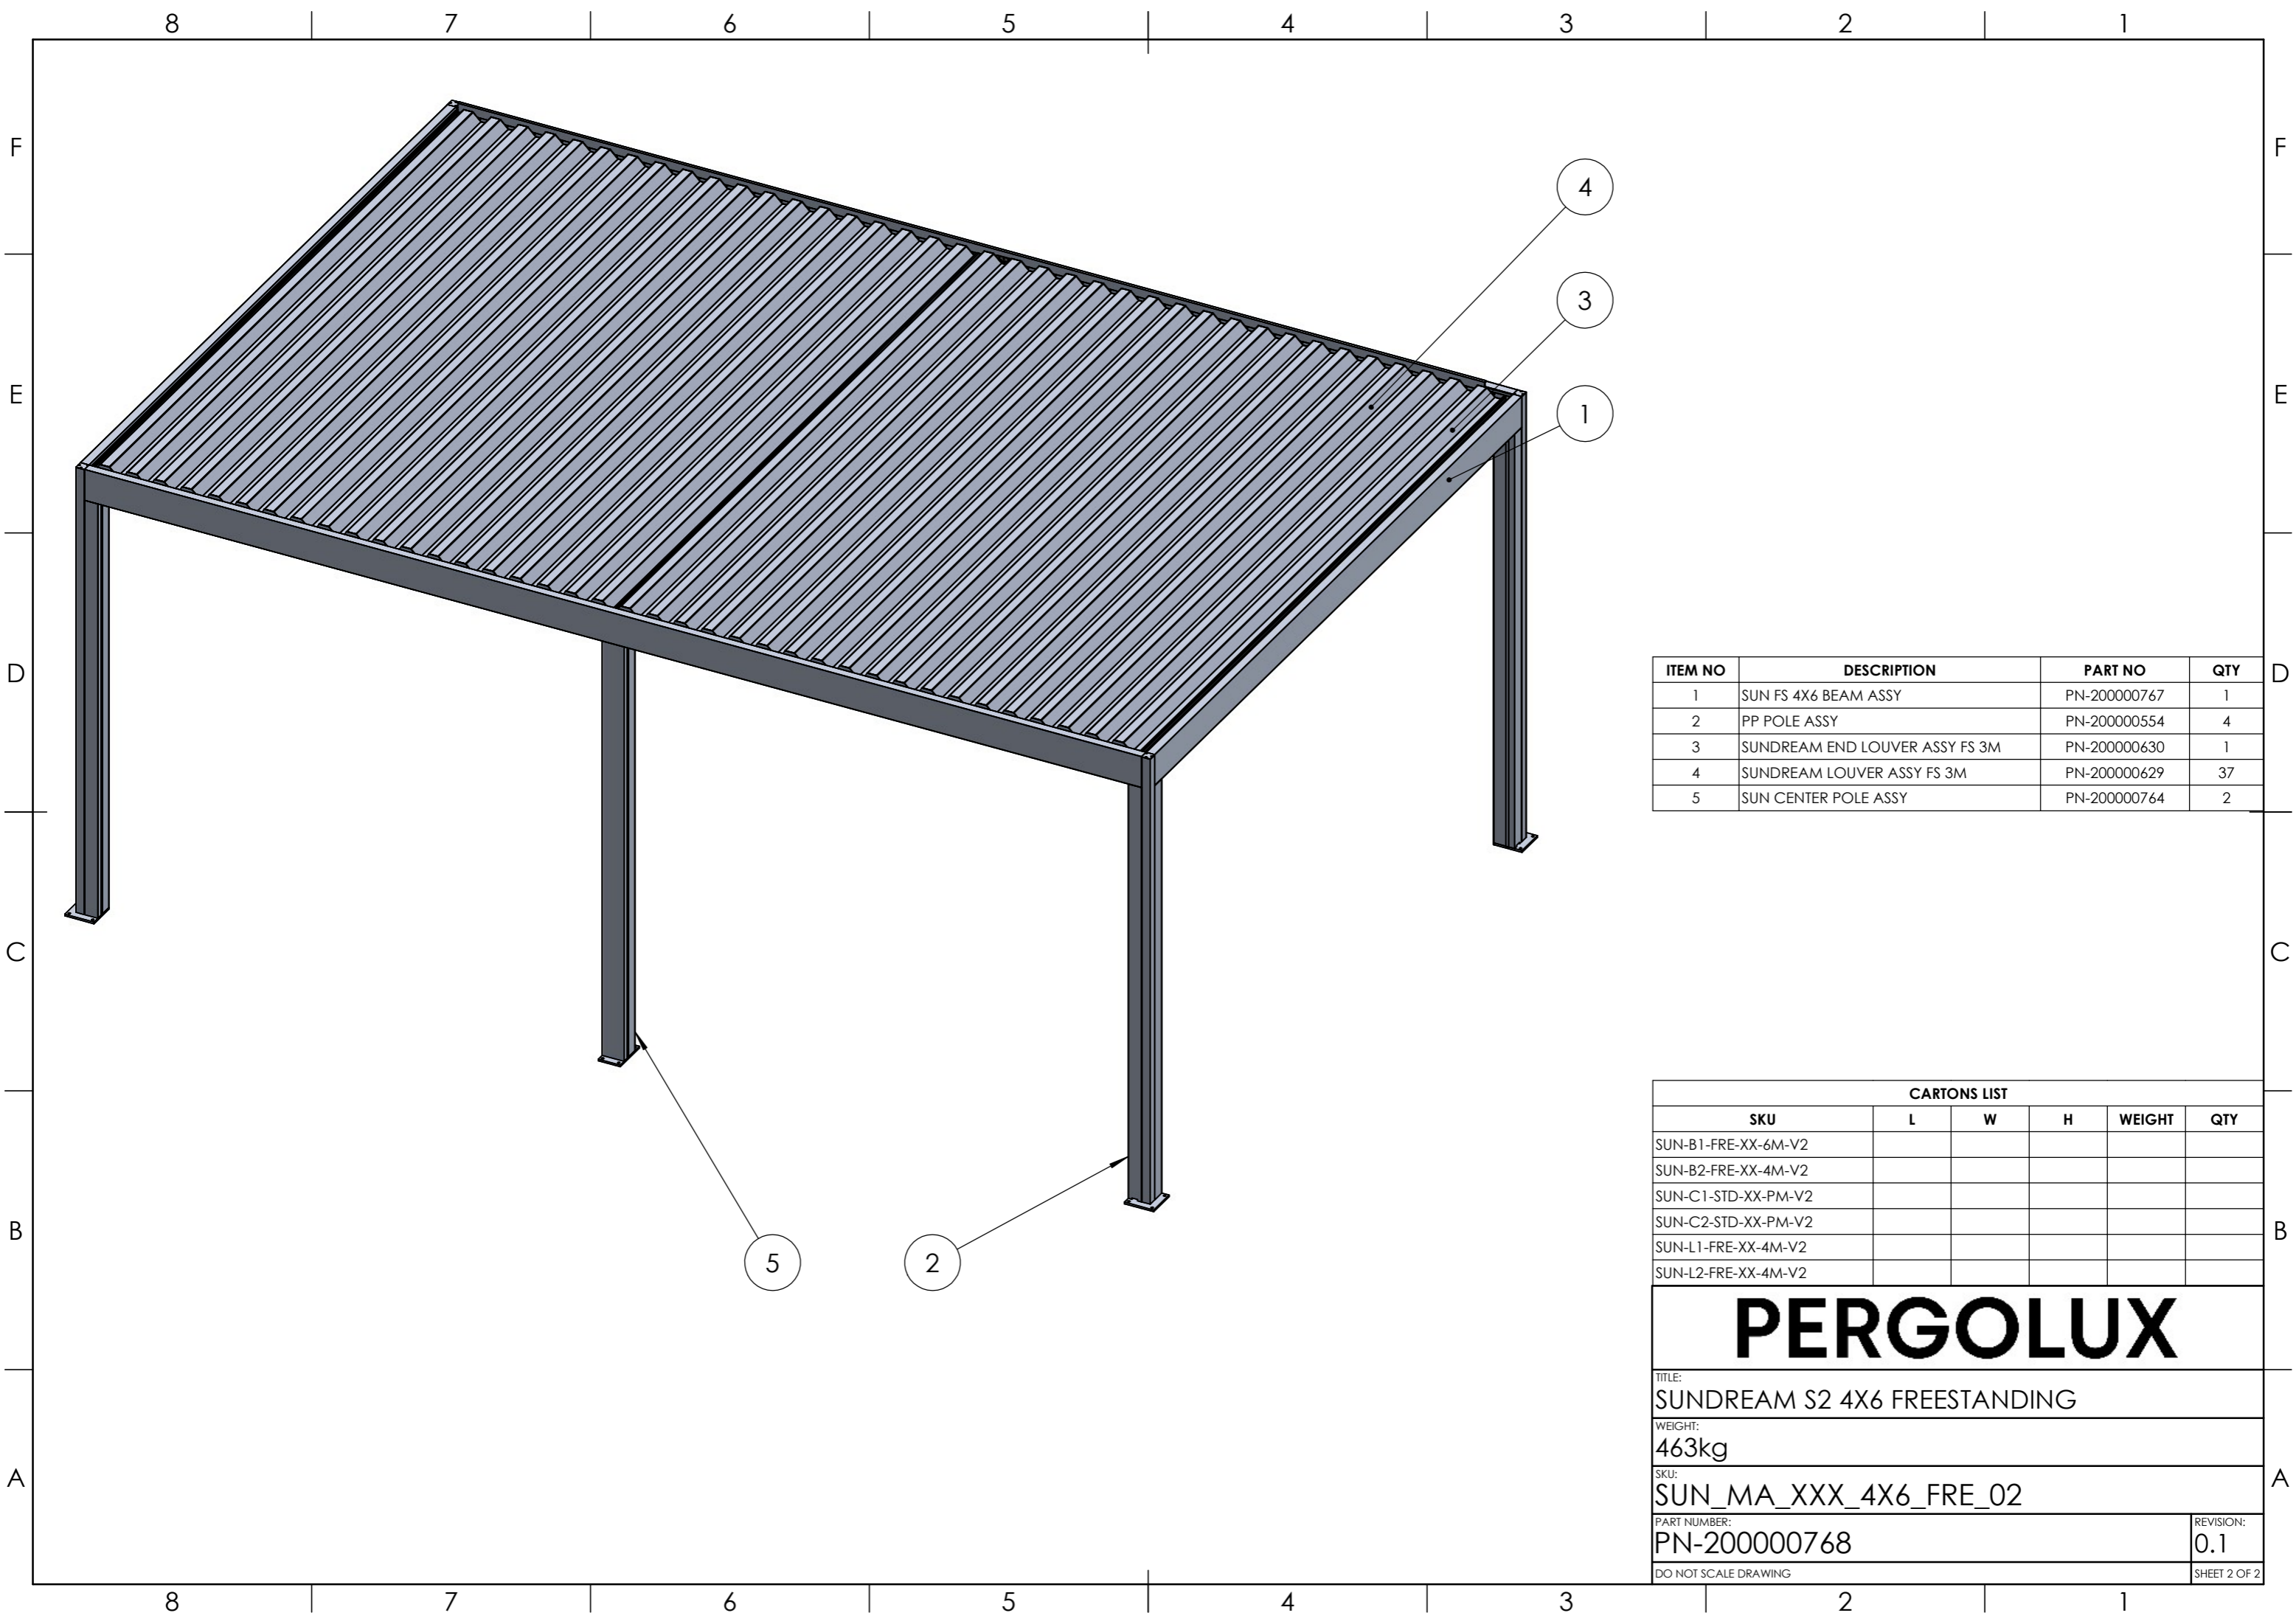

ITEM NO	DESCRIPTION	PART NO	QTY
1	SUN FS 4X6 BEAM ASSY	PN-200000767	1
2	PP POLE ASSY	PN-200000554	4
3	SUNDREAM END LOUVER ASSY FS 3M	PN-200000630	1
4	SUNDREAM LOUVER ASSY FS 3M	PN-200000629	37
5	SUN CENTER POLE ASSY	PN-200000764	2

CARTONS LIST					
SKU	L	W	H	WEIGHT	QTY
SUN-B1-FRE-XX-6M-V2					
SUN-B2-FRE-XX-4M-V2					
SUN-C1-STD-XX-PM-V2					
SUN-C2-STD-XX-PM-V2					
SUN-L1-FRE-XX-4M-V2					
SUN-L2-FRE-XX-4M-V2					

PERGOLUX

TITLE:
SUNDREAM S2 4X6 FREESTANDING

WEIGHT:
463kg

SKU:
SUN_MA_XXX_4X6_FRE_02

PART NUMBER: PN-200000768	REVISION: 0.1

DO NOT SCALE DRAWING SHEET 2 OF 2