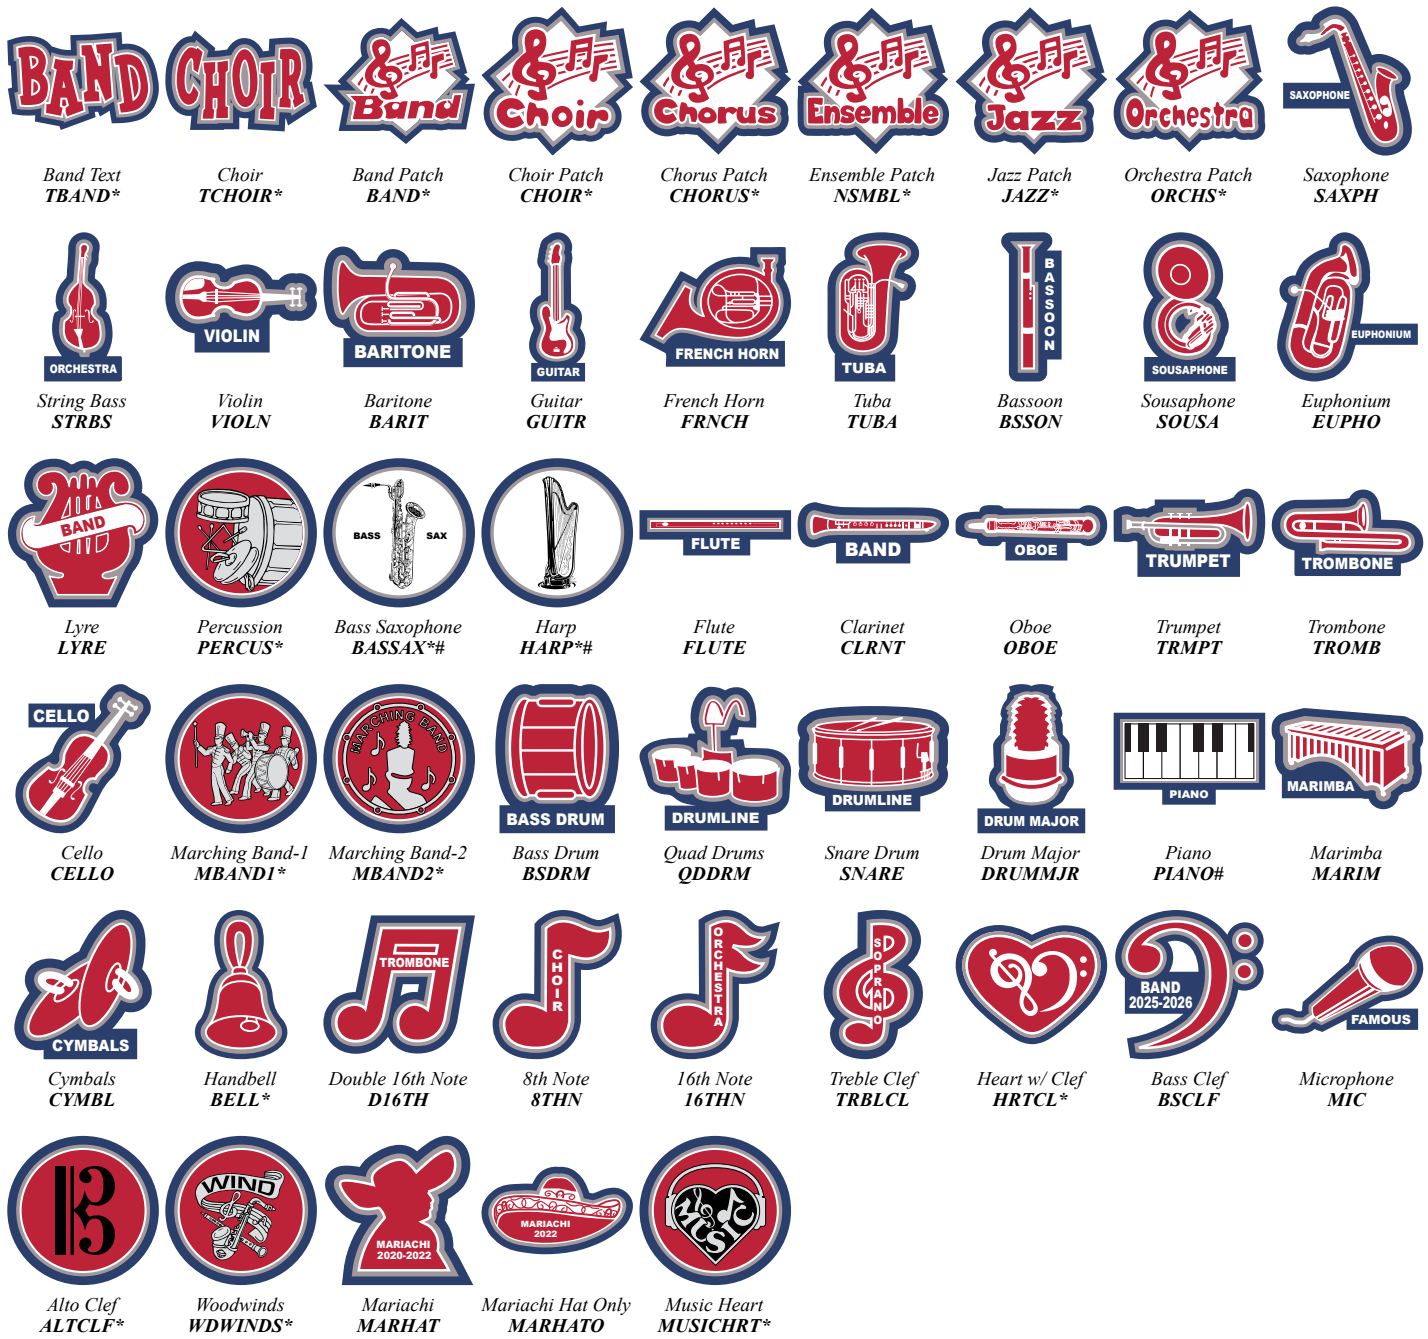

* - These patches do not allow text / # - These patches are as shown - only felt changes to school color

CHEER & DANCE

CHEVRONS

BAND & MUSIC

* - These patches do not allow text / # - These patches are as shown - only felt changes to school color