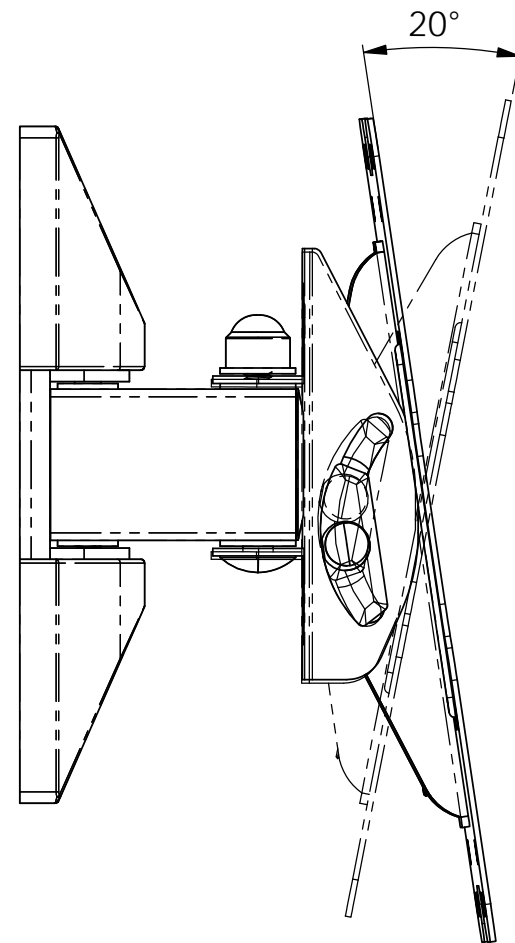

△ A 关键尺寸

△ B 重要尺寸

Ⓡ 版本号

DRAWING NO.		TOL UNLESS SPECIFIED 1 PLC DEC: ±0.25 2 PLC DEC: ±0.10 ANGLES: ±0.5°		 					
SCALE	REV	SIZE	SHEET	PART		REV	ECN	SIGN	DATE
NO SCALE	0	A4	1/1						
<h1>Suncraft</h1>				MATERIAL: SEE NOTE		DESIGNED	SUNCRAFT		
						DRAWN	Kate	2014.07.31	
						CHECKED			
						APPROVED			

△ A 关键尺寸

A △ B 重要尺寸

⓪ (rev 0) 版本号

比例 1 : 2

DRAWING NO. TOL UNLESS SPECIFIED  
 1 PLC DEC: ±0.25  
 2 PLC DEC: ±0.10  
 ANGLES: ±0.5°

SCALE	REV	SIZE	SHEET	PART
NO SCALE	0	A4	1/1	

**Suncraft**

MATERIAL:  
SEE NOTE