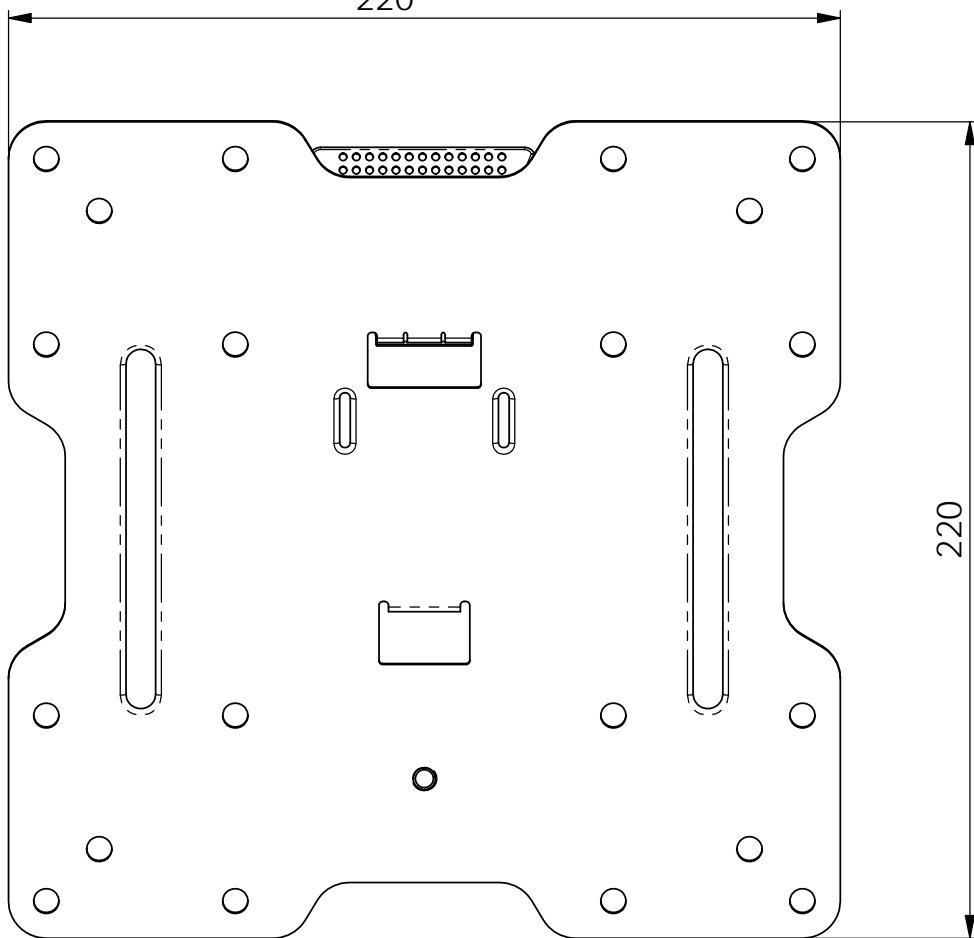

△ A 关键尺寸

△ B 重要尺寸

Ⓡ 版本号

DRAWING NO.		TOL UNLESS SPECIFIED 1 PLC DEC: ±0.25 2 PLC DEC: ±0.10 ANGLES: ±0.5°		 					
SCALE	REV	SIZE	SHEET	PART		REV	ECN	SIGN	DATE
NO SCALE	0	A4	1/1						
<h1>Suncraft</h1>				MATERIAL: SEE NOTE		DESIGNED	SUNCRAFT		
						DRAWN	Kate	2014.07.31	
						CHECKED			
						APPROVED			

△ A 关键尺寸

A △ B 重要尺寸

⓪ (rev 0) 版本号

比例 1 : 2

DRAWING NO. TOL UNLESS SPECIFIED  
 1 PLC DEC: ±0.25  
 2 PLC DEC: ±0.10  
 ANGLES: ±0.5°

SCALE	REV	SIZE	SHEET	PART
NO SCALE	0	A4	1/1	

**Suncraft**

MATERIAL:  
SEE NOTE

REV	ECN	SIGN	DATE
DESIGNED	SUNCRAFT		
DRAWN	Kate		2014.07.31
CHECKED			
APPROVED			