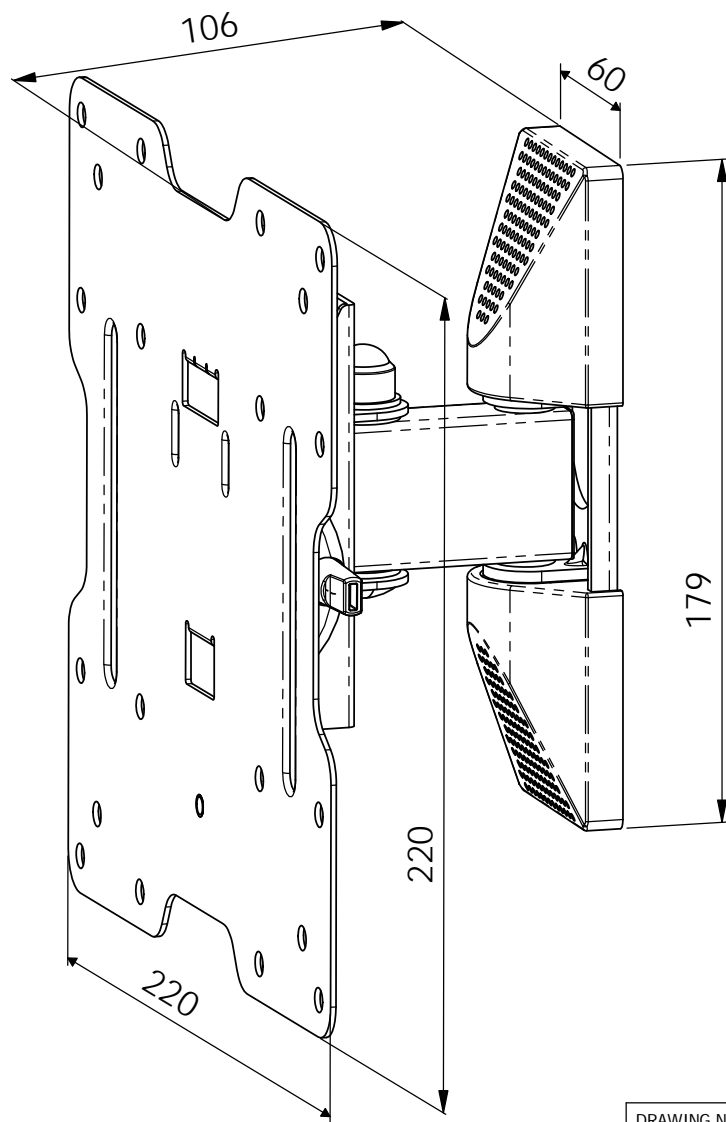

△ A 关键尺寸

△ B 重要尺寸

Ⓡ 版本号

DRAWING NO.		TOL UNLESS SPECIFIED 1 PLC DEC: ±0.25 2 PLC DEC: ±0.10 ANGLES: ±0.5°		 					
SCALE	REV	SIZE	SHEET	PART		REV	ECN	SIGN	DATE
NO SCALE	0	A4	1/1						
<h1>Suncraft</h1>				MATERIAL: SEE NOTE		DESIGNED	SUNCRAFT		
						DRAWN	Kate	2014.07.31	
						CHECKED			
						APPROVED			

△ A 关键尺寸

A △ B 重要尺寸

⓪ (rev 0) 版本号

比例 1 : 2

DRAWING NO. TOL UNLESS SPECIFIED  
 1 PLC DEC: ±0.25  
 2 PLC DEC: ±0.10  
 ANGLES: ±0.5°

SCALE	REV	SIZE	SHEET	PART
NO SCALE	0	A4	1/1	

**Suncraft**

MATERIAL:  
SEE NOTE