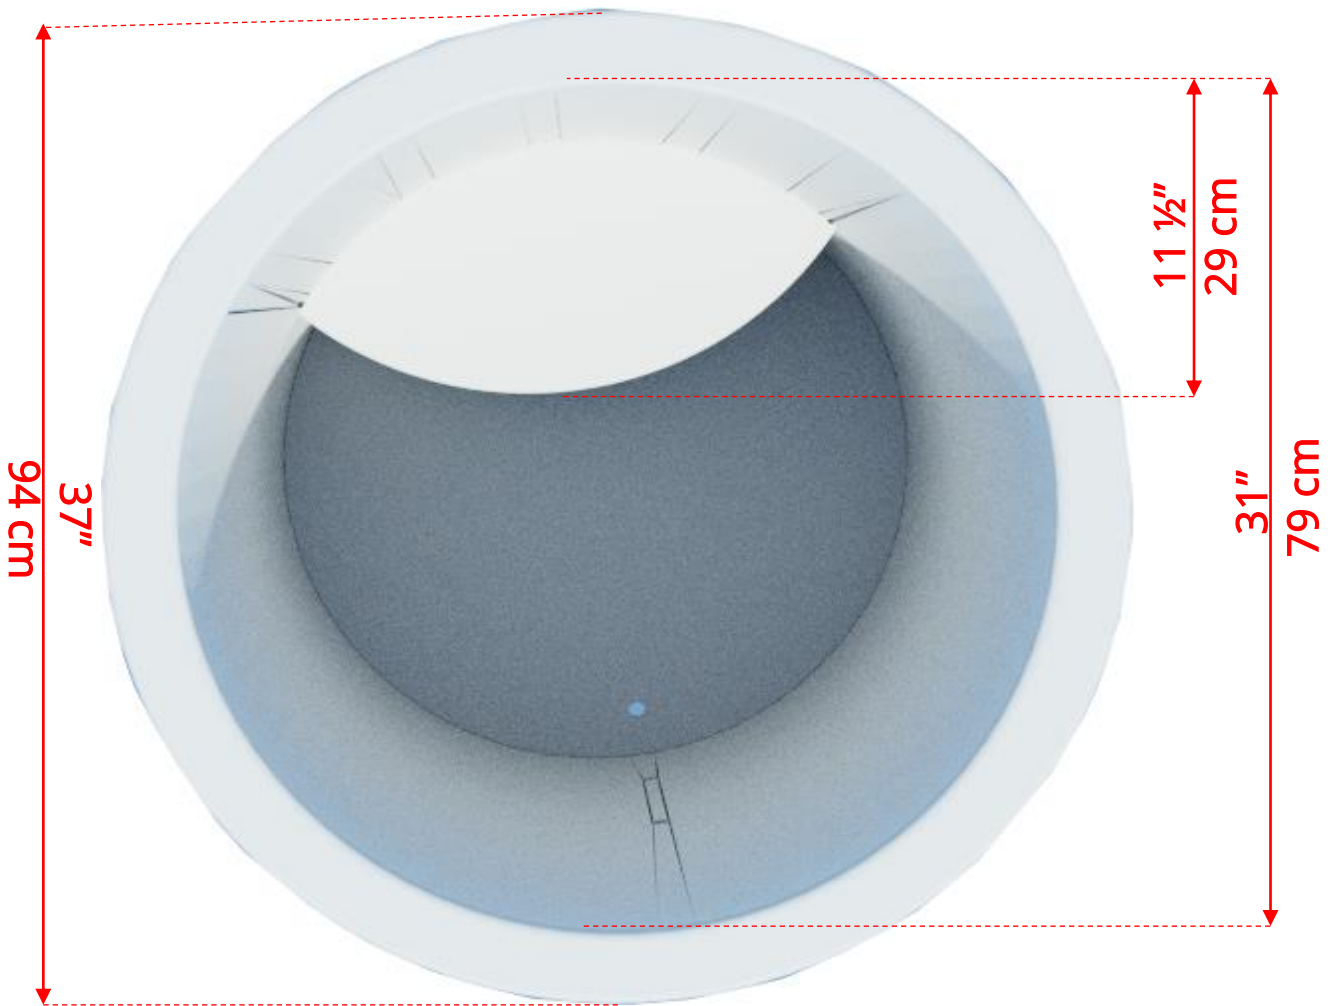

# CT33BP

## The Baltic Plunge Tub

## The Baltic Plunge Tub

Top View

Seat Height 12" (30cm)