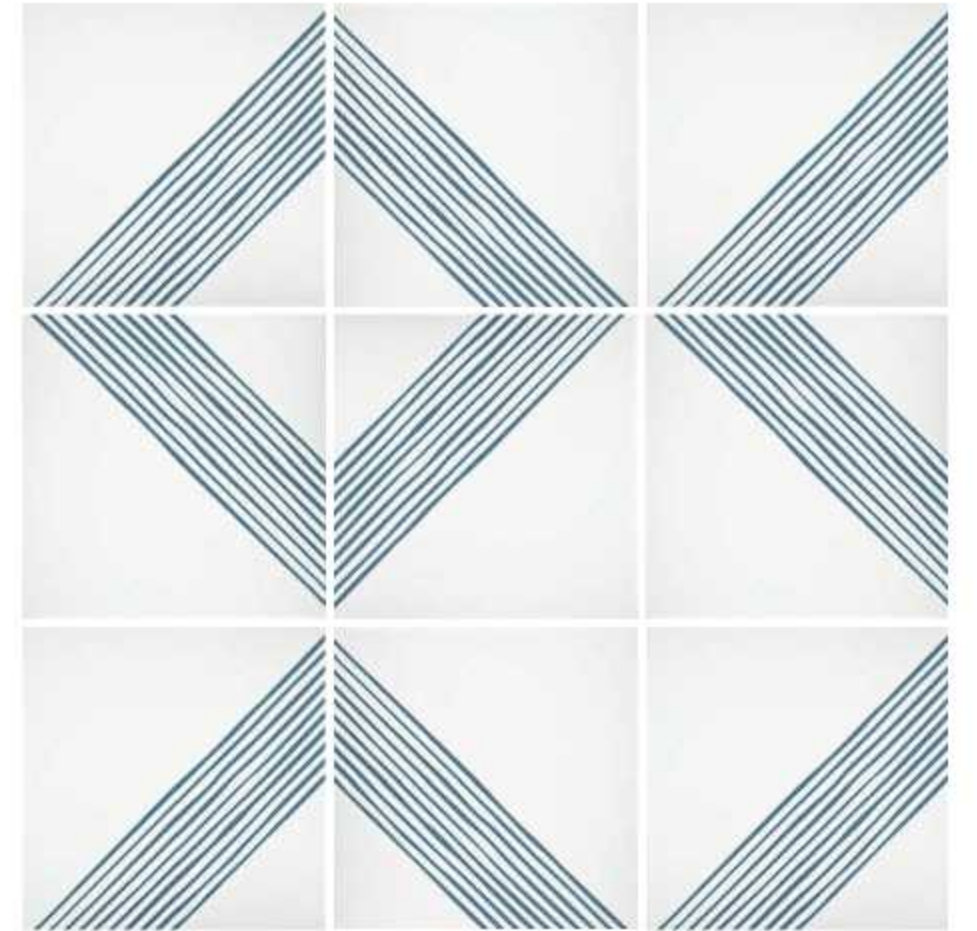

TRIBE

Ivory

Gres Stoneware

8"x8" Diamond
TRB004-88

Ivory

Gres Stoneware

8"x8" Lines
TRB002-88

Denim