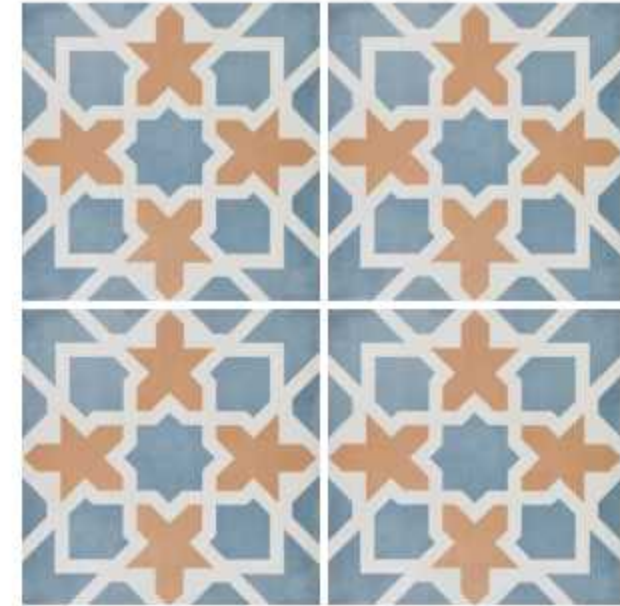

Maiolica Floor

Gres Stoneware

8"x8" White
MAIF281-88

8"x8" Blue Steel
MAIF241-88

8"x8" Taupe
CAHYD013-88

MAIOLICA FLOOR

Maiolica Floor

Gres Stoneware

8"x8" Coto
MAIF295-88

MAIOLICA FLOOR

Pattern

Gres Stoneware

8"x8" Coto
MAIDF295-88

8"x8" Tender Gray
MAIDF261-88

Create your indoor jungle with our Selva collection. Either as a single pattern or patchwork, adding a denim-print base, this series allows for creativity and excitement.