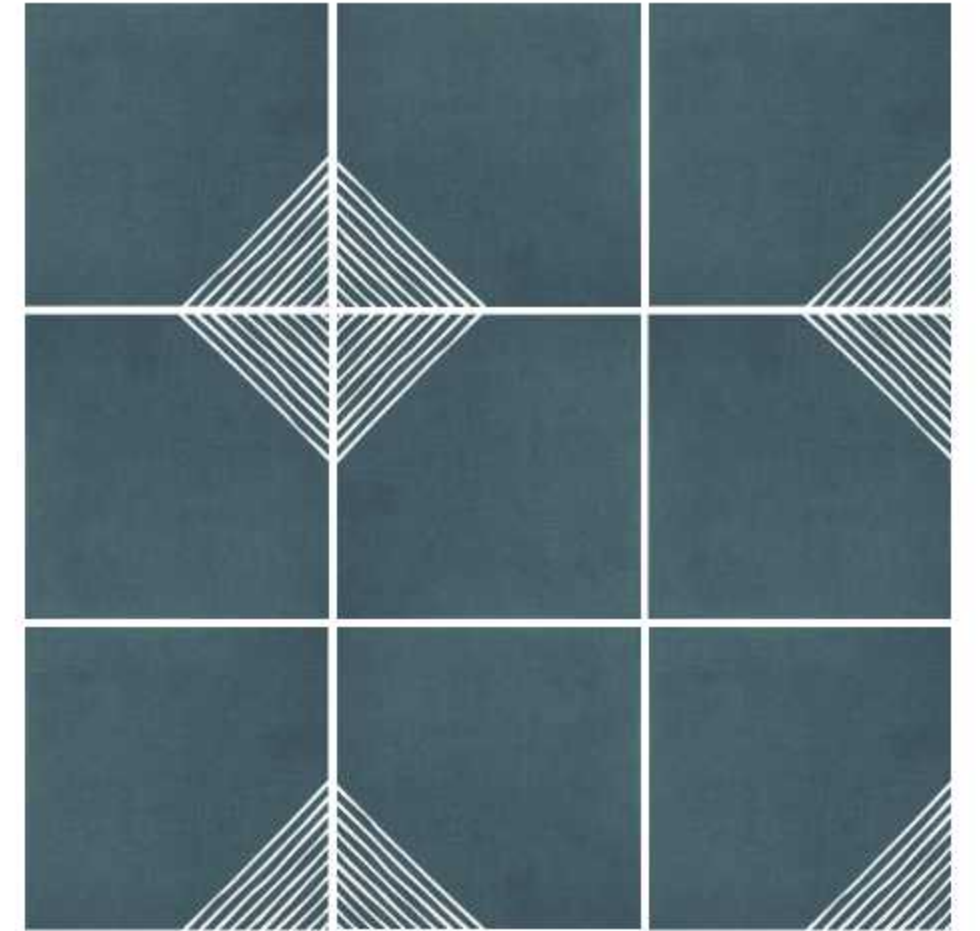

Denim

Gres Stoneware