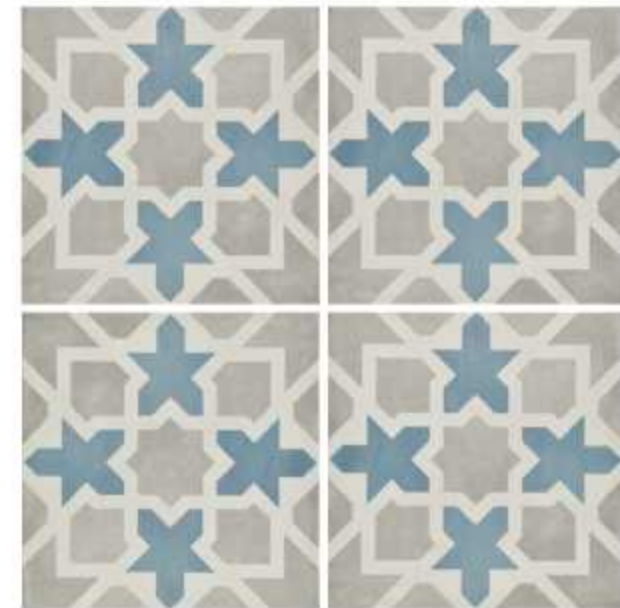

Maiolica Floor

Gres Stoneware

8"x8" White
MAIF281-88

8"x8" Blue Steel
MAIF241-88

8"x8" Taupe
CAHYD013-88

MAIOLICA FLOOR

Maiolica Floor

Gres Stoneware

8"x8" Coto
MAIF295-88

MAIOLICA FLOOR

Pattern

Gres Stoneware

8"x8" Coto
MAIDF295-88

8"x8" Tender Gray
MAIDF261-88

Create your indoor jungle with our Selva collection. Either as a single pattern or patchwork, adding a denim-print base, this series allows for creativity and excitement.