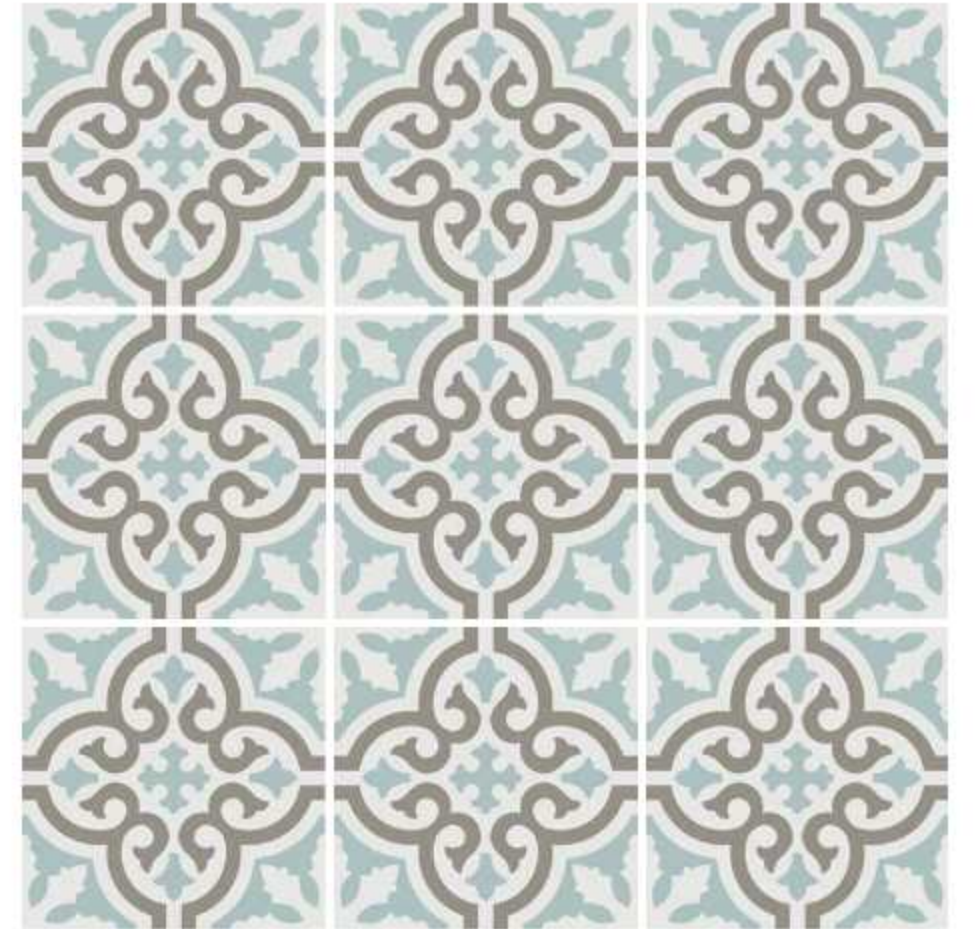

Aqua

Gres Stoneware

8"x8"
CAHYD005-B8

CASABLANCA