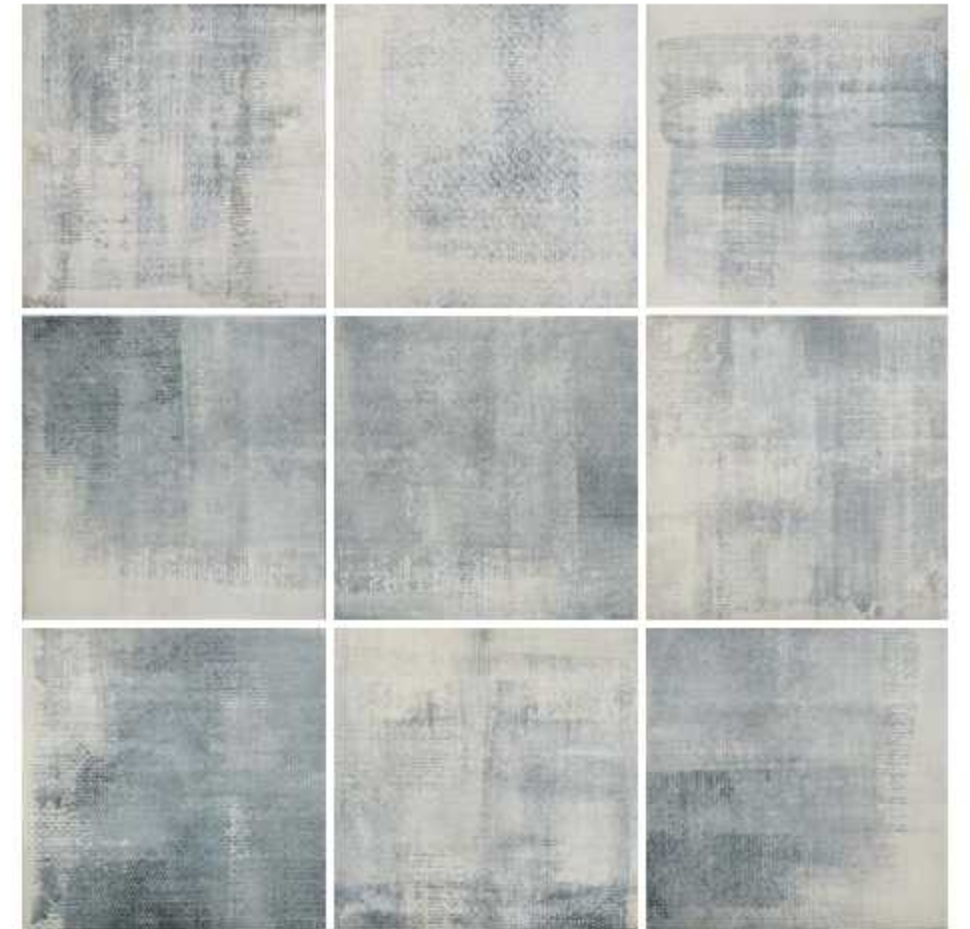

8"x8" Coto
MAIF295-88

MAIOLICA FLOOR

Pattern

Gres Stoneware

8"x8" Coto
MAIDF295-88

8"x8" Tender Gray
MAIDF261-88

Create your indoor jungle with our Selva collection. Either as a single pattern or patchwork, adding a denim-print base, this series allows for creativity and excitement.

SELVA

Leaves

Gres Stoneware

8"x8"
SELFLV01-88

Denim

Gres Stoneware

8"x8"
SELFDM02-88

Inspired by tribal prints, this series provides a wide range of patterns that can be played around with to obtain a space that is out of the box, using cool tones that are easy to combine.