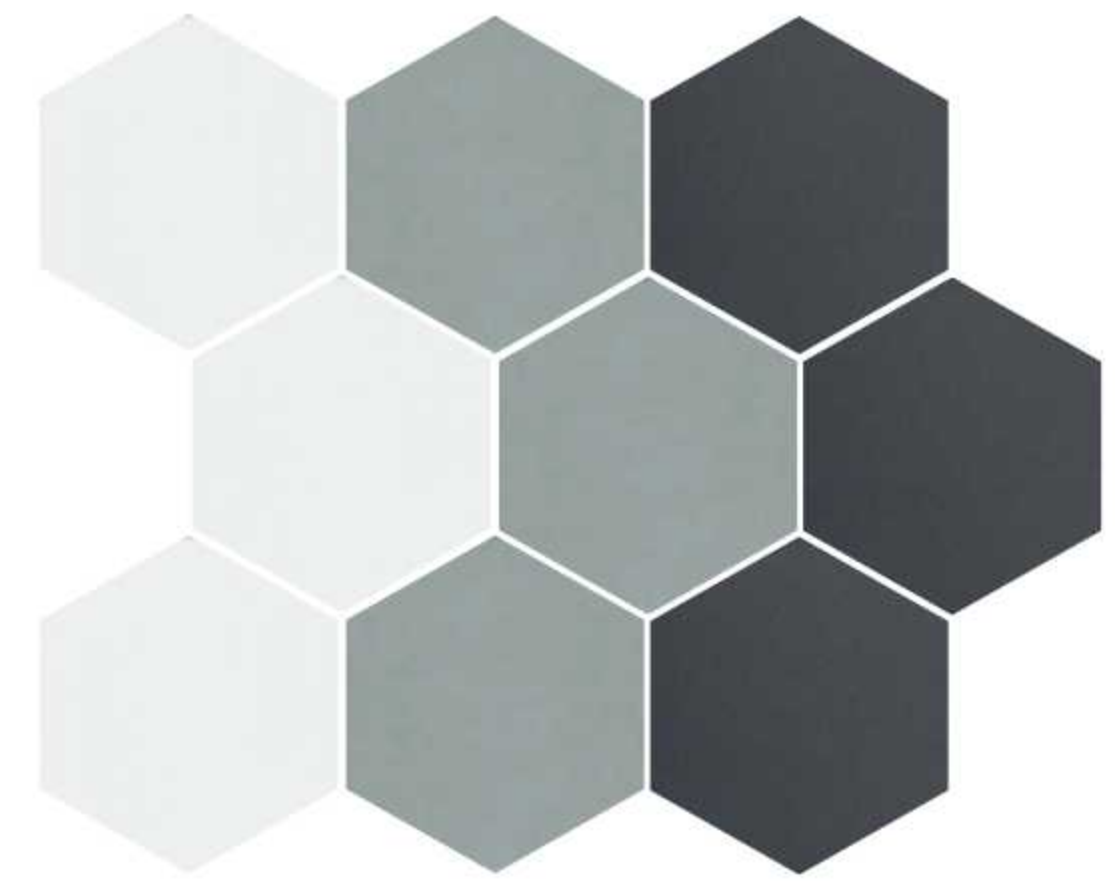

Gres Stoneware

8"x9" White
CAHYD011-89H

8"x9" Gray
CAHYD012-89H

8"x9" Black
CAHYD013-89H

Inspired by the art deco movement, Epoque adds a hint of subtle exuberance to any kind of space. Add it to your floors, walls, or both to create a unique look.