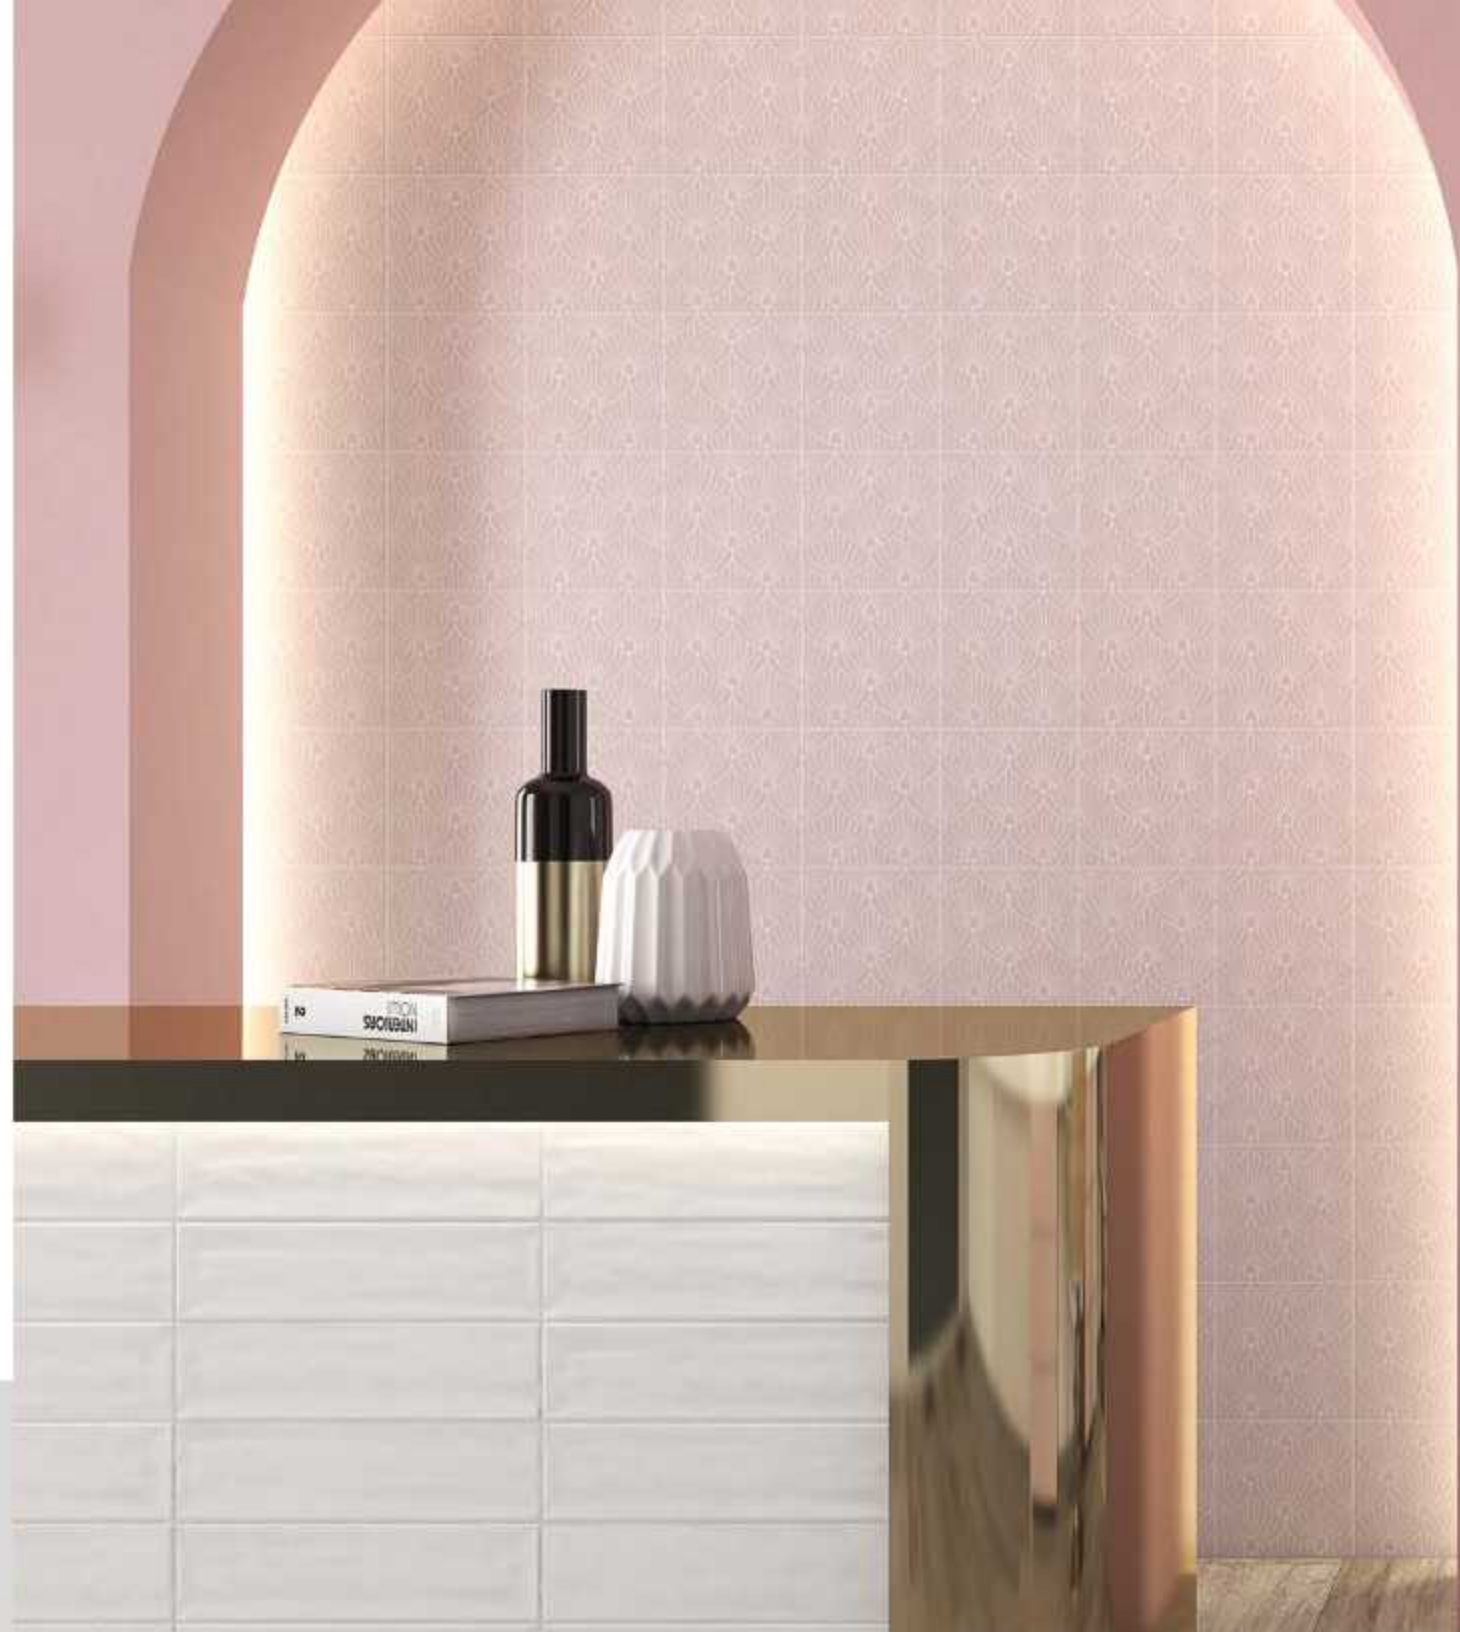

Gres Stoneware

8"x9" White
CAHYD011-89H

8"x9" Gray
CAHYD012-89H

8"x9" Black
CAHYD013-89H

Inspired by the art deco movement, Epoque adds a hint of subtle exuberance to any kind of space. Add it to your floors, walls, or both to create a unique look.