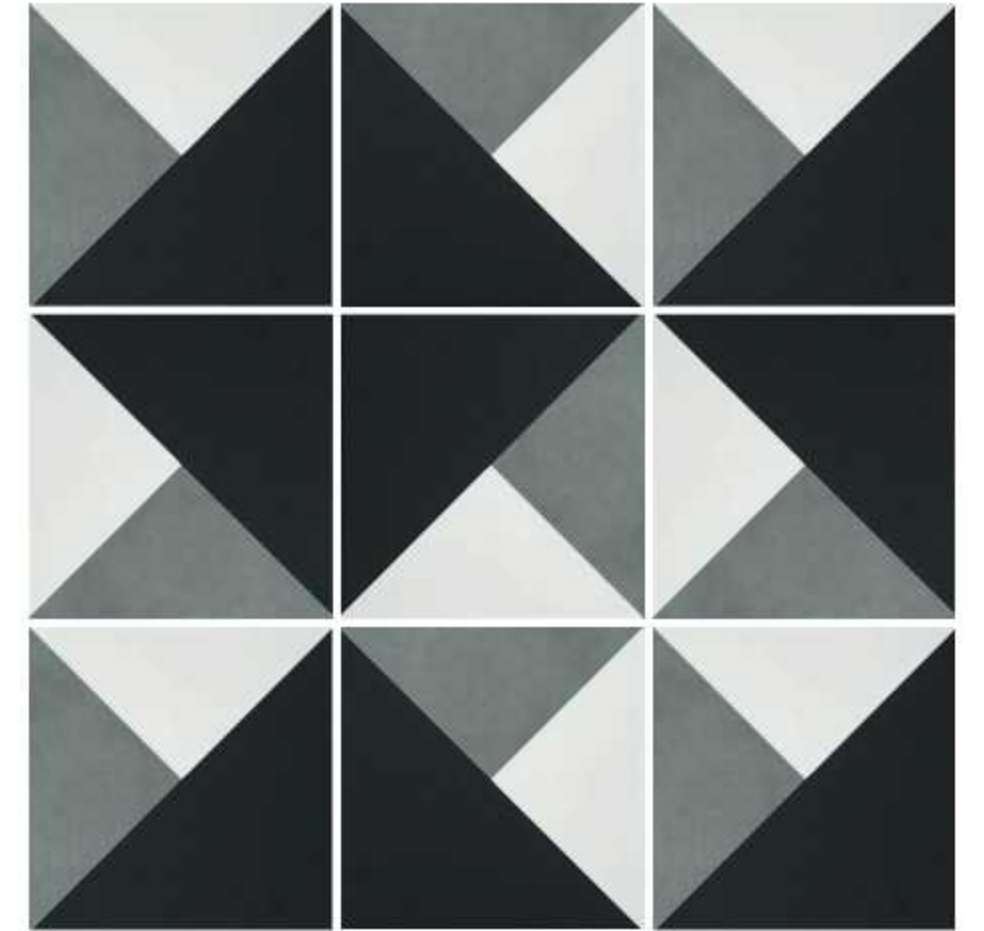

Breeze

Gres Stoneware