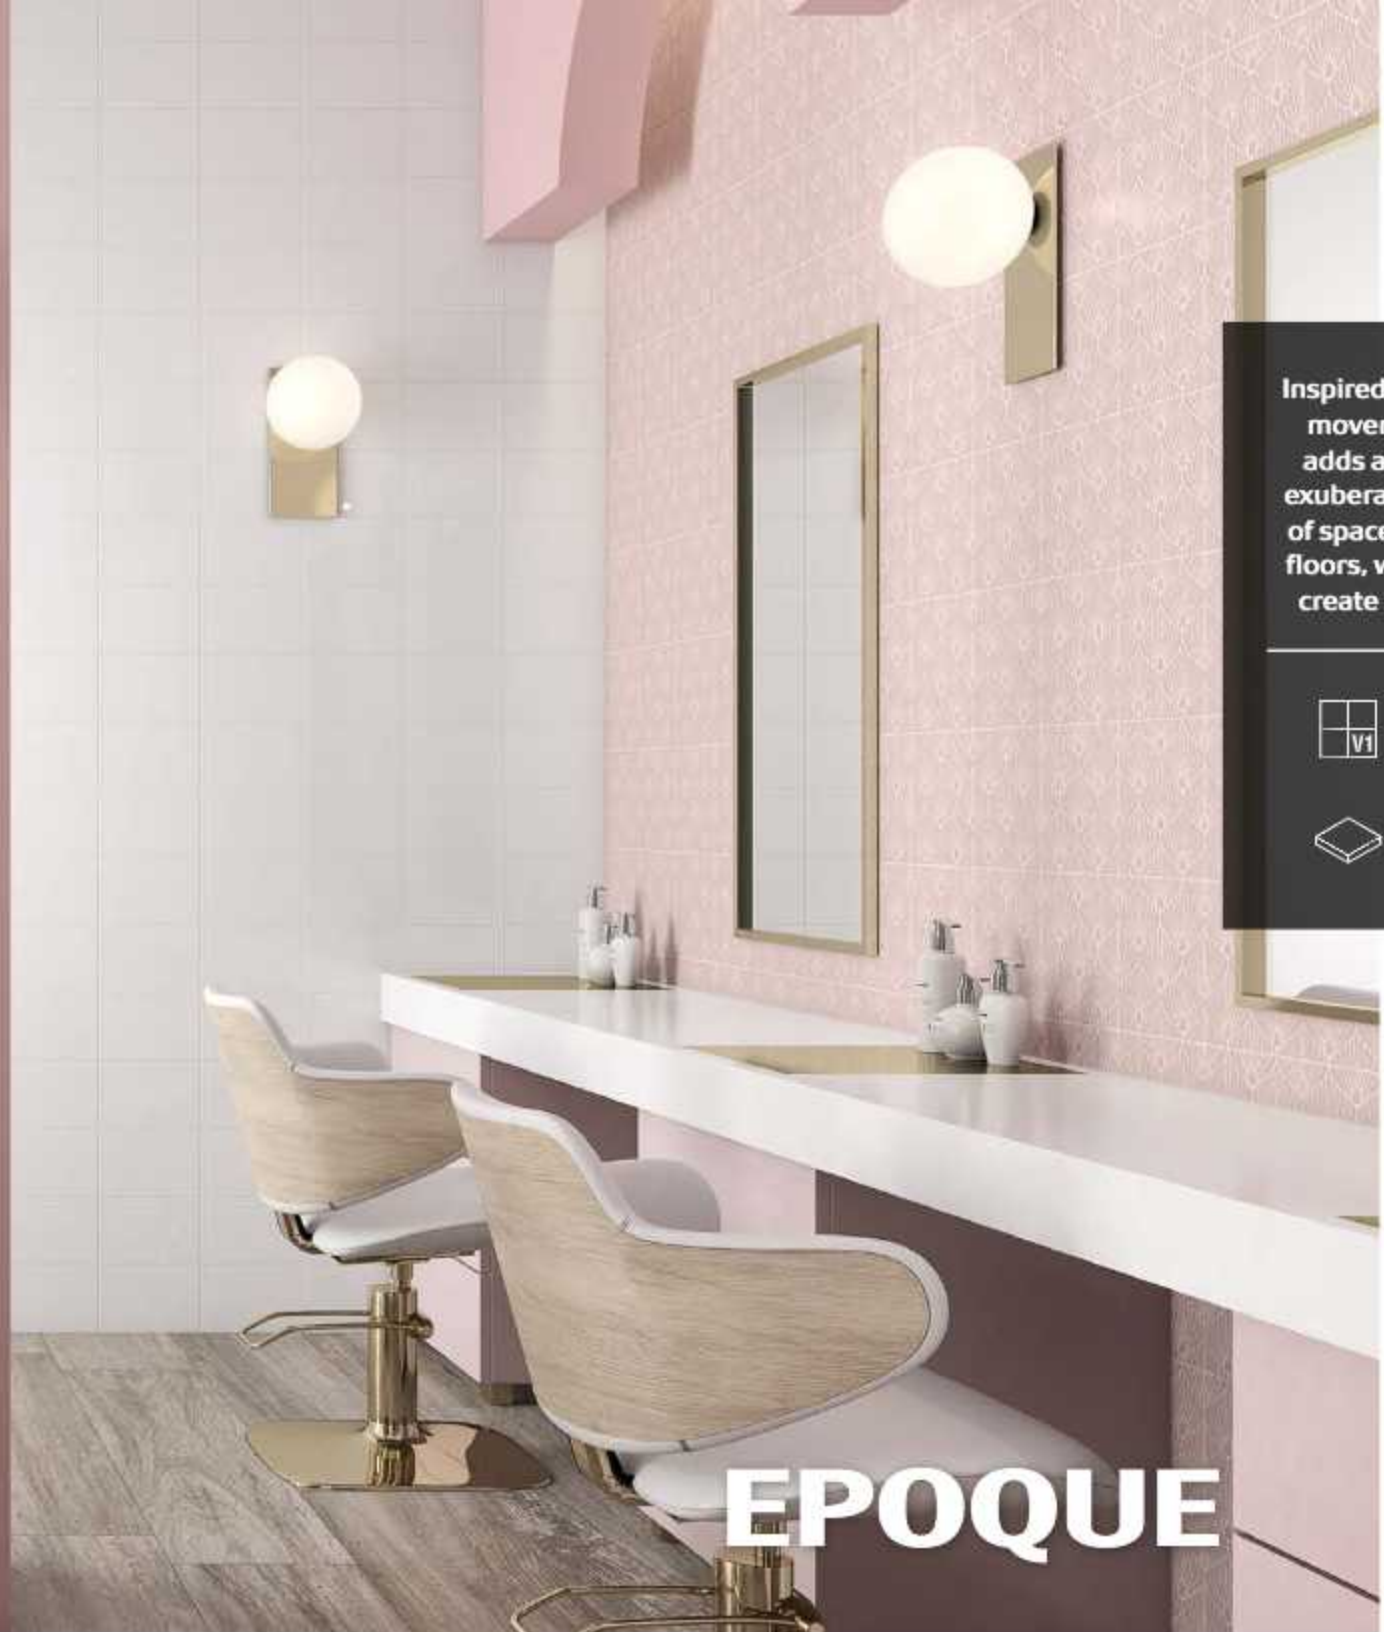

Gres Stoneware

8"x9" White
CAHYD011-89H

8"x9" Gray
CAHYD012-89H

8"x9" Black
CAHYD013-89H

Inspired by the art deco movement, Epoque adds a hint of subtle exuberance to any kind of space. Add it to your floors, walls, or both to create a unique look.