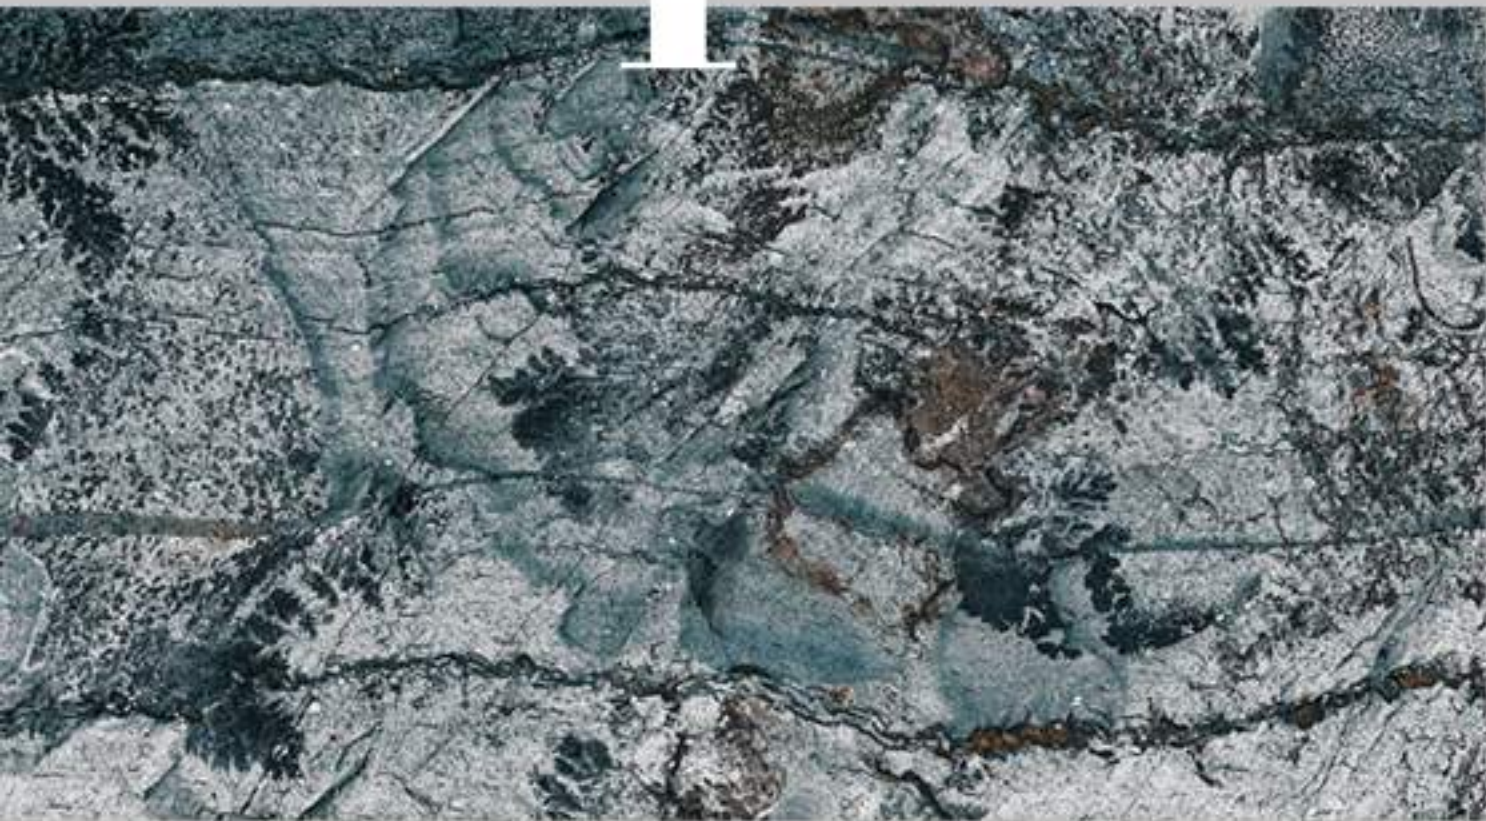

inspiration