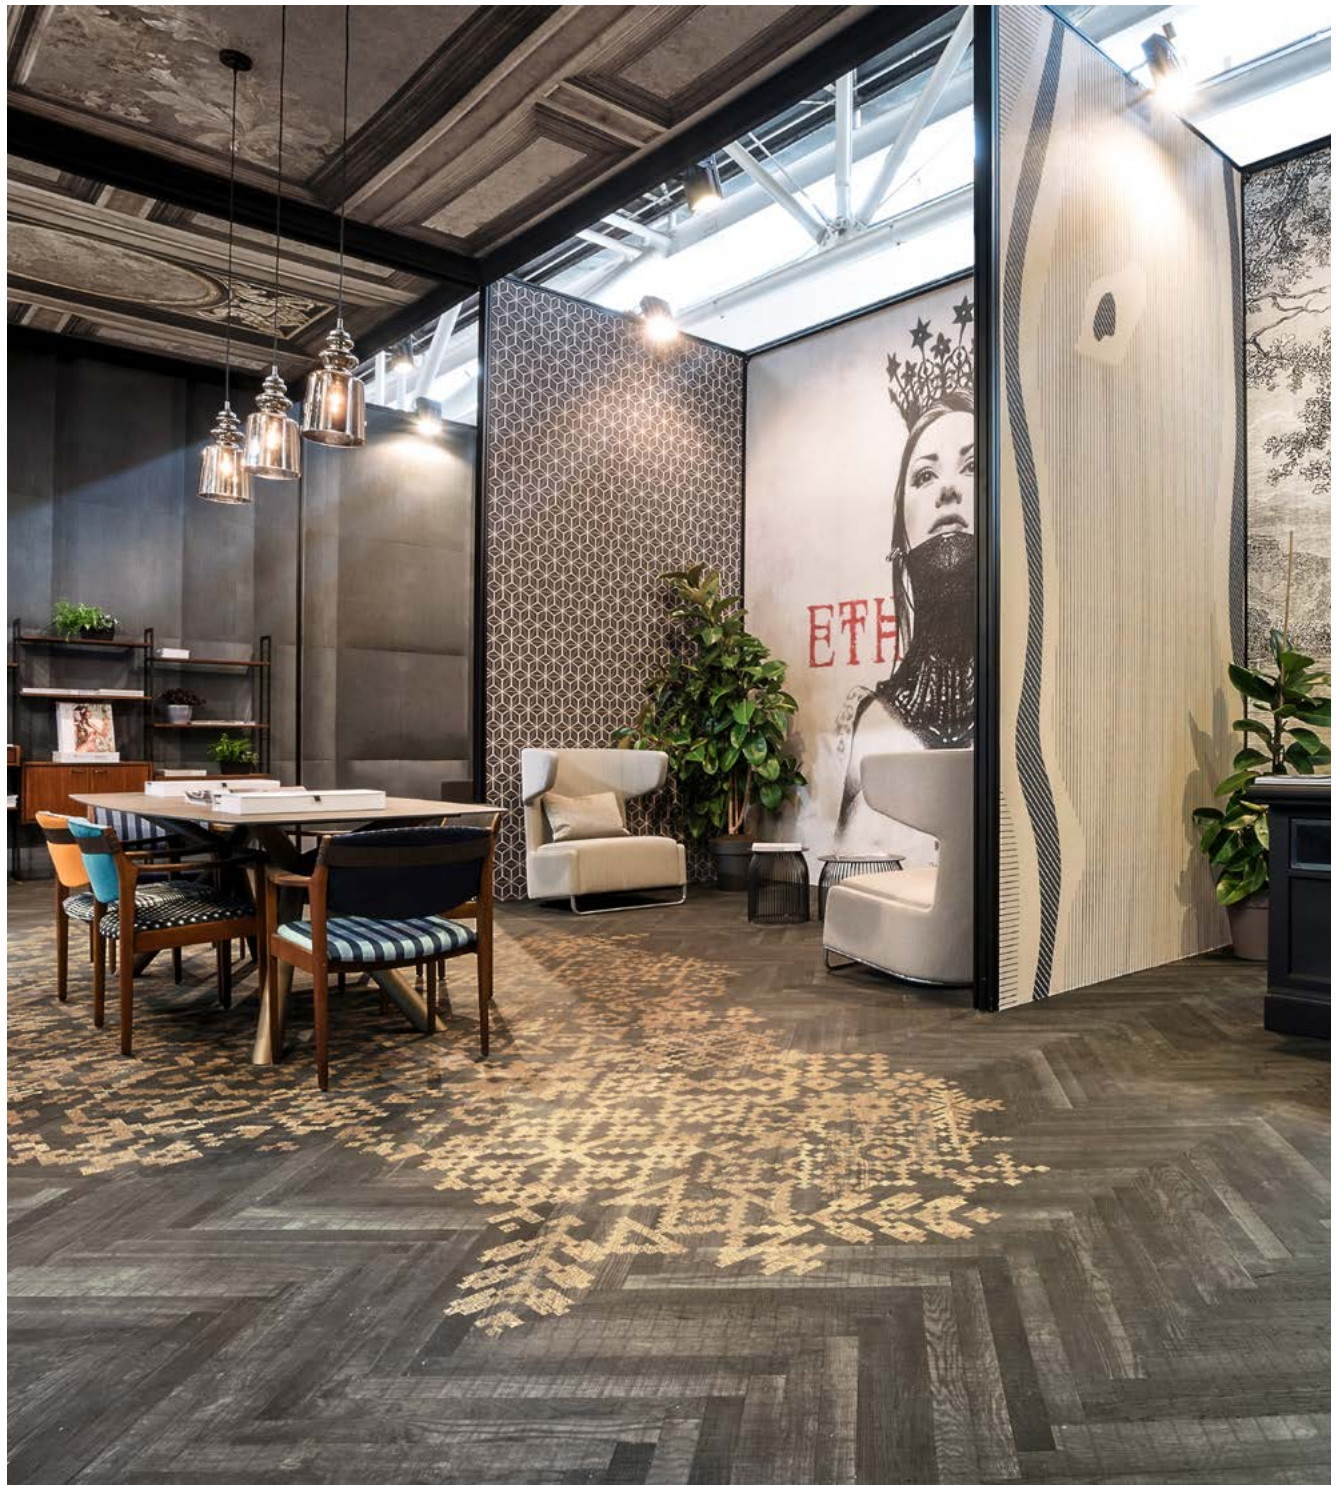

in partnership with

Listone Giordano®