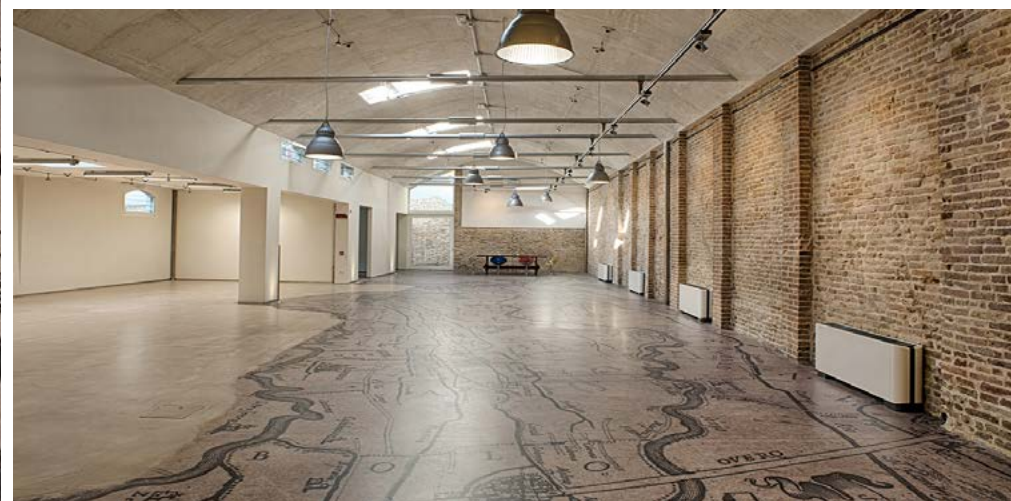

FIBER GLASS
IN DIRECT CONTACT
WITH WATER.

PRIVATE
SUITE
Bergamo

EXCLUSIVE
FLOORING WITH
CUSTOMIZED
DESIGN AND
PROJECT.
HIGH-TRAFFIC
AREAS

CONSORZIO
DI BONIFICA
DELLA ROMAGNA
OCCIDENTALE

Lugo

LIVING THE DOMESTIC SPACES