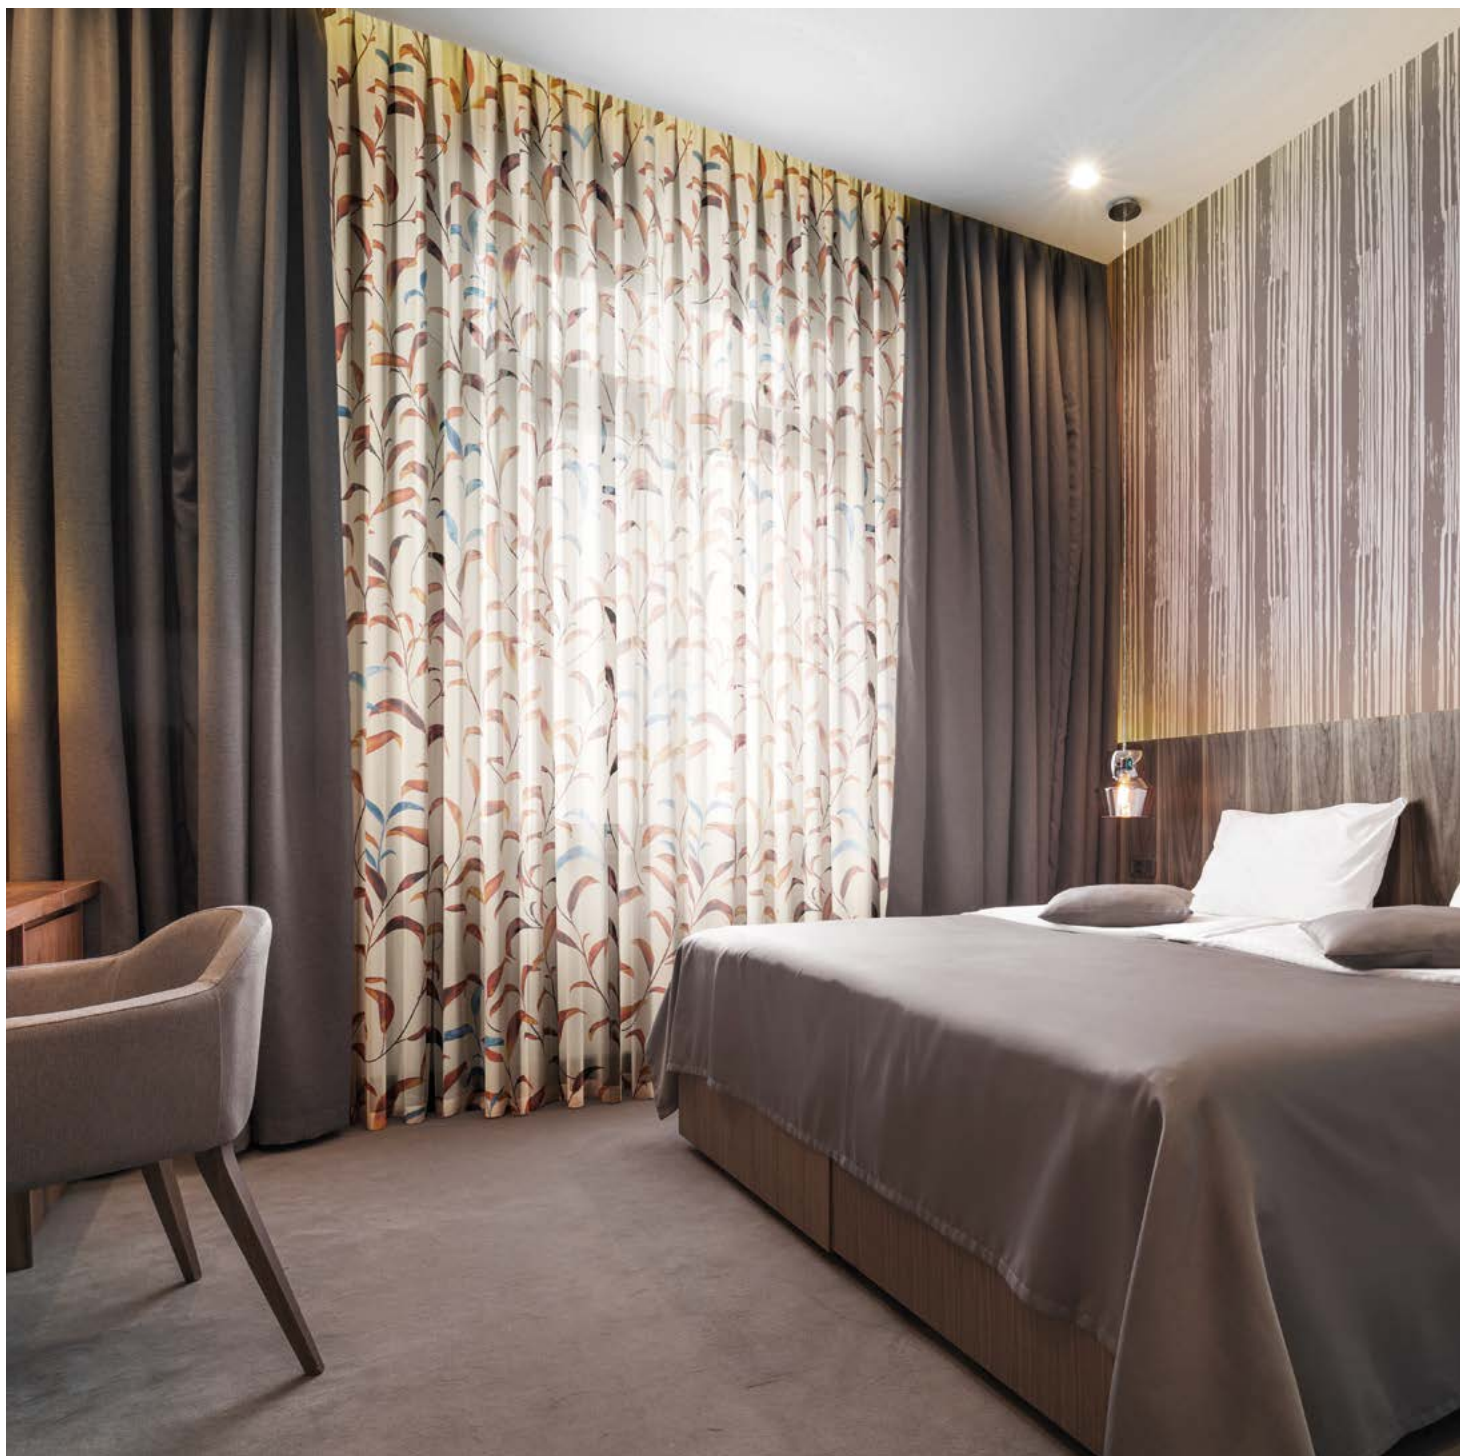

Ideal for **hospitality** and **hotellerie** projects.

1. PORTICI

2. PANDORA (georgette curtain), RUBICONDO (wallpaper)

3. CORALLO

TEXTILE

GEORGETTE CURTAINS & BUIO

[BLACKOUT FABRIC]

Refined and eclectic Trevira fabrics for contract projects (residential, hospitality, hotellerie).

Thin and refined Georgette curtain combined with Buio is a decorative solution allowing unlimited interpretations to be matched with wallcovering and other textile products in the same room.

FOLLIE (curtains)
VENA (wallpaper)