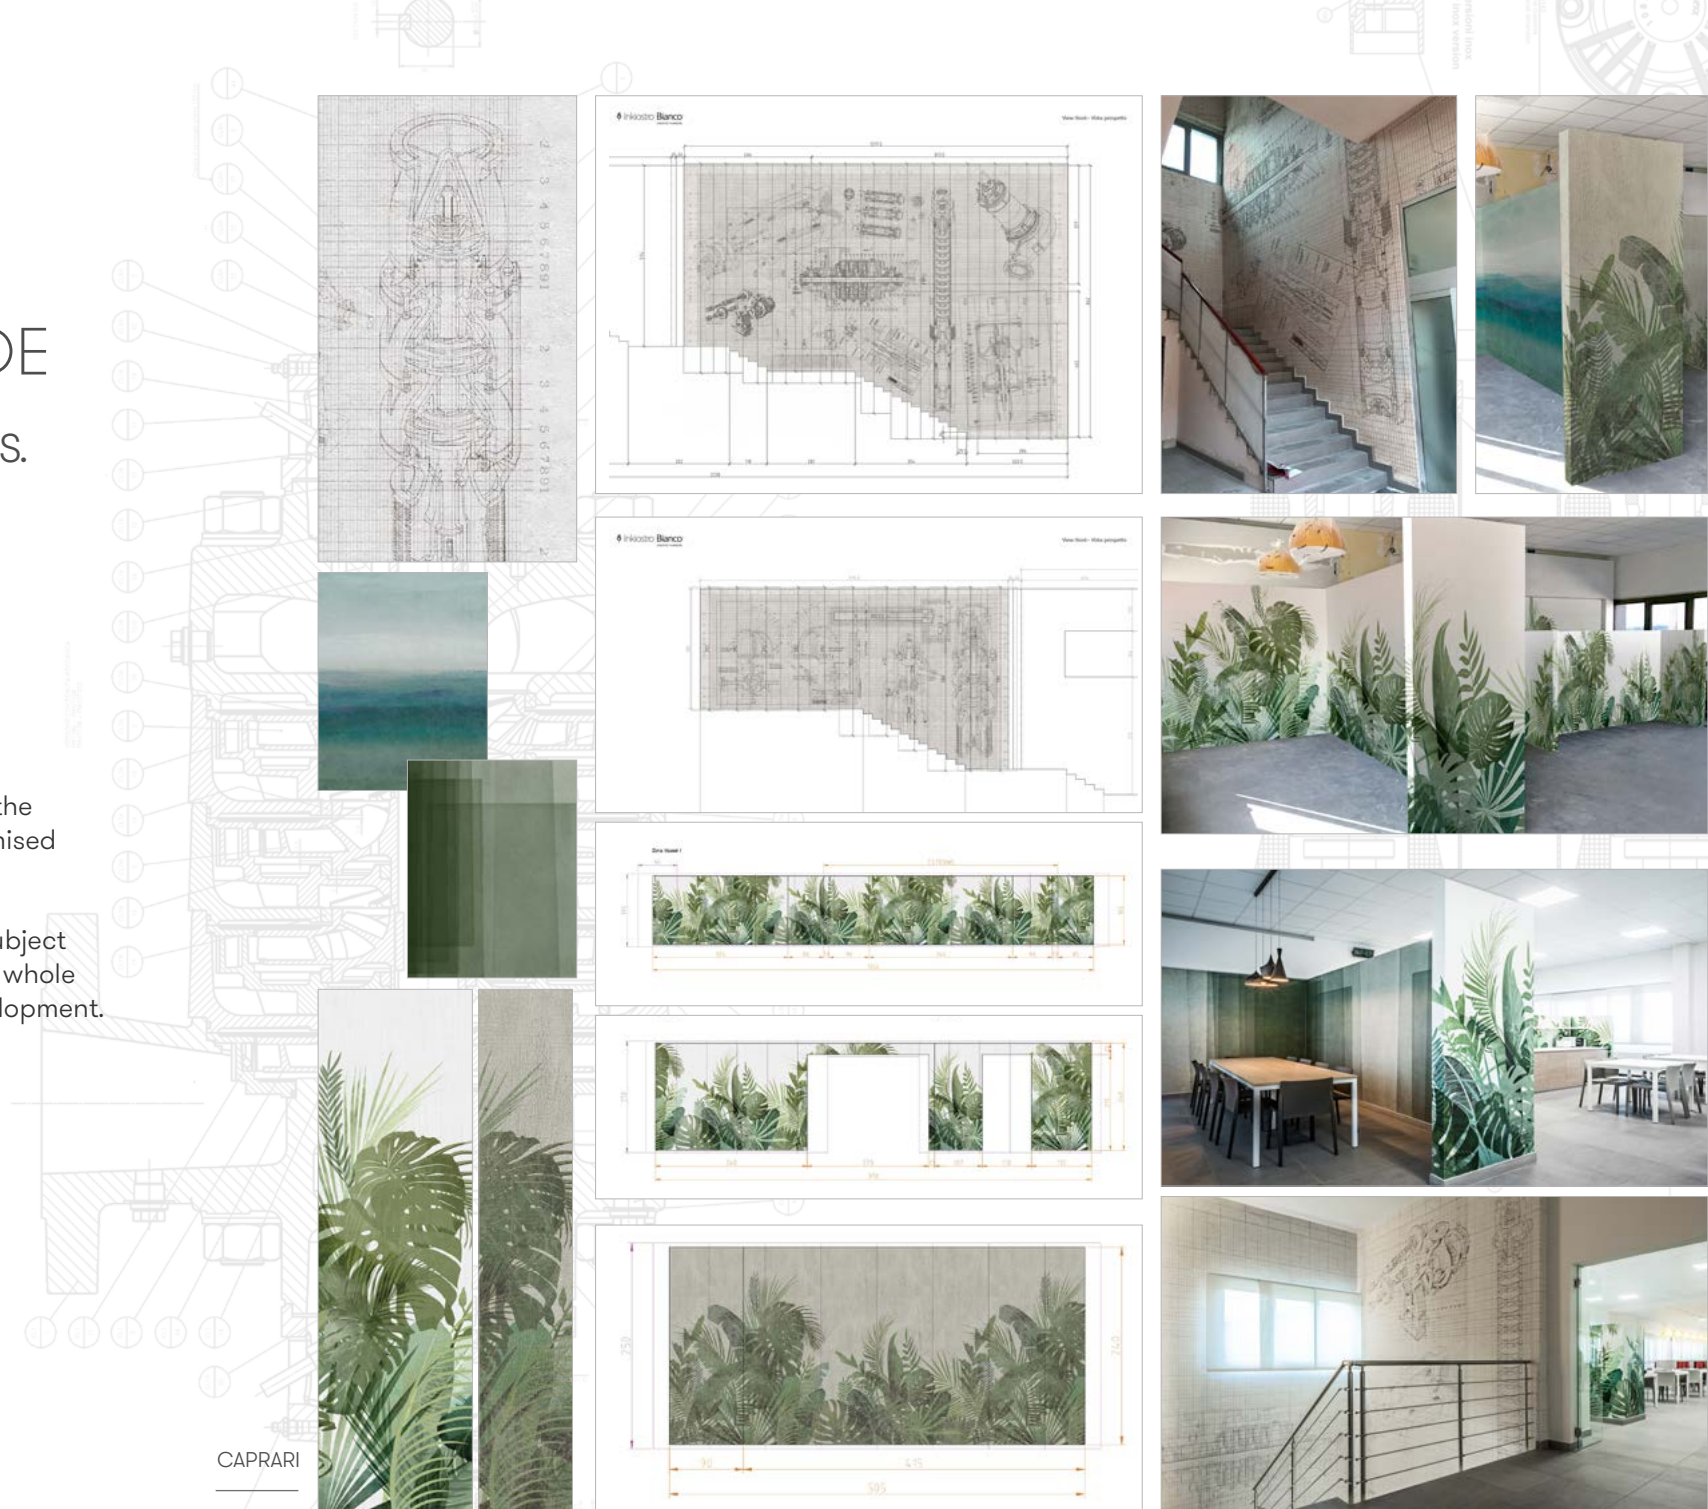

TAILOR MADE AD HOC PROJECTS.

Inkiostro Bianco gives you the possibility to create customised graphics depending on your specific needs. We will support you with subject choice and throughout the whole project definition and development.

CAPRARI