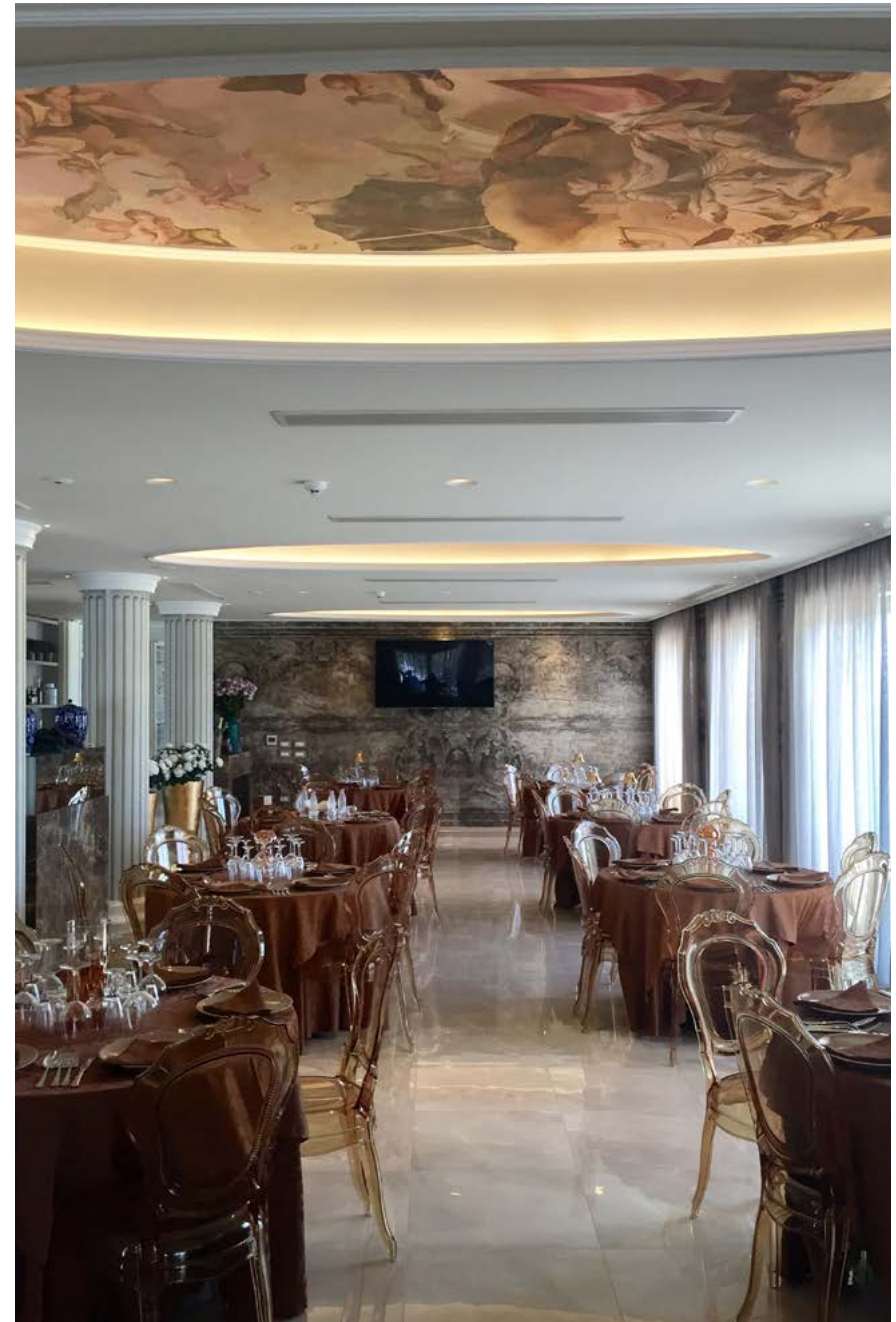

HOSPITALITY

LABERINTO PUB
Modena

HOTELLERIE

THE YARD HOTEL
Milano

VILLA PALLADIO
Durazzo Albania

EQ•Dekor®

DECORATED FIBER GLASS SUITABLE FOR BATHROOMS AND KITCHENS, SPAS AND WELLNESS CENTERS, OR EVEN FLOORINGS.