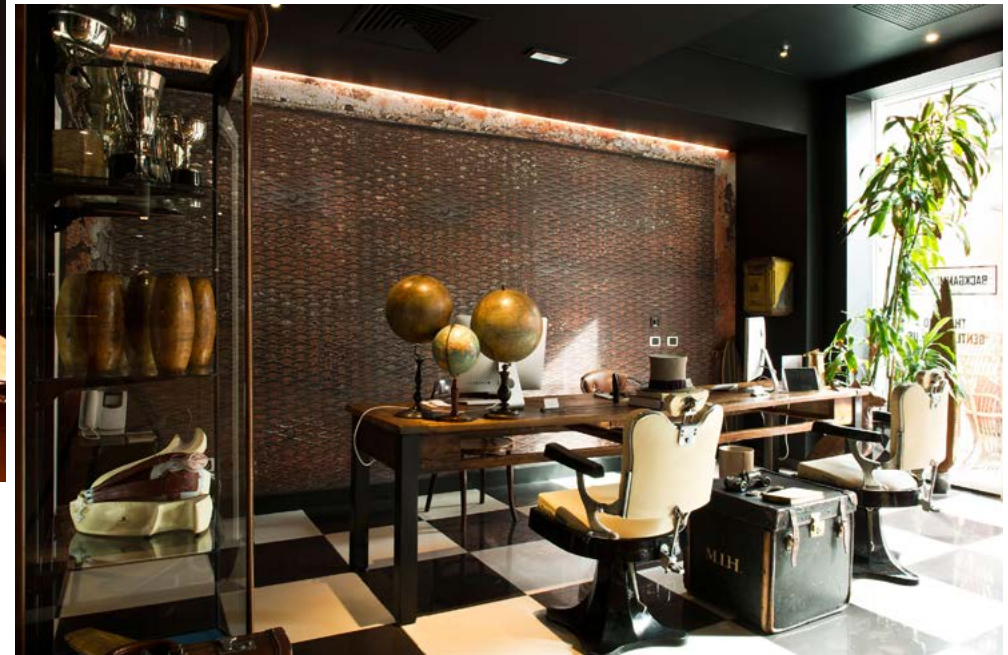

HOSPITALITY

LABERINTO PUB
Modena

HOTELLERIE

THE YARD HOTEL
Milano

VILLA PALLADIO
Durazzo Albania

EQ•Dekor®

DECORATED FIBER GLASS SUITABLE FOR BATHROOMS AND KITCHENS, SPAS AND WELLNESS CENTERS, OR EVEN FLOORINGS.