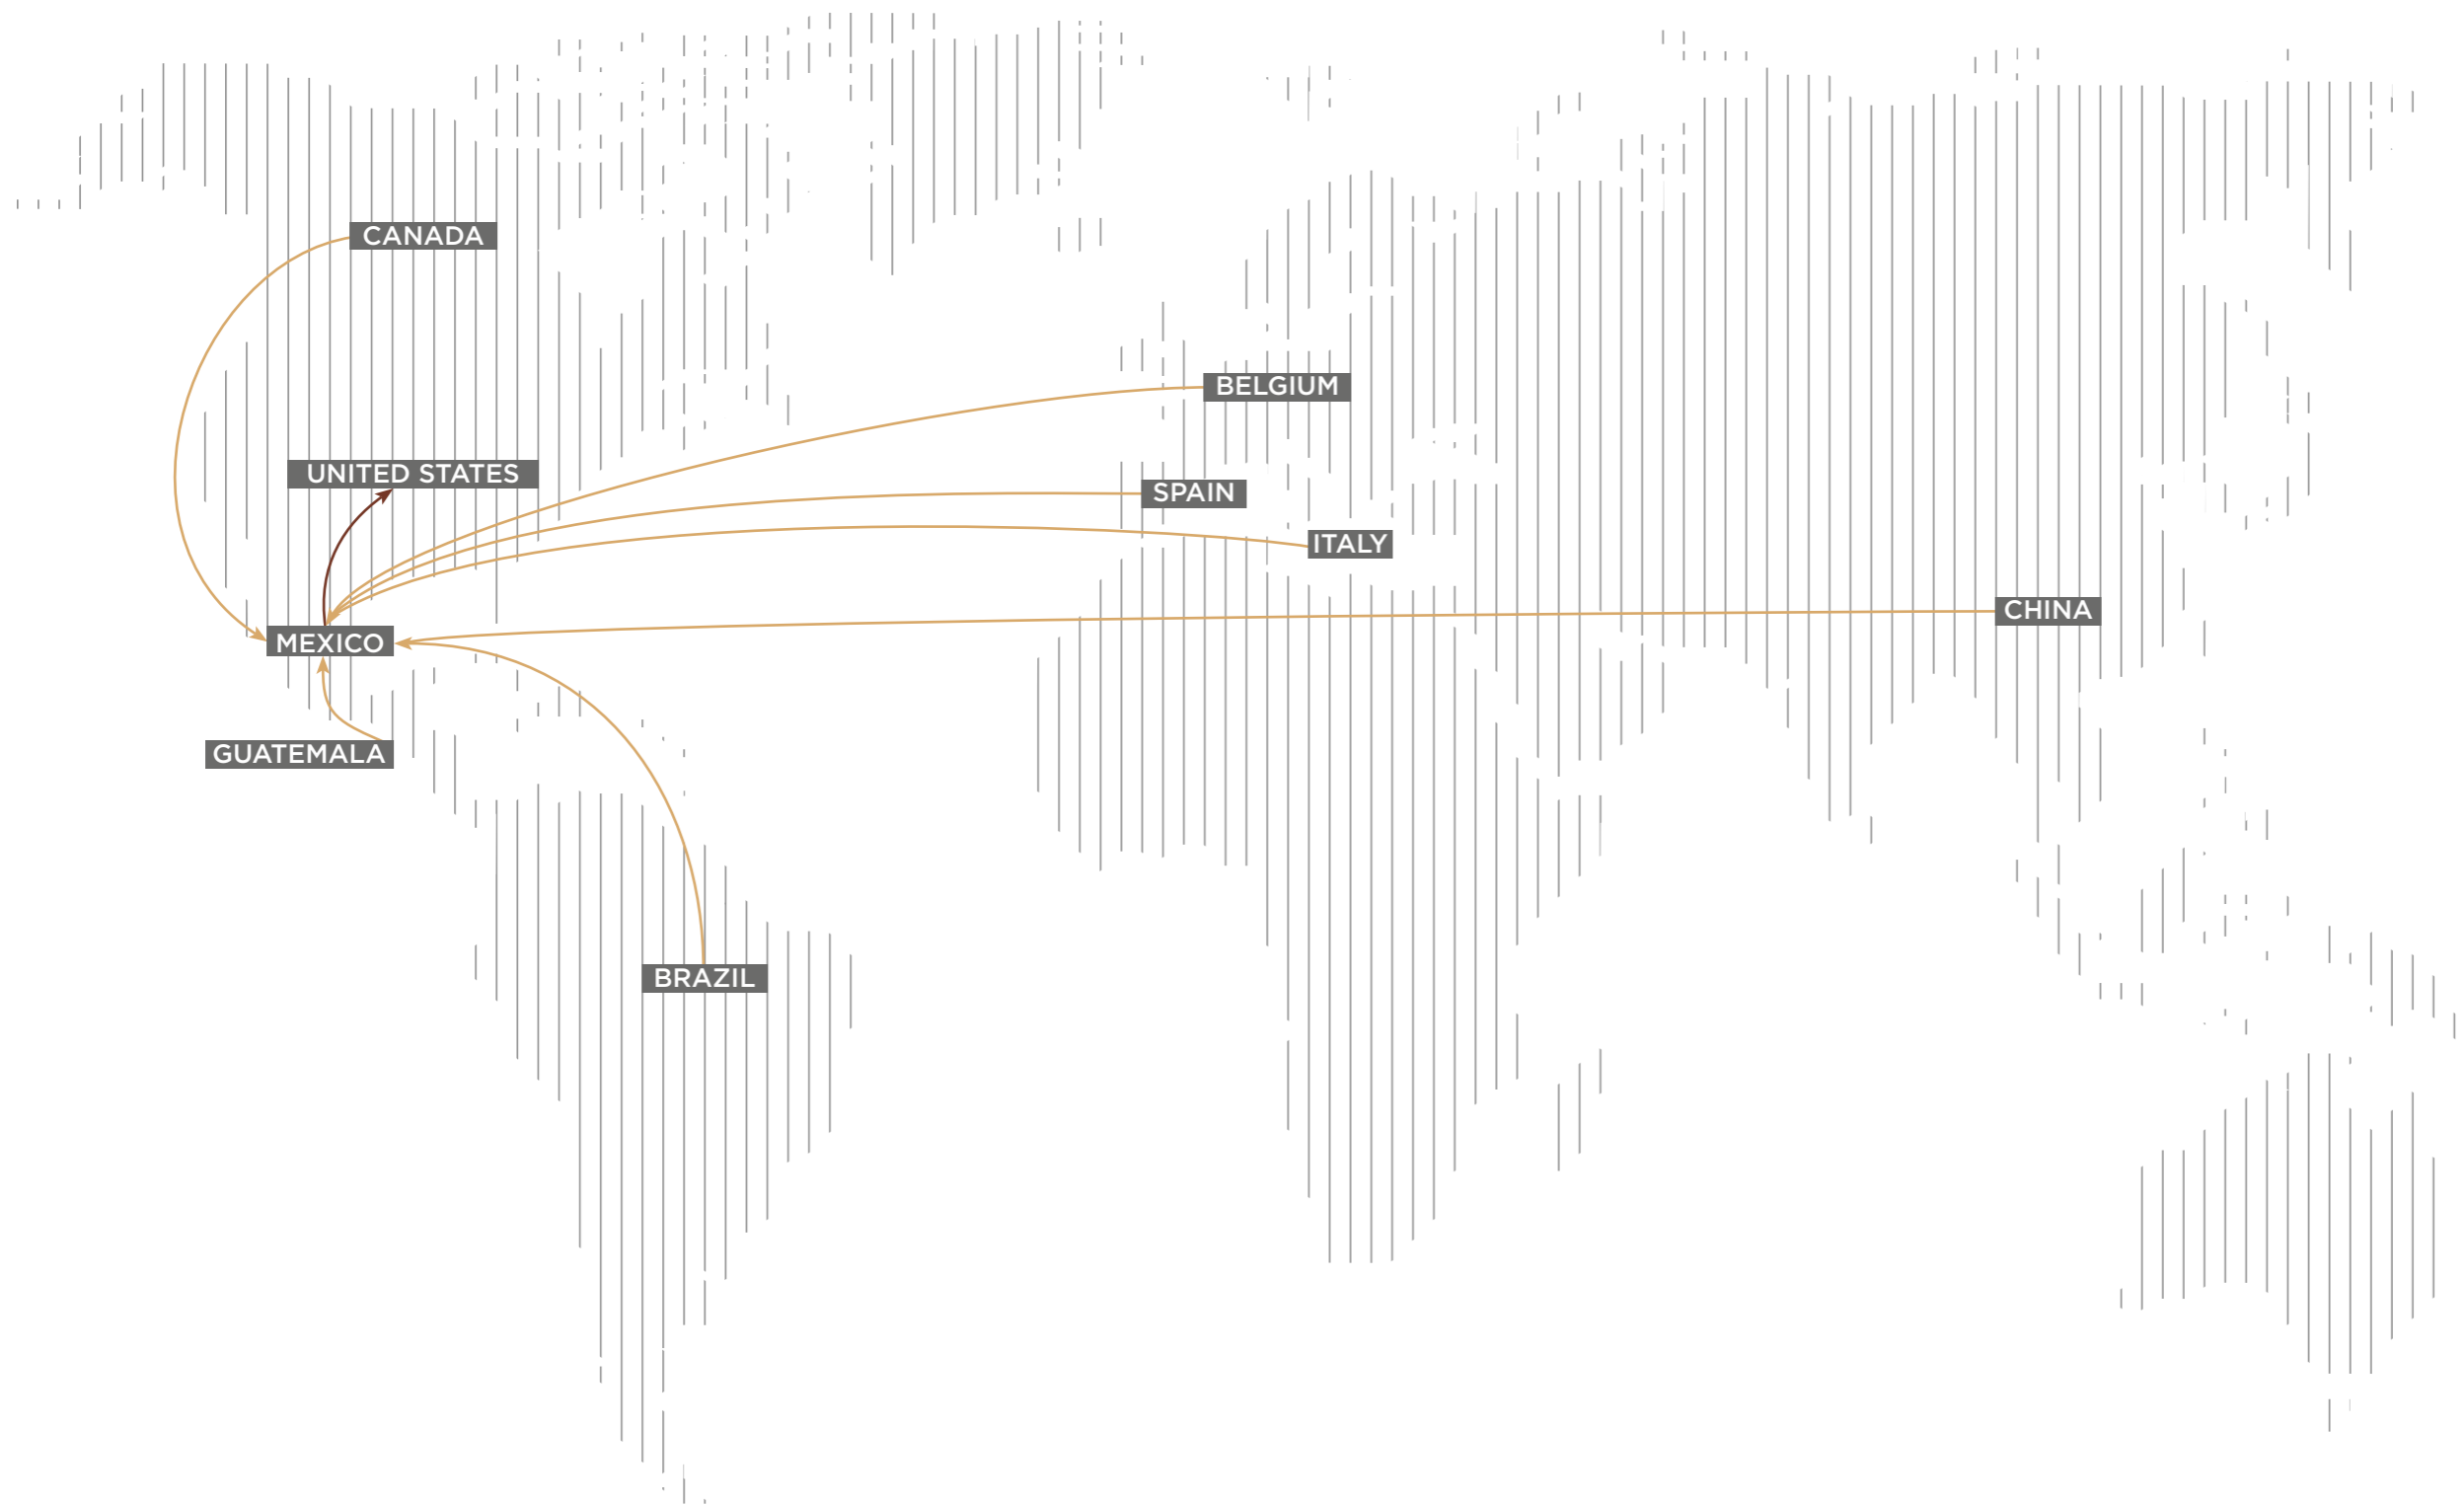

ABOUT US

COVENTINO™ Premium Wood Flooring was created for those who believe in pure art used in ways that will accomplish the ideal balance between classic beauty and modern living. With over 10 years in the engineered flooring industry, COVENTINO™ Premium Wood Flooring is manufactured with the most advanced technology around the world, gathering top of the line products from countries like Brazil, Canada and Italy, among others. Each COVENTINO™ Premium Wood

OUR NETWORK

As mentioned before, the origin of our woods is diverse; we have searched thoroughly to bring only the best from each place.

Woods are shipped to us from Belgium, Brazil, Canada, China, Guatemala, Italy and Spain. We distribute them through Mexico and the United States, after carefully evaluating them to ensure the delivery of only high quality produce.