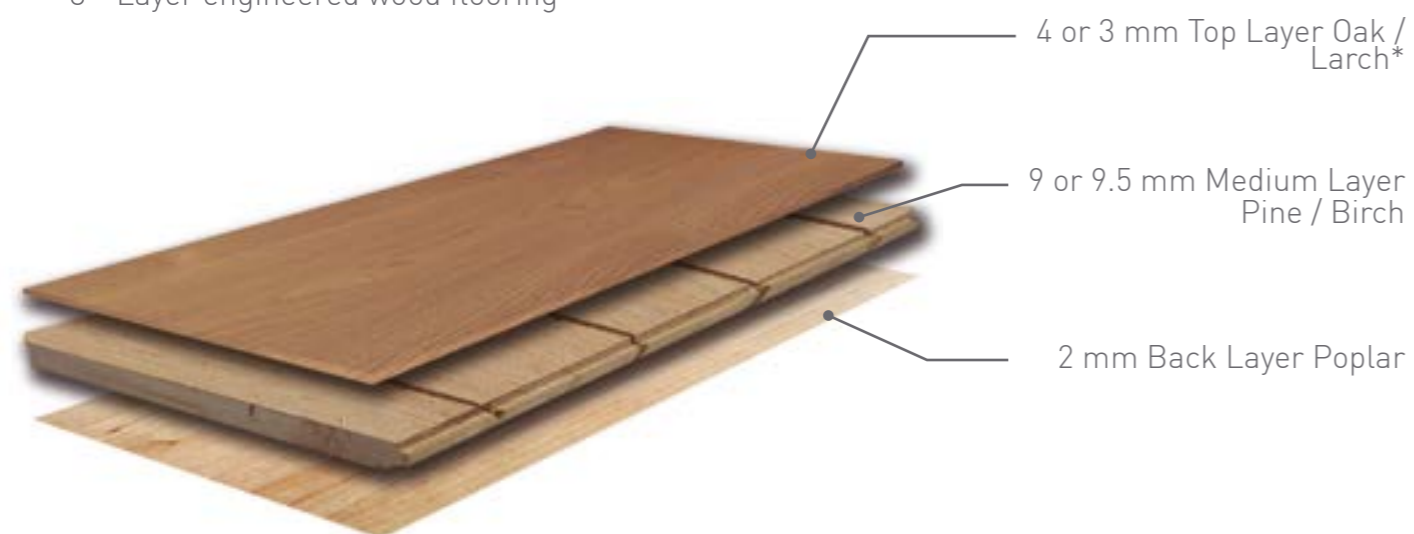

TECHNICAL ESPECIFICACIONES

3 - Layer engineered wood flooring