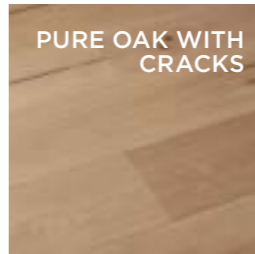

Flooring product is hand crafted by highly trained and qualified artisans who dominate the collection's wood species which include oak, walnut, larch and maple. COVENTINO™ Premium Wood Flooring focuses in using texturing and coloring techniques to highlight the wood's natural beauty. In all of our production processes, special attention is given to the environmental concerns to ensure our clients the highest quality products.

WOOD COLLECTIONS

ORIGINS

CLASSIC

SIGNATURE

WALNUTS

TRAVEL

COVENTINO™

PREMIUM WOOD FLOORING