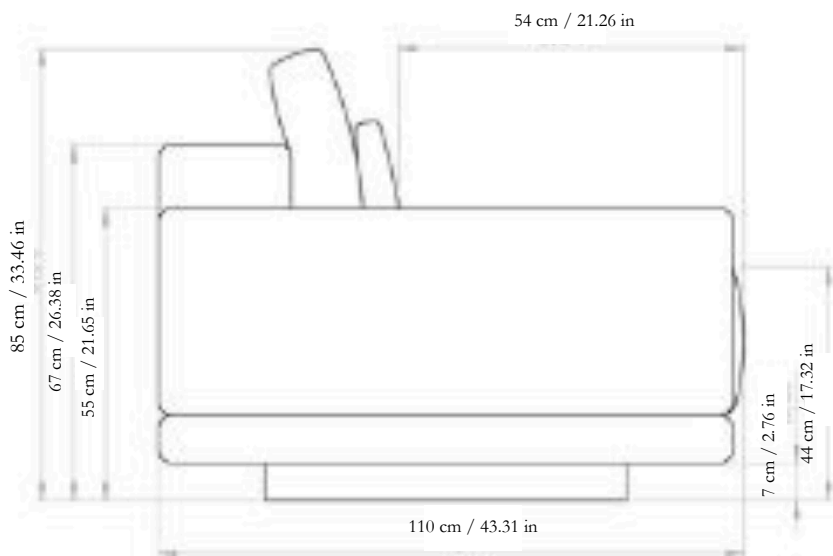

Couch without backrest table

Couch with backrest table