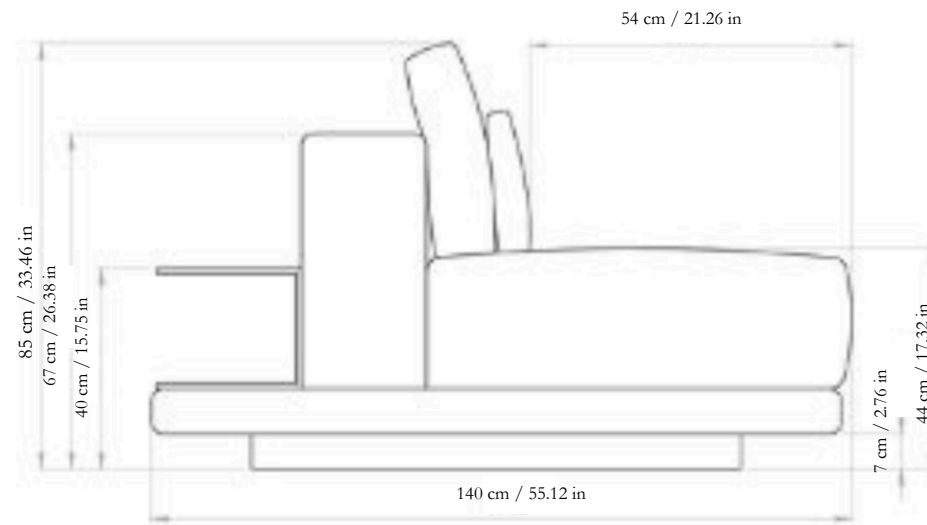

Module 245 - 1 seat (220 cm / 86.61") + 1 armrest/table (25 cm / 9.84") + 2 cushion/backrest (90x50 cm / 35.43" x 19.69") + 2 cushion (50x42 cm / 19.69" x 16.54")

**1 seat inverted Configuration:**

Module 180 - 1 seat (180x80 cm / 70.87" x 31.50") + 2 cushion/backrest (70x50 cm / 27.56" x 19.69") + 2 cushion (50x42 cm / 19.69" x 16.54")

Module 220 - 1 seat (220x80 cm / 86.61" x 31.50") + 2 cushion/backrest (90x50 cm / 35.43" x 19.69") + 2 cushion (50x42 cm / 19.69" x 16.54")

**1 seat + 1 bigger armrest (55 cm / 21.65") - 1 table at backrest Configuration:**

**Chaise with armrest Configuration: Depth: 165 cm / 64.96 in**

Chaise 125 - 1 seat (100 cm / 39.37 in) + 1 armrest (25 cm / 9.84 in) + 1 back cushion (80 x 50 cm / 31.50 x 19.69 in) + 1 cushion (50 x 42 cm / 19.69 x 16.54 in)

Chaise 145 - 1 seat (120 cm / 47.24 in) + 1 armrest (25 cm / 9.84 in) + 1 back cushion (100 x 50 cm / 39.37 x 19.69 in) + 1 cushion (50 x 42 cm / 19.69 x 16.54 in)

Couch without backrest table

Couch with backrest table