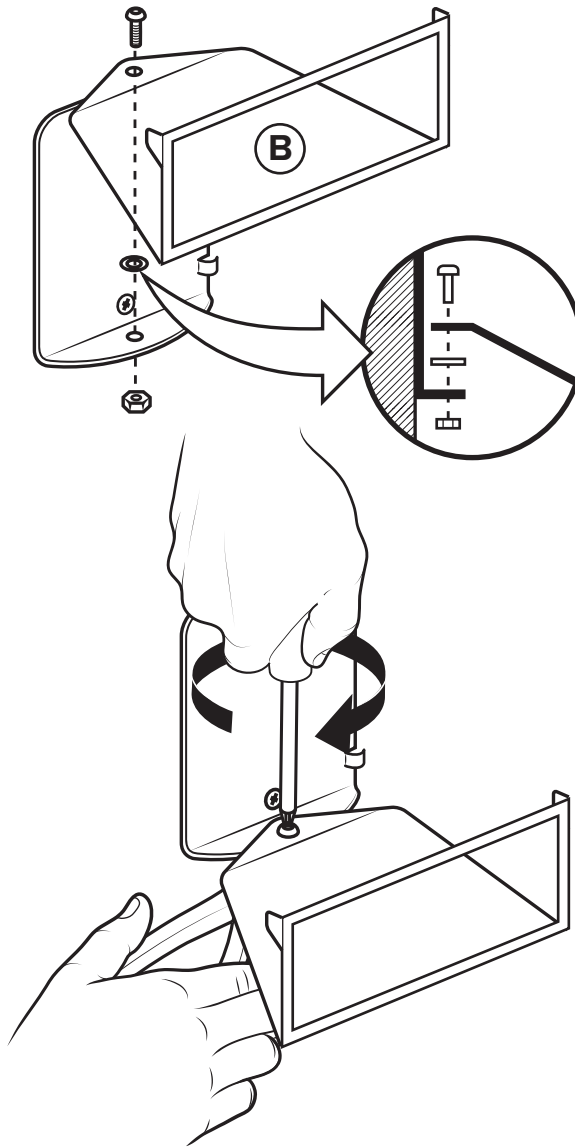

1

OPTIONAL

Only use for permanent installation. Cord cannot be removed from hook without removing the mount from the wall.

2

3