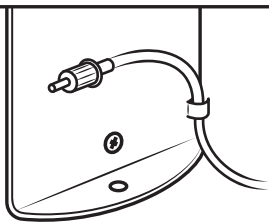

OPTIONAL

Only use for permanent installation. Cord cannot be removed from hook without removing the mount from the wall.