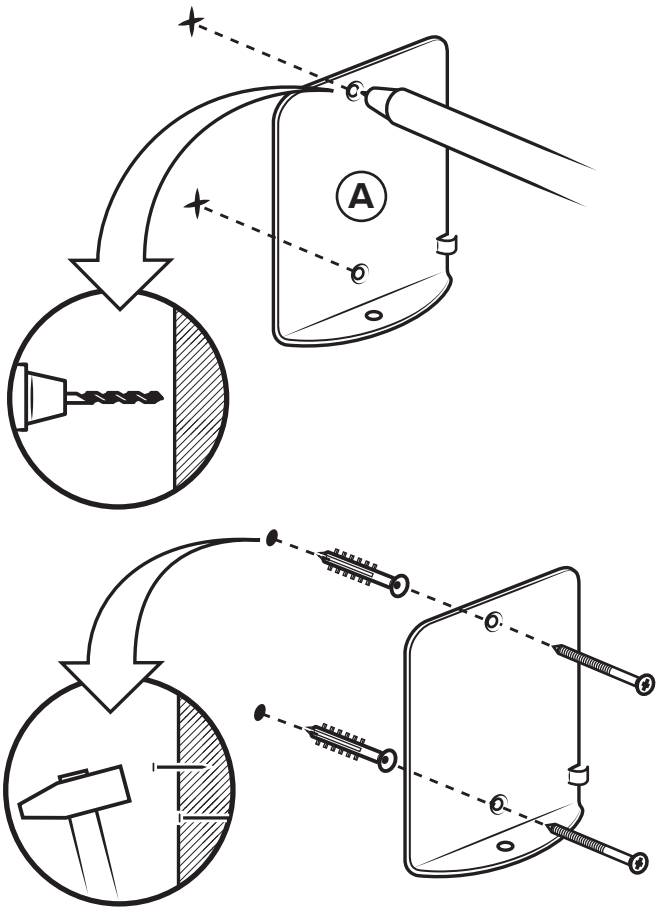

1

OPTIONAL

Only use for permanent installation. Cord cannot be removed from hook without removing the mount from the wall.

2

3