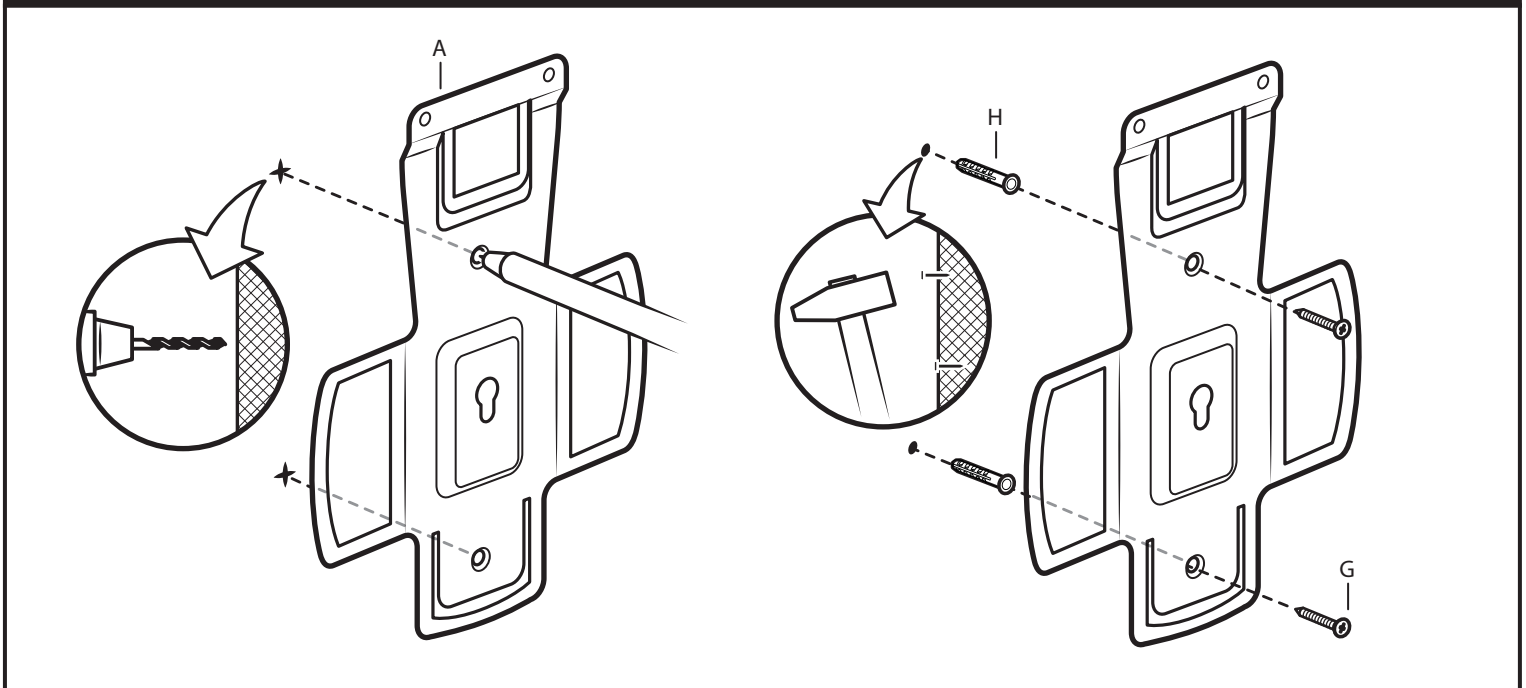

HUMANCENTRIC[®]

Wall Mount for Sonos[®] Amp

Model 101-2049

www.humancentric.com/patents

PARTS INCLUDED

TOOLS NEEDED FOR INSTALLATION

Phillips head screwdriver
1/4 inch diameter drill bit
Power drill
Hammer

1A. DRYWALL MOUNTING

1B. STUD MOUNTING

2.

Note: You can install the Sonos Amp in any direction

3.