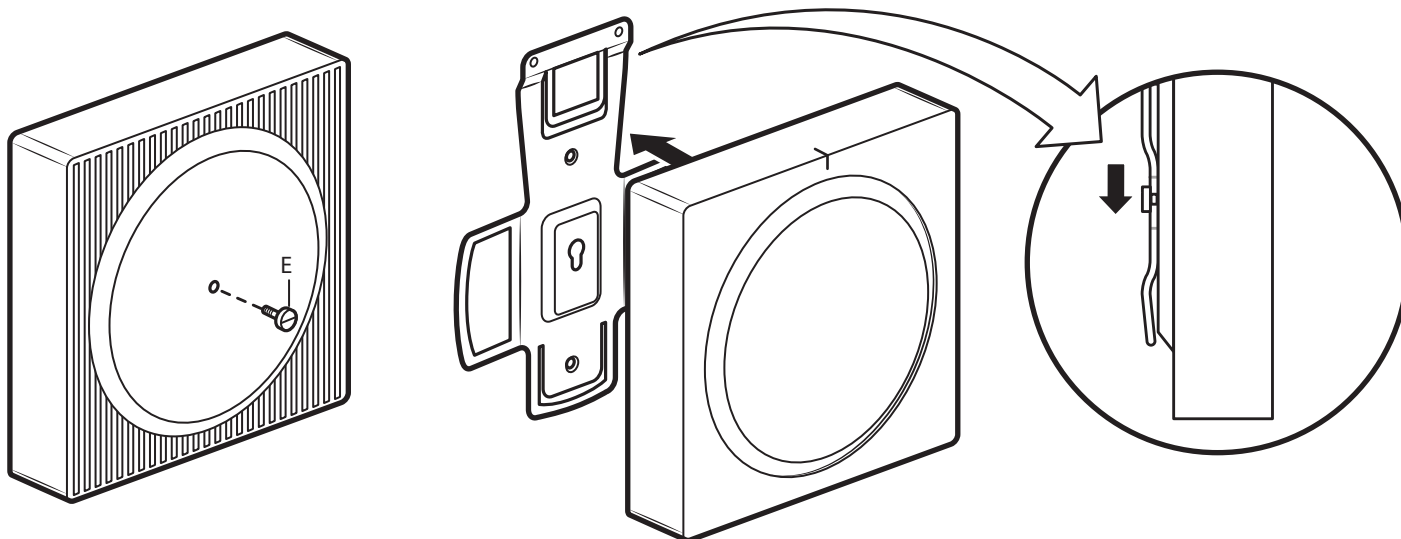

HUMANCENTRIC[®]

Wall Mount for Sonos[®] Amp

Model 101-2049

www.humancentric.com/patents

PARTS INCLUDED

TOOLS NEEDED FOR INSTALLATION

Phillips head screwdriver
1/4 inch diameter drill bit
Power drill
Hammer

1A. DRYWALL MOUNTING

1B. STUD MOUNTING

2.

Note: You can install the Sonos Amp in any direction

3.