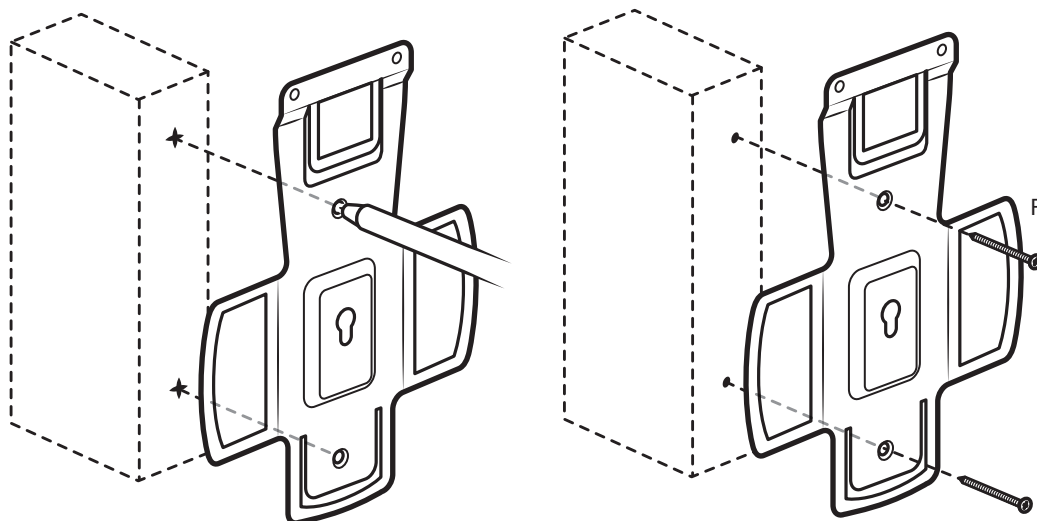

HUMANCENTRIC[®]

Wall Mount for Sonos[®] Amp

Model 101-2049

www.humancentric.com/patents

PARTS INCLUDED

TOOLS NEEDED FOR INSTALLATION

Phillips head screwdriver
1/4 inch diameter drill bit
Power drill
Hammer

1A. DRYWALL MOUNTING

1B. STUD MOUNTING

2.

Note: You can install the Sonos Amp in any direction

3.