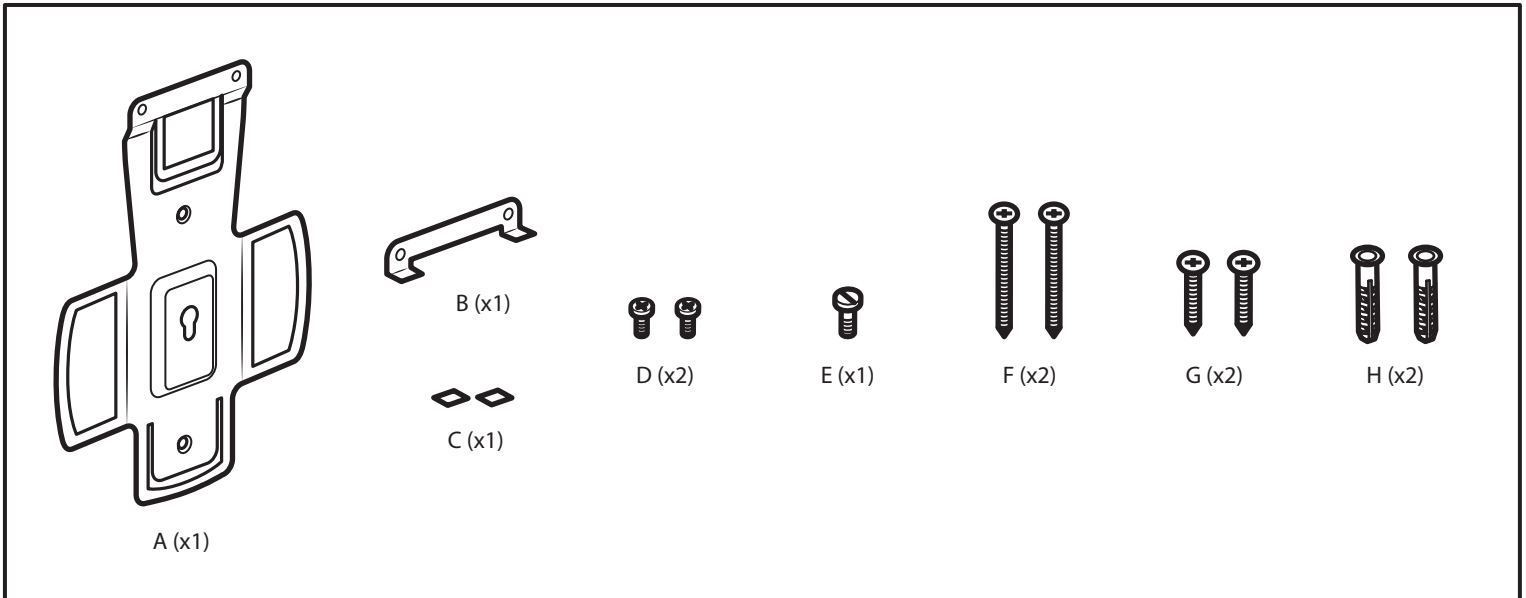

HUMANCENTRIC[®]

Wall Mount for Sonos[®] Amp

Model 101-2049

www.humancentric.com/patents

PARTS INCLUDED

TOOLS NEEDED FOR INSTALLATION

Phillips head screwdriver
1/4 inch diameter drill bit
Power drill
Hammer

1A. DRYWALL MOUNTING

1B. STUD MOUNTING

2.

Note: You can install the Sonos Amp in any direction

3.