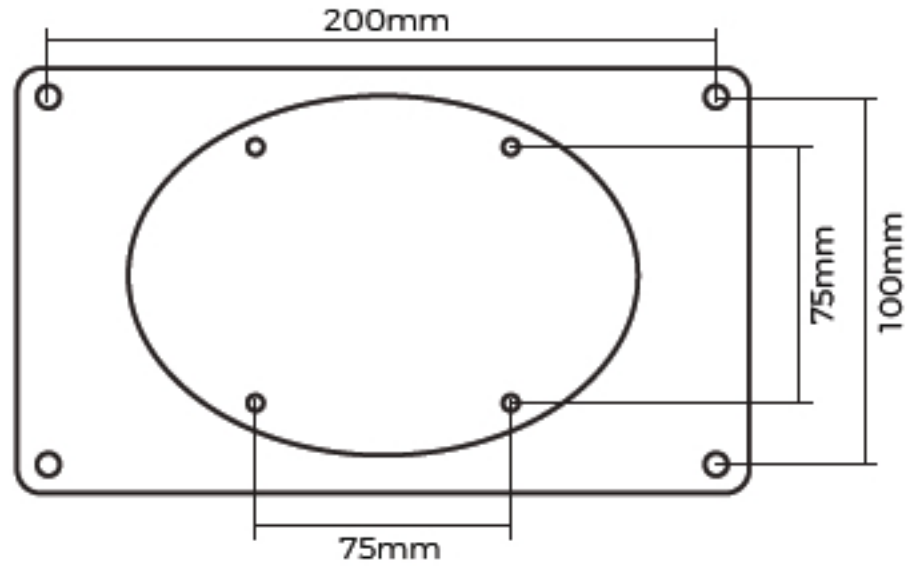

## MAXIMUM SIZE

Fits most screens up to 43"

## PARTS

M4X12(X4)  
M-A

M4(X4)  
M-B

D5(X8)  
M-C

## INSTALLATION INSTRUCTIONS

1.

2.

*Note: Use the screws included with your mount to complete this step. If necessary, use the included washers to achieve the correct fit.*

Made in China

101-2048

VESA Adapter Plate  
Up to 200 x 100