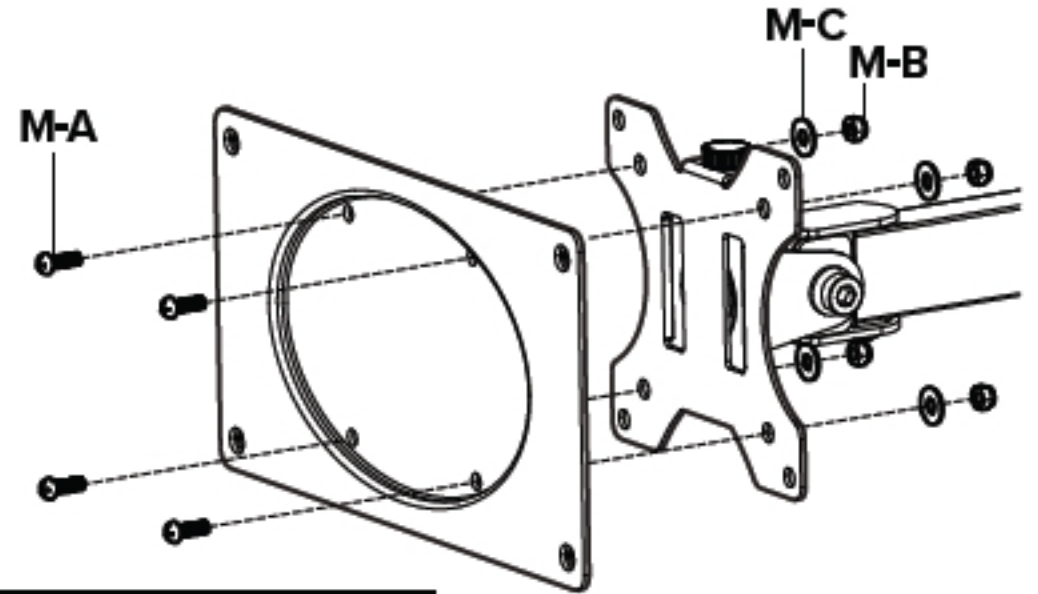

## PARTS

M4X12(X4)  
M-A

M4(X4)  
M-B

D5(X8)  
M-C

## INSTALLATION INSTRUCTIONS

1.

2.

*Note: Use the screws included with your mount to complete this step. If necessary, use the included washers to achieve the correct fit.*

Made in China

101-2048

VESA Adapter Plate  
Up to 200 x 100