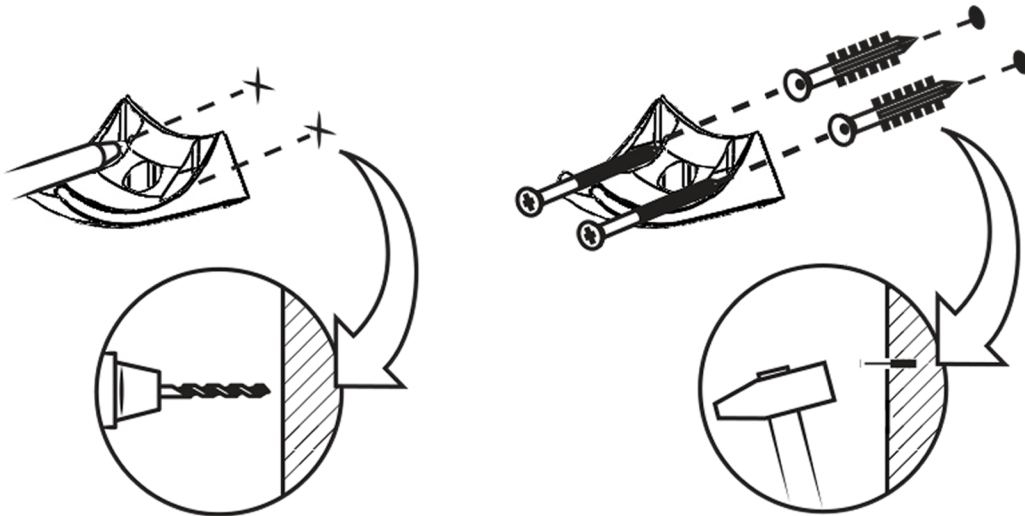

HUMANCENTRIC®

Google Home Mini Wall Mount

Parts included

- (1) Mounting bracket
- (2) Drywall screw
- (2) Drywall anchor

Tools needed for installation

- Phillips head screwdriver
- 3/16 inch diameter drill bit
- Power drill, Hammer

1

Use a 3/16 inch diameter drill bit

2

Note: *Ensure the plug can reach the outlet when choosing the location of your mounting bracket*