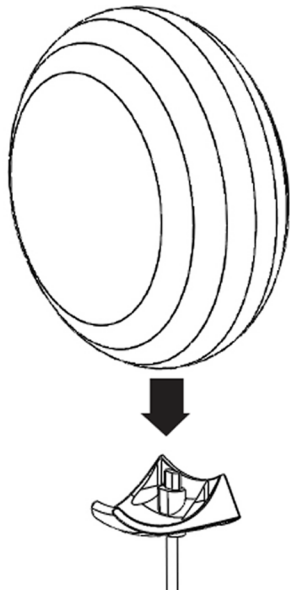

HUMANCENTRIC®

Google Home Mini Wall Mount

Parts included

- (1) Mounting bracket
- (2) Drywall screw
- (2) Drywall anchor

Tools needed for installation

- Phillips head screwdriver
- 3/16 inch diameter drill bit
- Power drill, Hammer

1

Use a 3/16 inch diameter drill bit

2

Note: *Ensure the plug can reach the outlet when choosing the location of your mounting bracket*