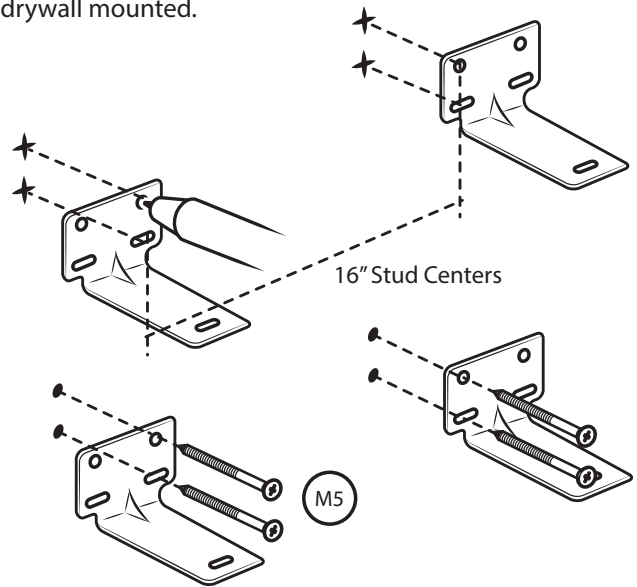

1

Note: The wall brackets can be stud mounted or drywall mounted.