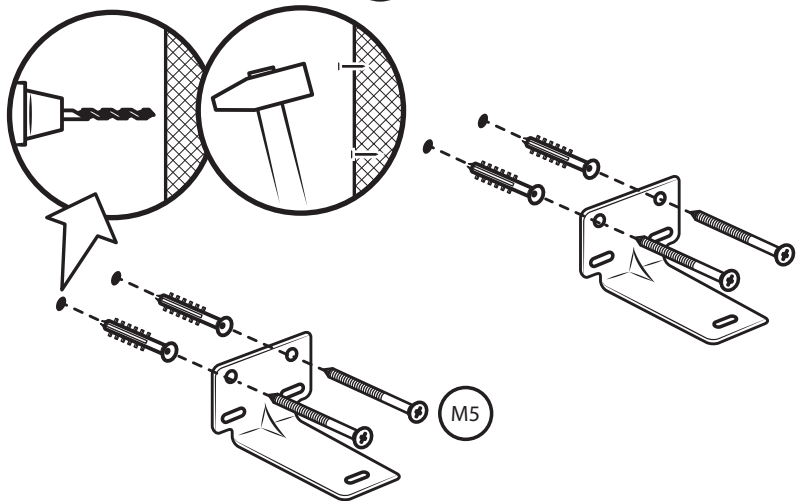

1

Note: The wall brackets can be stud mounted or drywall mounted.

OR

2

Note: The cord cover (optional) can be mounted with screws or VHB tape.

3

4