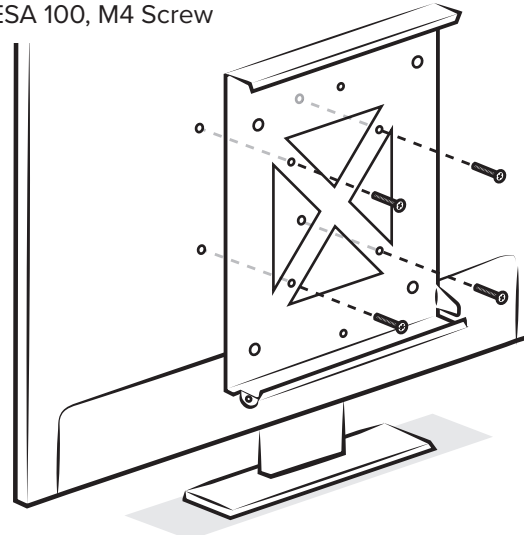

OPTION 2: VESA MOUNT

VESA 100, M4 Screw