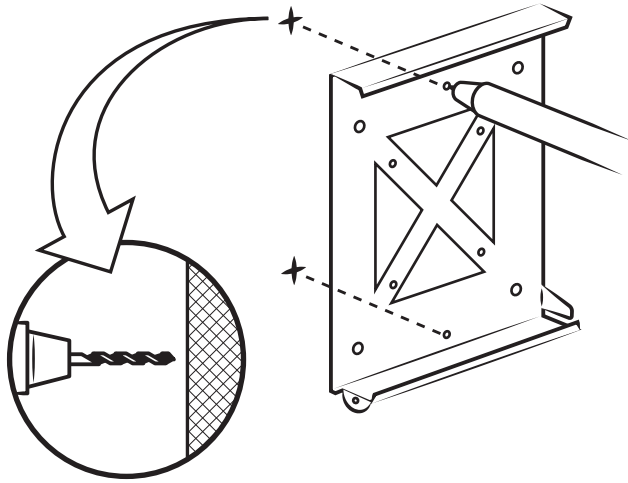

OPTION 1: WALL MOUNT