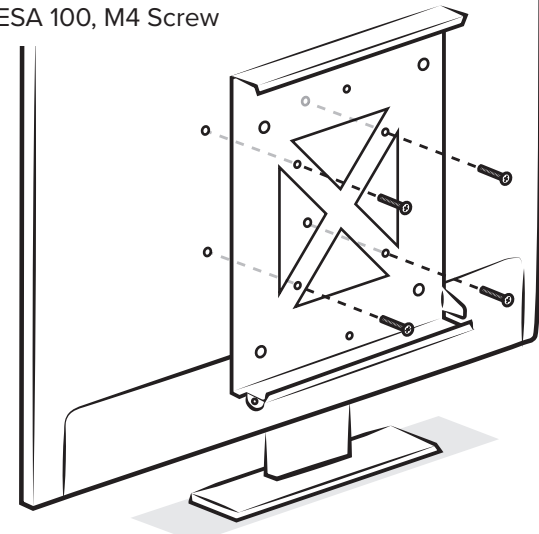

OPTION 2: VESA MOUNT

VESA 100, M4 Screw