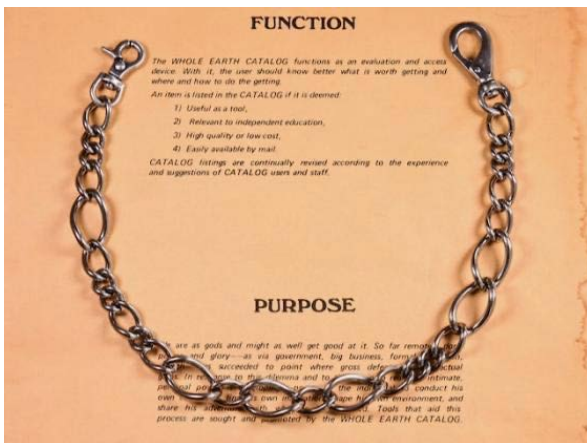

NMAJ-640SV Mixed Cavalry Wallet Chain SV

Silver Plated Brass
Size:About 45cm