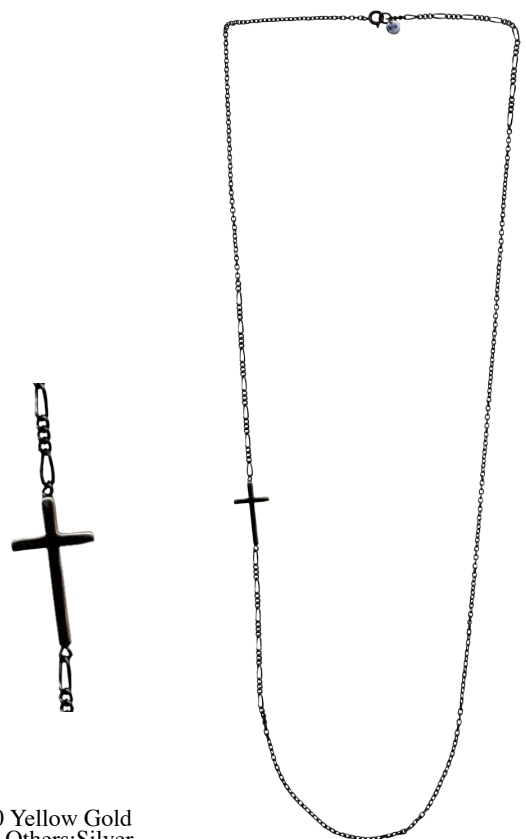

HYO-152 Cross & Star NC

Parts:Brass Others:Silver
Size:50cm

HYO-153 Tricolor Cross NC

Small Cross:K10 Yellow Gold Other Cross,Charm & Chain :Silver
Parts:Brass / Size:50cm

HYO-154 Tricolor Star NC

Small Star:K10 Yellow Gold
Other Stars,Charm & Chain:Silver
Parts:Brass / Size:50cm

PAINT IT BLACK

HYO-155

Fine Gold Star Chain NC

Charm:K10 Yellow Gold Parts:Brass Others:Silver
Size:50cm

HYO-157

Fine Gold Cross Chain NC

Charm:K10 Yellow Gold Parts:Brass Others:Silver
Size:50cm

HYO-156

Gold Star Chain NC

Charm:K10 Yellow Gold
Parts:Brass Others:Silver
Size:70cm

HYO-158

Gold Cross Chain NC

Charm:K10 Yellow Gold
Parts:Brass Others:Silver
Size:70cm

PAINT IT BLACK

HYO-553

Gold Star Hoop ER