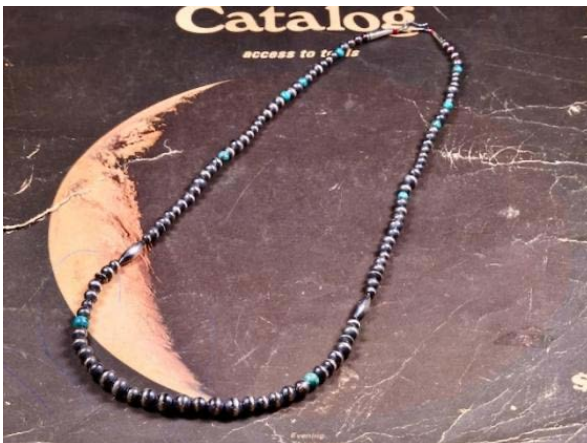

NMRE-120

Navajo Pearl NC

Silver925
Size:60cm

NMRE-121

Navajo Pearl Turquoise NC

Silver925 & Turquoise
Size:60cm

NMRE-420

Navajo Pearl BR