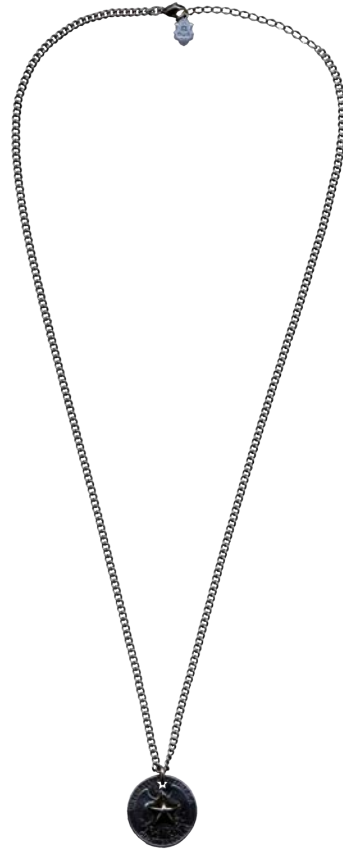

HYJK-125WH

St. Christopher

(Color:White)
Top:Epoxy on Silver Plated Brass
Chain:Silver Plated Bass Charm:Silver
Size:65cm

HYJK-125BK

St. Christopher

(Color:Black)
Top:Epoxy on Silver Plated Brass
Chain:Silver Plated Bass Charm:Silver
Size:65cm

LIBERTY -IN GOD WE TRUST-

HYJKS-105

Bump Out Star Dime

Top:Coin Chain:Stainless & Titanium
End Parts:Silver / Size:45~50cm

HYJKS-106

Bump Out Star 25c

Top:Coin Chain:Stainless & Titanium End Parts:Silver
Size:55~60cm

HYJKS-107

Cut Star Dime

Top:Coin Chain:Stainless & Titanium
End Parts:Silver / Size:45~50cm

HYJKS-108

Cut Star 25c

Top:Coin Chain:Stainless & Titanium
End Parts:Silver / Size:55~60cm

LIBERTY -IN GOD WE TRUST-

HYHK-700RD

Cut Star Rope

(Color:Red)
Coin,Waxed Cord & Brass Beads
Size:~31cm

HYHK-700NV

Cut Star Rope

(Color:Navy)
Coin Waxed Cord & Brass Beads
Size:~31cm

HYHK-700WH

Cut Star Rope