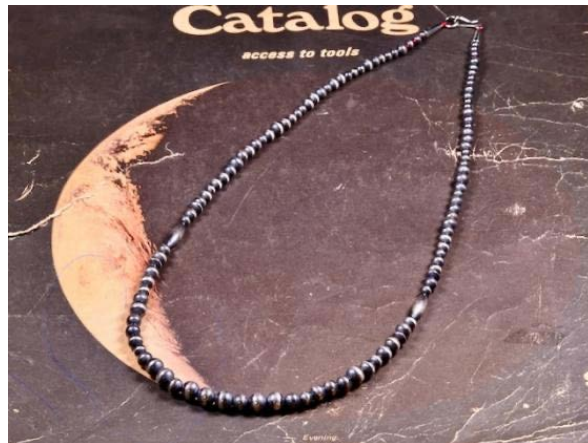

NMRE-120

Navajo Pearl NC

Silver925
Size:60cm

NMRE-121

Navajo Pearl Turquoise NC

Silver925 & Turquoise
Size:60cm

NMRE-420

Navajo Pearl BR