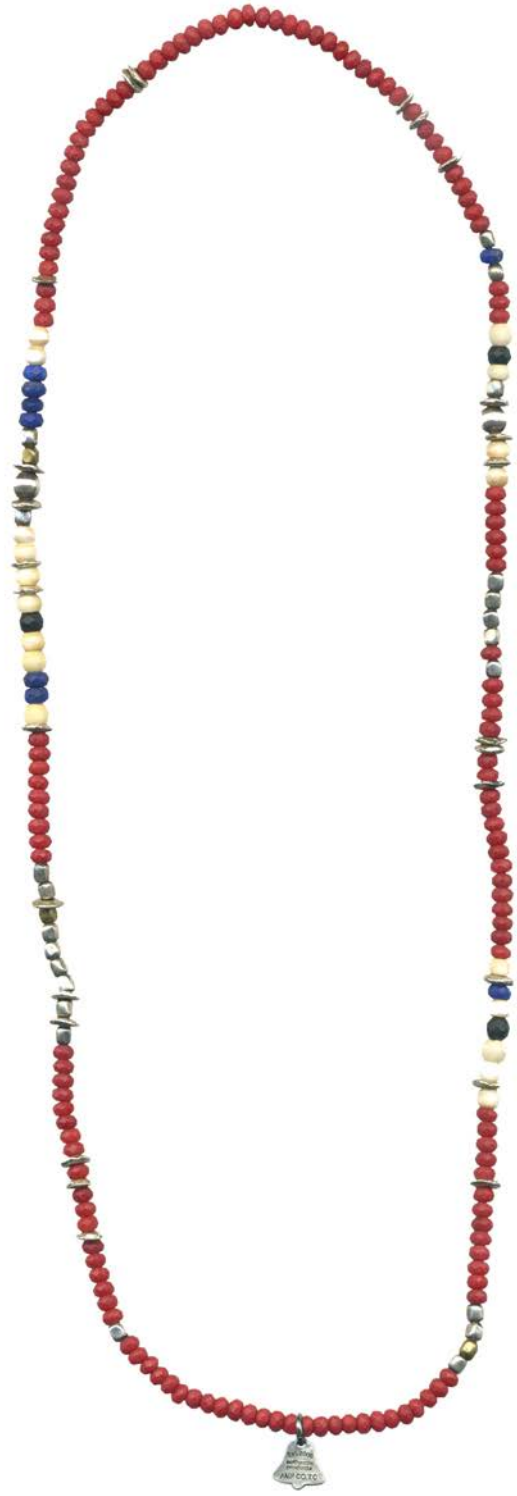

ESCAPE

**ESCAPE** →

**13AHK-194**

matte onyx anklet

matte onyx, coral, lapis, camel bone, brass beads & charm  
24cm

**13AHK-195**

matte coral anklet

matte coral, lapis, onyx, camel bone, brass beads & charm  
24cm

**13AHK-196**

matte white anklet

matte coral, lapis, camel bone, brass beads & charm  
24cm

**13AHK-197**

matte lapis anklet

matte lapis, coral, onyx, camel bone, brass beads & charm  
24cm

**ESCAPE** →

**12AHK-351** tricolor in seed beads bracelet

**12AHO-330** yacht rope bracelet -antique gold-

brass anchor & beads, silver charm, hemp & waxed cord 38cm

**12AHO-331** yacht rope bracelet -antique silver-

silver plated brass anchor & beads, silver charm, hemp & waxed cord 38cm

- white -

- navy -

**ESCAPE** →

**12AHK-320**

matte onyx triple bracelet

matte onyx, coral, lapis, camel bone, brass beads & silver charm  
56cm

**12AHK-321**

matte coral triple bracelet