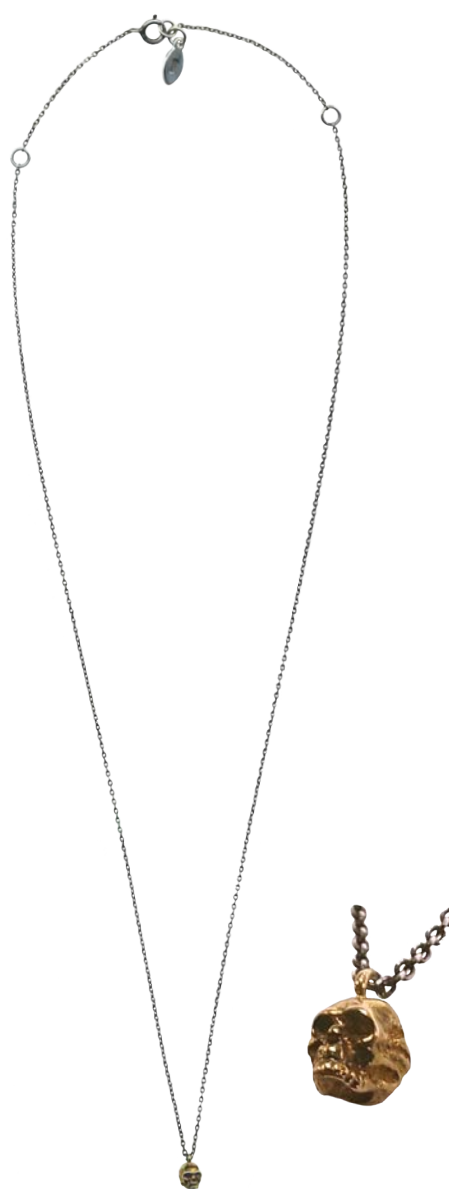

heart ring -brass-

**IIAH-814 k10**

heart ring -gold-

silver ring & brass heart / # 11, 15, 17, 19, 21

silver ring & k10 heart / # 11, 15, 17, 19, 21

**IIAH-813**

heart necklace

silver chain & k10 heart charms / 39~47cm

eagle ring -brass-

**IIAH-810 k10**

eagle ring -gold-

silver ring & brass eagle / # 11, 15, 17, 19, 21

silver ring & k10 eagle / # 11, 15, 17, 19, 21

**IIAH-809**

eagle necklace

silver chain & k10 eagle / 39~47cm

# LIGHT MY FIRE

**11AH-818**

skull pierce -silver-

**11AH-819**

skull pierce -gold-

silver skull & post, stainless clutch / size 5 mm

k10 skull & post, stainless clutch / size 5 mm

**11AH-820**

skull necklace -silver-

**11AH-821**

skull necklace -gold-

silver chain & skull charm / 39~47cm

silver chain & k10 skull charm / 39~47cm