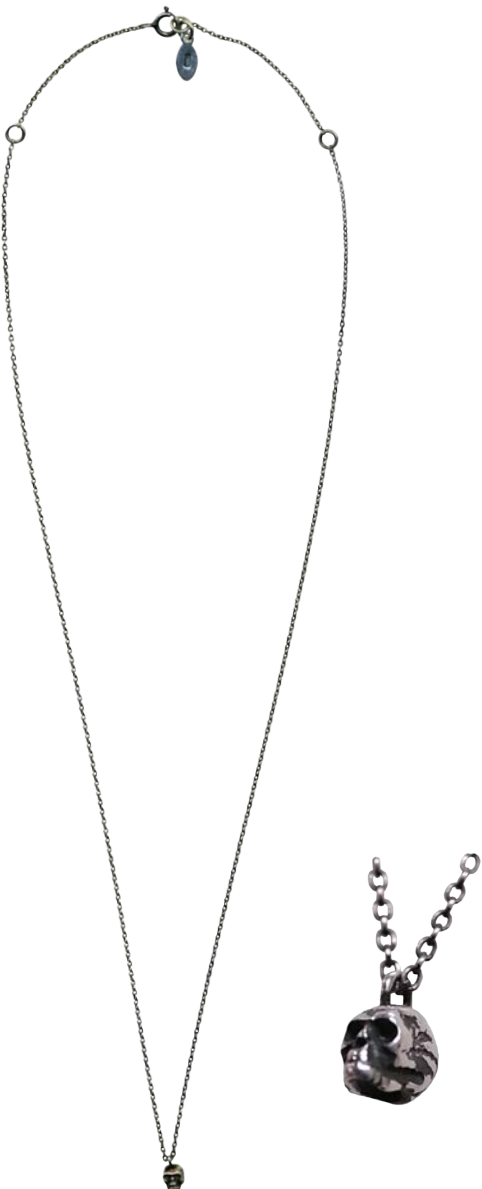

**IIAH-804 k10** star ring -gold-

silver ring & brass star / # 11, 15, 17, 19, 21

silver ring & k10 star / # 11, 15, 17, 19, 21

**IIAH-805** five star ring -gold-

**IIAH-803** star necklace

silver ring & k10 star / # 11, 15, 17, 19, 21

eagle ring -brass-

**IIAH-810 k10**

eagle ring -gold-

silver ring & brass eagle / # 11, 15, 17, 19, 21

silver ring & k10 eagle / # 11, 15, 17, 19, 21

**IIAH-809**

eagle necklace

silver chain & k10 eagle / 39~47cm

# LIGHT MY FIRE

**11AH-818**

skull pierce -silver-

**11AH-819**

skull pierce -gold-

silver skull & post, stainless clutch / size 5 mm

k10 skull & post, stainless clutch / size 5 mm

**11AH-820**

skull necklace -silver-

**11AH-821**

skull necklace -gold-

silver chain & skull charm / 39~47cm

silver chain & k10 skull charm / 39~47cm