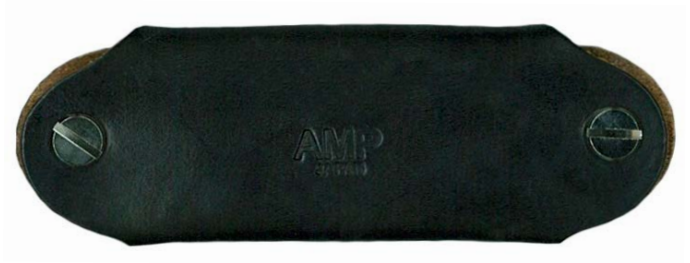

**IN STORE**

**THE  
RED  
STRINGS  
FOR  
GUY'S  
AND  
DOLL'S**

**NOW**

*amp japan K.K.*

**THE RED STRINGS FOR GUY'S & DOLL'S**

**15AO-810** Johnny Chain Pick Key Hook

silver plated brass

**15AO-600** Jhonny Chain

silver plated brass

**THE RED STRINGS FOR GUY'S & DOLL'S**

**14AN-810** chromexcel coin purse

leather  
7.7cm x 8.5cm

**14AN-812** chromexcel key case

leather  
4cm x 12cm

**14AN-811** camouflage coin purse

# THE RED STRINGS FOR GUY'S & DOLL'S

**IIAD-826**

color pick necklace

black

red

blue

size: 45 ~ 50cm chain: stainless pick & star: brass

**12AM-180**