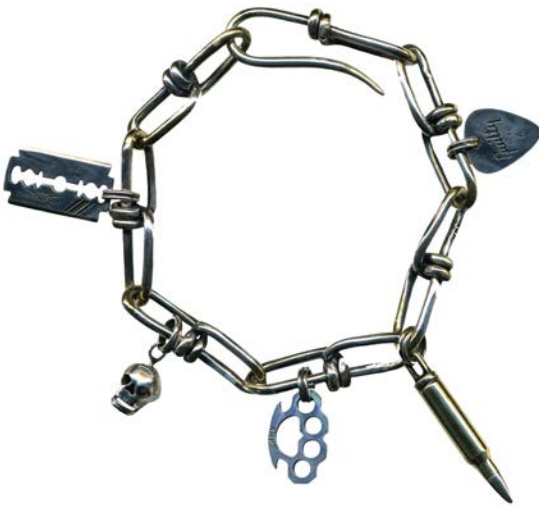

brass

**8AR-157**

puzzle chain bracelet "large"

brass

**8AR-150**

puzzle chain "small"

chain & charms: brass hook: iron "13" charm: aluminum

**8AR-151**

puzzle chain "large"

chain & charms: brass hook: iron "7" charm: aluminum

**THE RED STRINGS FOR GUY'S & DOLL'S**

**8AH-158** johnny chain bracelet

silver-plated brass & brass (charm)

**8AH-159** dog chain bracelet

silver-plated brass & brass (charm)

**9AH-650** johnny chain with charms bracelet

charms: silver chain: silver-plated brass

**9AH-651** johnny chain keyholder

chain & split ring: silver-plated brass others: brass

**8AH-152** johnny chain

chain: silver-plated brass hook: iron "13"charm: aluminum

**8AH-153** dog chain

chain: silver-plated brass hook: iron "7"charm: aluminum

**THE RED STRINGS FOR GUY'S & DOLL'S**

**8AM-171**