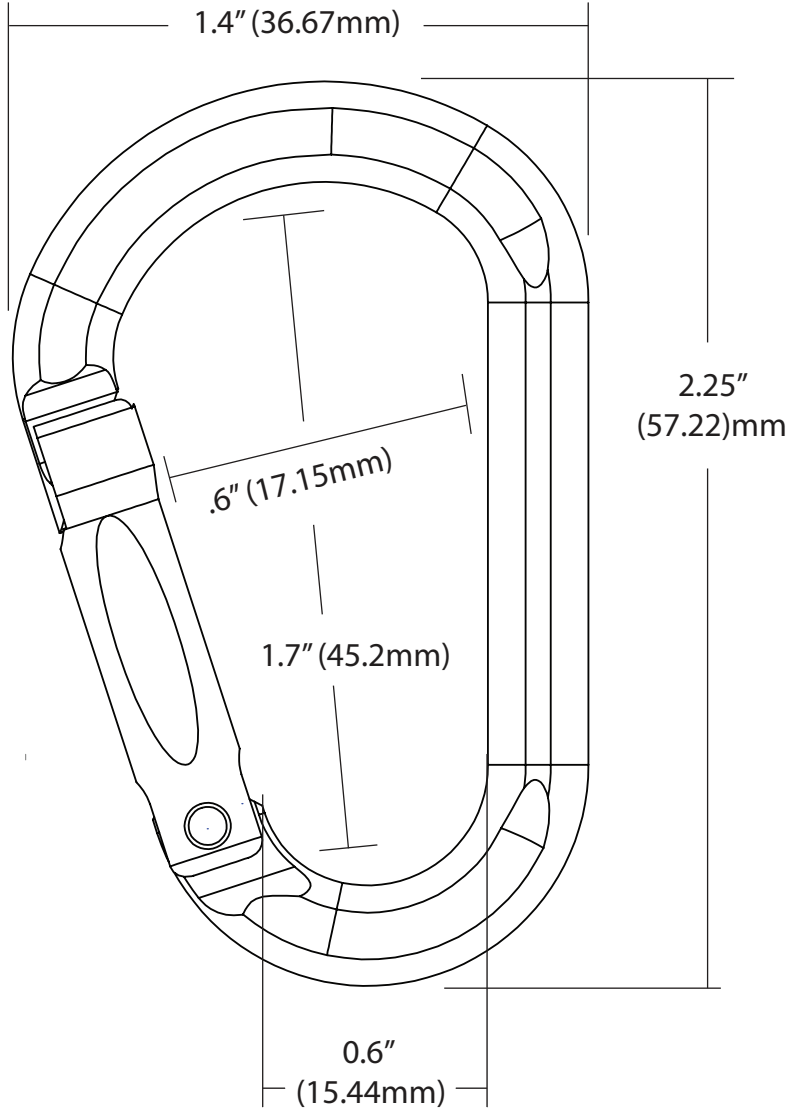

# C7 NL-

rockX Accessory Carabiner  
Part Number: C7 NL-(color code)  
MBS: 5kN  
Weight: 0.2lbs (10gm)  
Not for climbing

The rockX accessory carabiner is a compact and strong utility carabiner that's easy to grip and useful in a multitude of situations requiring a strong but lightweight, non-PPE connector.

The rockX is available in a light grey, orange and red frame.