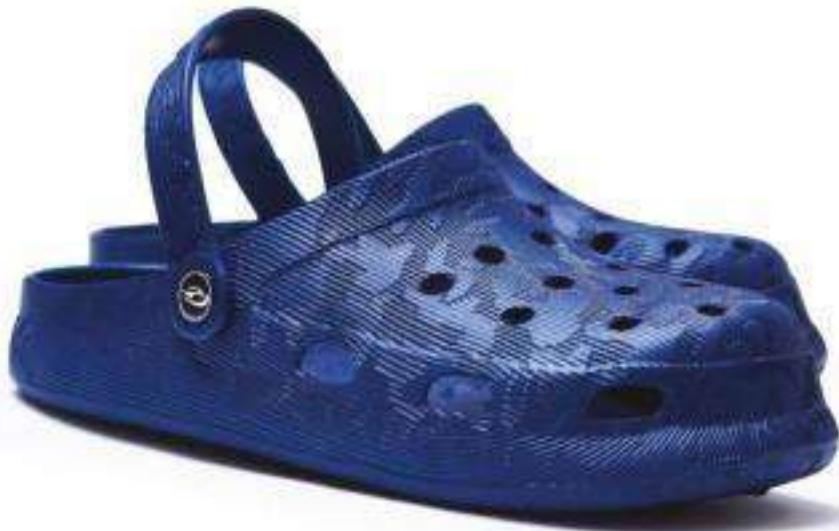

Model

GLASGOW PLUS

CODE **FP-YO-GLP-FE**

SIZES **36/37** **38/39**