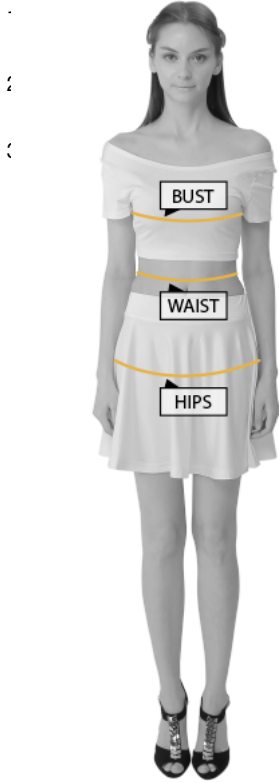

the armpits,
just.
waistline where you
part of the hips
the waist).