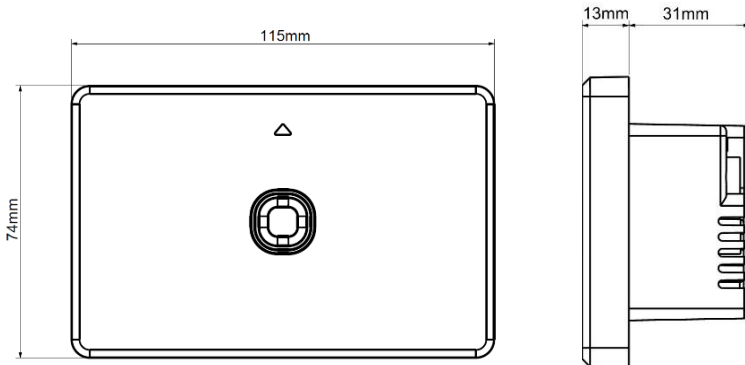

Included Accessories

Faceplate, Cut-out template, Mounting screws

Technical Specifications

	SSW01GX-ZB	SSW02GX-ZB
Switches	1	2
Neutral Required	Yes	
Supply Voltage	230 - 250V a.c. 50Hz	
Standby Wattage	<0.05W	
Operating Load (all channels combined)	Resistive: 1000W (each gang) Incandescent: 1000W (each gang) LED: 400W (each gang)	
Switched Poles	Active	
IP Rating	IP20 (indoor use only)	
Terminal Size	6mm ² (can fit up to 3 x 2.5mm ² wires per terminal)	
Rear Colour	Yellow	
Housing Material	Polycarbonate	
Contact Material	Brass	
Weight	135g	140g
Dimensions	115mm x 74mm x 44mm	
Cut-out Dimensions	80mm x 50mm	
Mounting Centres	84mm	
Compliance / Standards	AS/NZS 4268, AS/NZS 60669.1, AS/NZS 60669.2.1, CISPR 15, CISPR 32, AS/NZS 2772.2	

NOTE: Minimum load required. Contact customer care for more information.

*Download the app using the QR code or visit the iOS or Google Play store.

Switches (Zigbee)

Isaac series

SSW01GX-ZB / SSW02GX-ZB

This product must be installed by a licensed electrician

Dimensions

Wiring Diagrams

*Download the app using the QR code or visit the iOS or Google Play store.

Switches (Zigbee)

Isaac series

SSW01GX-ZB / SSW02GX-ZB

This product must be installed by a licensed electrician