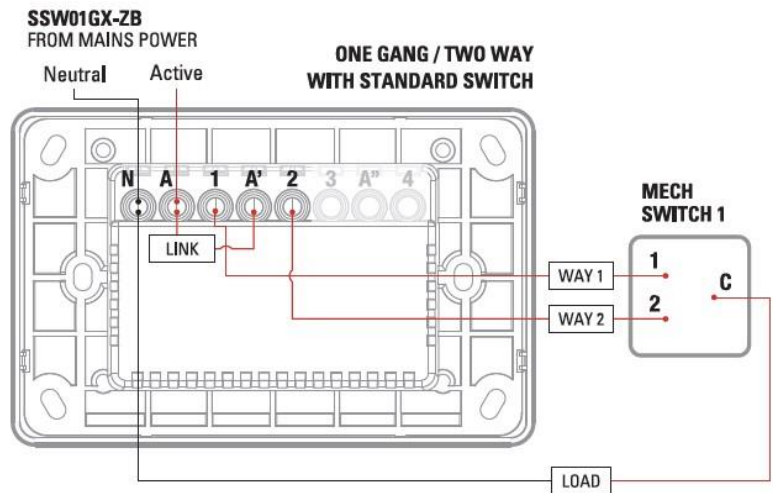

Included Accessories

Faceplate, Cut-out template, Mounting screws

Technical Specifications

	SSW01GX-ZB	SSW02GX-ZB
Switches	1	2
Neutral Required	Yes	
Supply Voltage	230 - 250V a.c. 50Hz	
Standby Wattage	<0.05W	
Operating Load (all channels combined)	Resistive: 1000W (each gang) Incandescent: 1000W (each gang) LED: 400W (each gang)	
Switched Poles	Active	
IP Rating	IP20 (indoor use only)	
Terminal Size	6mm ² (can fit up to 3 x 2.5mm ² wires per terminal)	
Rear Colour	Yellow	
Housing Material	Polycarbonate	
Contact Material	Brass	
Weight	135g	140g
Dimensions	115mm x 74mm x 44mm	
Cut-out Dimensions	80mm x 50mm	
Mounting Centres	84mm	
Compliance / Standards	AS/NZS 4268, AS/NZS 60669.1, AS/NZS 60669.2.1, CISPR 15, CISPR 32, AS/NZS 2772.2	

NOTE: Minimum load required. Contact customer care for more information.

*Download the app using the QR code or visit the iOS or Google Play store.

Switches (Zigbee)

Isaac series

SSW01GX-ZB / SSW02GX-ZB

This product must be installed by a licensed electrician

Dimensions

Wiring Diagrams

*Download the app using the QR code or visit the iOS or Google Play store.

Switches (Zigbee)

Isaac series

SSW01GX-ZB / SSW02GX-ZB

This product must be installed by a licensed electrician