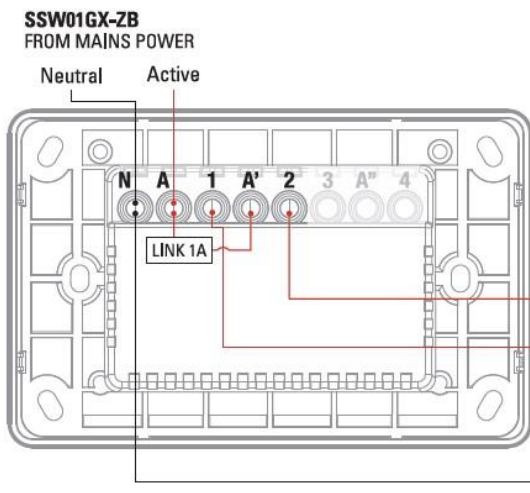

Included Accessories

Faceplate, Cut-out template, Mounting screws

Technical Specifications

	SSW01GX-ZB	SSW02GX-ZB
Switches	1	2
Neutral Required	Yes	
Supply Voltage	230 - 250V a.c. 50Hz	
Standby Wattage	<0.05W	
Operating Load (all channels combined)	Resistive: 1000W (each gang) Incandescent: 1000W (each gang) LED: 400W (each gang)	
Switched Poles	Active	
IP Rating	IP20 (indoor use only)	
Terminal Size	6mm ² (can fit up to 3 x 2.5mm ² wires per terminal)	
Rear Colour	Yellow	
Housing Material	Polycarbonate	
Contact Material	Brass	
Weight	135g	140g
Dimensions	115mm x 74mm x 44mm	
Cut-out Dimensions	80mm x 50mm	
Mounting Centres	84mm	
Compliance / Standards	AS/NZS 4268, AS/NZS 60669.1, AS/NZS 60669.2.1, CISPR 15, CISPR 32, AS/NZS 2772.2	

NOTE: Minimum load required. Contact customer care for more information.

*Download the app using the QR code or visit the iOS or Google Play store.

Switches (Zigbee)

Isaac series

SSW01GX-ZB / SSW02GX-ZB

This product must be installed by a licensed electrician

Dimensions

Wiring Diagrams

*Download the app using the QR code or visit the iOS or Google Play store.

Switches (Zigbee)

Isaac series

SSW01GX-ZB / SSW02GX-ZB

This product must be installed by a licensed electrician