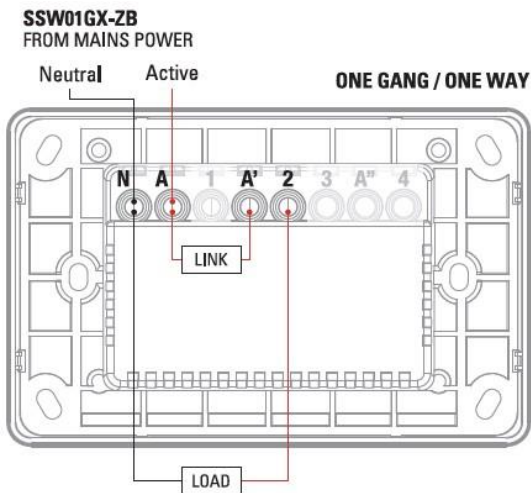

Included Accessories

Faceplate, Cut-out template, Mounting screws

Technical Specifications

	SSW01GX-ZB	SSW02GX-ZB
Switches	1	2
Neutral Required	Yes	
Supply Voltage	230 - 250V a.c. 50Hz	
Standby Wattage	<0.05W	
Operating Load (all channels combined)	Resistive: 1000W (each gang) Incandescent: 1000W (each gang) LED: 400W (each gang)	
Switched Poles	Active	
IP Rating	IP20 (indoor use only)	
Terminal Size	6mm ² (can fit up to 3 x 2.5mm ² wires per terminal)	
Rear Colour	Yellow	
Housing Material	Polycarbonate	
Contact Material	Brass	
Weight	135g	140g
Dimensions	115mm x 74mm x 44mm	
Cut-out Dimensions	80mm x 50mm	
Mounting Centres	84mm	
Compliance / Standards	AS/NZS 4268, AS/NZS 60669.1, AS/NZS 60669.2.1, CISPR 15, CISPR 32, AS/NZS 2772.2	

NOTE: Minimum load required. Contact customer care for more information.

*Download the app using the QR code or visit the iOS or Google Play store.

Switches (Zigbee)

Isaac series

SSW01GX-ZB / SSW02GX-ZB

This product must be installed by a licensed electrician

Dimensions

Wiring Diagrams

*Download the app using the QR code or visit the iOS or Google Play store.

Switches (Zigbee)

Isaac series

SSW01GX-ZB / SSW02GX-ZB

This product must be installed by a licensed electrician