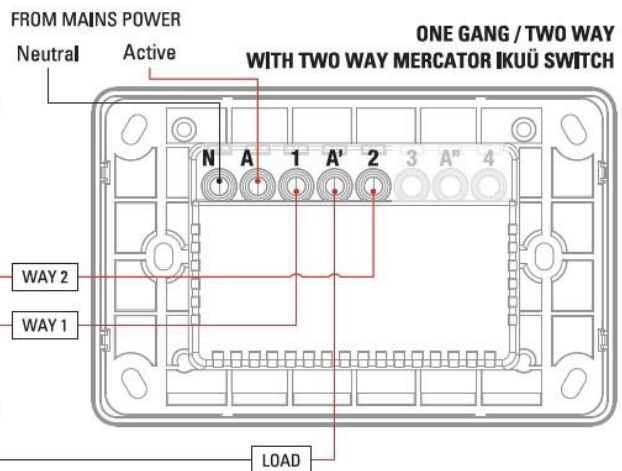

Included Accessories

Faceplate, Cut-out template, Mounting screws

Technical Specifications

	SSW01GX-ZB	SSW02GX-ZB
Switches	1	2
Neutral Required	Yes	
Supply Voltage	230 - 250V a.c. 50Hz	
Standby Wattage	<0.05W	
Operating Load (all channels combined)	Resistive: 1000W (each gang) Incandescent: 1000W (each gang) LED: 400W (each gang)	
Switched Poles	Active	
IP Rating	IP20 (indoor use only)	
Terminal Size	6mm ² (can fit up to 3 x 2.5mm ² wires per terminal)	
Rear Colour	Yellow	
Housing Material	Polycarbonate	
Contact Material	Brass	
Weight	135g	140g
Dimensions	115mm x 74mm x 44mm	
Cut-out Dimensions	80mm x 50mm	
Mounting Centres	84mm	
Compliance / Standards	AS/NZS 4268, AS/NZS 60669.1, AS/NZS 60669.2.1, CISPR 15, CISPR 32, AS/NZS 2772.2	

NOTE: Minimum load required. Contact customer care for more information.

*Download the app using the QR code or visit the iOS or Google Play store.

Switches (Zigbee)

Isaac series

SSW01GX-ZB / SSW02GX-ZB

This product must be installed by a licensed electrician

Dimensions

Wiring Diagrams

*Download the app using the QR code or visit the iOS or Google Play store.

Switches (Zigbee)

Isaac series

SSW01GX-ZB / SSW02GX-ZB

This product must be installed by a licensed electrician