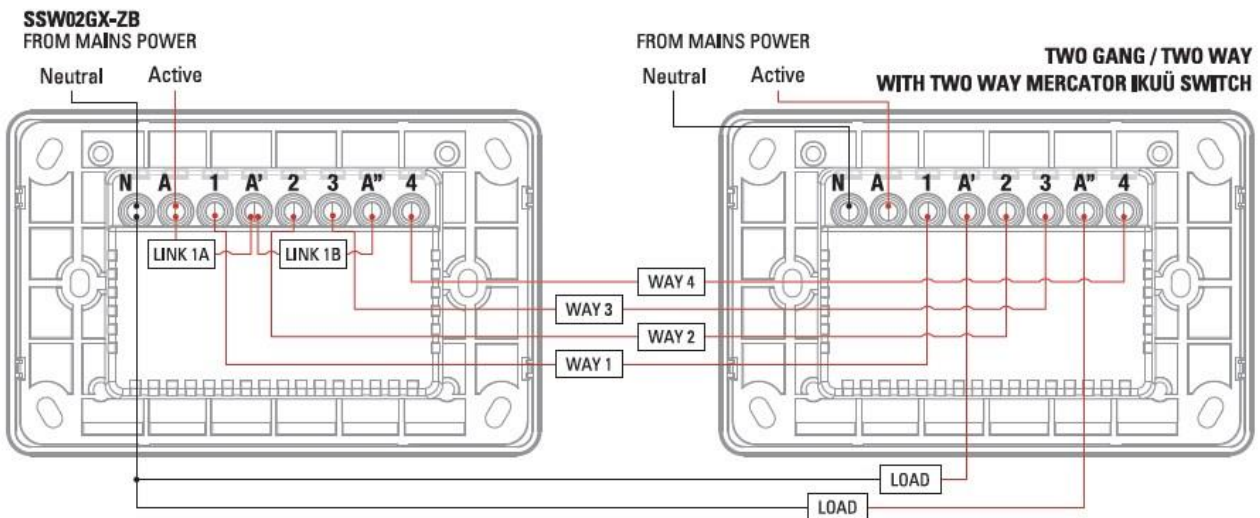

Included Accessories

Faceplate, Cut-out template, Mounting screws

Technical Specifications

	SSW01GX-ZB	SSW02GX-ZB
Switches	1	2
Neutral Required	Yes	
Supply Voltage	230 - 250V a.c. 50Hz	
Standby Wattage	<0.05W	
Operating Load (all channels combined)	Resistive: 1000W (each gang) Incandescent: 1000W (each gang) LED: 400W (each gang)	
Switched Poles	Active	
IP Rating	IP20 (indoor use only)	
Terminal Size	6mm ² (can fit up to 3 x 2.5mm ² wires per terminal)	
Rear Colour	Yellow	
Housing Material	Polycarbonate	
Contact Material	Brass	
Weight	135g	140g
Dimensions	115mm x 74mm x 44mm	
Cut-out Dimensions	80mm x 50mm	
Mounting Centres	84mm	
Compliance / Standards	AS/NZS 4268, AS/NZS 60669.1, AS/NZS 60669.2.1, CISPR 15, CISPR 32, AS/NZS 2772.2	

NOTE: Minimum load required. Contact customer care for more information.

*Download the app using the QR code or visit the iOS or Google Play store.

Switches (Zigbee)

Isaac series

SSW01GX-ZB / SSW02GX-ZB

This product must be installed by a licensed electrician

Dimensions

Wiring Diagrams

*Download the app using the QR code or visit the iOS or Google Play store.

Switches (Zigbee)

Isaac series

SSW01GX-ZB / SSW02GX-ZB

This product must be installed by a licensed electrician