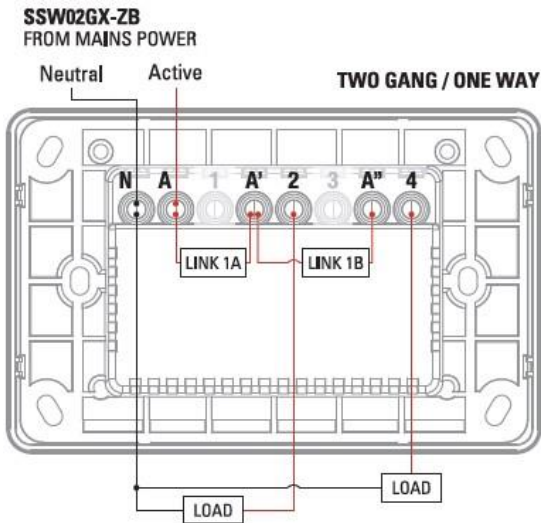

Included Accessories

Faceplate, Cut-out template, Mounting screws

Technical Specifications

	SSW01GX-ZB	SSW02GX-ZB
Switches	1	2
Neutral Required	Yes	
Supply Voltage	230 - 250V a.c. 50Hz	
Standby Wattage	<0.05W	
Operating Load (all channels combined)	Resistive: 1000W (each gang) Incandescent: 1000W (each gang) LED: 400W (each gang)	
Switched Poles	Active	
IP Rating	IP20 (indoor use only)	
Terminal Size	6mm ² (can fit up to 3 x 2.5mm ² wires per terminal)	
Rear Colour	Yellow	
Housing Material	Polycarbonate	
Contact Material	Brass	
Weight	135g	140g
Dimensions	115mm x 74mm x 44mm	
Cut-out Dimensions	80mm x 50mm	
Mounting Centres	84mm	
Compliance / Standards	AS/NZS 4268, AS/NZS 60669.1, AS/NZS 60669.2.1, CISPR 15, CISPR 32, AS/NZS 2772.2	

NOTE: Minimum load required. Contact customer care for more information.

*Download the app using the QR code or visit the iOS or Google Play store.

Switches (Zigbee)

Isaac series

SSW01GX-ZB / SSW02GX-ZB

This product must be installed by a licensed electrician

Dimensions

Wiring Diagrams

*Download the app using the QR code or visit the iOS or Google Play store.

Switches (Zigbee)

Isaac series

SSW01GX-ZB / SSW02GX-ZB

This product must be installed by a licensed electrician