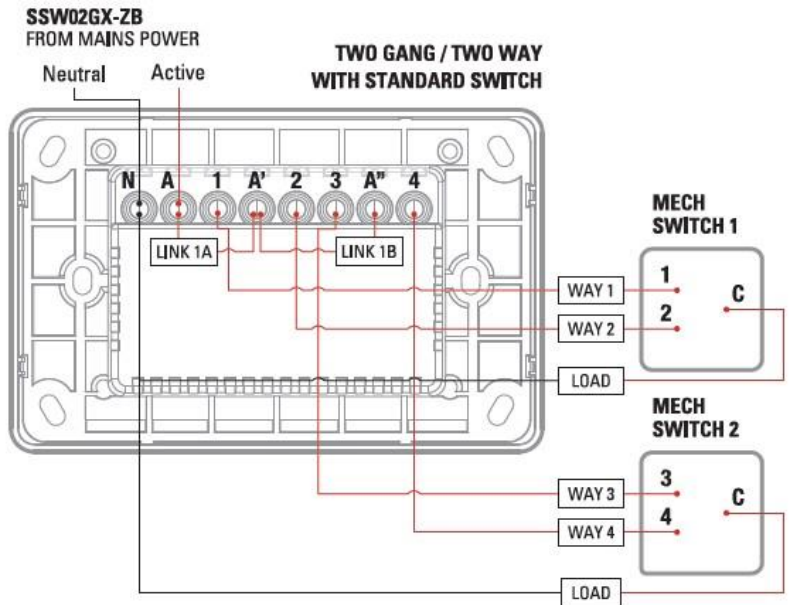

Included Accessories

Faceplate, Cut-out template, Mounting screws

Technical Specifications

	SSW01GX-ZB	SSW02GX-ZB
Switches	1	2
Neutral Required	Yes	
Supply Voltage	230 - 250V a.c. 50Hz	
Standby Wattage	<0.05W	
Operating Load (all channels combined)	Resistive: 1000W (each gang) Incandescent: 1000W (each gang) LED: 400W (each gang)	
Switched Poles	Active	
IP Rating	IP20 (indoor use only)	
Terminal Size	6mm ² (can fit up to 3 x 2.5mm ² wires per terminal)	
Rear Colour	Yellow	
Housing Material	Polycarbonate	
Contact Material	Brass	
Weight	135g	140g
Dimensions	115mm x 74mm x 44mm	
Cut-out Dimensions	80mm x 50mm	
Mounting Centres	84mm	
Compliance / Standards	AS/NZS 4268, AS/NZS 60669.1, AS/NZS 60669.2.1, CISPR 15, CISPR 32, AS/NZS 2772.2	

NOTE: Minimum load required. Contact customer care for more information.

*Download the app using the QR code or visit the iOS or Google Play store.

Switches (Zigbee)

Isaac series

SSW01GX-ZB / SSW02GX-ZB

This product must be installed by a licensed electrician

Dimensions

Wiring Diagrams

*Download the app using the QR code or visit the iOS or Google Play store.

Switches (Zigbee)

Isaac series

SSW01GX-ZB / SSW02GX-ZB

This product must be installed by a licensed electrician