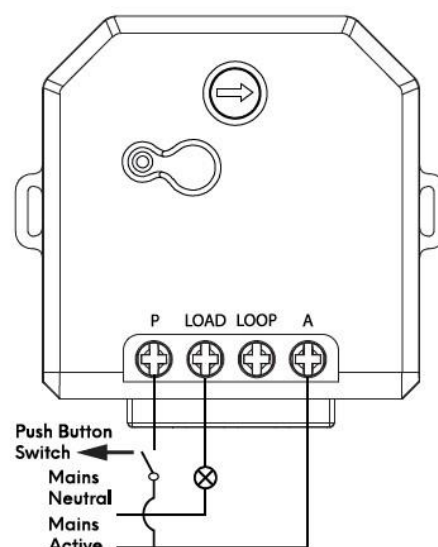

This product must be installed by a licensed electrician

Features

- Wi-Fi (No hub required)
- No neutral wire required
- Reset button and brightness dial on unit
- Trailing edge dimmer. Works with most leading brand dimmable LED lights
- Fits comfortably through a cut-out as small as 50mm
- White, UV resistant material
- Includes cable tie mounting holes
- On/off & dimming control via the app
- Customizable timers & schedules via the app
- Works with both Amazon Alexa and Google Assistant
- 3 year in-home warranty

Wiring Diagram

Technical Specifications

Supply Voltage	230 - 250V a.c. 50Hz
Standby Wattage	<1W
Operating Load	LED: 5W – 150W Incandescent: 5W – 200W
Dimming Method	Trailing edge
Output Power	0-100%
IP Rating	IP20 (indoor use only)
Terminal Size	4mm ² (can fit up to 1 x 2.5mm ² wires per terminal)
Colour	White
Housing Material	Polycarbonate
Contact Material	Brass
Weight	42g
Dimensions	52mm x 50mm x 20mm
Compliance / Standards	AS/NZS 4268, AS/NZS 60669.1, AS/NZS 60669.2.1, CISPR 15, CISPR 32, AS/NZS 2772.2