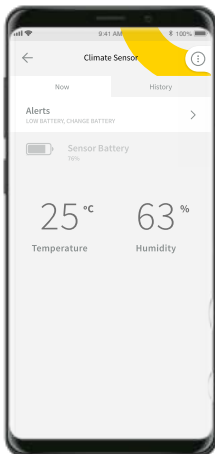

MOTION SENSOR Battery

SMA02P

- Detects and tracks motion
- Battery based for versatile installation locations
- Offers historical tracking
- Zigbee product; requires Mercator Ikuu hub

● White

ENVIRONMENTAL SENSOR Battery

SMA03P

- Detects and tracks temperature and humidity
- Battery based for versatile installation locations
- Offers historical tracking
- Zigbee product; requires Mercator Ikuu hub

● White