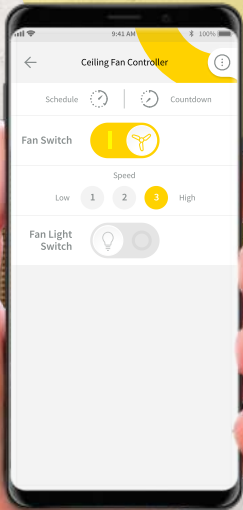

Caprice
AC Ceiling Fan

Smart Fan
Controller

MERCATOR ikuü

Every device you need,
all in one place.

Individual and scene control.

Voice control with Amazon
Alexa and Google Assistant.

Easy. Seamless. Integrated.