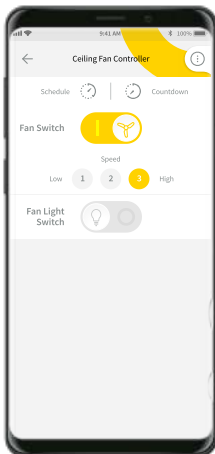

LEDs indicate when the fan is switched on

Smart Wall Controller for AC fans

Smartphone not included