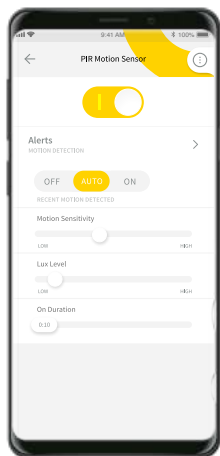

MOTION SENSOR Hardwired

SXSEN002PIR

- Detects and tracks motion
- 12m detection range
- 360° detection angle.
- IP20

● White