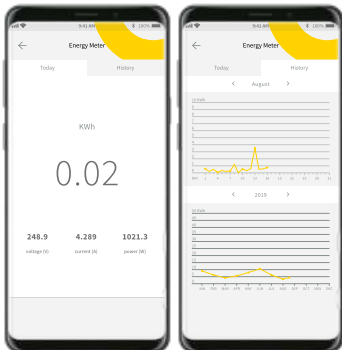

MERCATOR ikuü

Every device you need,
all in one place.

Individual and scene control.

Voice control with Amazon
Alexa and Google Assistant.

Easy. Seamless. Integrated.

one clever app

Free download now

No annoying ads – we promise Ü

Control your climate throughout a hot summer or cold winter

Reduce Energy Costs & Increase Comfort

Reduce energy costs and increase comfort in your home with the ability to automate, set schedules and control your home wherever you may be!

Mercator Ikuü can be used to make your home smarter, or as a whole of home solution. There is something for everyone.

“fan on!”

WIFI SINGLE ADAPTOR

SPUG02

Use the Mercator Ikuü app to turn a connected appliance, like a pedestal fan, on or off.

With an in-built power meter you can see the current and historical power usage.