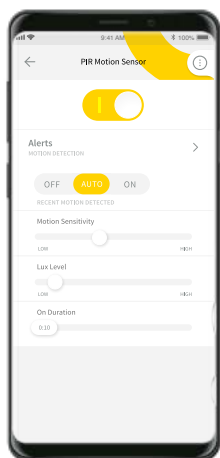

MOTION SENSOR Hardwired

SXSEN002PIR

- Detects and tracks motion
- 12m detection range
- 360° detection angle.
- IP20

● White

MOTION SENSOR Hardwired IP65

SXSEN003PIR

- Detects and tracks motion
- 12m detection range
- 180° detection angle.
- IP65

● White

UNIVERSAL IR REMOTE

SBIR01

- Can be used to control any IR device such as an air-con or TV
- Comes pre-programmed with a range of popular split system remotes
- Use your existing remote to 'learn' any IR split system remote control – regardless of make or model
- In-built temperature and humidity sensor