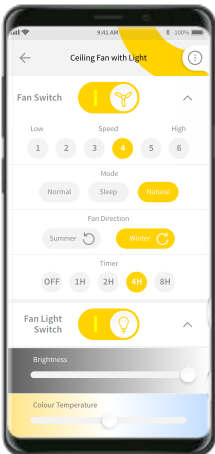

ANOVA 52" SMART DC CEILING FAN

FC1148WHWIFI/BKWIFI

See page 8-9 for details

without-light
version available