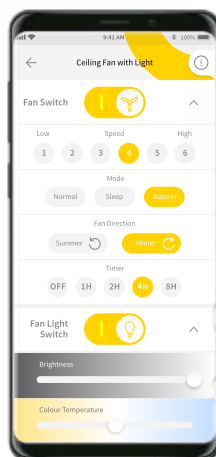

DC Ceiling Fans

Evolving energy saving fan technology that doesn't cost the earth

REASONS FOR CHOOSING A DC CEILING FAN:

- More energy efficient than comparable AC fans
- Can be much quieter than comparable AC fans
- More speeds and fan/light control via remote handset
- Typically weigh less than an AC fan (easier to handle and install)
- Smart fan option available

See pages 8-9, 24-25, and 58-59

ANOVA

52" SMART DC CEILING FAN

FC1140WHWIFI/BKWIFI FC1148WHWIFI/BKWIFI

- Black
- White

without-light
version available

MERCATOR ikuü

- App control with scheduling and timers, scenes and automation, speed control, lighting brightness and colour control
 - App works on devices running iOS or Android, see ikuü.com.au for minimum requirements
 - Fan uses your 2.4GHz WiFi network
- See page 58 for more