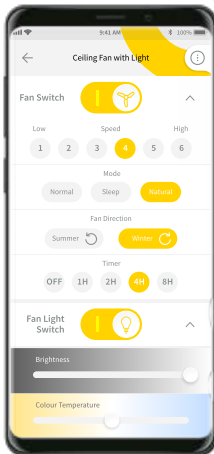

CASA

52" SMART DC CEILING FAN

FC790133G / FC798133G

See page 24 for details

without-light
version available

Smartphone not included