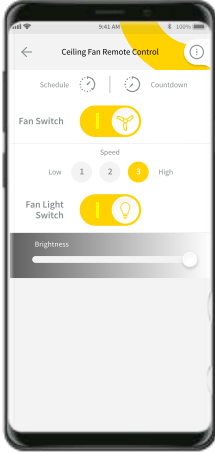

● White

SMART UNIVERSAL CEILING FAN REMOTE KIT

FRM86G

- Compatible with AC ceiling fans
 - Adjust fan speed
 - Turn fan light on or off
 - Timers
 - Includes receiver
- See page 42 for details

● White

ANOVA 52" SMART DC CEILING FAN