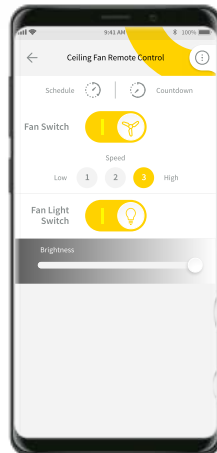

Use a Mercator Ikuü add-on to turn most AC fans smart!

See pages 42 & 55

AC Ceiling Fans

MINOTA

52" SMART DC CEILING FAN

FC620133G / FC628133G

- Brushed Chrome & Black
- Black & Dark Timber Finish
- White & Light Timber Finish