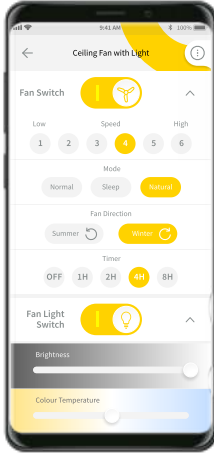

MINOTA

52" SMART DC CEILING FAN

FC620133G / FC628133G

See page 25 for details

without-light
version available

CASA

52" SMART DC CEILING FAN

FC790133G / FC798133G