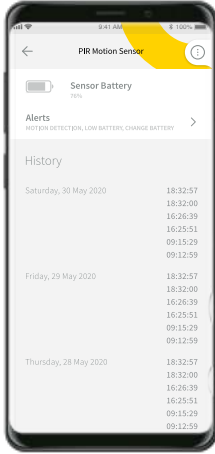

MOTION SENSOR Battery

SMA02P

- Detects and tracks motion
- Battery based for versatile installation locations
- Offers historical tracking
- Zigbee product; requires Mercator Ikuu hub

● White

ENVIRONMENTAL SENSOR Battery

SMA03P

- Detects and tracks temperature and humidity
- Battery based for versatile installation locations
- Offers historical tracking
- Zigbee product; requires Mercator Ikuu hub

● White