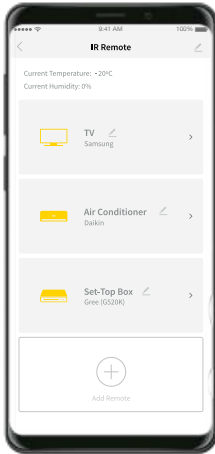

● White

UNIVERSAL IR REMOTE

SBIR01

- Can be used to control any IR device such as an air-con or TV
- Comes pre-programmed with a range of popular split system remotes
- Use your existing remote to 'learn' any IR split system remote control – regardless of make or model
- In-built temperature and humidity sensor