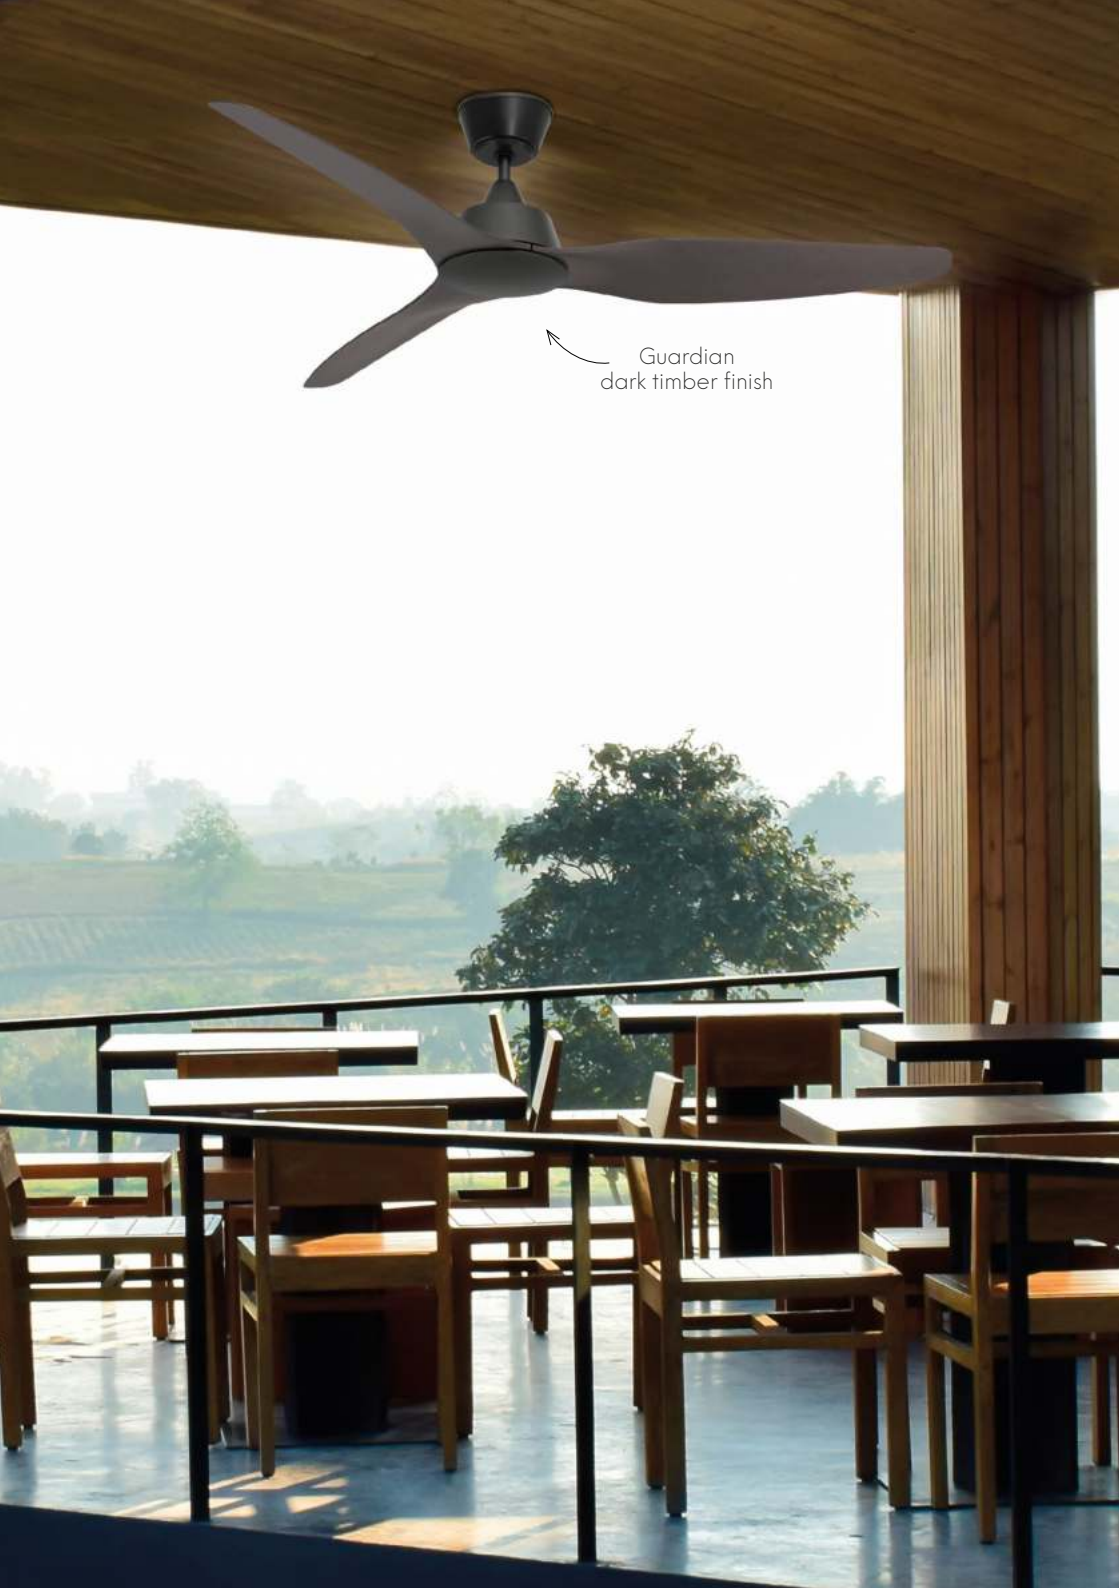

Guardian
dark timber finish