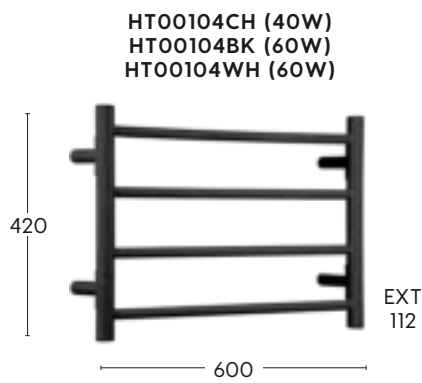

YARRA Heated Towel Rail

HT00101/HT00104/HT00107

- Stainless steel 304SS
- DIY or hard-wired wiring (by licensed electrician)
- IP 34 rated resistant (HT00104/HT00107)
- IPX1 rated resistant (HT00101)
- Power cord included
  DIY: 1.6m-1.8m free length with plug
  Hardwired: 2.0m-2.5m free length
- Heating time: 5-10 minutes
- Maximum surface temperature: 55°

- White
- Black
- Chrome