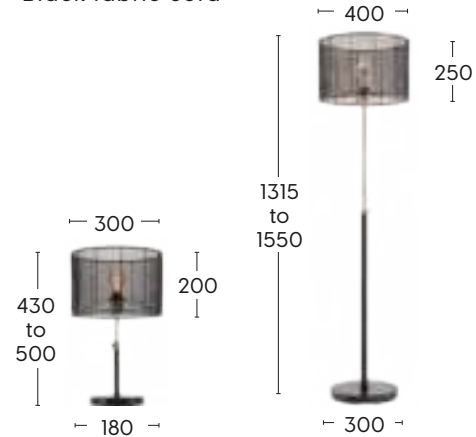

BURNLEY Table and Floor Lamp Range

MTBL024 / MFL024

- Table switch: cordline
- Floor switch: foot switch
- Matt black mesh shade
- Matt black and antique brass adjustable pole with antique brass screw
- Black fabric cord

● Matt Black/Brass

TL	E27 10W	E27 12W	E27 42W	E27 60W
FL	E27 10W	E27 12W	E27 42W	E27 60W