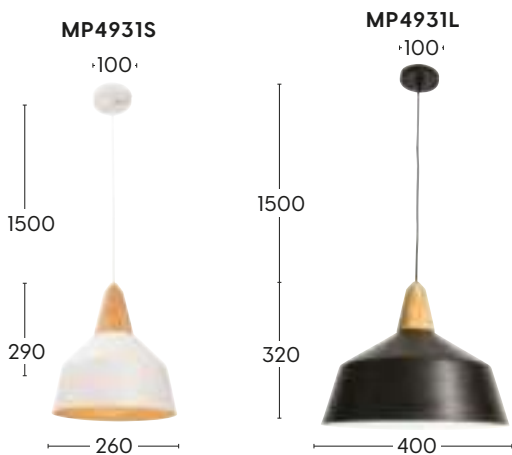

NOEL Pendant Range

MP4931

- Painted matt metalware with natural timber top
- Fabric cord and canopy

- Black
- White

SM	E27 4W	E27 6W	E27 18W	E27 25W
LG	E27 6W	E27 9W	E27 28W	E27 40W