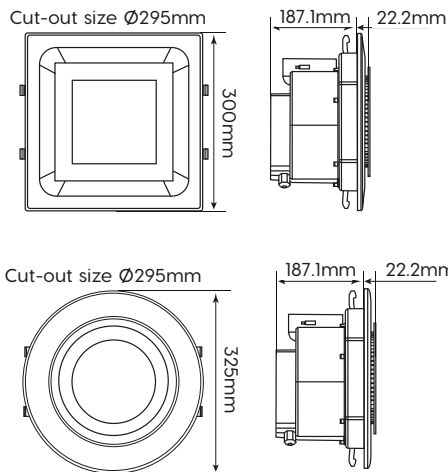

STARLINE LED

BE170ESP / BE190ESP

40W
EXHAUST
FAN

400 m³/hr
MAX AIR
EXTRACTION

12 MONTH
WARRANTY

PRODUCT DETAILS

- Ideal for bathrooms, toilets & kitchens
- 16W LED lamp included (5000K – 1000lm)
- High air extraction up to 400m³/hr
- Powerful 40W ball bearing motor
- IP45 rating – suitable for above shower installation
- Easy to install – DIY to existing power outlet
- Flex & plugs for separate fan and light control
- Cut out template included

COLOURS

- Silver
- White

RECOMMENDED ACCESSORIES

See page 343 for recommended accessories.

Model	Shape	Exhaust Fan	Light	Air Extraction	Fascia Size	Cut Out Size	Duct Outlet
BE170ESP	Square	40W	16W LED	400m³/hr	300x300mm	Ø295mm	Ø100mm/150mm
BE190ESP	Round	40W	16W LED	400m³/hr	Ø325mm	Ø295mm	Ø100mm/150mm

* All power outlets must be installed by a qualified electrician