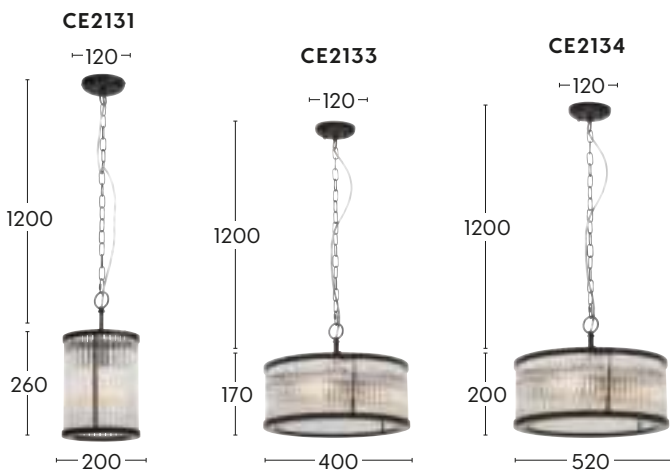

CANTERBURY Pendant Range

CE2131 / CE2133 / CE2134

- Matt black metalware
- Clear glass rods
- Black metal chain with clear PVC cord

● Matt Black

1L	E27 6W	E27 9W	E27 28W	E27 40W
3L	E27 4W	E27 6W	E27 18W	E27 25W
4L	E27 4W	E27 6W	E27 18W	E27 25W