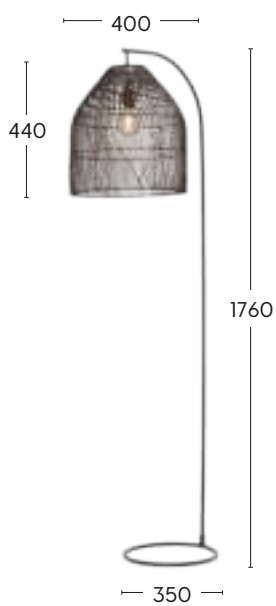

- Black
- White

E27 6W	E27 9W	E27 28W	E27 40W

SAWYER Decorative Lamp

MFL013BLK / MFL013NAT

- Floor switch: foot switch
- Rattan basket shade
- Matt painted metalware
- Matching white or black fabric cord

- Black
- White/Natural