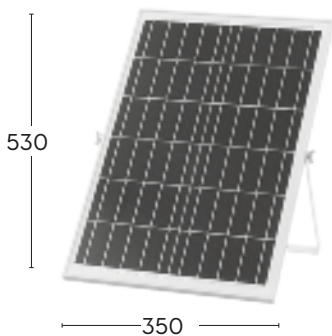

SOLITUDE Solar Floodlight with Radar Sensor

MSL30100/MSL3050

- 100% solar
- Colour temperature 6500K
- High lumen 1000lm/2000lm output
- IP65
- Remote function: On/Off, timer, brightness control, sensor mode, dusk to dawn mode
- Monocrystalline solar panel
- CRI>80
- Radar sensor detection range up to 8m
- Working time when battery fully charged: up to 6 hours (100% brightness for the first 4 hours and then 70% brightness for the next 2 hours)

● Black

Model No.	Lumens	Colour Temp	Solar Panel Power	Battery Capacity	Dimmable
MSL3050	1000lm	6500K	20W	3.2V 15Ah	Through Remote
MSL30100	2000lm	6500K	25W	3.2V 25Ah	Through Remote