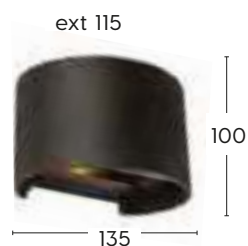

Model No.	Wattage	Colour Temp	Replaceable	Lumens	Dimmable
MXD1050BLK	7W	3000K	No	400lm	No
MXD1050WHT	7W	3000K	No	400lm	No