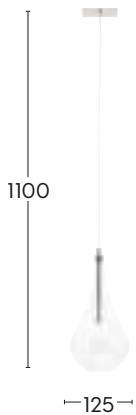

EDITH Pendant Range

MPL506

- Round metal frame pendant
- Opal glass ball frame 18cmD
- 200cm black fabric cord

- Brushed Brass
- Black

E14 4W	BE14 6W	E14 18W	E14 25W

CORDET 1Lt Pendant

MP1131

- Chrome metalware
- Clear glass shade
- Round and square canopy included
- Transformer not included
- Globes included

- Chrome

AVA Pendant Range

MPL505BLK / MPL505BRS

- Oval metal frame pendant
- Opal glass ball shade
- Opal glass ball frame 18cmD
- 200cm black fabric cord

- Brushed Brass
- Black

			
E14 4W	BE14 6W	E14 18W	E14 25W