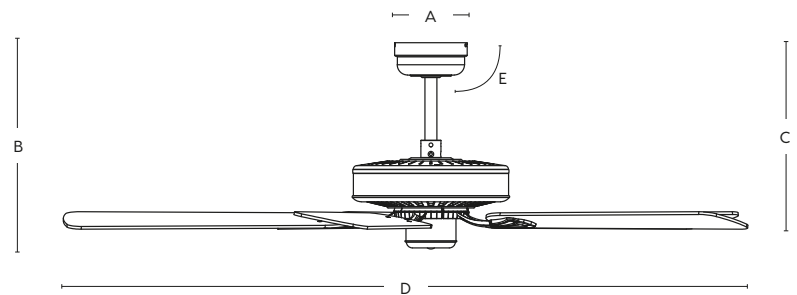

CEILING FAN FEATURES

- 132cm ceiling fans
- Reversible airflow for summer and winter use
- Tropically rated
- Metal body and plywood blades
- Suitable for indoor installation
- 3-speed pull chain switch included
- Remote controller adaptable (sold separately)

CEILING FAN SPECIFICATIONS

MODEL	FC050135
BLADE SWEEP	132cm
MOTOR POWER	60W
MAX. AIRFLOW	8,021 m³/h
FAN LIGHT	-
LIGHT COLOUR	-
LIGHT OUTPUT	-
CONTROLLER	Wall control