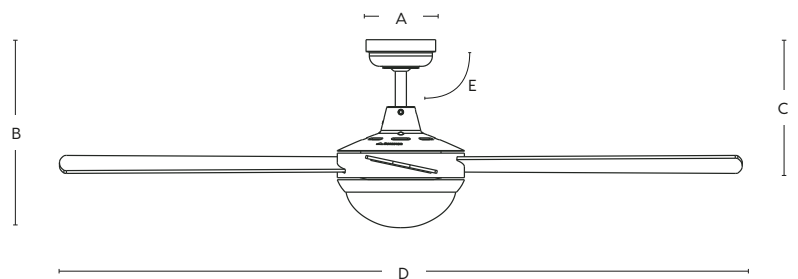

CEILING FAN FEATURES

- 120cm and 132cm ceiling fans
- Reversible airflow for summer and winter use
- Tropically rated
- Cast aluminium body with plywood blades
- Suitable for indoor installation
- 3-speed wall controller with light switch included
- Available with or without fitted light (B22 or LED)
- Remote controller adaptable (sold separately)

CEILING FAN SPECIFICATIONS

MODEL	FC250128 (WITHOUT LIGHT)	FC250134 (WITHOUT LIGHT)	FC252128 (WITH B22)	FC252128 (WITH B22)	FC257134 (WITH LED)
BLADE SWEEP	122cm	132cm	122cm	132cm	132cm
MOTOR POWER	60W	60W	60W	60W	60W
MAX. AIRFLOW	8,600 m³/h	9,100 m³/h	8,600 m³/h	9,100 m³/h	9,100 m³/h
FAN LIGHT	-	-	Suits two B22 20W CFL or 10W LED globes (not supplied) max. globe dimension: L110mm x W55mm		16W integrated LED
LIGHT COLOUR	-	-			3000K Warm White / 4000K Neutral White
LIGHT OUTPUT	-	-			1000lm
CONTROLLER	Wall control	Wall control	Wall control	Wall control	Remote control