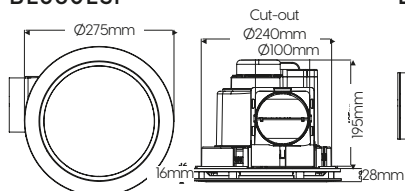

BE380ESP

BE390ESP