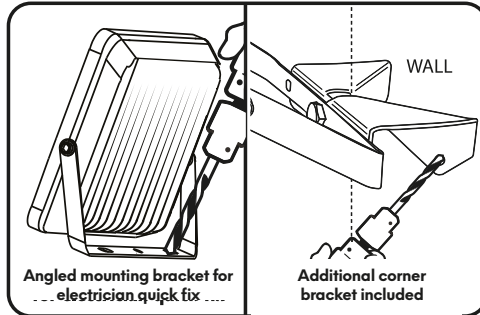

LUDO II DIY LED Floodlight

MX103 SERIES

- 75cm flex & plug fitted
- Angled bracket for easy installation
- Additional corner bracket included
- 120° beam angle
- IP65

● Black

Model No.	Wattage	Colour Temp	Lamp Type	Lumens	Dimmable
MX10320BLK	20W	4000K	20W LED	1700lm	No
MX10330BLK	30W	4000K	30W LED	2500lm	No
MX10350BLK	50W	4000K	50W LED	4100lm	No

DINO DIY LED Floodlight with PIR Sensor

MX102-SEN SERIES

- Prismatic diffuser to reduce glare
- 75cm flex & plug fitted
- Angled bracket for easy installation
- Additional corner bracket included
- PIR sensor with override function
- 120° sensor detection, up to 8 meters
- 10 seconds to 10 minutes adjustable time delay
- Adjustable LUX sensitivity
- 120° beam angle
- IP65

● Black