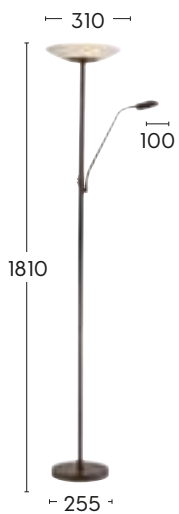

Model No.	Wattage	Colour Temp	Lamp Type	Lumens	Dimmable
A42822 (Mother Lamp)	18W	3000K	18W LED	1620lm	Yes
A42822 (Child Lamp)	5W	3000K	5W LED	450lm	Yes