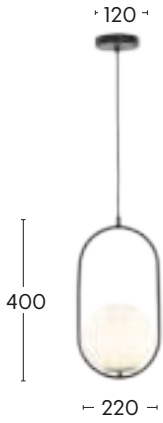

EDITH Pendant Range

MPL506

- Round metal frame pendant
- Opal glass ball frame 18cmD
- 200cm black fabric cord

- Brushed Brass
- Black

E14 4W	BE14 6W	E14 18W	E14 25W

CORDET 1Lt Pendant

MP1131

- Chrome metalware
- Clear glass shade
- Round and square canopy included
- Transformer not included
- Globes included

- Chrome

AVA Pendant Range

MPL505BLK / MPL505BRS

- Oval metal frame pendant
- Opal glass ball shade
- Opal glass ball frame 18cmD
- 200cm black fabric cord

- Brushed Brass
- Black

			
E14 4W	BE14 6W	E14 18W	E14 25W