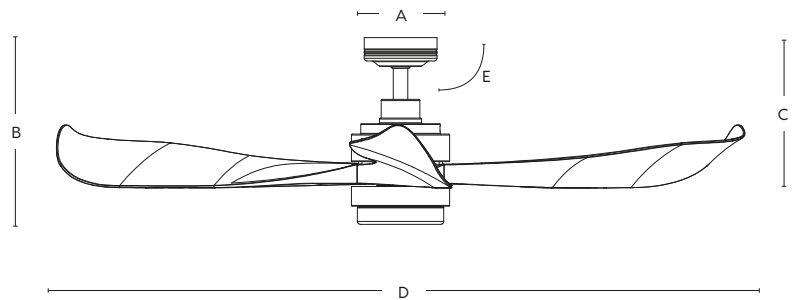

CEILING FAN FEATURES

- 142cm ceiling fans
- Uniquely shaped design for stronger airflow
- Reversible airflow for summer and winter use
- Tropically rated
- Metal body with corrosion and UV resistant moulded blades
- Suitable for indoor installation
- 6-speed remote controller included
- Available with or without dimmable LED light