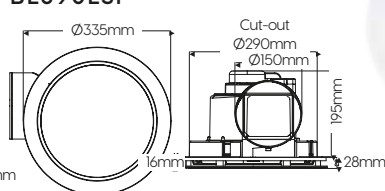

UP TO
40W
EXHAUST
FAN

UP TO
350 m³/hr
AIR
EXTRACTION

2 YEAR
WARRANTY

PRODUCT DETAILS

- 2 years warranty
- 13W/17W tricolour LED panel
- Changeable colour temperature
- 3000K/4000K/5000K
- Separate fan and light power cords included
- Quick and easy installation*
- Side ducted with draft stopper
- Cut out template included