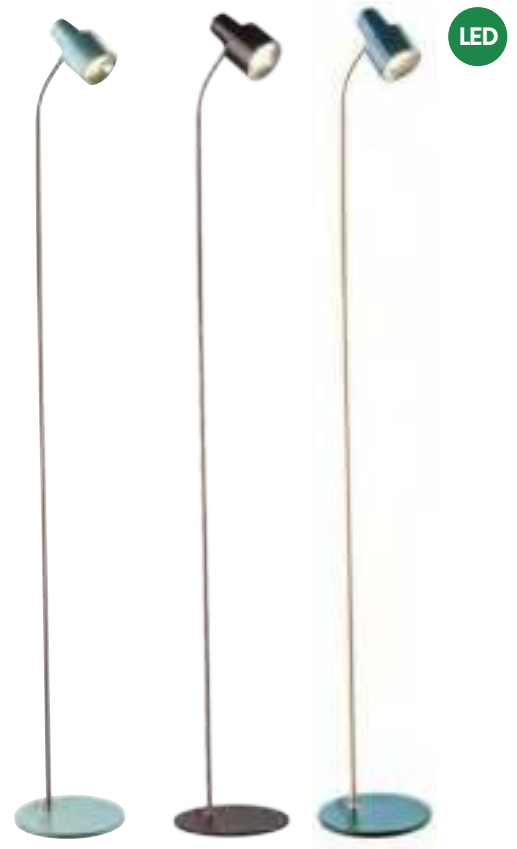

CELESTE LED Task and Floor Lamp Range

A21811 / A21821

- Table switch: Toggle switch on shade
- Floor switch: Toggle switch on shade
- Black PVC cord
- Metal toggle switch on shade
- Adjustable goose neck
- Dusted jade with brushed chrome highlights
- Moody blue with brushed chrome highlights
- Matt black with brushed chrome highlights

- Jade
- Blue
- Black

Model No.	Wattage	Colour Temp	Lamp Type	Lumens	Dimmable
A21811	5W	4000K	5W LED	400lm	No
A21821	5W	4000K	5W LED	400lm	No

BEN Floor Lamp

32310

- Switch: cordline
- Metal shade & base
- Adjustable gooseneck

- Black
- Brushed Chrome
- White