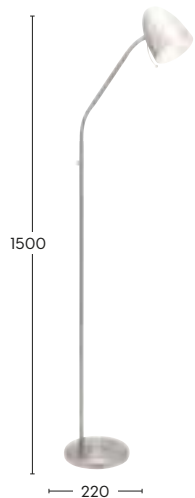

SARA Floor Lamp

A13021

- Switch: cordline
- Metal shade & base
- Adjustable shade
- Adjustable chrome gooseneck

- Black
- Blue
- Blush
- Brushed Chrome
- Yellow
- Mint
- Navy
- Red
- White

E27 8W	E27 9W	E27 28W	E27 25W