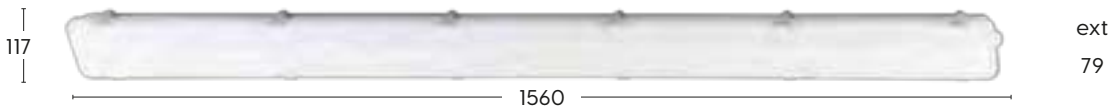

Model No.	Wattage	Colour Temp	Lamp Type	Replaceable	Lumens	Dimmable	CRI
MI8220TRI	10W/20W	3000K/4000K/6000K	20W LED	No	2200/2400/2200lm	No	>80
MI8240TRI	20W/40W	3000K/4000K/6000K	40W LED	No	4400/4800/4400lm	No	>80
MI8260TRI	30W/60W	3000K/4000K/6000K	60W LED	No	6600/6900/6600lm	No	>80