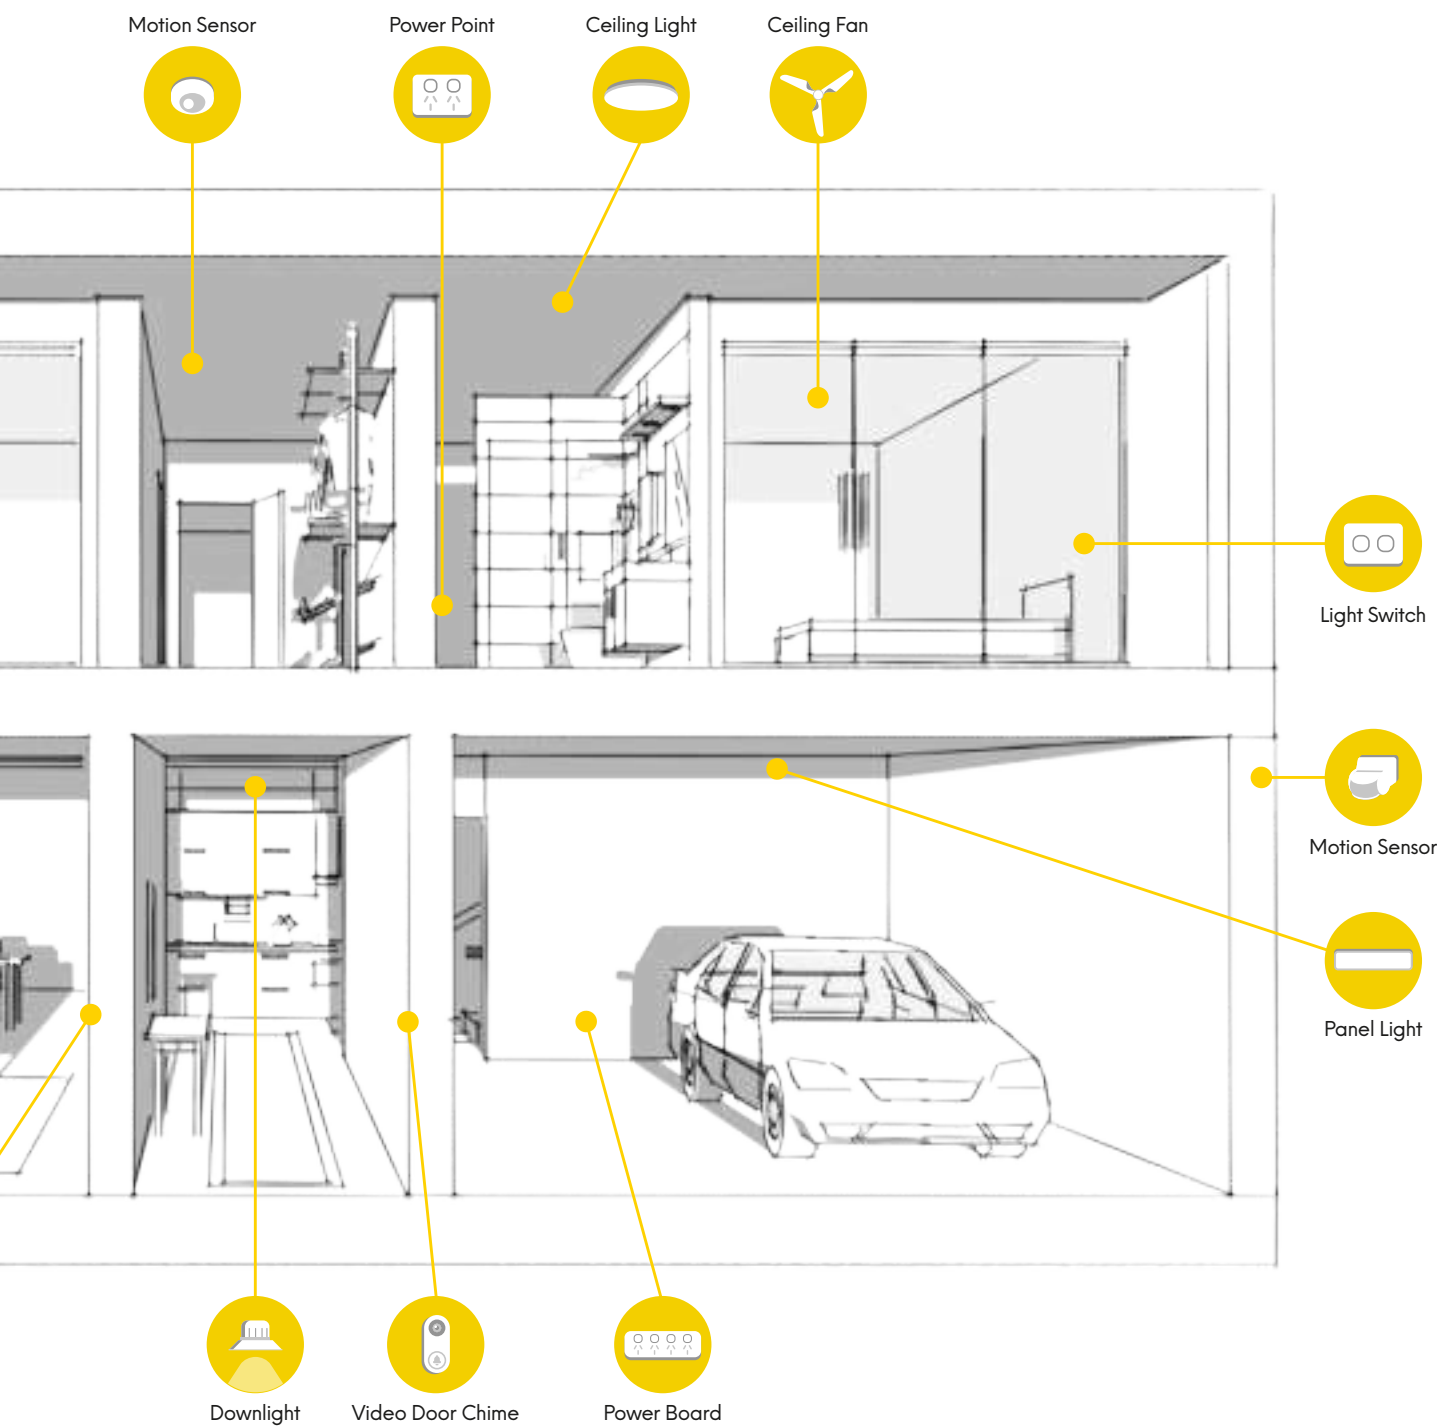

Download the Mercator Ikuü app from either the Google Play or Apple App Stores. Scan the QR code to download the app.