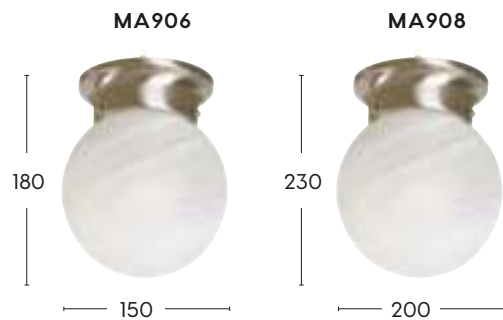

DIY 10W	DIY 12W	DIY 42W	DIY 60W

DIY