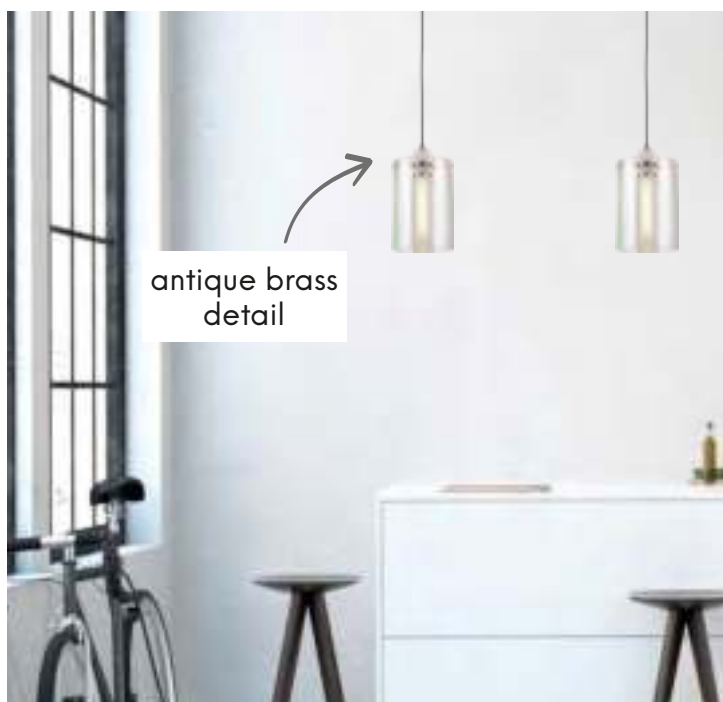

antique brass detail

key finishes