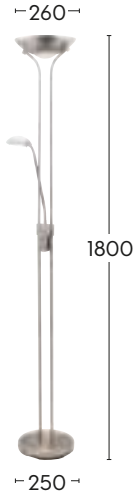

BUCKLEY Mother and Child Floor Lamp

A42722

- Floor switch: dual dimmer switches on pole
- Brushed chrome or black base
- Acrylic diffusers
- Black cord

- Black
- Brushed Chrome

Model No.	Wattage	Colour Temp	Lamp Type	Lumens	Dimmable
A42722 (Mother Lamp)	18W	3200K	18W LED	1620lm	Yes
A42722 (Child Lamp)	5W	3200K	5W LED	450lm	Yes

GEORGIA Mother and Child Floor Lamp

A42922

- Floor switch: dual cordline switch
- Brushed chrome metal lamp
- Frosted glass diffusers
- Black PVC cord

- Brushed Chrome