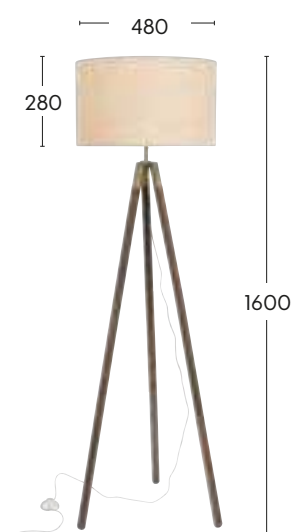

PRINCE Decorative Lamp

A34121

- Floor switch: foot switch
- Dark wood with antique brass highlights
- Natural linen with brown fleck KD shade
- Black fabric cord

● Dark Wood

B22 12W	B22 14W	B22 42W	B22 60W