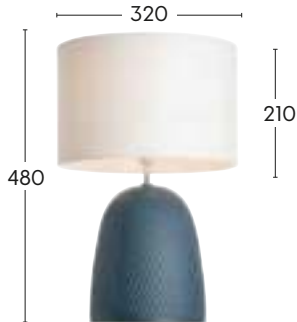

● Cream

			
B22 6W	B22 9W	B22 28W	B22 40W

JORDANA Decorative Lamp

MTBL021BLU / MTBL021GRY

- Table switch: push bar
- White linen shade
- Textured ceramic base
- Chrome metalware
- White fabric cord

- Blue
- Grey