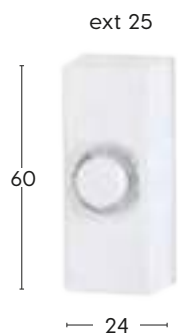

COMPACT DOOR CHIME Hard Wired package

MDCS01WHT/MDCS01BLK

- 1 year warranty
- Door chime unit consists of 240V din rail mount door chime
- Hard wired
- White or black chime unit
- White or black bell press
- 8m cable, screws and mounting plugs

- Black
- White

DOOR CHIME Hard Wired with Light

MDCS11 / MDCS12 / MDCS14

- 1 year warranty
- Plastic door chime push button
- Illuminated blacklit button
- Compact size
- Easy installation
- Work with 9V d.c. (pp3 battery) or 8-12V a.c. transformer
- Can be used as an accessory with Mercator hard wired door chime package

- Black
- White
- Brushed Steel