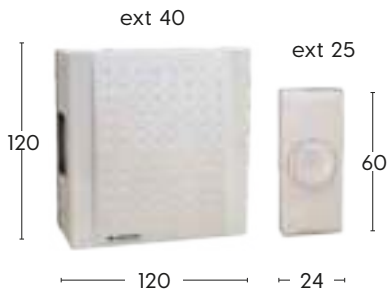

- Black
- White

DOOR CHIME Hard Wired with Light

MDCS11 / MDCS12 / MDCS14

- 1 year warranty
- Plastic door chime push button
- Illuminated blacklit button
- Compact size
- Easy installation
- Work with 9V d.c. (pp3 battery) or 8-12V a.c. transformer
- Can be used as an accessory with Mercator hard wired door chime package