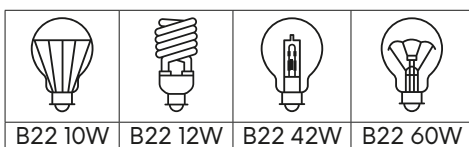

MOBY Decorative Lamp

MG4061

- Table switch: cordline
- Concrete base with natural timber
- Linen shade
- Black fabric cord

● Concrete

*Matching pendant available

PAXTON Decorative Lamp

A29211

- Table switch: push bar
- Matt black concrete base
- Grey textured fabric shade
- Black nickel highlights

● Black