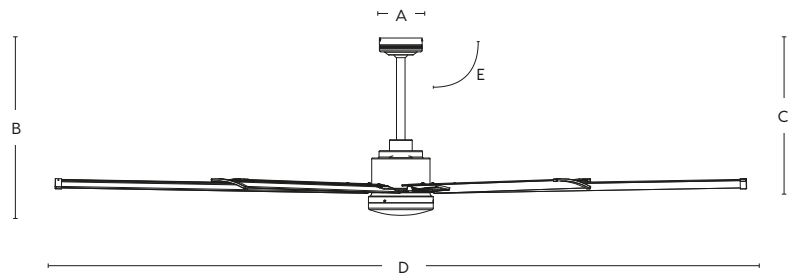

A: 132mm

B: (LED) 547mm | (NL) 506mm

C: 468mm

D: 1823mm

E: 182cm fan - Slope to max. 15° (with 300mm rod)
or max. 21° (with min. 460mm rod)

Stated dimensions with 300mm rod supplied
Longer rods available

CEILING FAN FEATURES