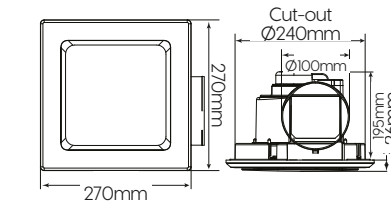

BE3200SP

UP TO
35W
EXHAUST
FAN

UP TO
320 m³/hr
AIR
EXTRACTION

12 MONTH
WARRANTY

PRODUCT DETAILS

- Ideal for bathrooms, toilets or kitchens
- Silent and powerful motor
- Side duct and draft stopper included for energy efficient operation
- Easy to install - DIY to existing power outlet*
- Flex & plug included
- Cut out template included