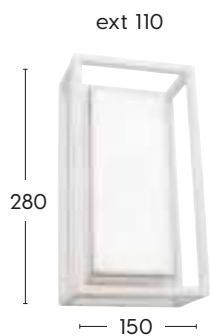

CAYMAN LED Wall Light

MXD6512

- Die-cast aluminium
- UV stabilised PC diffuser

- Black
- White

Model No.	Wattage	Colour Temp	Replaceable	Lumens	Dimmable
MXD6512BLK	12W	3000K	No	700lm	No
MXD6512WHT	12W	3000K	No	700lm	No