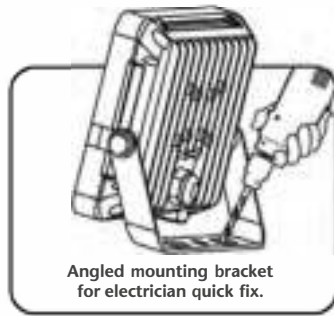

MX104 SERIES

- Die-cast aluminium housing
- 1.5m flex & plug fitted
- Angled bracket for easy installation
- 120° beam angle
- IP65
- IK08
- 5 year warranty - suitable for commercial applications

● Black