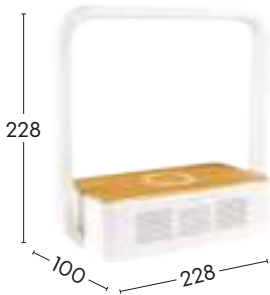

LEVI Wireless Charging Speaker Lamp

MTL002

- Switch: 3-stage touch
- Wireless charging on base (5W)
- Bluetooth compatible speaker
- Matt white metal shade with acrylic diffuser
- Matt white plastic base with wood look wrapped top
- Touch dimmable on shade

● White