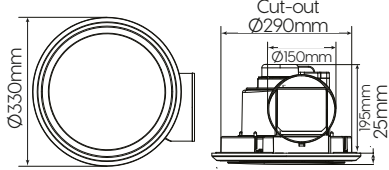

NOVALINE II

DIY

BE3200SP / BE3300SP / BE3400SP / BE3500SP

BE3500SP