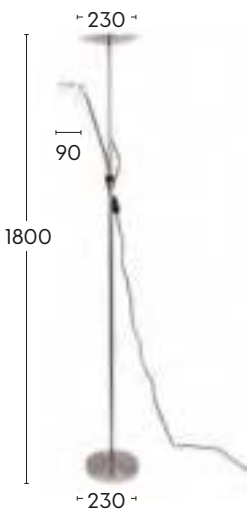

Model No.	Wattage	Colour Temp	Lamp Type	Lumens	Dimmable
A42922 (Mother Lamp)	16W	3000K	16W LED	1050lm	No
A42922 (Child Lamp)	4W	3000K	5W LED	330lm	No