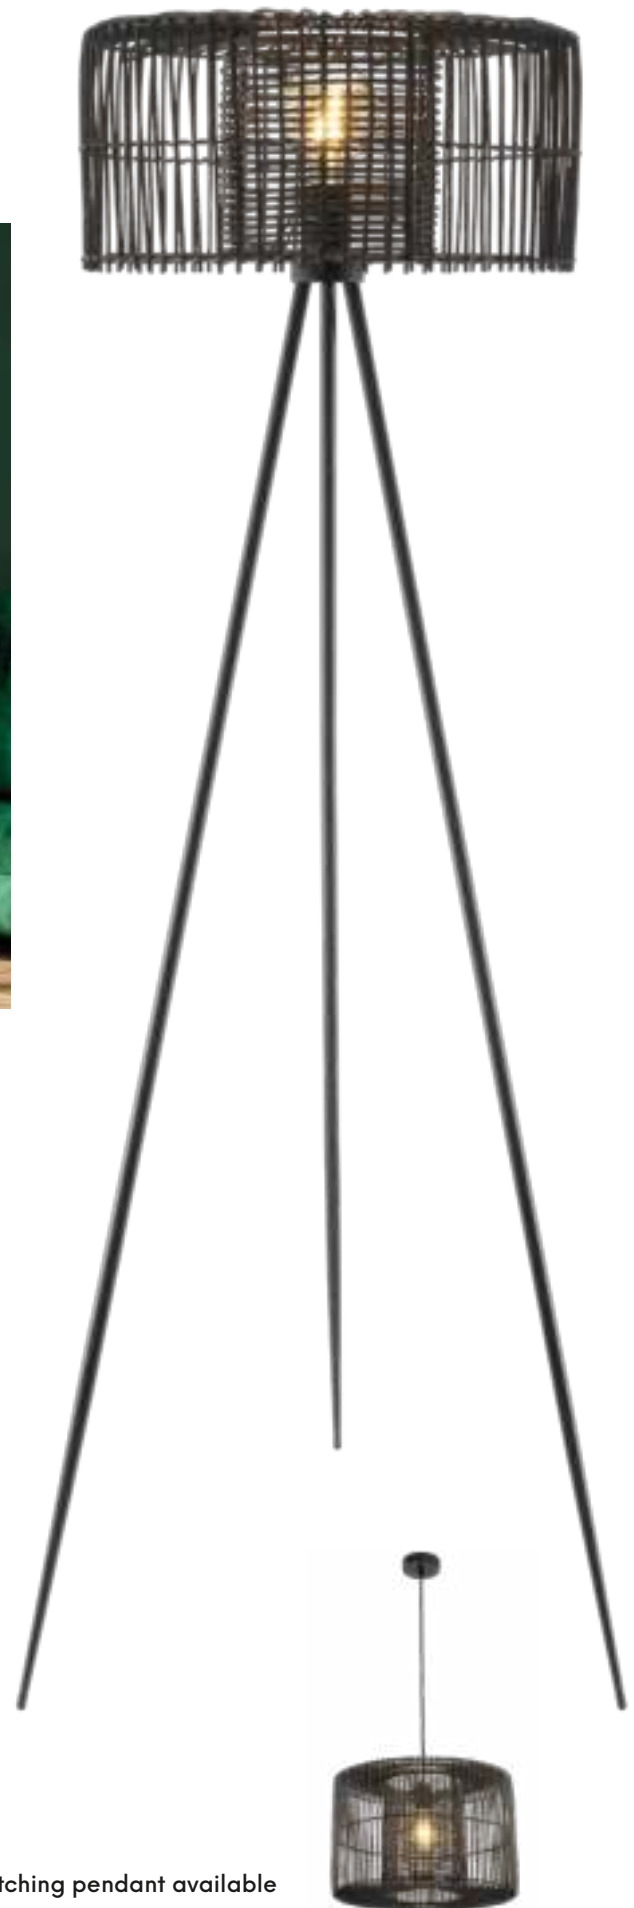

E27 6W	E27 9W	E27 28W	E27 40W

*Matching pendant available

PRINCE Decorative Lamp

A34121

- Floor switch: foot switch
- Dark wood with antique brass highlights
- Natural linen with brown fleck KD shade
- Black fabric cord