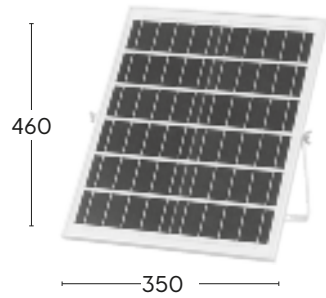

SOLITUDE Solar Floodlight with Radar Sensor

MSL30100/MSL3050

- 100% solar
- Colour temperature 6500K
- High lumen 1000lm/2000lm output
- IP65
- Remote function: On/Off, timer, brightness control, sensor mode, dusk to dawn mode
- Monocrystalline solar panel
- CRI>80
- Radar sensor detection range up to 8m
- Working time when battery fully charged: up to 6 hours (100% brightness for the first 4 hours and then 70% brightness for the next 2 hours)

● Black

Model No.	Lumens	Colour Temp	Solar Panel Power	Battery Capacity	Dimmable
MSL3050	1000lm	6500K	20W	3.2V 15Ah	Through Remote
MSL30100	2000lm	6500K	25W	3.2V 25Ah	Through Remote