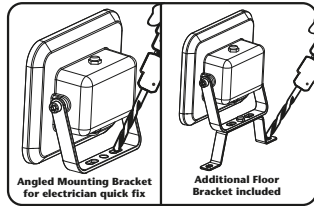

DAMIAN Slim LED Floodlight

DIY IP65 LED

MX106 SERIES

- 1m flex & plug fitted
- Angled bracket for easy installation
- Wall or eave mounting
- 110° beam angle
- IP65

● Black

Model No.	Wattage	Colour Temp	Lamp Type	Lumens	Dimmable
MX106120	20W	5700K	20W LED	2000lm	No
MX106130	30W	5700K	30W LED	3000lm	No
MX106175	75W	5700K	75W LED	7500lm	No