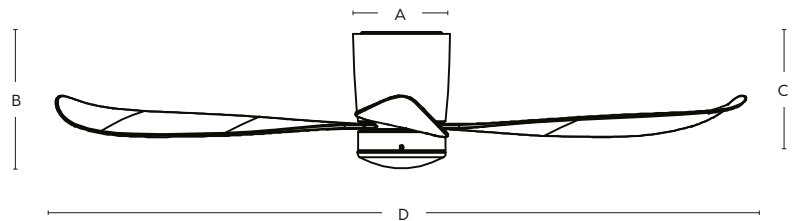

DC MOTOR	3 YEAR IN HOME WARRANTY	6 YEAR MOTOR WARRANTY
--------------------	---	---------------------------------------

CEILING FAN DIMENSIONS

- A: 168mm
- B: (LED) 237mm | (NL) 191mm
- C: 183mm
- D: 1370mm