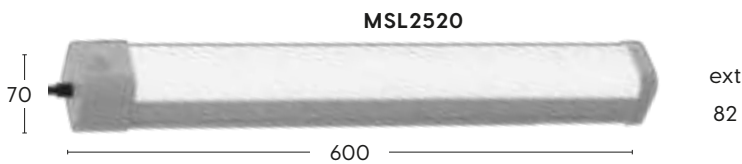

HELIOS Solar Batten with PIR Sensor

MSL2520

- Solar batten light with remote control
- IP65 weather resistance
- Colour temperature 6000K
- Sensor range 3-4 meters
- 18W monocrystalline solar panel with 4m connection wire
- Average 8hr run time (for 100% brightness) with 14hr charging time with full sunshine
- Remote control to adjust brightness, on/off, timer

● Grey

Model No.	Wattage	Colour Temp	Lamp Type	Replaceable	Lumens	Dimmable	CRI
MSL2520	18W	6000K	18W LED	No	1850lm	No	>80