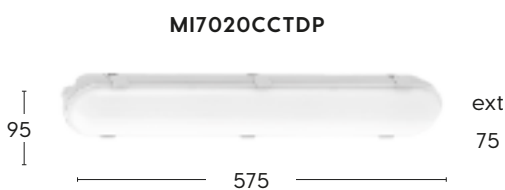

Model No.	Wattage	Colour Temp	Lamp Type	Replaceable	Lumens	Dimmable	CRI
MI8520TRI	10W/20W	3000K/4000K/6000K	20W LED	No	2000/2200/2100lm	No	>80
MI8540TRI	20W/40W	3000K/4000K/6000K	40W LED	No	3700/4100/3900lm	No	>80