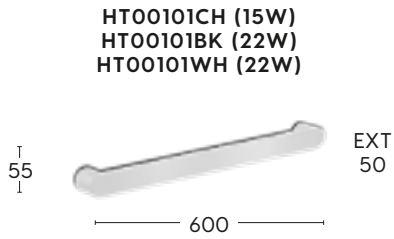

YARRA Heated Towel Rail

HT00101/HT00104/HT00107

- Stainless steel 304SS
- DIY or hard-wired wiring (by licensed electrician)
- IP 34 rated resistant (HT00104/HT00107)
- IPX1 rated resistant (HT00101)
- Power cord included
  DIY: 1.6m-1.8m free length with plug
  Hardwired: 2.0m-2.5m free length
- Heating time: 5-10 minutes
- Maximum surface temperature: 55°

- White
- Black
- Chrome