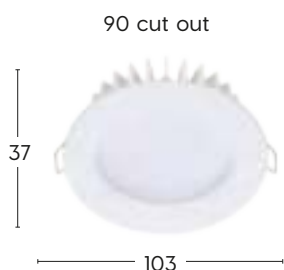

OPTICA TRIO LITE LED Downlight Range

MD490B-TRI/MD490S-TRI / MD490W-TRI

- Plastic housing
- Switch between 3000K, 4000K and 5700K colour temperatures
- Plastic diffuser
- Leading and trailing edge dimmable
- Cord and plug included

- Black
- Chrome
- White

DOWNLIGHTS

CHOOSE FROM 3 LIGHT SETTINGS

With a flick of a switch located at the back of the product you can choose the desired light setting in each room of your house.

Choose between:

WW - 3000K Warm White	NW - 4000K Natural White	DL - 5700K Daylight
Living Room Bedroom	Hallway Kitchen	Laundry Bathroom