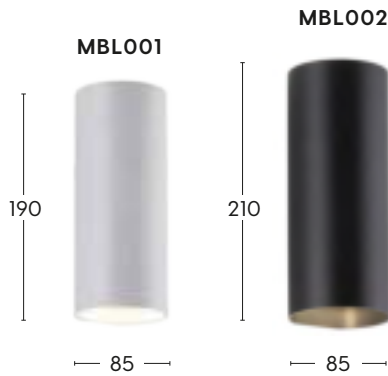

MARSHALL LED Wall Light

IP65 LED

MBL001 / MBL002

- Die-cast aluminium
- Glass diffuser

- Black
- White

Also Suitable for Indoor Use

Model No.	Wattage	Colour Temp	Replaceable	Lumens	Dimmable
MBL001BLK	9W	4000K	No	450lm	No
MBL001WHT	9W	4000K	No	450lm	No
MBL002BLK	18W	4000K	No	800lm	No
MBL002WHT	18W	4000K	No	800lm	No