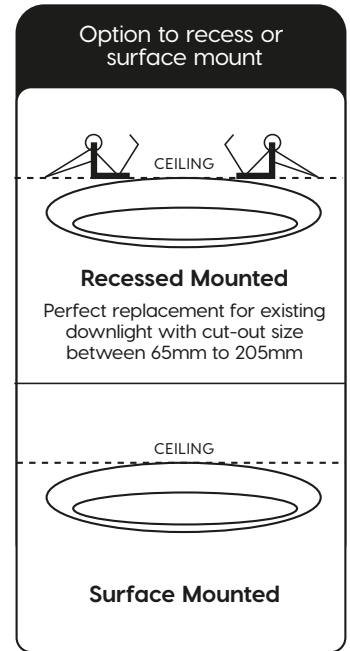

AERO Ceiling Fixture/Downlight

MA5818 SERIES

- White plastic body with PMMA diffuser
- Install as surface mounted or recessed
- Adjustable to fit cut-out size 65mm – 205mm, perfect replacement for existing downlights
- Cord & plug included

● White

Model No	Wattage	Colour Temp	Lamp Type	Lumens	Dimmable	Beam Angle	CRI
MA5818/4	18W	4000K	18W LED	1400lm	No	120°	80
MA5818/5	18W	5000K	18W LED	1400lm	No	120°	80