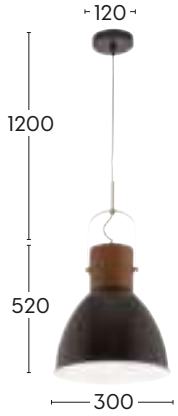

CALICO 1Lt Pendant

A49731

- Matt white shade with light plywood and brushed chrome
- Matt black shade with dark plywood and brushed brass
- 120cm fabric cord

- Black
- White