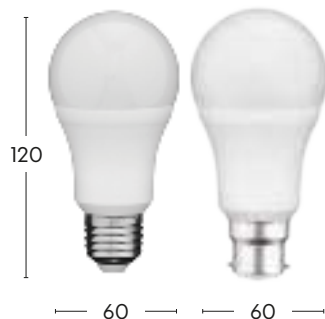

A60 LED GLOBE 9W

- Dimmable
- Lumen efficacy:
  106lm/W for 5700K
  100lm/W for 3000K
- Beam angle: 200°

Item Code	Wattage	Colour Temp	Base	Lumens
MGL020DB-D	9W	5700K	B22	950lm
MGL020DE-D	9W	5700K	E27	950lm
MGL020WB-D	9W	3000K	B22	900lm
MGL020WE-D	9W	3000K	E27	900lm