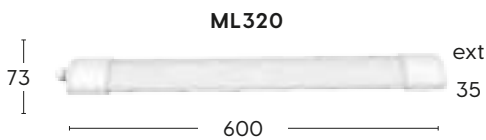

CODY Linkable LED Batten

ML320/ML340

- 20W and 40W LED batten
- White PC body and end cap
- IP65 rated
- Fitted with 1.2m flex & plug
- Colour temperature 6500K
- Perfect for areas requiring water-resistant lighting and with limited space
- Linkable design (Up to 6 battens for 20W, up to 5 battens for 40W)

● Grey

COMPATIBLE WITH 20MM CONDUIT

Model No.	Wattage	Colour Temp	Lamp Type	Replaceable	Lumens	Dimmable	CRI
ML320	20W	6500K	20W LED	No	2000lm	No	>80
ML340	40W	6500K	40W LED	No	4000lm	No	>80

LUCA TRI-PROOF LED Batten

MI8520TRI / MI8540TRI

- Easy to install
- Vandal proof and dual power
- Tri-colour 3000K/4000K/6000K
- Available in 600mm and 1200mm version
- High efficacy up to 100lm/W
- Energy efficient

● White