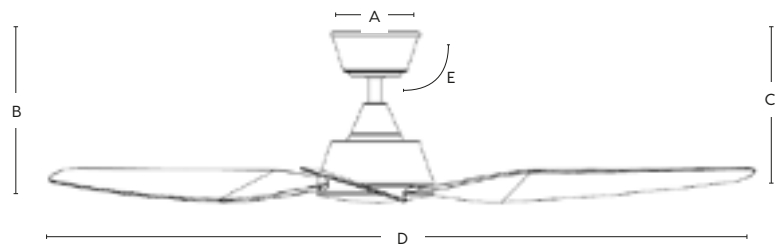

A: 155mm

B: 248mm

C: 220mm

D: 1420mm

E: Slope to max. 15°

Longer rods available

CEILING FAN FEATURES

- 142cm ceiling fans
- Coastal friendly
- Corrosion friendly – corrosion resistant parts
- IP55 rated fan for indoor and outdoor use
- 6-speed remote controller included
- Summer/Winter modes (reversible airflow)
- 1H/4H/8H fan off timer
- Easy pairing (up to 4 handsets per receiver)
- Easy installation with quick connect wiring