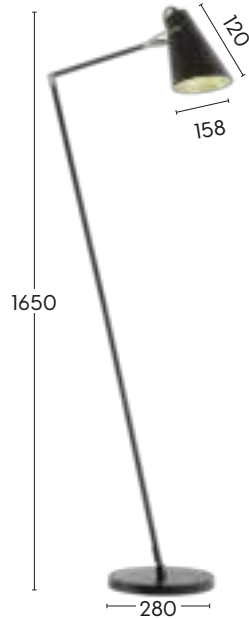

COLTON Task and Floor Lamp Range

MTL011 / MTFLO11

● Black

- Table Switch: cordline
- Floor Switch: foot switch
- Black metal adjustable shade
- Adjustable black metal arm with brushed brass metalware
- Black fabric cord