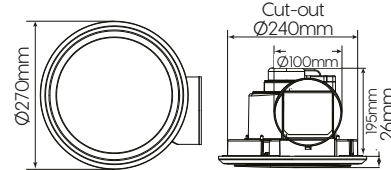

NOVALINE II

DIY

BE3200SP / BE3300SP / BE3400SP / BE3500SP

BE3400SP

UP TO
35W
EXHAUST
FAN

UP TO
320 m³/hr
AIR
EXTRACTION

12 MONTH
WARRANTY

PRODUCT DETAILS

- Ideal for bathrooms, toilets or kitchens
- Silent and powerful motor
- Side duct and draft stopper included for energy efficient operation
- Easy to install - DIY to existing power outlet*
- Flex & plug included
- Cut out template included

COLOURS

● White

RECOMMENDED ACCESSORIES

- See page 343 for recommended accessories.

Model	Shape	Exhaust Fan	Air Extraction	Fascia Size	Cut Out Size	Duct Outlet
BE3200SP	Square	30W	270m³/hr	270 x 270mm	Ø240mm	Ø100mm
BE3300SP	Round	35W	320m³/hr	330 x 330mm	Ø290mm	Ø150mm
BE3400SP	Square	30W	270m³/hr	Ø270mm	Ø240mm	Ø100mm
BE3500SP	Round	35W	320m³/hr	Ø330mm	Ø290mm	Ø150mm

* All power outlets must be installed by a qualified electrician