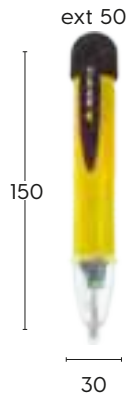

AC VOLTAGE TESTER CAT III Insulated

IP44

MDET566

- 1 year warranty safe non-contact sensor
- LED lights and buzzer sounds when voltage is detected
- Compact pocket size
- 70-1000V AC voltage
- The AC voltage tester is used to detect voltage in outlets, light fixtures, circuit breakers or to find a break in an electrical cable
- 2X AAA batteries (included)

● Yellow

COMPACT DIGITAL LUX METER Battery Operated

MLX610

- 1 year warranty
- Measure LED and standard artificial in Lux or Foot-candle (Fc) units
- Maximum and minimum measurements
- Data hold with auto power off
- Features built-in sensor with protective cover
- 3 x AAA batteries (included)
- Measuring Range: 0 - 99990 lux
  Or 0 - 9999 Foot-candle

● Yellow