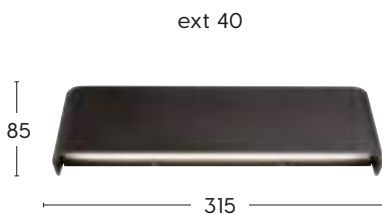

Model No.	Wattage	Colour Temp	Replaceable	Lumens	Dimmable
MW2902BLK	10W	3000K	No	650lm	No
MW2902WHT	10W	3000K	No	650lm	No