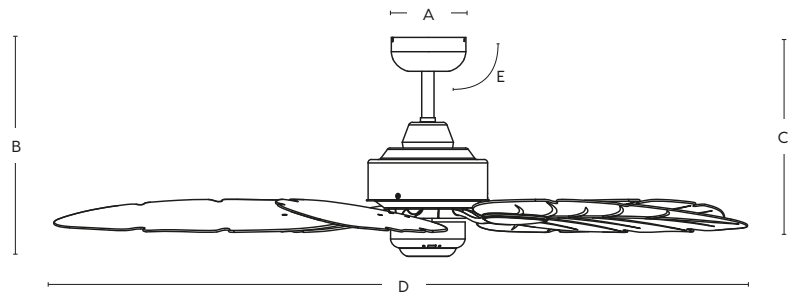

CEILING FAN FEATURES

- 132cm ceiling fans with IP44 rating
- Reversible airflow for summer and winter use
- Tropically rated
- Metal body and ABS blades
- Suitable for indoor or enclosed outdoor installation
- 3-speed wall controller with light switch included
- Remote controller adaptable (sold separately)

CEILING FAN SPECIFICATIONS

MODEL	FC190135
BLADE SWEEP	132cm
MOTOR POWER	65W
MAX. AIRFLOW	7,522 m³/h
FAN LIGHT	-
LIGHT COLOUR	-
LIGHT OUTPUT	-
CONTROLLER	Wall control