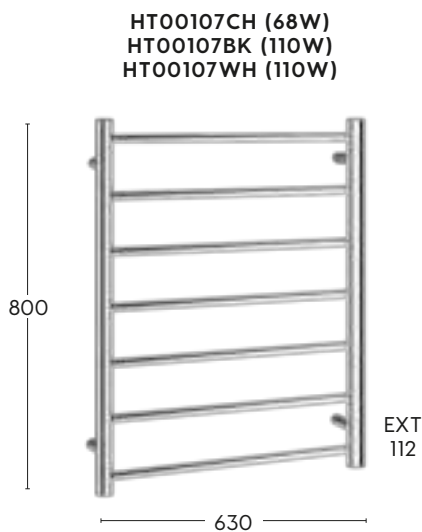

YARRA Heated Towel Rail

HT00101/HT00104/HT00107

- Stainless steel 304SS
- DIY or hard-wired wiring (by licensed electrician)
- IP 34 rated resistant (HT00104/HT00107)
- IPX1 rated resistant (HT00101)
- Power cord included
  DIY: 1.6m-1.8m free length with plug
  Hardwired: 2.0m-2.5m free length
- Heating time: 5-10 minutes
- Maximum surface temperature: 55°

- White
- Black
- Chrome