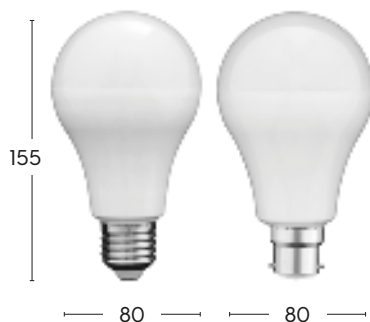

A80 LED GLOBE 15W

- Dimmable
- Lumen efficacy:
  106lm/W for 5700K
  100lm/W for 3000K
- Beam angle: 200°

Item Code	Wattage	Colour Temp	Base	Lumens
MGL040DB-D	15W	5700K	B22	1590lm
MGL040DE-D	15W	5700K	E27	1590lm
MGL040WB-D	15W	3000K	B22	1500lm
MGL040WE-D	15W	3000K	E27	1500lm