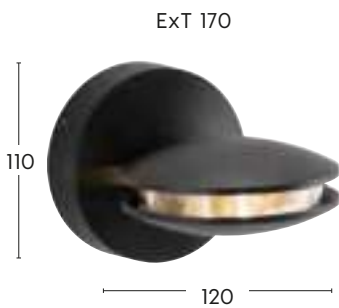

MWL005

- Die-cast aluminum body with glass diffuser
- 360° adjustable beam angle
- Suitable for wall or ceiling installation
- IP54
- Ideal for indoor and outdoor application

- White
- Black

INTERIOR WALL LIGHTS