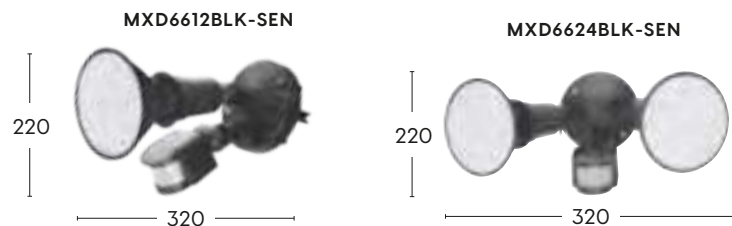

Model No.	Wattage	Colour Temp	Lamp Type	Replaceable	Lumens	Dimmable
MXD6612BLK-SEN	12W	5700K	12W LED PAR38	Globe Only	1200lm	No
MXD6624BLK-SEN	24W	5700K	2x12W LED PAR38	Globe Only	2400lm	No