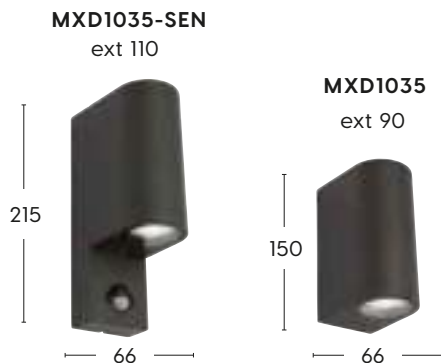

Model No.	Wattage	Colour Temp	Replaceable	Lumens	Dimmable
MXD1035	12W	4000K	Yes	800lm	No
MXD1035-SEN	12W	4000K	Yes	800lm	No