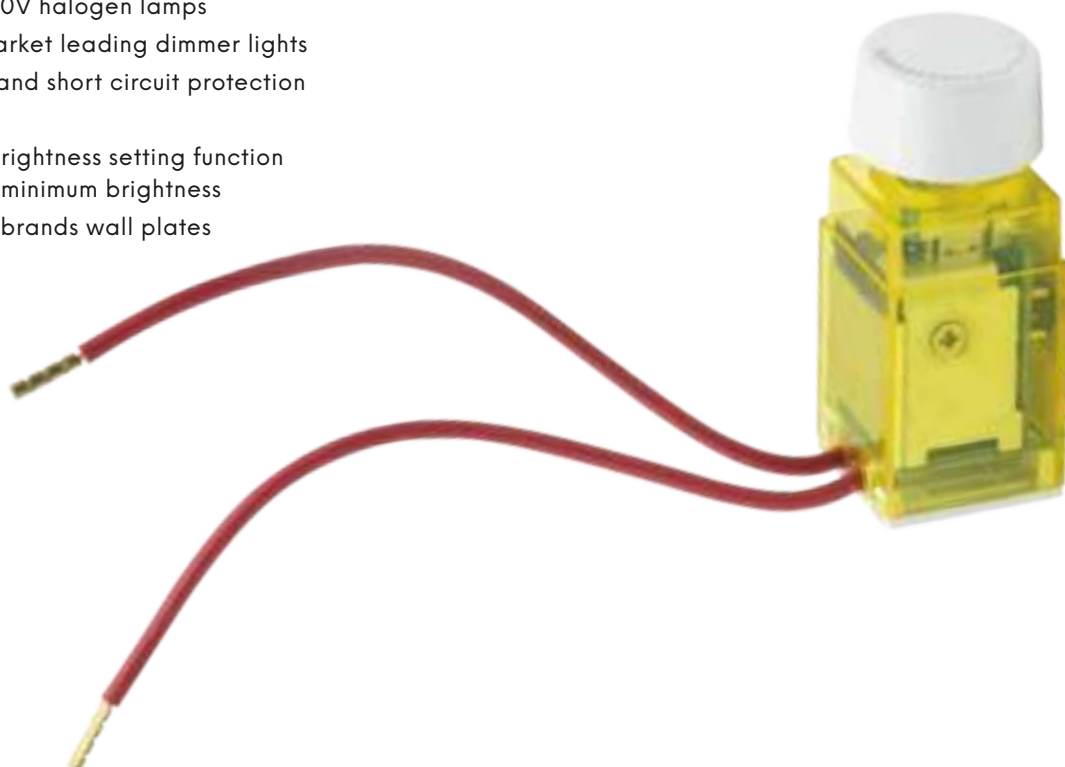

DIMMER MECHANISM Universal

X320ULDIM

- 3 years warranty
- Electronic rotary dimmer
- Suitable for dimming with LED (150W), incandescent loads (200W) and 240V halogen lamps
- Works with all most market leading dimmer lights
- Built-in over voltage and short circuit protection
- Easy installation
- Innovative minimum brightness setting function enables user to set a minimum brightness
- Fit with most leading brands wall plates