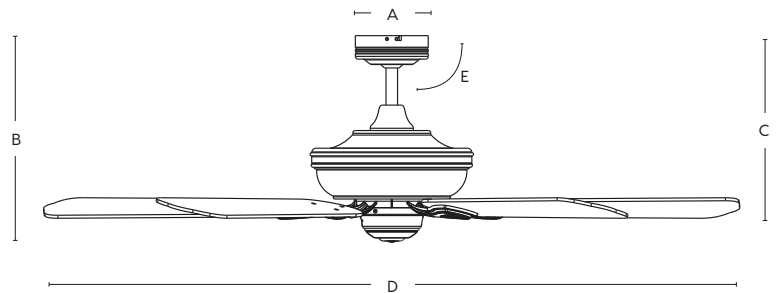

CEILING FAN FEATURES

- 130cm ceiling fans
- Reversible airflow for summer and winter use
- Tropically rated
- Metal body and plywood blades
- Suitable for indoor installation
- 3-speed wall controller with light switch included
- Remote controller adaptable (sold separately)

CEILING FAN SPECIFICATIONS

MODEL	FC490135
BLADE SWEEP	130cm
MOTOR POWER	65W
MAX. AIRFLOW	8,735 m³/h
FAN LIGHT	-
LIGHT COLOUR	-
LIGHT OUTPUT	-
CONTROLLER	Wall control