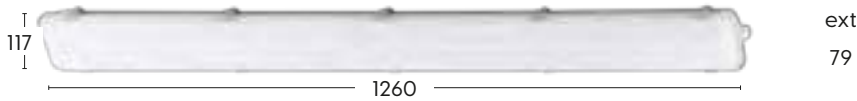

WAVE PRO 40W with Emergency Lighting

MI8240BAT

- Easy to install
- Vandal proof
- Tri-colour 3000K/4000K/6000K
- Available in maintained version
- Emergency back up at 2.5W for 6 hours
- AS/NZS 2293.3 compliant
- High efficacy up to 120lm/W
- Energy efficient

● Grey

MI8240BAT

Model No.	Wattage	Colour Temp	Lamp Type	Replaceable	Lumens	Dimmable	CRI
MI8240BAT	20/40W	3000K/4000K/6000K	40W LED	No	4400/4800/4400lm	No	>80