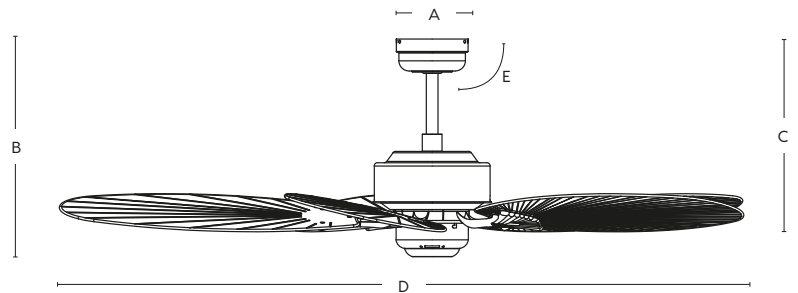

CEILING FAN FEATURES

- 135cm ceiling fans
- Reversible airflow for summer and winter use
- Tropically rated
- Metal body and ABS blades
- Suitable for indoor installation
- 3-speed wall controller with light switch included
- Remote controller adaptable (sold separately)

CEILING FAN SPECIFICATIONS

MODEL	FC190139
BLADE SWEEP	135cm
MOTOR POWER	60W
MAX. AIRFLOW	8,033 m³/h
FAN LIGHT	-
LIGHT COLOUR	-
LIGHT OUTPUT	-
CONTROLLER	Wall control