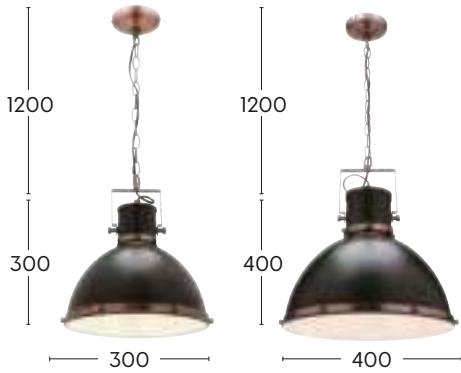

TONIC Pendant Range

MG9031S / MG9031L

- Matt black metal with antique copper rim
- Antique copper chain and canopy
- 120cm black cord

● Black

MG9031S

MG9031L