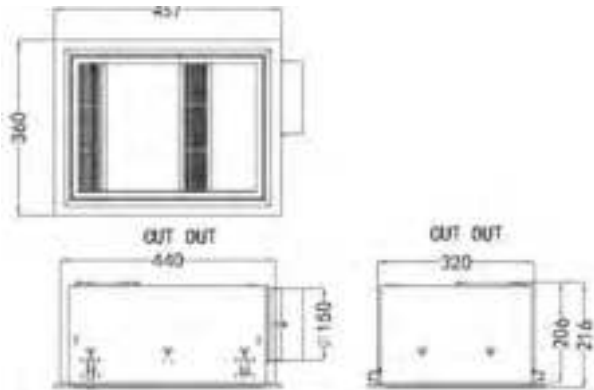

COLOURS

- Black
- Silver
- White

Black

Silver

White

RECOMMENDED ACCESSORIES

See page 343 for recommended accessories.

Model	Exhaust Fan	Heater	Light	Air Extraction	Fascia Size	Cut Out Size	Duct Outlet
BH152ESW	60W	R7s, 1 x 800W	2 x 11W CCT LED panel	500m ³ /hr	560 x 360mm	540 x 320mm	Ø150mm