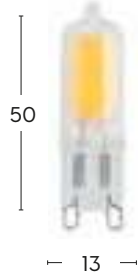

G9 LED GLOBE 2W

LED

- Non-dimmable
- Lumen efficacy:
  113lm/W for 6500K
  105lm/W for 3000K
- Beam angle: 300°

Item Code	Wattage	Colour Temp	Base	Lumens
MGL069D	2W	6500K	G9	225lm
MGL069W	2W	3000K	G9	210lm