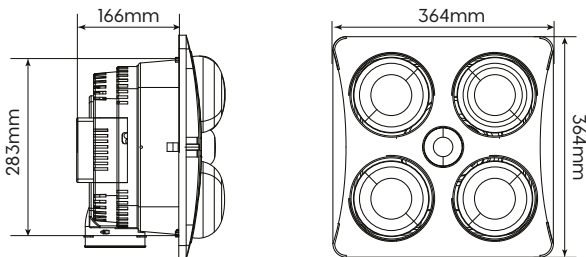

ARDENE QUATTRO

BS124ESW

30W
EXHAUST
FAN

220 m³/hr
MAX AIR
EXTRACTION

12 MONTH
WARRANTY

PRODUCT DETAILS

- Ideal for bathrooms
- 4 x 275W heat lamps
- 1 x 6W R63 E27 LED daylight globe included
- Airflow extraction up to 220m³/hr
- 30W ball bearing motor
- 1.5m, Ø100mm flexible duct and duct grille included
- Wall controller with 4 switches included for separate heat, light and fan control
- 90°C thermal cut out feature for safety
- Mounting kit included
- Cut out template included