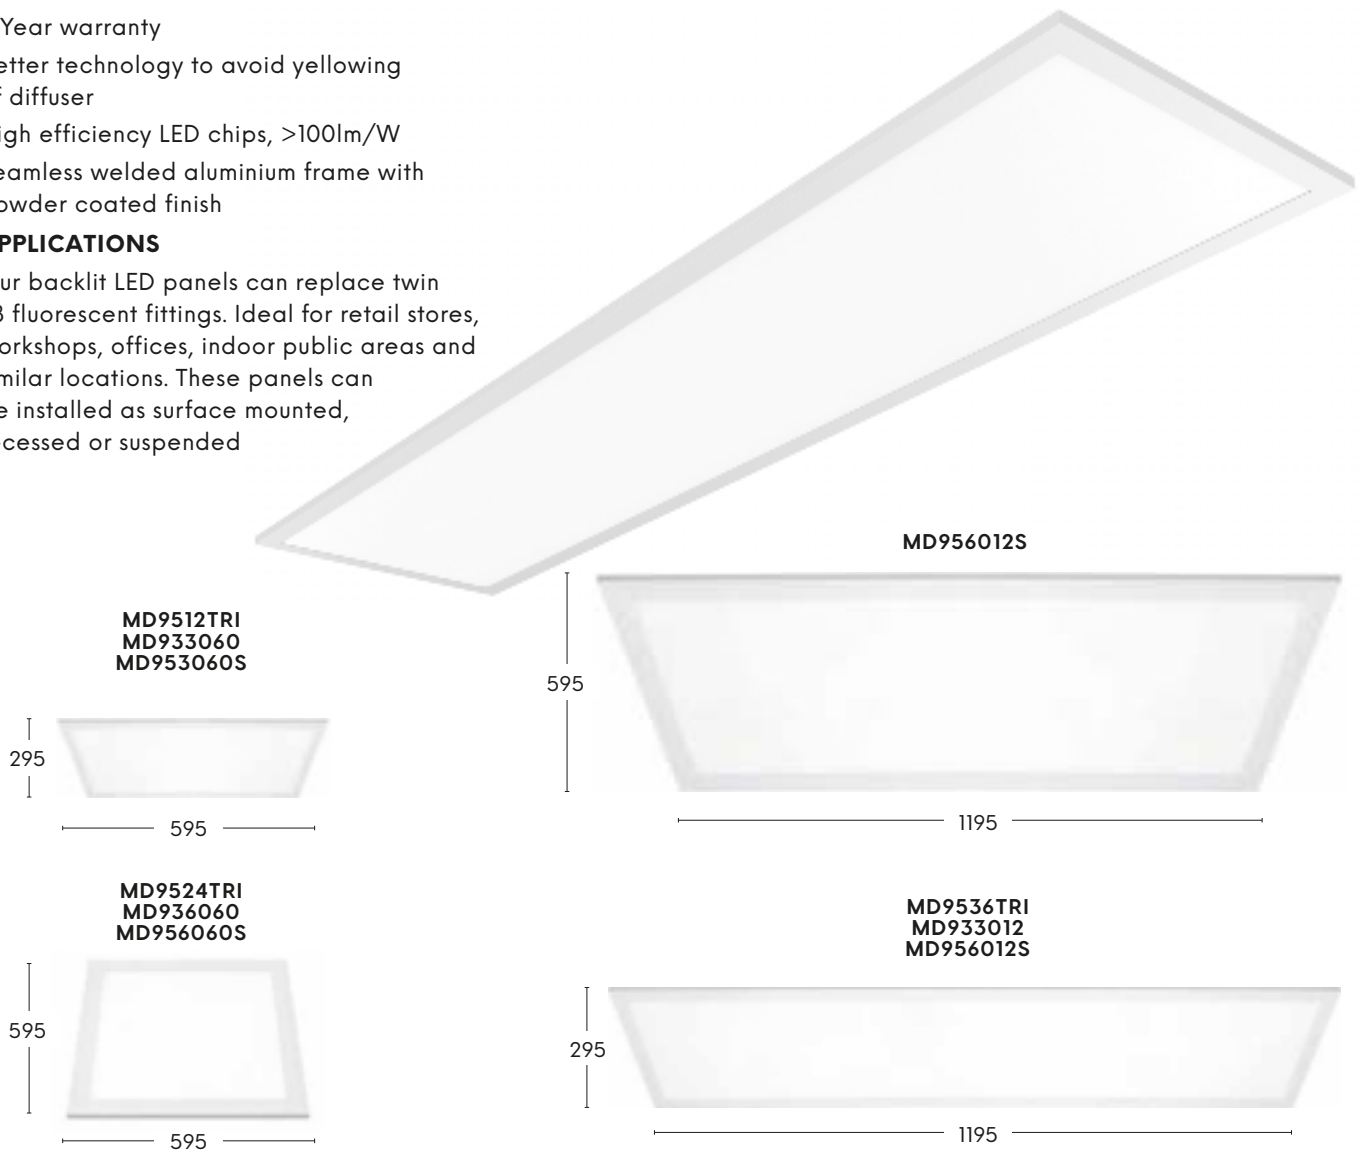

ZILLA PANEL LIGHT Tri-Colour LED Sidelit and Backlit Panel Lights

MD93/MD95 SERIES

- High quality PMMA diffuser provides uniform distribution
- CCT changeable – change between 3000K, 4000K & 5700K with a switch
- 5 Year warranty
- Better technology to avoid yellowing of diffuser
- High efficiency LED chips, >100lm/W
- Seamless welded aluminium frame with powder coated finish

• APPLICATIONS

- Our backlit LED panels can replace twin T8 fluorescent fittings. Ideal for retail stores, workshops, offices, indoor public areas and similar locations. These panels can be installed as surface mounted, recessed or suspended

● White

Model No.	Wattage	Colour Temp	Lamp Type	Lumens	Beam Angle	CRI
MD9512TRI*	12W	3000K/4000K/5700K	12W SMD 2835 backlit	1200lm	120°	>80
MD9524TRI*	24W	3000K/4000K/5700K	24W SMD 2835 backlit	2400lm	120°	>80
MD9536TRI	36W	3000K/4000K/5700K	36W SMD 2835 backlit	3600lm	120°	>80
MD933060*	12W	3000K/4000K/5700K	12W SMD 2835 backlit	1560lm	120°	>80
MD936060*	24W	3000K/4000K/5700K	24W SMD 2835 backlit	3120lm	120°	>80
MD933012	36W	3000K/4000K/5700K	36W SMD 2835 backlit	4680lm	120°	>80
MD953060S*	20W	3000K/4000K/5700K	20W SMD 2835 sidelit	2000lm	120°	>80
MD956060S*	36W	3000K/4000K/5700K	36W SMD 2835 sidelit	3600lm	120°	>80
MD953012S	36W	3000K/4000K/5700K	36W SMD 2835 sidelit	3600lm	120°	>80
MD956012S*	60W	3000K/4000K/5700K	60W SMD 2835 sidelit	6000lm	120°	>80

MD92Chain Panel Light Suspension Drop 1.5m

* Available as special order