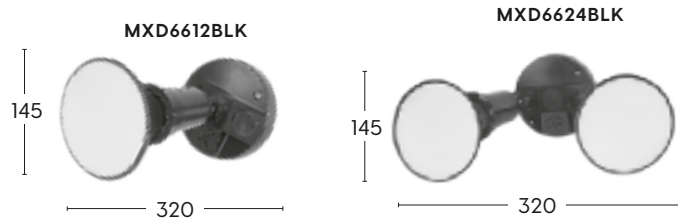

SANDERS PAR38 LED Floodlight

IP44 LED

MXD66 SERIES

- LED PAR38 globe included
- Hand adjustable lamp head
- Lamp holder type is E27
- Wall mount or eave mount screw included
- High impact strength UV stabilised plastic construction

● Black

Model No.	Wattage	Colour Temp	Lamp Type	Replaceable	Lumens	Dimmable
MXD6612BLK	12W	5700K	12W LED PAR38	Globe Only	1200lm	No
MXD6624BLK	24W	5700K	2x12W LED PAR38	Globe Only	2400lm	No

SANDERS PAR38 LED Floodlight with Sensor

IP44 LED

MXD66-SEN SERIES

- LED PAR38 globe included
- Hand adjustable lamp heads and sensor
- PIR sensor with manual override function
- 180° sensor detection, up to 10 meters
- 5 seconds to 5 minutes adjustable time delay
- Adjustable LUX sensitivity

● Black