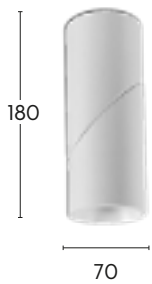

MATTHIS Down-rod LED Downlight

LED

MD664B / MD664W

- 13W surface mount downlight
- COB design
- Diecast aluminium body
- Matt black/matt white finish
- Beam angle 36°
- Hardwire
- 3 year warranty

- Black
- White