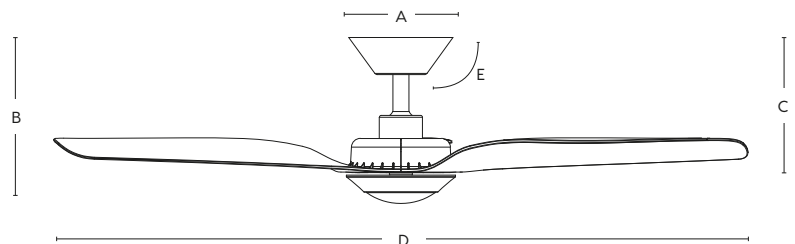

CEILING FAN FEATURES

- 132cm ceiling fans
- Reversible airflow for summer and winter use
- Tropically rated
- Corrosion and UV resistant moulded blades
- Suitable for indoor or enclosed outdoor installation
- 6-speed remote controller with 1H/8H/8H fan and light off timer included
- Available with or without colour changing LED light
- Easy installation with quick connect wiring

CEILING FAN SPECIFICATIONS

MODEL	FC790133G	FC798133G			
	(WITHOUT LIGHT)	(WITH LED)			
BLADE SWEEP	132cm	132cm			
MOTOR POWER	35W	35W			
MAX. AIRFLOW	9,727 m³/h	9,727 m³/h			
FAN LIGHT	-	18W dimmable integrated LED			
LIGHT CONTROL	-	4-step colour change or smooth transitional colour change between warm white and daylight white			
LIGHT COLOUR	-	2700K	4000K	5000K	6500K
LIGHT OUTPUT	-	1100lm	1150lm	1150lm	1150lm
CONTROLLER	Remote control	Remote control