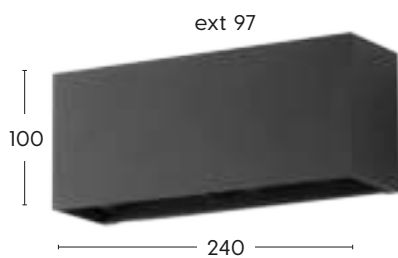

EVORA LED Up/Down Wall Light

IP65 LED

MXD1011

Also Suitable for Indoor Use

- Adjustable beam angles from 15° to 120°
- Die-cast aluminium
- Through wiring design with 2 rear cable entries
- Ta: 45°C

● Black