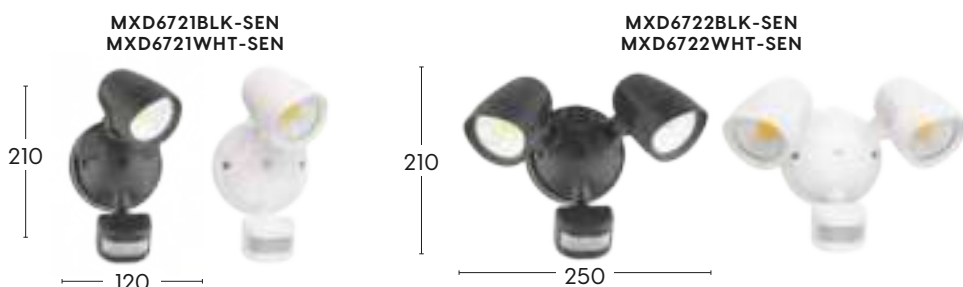

Model No.	Wattage	Colour Temp	Lamp Type	Lumens	Dimmable
MXD6721-SEN	12W	3000K/4000K/5700K	12W LED	850/950/920lm	No
MXD6722-SEN	24W	3000K/4000K/5700K	2x12W LED	1600/1900/1750lm	No