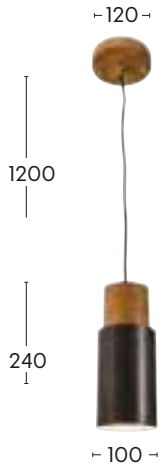

LOIS Pendant Range

MG4931

- Painted matt metalware with timber shade top
- Fabric cord
- Timber canopy

- Black
- White

E27 4W	E27 6W	E27 18W	E27 25W