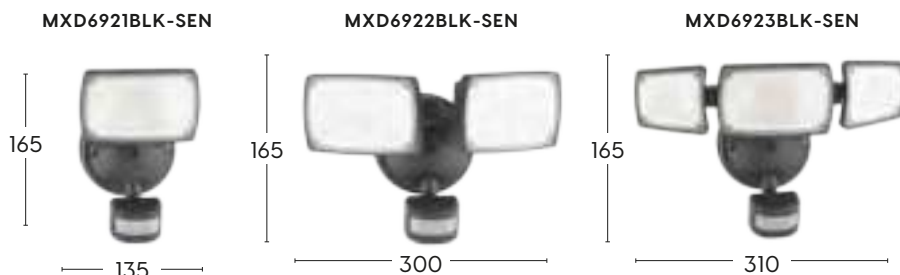

Model No.	Wattage	Colour Temp	Lamp Type	Lumens	Dimmable
MXD6921BLK-SEN	15W	5700K	15W LED	1600lm	No
MXD6922BLK-SEN	30W	5700K	2x15W LED	3200lm	No
MXD6923BLK-SEN	45W	5700K	3x15W LED	4100lm	No