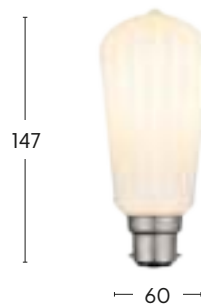

ST60 VINTAGE DECORATIVE GLOBE Matt Opal 4W

LED

- Non-dimmable
- Lumen efficacy: 140lm/W
- Texture glass in opal colour
- 15000hrs lifetime