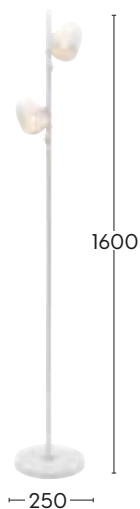

SARA 2Lt Floor Lamp

A13022

- Switch: toggle switch on pole
- Metal shade & base
- Adjustable shades

- Black
- Brushed Chrome
- White

2L	E27 4W	E27 9W	E27 28W	E27 25W