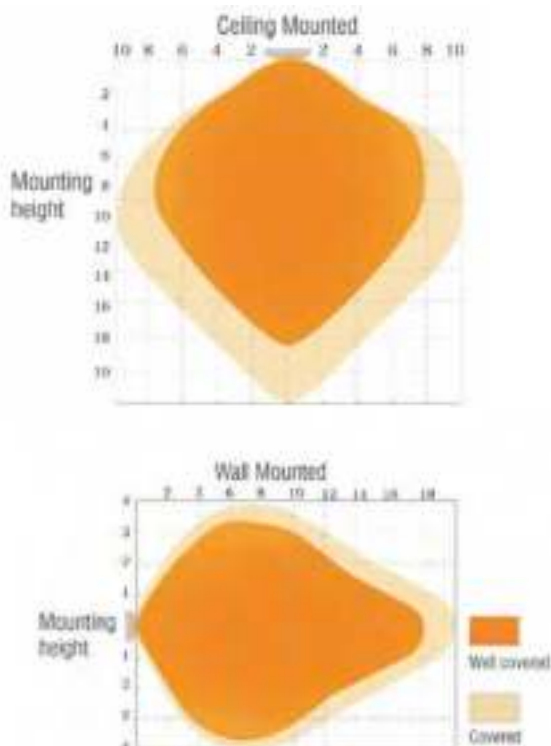

DETECTION COVERAGE