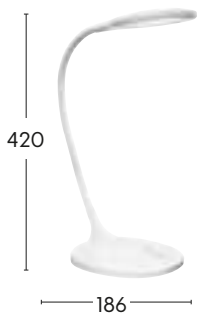

Model No.	Wattage	Colour Temp	Lamp Type	Lumens	Dimmable
A96111	9W	3000K	9W LED	600lm	Yes