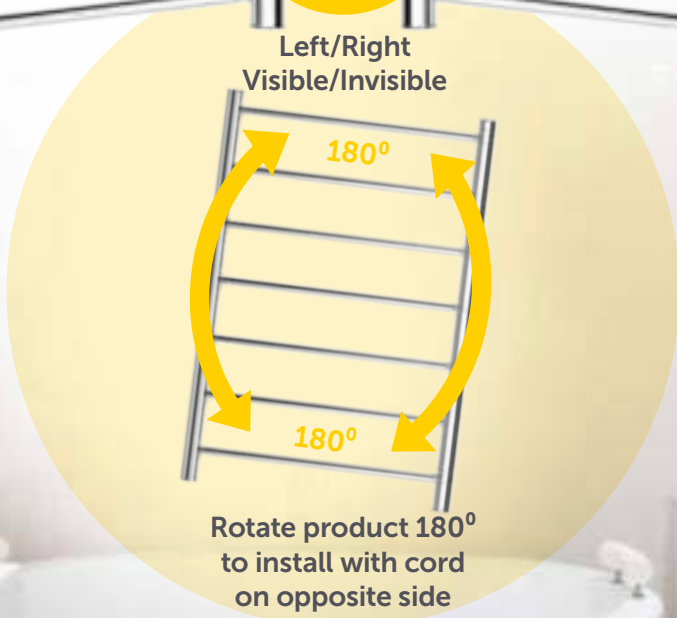

DIY: Bottom Left or Top Right
HARD WIRE: Left or Right, Top or Bottom

* This feature is available on YARRA 4 and 7 bar