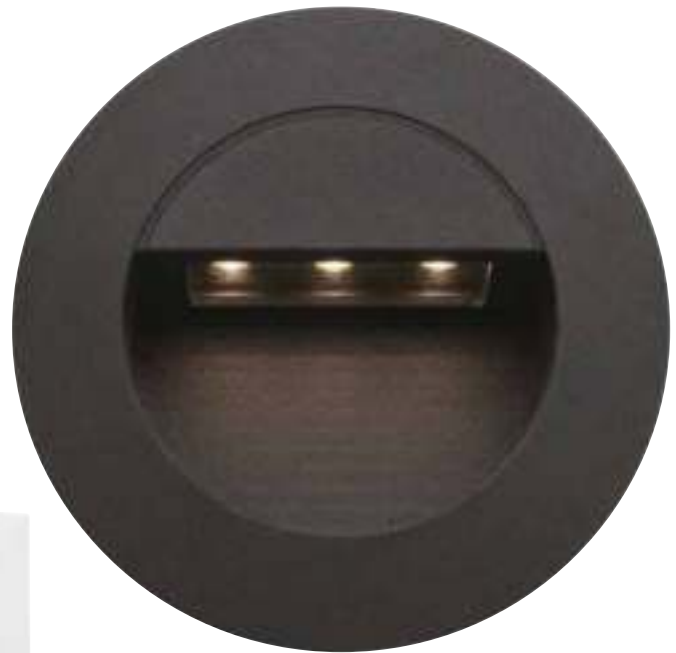

OUTDOOR

RYE LED Step Light

IP54 LED

Also Suitable for Indoor Use

MW1811

- Die-cast aluminum
- LED recessed step light
- Available in round or square shapes

- White
- Black

MW1811R
ext 55