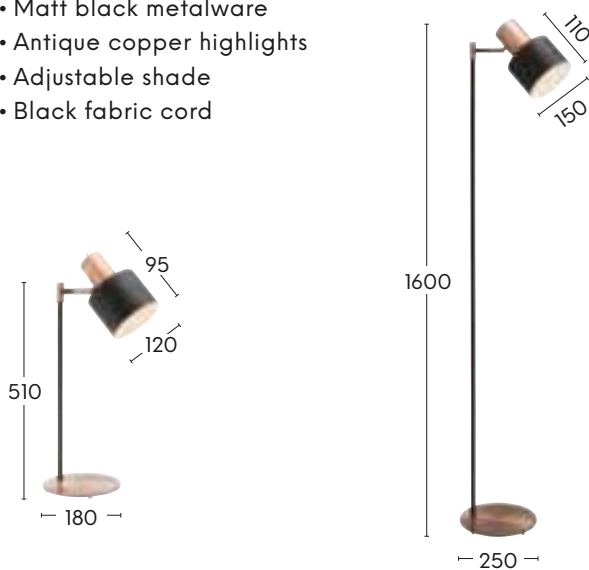

BENJAMIN Table and Floor Lamp Range

A87111 / A87121

- Table switch: toggle on shade
- Floor switch: toggle on shade
- Matt black metalware
- Antique copper highlights
- Adjustable shade
- Black fabric cord

● Black/Copper