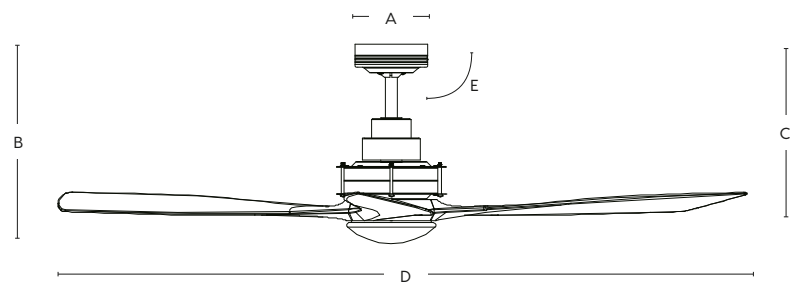

CEILING FAN FEATURES

- 142cm ceiling fans with industrial inspired styling
- Reversible airflow for summer and winter use
- Tropically rated
- Metal body with corrosion and UV resistant moulded blades
- Suitable for indoor installation
- 3-speed wall controller with light switch included
- Available with or without dimmable tri-colour LED light
- Dimmer sold separately
- Remote controller adaptable (sold separately)
- Easy installation with quick connect wiring

CEILING FAN SPECIFICATIONS

MODEL	FC760143	FC768143		
	(WITHOUT LIGHT)	(WITH LED)		
BLADE SWEEP	142cm	142cm		
MOTOR POWER	75W	75W		
MAX. AIRFLOW	12,336 m³/h	12,336 m³/h		
FAN LIGHT	-	13W dimmable* integrated LED *dimmer sold separately		
LIGHT COLOUR	-	3000K Warm White	4000K Neutral White	5700K Daylight
LIGHT OUTPUT	-	700lm	750lm	700lm
CONTROLLER	Wall control	Wall control