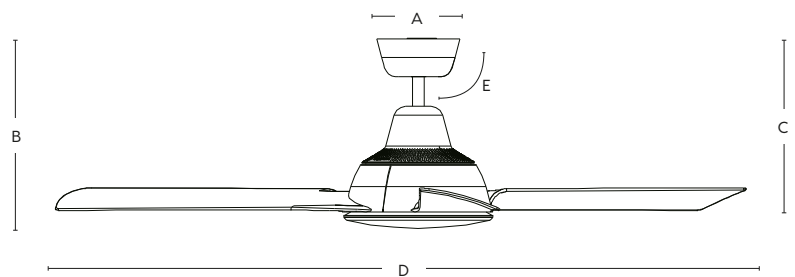

CEILING FAN FEATURES

- 132cm ceiling fans with unique design details
- Reversible airflow for summer and winter use
- Tropically rated
- Corrosion and UV resistant moulded ABS body and blades
- Suitable for indoor or enclosed outdoor installation
- 3-speed wall controller with light switch included
- Available with or without dimmable tri-colour LED light
- Remote controller adaptable (sold separately)
- Packaging serves a fan assembly platform
- Easy installation

CEILING FAN SPECIFICATIONS

MODEL	FC580133 (WITHOUT LIGHT)	FC587133 (WITH LED)		
BLADE SWEEP	132cm	132cm		
MOTOR POWER	57W	57W		
MAX. AIRFLOW	10,429 m³/h	10,429 m³/h		
FAN LIGHT	-	20W dimmable* integrated LED *dimmer sold separately		
LIGHT COLOUR	-	3000K Warm White	4000K Neutral White	5700K Daylight
LIGHT OUTPUT	-	1400lm	1550lm	1550lm
CONTROLLER	Wall control	Wall control