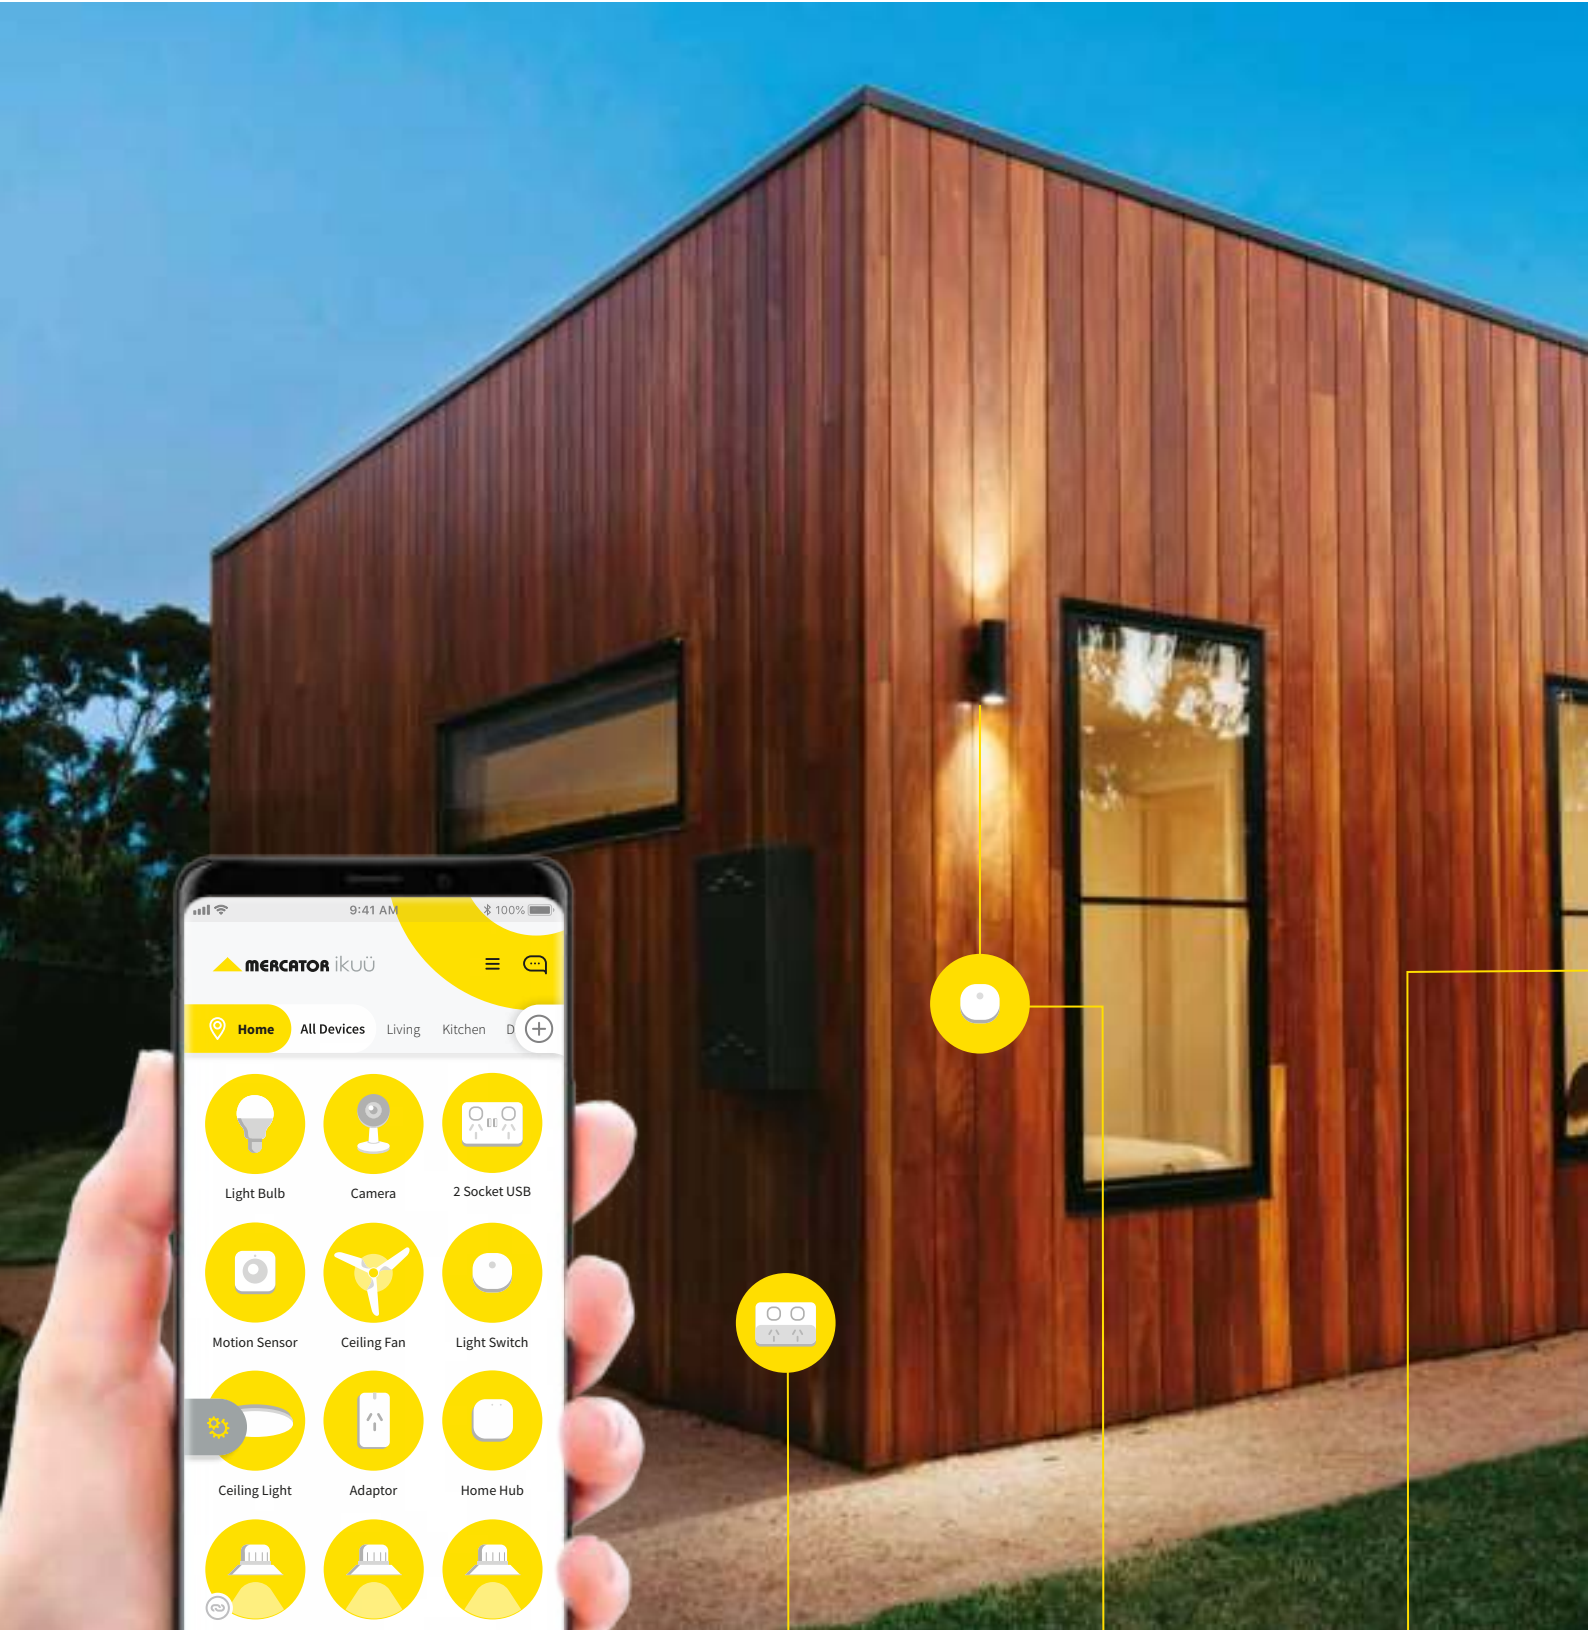

Strip Light

Light Switch

Inline Switch

Single Power Point

Smart Security Solutions

Enjoy perfectly illuminated outdoor lighting with Mercator Ikuü's automation sunrise and sunset options.

Outdoor Power Point

Inline Switch [cavity install]

Video Door Chime

Receive alerts when motion is detected outside your home, for peace of mind while you're away or when you're calling it a night.

Motion Sensor

90mm Downlight

Outdoor Single Adaptor

Wiring Accessories

Zigbee is a reliable and low latency method of wireless communication. It features mesh technology for greater range making it easier to configure a whole-of-home solution.

Many Mercator Ikuü Zigbee products are Zigbee 3.0 compliant. With 2 different hub options, Zigbee can cater to both residential and commercial settings. By using a hub, it is much easier to pair and control large numbers of products.