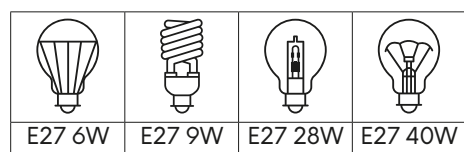

FINLEY 1Lt Pendant

MPLS027

- Matt black double layer rattan shade
- Matt black metalware
- 200cm black fabric cord

● Black

*Matching floor lamp available.