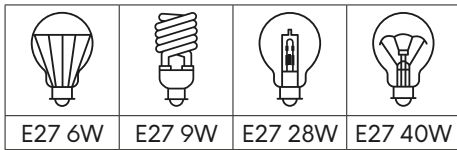

FALLON Pendant Range

MPLS519

- Industrial glass pendant
- Clear glass shade
- Plated metalware
- 200cm braided black fabric cord

- Antique Brass
- Brushed Chrome