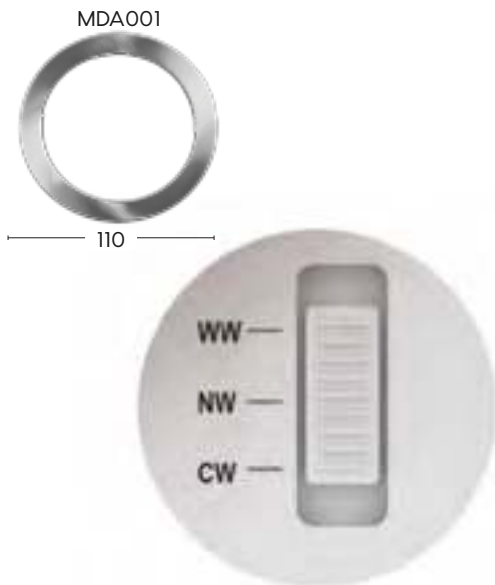

CHOOSE FROM 3 LIGHT SETTINGS

With a flick of a switch located at the back of the product you can choose the desired light setting in each room of your house.

Choose between:

WW - 3000K Warm White	NW - 4000K Natural White	CW - 6500K Cool White
Living Room Bedroom	Hallway Kitchen	Laundry Bathroom

Model No.	Wattage	Colour Temp	Lamp Type	Lumens	Dimmable	Beam Angle	CRI
MD4209W-CCT	9W	3000K/4000K/6500K	9W SMD LED	750/860/770lm	Yes	100°	>80
MDA001	Brush chrome trims for EKO-2 9W downlight