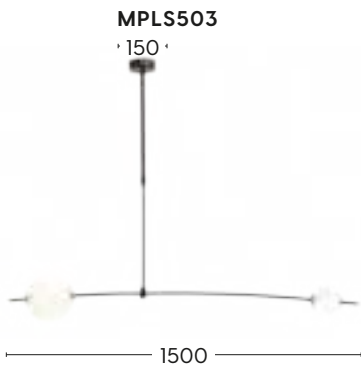

- Matt black metalware
- Clear glass shade
- 150cm black cord & chain suspension

● Matt Black

1L	E27 6W	E27 9W	E27 28W	E27 40W
3L	E27 6W	E27 9W	E27 28W	E27 40W

AMAR Pendant Range

MPLS001BLK-S/ MPLS001BLK-L

- Small and large LED pendant
- Dimmable and colour temperature changing
- Matt black shade
- Switch on shade
- 150cm wire cord

● Black

Model No.	Wattage	Colour Temp	Lamp Type	Lumens	Dimmable
MPLS001BLK-S	25W	2700-6500K	25W LED	1500lm	Yes
MPLS001BLK-L	30W	2700-6500K	30W LED	1900lm	Yes

CULLEN Pendant Range

MPLS503/MPLS503M

- 2Lt and 4Lt LED pendant
- Opal glass shades
- Matt black metalware
- 139cm adjustable telescopic rod

● Black

Model No.	Wattage	Colour Temp	Lamp Type	Lumens	Dimmable
MPLS503	1x8W&4W	3200K	8W&4W LED	800lm	No
MPLS503-M	2x8W&2x4W	3200K	8W&4W LED	1500lm	No