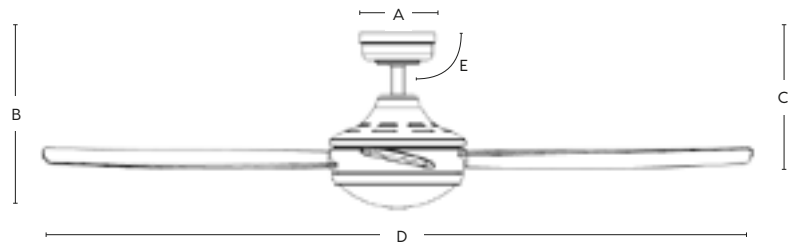

**DC
MOTOR**

**3
YEAR
IN HOME
WARRANTY**

**6
YEAR
MOTOR
WARRANTY**

CEILING FAN DIMENSIONS

- A: 140mm
 - B: (LED) 368mm | (NL) 334mm
 - C: 281mm
 - D: 1320mm
 - E: Slope to max. 15°
- Longer rods available