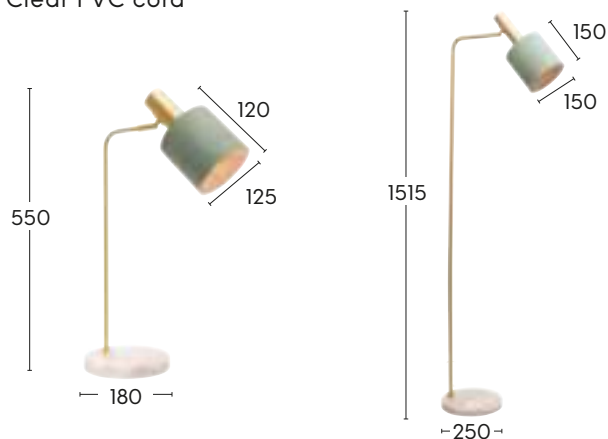

ADDISON Table and Floor Lamp Range

A29111 / A29121

- Table switch: cordline
- Floor switch: foot switch
- Matt jade or matt white painted metal shade
- Brushed brass metalware
- White marble base
- Clear PVC cord

- Jade/Brass
- White/Brass

TL	E27 4W	E27 6W	E27 18W	E27 25W
FL	E27 4W	E27 6W	E27 18W	E27 25W

AINSLEY Table and Floor Lamp Range

MTBL012 / MFL012

- Table switch: cordline
- Floor switch: foot switch
- Matt black metal shade
- Satin brass metalware and white marble base
- Black fabric cord

- Black/Brass