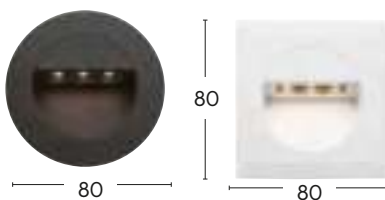

MW1811R
ext 55

MW1811S
ext 55