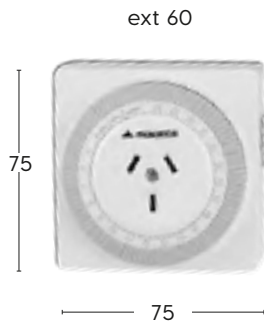

MECHANICAL TIMER 24 Hour Square

MPC627

- 1 year warranty
- 48 ON and 48 OFF switchings available every 24 hours
- 15 minute switching increments
- Double pole switch mechanism
- 10A 2400W maximum loading
- Manual override switch

● White

MECHANICAL TIMER 24 Hour Single Pack

MPC728

- 1 year warranty
- 48 ON and 48 OFF switchings available every 24 hours
- 15 minute switching increments
- Double pole switch mechanism
- 10A 2400W maximum loading
- Manual override switch

● White