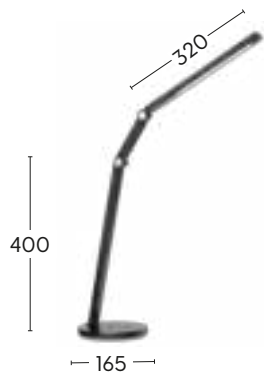

- Black
- White

Model No.	Wattage	Colour Temp	Lamp Type	Lumens	Dimmable
MTL020	7W	2800K-6500K	7W LED	480lm	Yes

DYLAN LED Task and Floor Lamp Range

(floor only)

A19411 / A19421

- Table switch: on/off touch switch
- Floor switch: continuous touch dimmer
- Metal lamp body
- Acrylic diffuser
- Adjustable goose neck
- Black cord