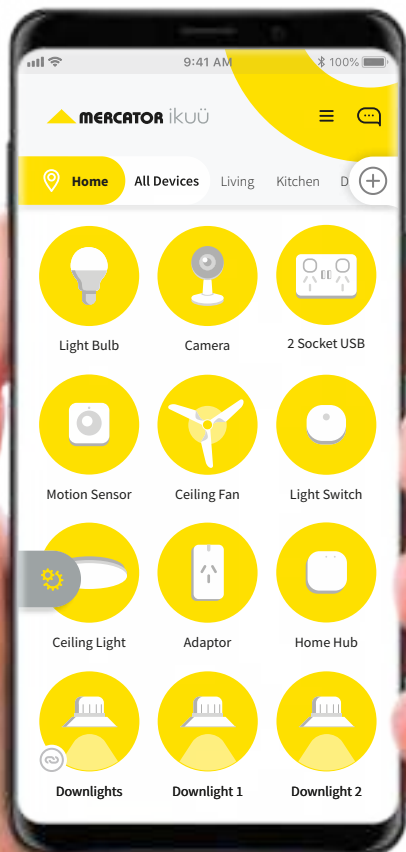

To view the entire Mercator Ikuü range, visit www.ikuu.com.au

Touch

Use the app

Voice Command

A Complete Range of Products, All in a Single App

Mercator Ikuü provides a complete range of products all in a single app. This allows for enhanced flexibility and control over how your products interact with each other.

Voice control gives you even more flexibility in how you use your products. Mercator Ikuü is compatible with both Google Assistant and Amazon Alexa.

The app is available for iOS and android devices.

Mercator Ikuü has a product for every room. To see the full range visit www.ikuu.com.au

Access all your Mercator Ikuü devices from anywhere using WiFi or mobile data.

Download the Mercator Ikuü app from either the Google Play or Apple App Stores. Scan the QR code to download the app.

Hands Full? Try Voice Control

Voice control gives you the flexibility of controlling your products without having to use a mobile device or physical switch.

Access a wide range of features including adjusting the brightness of your lights, turning devices on or off or activating scenes.