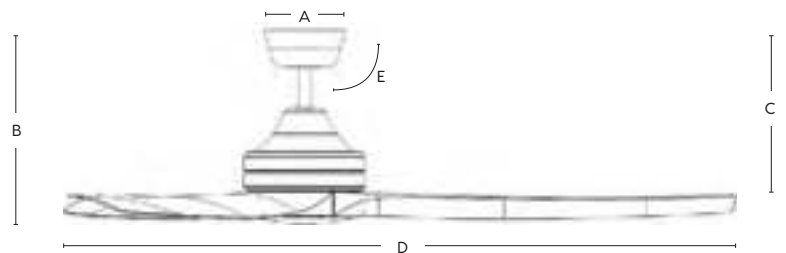

See downrod page section for more compatible rods

LORA

FC1130153 / FC1138153

**DC
MOTOR**

**3
YEAR
IN HOME
WARRANTY**

**6
YEAR
MOTOR
WARRANTY**

CEILING FAN DIMENSIONS

- A: 144mm
- B: (LED) 362mm | (NL) 290mm
- C: 331mm
- D: 1522mm
- E: Slope to max. 12°
- Longer rods available