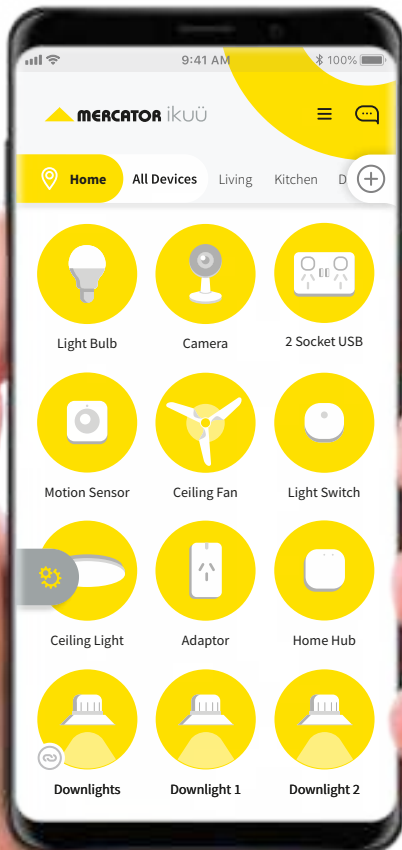

Voice control gives you the flexibility of controlling your products without having to use a mobile device or physical switch.

Access a wide range of features including adjusting the brightness of your lights, turning devices on or off or activating scenes.

Mercator Ikuü switches, power points and the smart universal remote can transform existing non-smart products, such as lights, TVs and air conditioners, into smart products controlled via the app or voice.

A Light Switch, but More...

Motion, contact and temperature sensors ensure your products respond to your daily routine, automatically.

Scheduling and count-down timers ensure you can have your product turning on and off, precisely when you need it.

Light switches also available in black

32

Control your bathroom heater via a Mercator Ikuu smart wall switch.

Domino 3-in-1 Bathroom Heater

Light Switch

Environmental Sensor

Contact Sensor

Motion Sensor