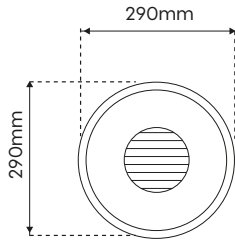

SKYLINE

BE220FSP

30^W
EXHAUST
FAN

250 m³/hr
MAX AIR
EXTRACTION

12 MONTH
WARRANTY

PRODUCT DETAILS

- Ideal for bathrooms, toilets or kitchens
- 22W T5 4200K energy saving lamp (included)
- Silent and powerful motor
- Side duct and draft stopper included for energy efficient operation
- Easy to install - DIY to existing power outlet*
- Flex & plugs for separate fan and light control
- Cut out template included