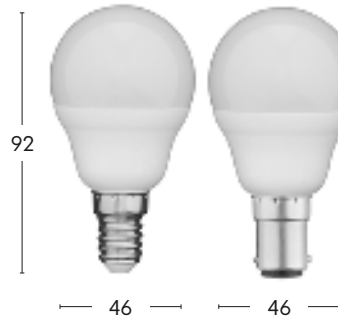

FANCY ROUND LED GLOBE 4W

- Dimmable
- Lumen efficacy:
  100lm/W for 5700K
  95lm/W for 3000K
- Beam angle: 200°

Item Code	Wattage	Colour Temp	Base	Lumens
MGL062DSB-D	4W	5700K	B15	400lm
MGL062DSE-D	4W	5700K	E14	400lm
MGL062WSB-D	4W	3000K	B15	380lm
MGL062WSE-D	4W	3000K	E14	380lm

G4 LED GLOBE 2W

- Non-dimmable
- Lumen efficacy:
  113lm/W for 6500K
  105lm/W for 3000K
- Beam angle: 300°