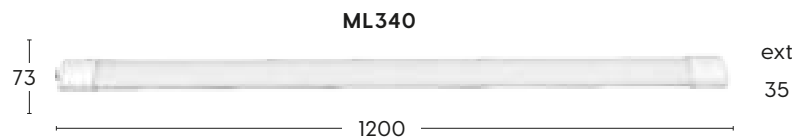

CODY Linkable LED Batten

ML320/ML340

- 20W and 40W LED batten
- White PC body and end cap
- IP65 rated
- Fitted with 1.2m flex & plug
- Colour temperature 6500K
- Perfect for areas requiring water-resistant lighting and with limited space
- Linkable design (Up to 6 battens for 20W, up to 5 battens for 40W)

● Grey

COMPATIBLE WITH 20MM CONDUIT

Model No.	Wattage	Colour Temp	Lamp Type	Replaceable	Lumens	Dimmable	CRI
ML320	20W	6500K	20W LED	No	2000lm	No	>80
ML340	40W	6500K	40W LED	No	4000lm	No	>80

LUCA TRI-PROOF LED Batten

MI8520TRI / MI8540TRI

- Easy to install
- Vandal proof and dual power
- Tri-colour 3000K/4000K/6000K
- Available in 600mm and 1200mm version
- High efficacy up to 100lm/W
- Energy efficient

● White