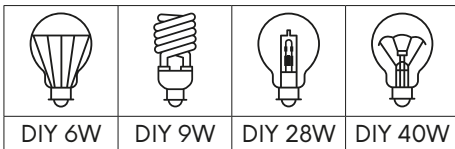

● Natural Seagrass

			
E27 4W	E27 6W	E27 18W	E27 25W

THOMPSON DIY Range

MDIY003

- Metal canopy and lampholder cover
- Glass shade

- Clear with Brushed Brass
- Smoke with Matt Black

BLASKO DIY Range

MM5471