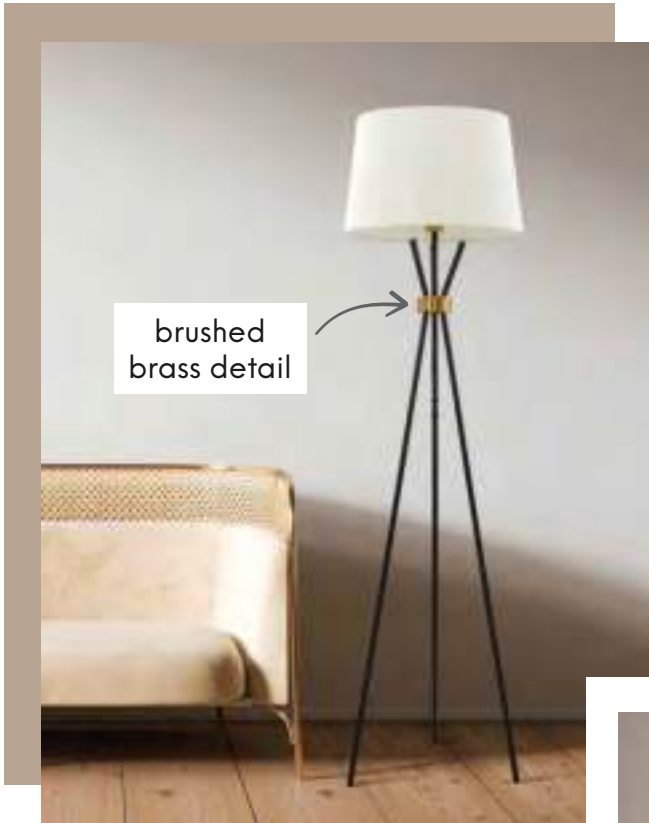

timeless design

antique brass detail

key finishes

MERCATOR
matte black

MERCATOR
clear glass

modern classics

classic designs are renewed with modern shapes and timeless materials

key finishes