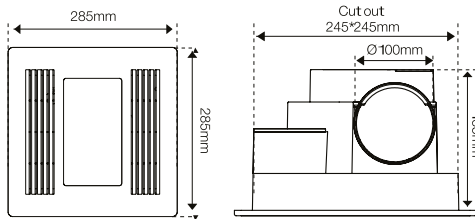

30W
EXHAUST
FAN

250 m³/hr
MAX AIR
EXTRACTION

12 MONTH
WARRANTY

PRODUCT DETAILS

- Ideal for bathrooms, toilets or kitchens
- Separate fan and light power cords included
- Side ducted with draft stopper
- Cut-out template included

COLOURS

- White
- Black

Model	Exhaust Fan	Light	Air Extraction	Fascia Size	Cut Out Size	Duct Outlet
BE370ESPWH	30W	14W LED	250m³/hr	285x285mm	245x245mm	Ø100mm
BE370ESPBK	30W	14W LED	250m³/hr	285x285mm	245x245mm	Ø100mm

* All power outlets must be installed by a qualified electrician