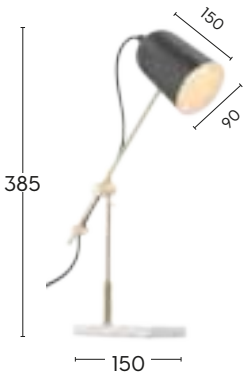

- Black
- Brushed Chrome
- White

E27 8 W	E27 9W	E27 28W	E27 40W

BLAIR Task Lamp

MTL006

● Black/Gold/Marble

- Switch: cordline
- Matt black metal shade
- Adjustable gold metal arm
- White marble base
- Black fabric cord