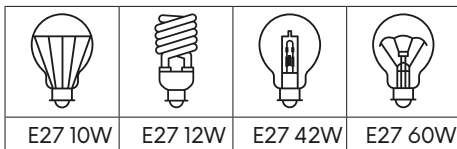

● Brushed Chrome

			
E27 10W	E27 12W	E27 42W	E27 60W

MASON Wall Light

MW4811CH

- Metal housing
- Glass diffuser

● Chrome

EXT 100

WESLEY LED Wall Light