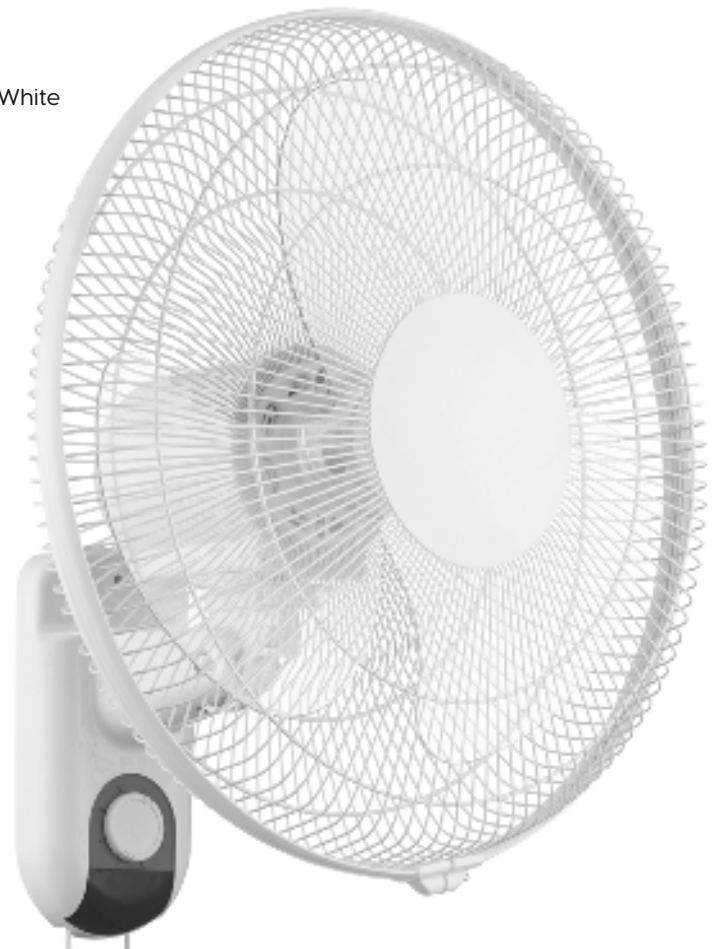

IVAN 40cm Wall Fan

FF93316WH

- Wide range oscillation
- Adjustable fan tilt
- Fan control via pull cords
- High/Medium/Low speeds
- Oscillation control
- Power cord with plug supplied
- 12 months warranty

● White