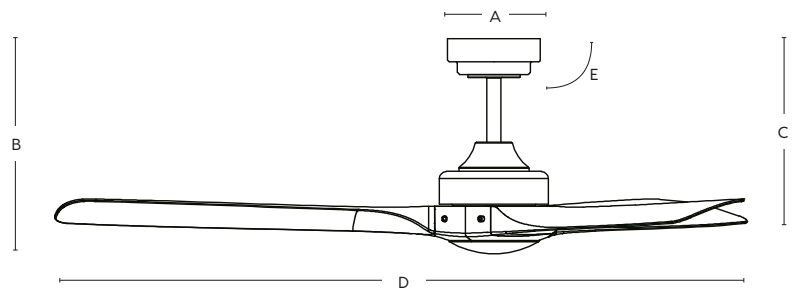

CEILING FAN FEATURES

- 132cm ceiling fans
- Reversible airflow for summer and winter use
- Tropically rated
- Metal body with corrosion and UV resistant moulded blades
- Motor and blade sets sold separately
- Suitable for indoor installation
- Available with or without colour changing LED light
- Easy installation with quick connect wiring

CEILING FAN SPECIFICATIONS

MODEL	FC620133G (WITHOUT LIGHT)	FC628133G (WITH LED)			
BLADE SWEEP	132cm	132cm			
MOTOR POWER	35W	35W			
MAX. AIRFLOW	10,904 m³/h	10,904 m³/h			
FAN LIGHT	-	20W dimmable integrated LED			
LIGHT CONTROL	-	4-step colour change or smooth transitional colour change between warm white and daylight white			
LIGHT COLOUR	-	3000K	4000K	5000K	5700K
LIGHT OUTPUT	-	900lm	950lm	1000lm	1000lm
CONTROLLER	Remote control	Remote control