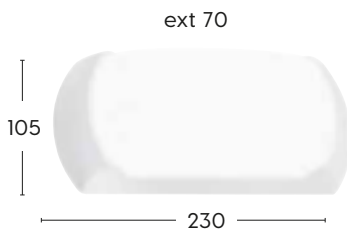

BLAKE CCT LED Bunker

MX5911CCT

- PC body and diffuser
- 4 cover options included – black & white, plain & grill designs
- Double insulated
- Switch between 3000K, 4000K & 5000K colour temperatures
- Horizontal or vertical installation
- UV stabilised

☾ Black & White

Model No.	Wattage	Colour Temp	Replaceable	Lumens	Dimmable
MX5911CCT	12W	3000/4000/5000K	No	1050lm	No