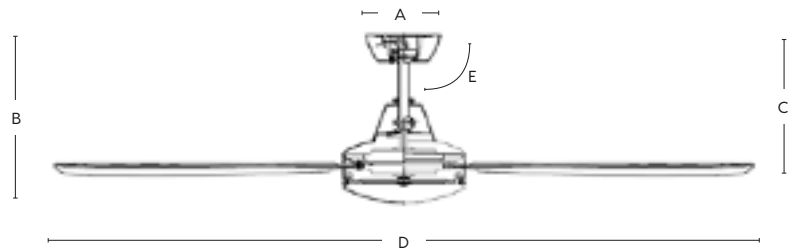

NEMOI

FC700134 / FC708134

DC MOTOR	3 YEAR IN HOME WARRANTY	6 YEAR MOTOR WARRANTY
--------------------	---	---------------------------------------

CEILING FAN DIMENSIONS

- A: 150mm
 - B: (LED) 340mm | (NL) 310mm
 - C: 290mm
 - D: 1370mm
 - E: Slope to max. 21°
- Stated dimensions with 150mm rod supplied
Longer rods available