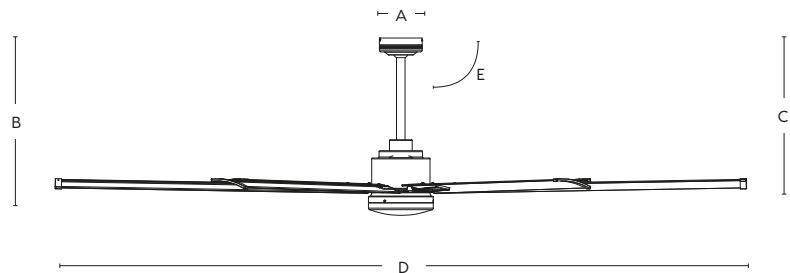

A: 132mm

B: (LED) 547mm | (NL) 506mm

C: 468mm

D: 2134mm

E: 213cm fan — Slope to max. 12° (with 300mm rod)
or max. 21° (with min. 600mm rod)

Stated dimensions with 300mm rod supplied
Longer rods available

CEILING FAN FEATURES