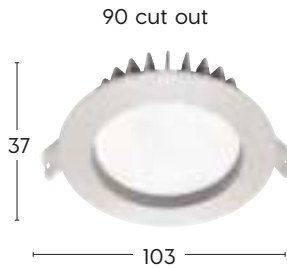

OPTICA TRIO LED Downlight Range

MD510B-SW / MD510S-SW / MD510W-SW

- Aluminium housing
- Switch between 3000K, 4000K and 5000K colour temperatures
- Plastic diffuser
- Leading and trailing edge dimmable
- Cord and plug included

- Black
- Chrome
- White

CHOOSE FROM 3 LIGHT SETTINGS

With a flick of a switch located at the back of the product you can choose the desired light setting in each room of your house.

Choose between:

WW - 3000K Warm White	NW - 4000K Natural White	DL - 5000K Daylight
Living Room Bedroom	Hallway Kitchen	Laundry Bathroom