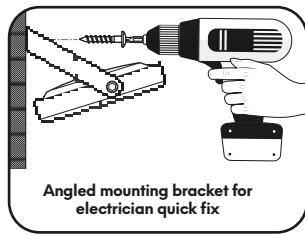

BAXTER LED Floodlight

MX203 SERIES

- 80cm flex & plug fitted
- Angled bracket for easy installation
- Wall or eave mounting
- 100° beam angle
- IP65

● Black

Model No.	Wattage	Colour Temp	Lamp Type	Lumens	Dimmable
MX20320BLK	20W	4000K	20W LED	2000lm	No
MX20330BLK	30W	4000K	30W LED	2700lm	No
MX20350BLK	50W	4000K	50W LED	4700lm	No

BAXTER LED Floodlight with PIR Sensor

MX203-SEN SERIES

- 80cm flex & plug fitted
- Angled bracket for easy installation
- Hand adjustable sensor
- Wall or eave mounting
- PIR sensor with manual override function
- 120° sensor detection, up to 10 meters
- 10 seconds – 5 minutes adjustable time
- Adjustable LUX sensitivity
- IP54

● Black