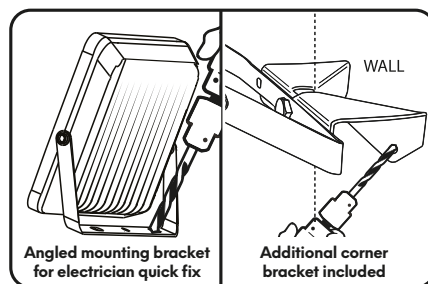

Model No.	Wattage	Colour Temp	Lamp Type	Lumens	Dimmable
MX10220BLK/SEN	20W	4000K	20W LED	1600lm	No
MX10230BLK/SEN	30W	4000K	30W LED	2400lm	No