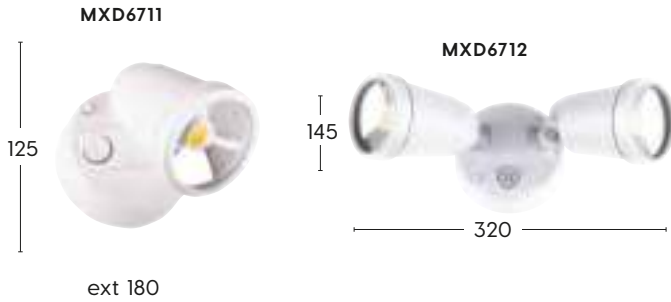

OTTO II LED Security Floodlight

MXD67 SERIES

- COB LED floodlight
- Aluminium housing
- CCT switch inside back plate
- Glass diffuser
- Adjustable head

- Black
- Silver
- White

Model No.	Wattage	Colour Temp	Lamp Type	Lumens	Dimmable
MXD6711	12W	3000K/4000K/5000K	12W COB LED	950/1050/1000lm	No
MXD6712	24W	3000K/4000K/5000K	2x12W COB LED	1850/2100/2000lm	No

OTTO II LED Security Floodlight with Sensor

MXD67-SEN SERIES

- COB LED floodlight
- Aluminium housing
- CCT switch inside back plate
- Glass diffuser
- Adjustable head
- PIR sensor with override function
- 120° sensor detection, up to 12 meters
- 10 seconds to 6 minutes adjustable time delay
- Adjustable LUX sensitivity

- Black
- Silver
- White