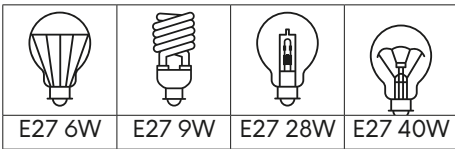

CALICO 1Lt Pendant

A49731

- Matt white shade with light plywood and brushed chrome
- Matt black shade with dark plywood and brushed brass
- 120cm fabric cord

- Black
- White