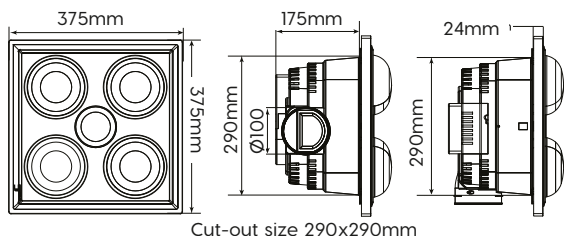

MIDAS QUATTRO

BS134ESW

30W
EXHAUST
FAN

270 m³/hr
MAX AIR
EXTRACTION

3YR
WARRANTY

PRODUCT DETAILS

- Ideal for bathrooms
- 4 x 275W durable IR lamps for instant heating included
- 1 x 7W LED lamp included (3000K –750lm)
- High air extraction up to 270m³/hr
- Powerful 30W ball bearing motor
- Draft stopper and 1.5m, Ø100mm flexible duct included
- Wall controller with 4 switches included for separate heat, light and fan control
- 75°C thermal cut out feature for safety
- Removable grille for easy cleaning
- Cut out template included

COLOURS

- White