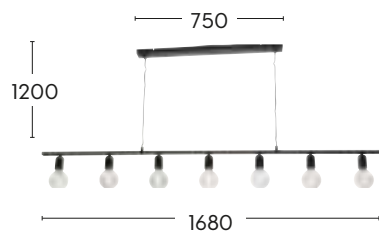

FIONA 7Lt Pendant

MP6937

- Matt black metalware
- 120cm black cord
- Globes sold separately

● Matt Black