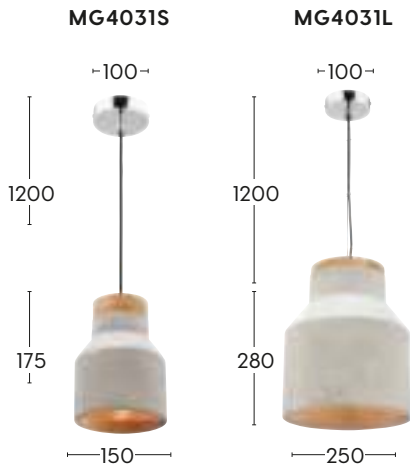

MOBY Pendant Range

MG4031S / MG4031L

- Concrete & timber shade
- Chrome canopy
- 120cm black fabric cord

● Concrete

SM	E27 4W	E27 6W	E27 18W	E27 25W
LG	E27 6W	E27 9W	E27 28W	E27 40W

*Matching table lamp available.