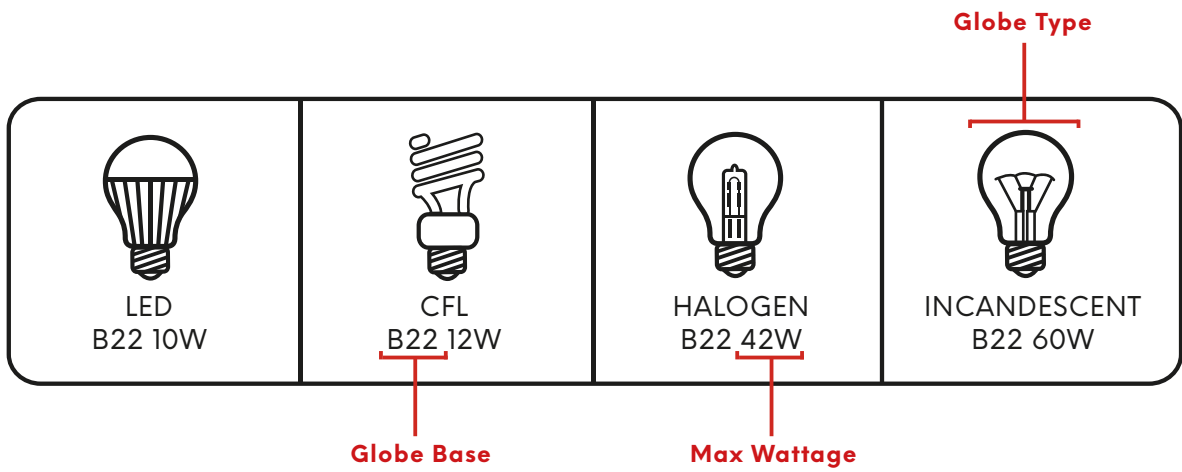

Bulb Base

There are also a number of Base Types available. The following is a summary of the most commonly used base types in this manual.

Type: **E27**
Desc: Edison Screw
Type: Incandescent/Compact
Fluorescent Lamp/LED

Type: **B22**
Desc: Bayonet Cap
Type: Incandescent/Compact
Fluorescent Lamp/LED

Type: **E14**
Desc: Small Edison Screw
Type: Incandescent/Compact
Fluorescent Lamp/LED

Type: **B15**
Desc: Small Bayonet Cap
Type: Incandescent/Compact
Fluorescent Lamp/LED

Type: **GU10**
Desc: Twisted Dichroic
Type: Halogen/LED

Type: **R7s**
Desc: Double Ended
Type: Halogen

Type: **T5 Fluorescent**
Desc: Circular
Type: Fluorescent

REFERENCE

Globe Included Icons