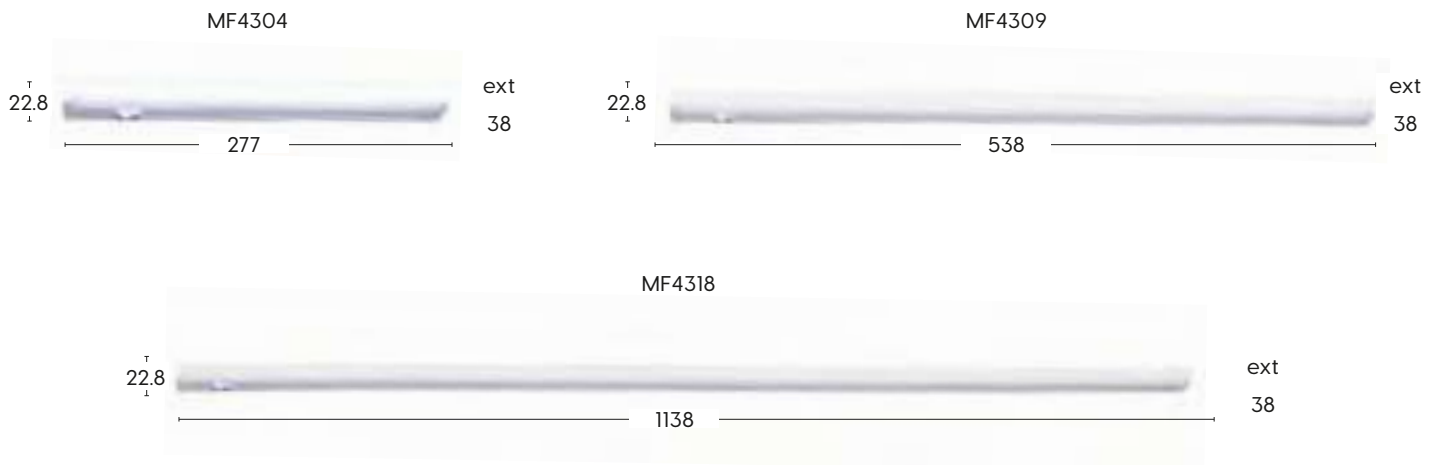

● White

Item	4W/9W	18W	Description	Details
	1PC	1PC	1.8m power cord with plug	1.8m length
	1PC	1PC	Hard connector	--
	1PC	1PC	15cm flexible connector	15cm length
	1PC	1PC	10cm hardwired connector*	10cm length
	2PCS	3PCS	Surface bracket	--
	2PCS	3PCS	Angle bracket	--
	2PCS	3PCS	Screw	--