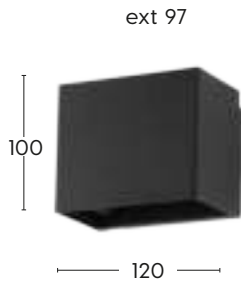

EVORA LED Up/Down Wall Light

IP65 LED

MXD1010

Also Suitable for Indoor Use

- Adjustable beam angles from 15° to 120°
- Die-cast aluminium
- Through wiring design with 2 rear cable entries
- Ta: 45°C

● Black

Model No.	Wattage	Colour Temp	Replaceable	Lumens	Dimmable
MXD1010	10W	3000K	No	750lm	No

EVORA LED Up/Down Wall Light

IP65 LED

MXD1011

Also Suitable for Indoor Use

- Adjustable beam angles from 15° to 120°
- Die-cast aluminium
- Through wiring design with 2 rear cable entries
- Ta: 45°C

● Black