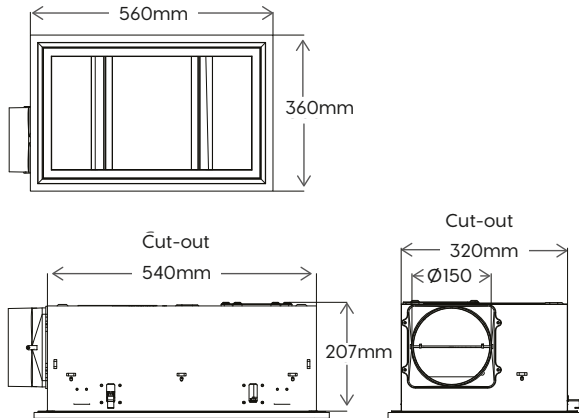

DOMINO

BH152ESW

60W
EXHAUST
FAN

500 m³/hr
MAX AIR
EXTRACTION

3YR
IN HOME
WARRANTY

PRODUCT DETAILS

- 3 in 1 bathroom solution
- 1 x 800W R7s linear heat lamp
- 2 x 11W CCT LED panel light:
  Warm White - 1000lm, Neutral Light - 1200lm,
  Cool White - 1100lm
- High air extraction up to 500m³/hr
- Powerful 60W ball bearing motor
- Side entry draft stopper and 1.5m, Ø150mm flexible duct included
- Wall controller with 3 switches included for separate heat, light and fan control
- Thermal cut out and overheating protection for safety
- Cut out template included
- Heavy duty metal housing
- 2 year warranty on heat lamp