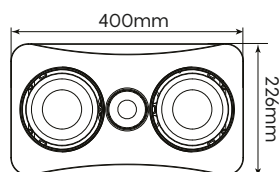

ARDENE DUO

BS122ESW

30W
EXHAUST
FAN

220 m³/hr
MAX AIR
EXTRACTION

12 MONTH
WARRANTY

PRODUCT DETAILS

- Ideal for bathrooms
- 2 x 275W heat lamps
- 1 x 6W R63 E27 LED daylight globe included
- Airflow extraction up to 220m³/hr
- 30W ball bearing motor
- 1.5m, Ø100mm flexible duct and duct grille included
- Wall controller with 3 switches included for separate heat, light and fan control
- 90°C thermal cut out feature for safety
- Mounting kit included
- Cut out template included