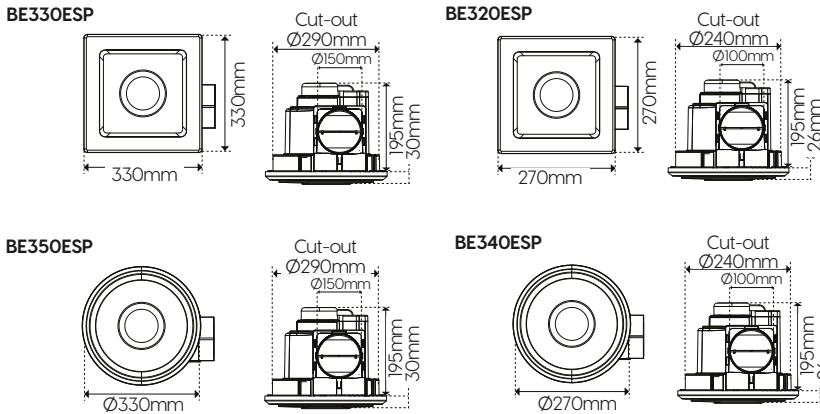

EMELINE II

BE320ESP / BE330ESP / BE340ESP / BE350ESP

UP TO
35W
EXHAUST
FAN

UP TO
320 m³/hr
AIR
EXTRACTION

12 MONTH
WARRANTY

PRODUCT DETAILS

- Ideal for bathrooms, toilets or kitchens
- 10W LED included (4000K - 860lm)
- Side duct and draft stopper included for energy efficient operation
- Easy to install - DIY to existing power outlet*
- Flex & plug included
- Cut out template included

COLOURS

● White

RECOMMENDED ACCESSORIES

See page 343 for recommended accessories.

Model	Shape	Exhaust Fan	Light	Air Extraction	Fascia Size	Cut Out Size
BE320ESPWH	Square	30W	10W LED	270m³/hr	270 x 270mm	Ø240mm Ø100mm
BE330ESPWH	Round	35W	10W LED	320m³/hr	330 x 330mm	Ø290mm Ø150mm
BE340ESPWH	Square	30W	10W LED	270m³/hr	Ø270mm	Ø240mm Ø100mm
BE350ESPWH	Round	35W	10W LED	320m³/hr	Ø330mm	Ø290mm Ø150mm

* All power outlets must be installed by a qualified electrician