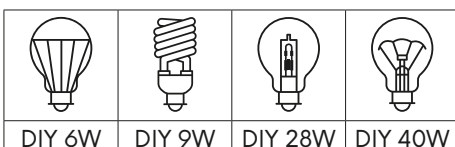

THOMPSON DIY Range

MDIY003

- Metal canopy and lampholder cover
- Glass shade

- Clear with Brushed Brass
- Smoke with Matt Black

BLASKO DIY Range

MM5471

- Metal batten cover
- Clear glass shade

- Black
- White