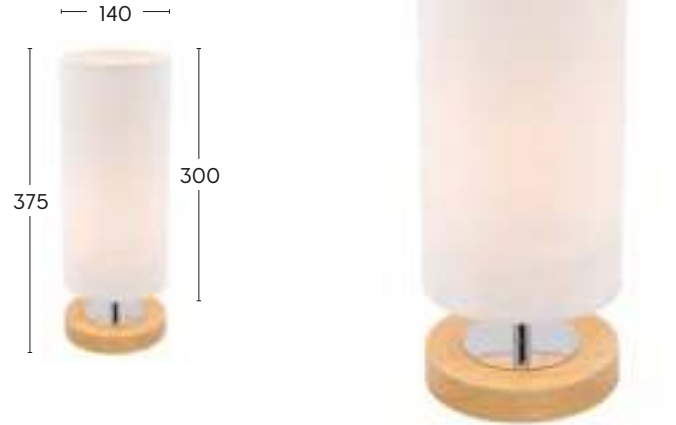

● Brushed Chrome

E27 10W	E27 12W	E27 42W	E27 60W

HARLOW Decorative Lamp

A71211

- Table switch: on/off touch
- Velvet fabric shade with white PVC backing
- Brushed brass base
- Clear PVC cord

● Grey
● Pink

E27 4W	E27 6W	E27 18W	E27 25W

EDDIE Decorative Lamp

A33511

- Table switch: cordline
- Natural timber base
- White mesh shade
- White cord

● White

E27 6W	E27 9W	E27 28W	E27 40W

BRADY Decorative Lamp

A35211

- Table switch: on/off touch
- Natural timber base
- Chrome metalware
- Cotton shade
- Clear cord

● White

E14 6W	E14 9W	E14 28W	E14 40W

THALIA Decorative Lamp

A45111

- Table switch: 3 stage touch
- Chrome metal laser cut lamp
- Glitter PVC diffuser
- Clear cord

● Chrome

-	-	E14 28W	E14 40W

*Not recommended for use with CFL or LED globes