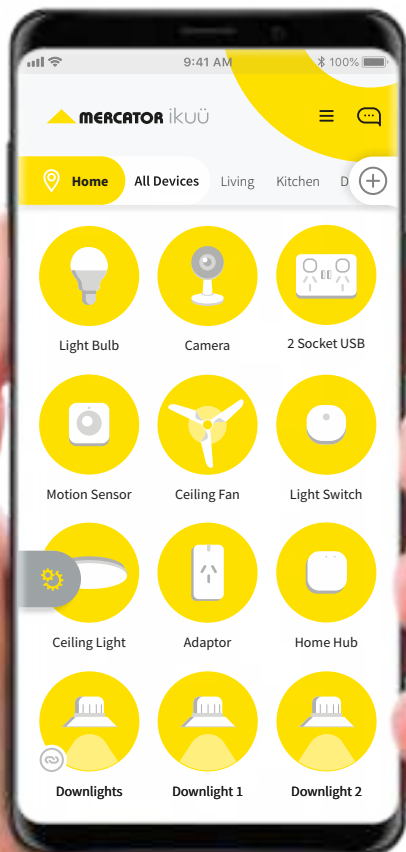

Access all your Mercator Ikuü devices from anywhere using WiFi or mobile data.

Download the Mercator Ikuü app from either the Google Play or Apple App Stores. Scan the QR code to download the app.

Hands Full? Try Voice Control

Voice control gives you the flexibility of controlling your products without having to use a mobile device or physical switch.

Access a wide range of features including adjusting the brightness of your lights, turning devices on or off or activating scenes.

“turn on the
kitchen lights”

Peace of Mind

Worried that you left something on when you left the house? With Mercator Ikuü, you can check your appliances from anywhere and turn them off remotely if needed.

Smart IR universal remotes can control any IR device such as AC units and TVs.

Power points can turn non-smart products such as heaters on or off.

- Save the environment, and your wallet
- Track your energy costs with power monitoring
- View your live energy use
- Compare the energy usage of previous months