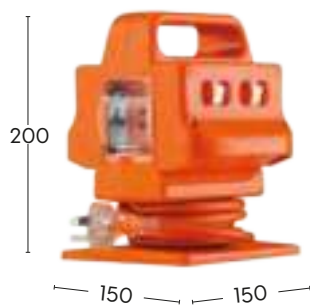

TRODOS 4 Outlet RCD Power Block with USB Charger

IP33

MPB96U

- 1 year warranty
- RCBO protection
- IP33 weatherproof
- 3.1A USB charger charges phone and tablet at the same time
- Each socket is individually double pole switched
- RCBO protected against 30mA residual current during electrical fault
- 10A tripping overload and 6kA short-circuit rated
- Complies with AS/NZS 3190 and AS/NZS 3012 for use on construction and demolition sites

● Orange