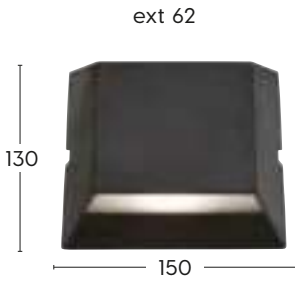

ETHAN LED Up/Down Wall Light

IP54 LED

MX6712BLK

- Die-cast aluminium

● Black

Model No.	Wattage	Colour Temp	Replaceable	Lumens	Dimmable
MX6712BLK	10W	3000K	No	440lm	No