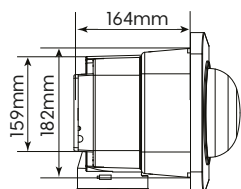

ARDENE DUO

BS122ESW

30W
EXHAUST
FAN

220 m³/hr
MAX AIR
EXTRACTION

12 MONTH
WARRANTY

PRODUCT DETAILS

- Ideal for bathrooms
- 2 x 275W heat lamps
- 1 x 6W R63 E27 LED daylight globe included
- Airflow extraction up to 220m³/hr
- 30W ball bearing motor
- 1.5m, Ø100mm flexible duct and duct grille included
- Wall controller with 3 switches included for separate heat, light and fan control
- 90°C thermal cut out feature for safety
- Mounting kit included
- Cut out template included