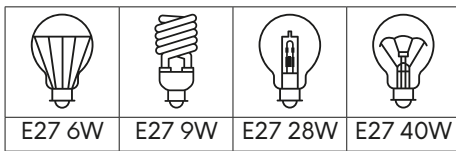

KIRBY 1Lt Pendant

MG2831S

- Matt white metal shade
- Faux tan leather straps with natural timber buttons
- Glass uplight inside shade
- 120cmm white fabric cord

● White