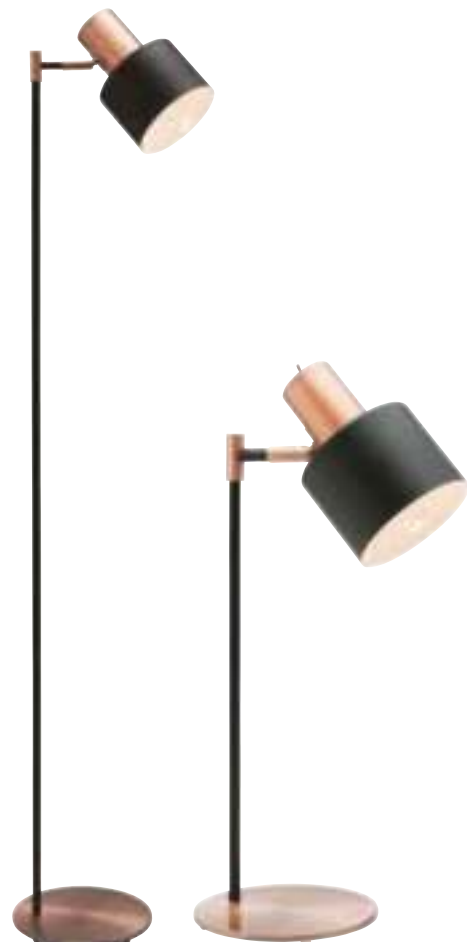

BENJAMIN Table and Floor Lamp Range

A87111 / A87121

- Table switch: toggle on shade
- Floor switch: toggle on shade
- Matt black metalware
- Antique copper highlights
- Adjustable shade
- Black fabric cord

● Black/Copper