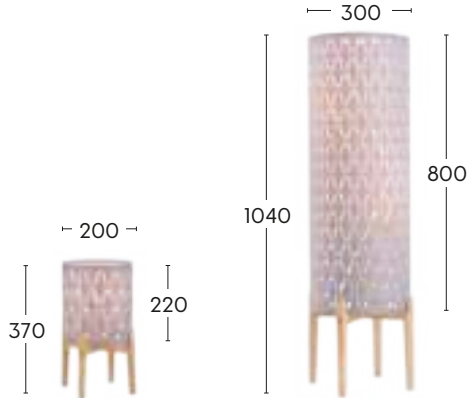

2L	E14 4W	E14 6W	E14 18W	E14 25W

HILDA Decorative Lamp

MTBL018AB

- Table switch: 3 stage touch
- White fabric shade
- Brushed metal touch base
- Clear PVC cord

- Antique Brass

E27 6W	E27 9W	E27 28W	E27 40W

BILLIE Table and Floor Lamp Range

MTBL006 / MFL006

- Table switch: cordline
- Floor switch: foot switch
- Grey linen pattern cut-out shade
- Natural FSC rubber wood base
- White fabric cord

● Grey/Natural