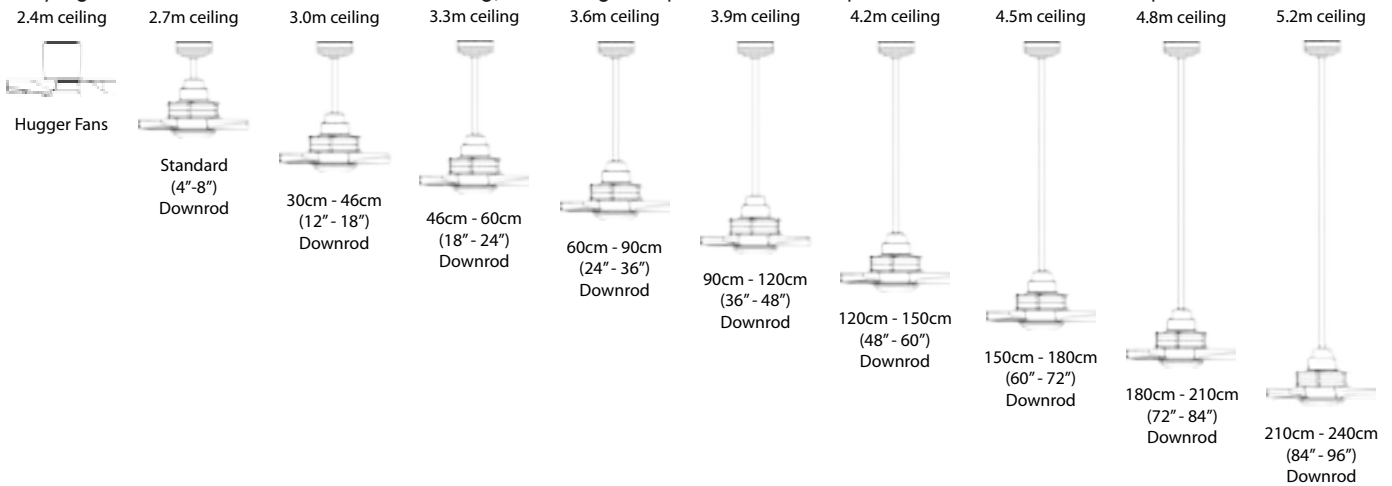

You want to know the fan you buy will provide the airflow and comfort you desire. To make an informed decision, you need to understand the airflow test procedure behind a published airflow performance. In Australia, there is currently no prescribed airflow test procedure for ceiling fans so the airflow performance can be derived by manufacturers using varying test methods of their own choosing, including inexpensive and unqualified in-house test set up.

Mercator adopts the trusted U.S. Department of Energy (DOE) airflow test procedure for our ceiling fans range and conduct all our airflow test in fully accredited test laboratory.

OLD TEST PROCEDURE

The ceiling fan is suspended by a downrod 40 5/8" from test ceiling and 6" above a cylinder. The cylinder is 8" larger in diameter than the fan.

IMPROVED TEST PROCEDURE

The ceiling fan is mounted directly to the ceiling using the supplied down rod. Hugger fans are flush mounted. There is no cylinder below the fan. A sensor arm detects airflow from various test points along the length of the blade. The updated DOE airflow test procedure, as adopted by industry leaders, are very specific to ensure consistency across