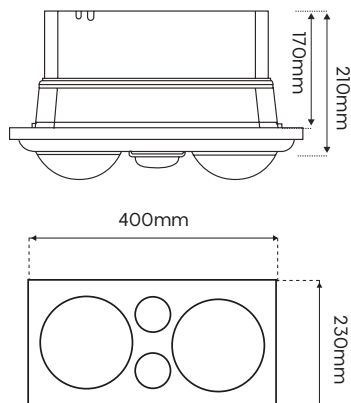

LAVA DUO LED

BS222ESW

30W
EXHAUST
FAN

270 m³/hr
AIR
EXTRACTION

3YR
WARRANTY

PRODUCT DETAILS

- Ideal for bathrooms
- 2 x 275W durable IR lamps for instant heating included
- 2 x 6W R63 LED included (3000K - 2 x 450lm)
- High airflow extraction up to 270m³/hr
- Powerful 30W ball bearing motor
- Draft stopper and 1.5m, Ø100mm flexible duct included for energy efficient operation
- Wall controller with 3 switches included for separate heat, light and fan control
- 90°C thermal cut out feature for safety
- Removable grille for easy cleaning
- Cut out template included