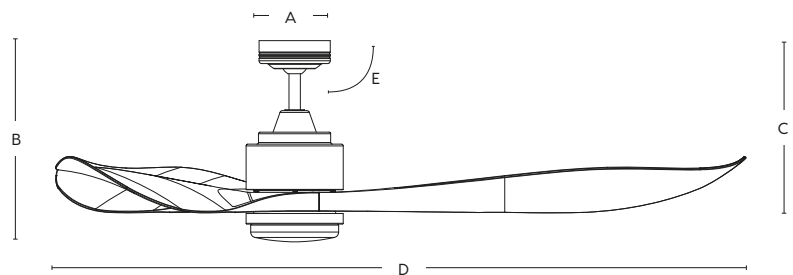

A: 132mm

B: (LED) 373mm | (NL) 332mm

C: 215mm

D: 1676mm

E: Slope to max. 13° (with 127mm rod)
or max. 21° (with min. 600mm rod)

Stated dimensions with 127mm rod supplied
Longer rods available

CEILING FAN FEATURES