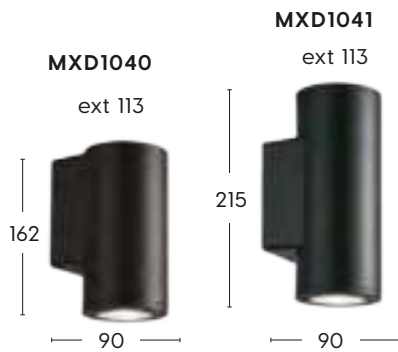

PICCOLO II LED Round Spotlight

MXD1040 / MXD1041

- UV resistant matt black plastic body
- Corrosion resistant
- Suitable for use in coastal areas
- LED GU10 included

● Black