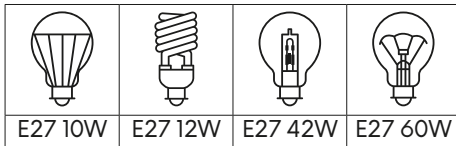

E27 6W	E27 9W	E27 28W	E27 40W

MOBY Decorative Lamp

MG4061

- Table switch: cordline
- Concrete base with natural timber
- Linen shade
- Black fabric cord

● Concrete

*Matching pendant available

PAXTON Decorative Lamp