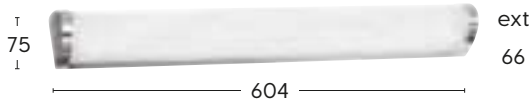

TYRA LED Vanity Light

IP44

LED

MW4016

- Aluminium body
- Acrylic diffuser
- Ideal for bathrooms

● Chrome

Model No.	Wattage	Colour Temp	Lamp Type	Replaceable	Lumens	Dimmable
MW4016	16W	4000K	16W LED	No	1500lm	No