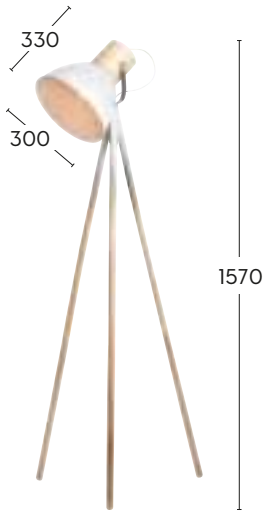

● Antique Brass

TL	E27 10W	E27 12W	E27 42W	E27 60W
FL	E27 10W	E27 12W	E27 42W	E27 60W

CALICO Decorative Lamp

A49721

- Floor switch: foot switch
- Matt stone & light plywood with brushed chrome
- Matt black & dark plywood with brushed brass
- Matching grey or black fabric cord