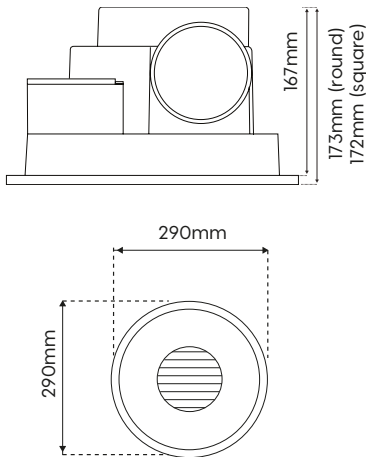

SKYLINE LED

BE240ESP

30W
EXHAUST
FAN

250 m³/hr
MAX AIR
EXTRACTION

12 MONTH
WARRANTY

PRODUCT DETAILS

- Ideal for bathrooms, toilets or kitchens
- 15W LED lamp included (4000K - 1000lm)
- Silent and powerful motor
- Side duct and draft stopper included for energy efficient operation
- Easy to install - DIY to existing power outlet*
- Flex & plugs for separate fan and light control
- Cut out template included

COLOURS

- White

RECOMMENDED ACCESSORIES

See page 343 for recommended accessories.

Model	Shape	Exhaust Fan	Light	Air Extraction	Fascia Size	Cut Out Size	Duct Outlet
BE240ESP	Round	30W	15W LED	250m³/hr	Ø290mm	Ø250mm	Ø100mm

* All power outlets must be installed by a qualified electrician