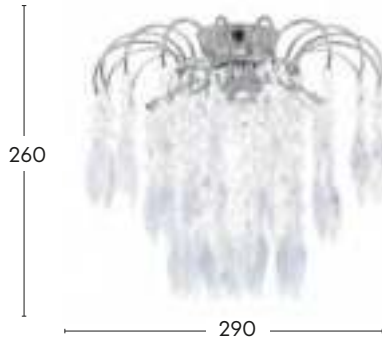

PRIMROSE DIY Shade

CE9571-C

- Brushed chrome metalware
- Clear acrylic beads in pink or clear

● Clear

DIY 10W	DIY 12W	DIY 42W	DIY 60W

GYPSY DIY Flex and Plug

MA97BLK

- Fabric covered cord
- Black lampholder and plug
- A black canopy is supplied in the box, if used must be attached to the cord by a qualified electrician.

● Black