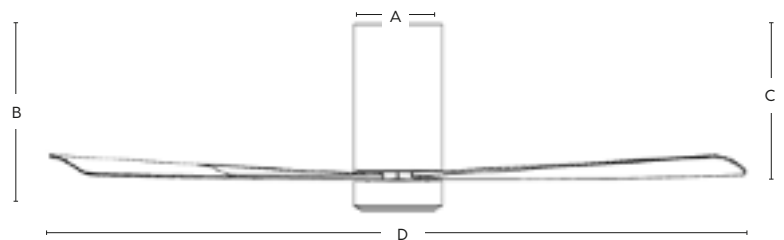

MONA

FC780133

DC MOTOR	3 YEAR IN HOME WARRANTY	6 YEAR MOTOR WARRANTY
---------------------	--	--

CEILING FAN DIMENSIONS

- A: 130mm
- B: 314mm
- C: 263mm
- D: 1320mm
- Longer rods available

CEILING FAN FEATURES