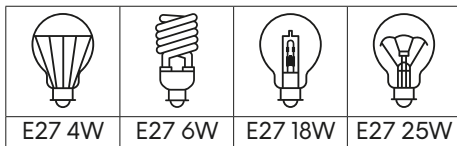

FIONA 7Lt Pendant

MP6937

- Matt black metalware
- 120cm black cord
- Globes sold separately

● Matt Black