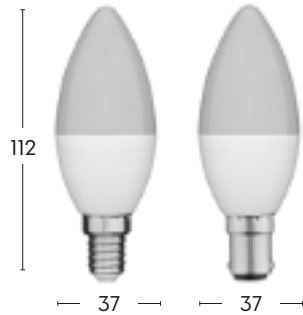

CANDLE LED GLOBE 4W

- Dimmable
- Lumen efficacy:
  100lm/W for 5700K
  95lm/W for 3000K
- Beam angle: 200°

Item Code	Wattage	Colour Temp	Base	Lumens
MGL060DSB-D	4W	5700K	B15	400lm
MGL060DSE-D	4W	5700K	E14	400lm
MGL060WSB-D	4W	3000K	B15	380lm
MGL060WSE-D	4W	3000K	E14	380lm