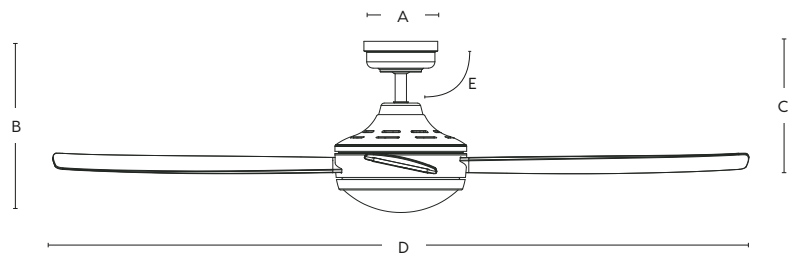

CEILING FAN FEATURES

- 132cm ceiling fans
- Reversible airflow for summer and winter use
- Tropically rated
- Corrosion and UV resistant moulded ABS body and blades
- Suitable for indoor and enclosed outdoor installation
- 3-speed wall controller with light switch included
- Available with or without dimmable tri-colour LED light
- Dimmer sold separately
- Remote controller adaptable (sold separately)
- Packaging serves as fan assembly platform
- Easy installation with quick connect wiring

CEILING FAN SPECIFICATIONS

MODEL	FC770134 (WITHOUT LIGHT)	FC777134 (WITH LED)		
BLADE SWEEP	132cm	132cm		
MOTOR POWER	60W	60W		
MAX. AIRFLOW	9,667 m³/h	9,667 m³/h		
FAN LIGHT	-	20W dimmable* integrated LED *dimmer sold separately		
LIGHT COLOUR	-	3000K Warm White	4000K Neutral White	5000K Daylight
LIGHT OUTPUT	-	1000lm	1000lm	1000lm
CONTROLLER	Wall control	Wall control