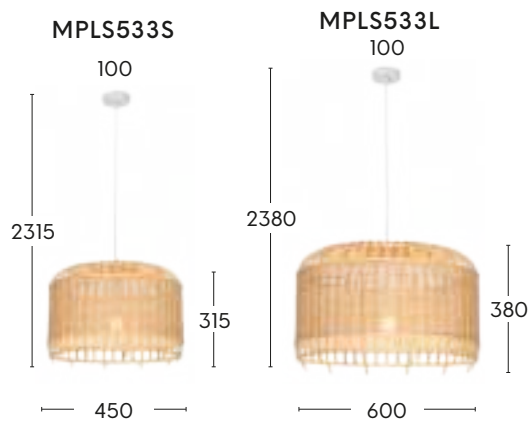

POWERBOARD

SPB04U

- Control each socket individually
- Master on/off switch
- 4.2A max USB output [combined]
- 10A 2400W max total load

Pendants

Style any home with our exquisite pendant collection, featuring on-trend designs in a range of looks to suit any living space.

SEFINA Pendant Range

MPLS533

- Bamboo and rattan pendant
- Natural bamboo and rattan shade
- Matt white metalware
- 200cm braided white fabric cord

● Natural

			
E27 6W	E27 9W	E27 28W	E27 40W

SAWYER Pendant Lamp Range