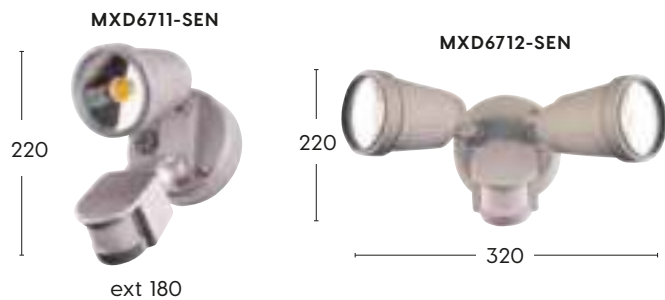

Model No.	Wattage	Colour Temp	Lamp Type	Lumens	Dimmable
MXD6711-SEN	12W	3000K/4000K/5000K	12W COB LED	950/1050/1000lm	No
MXD6712-SEN	24W	3000K/4000K/5000K	2x12W COB LED	1850/2100/2000lm	No