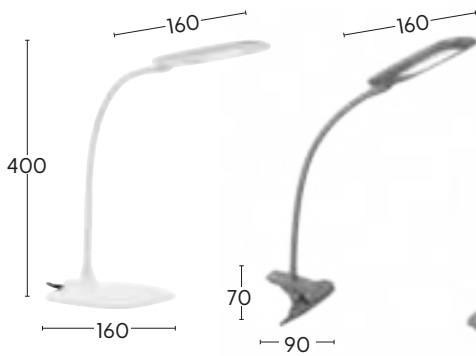

BRYCE LED Task and Clamp Lamp Range

A21311 / A21341

- Switch: 3 stage touch
- Rubber finish
- Adjustable
- Task Lamp: touch switch on base
- Clamp lamp: touch switch on shade

- Black
- White
- Grey

Model No.	Wattage	Colour Temp	Lamp Type	Lumens	Dimmable
A21311	6W	4000K	6WLED	440lm	Yes
A21341	6W	4000K	6WLED	500lm	Yes

JET LED Task Lamp

A96111

- Switch: 3 stage touch
- Gloss white body
- Touch switch on base

- White