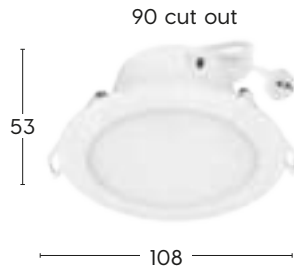

DOWNLIGHTS