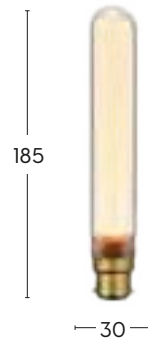

T30 VINTAGE DECORATIVE LED GLOBE 2W

LED

- Dimmable
- Lumen efficacy: 37.5lm/W
- Amber glass
- 15000hrs lifetime

Item Code	Wattage	Colour Temp	Base	Lumens
9B22LED20	2W	1800K	B22	75lm