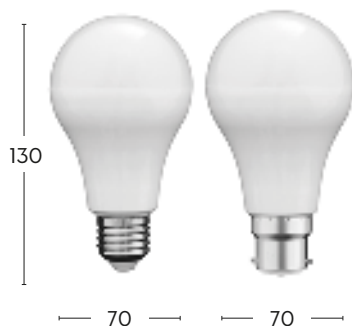

A70 LED GLOBE 12W

- Dimmable
- Lumen efficacy:
  106lm/W for 5700K
  100lm/W for 3000K
- Beam angle: 200°

Item Code	Wattage	Colour Temp	Base	Lumens
MGL030DB-D	12W	5700K	B22	1270lm
MGL030DE-D	12W	5700K	E27	1270lm
MGL030WB-D	12W	3000K	B22	1200lm
MGL030WE-D	12W	3000K	E27	1200lm