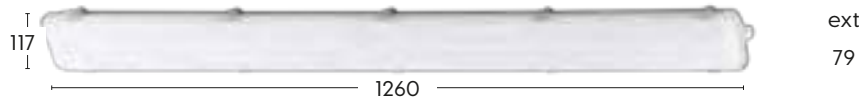

MI8240TRI

MI8260TRI