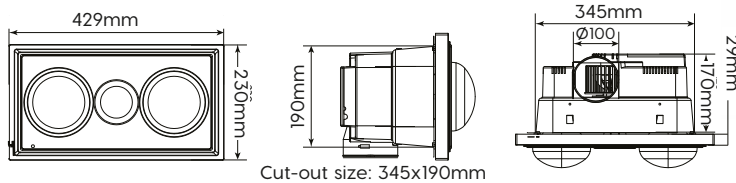

MIDAS DUO

BS132ESW

30W
EXHAUST
FAN

270 m³/hr
MAX AIR
EXTRACTION

3YR
WARRANTY

PRODUCT DETAILS

- Ideal for bathrooms
- 4 x 275W durable IR lamps for instant heating included
- 1 x 7W LED lamp included (3000K – 750lm)
- High air extraction up to 270m³/hr
- Powerful 30W ball bearing motor
- Draft stopper and 1.5m, Ø100mm flexible duct included
- Wall controller with 4 switches included for separate heat, light and fan control
- 75°C thermal cut out feature for safety
- Removable grille for easy cleaning
- Cut out template included

COLOURS

- White