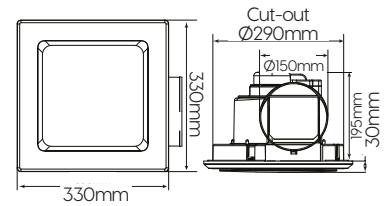

NOVALINE II

DIY

BE3200SP / BE3300SP / BE3400SP / BE3500SP

BE3300SP

UP TO
35W
EXHAUST
FAN

UP TO
320 m³/hr
AIR
EXTRACTION

12 MONTH
WARRANTY

PRODUCT DETAILS

- Ideal for bathrooms, toilets or kitchens
- Silent and powerful motor
- Side duct and draft stopper included for energy efficient operation
- Easy to install - DIY to existing power outlet*
- Flex & plug included
- Cut out template included

COLOURS

● White

RECOMMENDED ACCESSORIES

- See page 343 for recommended accessories.

Model	Shape	Exhaust Fan	Air Extraction	Fascia Size	Cut Out Size	Duct Outlet
BE3200SP	Square	30W	270m³/hr	270 x 270mm	Ø240mm	Ø100mm
BE3300SP	Round	35W	320m³/hr	330 x 330mm	Ø290mm	Ø150mm
BE3400SP	Square	30W	270m³/hr	Ø270mm	Ø240mm	Ø100mm
BE3500SP	Round	35W	320m³/hr	Ø330mm	Ø290mm	Ø150mm

* All power outlets must be installed by a qualified electrician