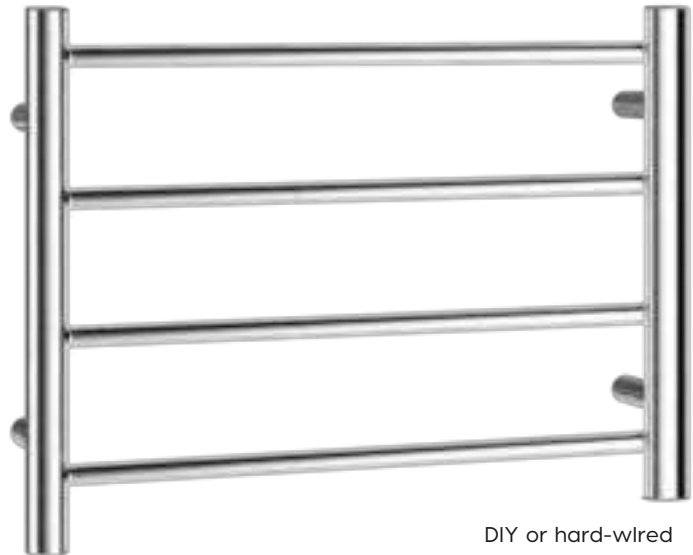

YARRA Heated Towel Rail

HT00101/HT00104/HT00107

- Stainless steel 304SS
- DIY or hard-wired wiring (by licensed electrician)
- IP 34 rated resistant (HT00104/HT00107)
- IPX1 rated resistant (HT00101)
- Power cord included
  DIY: 1.6m-1.8m free length with plug
  Hardwired: 2.0m-2.5m free length
- Heating time: 5-10 minutes
- Maximum surface temperature: 55°

- White
- Black
- Chrome