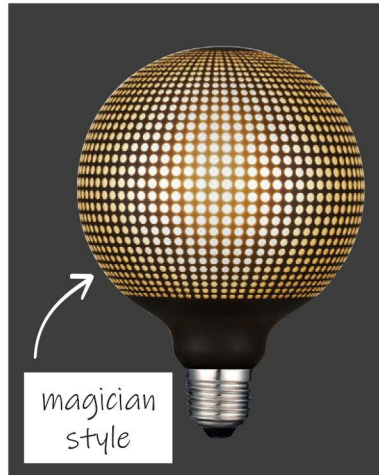

Flemington pleated shape table lamp. **\$129**.

Flemington pleated shape floor lamp. **\$269**.

Bridgewater rope pendant in natural. **\$129**.
Hobart rope pendant in natural. **\$179**.
Also available in black.

LED vintage decorative globe. 4W, 1800K, 200lm. G95 shape **\$19.50**, G125 shape **\$21.50**.

LED vintage decorative globe oval. 4W, 1800K, 140lm. Size: Ø12.5cm, H15cm. **\$31.25**.

LED vintage decorative globe cylinder. 4W, 1800K, 140lm. Size: Ø10cm, H16.2cm. **\$28.75**.

LED decorative globe magician dot G125. 4W, 2700K, 260lm. Size: Ø12.5cm, H17cm. **\$28.90**.

LED decorative globe net black G125. 4W, 2700K, 260lm. Size: Ø12.5cm, H17cm. **\$23.60**.

LED vintage decorative globe T30. 2W, 1800K, 65lm. Size: Ø3cm, H18.3cm. Amber glass finish. **\$16.85**.

LED vintage decorative globe ST64. 4W, 1800K, 200lm. Size: Ø4.5cm, H14.2cm. Amber glass finish. **\$18.50**.

LED decorative globe opal ST60. 4W, 3000K, 560lm. Size: Ø6cm, H14.7cm. **\$26.70**.

LED decorative globe opal G125. 4W, 3000K, 560lm. Size: Ø12.5cm, H17.5cm. **\$28.75**.