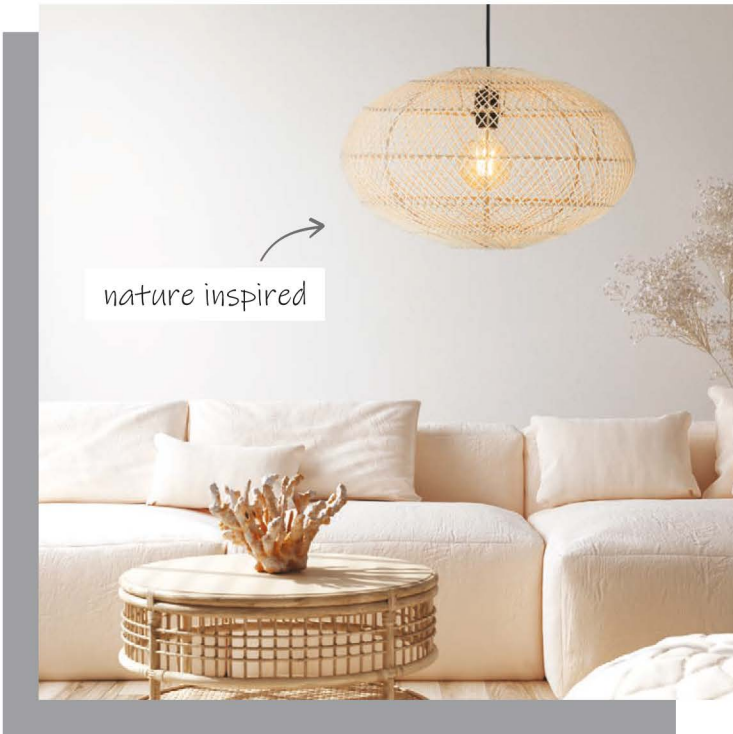

nature inspired