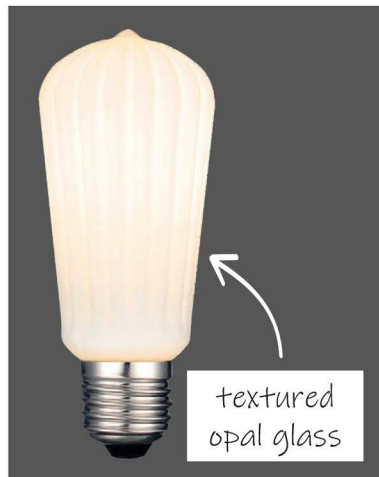

LED vintage decorative globe. 4W, 1800K, 200lm. G95 shape **\$19.50**, G125 shape **\$21.50**.

LED vintage decorative globe oval. 4W, 1800K, 140lm. Size: Ø12.5cm, H15cm. **\$31.25**.

LED vintage decorative globe cylinder. 4W, 1800K, 140lm. Size: Ø10cm, H16.2cm. **\$28.75**.

LED decorative globe magician dot G125. 4W, 2700K, 260lm. Size: Ø12.5cm, H17cm. **\$28.90**.

LED decorative globe net black G125. 4W, 2700K, 260lm. Size: Ø12.5cm, H17cm. **\$23.60**.

LED vintage decorative globe T30. 2W, 1800K, 65lm. Size: Ø3cm, H18.3cm. Amber glass finish. **\$16.85**.

LED vintage decorative globe ST64. 4W, 1800K, 200lm. Size: Ø4.5cm, H14.2cm. Amber glass finish. **\$18.50**.

LED decorative globe opal ST60. 4W, 3000K, 560lm. Size: Ø6cm, H14.7cm. **\$26.70**.

LED decorative globe opal G125. 4W, 3000K, 560lm. Size: Ø12.5cm, H17.5cm. **\$28.75**.