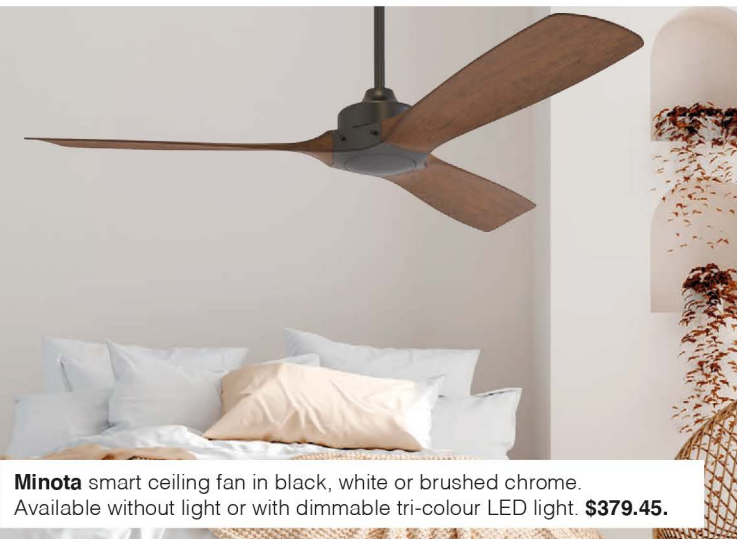

Minota smart ceiling fan in black, white or brushed chrome. Available without light or with dimmable tri-colour LED light. **$379.45.**