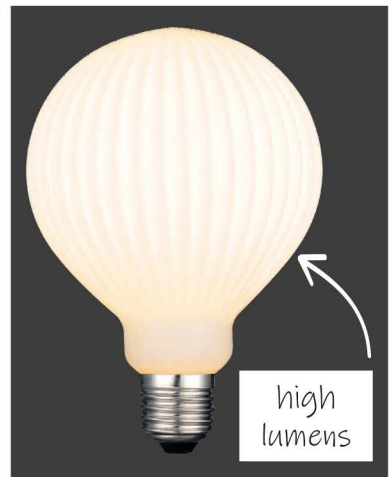

LED vintage decorative globe. 4W, 1800K, 200lm. G95 shape **\$19.50**, G125 shape **\$21.50**.

LED vintage decorative globe oval. 4W, 1800K, 140lm. Size: Ø12.5cm, H15cm. **\$31.25**.

LED vintage decorative globe cylinder. 4W, 1800K, 140lm. Size: Ø10cm, H16.2cm. **\$28.75**.

LED decorative globe magician dot G125. 4W, 2700K, 260lm. Size: Ø12.5cm, H17cm. **\$28.90**.

LED decorative globe net black G125. 4W, 2700K, 260lm. Size: Ø12.5cm, H17cm. **\$23.60**.

LED vintage decorative globe T30. 2W, 1800K, 65lm. Size: Ø3cm, H18.3cm. Amber glass finish. **\$16.85**.

LED vintage decorative globe ST64. 4W, 1800K, 200lm. Size: Ø4.5cm, H14.2cm. Amber glass finish. **\$18.50**.

LED decorative globe opal ST60. 4W, 3000K, 560lm. Size: Ø6cm, H14.7cm. **\$26.70**.

LED decorative globe opal G125. 4W, 3000K, 560lm. Size: Ø12.5cm, H17.5cm. **\$28.75**.