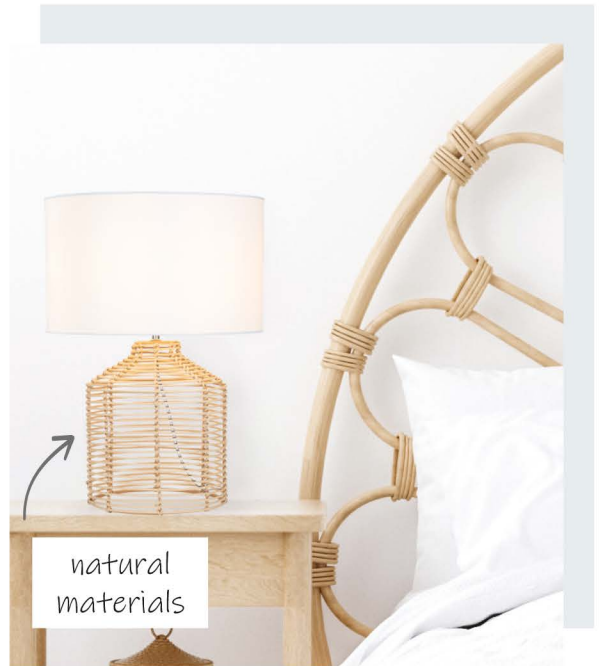

natural materials