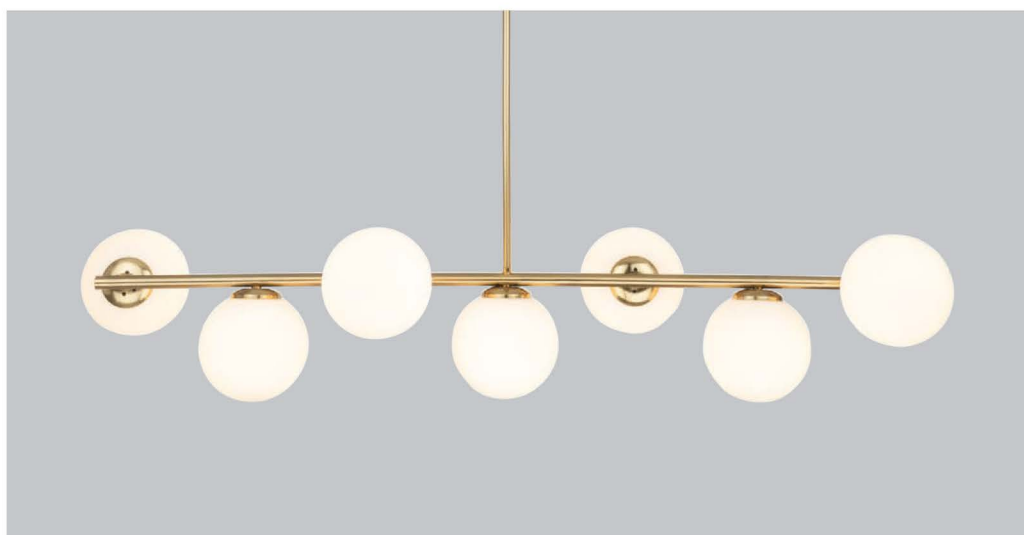

Preston white glass ball pendant. **$449**.