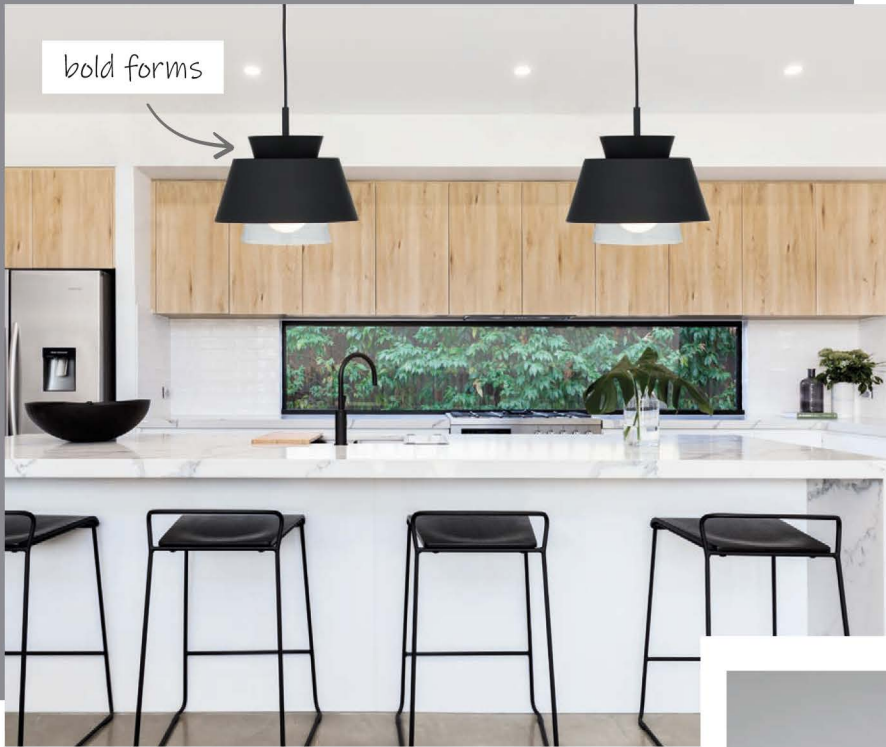

modern industrial

get the look! →

streamlined shapes are paired with industrial metals and dark tones

bold forms