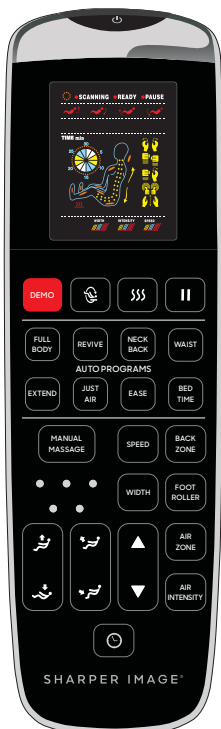

Sharper Image Revival Zero Gravity Massage Chair

Features

- Full feature 4 node massage robot performs, kneading, tapping, kneading with tapping, shiatsu and knocking.
- 8 fully automatic programs, plus separate quick Demo Massage program.
- Full manual control including air intensity, Foot roller on/off and targeted zone massage mapping.
- One touch Zero Gravity mode to relieve spinal pressure.
- Lumbar heat to warm up muscles for enhanced massage.
- Shiatsu Foot Roller Reflexology to sooth aching feet.

Zero Gravity

Foot Rollers

Heat in Lumbar

Massage Regions

Ideal Height & Weight

Product Specifications

9 Auto Programs

Wired Controller

Back Mechanism	Track Type/Length
2D	L Track / 43"
Airbags/Cells	Recline
14 / 24	Zero Gravity 3 levels
Heat Zones	Smart Fit
Lumbar	Smart Body Scan
Zero Wall Clearance	Warranty
2"	3 Year Limited Warranty