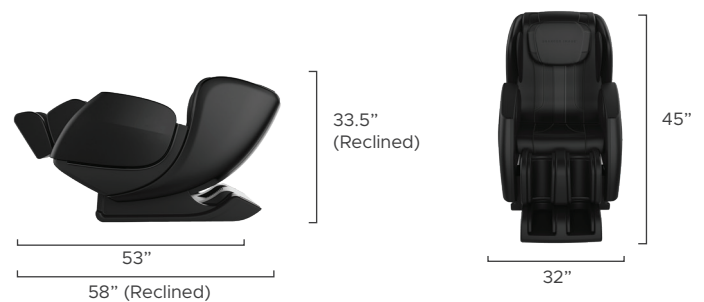

Sharper Image Revival Zero Gravity Massage Chair

Features

- Full feature 4 node massage robot performs, kneading, tapping, kneading with tapping, shiatsu and knocking.
- 8 fully automatic programs, plus separate quick Demo Massage program.
- Full manual control including air intensity, Foot roller on/off and targeted zone massage mapping.
- One touch Zero Gravity mode to relieve spinal pressure.
- Lumbar heat to warm up muscles for enhanced massage.
- Shiatsu Foot Roller Reflexology to sooth aching feet.

Zero Gravity

Foot Rollers

Heat in Lumbar

Massage Regions

Ideal Height & Weight

Product Specifications

9 Auto Programs

Wired Controller

Back Mechanism	Track Type/Length
2D	L Track / 43"
Airbags/Cells	Recline
14 / 24	Zero Gravity 3 levels
Heat Zones	Smart Fit
Lumbar	Smart Body Scan
Zero Wall Clearance	Warranty
2"	3 Year Limited Warranty