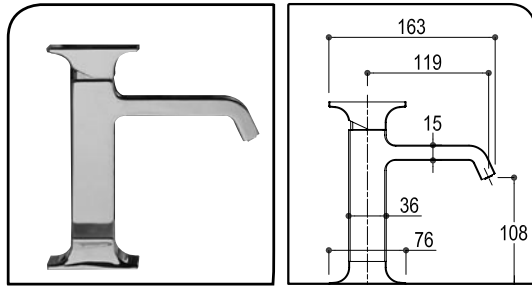

code finish

Single Hole
Basin Mixer

No Pop Up

3010 CHR
TUSCAN

6" Base Only
for 3010

3090H2 CHR
TUSCAN

Widespread
Lav Mixer

No Pop Up