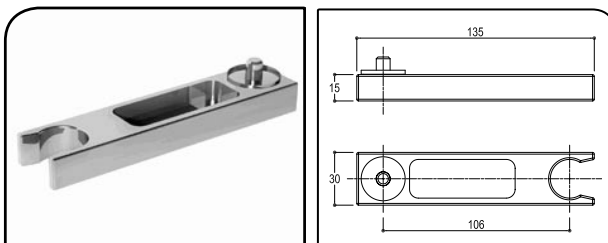

1910H3 CHR
BN

Support For
Handshower
Use with
1910H1-1910H2-
1910H3