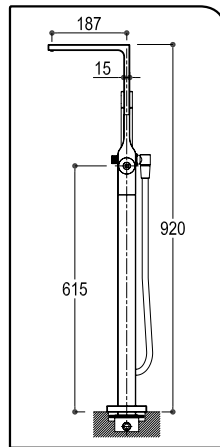

Floormounted
Tub Filler

TRIM 1475EST CHR
BN

ROUGH RCMB201