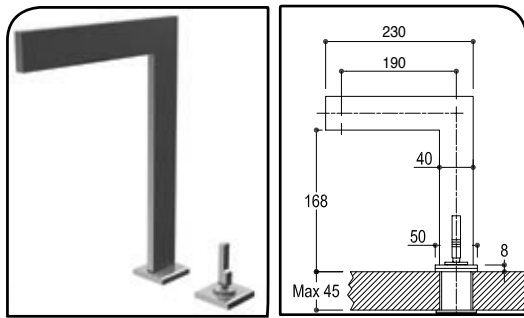

Single Lever
Basin Mixer

No Pop Up

5015 CHR

Tall Single
Lever
Basin Mixer

No Pop Up

5085 CHR

code finish

Two Hole
Singl Lever
Basin Mixer

No Pop Up

5001 CHR

Tall Two Hole
Single Lever
Basin

No Pop Up

5080 CHR

Widespread
Basin Mixer

No Pop Up

5100 CHR