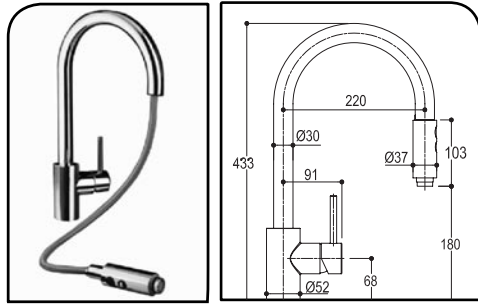

Volume Control

0410 CHR BN

Body Shower

0477 CHR BN

code finish

One Of This
Day Kitchen
Faucet
With Pull Out
Spray

US66 CHR

Zenit Kitchen
Faucet