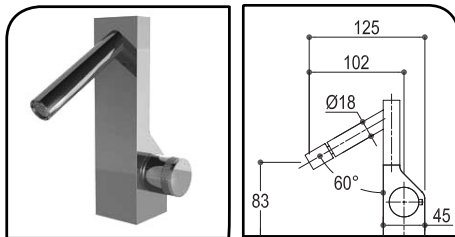

4010 CHR

Knurled
Handle Single
Hole Basin
Mixer

No Pop Up