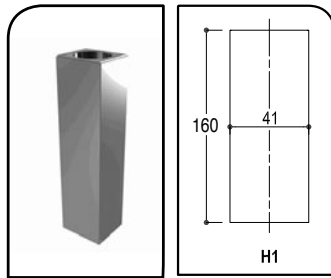

code finish

Single Hole
Basin Mixer

No Pop Up

3010 CHR
TUSCAN

6" Base Only
for 3010

3090H2 CHR
TUSCAN

Widespread
Lav Mixer

No Pop Up