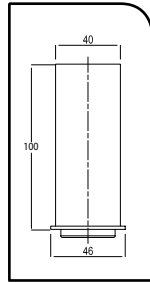

TRIM 4037EST CHR

ROUGH 4038

code finish

Single Lever
Basin Mixer

No Pop Up

5010 CHR

Extention For
Mixer Body 4"
for 5010

5090H1 CHR