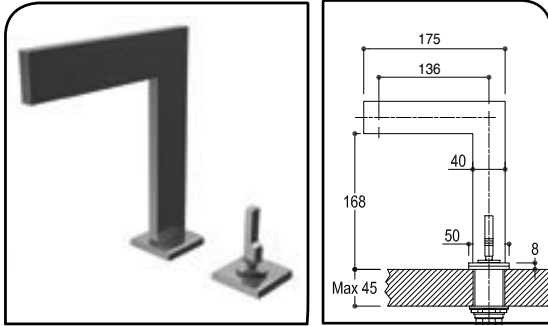

code finish

Two Hole
Singl Lever
Basin Mixer

No Pop Up