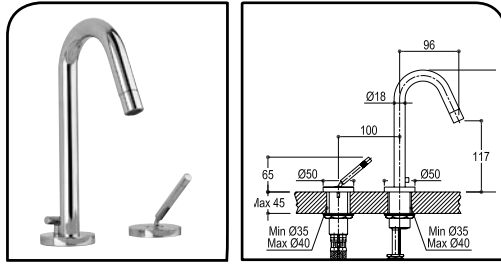

code finish

Single Lever
Basin Mixer 2
Hole with
Pop Up

0101H1 CHR
BN