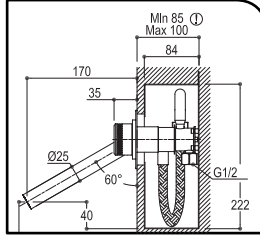

code finish

Wallmounted
Basin Mixer
Cross Handle

TRIM 4454H2E CHR

ROUGH 4461