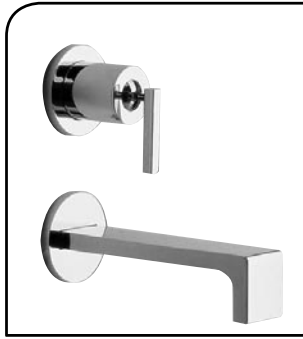

Wallmount
Basin Mixer

TRIM 1449SP CHR
BN

ROUGH 1445SX CHR
BN

Vertical
Wallmount
Basin Mixer
With Plate

TRIM 1449 CHR
BN

ROUGH 1445V CHR
BN

code finish

Vertical
Wallmount
Basin Mixer