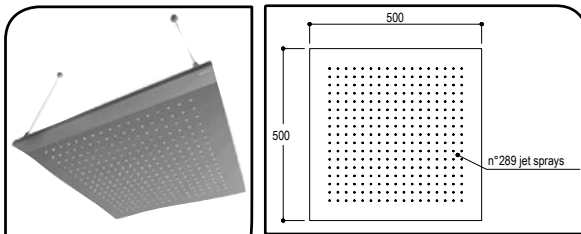

US100 CHR

code finish

12 X 12 Ceiling
Mount 100
Jet Sprays

2090 POL. SS

16 X 16 Ceiling
Mount 1 96
Jet Sprays

2092 POL. SS

20 X 20 Ceiling
Mount 289
Jet Sprays

2094 POL. SS