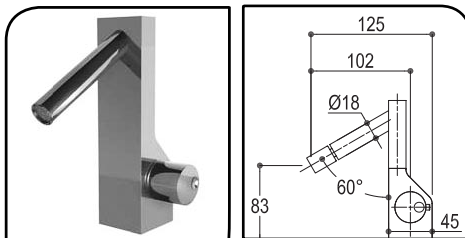

4010 CHR

Knurled
Handle Single
Hole Basin
Mixer

No Pop Up

4011 CHR

Round Handle
Single Hole
Basin Mixer
No Pop Up

4012 CHR

Extension
For Mixer
Body 4"

4090H1 CHR