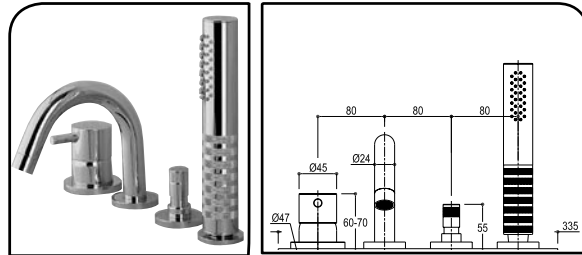

4 Hole
Deckmount
Faucet

0432S/P CHR
BN