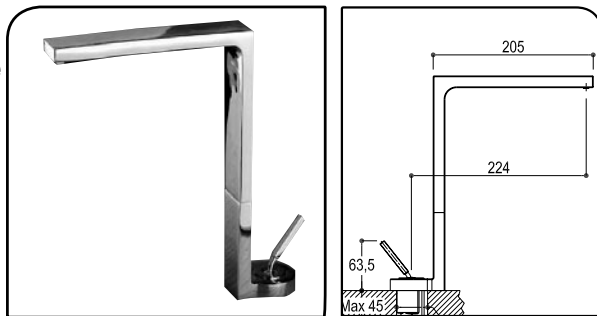

Single Hole
Basin Mixer

No Pop Up

1001R CHR
BN

Tall Single Hole
Basin Mixer

No Pop Up

1026 CHR
BN

Single Hole
Bidet Mixer

No Pop Up