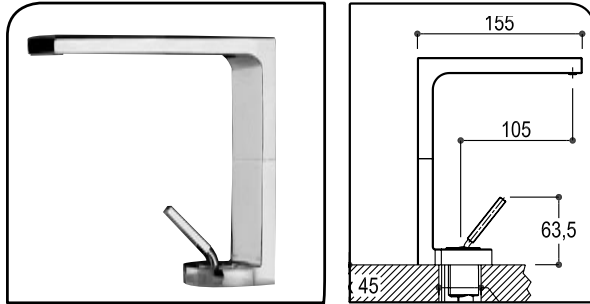

Standing Brush Holder

1990 CHR
BN

Liquid Soap Holder

1967 CHR
BN

code finish

Single Hole
Basin Mixer

No Pop Up

1001 CHR
BN