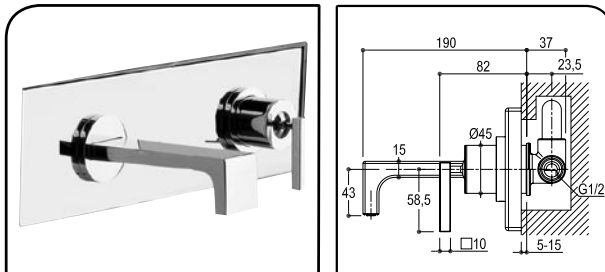

1021R CHR
BN

Wallmount
Basin Mixer
With Plate

TRIM 1449 CHR
BN

ROUGH 1445SX CHR
BN

Wallmount
Basin Mixer