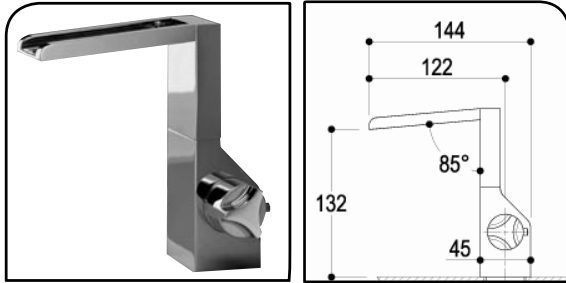

code finish

Cross Handle
Single Hole
Mixer

No Pop Up