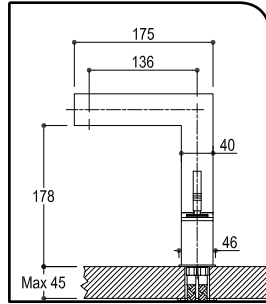

TRIM 4037EST CHR

ROUGH 4038

code finish

Single Lever
Basin Mixer

No Pop Up

5010 CHR

Extention For
Mixer Body 4"
for 5010

5090H1 CHR