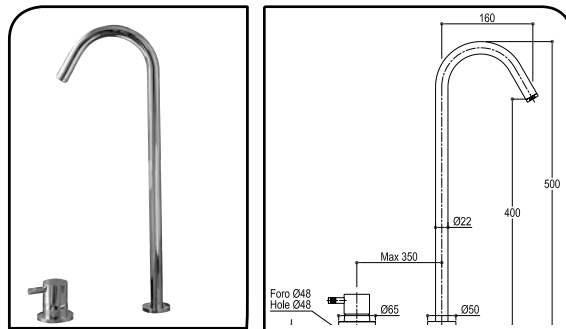

Single Hole
Bidet Mixer

0120L CHR
BN

Three Hole
Basin Mixer

0103H1 CHR
BN

code finish

Single Lever
Basin Mixer
12" Spout
No Pop-up

0125H1 CHR
 BN

Single Lever
Basin Mixer 20"
Spout No
Pop-up