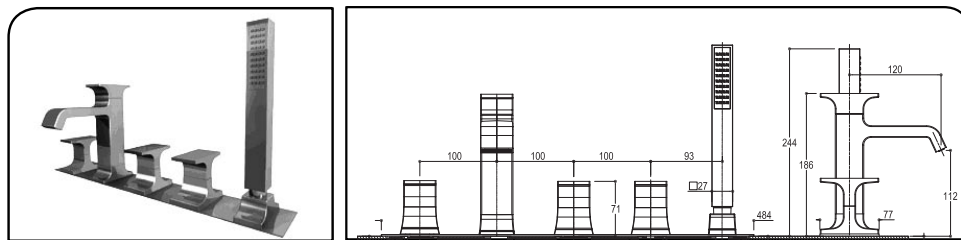

3002 CHR
TUSCAN

5pc Deckmount
Faucet