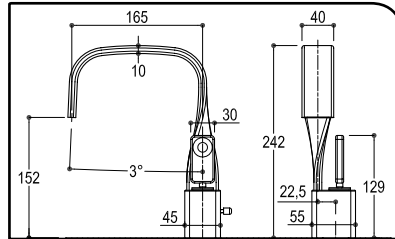

code finish

Single Hole Lav