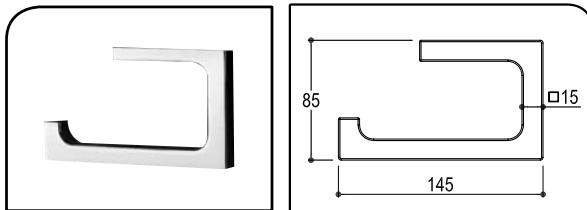

Paper Holder
For Shelf