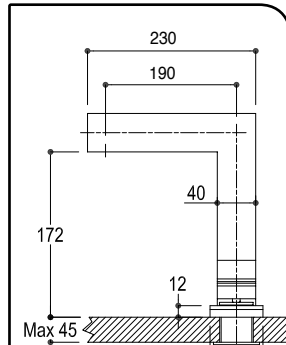

Single Lever
Basin Mixer

No Pop Up

5015 CHR

Tall Single
Lever
Basin Mixer

No Pop Up

5085 CHR

code finish

Two Hole
Singl Lever
Basin Mixer