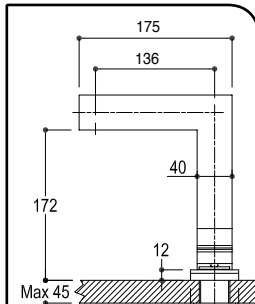

5090H1 CHR

Single Lever
Basin Mixer

No Pop Up