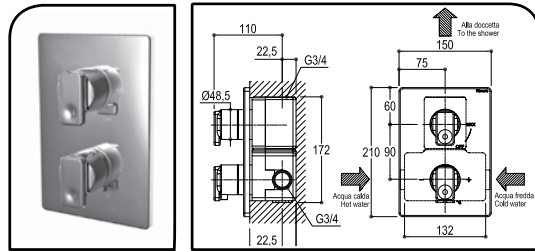

Therm Mixer Trim