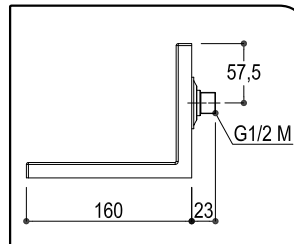

1065 CHR BN

Spout