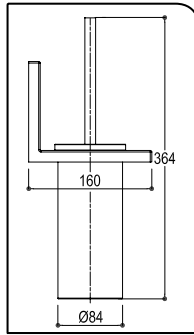

Brush Holder