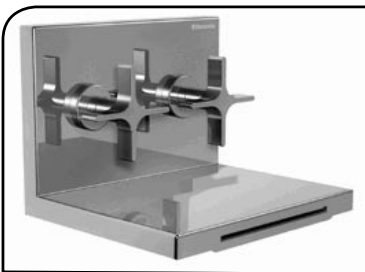

Wallmount
Basin Mixer