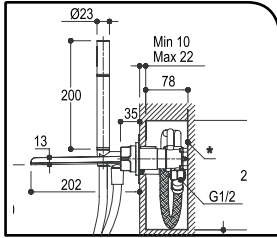

TRIM 4037EST CHR

ROUGH 4038

code finish

Single Lever
Basin Mixer

No Pop Up

5010 CHR

Extention For
Mixer Body 4"
for 5010

5090H1 CHR