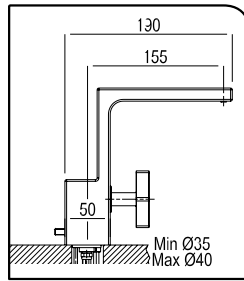

3/4" Thermostatic
Mixer with
Shut Off

TRIM 5045EST CHR

ROUGH 3045INT

3/4" Thermostatic
Mixer With
Three Way
Divertor

TRIM 5046EST CHR

ROUGH 3046INT CHR

code finish

Single Hole
Basin Mixer