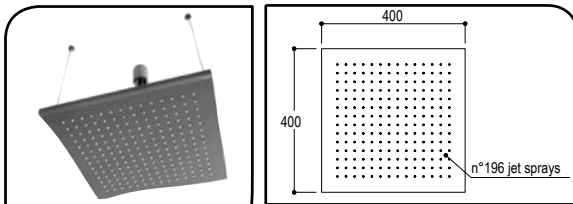

US100 CHR

code finish

12 X 12 Ceiling
Mount 100
Jet Sprays

2090 POL. SS

16 X 16 Ceiling
Mount 1 96
Jet Sprays

2092 POL. SS

20 X 20 Ceiling
Mount 289
Jet Sprays

2094 POL. SS