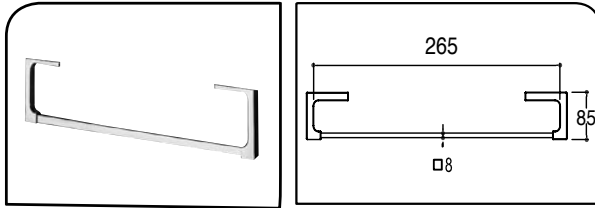

1065 CHR BN

Spout

1055 CHR BN

code finish

175mm Shelf

1910H1 CHR
BN\$

325mm Shelf

1910H2 CHR
BN

575mm Shelf

1910H3 CHR
BN

Support For
Handshower
Use with
1910H1-1910H2-
1910H3

1061 CHR
BN

code finish

Towel Rail for
1910H2

1922H1 CHR
BN

Towel Rail for
1910H3