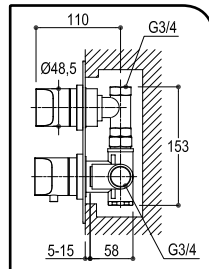

code finish

Single Lever
Bidet Mixer

No Pop Up

5020 CHR

Single Lever
Bath Mixer

5030 CHR

3/4" Thermostatic
Mixer with
Shut Off

TRIM 5045EST CHR

ROUGH 3045INT

3/4" Thermostatic
Mixer With
Three Way
Divertor

TRIM 5046EST CHR

ROUGH 3046INT CHR