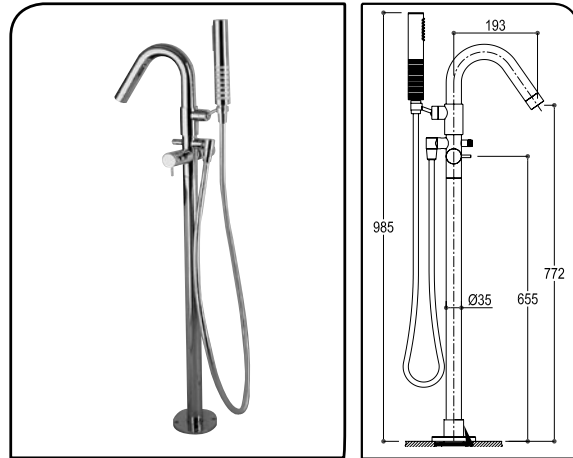

Floormount Tub
Filler Trim

TRIM 0475EST CHR
BN

ROUGH RLMB201