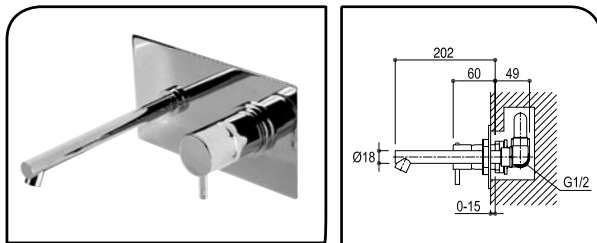

TRIM   0447S/P   CHR
                                  BN
ROUGH   0444SX

Single Lever
Wallmount Basin
Mixer With Plate