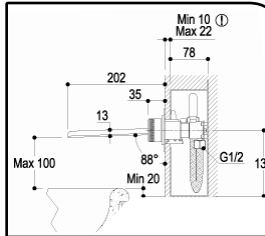

Wallmounted
Knurled Handle
Basin Mixer

TRIM 4465H2E CHR

ROUGH 4467