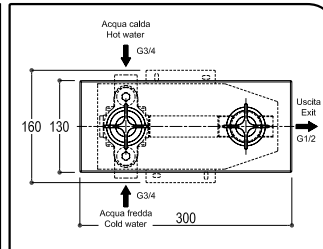

Trim 1030EST CHR BN

Rough 1030INT

3/4" Thermostatic
Mixer With
Shut Off Trim