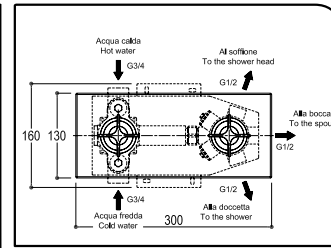

Rough 1030INT

3/4" Thermostatic
Mixer With
Shut Off Trim

Trim 1047EST CHR BN

Rough 1047INT CHR BN

3/4" Thermostatic
Mixer With 3
Way Divertor

Trim 1048EST CHR BN

Rough 1048INT CHR BN

Showerhead