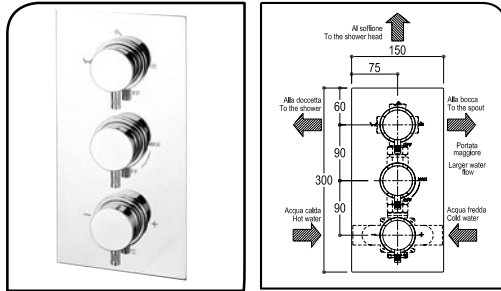

code finish

3/4 Thermostatic Mixer With 3 Way Divertor Trim