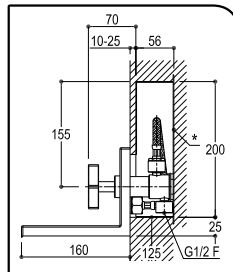

Wallmount
Basin Mixer