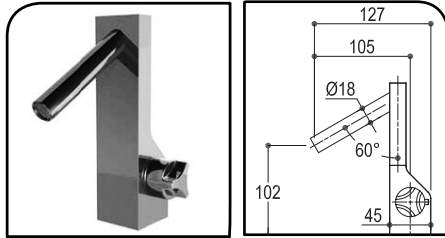

Therm Mixer

Trim 8046EST CHR

Rough 3046INT CHR

Handshower Bar
With Wall Outlet

1072 CHR

code finish

Cross Handle
Single Hole
Basin Mixer

No Pop Up