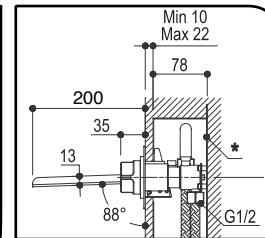

Wallmounted
Round Handle
Basin Mixer

TRIM 4466H2E CHR

ROUGH 4467