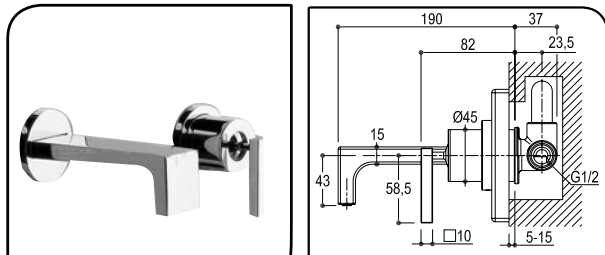

TRIM 1449SP CHR
BN

ROUGH 1445SX CHR
BN

Vertical
Wallmount
Basin Mixer
With Plate