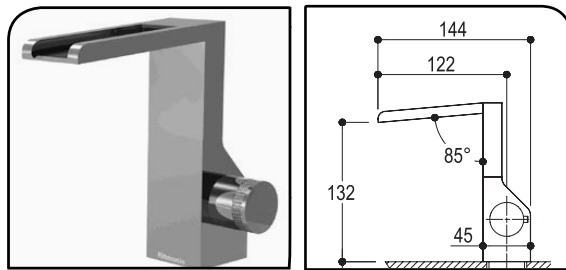

TRIM 4456H2E CHR

ROUGH 4461

code finish

Cross Handle
Single Hole
Mixer

No Pop Up

4015 CHR

Knurled Handle
Single Hole
Mixer

No Pop Up