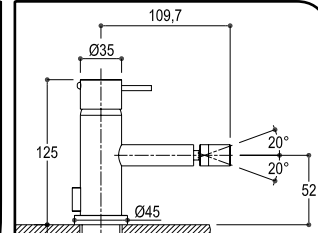

Single Hole
Bidet Mixer