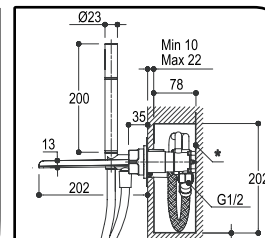

Wallmounted
Cross Handle
Tub Filler With
Handshower

TRIM 4035EST CHR

ROUGH 4038