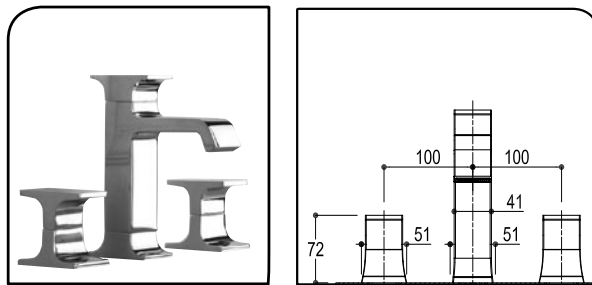

code finish

Single Hole
Basin Mixer

No Pop Up

3010 CHR
TUSCAN

6" Base Only
for 3010

3090H2 CHR
TUSCAN

Widespread
Lav Mixer

No Pop Up