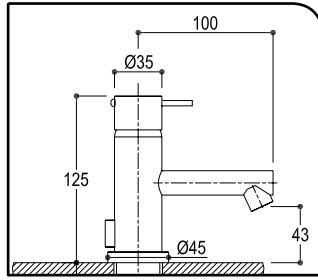

3002 CHR
TUSCAN

5pc Deckmount
Faucet

3435 CHR
TUSCAN

code finish

Single Lever
Basin Mixer

0110L CHR
BN

Single Lever
Basin
No Pop Up

0118L CHR
BN