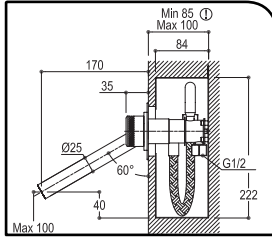

Wallmounted
Basin Mixer
Knurled Handle

TRIM 4455H2E CHR

ROUGH 4461