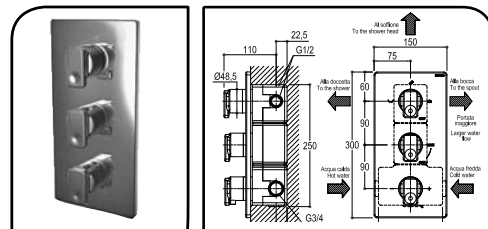

Therm Mixer

Trim 8046EST CHR

Rough 3046INT CHR

Handshower Bar
With Wall Outlet

1072 CHR

code finish

Cross Handle
Single Hole
Basin Mixer

No Pop Up