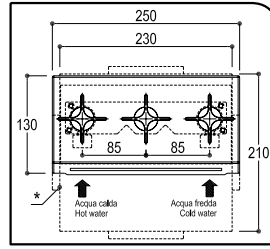

code finish

Wallmounted
Tub Shower
with Divertor