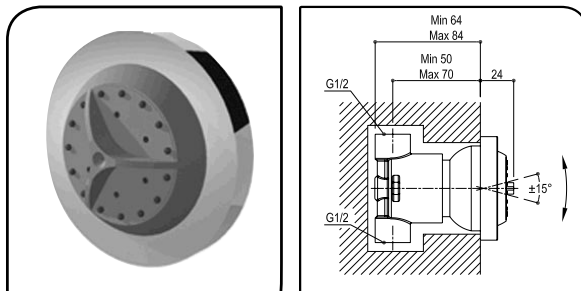

Body Shower