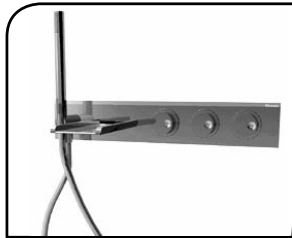

TRIM 4037EST CHR

ROUGH 4038

code finish

Single Lever
Basin Mixer

No Pop Up

5010 CHR

Extention For
Mixer Body 4"
for 5010

5090H1 CHR