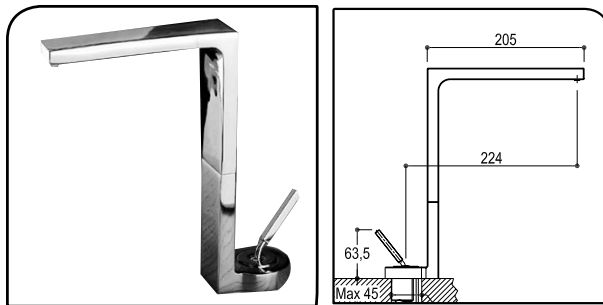

1001 CHR
BN

Single Hole
Basin Mixer

No Pop Up