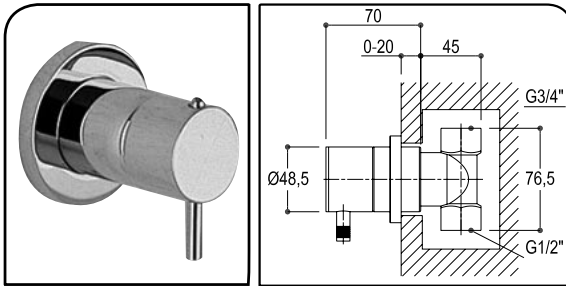

Volume Control