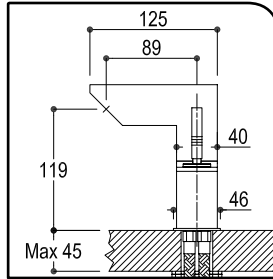

code finish

Single Lever
Bidet Mixer

No Pop Up