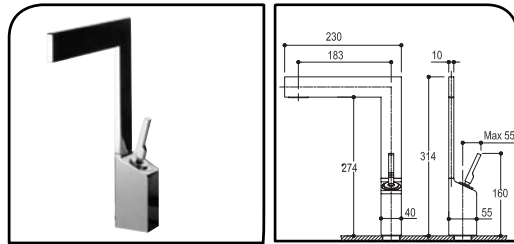

Volume Control

0410 CHR BN

Body Shower

0477 CHR BN

code finish

One Of This
Day Kitchen
Faucet
With Pull Out
Spray

US66 CHR

Zenit Kitchen
Faucet