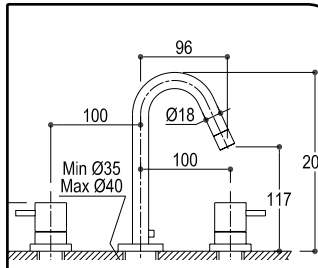

Single Hole
Bidet Mixer

0120L CHR
BN

Three Hole
Basin Mixer

0103H1 CHR
BN

code finish

Single Lever
Basin Mixer
12" Spout
No Pop-up

0125H1 CHR
 BN

Single Lever
Basin Mixer 20"
Spout No
Pop-up