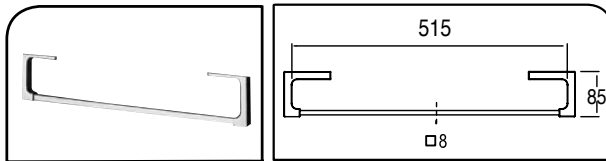

575mm Shelf

1910H3 CHR
BN

Support For
Handshower
Use with
1910H1-1910H2-
1910H3

1061 CHR
BN

code finish

Towel Rail for
1910H2

1922H1 CHR
BN

Towel Rail for
1910H3