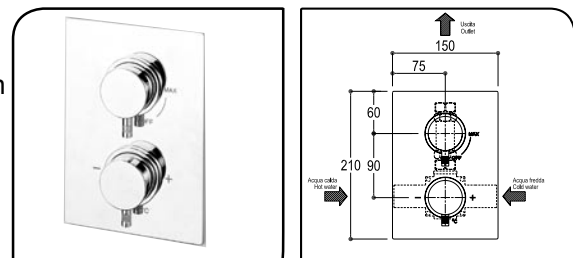

0101H1 CHR
BN

4 Hole
Deckmount
Faucet

0432S/P CHR
BN

Floormount Tub
Filler Trim

TRIM 0475EST CHR
BN

ROUGH RLMB201

3/4 Thermostatic
Mixer with Built In
Shut Of

TRIM 0147EST CHR
BN