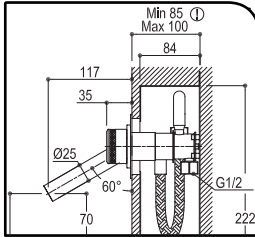

Wallmounted
Mixer Round
Basin Handle

TRIM 4456H2E CHR

ROUGH 4461