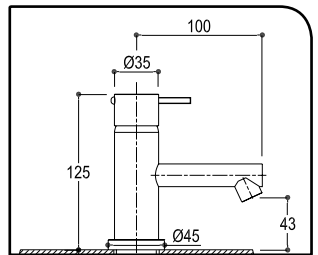

3002 CHR
TUSCAN

5pc Deckmount
Faucet

3435 CHR
TUSCAN

code finish

Single Lever
Basin Mixer

0110L CHR
BN

Single Lever
Basin
No Pop Up

0118L CHR
BN