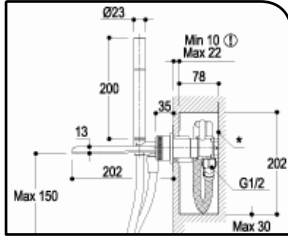

code   finish

Wallmounted
Knurled Handle
Tub Filler With
Handshower

TRIM   4036EST   CHR

ROUGH   4038