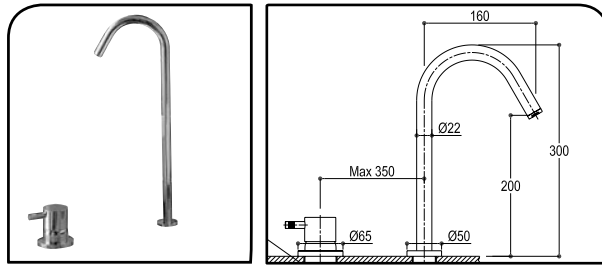

Single Hole
Bidet Mixer

0120L CHR
BN

Three Hole
Basin Mixer

0103H1 CHR
BN

code finish

Single Lever
Basin Mixer
12" Spout
No Pop-up

0125H1 CHR
 BN

Single Lever
Basin Mixer 20"
Spout No
Pop-up