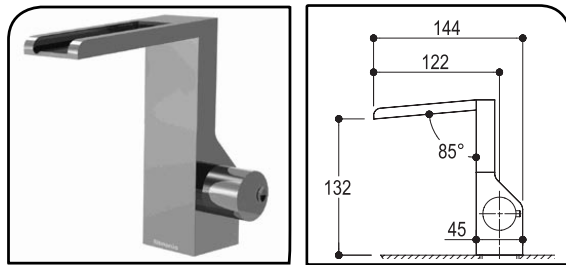

4016 CHR

Round Handle
Single Hole
Mixer

No Pop Up