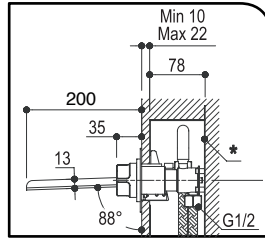

4016 CHR

Round Handle
Single Hole
Mixer

No Pop Up

4017 CHR

Extension For
Mixer Body 4"

4090H1 CHR

code finish

Wallmounted
Cross Handle
Basin Mixer