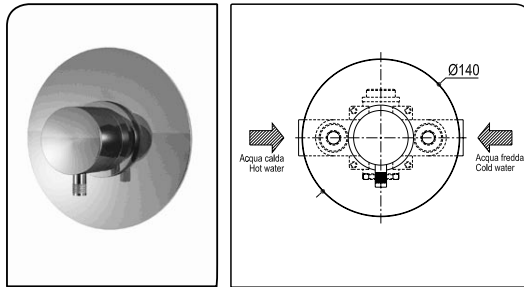

ROUGH 0147INT CHR
BN

code finish

3/4 Thermostatic Mixer With 3 Way Divertor Trim

TRIM 0148EST CHR BN

ROUGH 0148INT CHR BN

3/4 Thermostatic Mixer Trim

TRIM 0413EST CHR BN

ROUGH 0413INT CHR BN