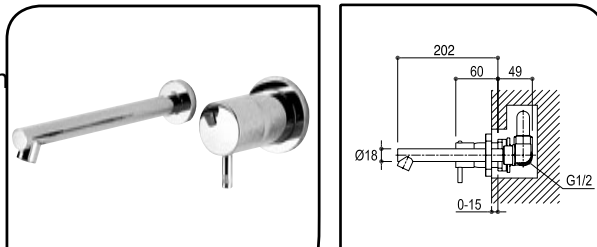

0125H2   CHR
                  BN

Single Lever
Wallmount Basin
Mixer