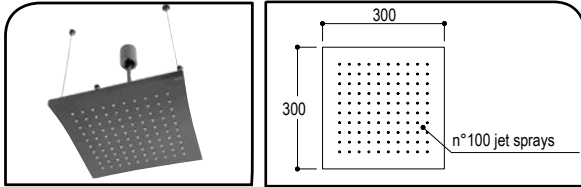

code finish

12 X 12 Ceiling
Mount 100
Jet Sprays