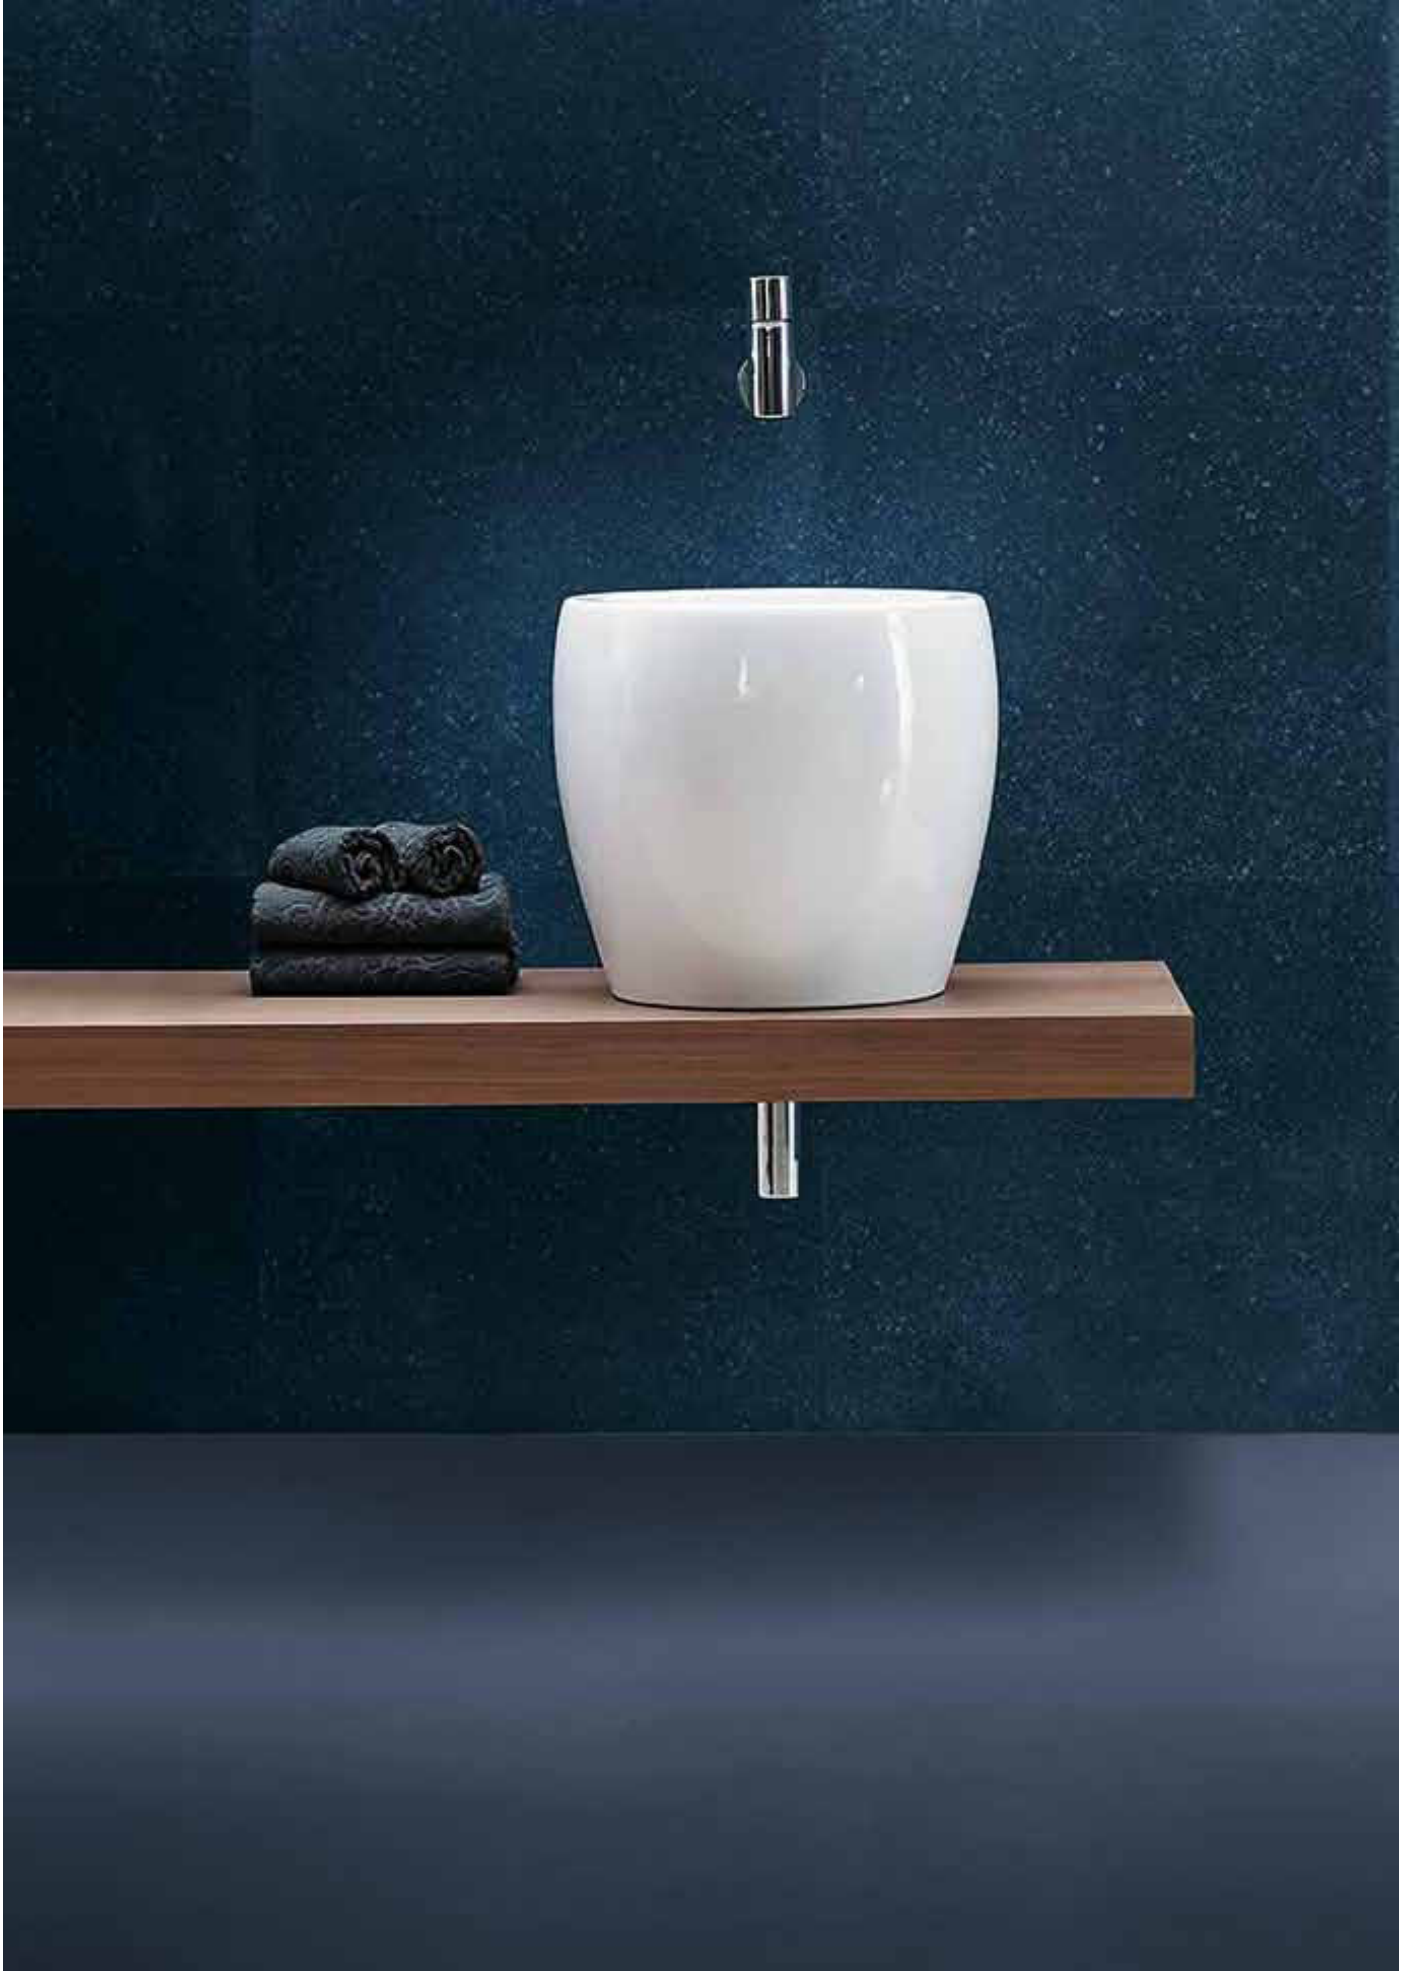

canaroma

B A T H & T I L E

MIRROR 4.4844.1
TUNA 8.1497.1
TUNA VANITY UNIT 4.2436.0
WASHBASIN FAUCET 8500

Washbasin Countertop

Big and convenient, light, elegant and unique design.
Without overflow hole, with or without tap hole to
have the possibility to position the faucet on the wall.
Available in white or warm gray.

Bathtub

The new special designed furniture for the bathtub in real wood veneer noce canaletto, with possible extensions on both sides and specially treated against water, completes the bathroom furnishings. The furniture is also available in white, whose top plate is made of artificial marble.

The handmade solid-colored sanitary acrylic bathtub surface gives strength, is water resistant and adds high scratch resistance.

BATHTUB 2.4497.0
BATHTUB BENCH 4.5851.2
BATH FAUCET (4 HOLES) 8540

MIRROR 4 4811.1 2.1
WASHBASIN BOWL 8.1897.2
VANITY UNIT 4.2413.2
VANITY UNIT 4.2413.1
BATH TUB 2.4497.0
BATH TUB BENCH 4.5861.4
WASHBASIN FAUCET 8500