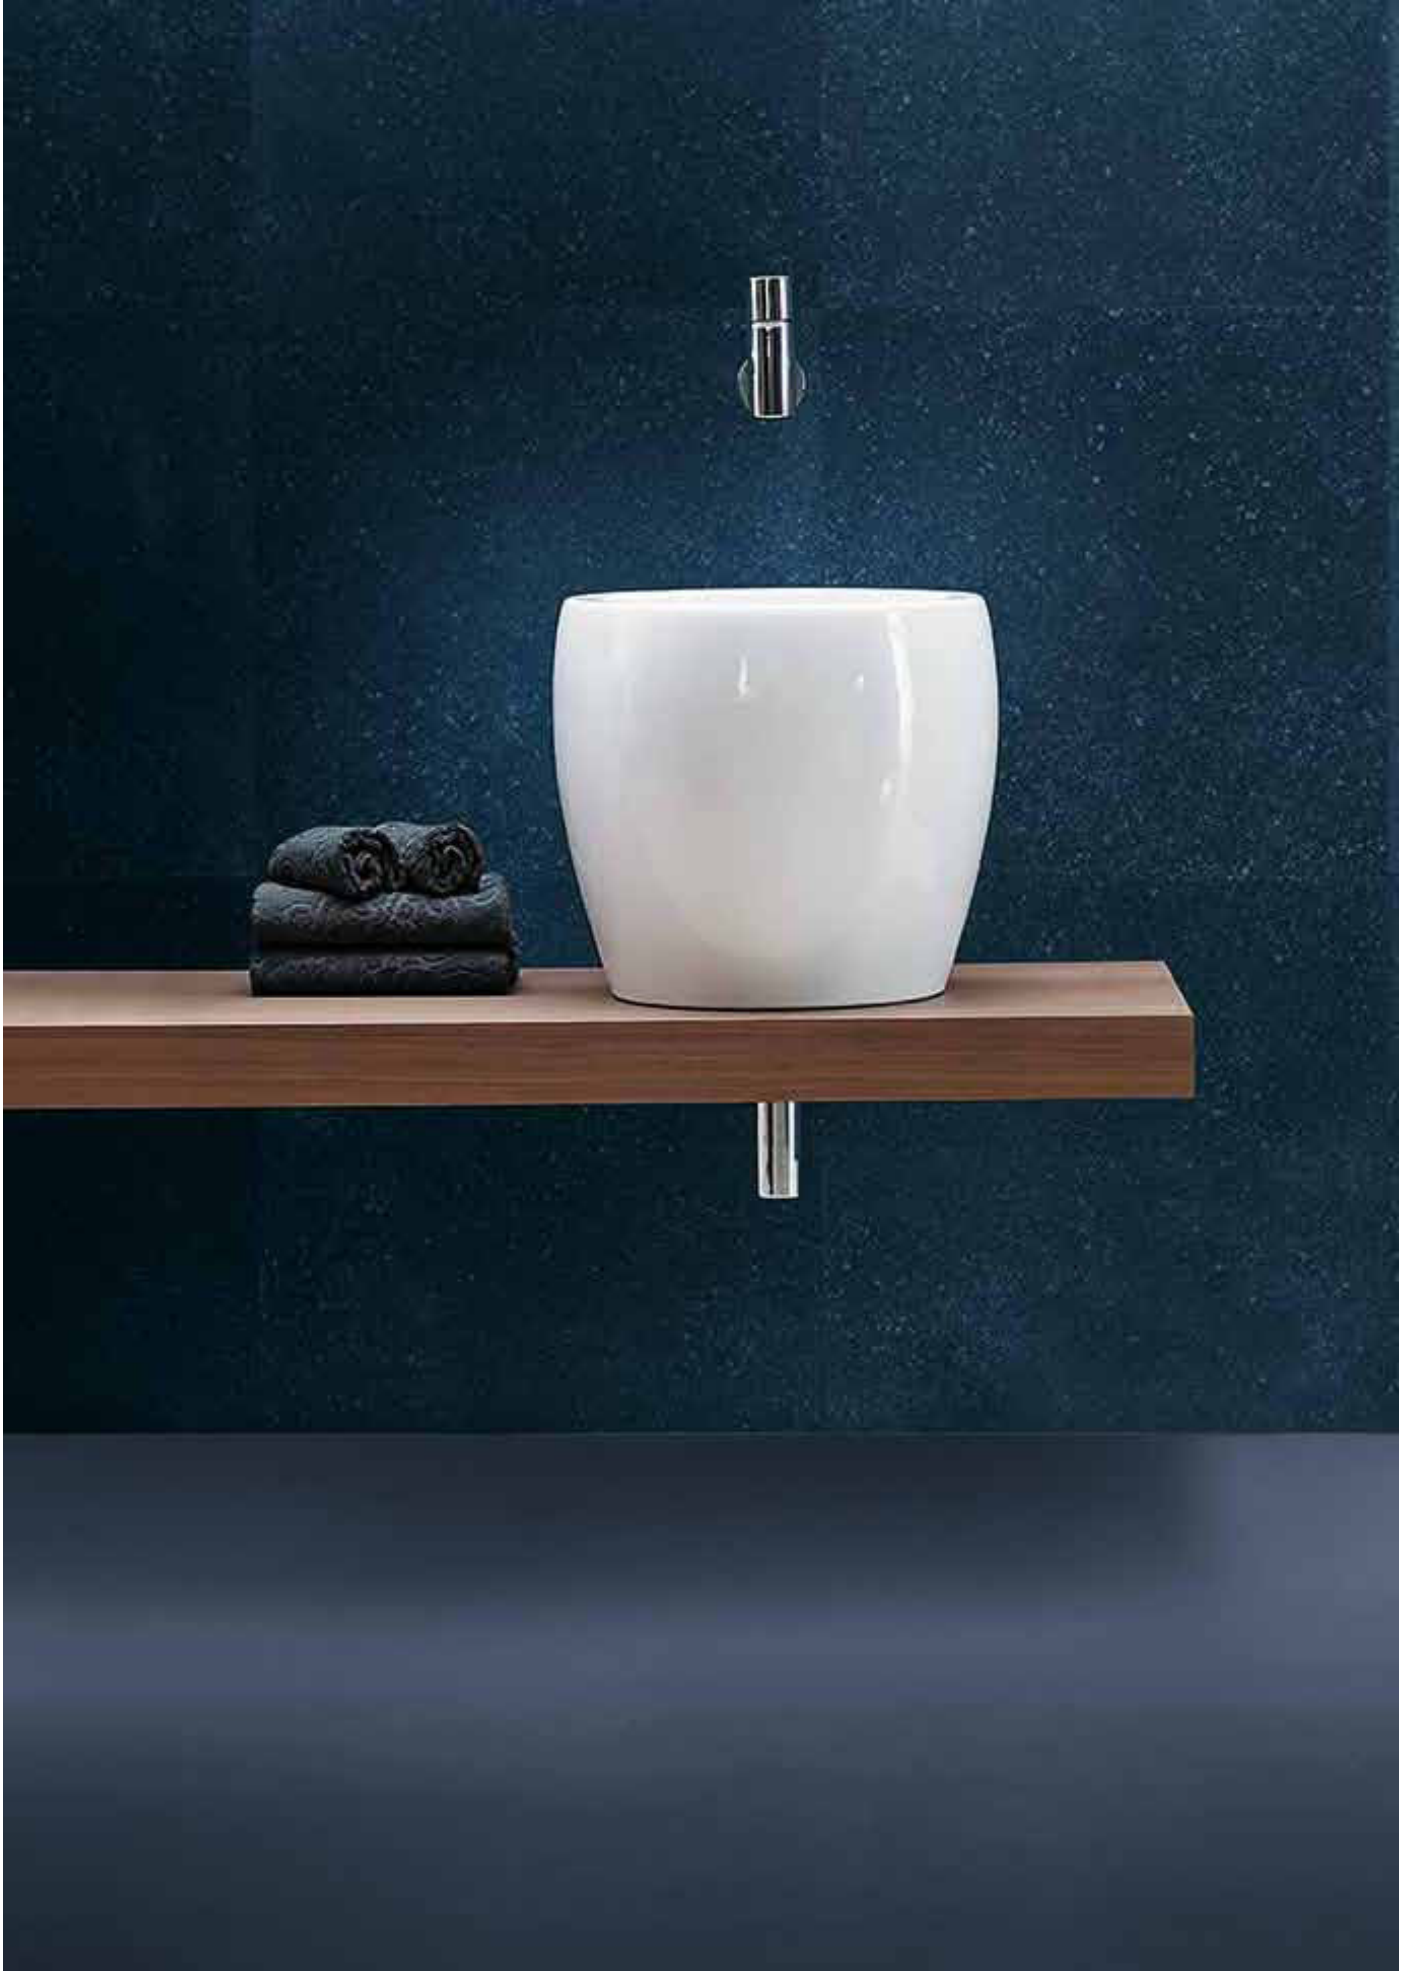

**B A T H & T I L E**

**canaroma**

---

**B A T H & T I L E**

**canaroma**

---

**B A T H & T I L E**

MIRROR 4.4844.1  
TUNA 8.1497.1  
TUNA VANITY UNIT 4.2436.0  
WASHBASIN FAUCET 8500

Washbasin Countertop

Big and convenient, light, elegant and unique design.  
Without overflow hole, with or without tap hole to  
have the possibility to position the faucet on the wall.  
Available in white or warm gray.

Bathtub

The new special designed furniture for the bathtub in real wood veneer noce canaletto, with possible extensions on both sides and specially treated against water, completes the bathroom furnishings. The furniture is also available in white, whose top plate is made of artificial marble.  
The handmade solid-colored sanitary acrylic bathtub surface gives strength, is water resistant and adds high scratch resistance.