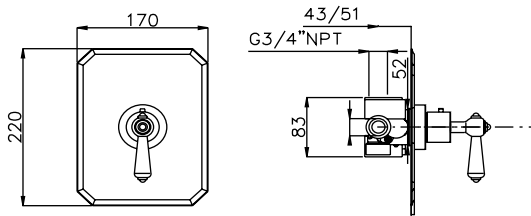

PRODUCT	DESCRIPTION	FINISH

1/2" Thermostatic Valve with Shut Off

Chrome
Brushed Nickel

1/2" Shut Off

Chrome
Brushed Nickel

3/4" Thermostatic Valve

Chrome
Brushed Nickel

Chrome
Brushed Nickel