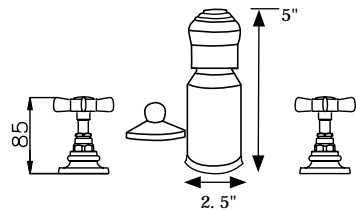

Bidet Faucet

Chrome
Brushed Nickel
Polished Nickel