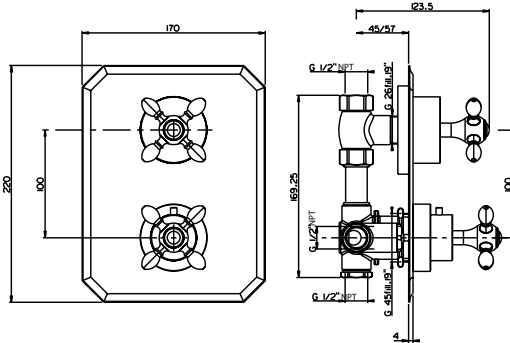

1/2" Thermostatic Valve with Shut Off

Chrome
Polished Nickel
Brushed Nickel