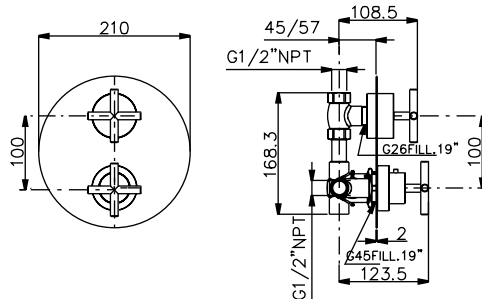

R9046X

1/2" Thermostatic Valve with Shut Off

Chrome