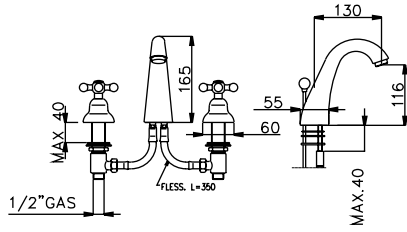

Widespread Lav

Chrome
Brushed Nickel