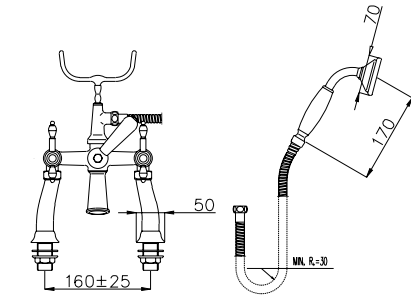

Deckmount Tub Filler

Chrome
Brushed Nickel
Polished Nickel