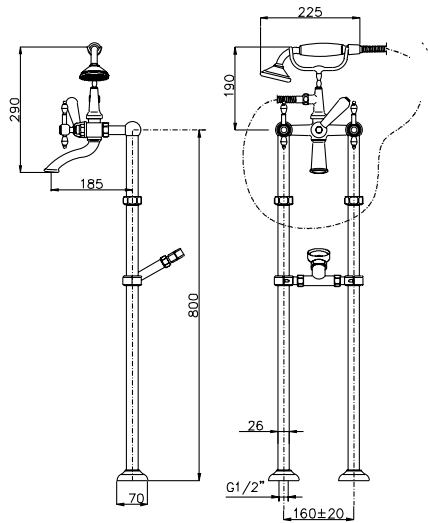

Floormount Tub Filler

Chrome
Brushed Nickel
Polished Nickel