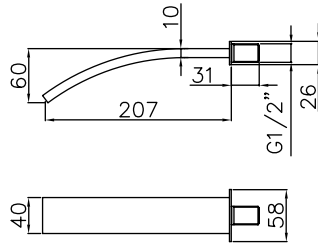

3/4" Thermostatic Valve

Chrome

PRODUCT	DESCRIPTION	FINISH
---------	-------------	--------

**R5160**

**3/4" Shut Off**

**Chrome**

**B060**

**Wall Spout**