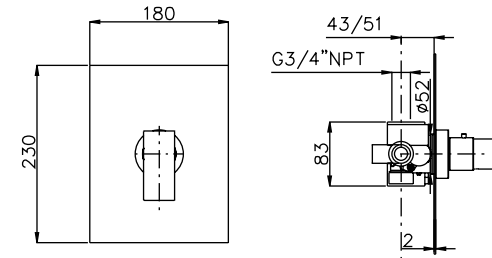

3/4" Thermostatic Valve

Chrome