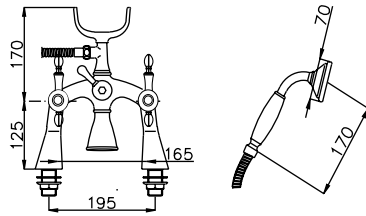

**R2573L**

Wallmount Tub Filler

Chrome  
Polished Nickel

PRODUCT	DESCRIPTION	FINISH
---------	-------------	--------

**R2573BL**

Deckmount Tub Filler

Chrome  
Polished Nickel  
Brushed Nickel

**R2973L**