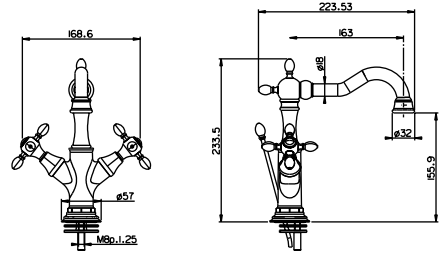

Single Hole Lav

Chrome
Polished Nickel
Brushed Nickel