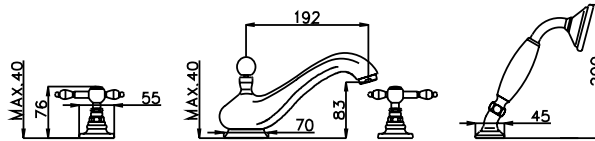

Chrome
Brushed Nickel
Polished Nickel