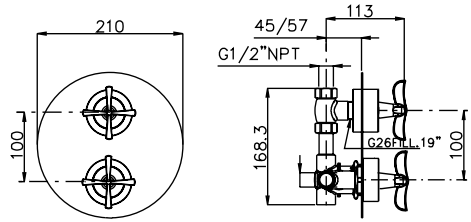

Bidet Faucet

Chrome  
Brushed Nickel  
Polished Nickel

**WOVC53X**

Wall Outlet with Built In Shut Off

Chrome  
Polished Nickel  
Brushed Nickel

PRODUCT	DESCRIPTION	FINISH
---------	-------------	--------

**R9053L**