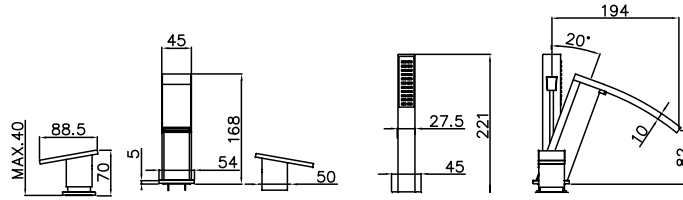

4pc Deckmount

Chrome