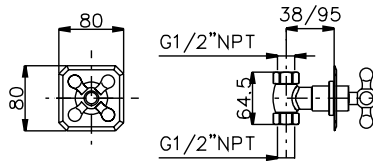

R9119X

3/4" Thermostatic Valve

Chrome
Brushed Nickel