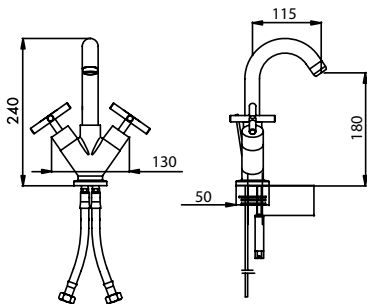

Single Hole Lav

Chrome