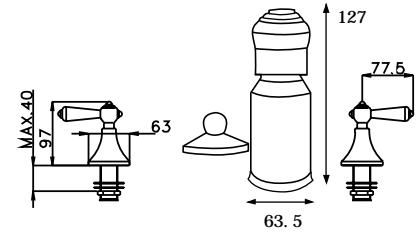

R4219L

Bidet Faucet

Chrome
Brushed Nickel