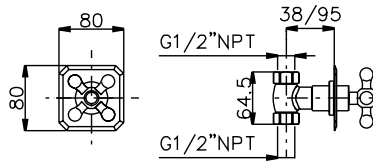

1/2" Shut Off

Chrome
Brushed Nickel