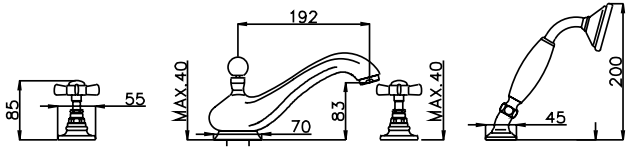

Chrome
Brushed Nickel
Polished Nickel