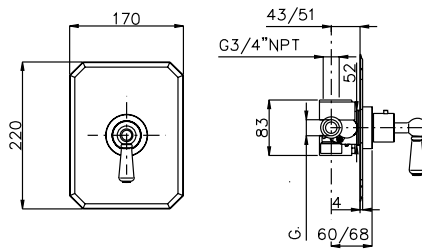

3/4" Thermostatic Valve

Chrome
Brushed Nickel