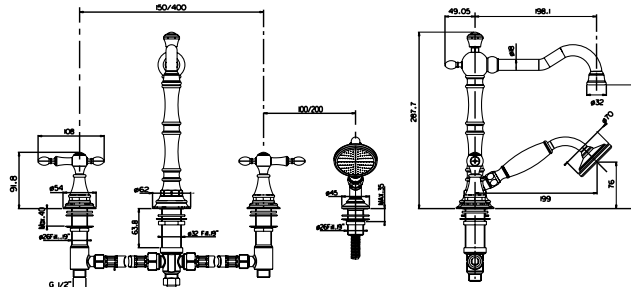

4PC Deckmount

Chrome
Polished Nickel
Brushed Nickel