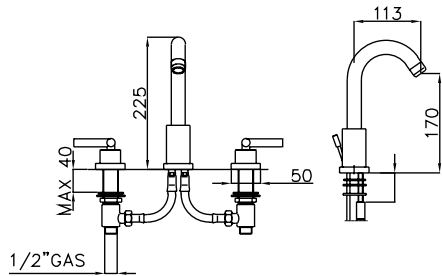

Widespread Lav

Chrome