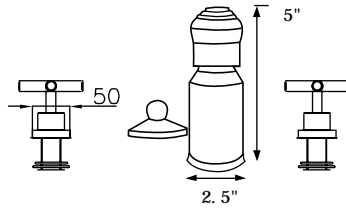

PRODUCT	DESCRIPTION	FINISH

R4246X

Bidet Faucet

Chrome