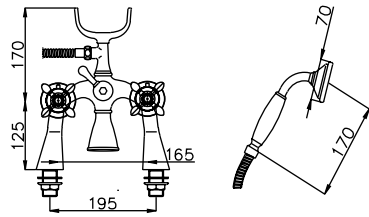

Deckmount Tub Filler

Chrome
Polished Nickel
Brushed Nickel