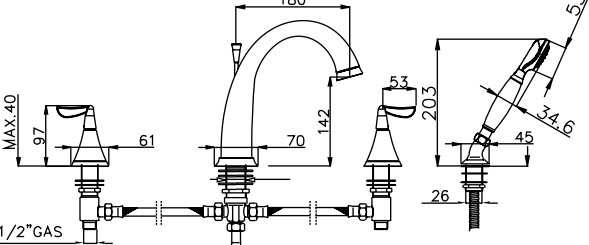

Chrome
Brushed Nickel
Polished Nickel

R3053L

4pc Deckmount