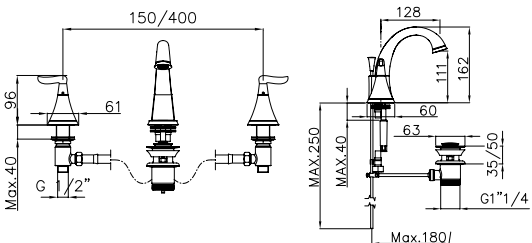

PRODUCT	DESCRIPTION	FINISH

Chrome
Brushed Nickel
Polished Nickel

R1053L

Widespread Lav