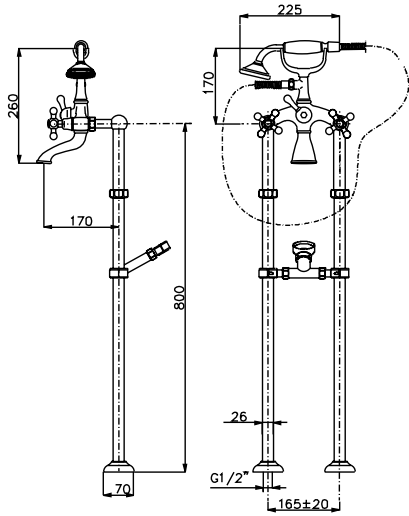

Floormount Tub Filler

Chrome
Brushed Nickel