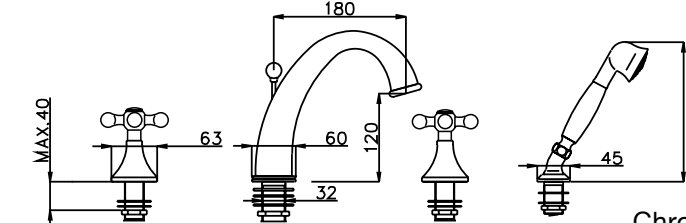

4pc Deckmount

Chrome
Brushed Nickel