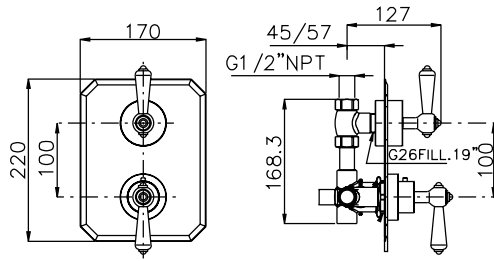

PRODUCT	DESCRIPTION	FINISH

1/2" Thermostatic Valve with Shut Off

Chrome
Brushed Nickel

1/2" Shut Off

Chrome
Brushed Nickel

3/4" Thermostatic Valve

Chrome
Brushed Nickel

Chrome
Brushed Nickel