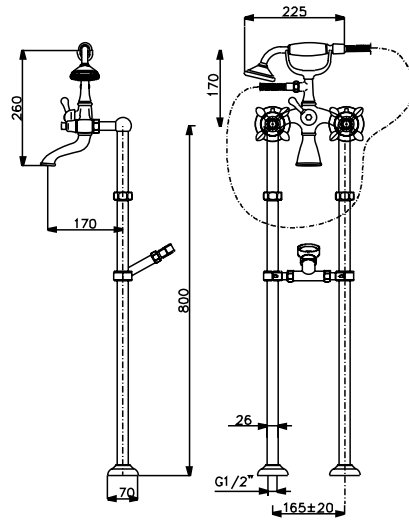

Floormount Tub Filler

Chrome
Polished Nickel
Brushed Nickel