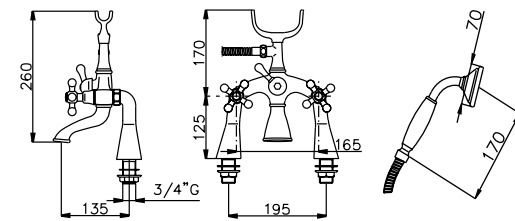

Deckmount Tub Filler

Chrome
Brushed Nickel