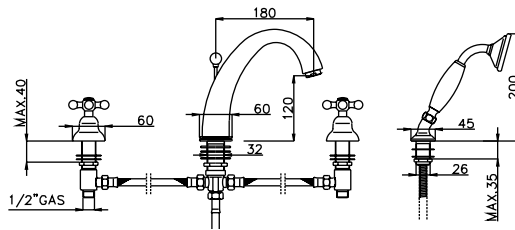

4pc Deckmount

Chrome
Brushed Nickel