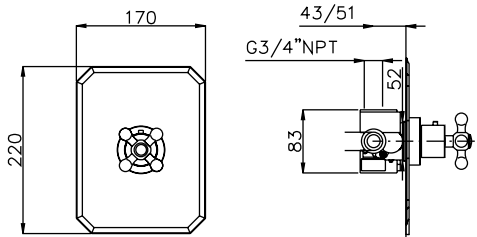

PRODUCT	DESCRIPTION	FINISH

Chrome
Brushed Nickel

1/2" Shut Off

Chrome
Brushed Nickel

3/4" Thermostatic Valve

Chrome
Brushed Nickel

3/4" Shut Off

Chrome
Brushed Nickel