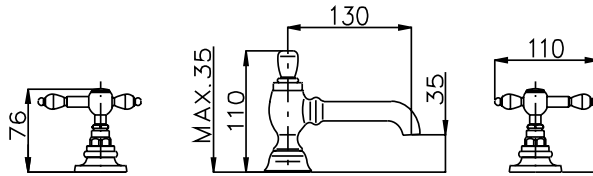

Widespread Lav

Chrome
Brushed Nickel
Polished Nickel