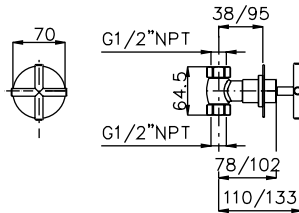

R5046X

1/2" Shut Off

Chrome