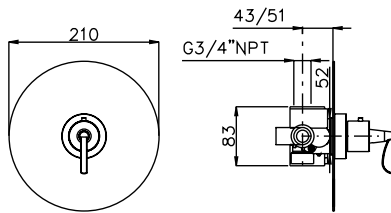

3/4" Thermostatic Valve

Chrome
Brushed Nickel
Polished Nickel