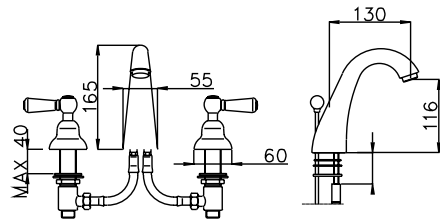

Widespread Lav

Chrome
Brushed Nickel