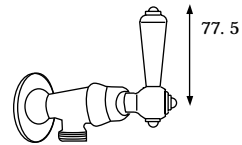

WOVC19L

Wall Outlet with Built In Shut Off

Chrome
Brushed Nickel