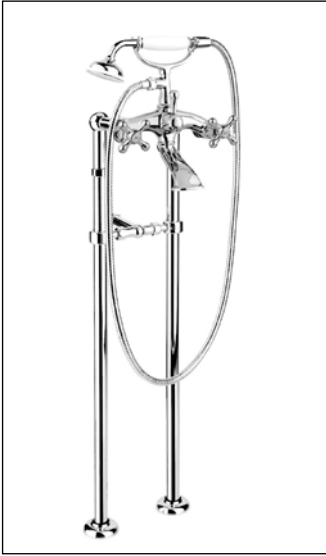

PRODUCT	DESCRIPTION	FINISH
---------	-------------	--------

**R1032X**

Widespread Lav

Chrome  
Brushed Nickel

**R3032X**

4pc Deckmount

Chrome  
Brushed Nickel

**R2532X**

Wallmount Tub Filler

Chrome  
Brushed Nickel

**R2532BX**

Deckmount Tub Filler

Chrome  
Brushed Nickel

PRODUCT	DESCRIPTION	FINISH
---------	-------------	--------

**R2932X**

Floormount Tub Filler

Chrome  
Brushed Nickel

**R4232X**

Bidet faucet

Chrome  
Brushed Nickel

**WOV19X**

Wall Outlet with Built In Shut Off

Chrome  
Brushed Nickel

PRODUCT	DESCRIPTION	FINISH
---------	-------------	--------