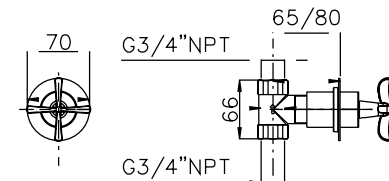

3/4" Shut Off

Chrome
Brushed Nickel
Polished Nickel