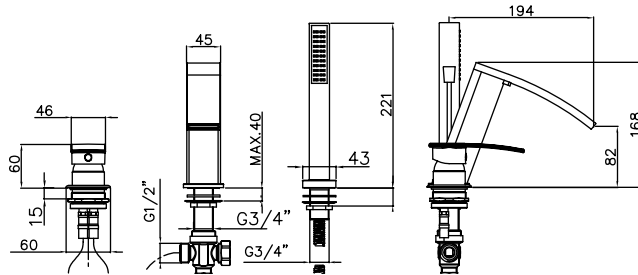

3pc Deckmount

Chrome