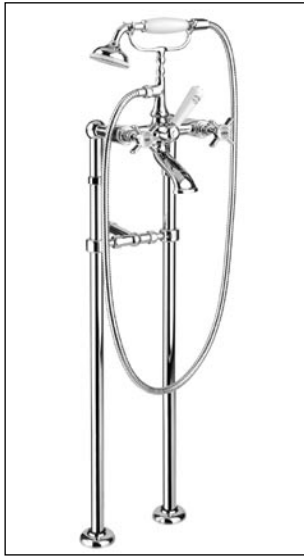

**R2573L**

Wallmount Tub Filler

Chrome  
Polished Nickel

PRODUCT	DESCRIPTION	FINISH
---------	-------------	--------

**R2573BL**

Deckmount Tub Filler

Chrome  
Polished Nickel  
Brushed Nickel

**R2973L**

PRODUCT	DESCRIPTION	FINISH
---------	-------------	--------

System 35

<b>20050C40</b>	Square Arm 16	<b>CHR</b>
<b>R9060</b>	1/2" Thermostatic Valve with Shut Off	<b>CHR</b>
<b>23425</b>	Square Head 8 x 8	<b>CHR</b>
<b>1-0151R</b>	Wall Outlet	<b>CHR</b>
<b>R5060</b>	1/2" Shut-Off Valve	<b>CHR</b>
<b>A03335L</b>	Square Slide Rail Kit made of Solid Brass	<b>CHR</b>

4pc Deckmount

Chrome  
Brushed Nickel  
Polished Nickel

**R2522X**

Wallmount Tub Filler

Chrome  
Brushed Nickel  
Polished Nickel

PRODUCT	DESCRIPTION	FINISH
---------	-------------	--------

**R2522BX**

Deckmount Tub Filler

Chrome  
Brushed Nickel  
Polished Nickel

**R2922X**

Floormount Tub Filler

Chrome  
Brushed Nickel  
Polished Nickel

**R4222X**

Bidet Faucet

Chrome  
Brushed Nickel  
Polished Nickel

PRODUCT	DESCRIPTION	FINISH
---------	-------------	--------