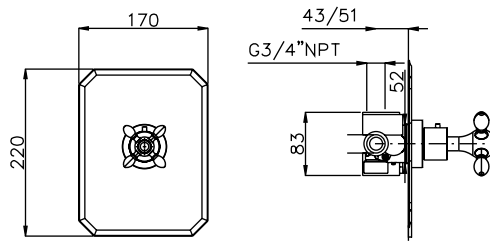

3/4" Thermostatic Valve

Chrome
Polished Nickel
Brushed Nickel