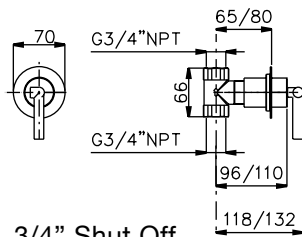

3/4" Shut Off

Chrome