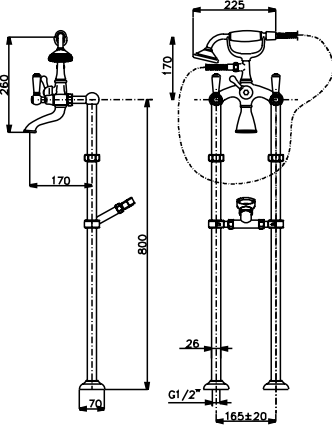

Floormount Tub Filler

Chrome
Brushed Nickel