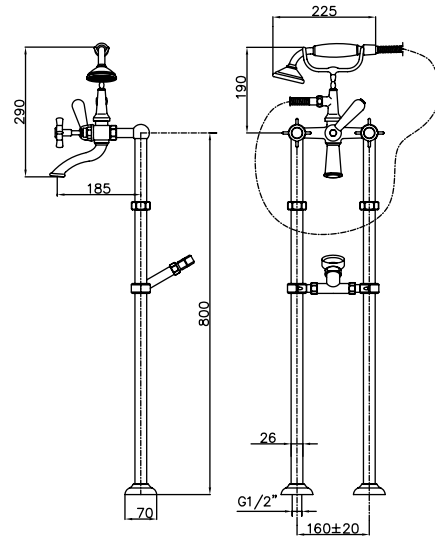

Floormount Tub Filler

Chrome
Brushed Nickel
Polished Nickel