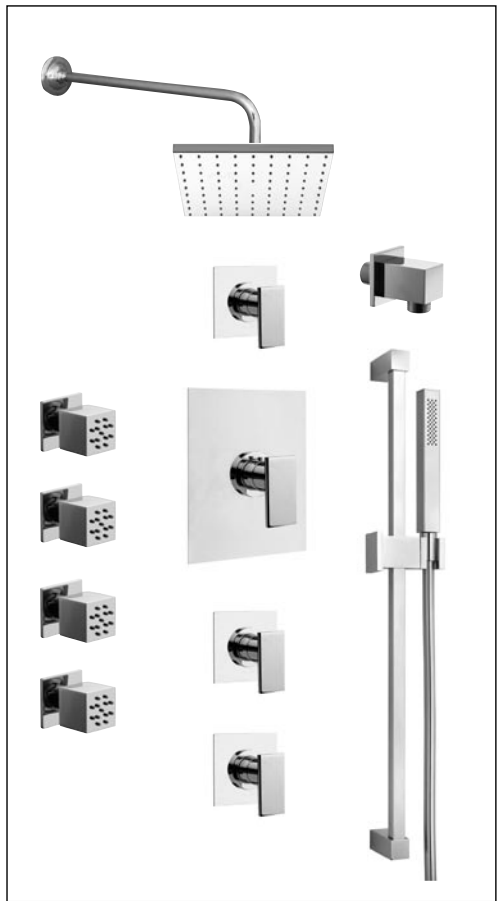

**R2573L**

Wallmount Tub Filler

Chrome  
Polished Nickel

PRODUCT	DESCRIPTION	FINISH
---------	-------------	--------

**R2573BL**

Deckmount Tub Filler

Chrome  
Polished Nickel  
Brushed Nickel

**R2973L**

3/4" Thermostatic Valve

Chrome

PRODUCT	DESCRIPTION	FINISH
---------	-------------	--------

**R5160**

**3/4" Shut Off**

**Chrome**

**B060**

**Wall Spout**

**Chrome**

**R2560I**

**Wall Mount Tub Filler with Handshower**

**Chrome**

PRODUCT	DESCRIPTION	FINISH
---------	-------------	--------

System 24

R9160	3/4" Thermostatic Valve	<b>CHR</b>
R5160	3/4" Shut-Off Valve x 3	<b>CHR</b>
1-0151R	Wall Outlet	<b>CHR</b>
1-SM6	18" Shower Arm	<b>CHR</b>
A4055	10" Showerhead	<b>CHR</b>
A03335L-CHR	Handshower, Hose & Bar	<b>CHR</b>
SD1-0145S	Square Body Spray 4 x 149	<b>CHR</b>

PRODUCT	DESCRIPTION	FINISH
---------	-------------	--------

System 35

<b>20050C40</b>	Square Arm 16	<b>CHR</b>
<b>R9060</b>	1/2" Thermostatic Valve with Shut Off	<b>CHR</b>
<b>23425</b>	Square Head 8 x 8	<b>CHR</b>
<b>1-0151R</b>	Wall Outlet	<b>CHR</b>
<b>R5060</b>	1/2" Shut-Off Valve	<b>CHR</b>
<b>A03335L</b>	Square Slide Rail Kit made of Solid Brass	<b>CHR</b>