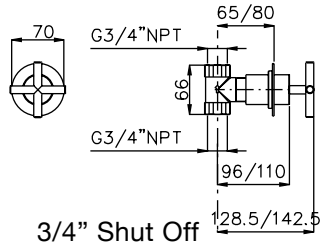

3/4" Shut Off

Chrome