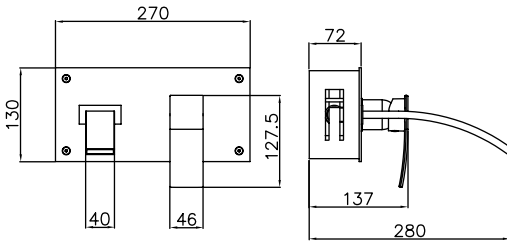

Wallmount Lav

Chrome