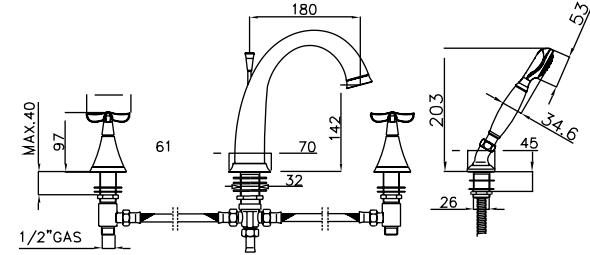

4pc Deckmount

Chrome
Brushed Nickel
Polished Nickel