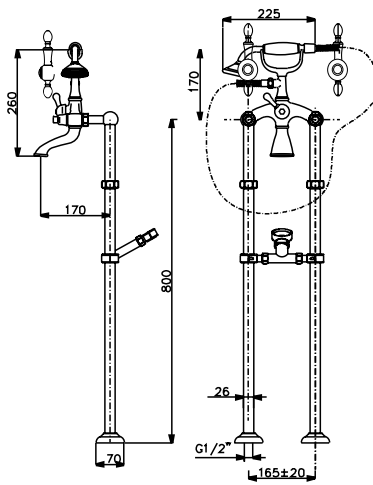

Floormount Tub Filler

Chrome
Polished Nickel
Brushed Nickel