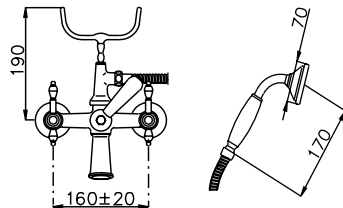

Wallmount Tub Filler

Chrome
Brushed Nickel
Polished Nickel