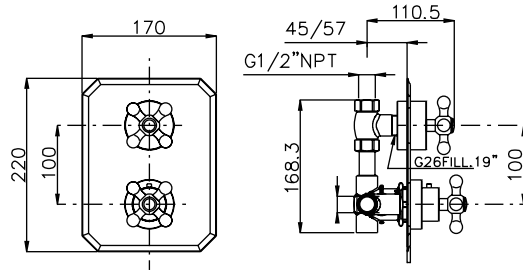

1/2" Thermostatic Valve with Shut Off

Chrome
Brushed Nickel