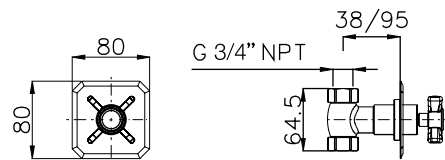

3/4" Shut Off

Chrome
Brushed Nickel
Polished Nickel