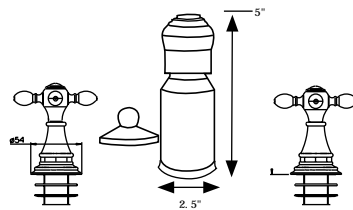

Bidet Faucet

Chrome
Polished Nickel
Brushed Nickel