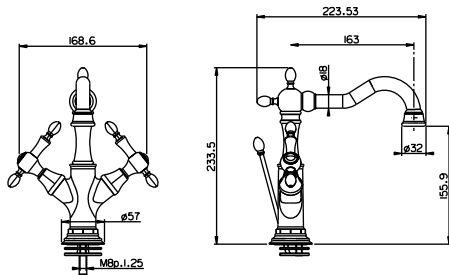

Single Hole Lav

Chrome
Polished Nickel
Brushed Nickel