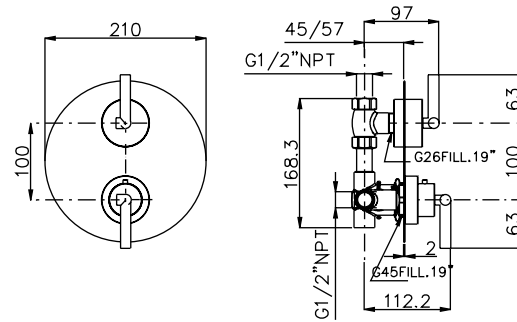

1/2" Thermostatic Valve with Shut Off

Chrome

R5046L