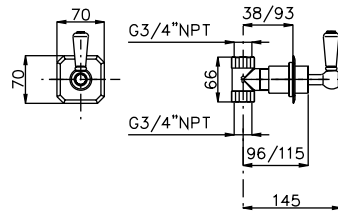

1/2" Shut Off

Chrome
Brushed Nickel