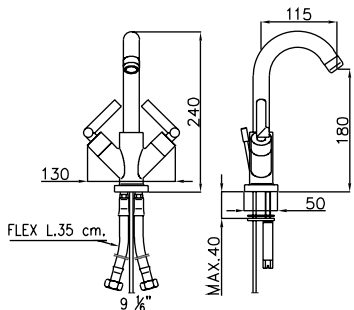

Single Hole Lav

Chrome