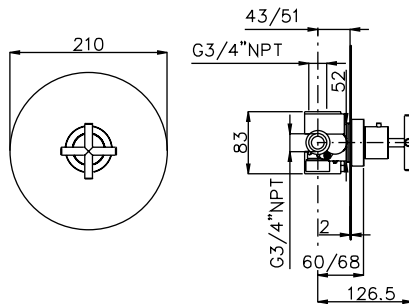

R9146X

3/4" Thermostatic Valve

Chrome