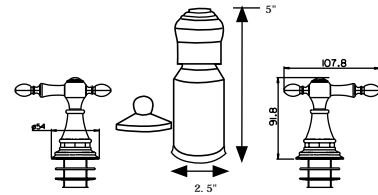

Bidet Faucet

Chrome
Polished Nickel
Brushed Nickel