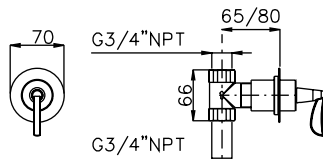

3/4" Shut Off

Chrome
Brushed Nickel
Polished Nickel