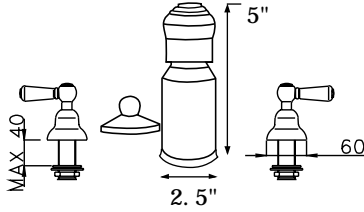

Bidet Faucet

Chrome
Brushed Nickel