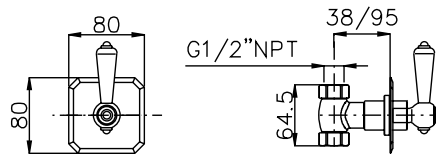

R9119L

3/4" Thermostatic Valve

Chrome
Brushed Nickel