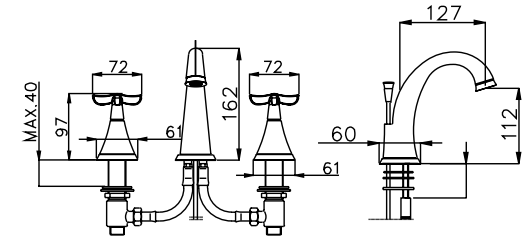

Widespread Lav

Chrome
Brushed Nickel
Polished Nickel