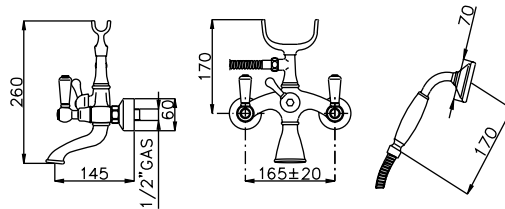

Wallmount Tub Filler

Chrome
Brushed Nickel