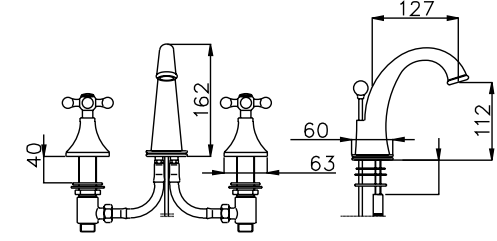

Widespread Lav

Chrome
Brushed Nickel