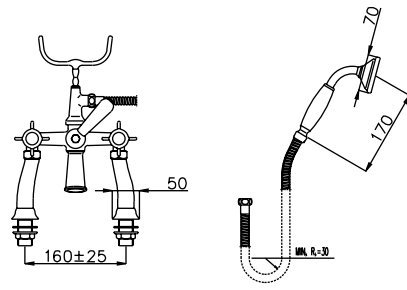

Deckmount Tub Filler

Chrome
Brushed Nickel
Polished Nickel