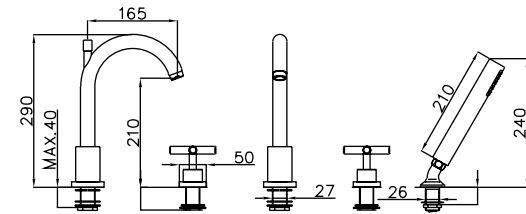

4pc Deckmount

Chrome