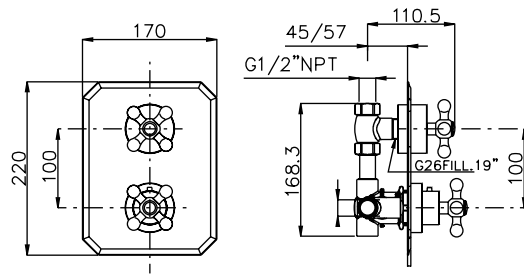

1/2" Thermostatic Valve with Shut Off