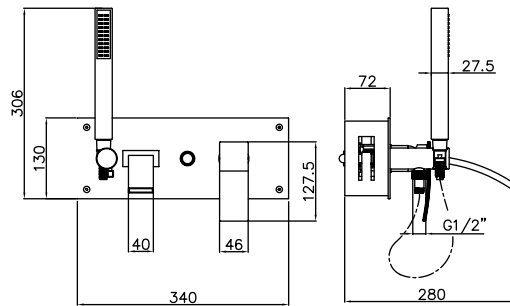

Wall Mount Tub Filler with Handshower

Chrome