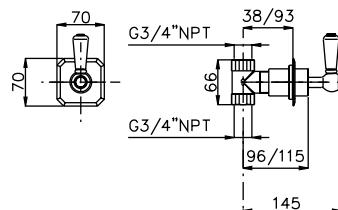

3/4" Shut Off

Chrome
Brushed Nickel