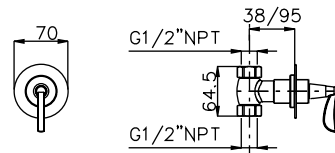

1/2" Shut Off

Chrome
Brushed Nickel
Polished Nickel