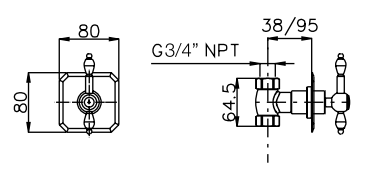

3/4" Shut Off