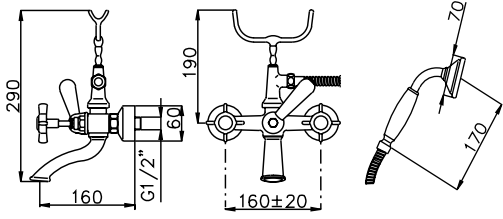

Wallmount Tub Filler

Chrome
Brushed Nickel
Polished Nickel