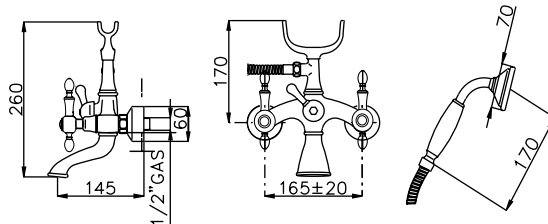

Wallmount Tub Filler

Chrome
Polished Nickel