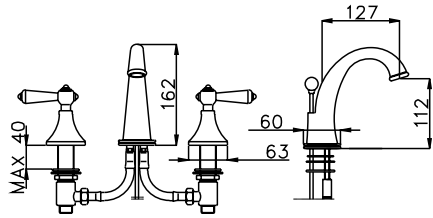

PRODUCT	DESCRIPTION	FINISH

R1019L

Widespread Lav

Chrome
Brushed Nickel