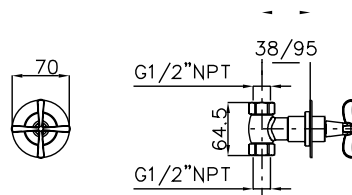

1/2" Shut Off

Chrome
Brushed Nickel
Polished Nickel