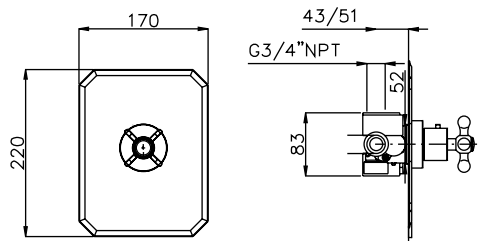

3/4" Thermostatic Valve

Chrome
Brushed Nickel
Polished Nickel