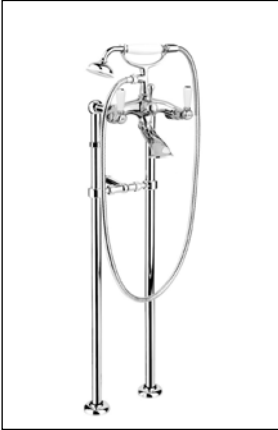

PRODUCT	DESCRIPTION	FINISH
---------	-------------	--------

**R1032L**

Widespread Lav

Chrome  
Brushed Nickel

**R3032L**

4pc Deckmount

Chrome  
Brushed Nickel

**R2532L**

Wallmount Tub Filler

Chrome  
Brushed Nickel

**R2532BL**

Deckmount Tub Filler

Chrome  
Brushed Nickel

PRODUCT	DESCRIPTION	FINISH
---------	-------------	--------

**R2932L**

Floormount Tub Filler

Chrome  
Brushed Nickel

**R4232L**

Bidet Faucet

Chrome  
Brushed Nickel

**WOVC32L**

Wall Outlet with Built In Shut Off

Chrome  
Brushed Nickel

PRODUCT	DESCRIPTION	FINISH
---------	-------------	--------