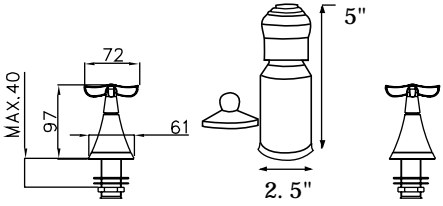

Bidet Faucet

Chrome
Brushed Nickel
Polished Nickel