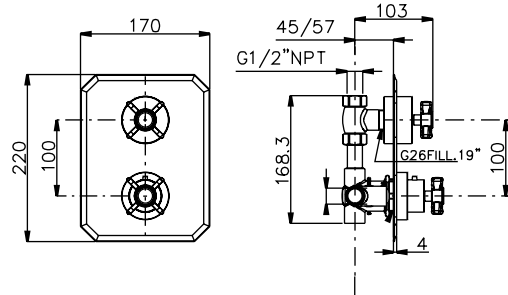

1/2" Thermostatic Valve with Shut Off

Chrome
Brushed Nickel
Polished Nickel