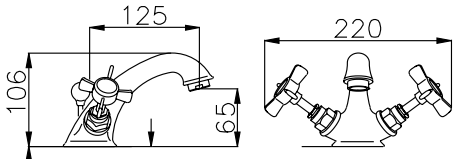

Single Hole Lav

Chrome
Brushed Nickel
Polished Nickel