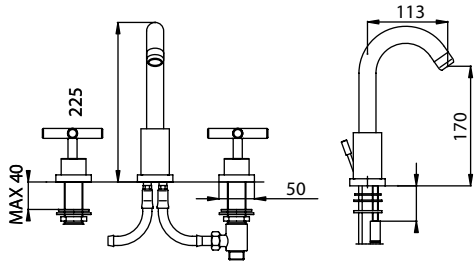

Widespread Lav

Chrome