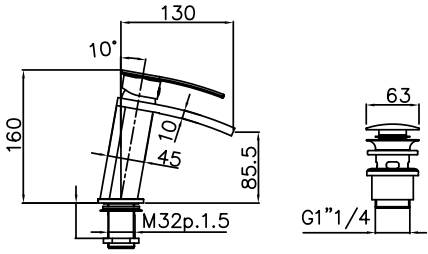

PRODUCT	DESCRIPTION	FINISH

Single Hole Lav

Chrome