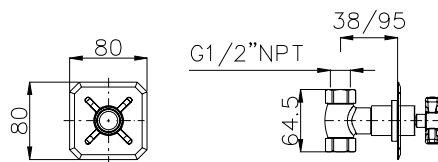

1/2" Shut Off

Chrome
Brushed Nickel
Polished Nickel