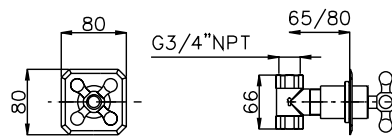

3/4" Shut Off

Chrome
Brushed Nickel