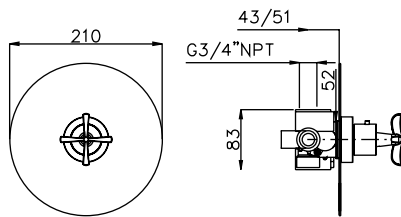

3/4" Thermostatic Valve

Chrome
Brushed Nickel
Polished Nickel