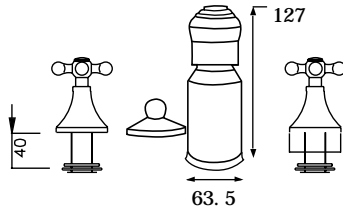

Bidet faucet

Chrome
Brushed Nickel