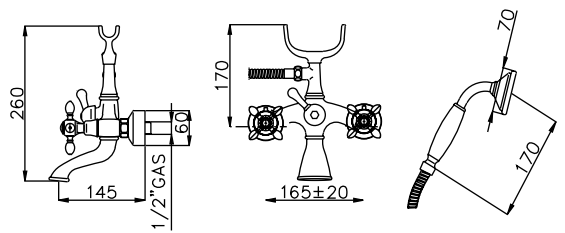

Wallmount Tub Filler

Chrome
Polished Nickel
Brushed Nickel