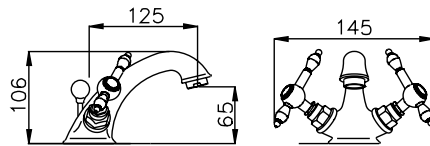

Single Hole Lav

Chrome
Brushed Nickel
Polished Nickel