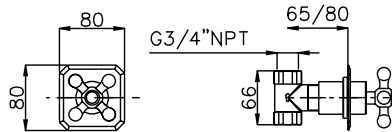

PRODUCT	DESCRIPTION	FINISH

Chrome
Brushed Nickel

1/2" Shut Off

Chrome
Brushed Nickel

3/4" Thermostatic Valve

Chrome
Brushed Nickel

3/4" Shut Off

Chrome
Brushed Nickel