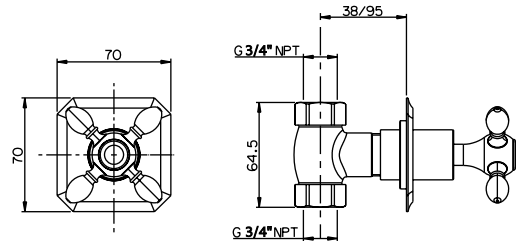

3/4" Shut Off

Chrome
Polished Nickel
Brushed Nickel