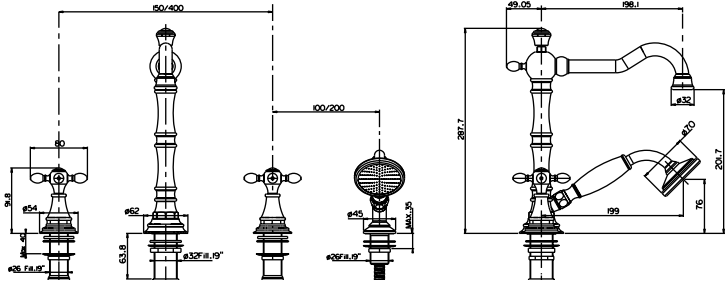

Widespread Lav

Chrome
Polished Nickel
Brushed Nickel