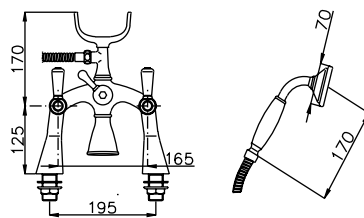

Deckmount Tub Filler

Chrome
Brushed Nickel