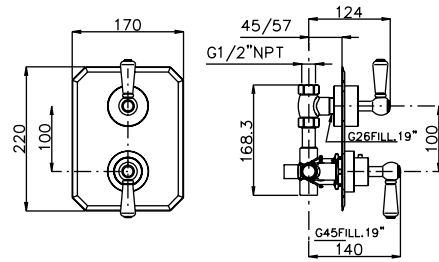

1/2" Thermostatic Valve with Shut Off

Chrome
Brushed Nickel