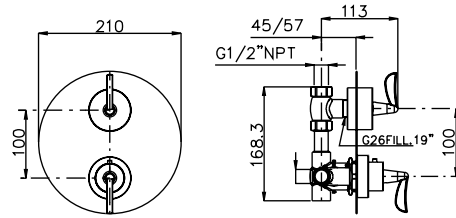

1/2" Thermostatic Valve with Shut Off

Chrome
Brushed Nickel
Polished Nickel