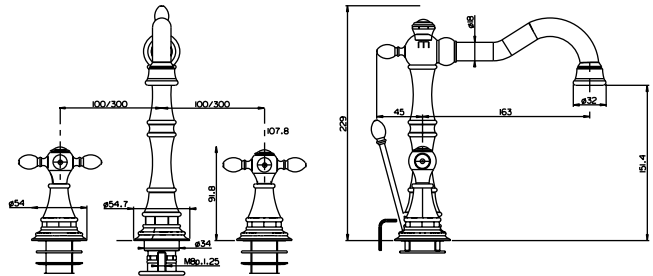

Widespread Lav

Chrome
Polished Nickel
Brushed Nickel