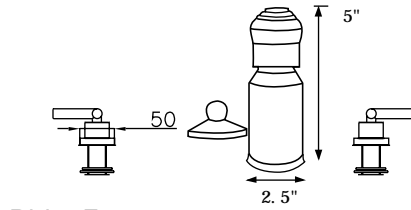

Bidet Faucet

Chrome