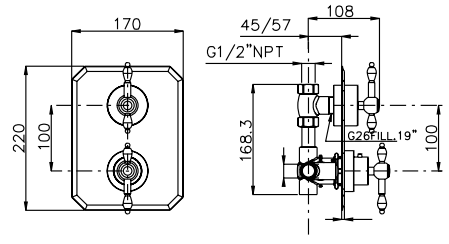

PRODUCT	DESCRIPTION	FINISH

1/2" Thermostatic Valve with Shut Off

Chrome
Brushed Nickel
Polished Nickel

Chrome
Brushed Nickel
Polished Nickel

Chrome
Brushed Nickel
Polished Nickel

Chrome
Brushed Nickel
Polished Nickel