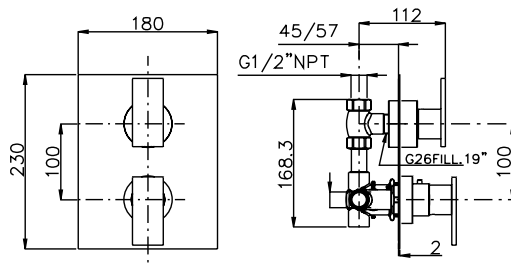

1/2" Thermostatic Valve with Shut Off

Chrome