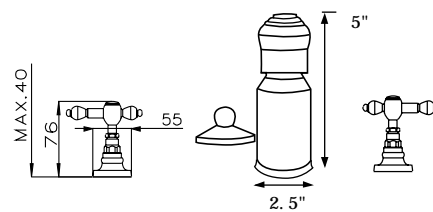

Bidet Faucet

Chrome
Brushed Nickel
Polished Nickel