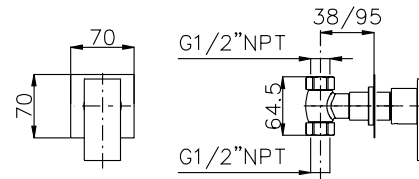

1/2" Shut Off

Chrome