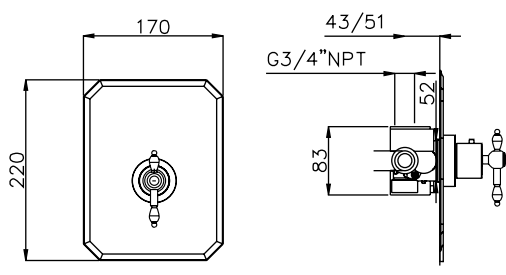

3/4" Thermostatic