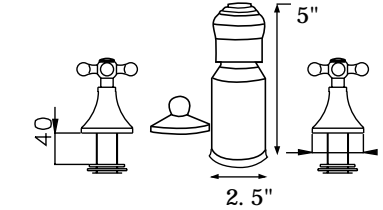

Bidet Faucet

Chrome
Brushed Nickel