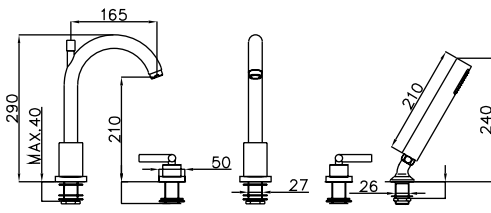

4pc Deckmount

Chrome