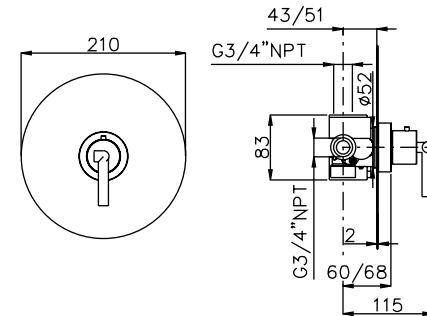

3/4" Thermostatic Valve

Chrome