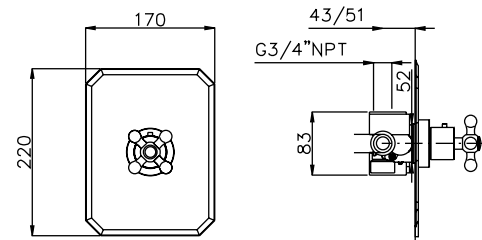

3/4" Thermostatic Valve

Chrome
Brushed Nickel