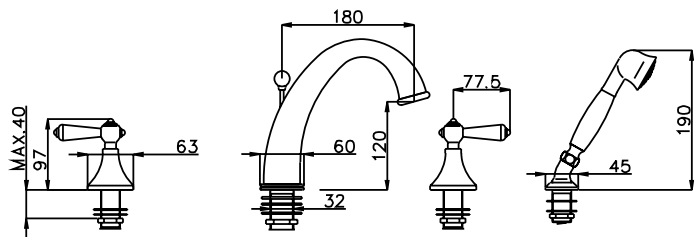

R3019L

4pc Deckmount

Chrome
Brushed Nickel