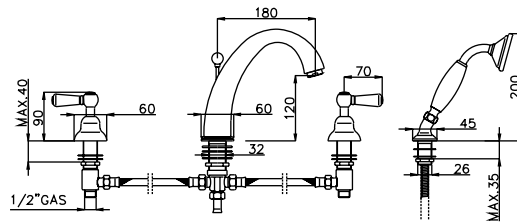

4pc Deckmount

Chrome
Brushed Nickel