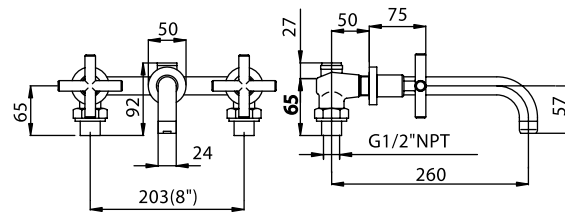

Wall Mount Lav

Chrome