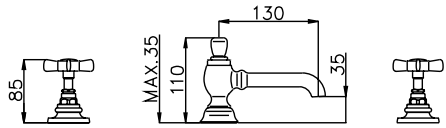

Widespread Lav

Chrome
Brushed Nickel
Polished Nickel