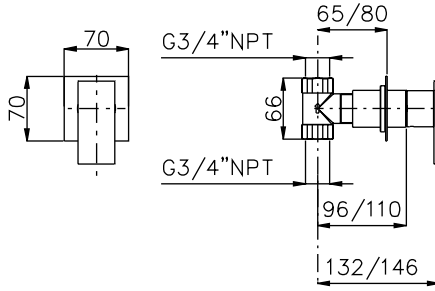

PRODUCT	DESCRIPTION	FINISH

3/4" Shut Off

Chrome