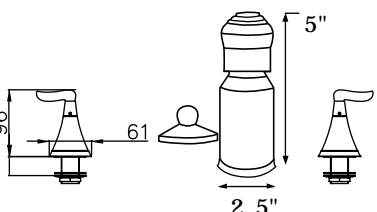

Chrome
Brushed Nickel
Polished Nickel

R4253L

Bidet Faucet