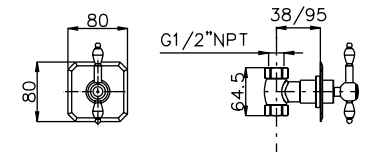

1/2" Shut Off

Chrome
Brushed Nickel
Polished Nickel