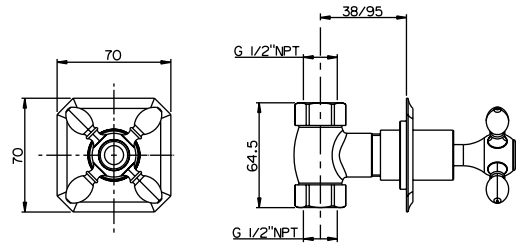

Chrome  
Polished Nickel  
Brushed Nickel

PRODUCT	DESCRIPTION	FINISH
---------	-------------	--------

**R9073X**

1/2" Thermostatic Valve with Shut Off

Chrome  
Polished Nickel  
Brushed Nickel

**R5073X**

1/2" Shut Off