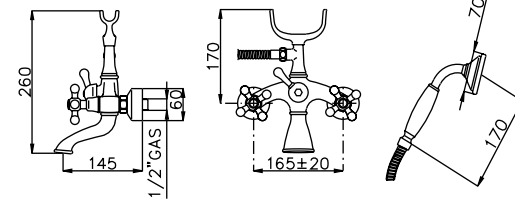

Wallmount Tub Filler

Chrome
Brushed Nickel