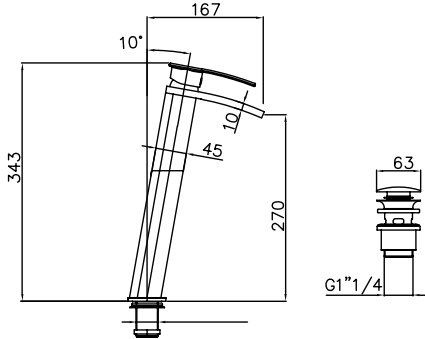

Tall Single Hole Lav

Chrome