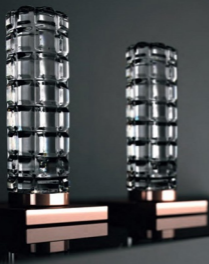

LUXOR

Cristallo
DE' MEDICI
FD. 2014

canaroma

BATH | TILE | LIGHTING

7979 Weston Road
Vaughan, ON L4L1A6
www.canaroma.com