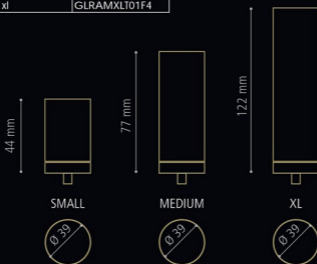

Glamorous

TUNING

The new stunning program for pure crystal 24%pb faucet handles gently matching with our design crystal washbasins, based on sanitary fittings of the Dornbracht product range.
(Technical connection of handles approved by Dornbracht)

Glamorous ICE

Clear crystal 24%pb.

clear / chrome	
ICE small	GLICEST01F4
ICE medium	GLICEMT01F4
ICE xl	GLICEXLT01F4

Glamorous LUXOR

Clear crystal 24%pb.

clear / chrome	
LUXOR small	GLLUXST01F4
LUXOR medium	GLLUXMT01F4
LUXOR xl	GLLUXXLT01F4

Glamorous RAMADA

Clear crystal 24%pb.

clear / chrome	
RAMADA small	GLRAMST01F4
RAMADA medium	GLRAMMT01F4
RAMADA xl	GLRAMXLT01F4

Glamorous CLIVIA

Clear or black crystal 24%pb.

clear / chrome	
CLIVIA small	GLCLIST01F4
CLIVIA medium	GLCLIMT01F4
CLIVIA xl	GLCLIXLT01F4

black / chrome	
CLIVIA small - black	GLCLIST35F4
CLIVIA medium - black	GLCLIMT35F4
CLIVIA xl - black	GLCLIXLT35F4

Special finishes available on demand

Cyprum Gold

100% HAND MADE

Patented models.