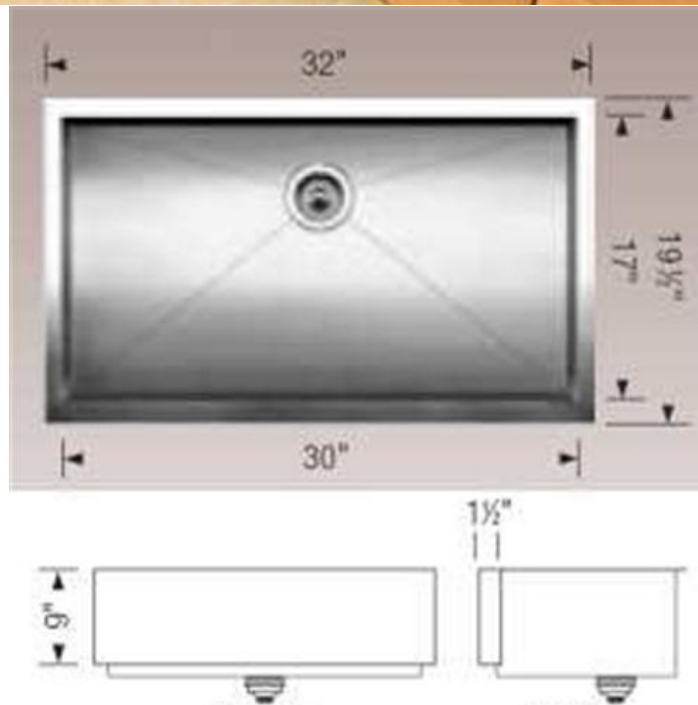

canaroma

B A T H & T I L E

UNDERMOUNT

UNDERMOUNT

UNDERMOUNT

Bowl Depth : 7" & 5"

Bowl Depth : 7" & 5"

◀ 21" ▶