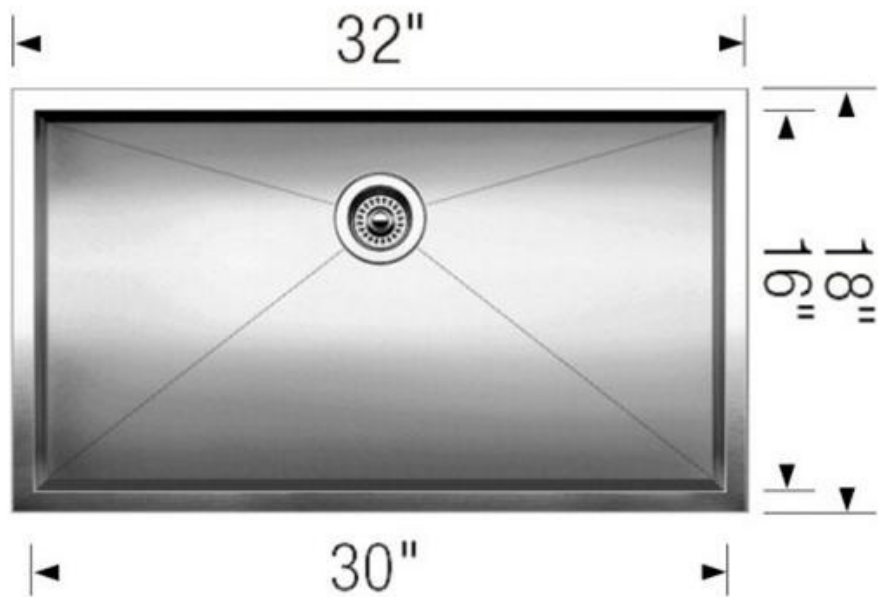

canaroma

B A T H & T I L E

UNDERMOUNT

UNDERMOUNT

UNDERMOUNT

Bowl Depth : 7" & 5"

Bowl Depth : 7" & 5"

◀ 21" ▶