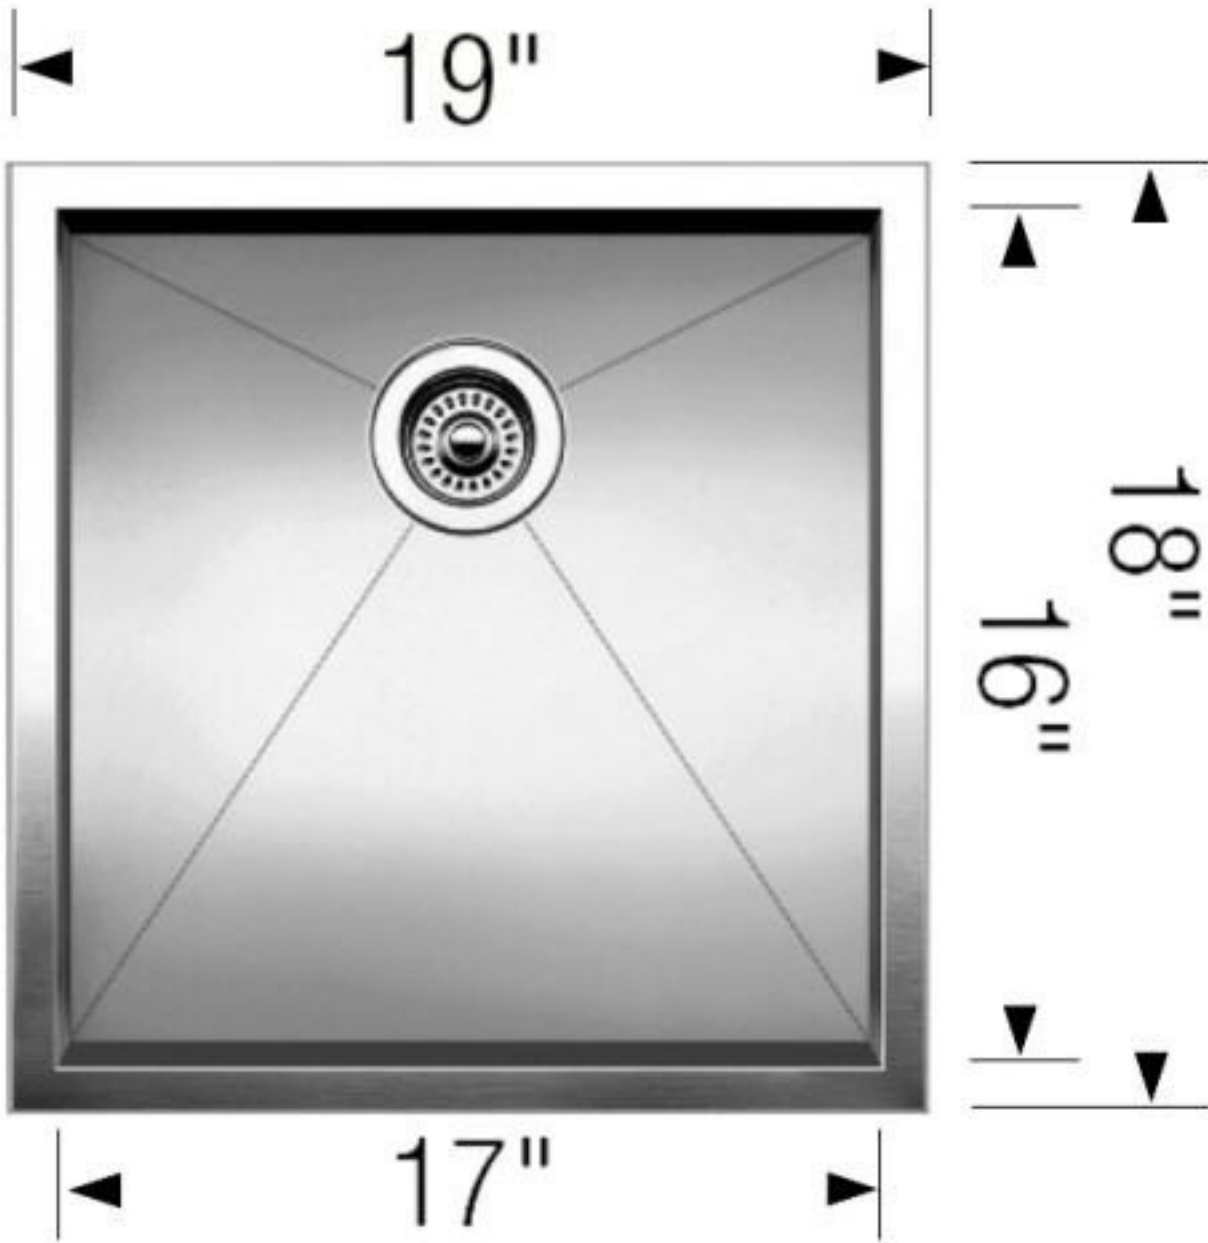

canaroma

B A T H & T I L E

UNDERMOUNT

UNDERMOUNT

UNDERMOUNT

Bowl Depth : 7" & 5"

Bowl Depth : 7" & 5"

◀ 21" ▶