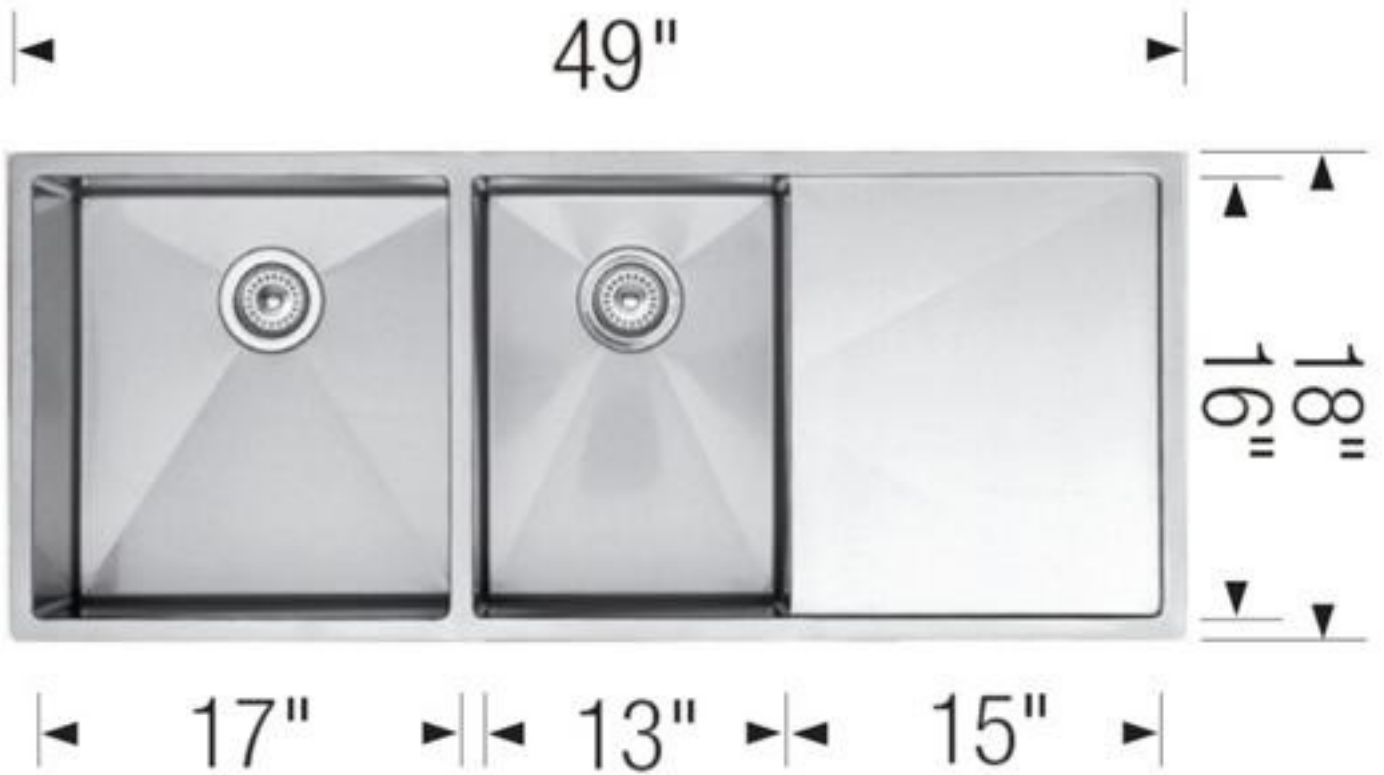

canaroma

B A T H & T I L E

UNDERMOUNT

UNDERMOUNT

UNDERMOUNT

Bowl Depth : 7" & 5"

Bowl Depth : 7" & 5"

◀ 21" ▶