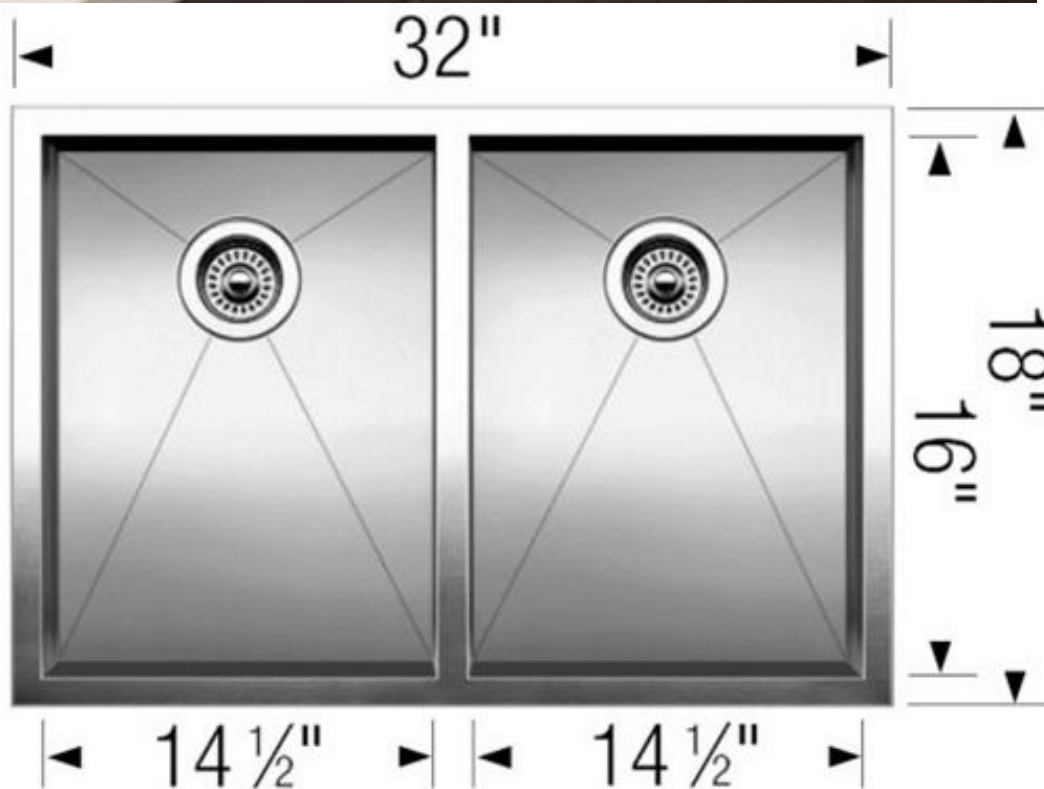

canaroma

B A T H & T I L E

UNDERMOUNT

UNDERMOUNT

UNDERMOUNT

Bowl Depth : 7" & 5"

Bowl Depth : 7" & 5"

◀ 21" ▶