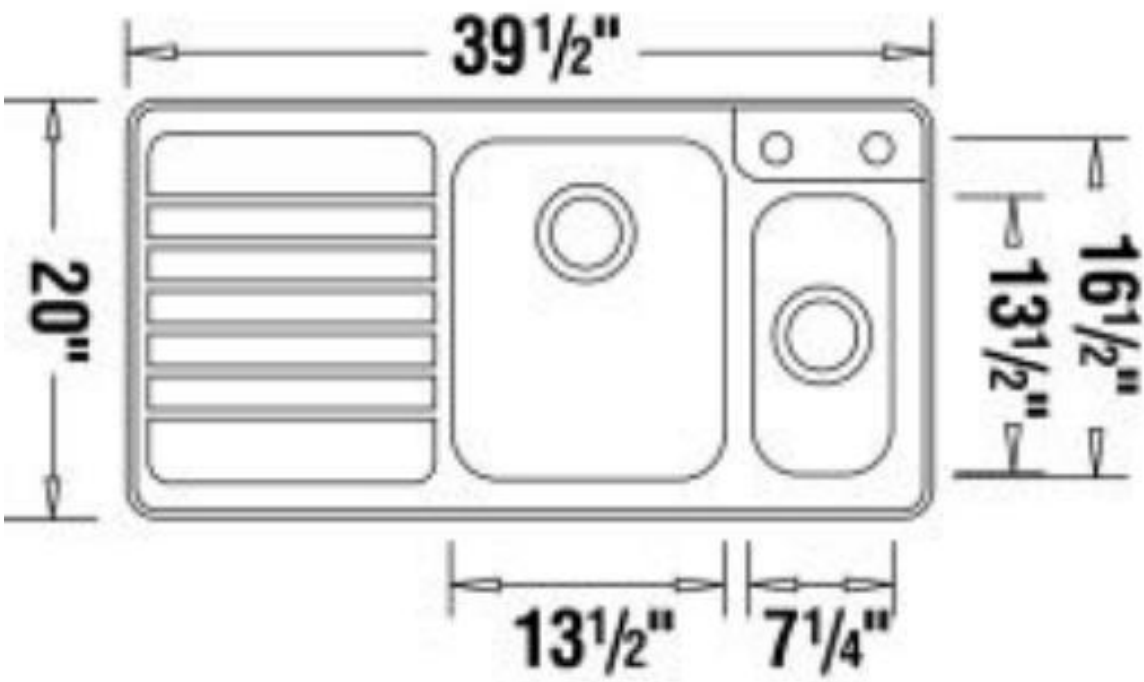

canaroma

B A T H & T I L E

UNDERMOUNT

UNDERMOUNT

UNDERMOUNT

Bowl Depth : 7" & 5"

Bowl Depth : 7" & 5"

◀ 21" ▶