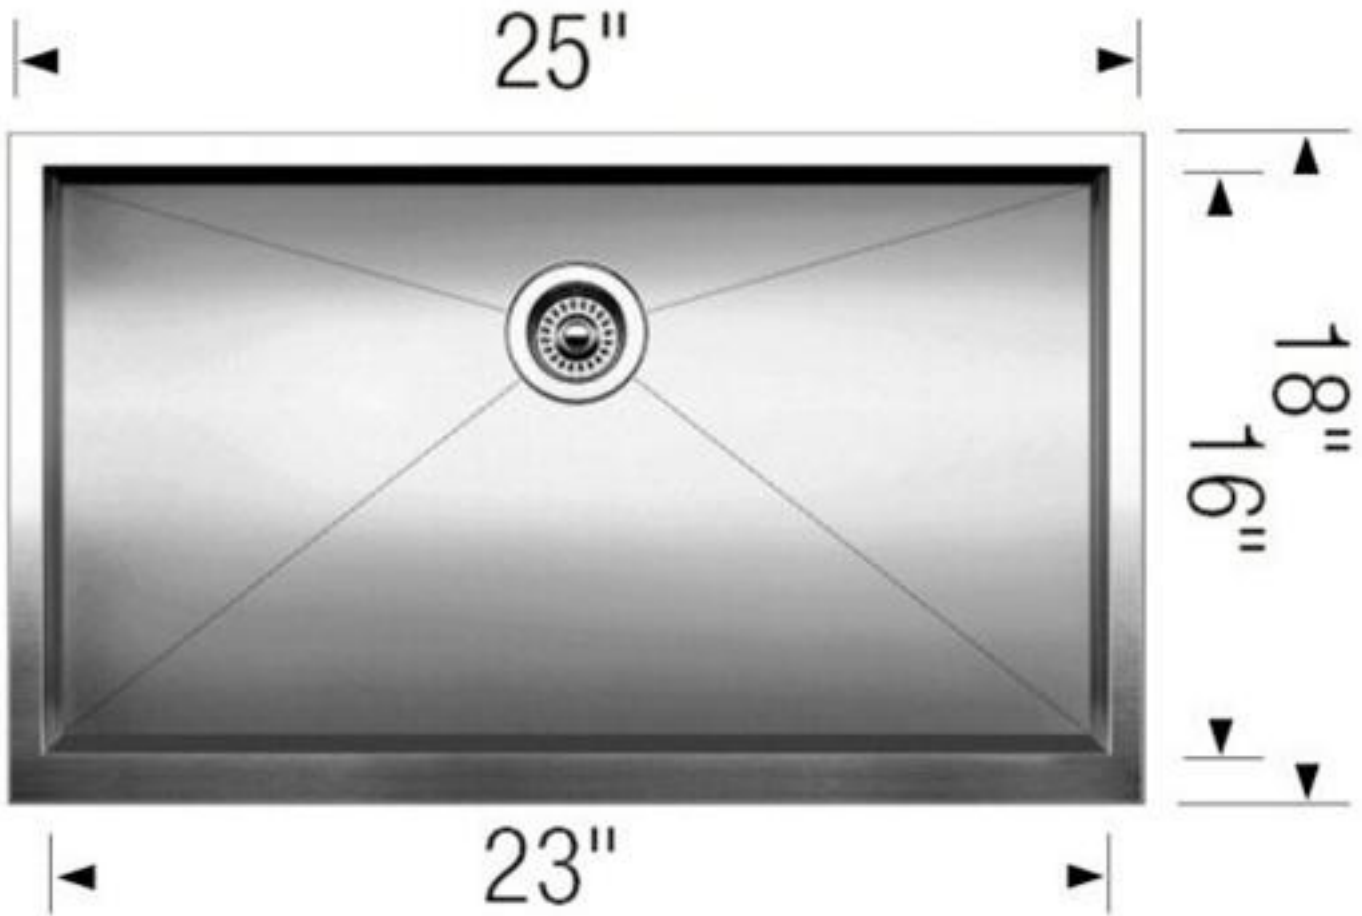

canaroma

B A T H & T I L E

UNDERMOUNT

UNDERMOUNT

UNDERMOUNT

Bowl Depth : 7" & 5"

Bowl Depth : 7" & 5"

◀ 21" ▶