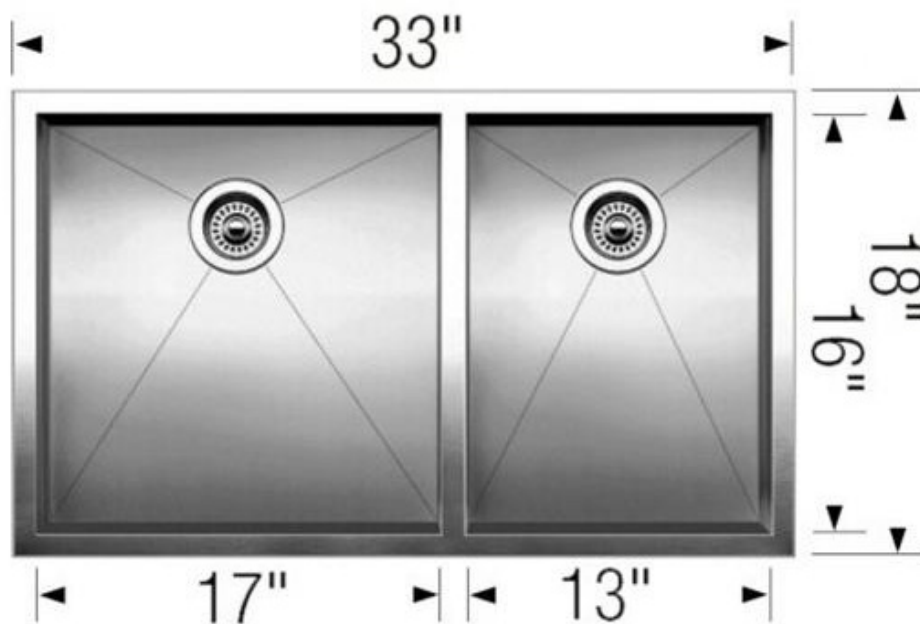

canaroma

B A T H & T I L E

UNDERMOUNT

UNDERMOUNT

UNDERMOUNT

Bowl Depth : 7" & 5"

Bowl Depth : 7" & 5"

◀ 21" ▶