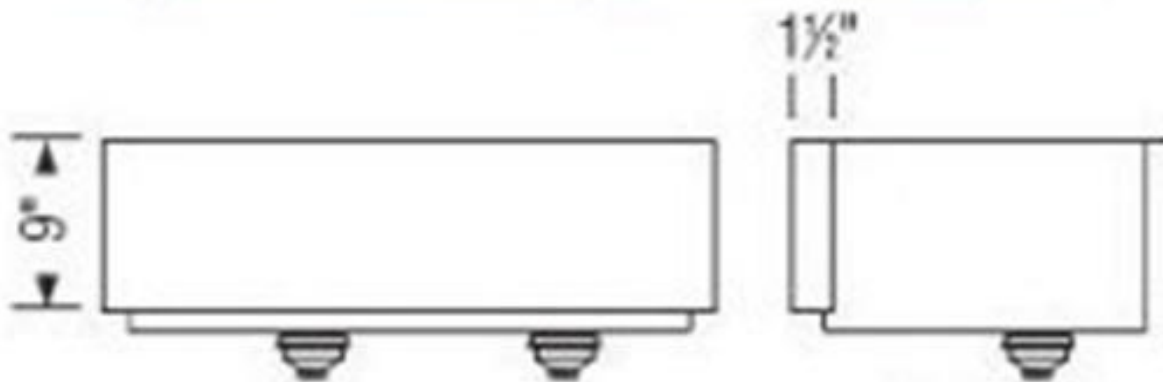

canaroma

B A T H & T I L E

UNDERMOUNT

UNDERMOUNT

UNDERMOUNT

Bowl Depth : 7" & 5"

Bowl Depth : 7" & 5"

◀ 21" ▶