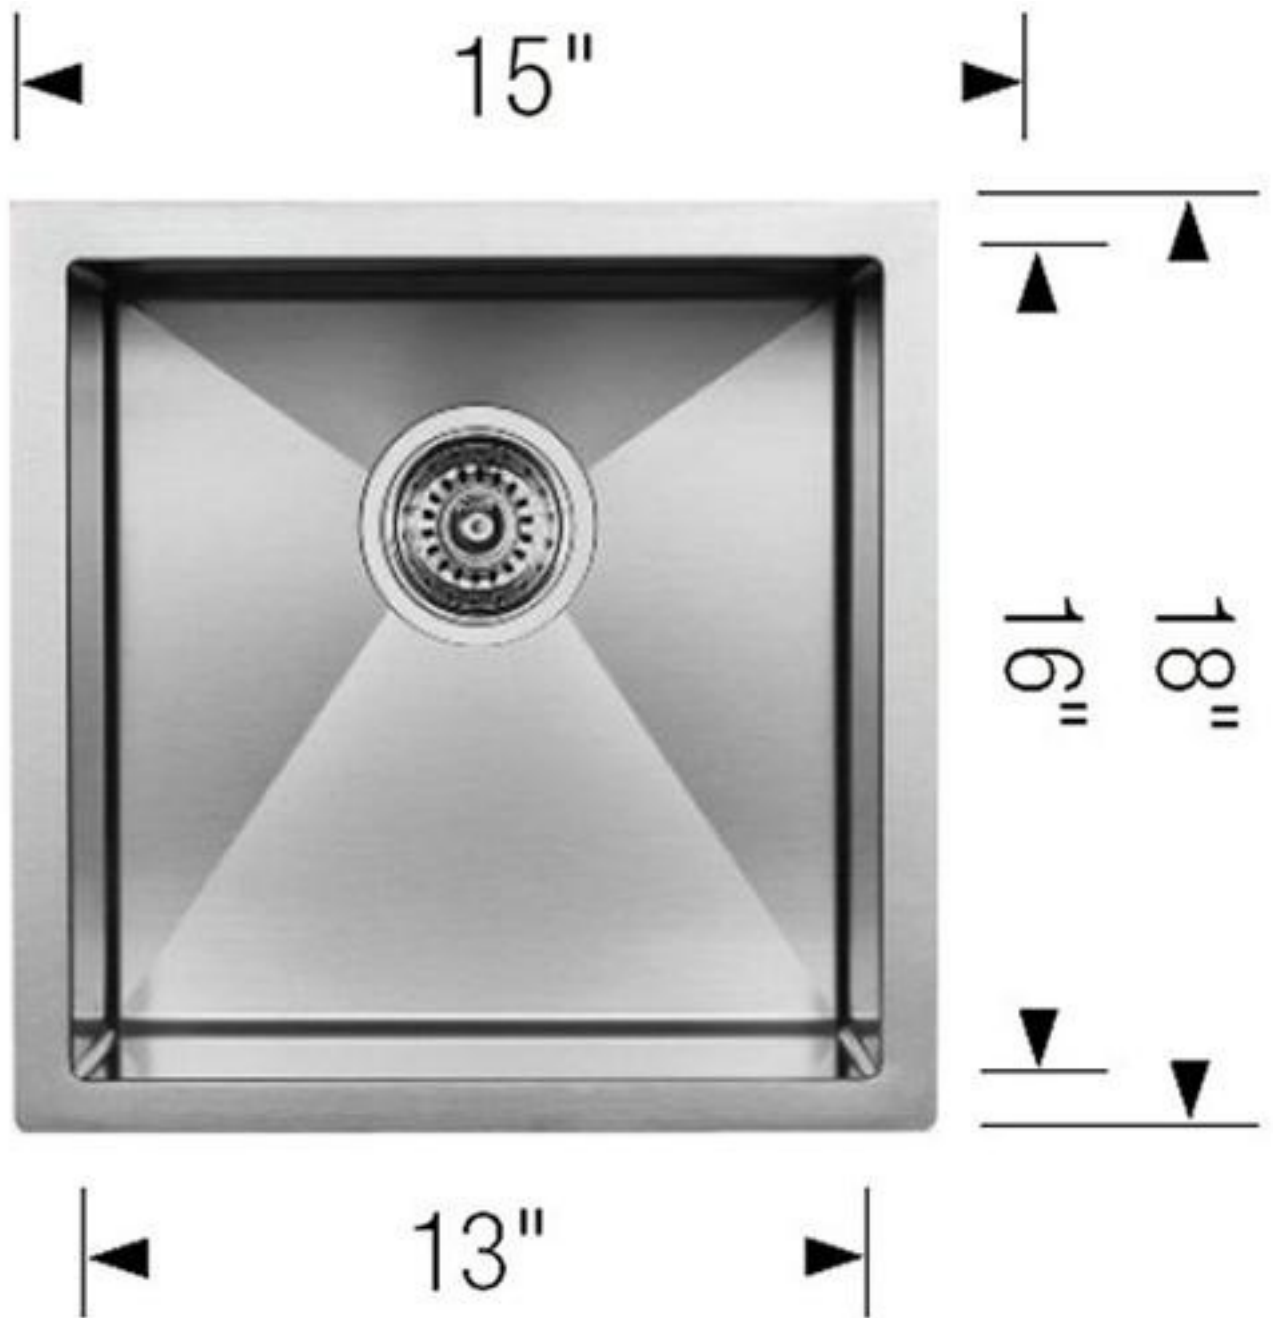

canaroma

B A T H & T I L E

UNDERMOUNT

UNDERMOUNT

UNDERMOUNT

Bowl Depth : 7" & 5"

Bowl Depth : 7" & 5"

◀ 21" ▶