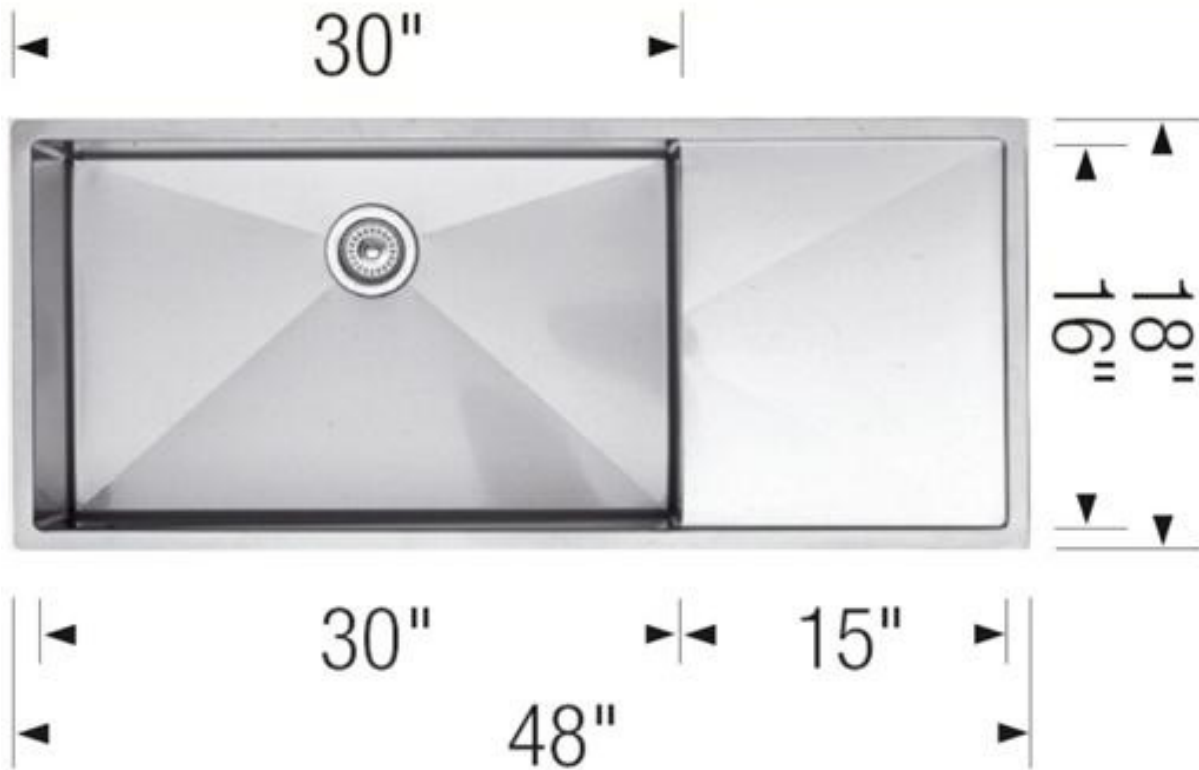

canaroma

B A T H & T I L E

UNDERMOUNT

UNDERMOUNT

UNDERMOUNT

Bowl Depth : 7" & 5"

Bowl Depth : 7" & 5"

◀ 21" ▶