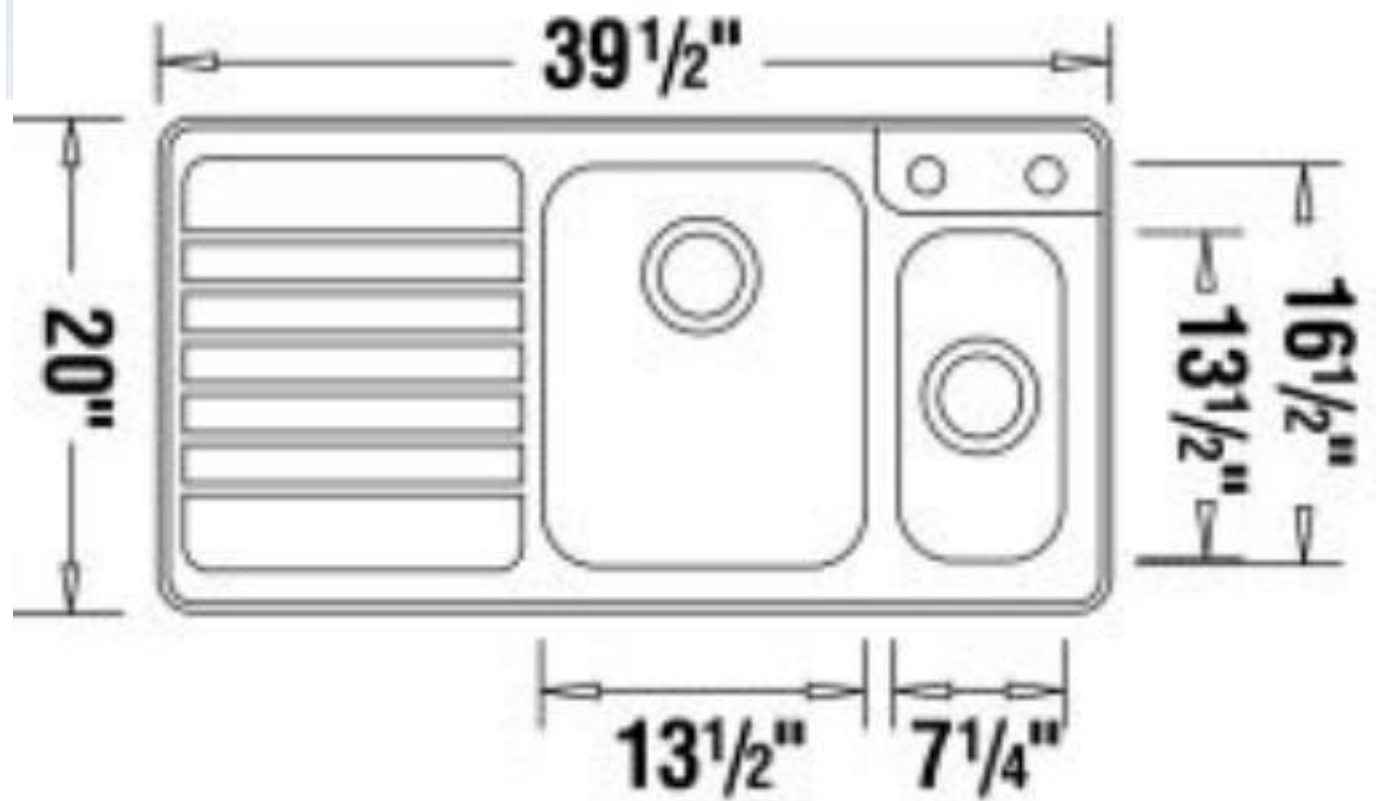

canaroma

B A T H & T I L E

UNDERMOUNT

UNDERMOUNT

UNDERMOUNT

Bowl Depth : 7" & 5"

Bowl Depth : 7" & 5"

◀ 21" ▶