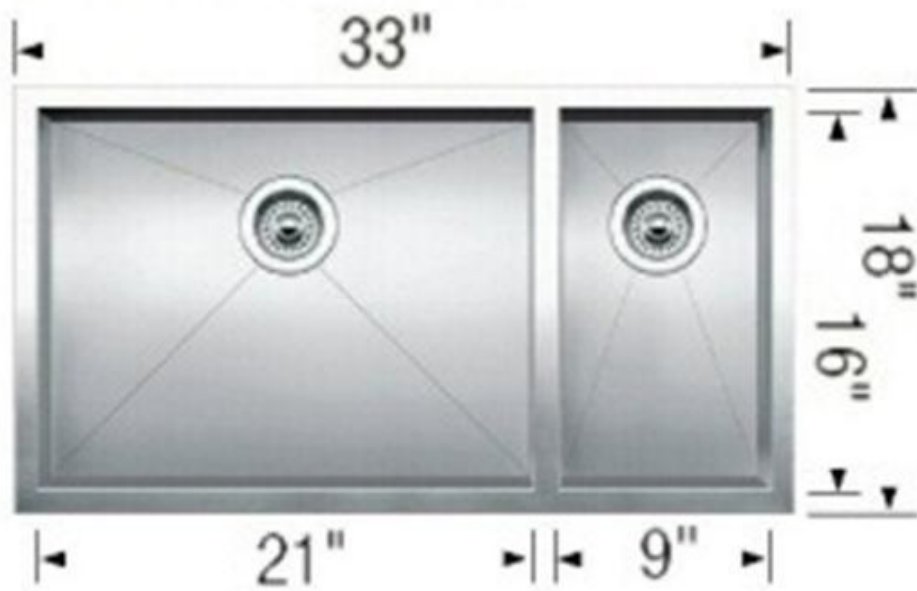

canaroma

B A T H & T I L E

UNDERMOUNT

UNDERMOUNT

UNDERMOUNT

Bowl Depth : 7" & 5"

Bowl Depth : 7" & 5"

◀ 21" ▶