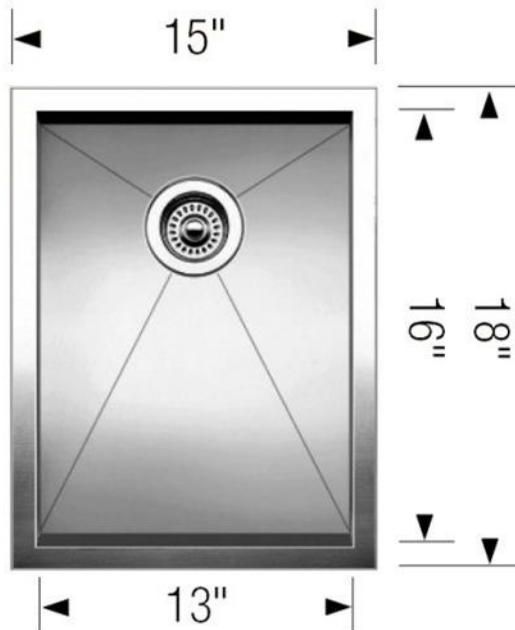

canaroma

B A T H & T I L E

UNDERMOUNT

UNDERMOUNT

UNDERMOUNT

Bowl Depth : 7" & 5"

Bowl Depth : 7" & 5"

◀ 21" ▶