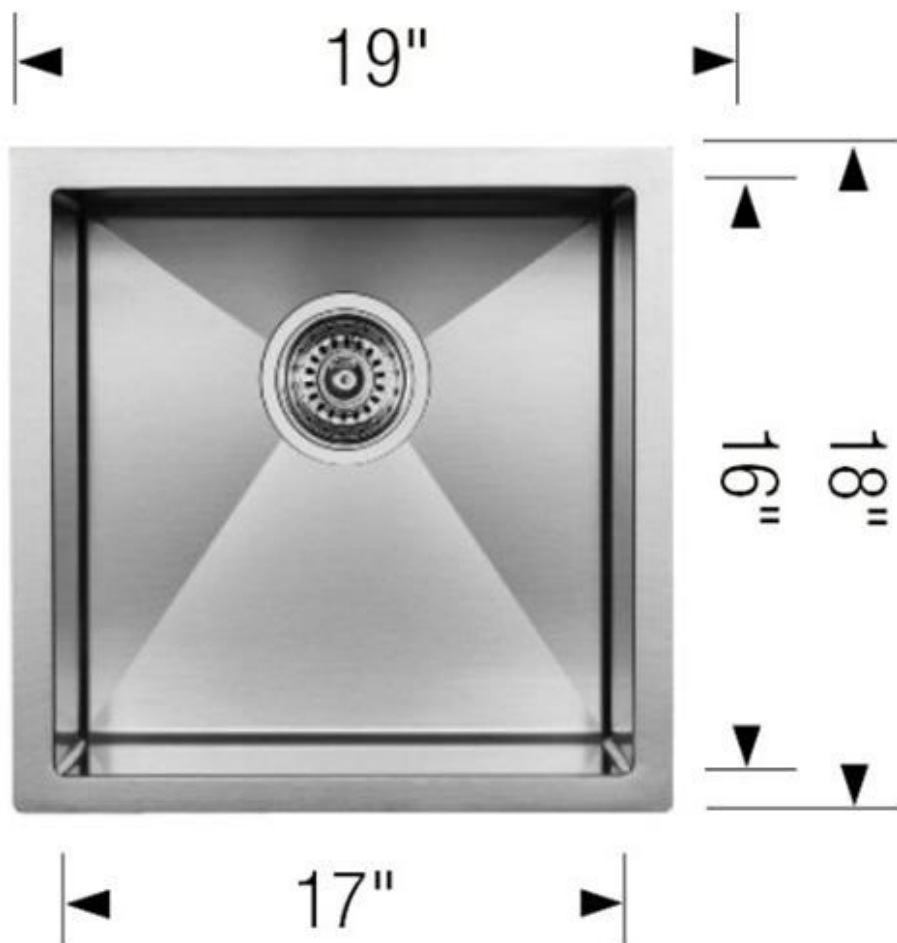

canaroma

B A T H & T I L E

UNDERMOUNT

UNDERMOUNT

UNDERMOUNT

Bowl Depth : 7" & 5"

Bowl Depth : 7" & 5"

◀ 21" ▶