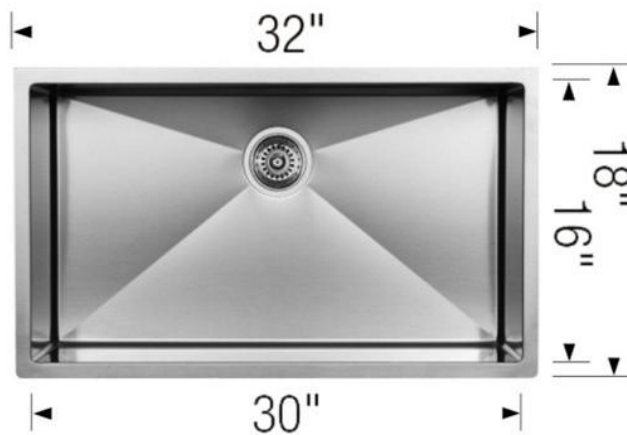

canaroma

B A T H & T I L E

UNDERMOUNT

UNDERMOUNT

UNDERMOUNT

Bowl Depth : 7" & 5"

Bowl Depth : 7" & 5"

◀ 21" ▶