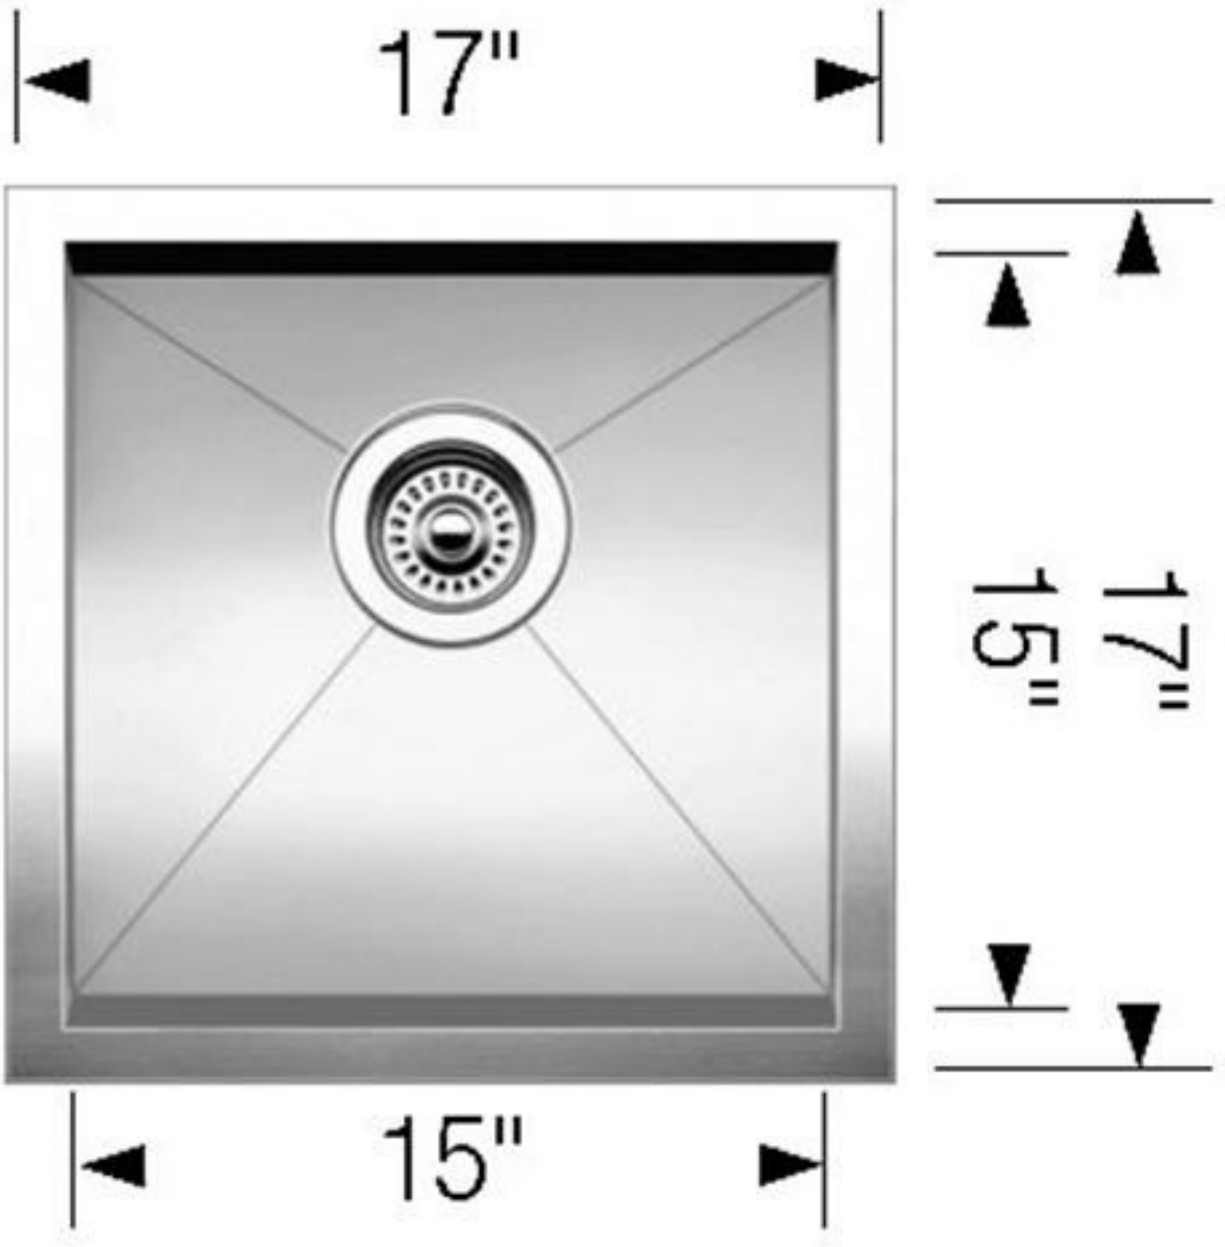

canaroma

B A T H & T I L E

UNDERMOUNT

UNDERMOUNT

UNDERMOUNT

Bowl Depth : 7" & 5"

Bowl Depth : 7" & 5"

◀ 21" ▶