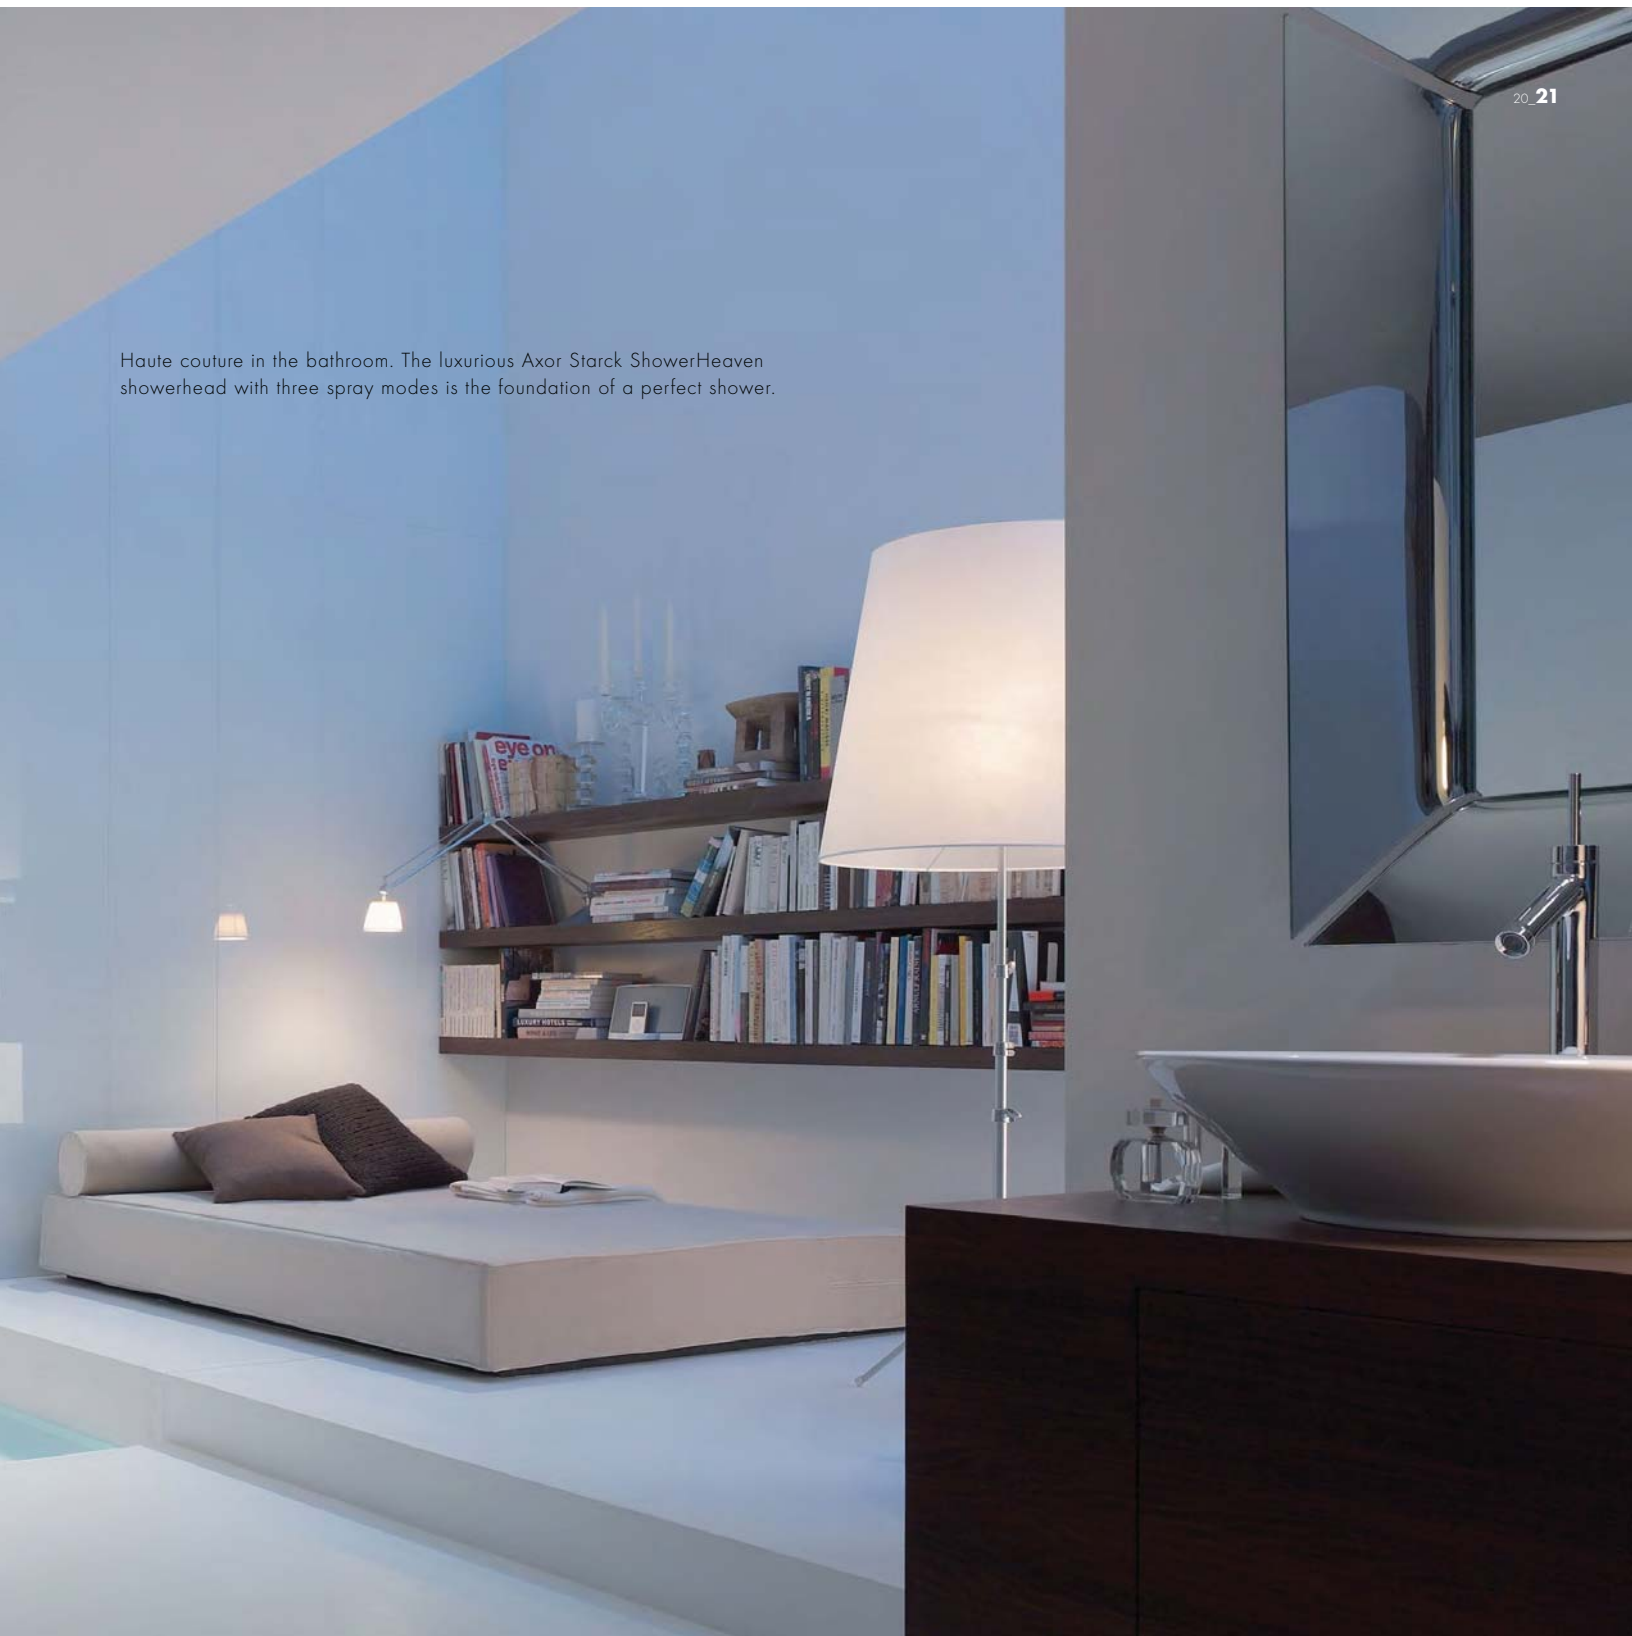

**B A T H & T I L E**

**canaroma**

---

**B A T H & T I L E**

**canaroma**

---

In these hectic times, we crave simplicity and calmness. Axor Starck concentrates on the essentials: the interaction with water. The principle of reduction is reflected in basic forms and clear functions. Nothing is distracting. Timeless design which outlasts fleeting trends.

Haute couture in the bathroom. The luxurious Axor Starck ShowerHeaven showerhead with three spray modes is the foundation of a perfect shower.

According to Antonio Citterio, bathroom fixtures are not only individual products, but also define the space. Here, the bathroom is divided into two areas, one for cleansing and the other for relaxation.