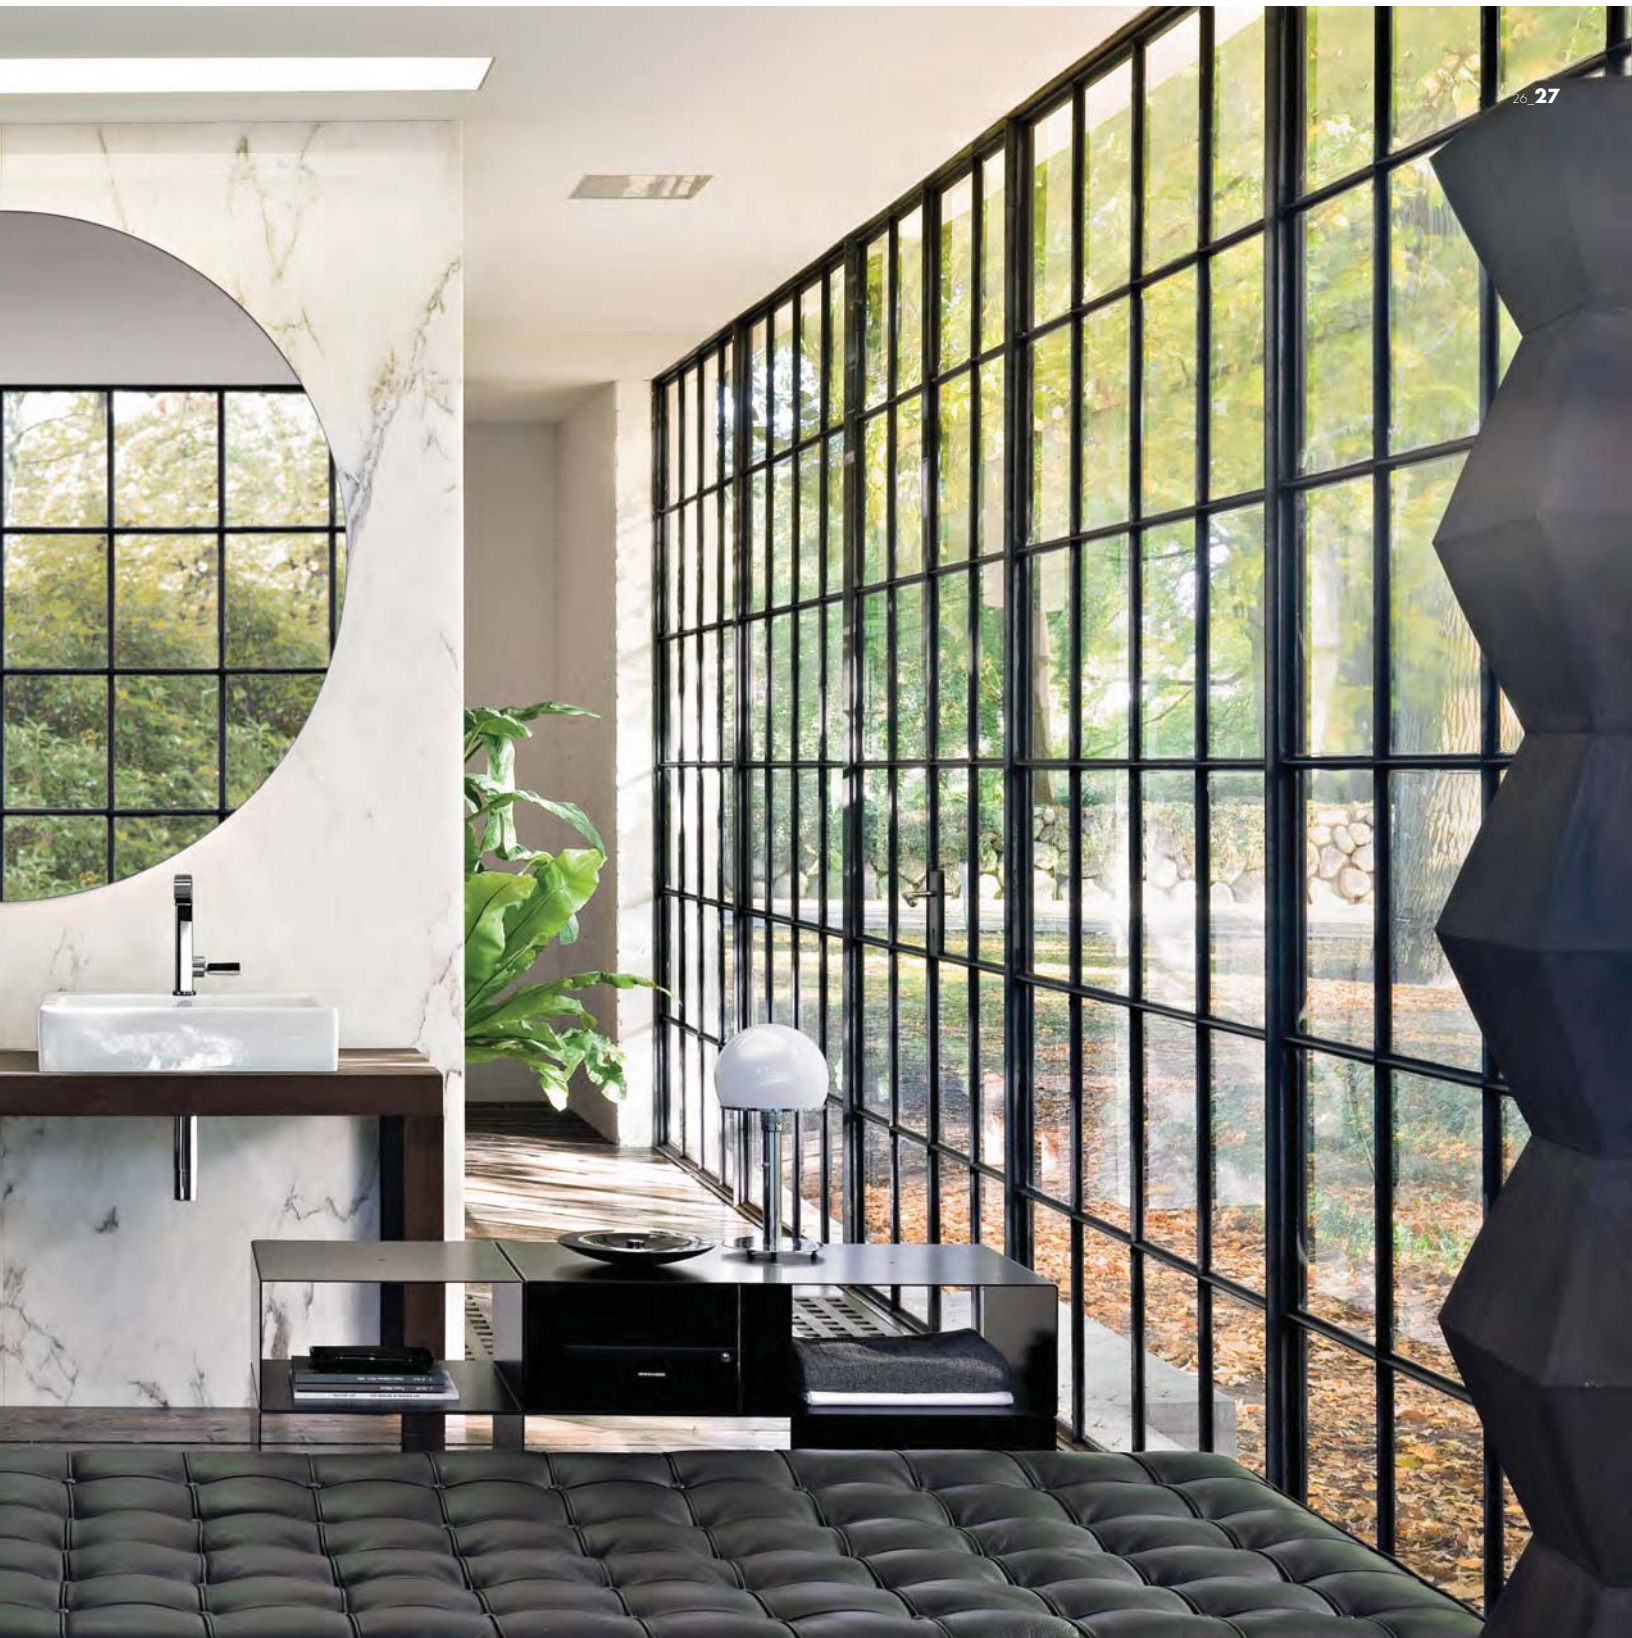

Haute couture in the bathroom. The luxurious Axor Starck ShowerHeaven showerhead with three spray modes is the foundation of a perfect shower.

According to Antonio Citterio, bathroom fixtures are not only individual products, but also define the space. Here, the bathroom is divided into two areas, one for cleansing and the other for relaxation.

Characterized by flowing transitions, soft shapes and gentle curves, Axor Urquiola offers a complete collection for the bath in chrome and polished nickel.

Jean-Marie  
Massaud  
brings  
nature  
into  
the  
home.  
With  
Axor Massaud,  
he  
gives  
us  
a  
sensual  
experience  
of  
water.