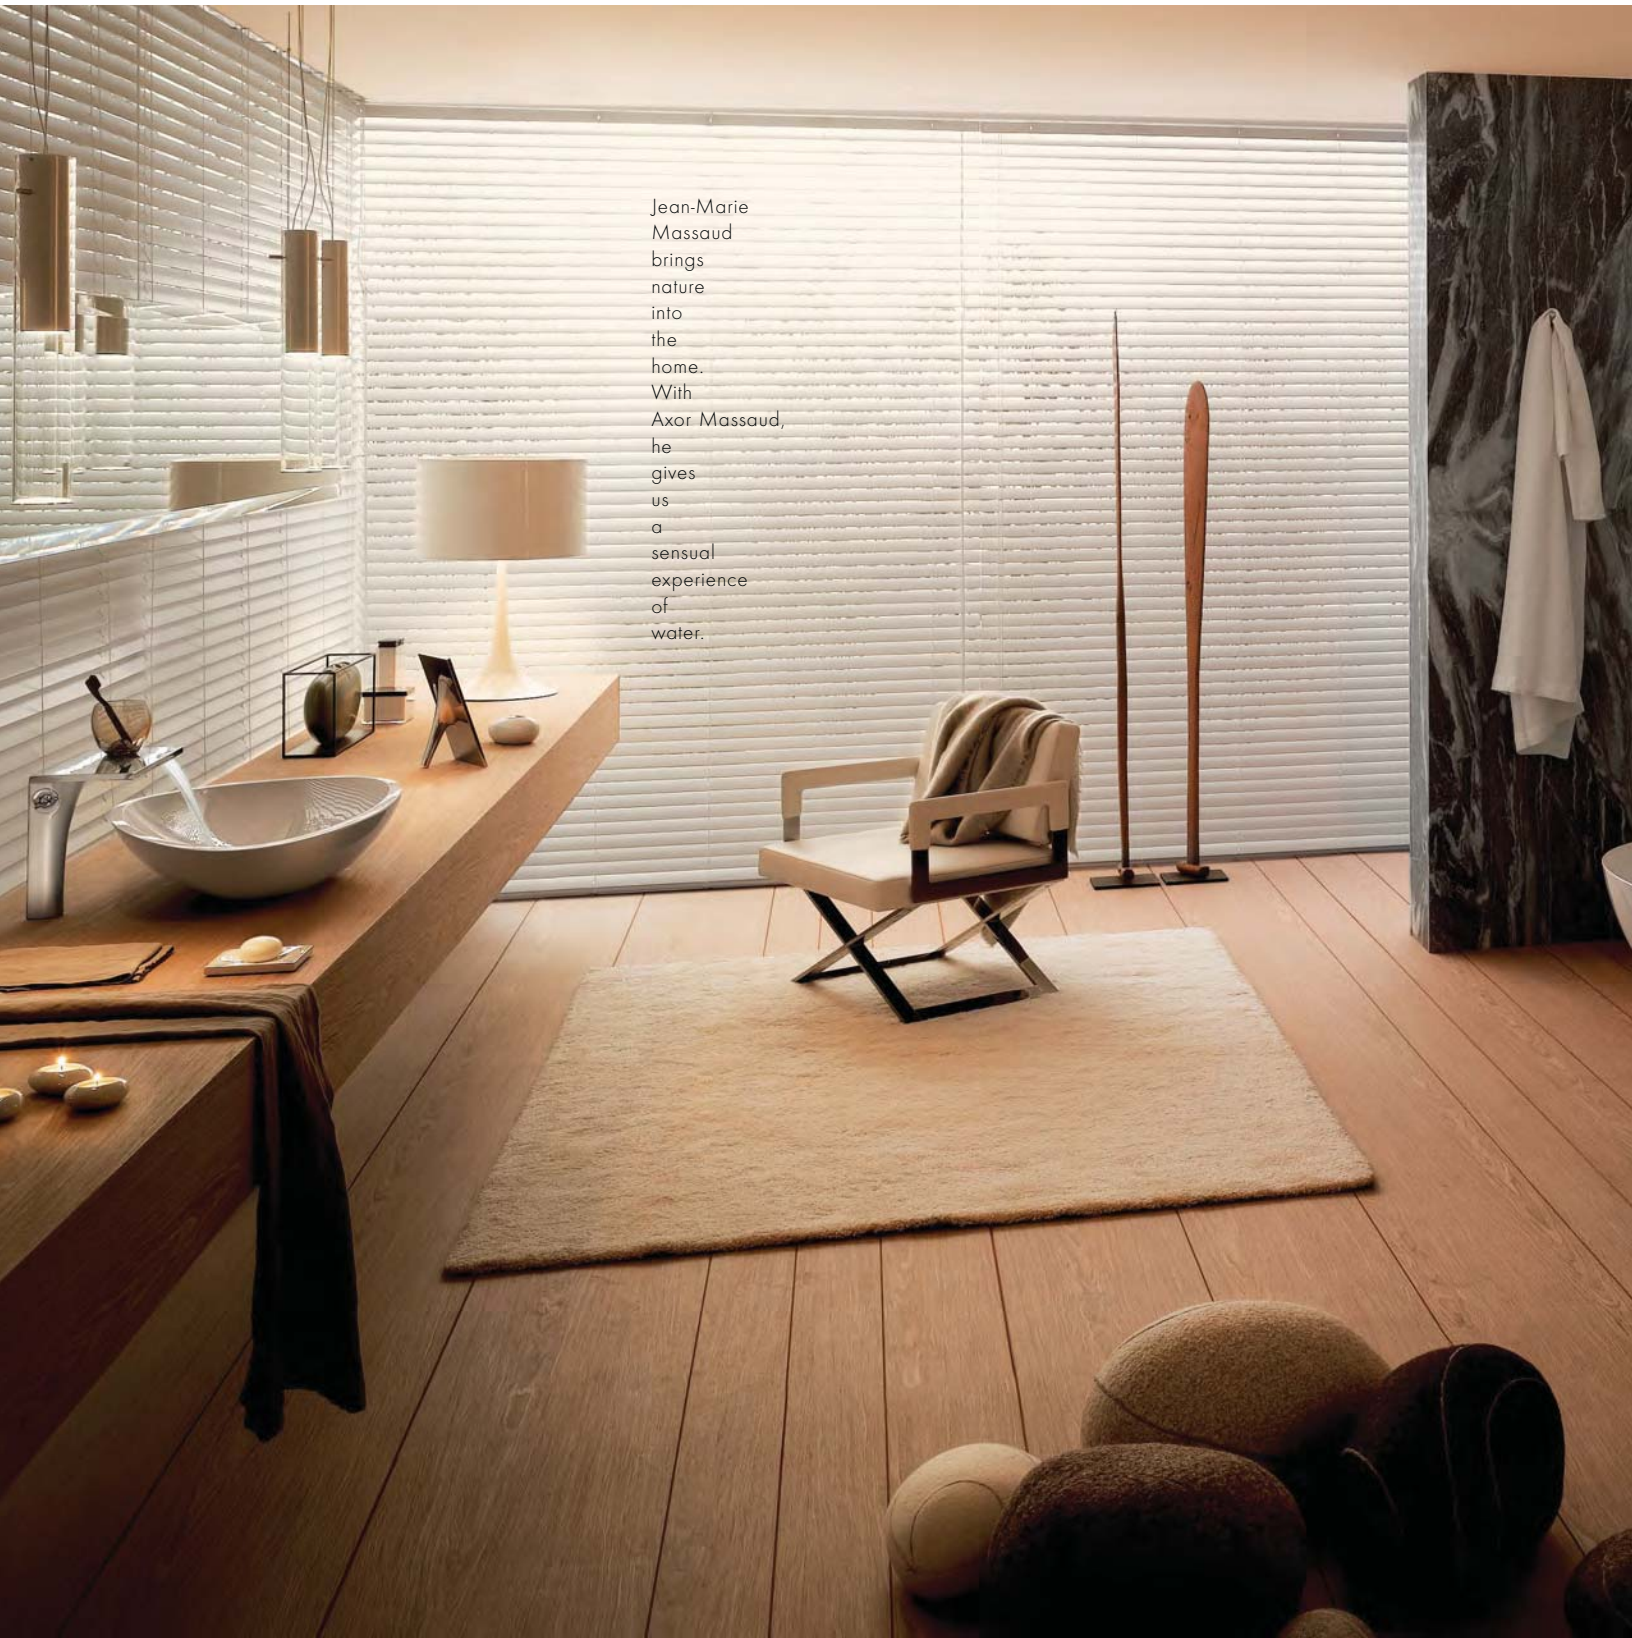

Haute couture in the bathroom. The luxurious Axor Starck ShowerHeaven showerhead with three spray modes is the foundation of a perfect shower.

According to Antonio Citterio, bathroom fixtures are not only individual products, but also define the space. Here, the bathroom is divided into two areas, one for cleansing and the other for relaxation.

Characterized by flowing transitions, soft shapes and gentle curves, Axor Urquiola offers a complete collection for the bath in chrome and polished nickel.

Jean-Marie  
Massaud  
brings  
nature  
into  
the  
home.  
With  
Axor Massaud,  
he  
gives  
us  
a  
sensual  
experience  
of  
water.