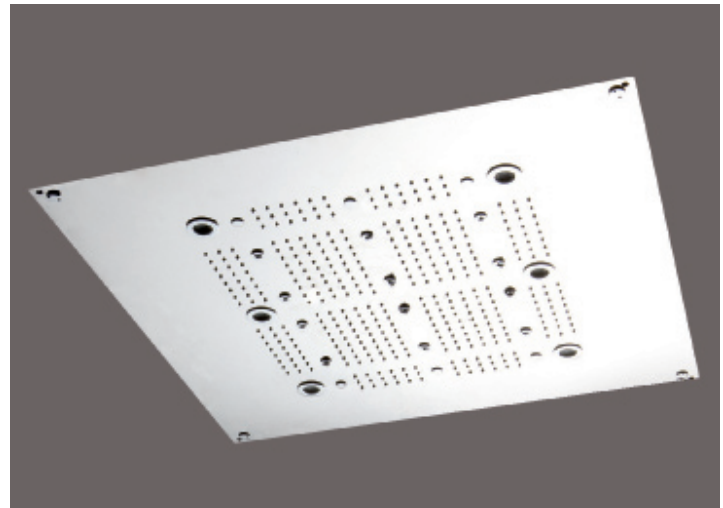

cura 24'' x 24'' (925)

The ultimate shower system

- 3 types of spray : central rain, complete rain, mist
- chromatherapy (6 RGB LED lamps)
- aromatherapy

A wallmounted control panel gives you the control of all above features.

Functions of the spray patterns switch:

1. press once   central rain
   - press twice   central rain and outer ring rain
   - press three times   outer ring rain
   - press four times   mist
   - press five times   spray off
2. $7,995.00