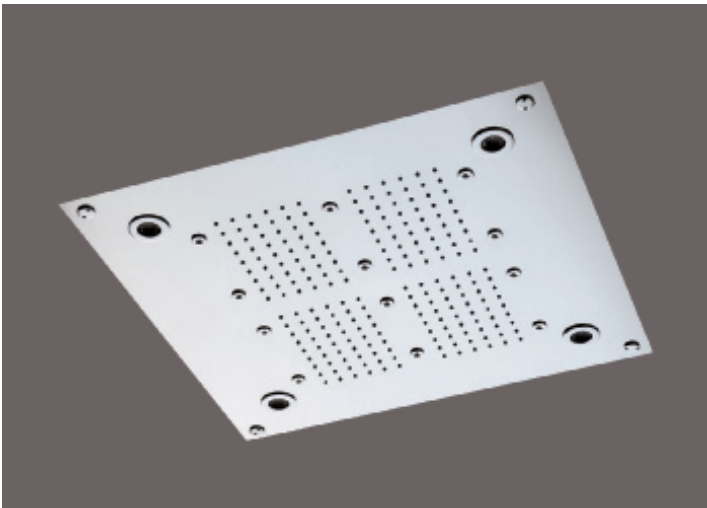

## SHAPE

More than just a shower, the **cura** rain head stimulates your senses in an absorbing new experience. Never before has a simple jet of water offered so much. Rejuvenate yourself with an aura of wellbeing that will last all day long. Choose from the available two sizes (16" x 16" and 24" x 24") and let **cura** do the rest.

## COLOR

The integrated chromatherapy system in both **cura** rain heads will wrap you in a halo of real psychophysical wellbeing, lighting up your emotions. Choose the color that fits your mood from a range of 16 shades. With chromatherapy, you will enjoy a real sense of pleasure and positivity, for both the body and the soul. The 16" x 16" **cura** contains 4 RGB LED lamps, versus 6 for the 24" x 24" **cura**.

### cura 16'' x 16'' (918)

- 2 types of spray : rain, mist
- chromatherapy (4 RGB LED lamps)
- aromatherapy

A wallmounted control panel gives you the control of all above features.

Functions of the spray patterns switch: