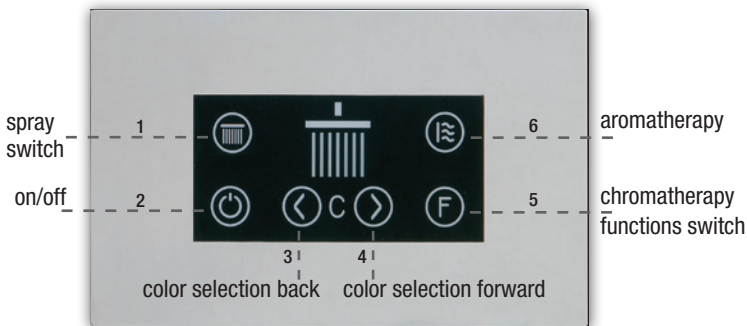

### cura 16'' x 16'' (918)

- 2 types of spray : rain, mist
- chromatherapy (4 RGB LED lamps)
- aromatherapy

A wallmounted control panel gives you the control of all above features.

Functions of the spray patterns switch:

- press once                      central rain
  - press twice                      central rain and mist
  - press three times              mist
  - press four times              central rain
  - press five times              spray off
- \$4,995.00

#### Wallmount control panel - 6 functions (CE approved power supply)

- 1- spray patterns switch
- 2- on / off button
- 3- color selection back
- 4- color selection forward
- 5- chromatherapy functions switch:
  - press once                      color rotation
  - press twice                      stop color
  - press three times              turn off light
  - press four times              turn on light
- 6- aromatherapy on / off button