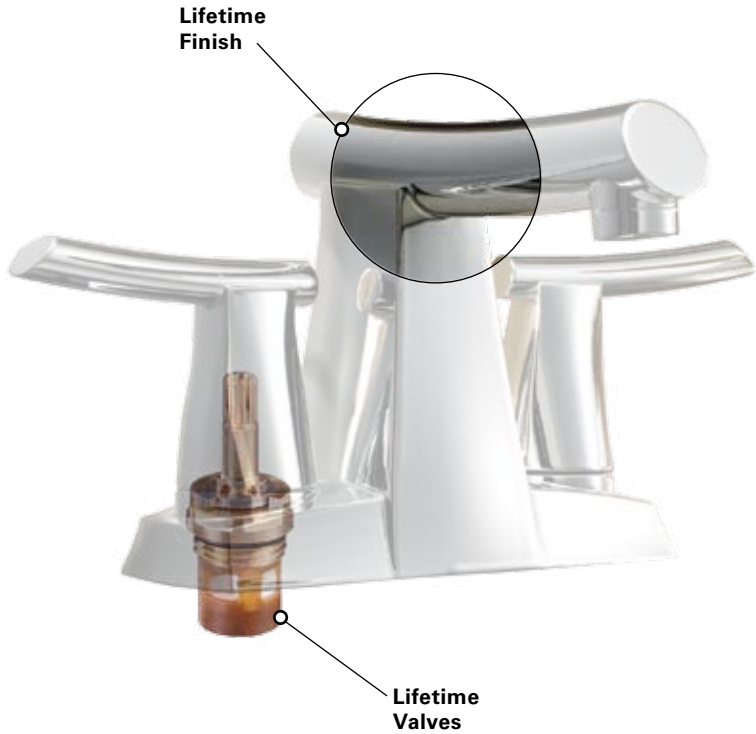

SUPERIOR ENGINEERING INSIDE AND OUT

Our Ceramic Disc Valves are maintenance-free, and provide a lifetime of smooth handle control, even in extreme temperature or hard water conditions. Our finishes are tarnish-, scratch- and corrosion-resistant, because we use a Physical Vapor Deposition (PVD) process to make the lustrous finish a part of the faucet, not an outside coating.