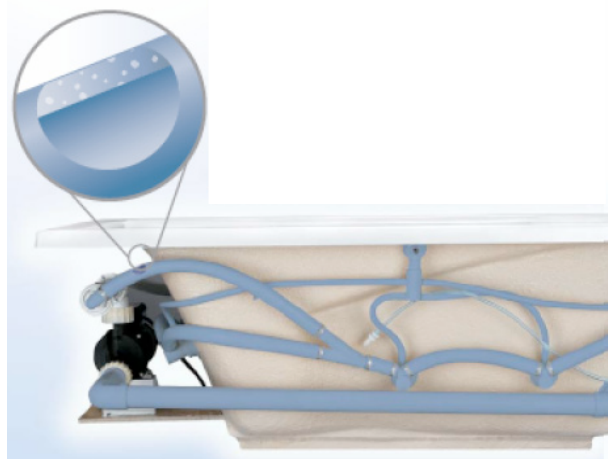

EVERCLEAN® SYSTEM

The EverClean system, exclusively from American Standard, is the easiest way to help keep your whirlpool and air bath circulation system clean.

Whirlpools and Air Baths with EverClean incorporate a silver-ion antimicrobial additive right into the circulation piping to protect the pipes from mold, mildew, algae and fungus that could cause deterioration or staining of the pipes.

All EcoSilent whirlpools and combo massage models come standard with EverClean system.

- Patented antimicrobial silver-ion additive is molded directly into the circulation piping.
- Will not wear off and works around the clock no matter how often you use your whirlpool or air bath.
- Competitive cleaning systems using ozone that operate only while the motor is running will not help when water gets into the jets or piping during bathing or showering.
- The EverClean system is standard on all American Standard whirlpools, air baths and combo massage models.