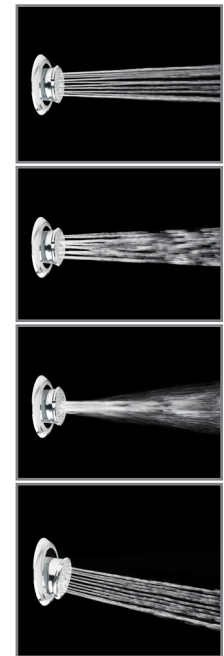

Spray Patterns

American Standard
Style That Works Better