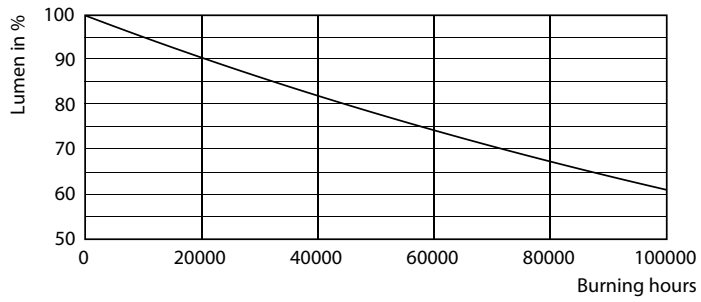

T8

Lifetime

G13 4000K