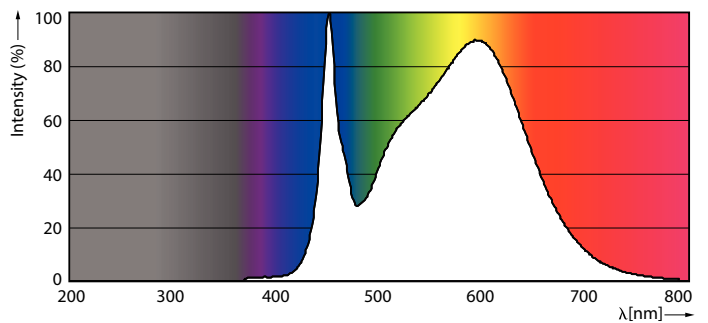

### Product data

General information	
Cap-Base	G13 [ Medium Bi-Pin Fluorescent]
EU RoHS compliant	Yes
Nominal Lifetime (Nom)	70000 h
Switching Cycle	50000
Tier	MasterClass
Light technical	
Color Code	840 [ CCT of 4000K]
Beam Angle (Nom)	180 °
Luminous Flux (Nom)	2100 lm
Color Designation	Cool White (CW)
Correlated Color Temperature (Nom)	4000 K
Luminous Efficacy (rated) (Nom)	161.00 lm/W
Color Consistency	<6
Color Rendering Index (Nom)	80
LLMF At End Of Nominal Lifetime (Nom)	70 %
Operating and electrical	
Input Frequency	20K to 120K Hz

## Photometric data

G13 3000K 2000lm

G13 4000K 2100lm

Photometric data

© Philips Lighting B.V. Page 11

G13 4000K 2100lm

Lifetime

G13 3000K 2000lm