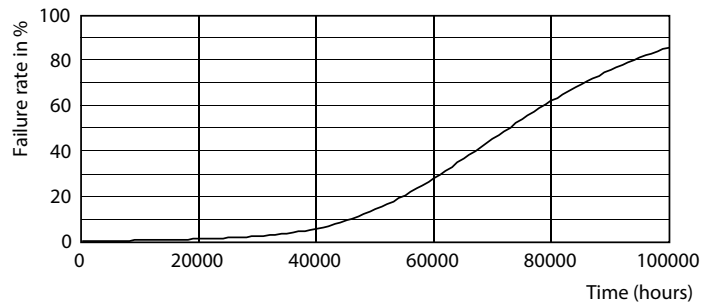

Photometric data

© Philips Lighting B.V. Page 11

G13 4000K 2100lm

Lifetime

G13 3000K 2000lm

G13 4000K

G13 4000K

G13 4000K