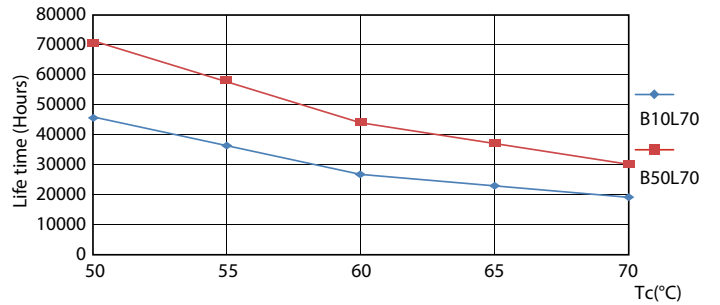

## Photometric data

G13 3000K 2000lm

G13 4000K 2100lm

Photometric data

© Philips Lighting B.V. Page 11

G13 4000K 2100lm

Lifetime

G13 3000K 2000lm