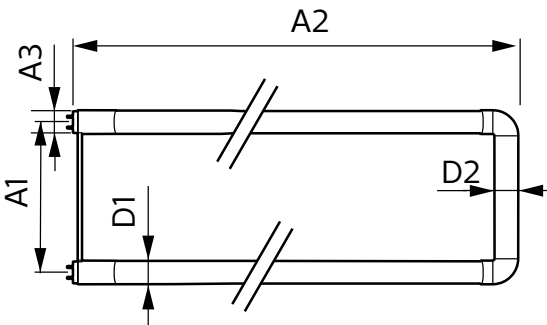

## Mechanical and housing

Bulb Finish	Frosted
Bulb Material	Plastic
Product Length	600 mm
Bulb Shape	Tube, double-ended

## Dimensional drawing

13T8-6U/MAS/24-840/IF21/P/DIM 10/1

Product	D1	D2	A1	A2	A3
13T8-6U/MAS/24-840/ IF21/P/DIM 10/1	25.7 mm	28 mm	152 mm	570 mm	27.8 mm