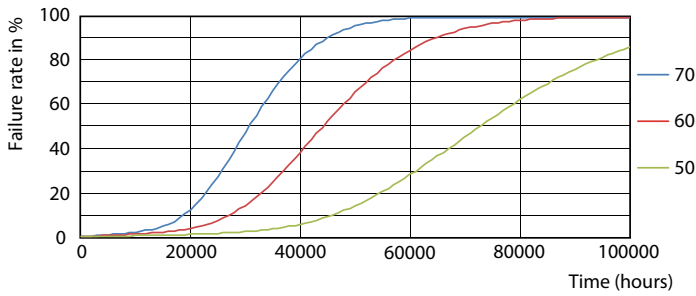

## Photometric data

G13 3000K 2000lm

G13 4000K 2100lm

Photometric data

© Philips Lighting B.V. Page 11

G13 4000K 2100lm

Lifetime

G13 3000K 2000lm