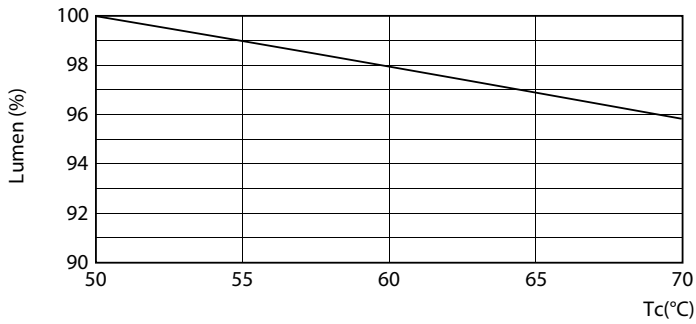

## Photometric data

G13 3000K 2000lm

G13 4000K 2100lm

Photometric data

© Philips Lighting B.V. Page 11

G13 4000K 2100lm

Lifetime

G13 3000K 2000lm