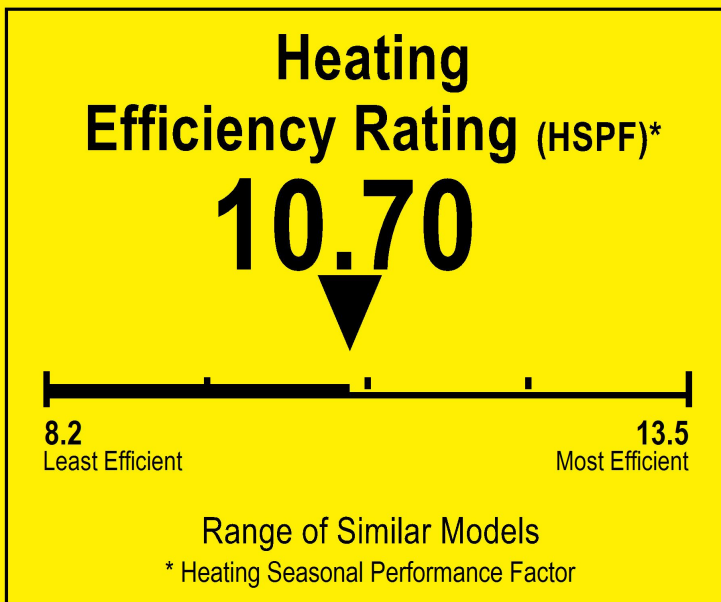

# ENERGYGUIDE

Heat Pump  
Cooling and Heating  
Split System

PIONEER  
Model YN040GMFI22M4E

▼ This system's efficiency ratings depend on the coil your contractor installs with this unit. The heating efficiency rating varies slightly in different geographic regions. Ask your contractor for details.