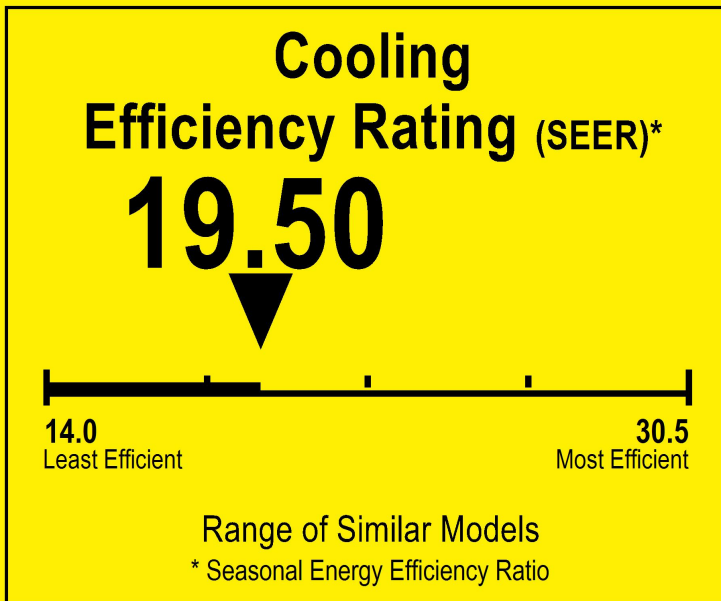

# ENERGYGUIDE

Heat Pump  
Cooling and Heating  
Split System

PIONEER  
Model YN040GMFI22M4E

▼ This system's efficiency ratings depend on the coil your contractor installs with this unit. The heating efficiency rating varies slightly in different geographic regions. Ask your contractor for details.